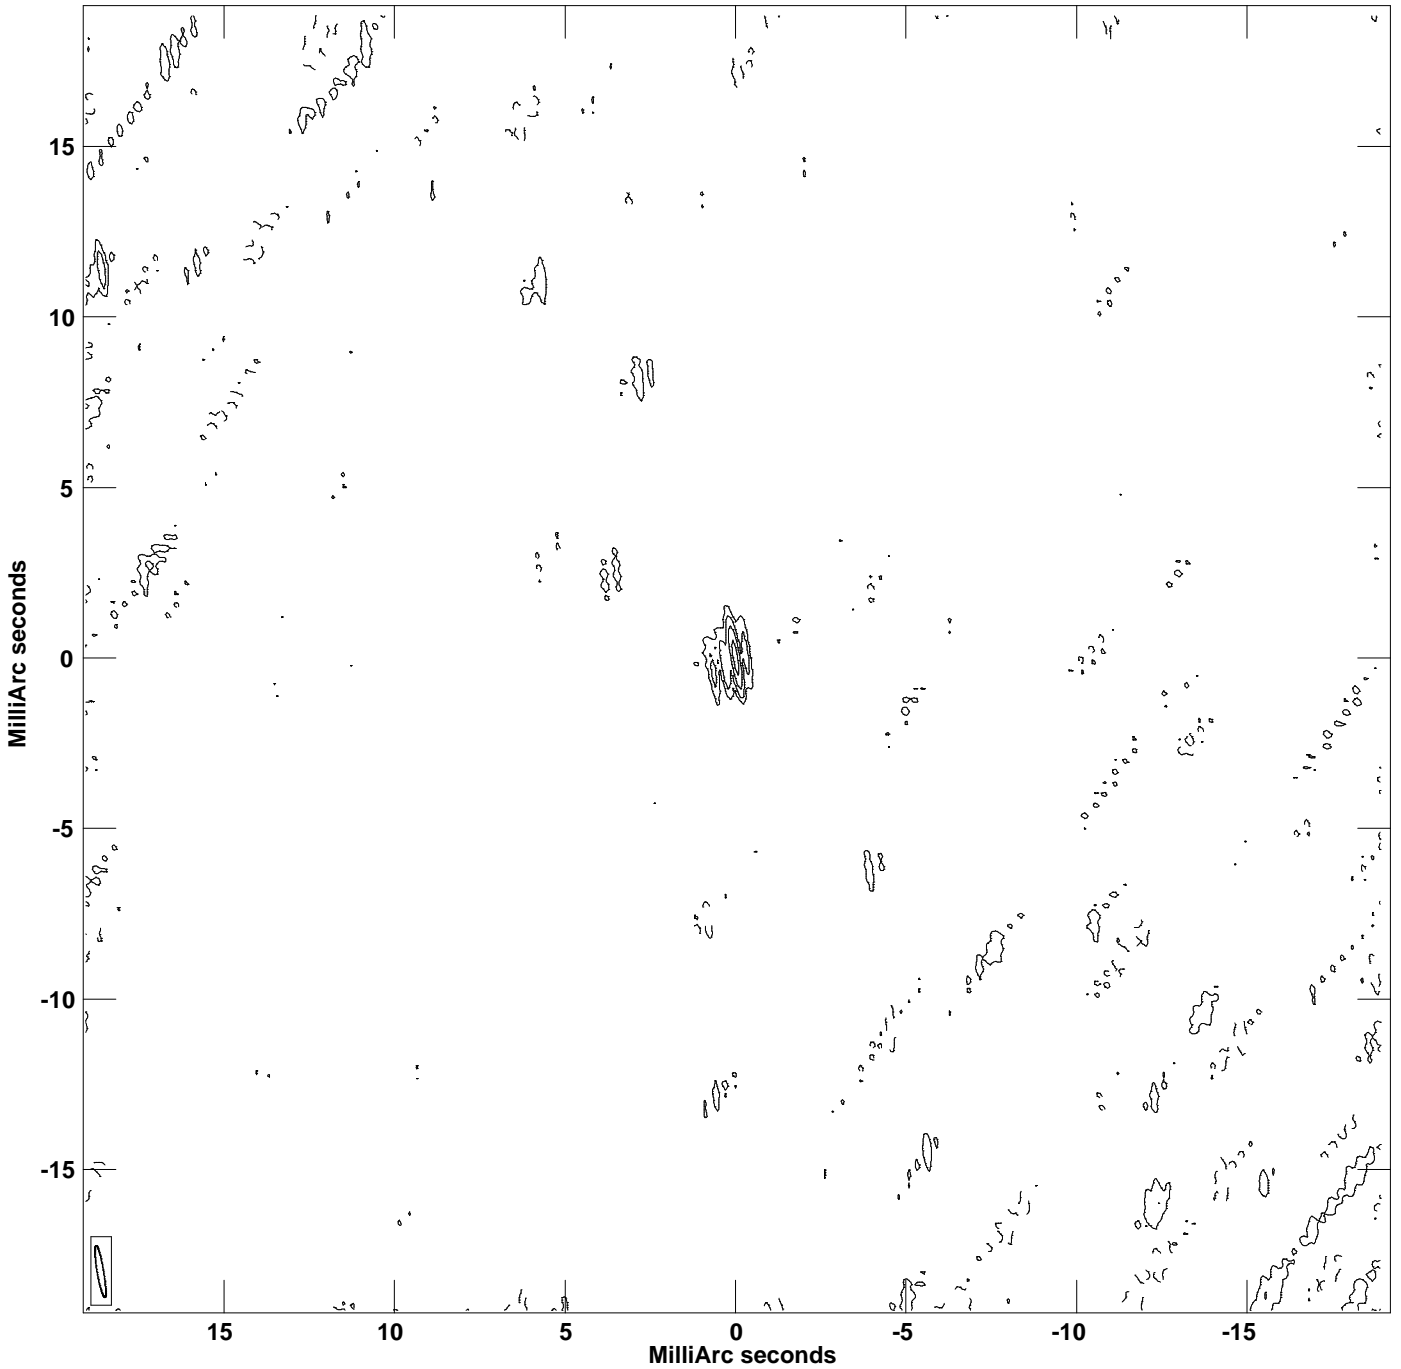

Plot file version 1 created 15-APR-2021 17:39:17  
CONT: 0808+019 IPOL 22141.830 MHz 0808+019.ICL001.3

Center at RA 08 11 26.70731260 DEC 01 46 52.2200430  
Cont peak brightness = 7.1871E-02 JY/BEAM  
Levs = 7.187E-04 \* (-9.06, 9.063, 18.13, 36.25, 72.51)