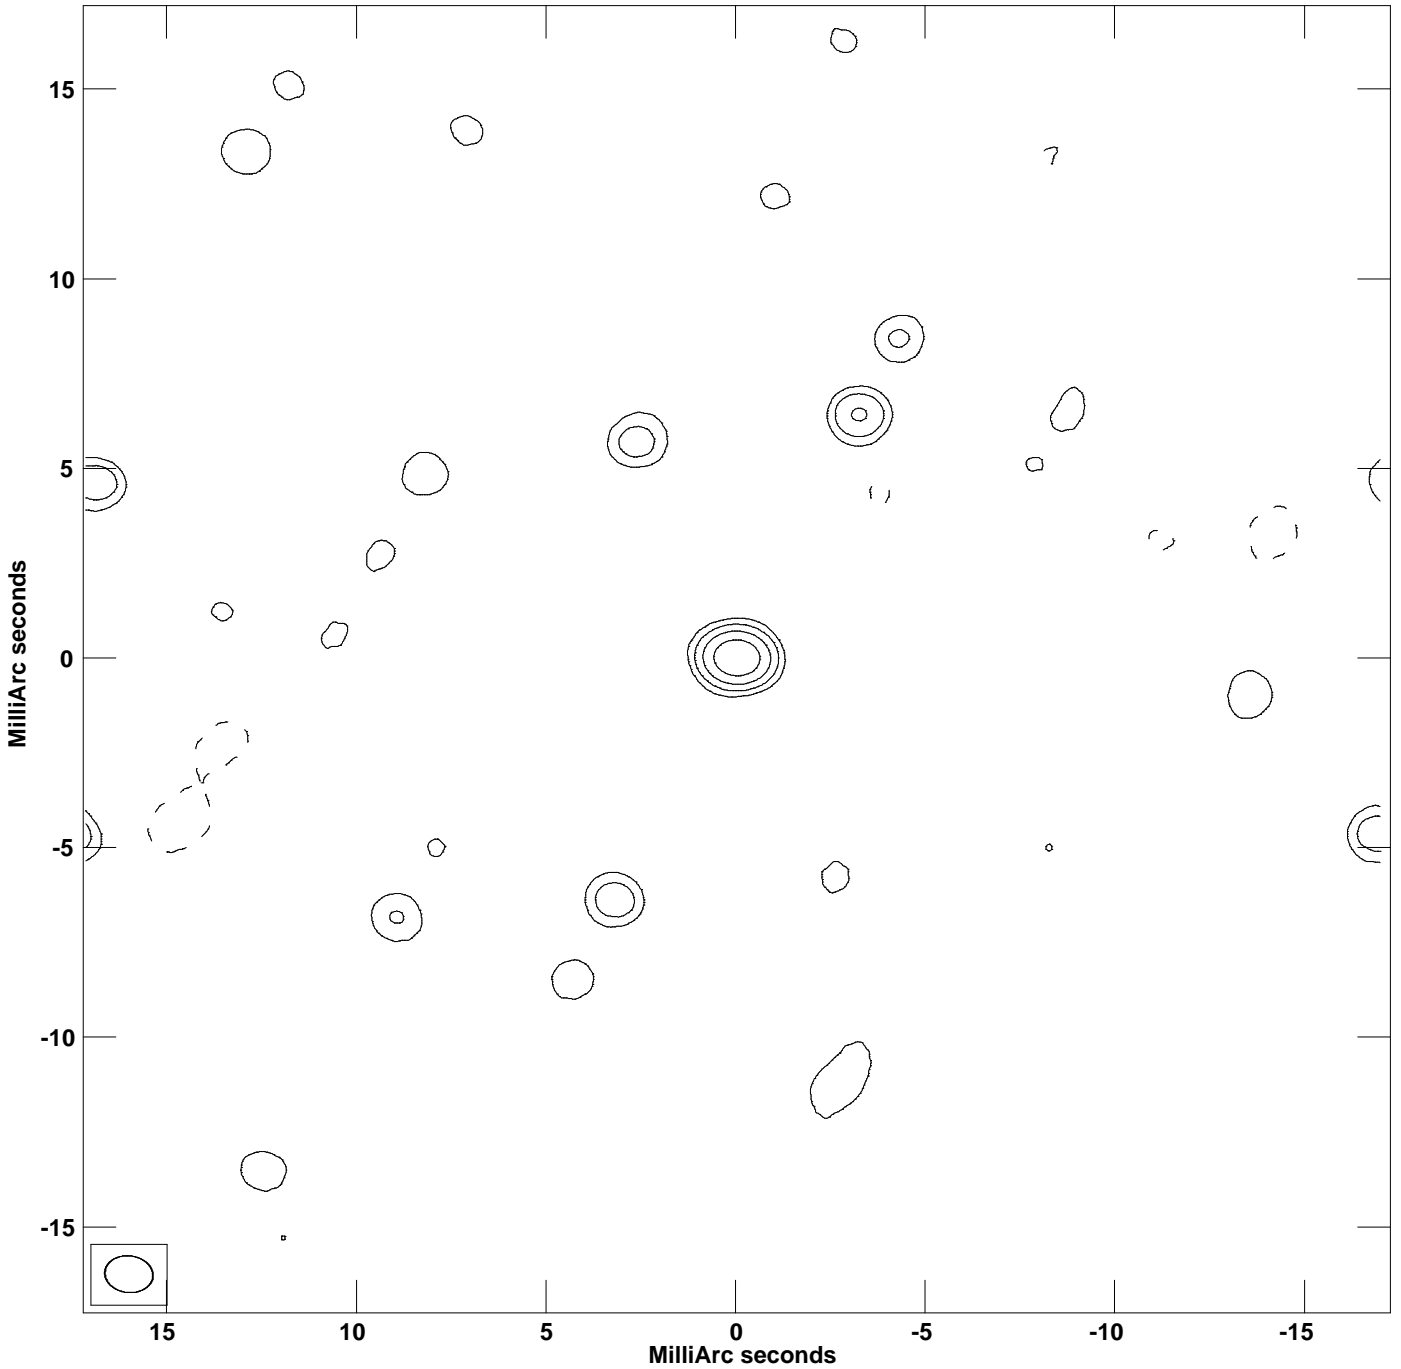

PLot file version 1 created 15-APR-2021 17:50:42
CONT: 0834+250 IPOL 22145.713 MHz 0834+250.ICL001.3

Center at RA 08 37 40.24568100 DEC 24 54 23.1214860
Cont peak brightness = 6.2406E-02 JY/BEAM
Levs = 6.241E-04 * (-6.87, 6.871, 13.74, 27.49, 54.97)