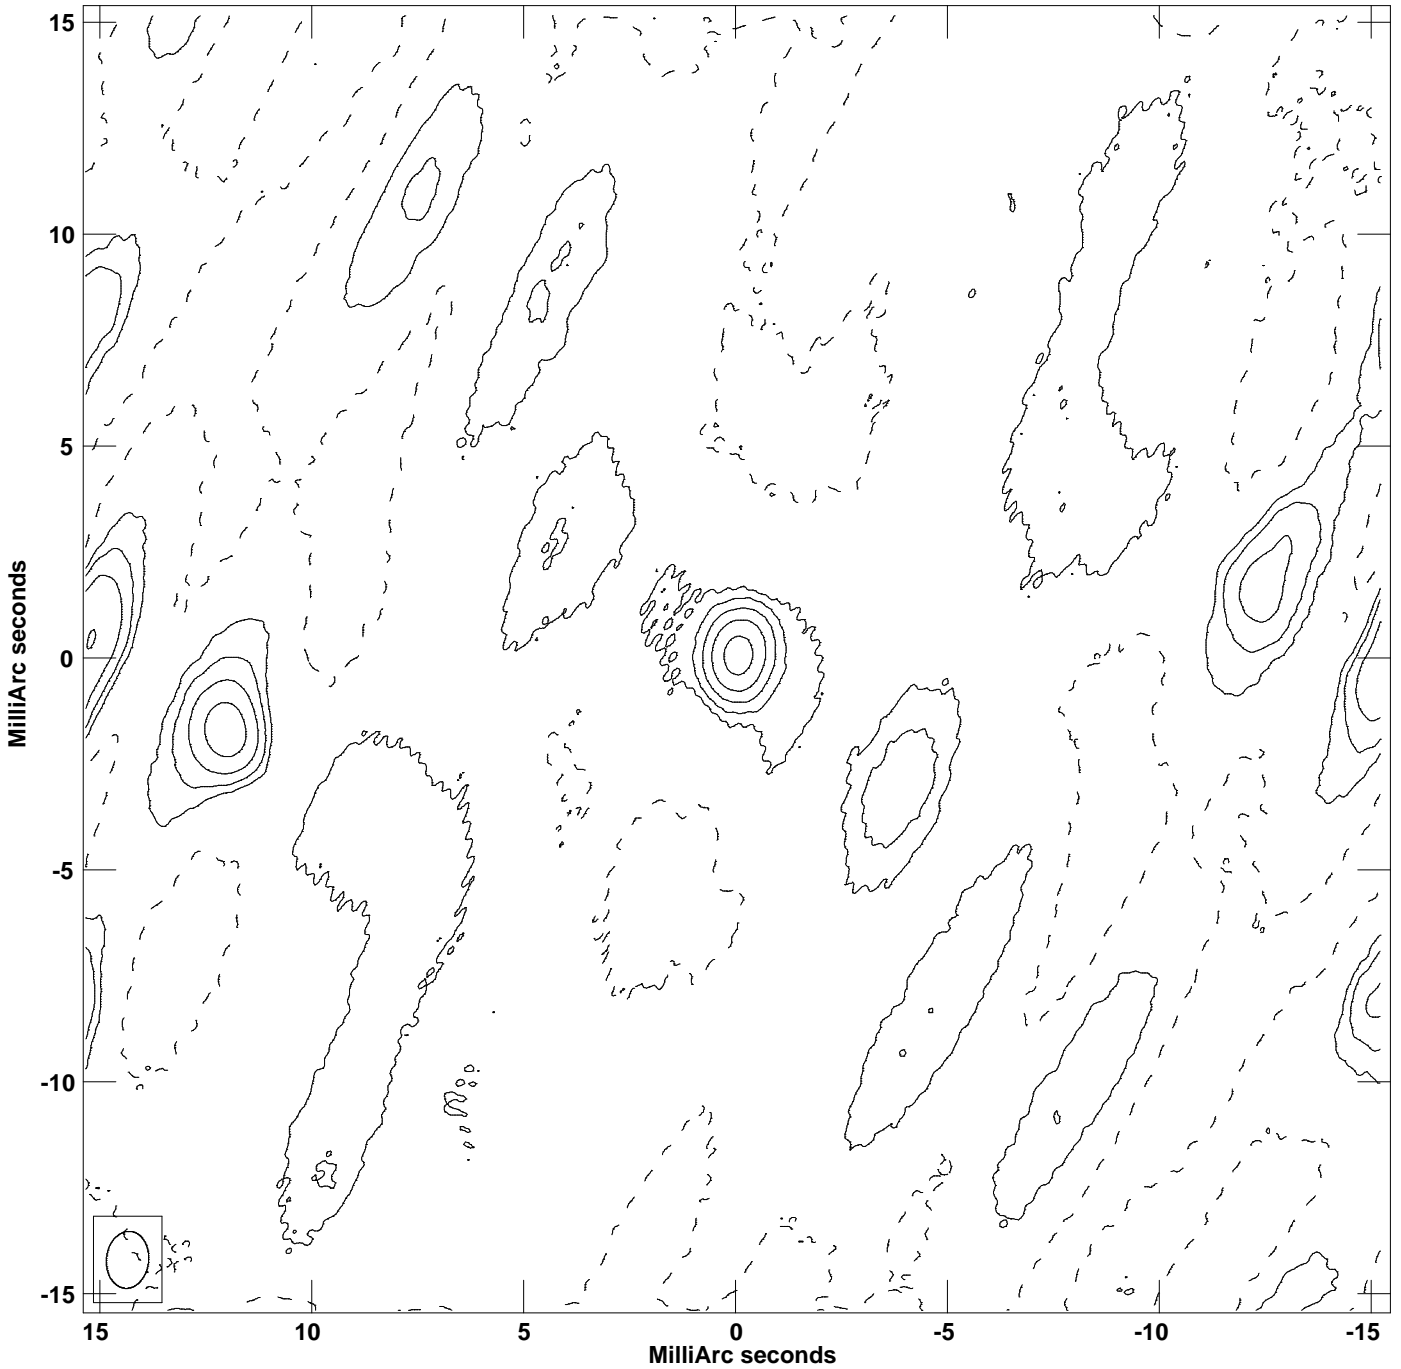

PLot file version 1 created 15-APR-2021 17:51:33  
CONT: 1124-186 IPOL 22205.219 MHz 1124-186.ICL001.2

Center at RA 11 27 04.39245370 DEC -18 57 17.441975  
Cont peak brightness = 1.7786E-01 JY/BEAM  
Levs = 1.779E-03 \* (-4.64, 4.637, 9.274, 18.55, 37.09, 74.19)