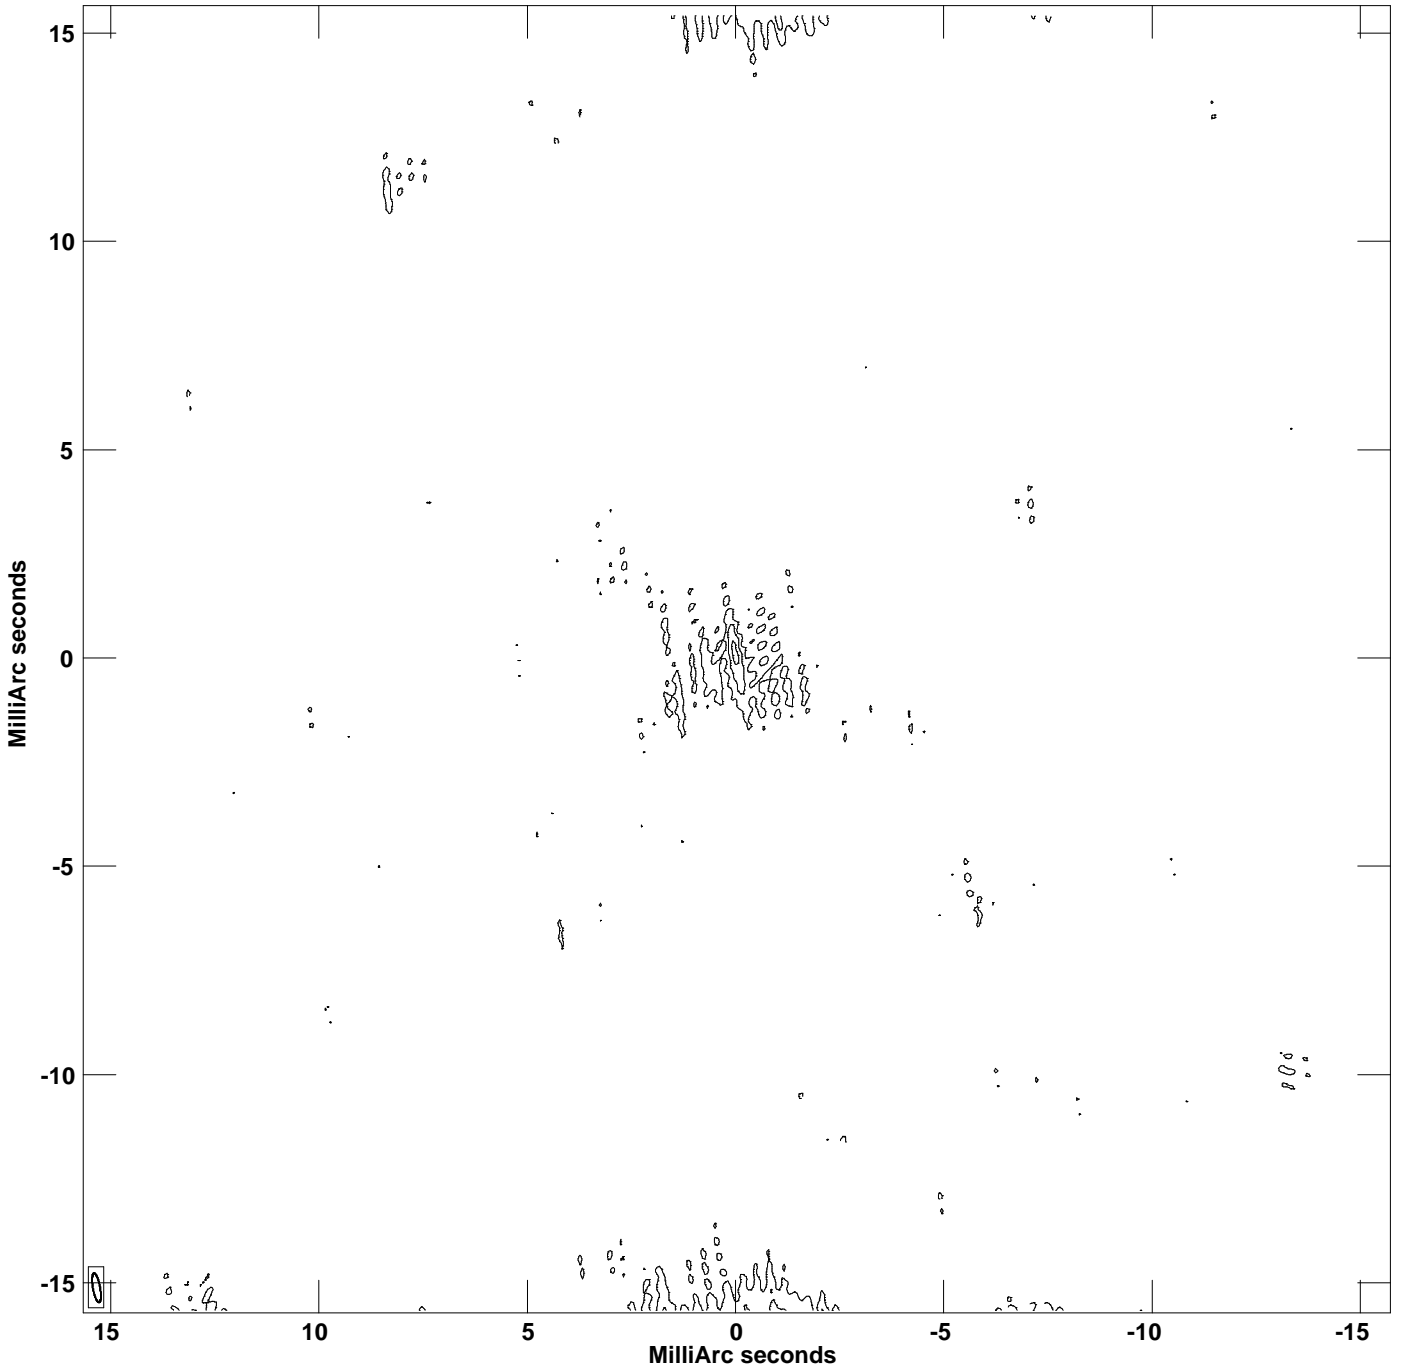

PLot file version 1 created 15-APR-2021 17:29:00  
CONT: 1243-072 IPOL 22238.055 MHz 1243-072.ICL001.1

Center at RA 12 46 04.23211340 DEC -07 30 46.574675  
Cont peak brightness = 1.3196E-01 JY/BEAM  
Levs = 1.320E-03 \* (-19.4, 19.44, 38.89, 77.78)