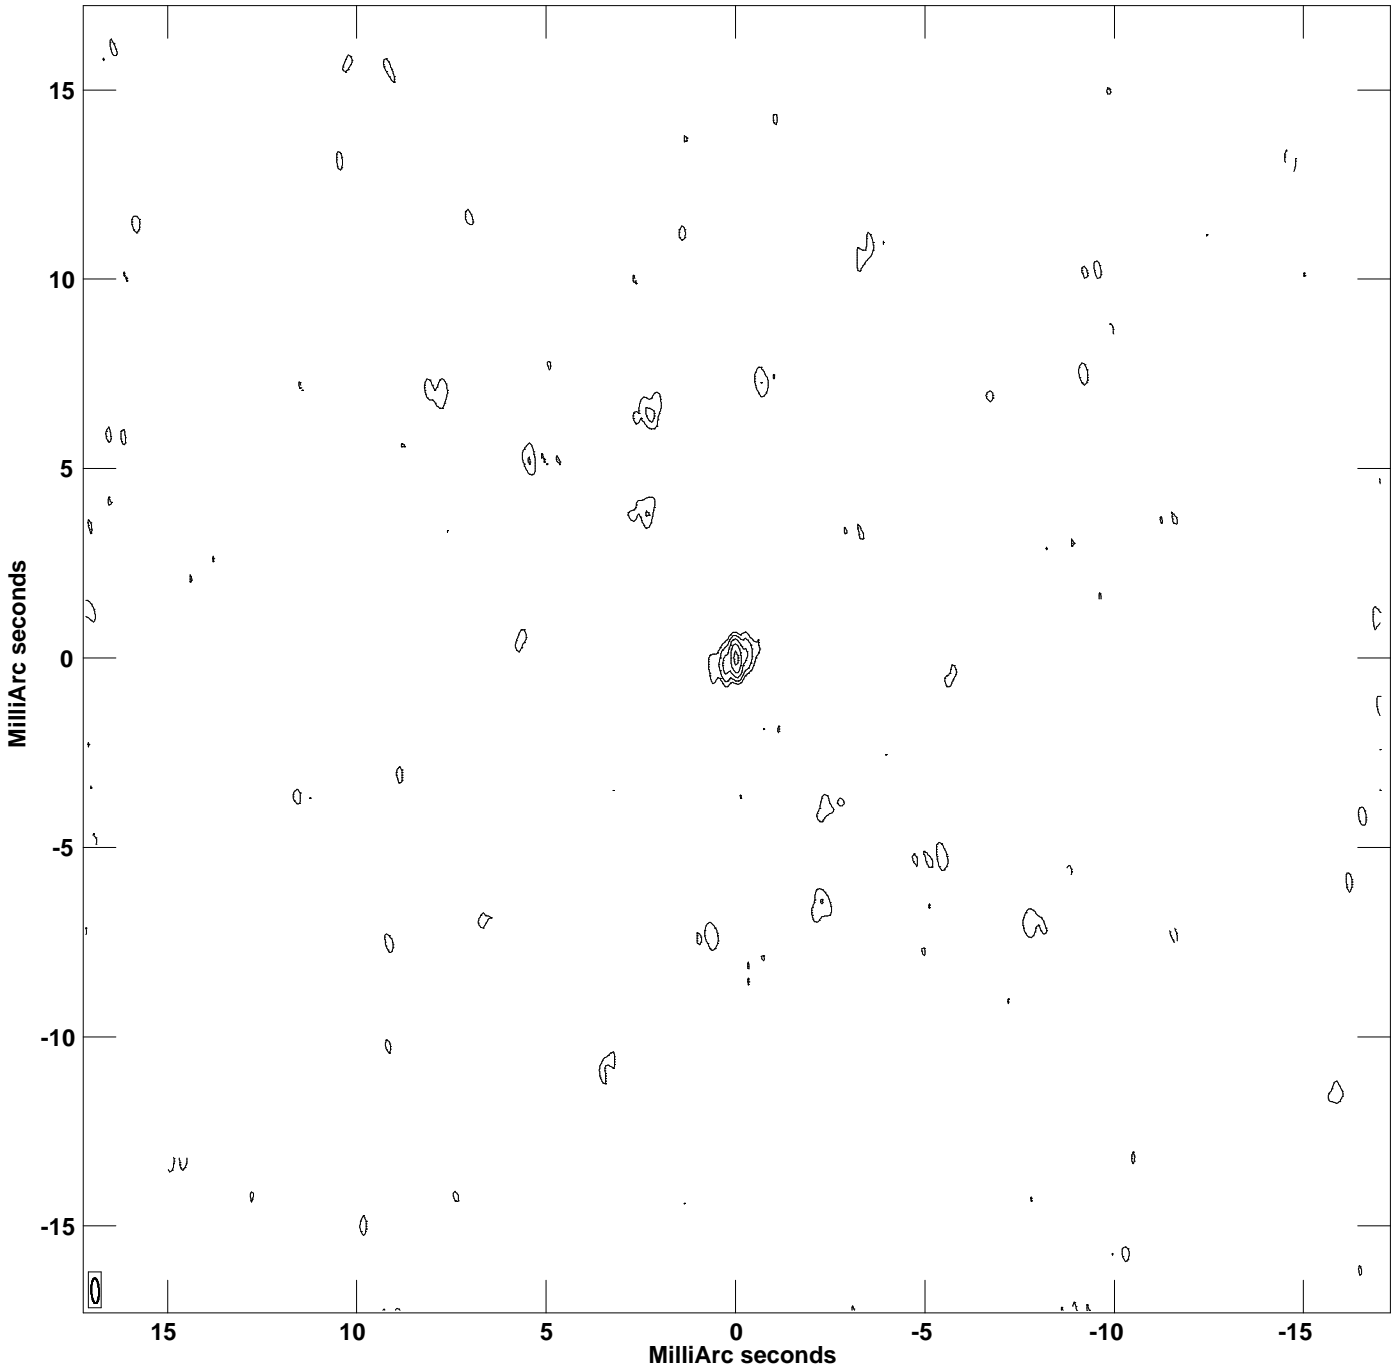

PLot file version 1 created 15-APR-2021 17:47:38
CONT: 1751+288 IPOL 22199.724 MHz 1751+288.ICL001.2

Center at RA 17 53 42.47364380 DEC 28 48 04.9388470
Cont peak brightness = 9.3373E-01 JY/BEAM
Levs = 9.337E-03 * (-5.08, 5.081, 10.16, 20.32, 40.65, 81.29)