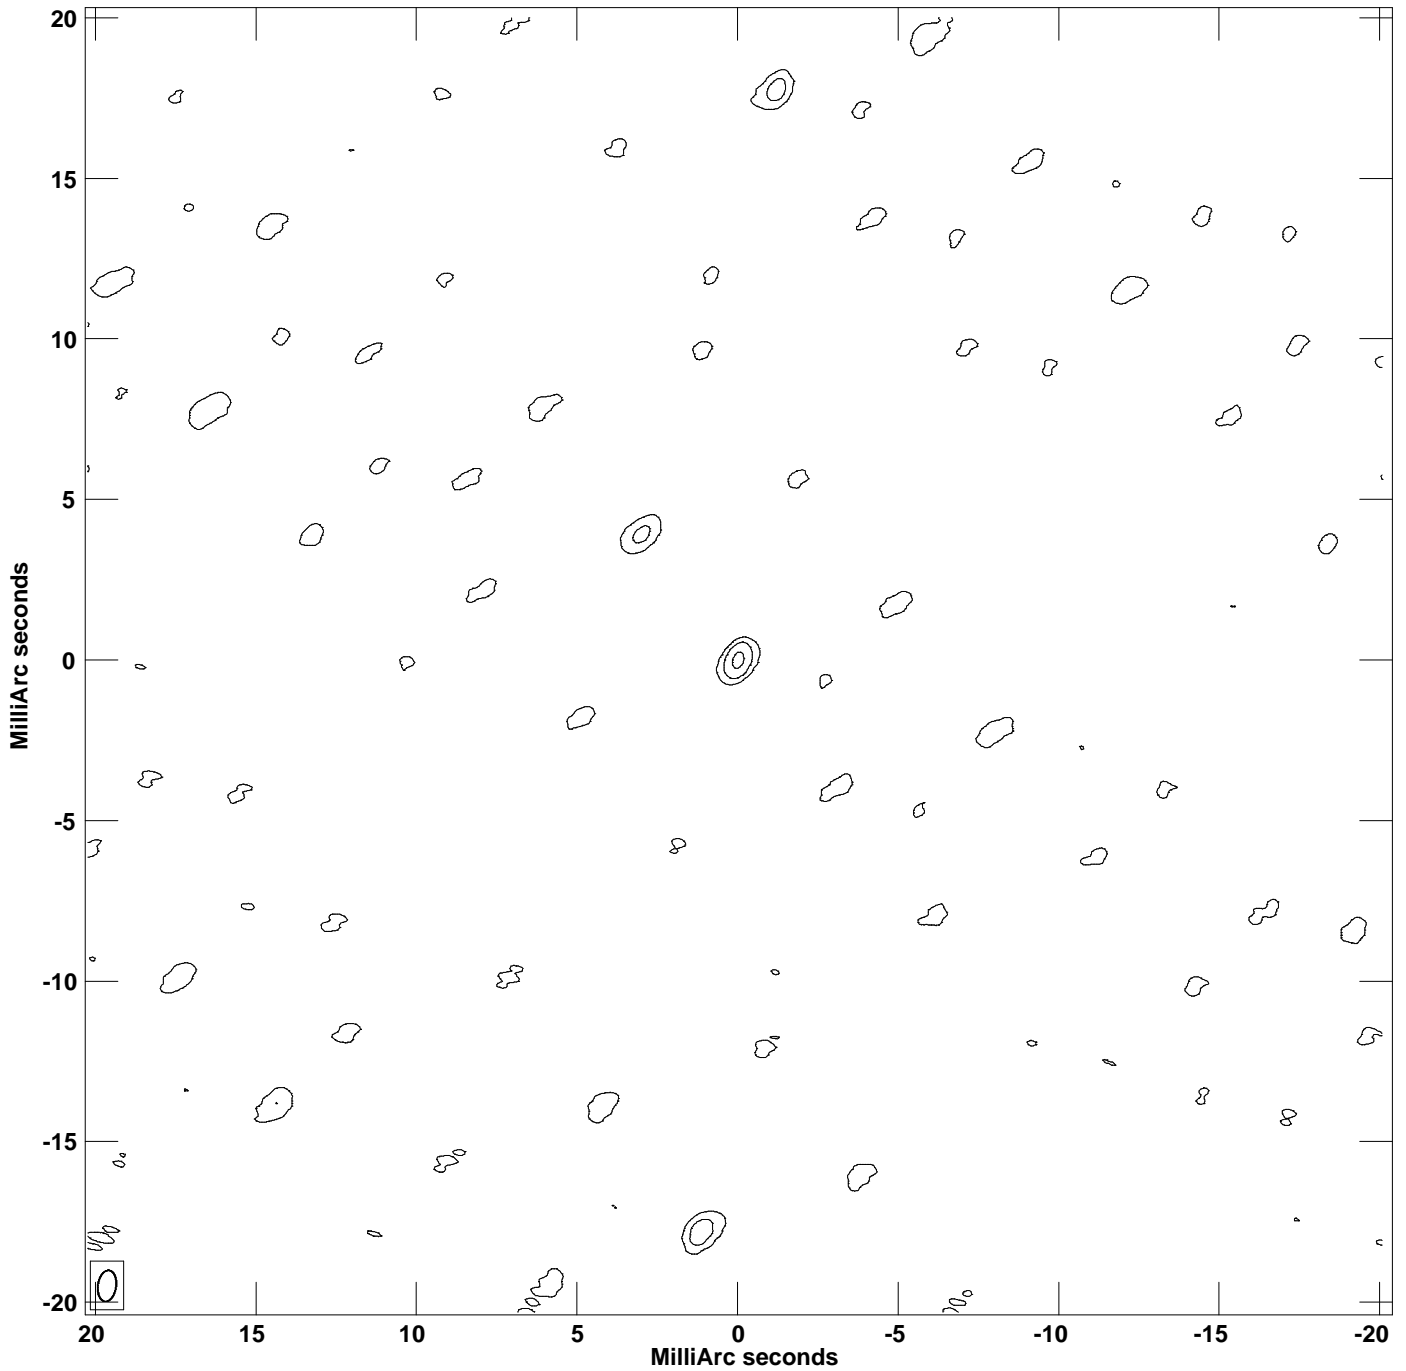

Plot file version 1 created 15-APR-2021 17:29:18
CONT: 2059+034 IPOL 22226.996 MHz 2059+034.ICL001.1

Center at RA 21 01 38.83415780 DEC 03 41 31.3208850
Cont peak brightness = 4.8267E-01 JY/BEAM
Levs = 4.827E-03 * (-21.0, 21.02, 42.04, 84.09)