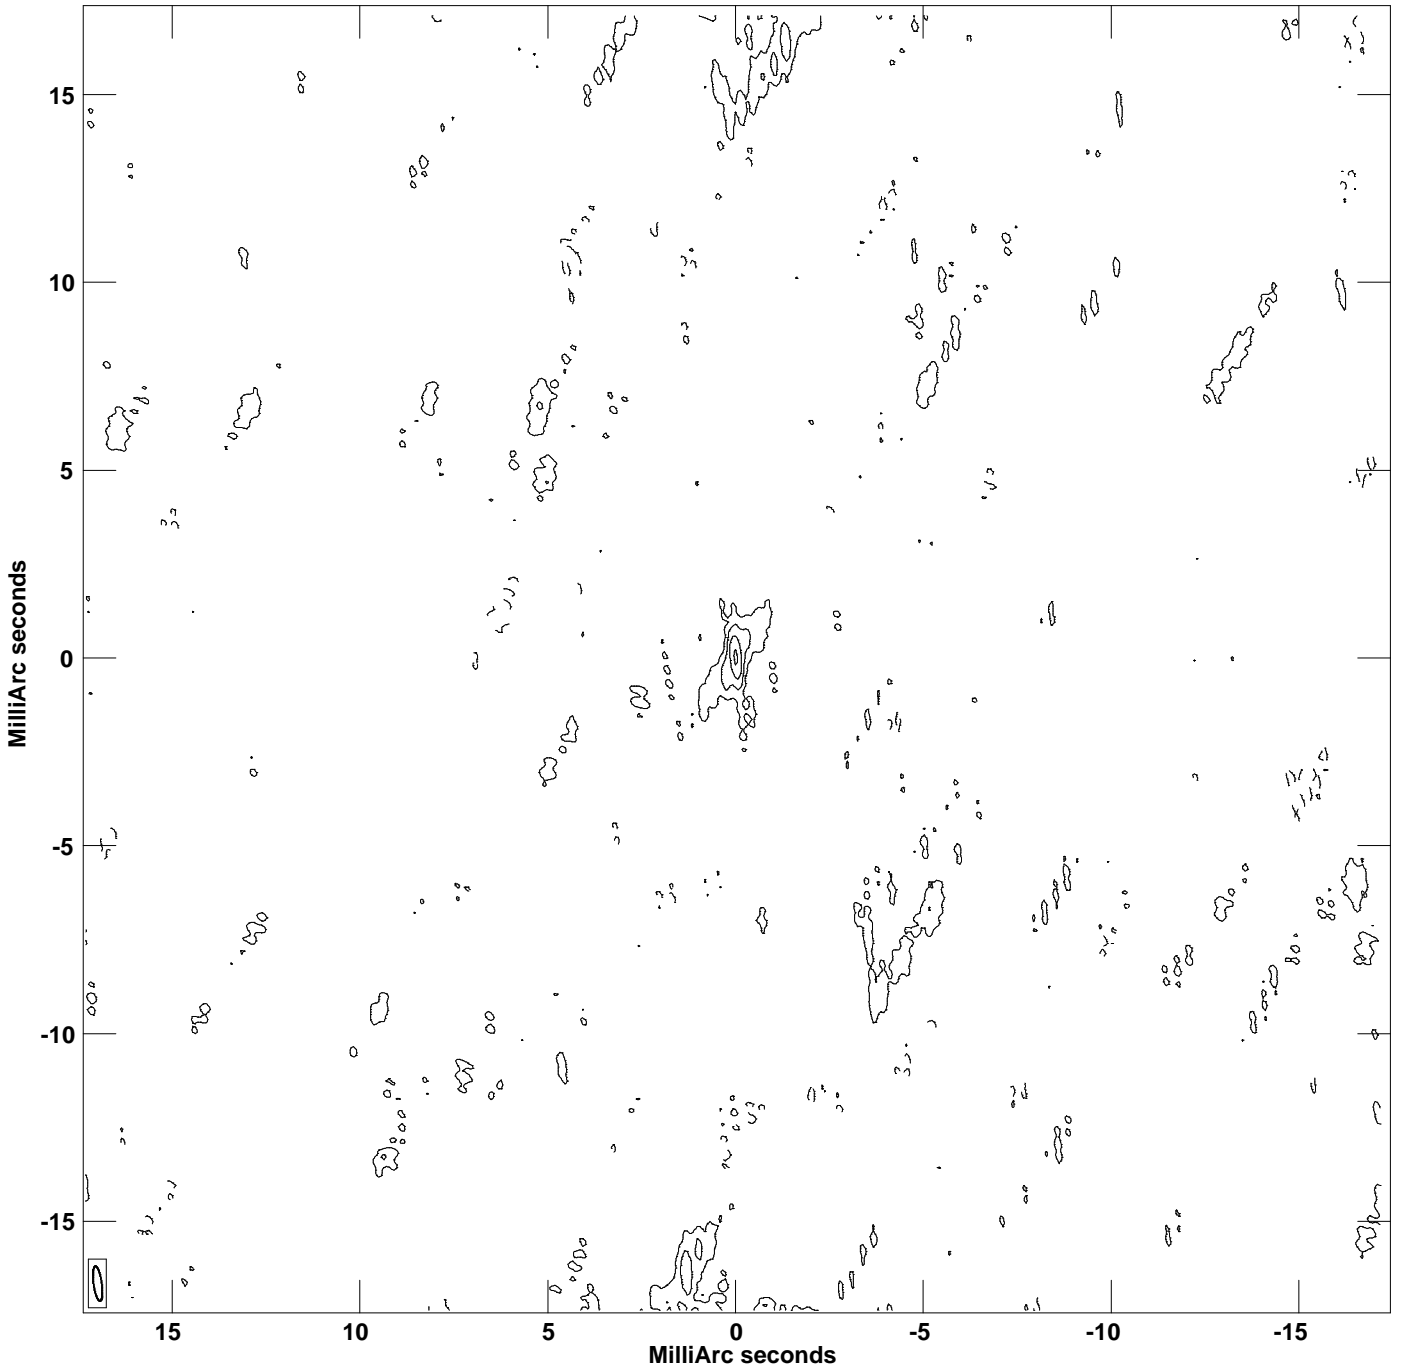

Plot file version 1 created 15-APR-2021 17:28:25
CONT: 2227-088 IPOL 22217.408 MHz 2227-088.ICL001.1

Center at RA 22 29 40.08433490 DEC -08 32 54.435497
Cont peak brightness = 5.6297E-01 JY/BEAM
Levs = 5.630E-03 * (-11.0, 10.99, 21.97, 43.95, 87.89)