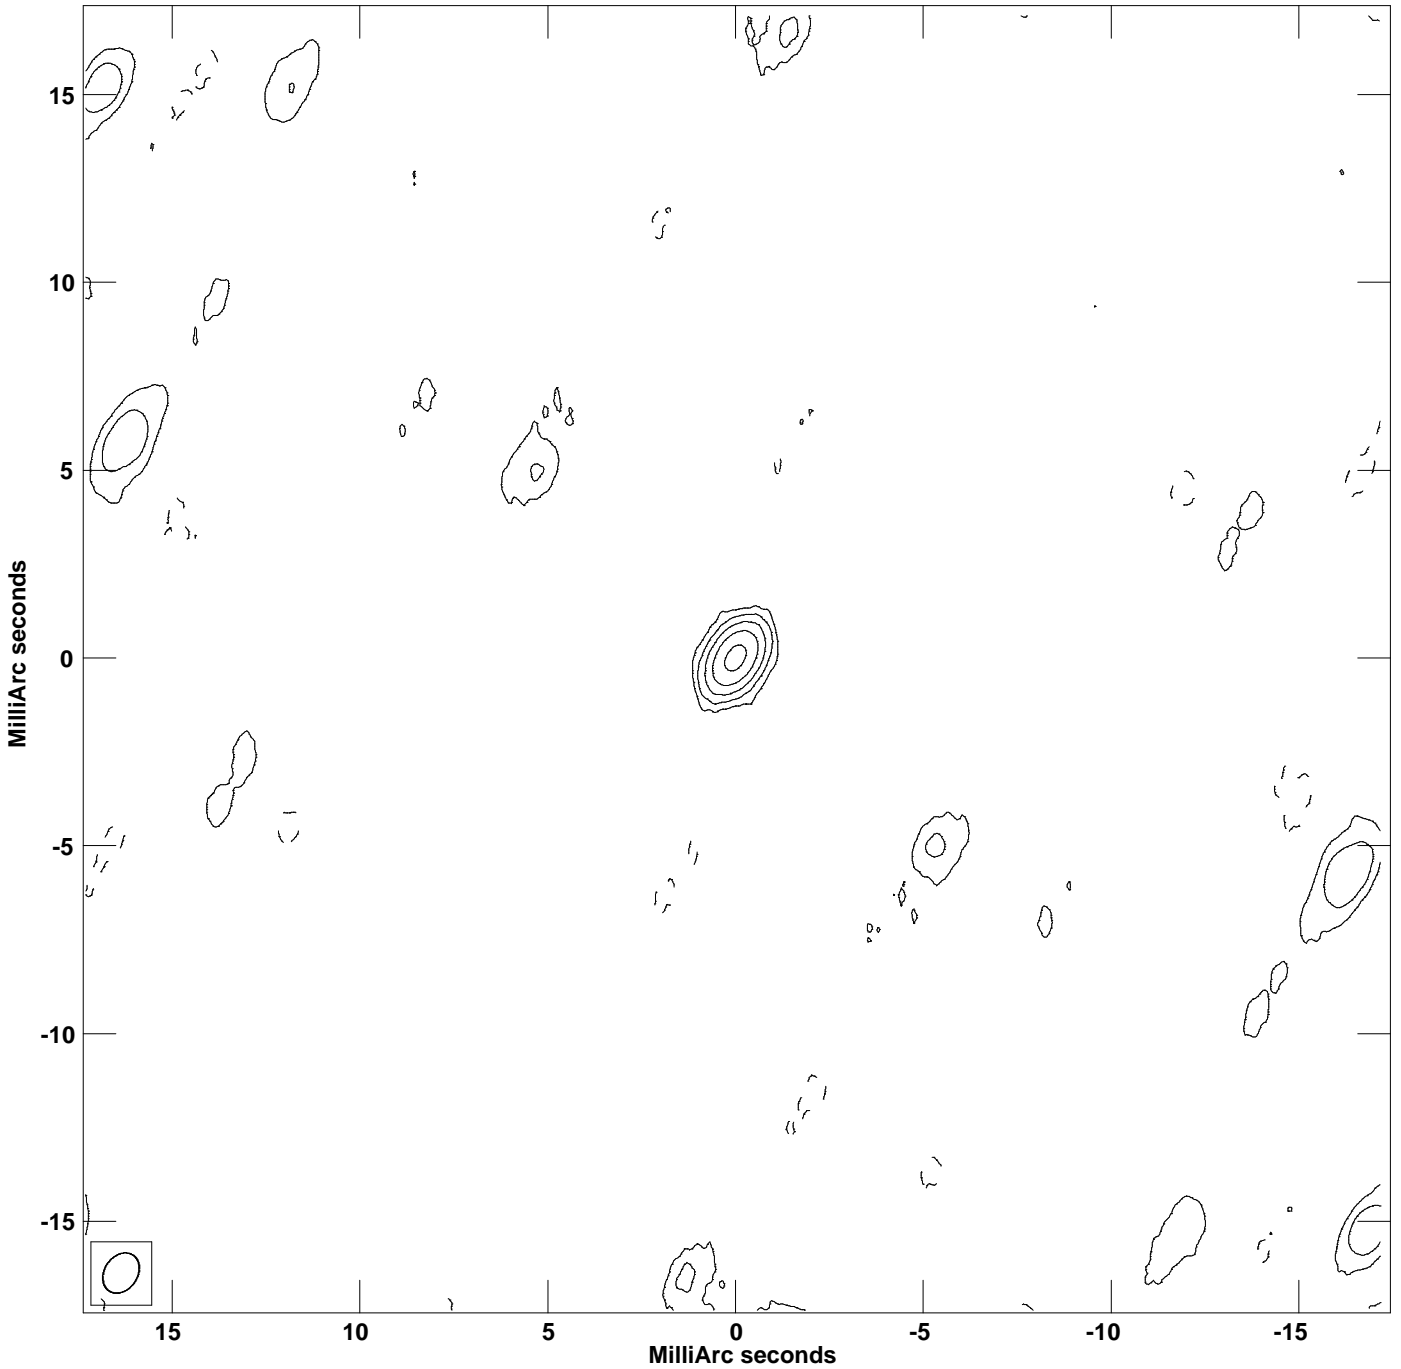

PLot file version 1 created 15-APR-2021 17:33:42
CONT: 2227-088 IPOL 22194.136 MHz 2227-088.ICL001.2

Center at RA 22 29 40.08433490 DEC -08 32 54.435497
Cont peak brightness = 7.8234E-01 JY/BEAM
Levs = 7.823E-03 * (-5.07, 5.068, 10.14, 20.27, 40.54, 81.08)