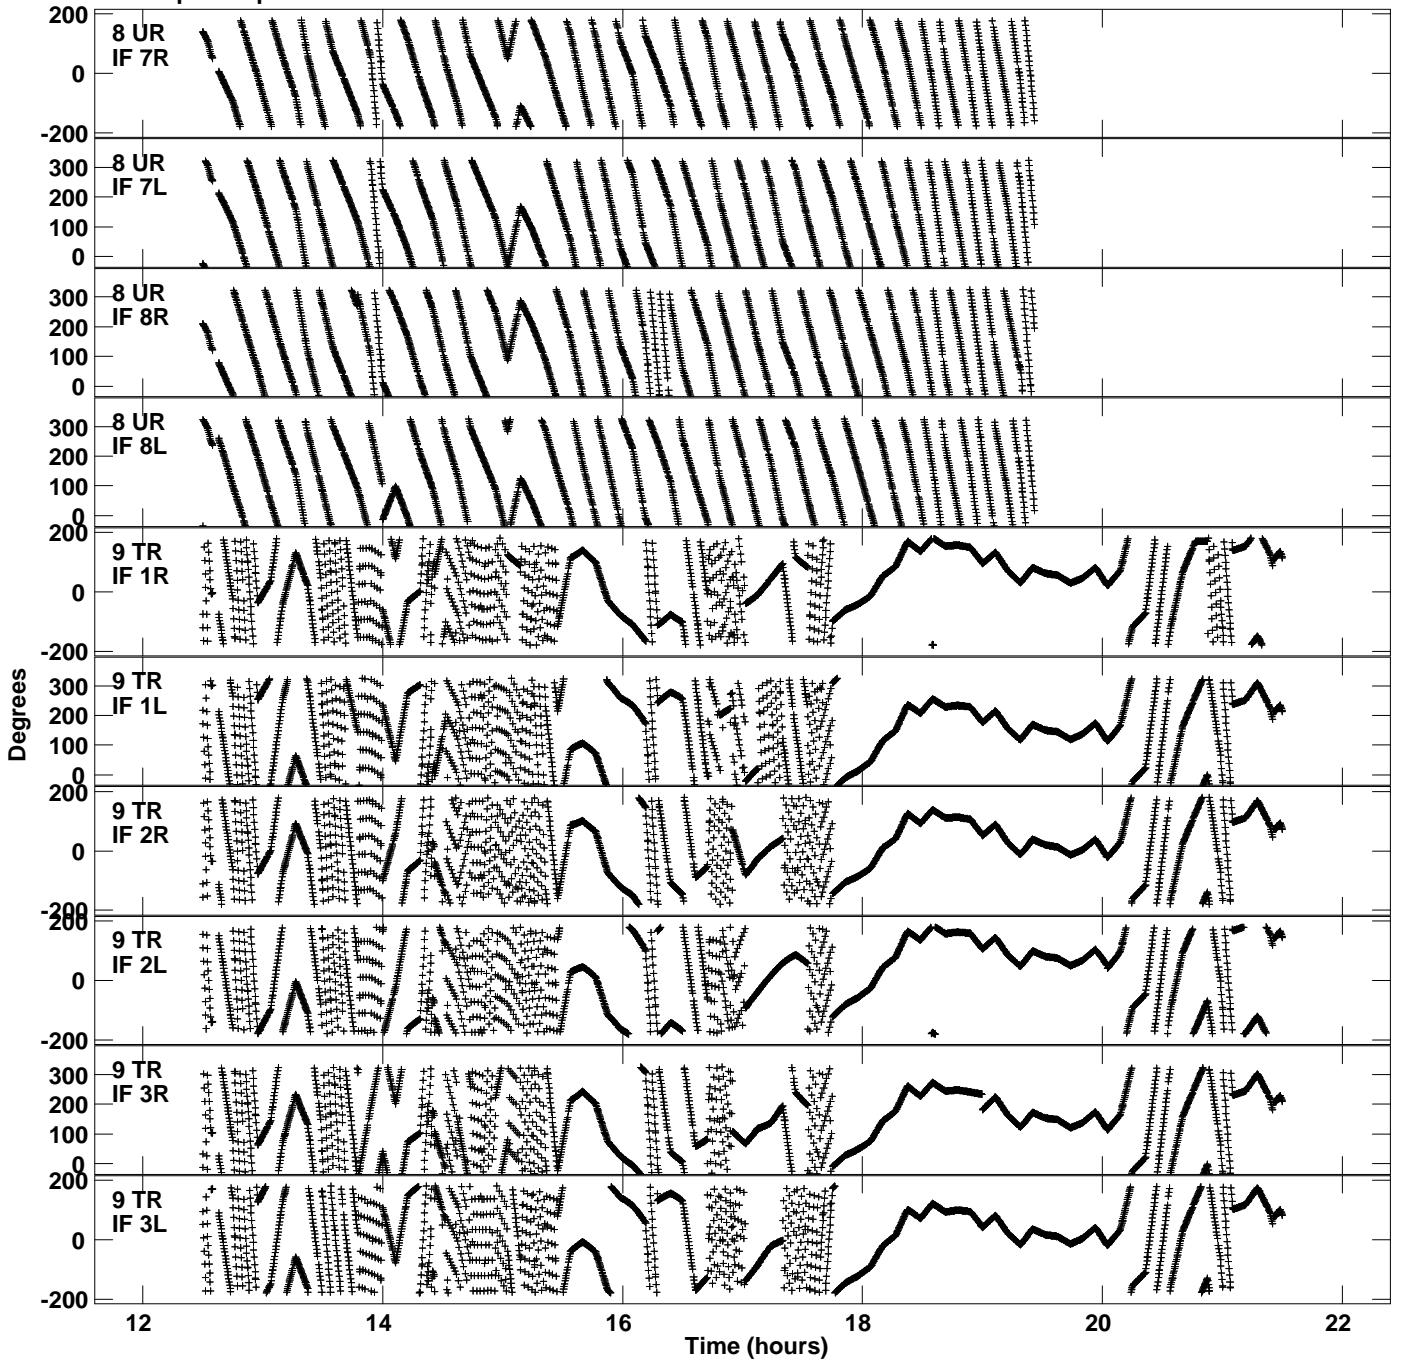

Plot file version 11 created 04-NOV-2021 22:39:37
Gain phs vs UTC time for EC077A.UVDATA.1
CL 4 Rpol & Lpol IF 1 - 8