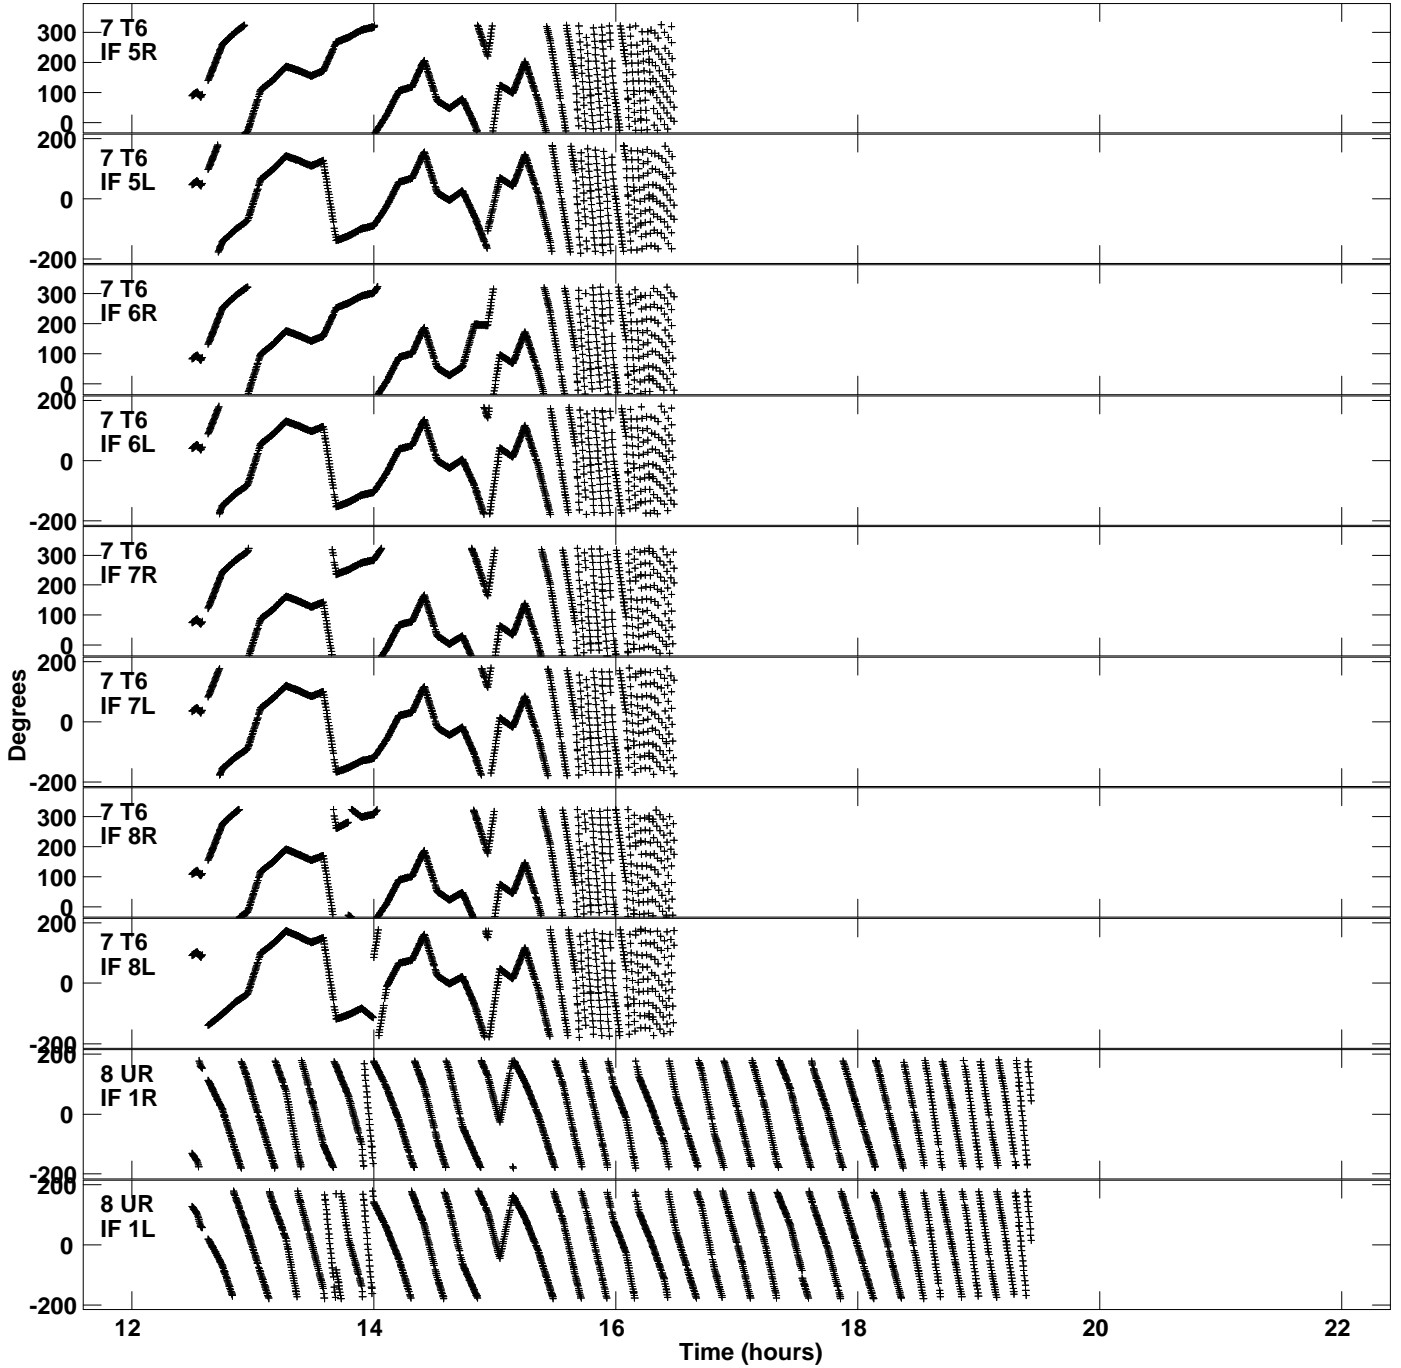

Plot file version 9 created 04-NOV-2021 22:39:37
Gain phs vs UTC time for EC077A.UVDATA.1
CL 4 Rpol & Lpol IF 1 - 8