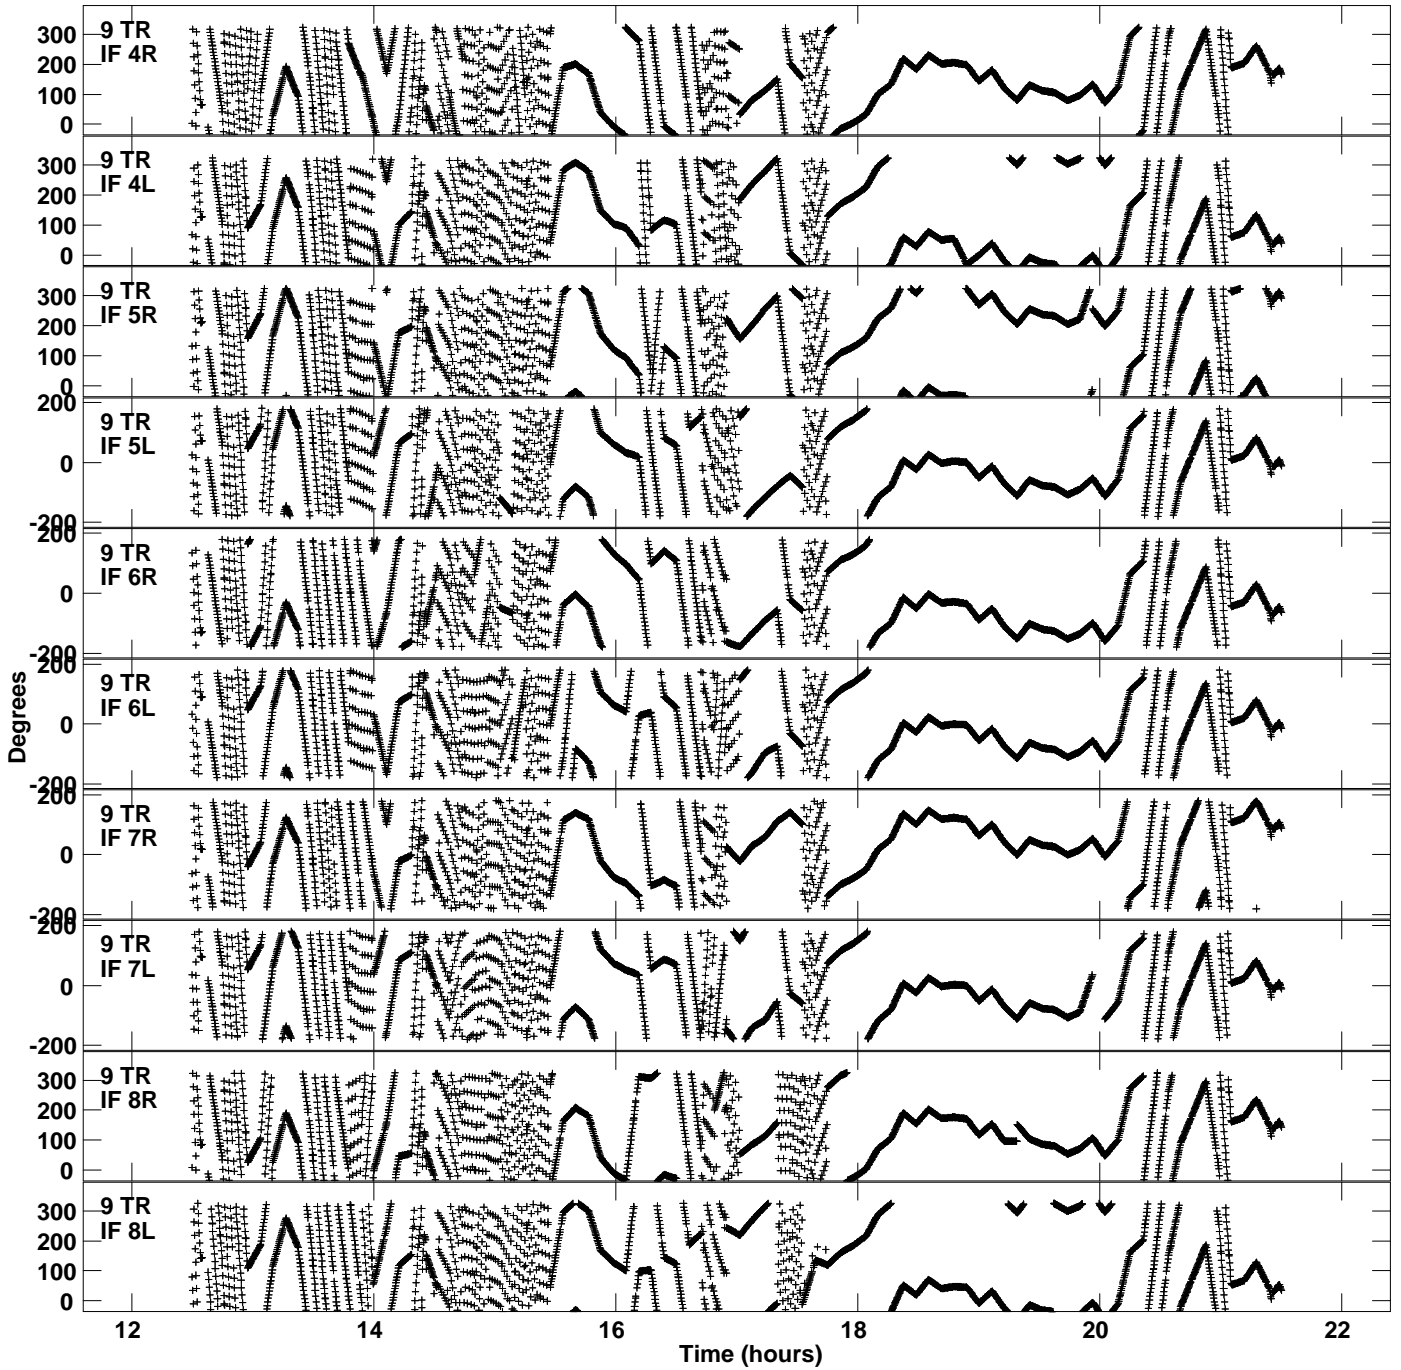

Plot file version 12 created 04-NOV-2021 22:39:37
Gain phs vs UTC time for EC077A.UVDATA.1
CL 4 Rpol & Lpol IF 1 - 8