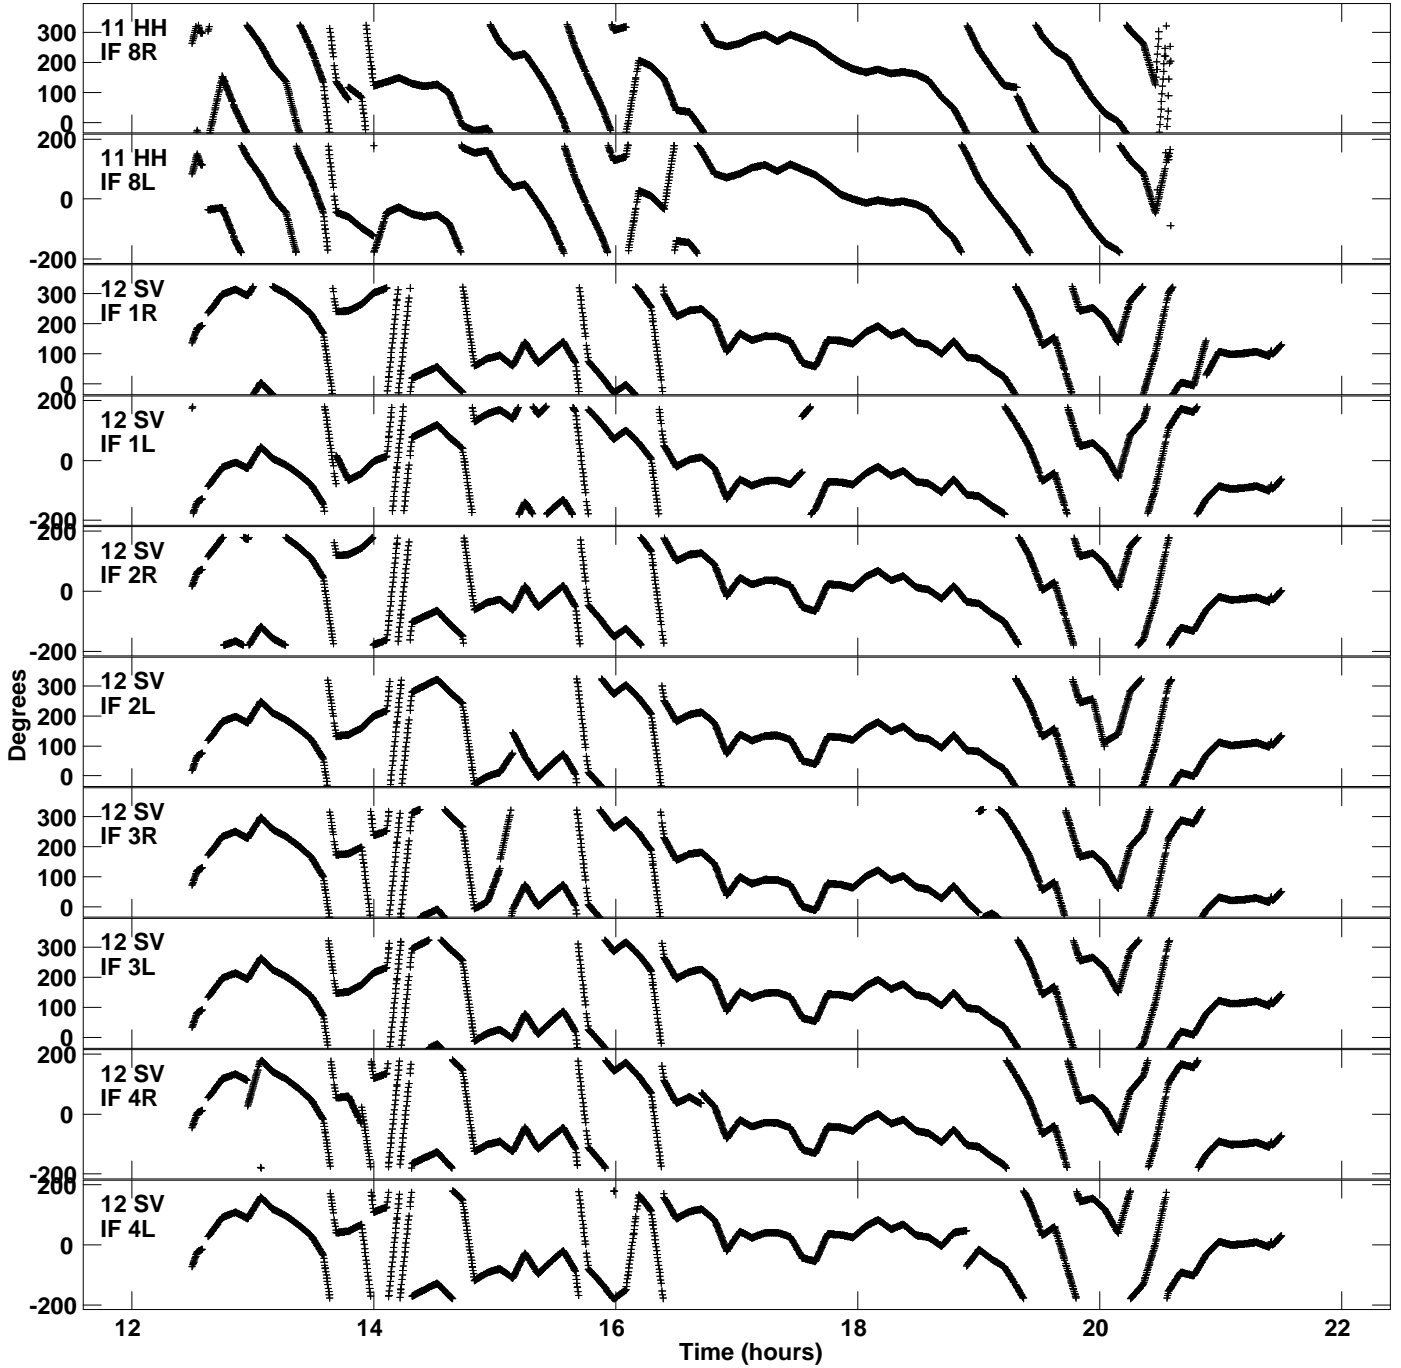

Plot file version 16 created 04-NOV-2021 22:39:37
Gain phs vs UTC time for EC077A.UVDATA.1
CL 4 Rpol & Lpol IF 1 - 8