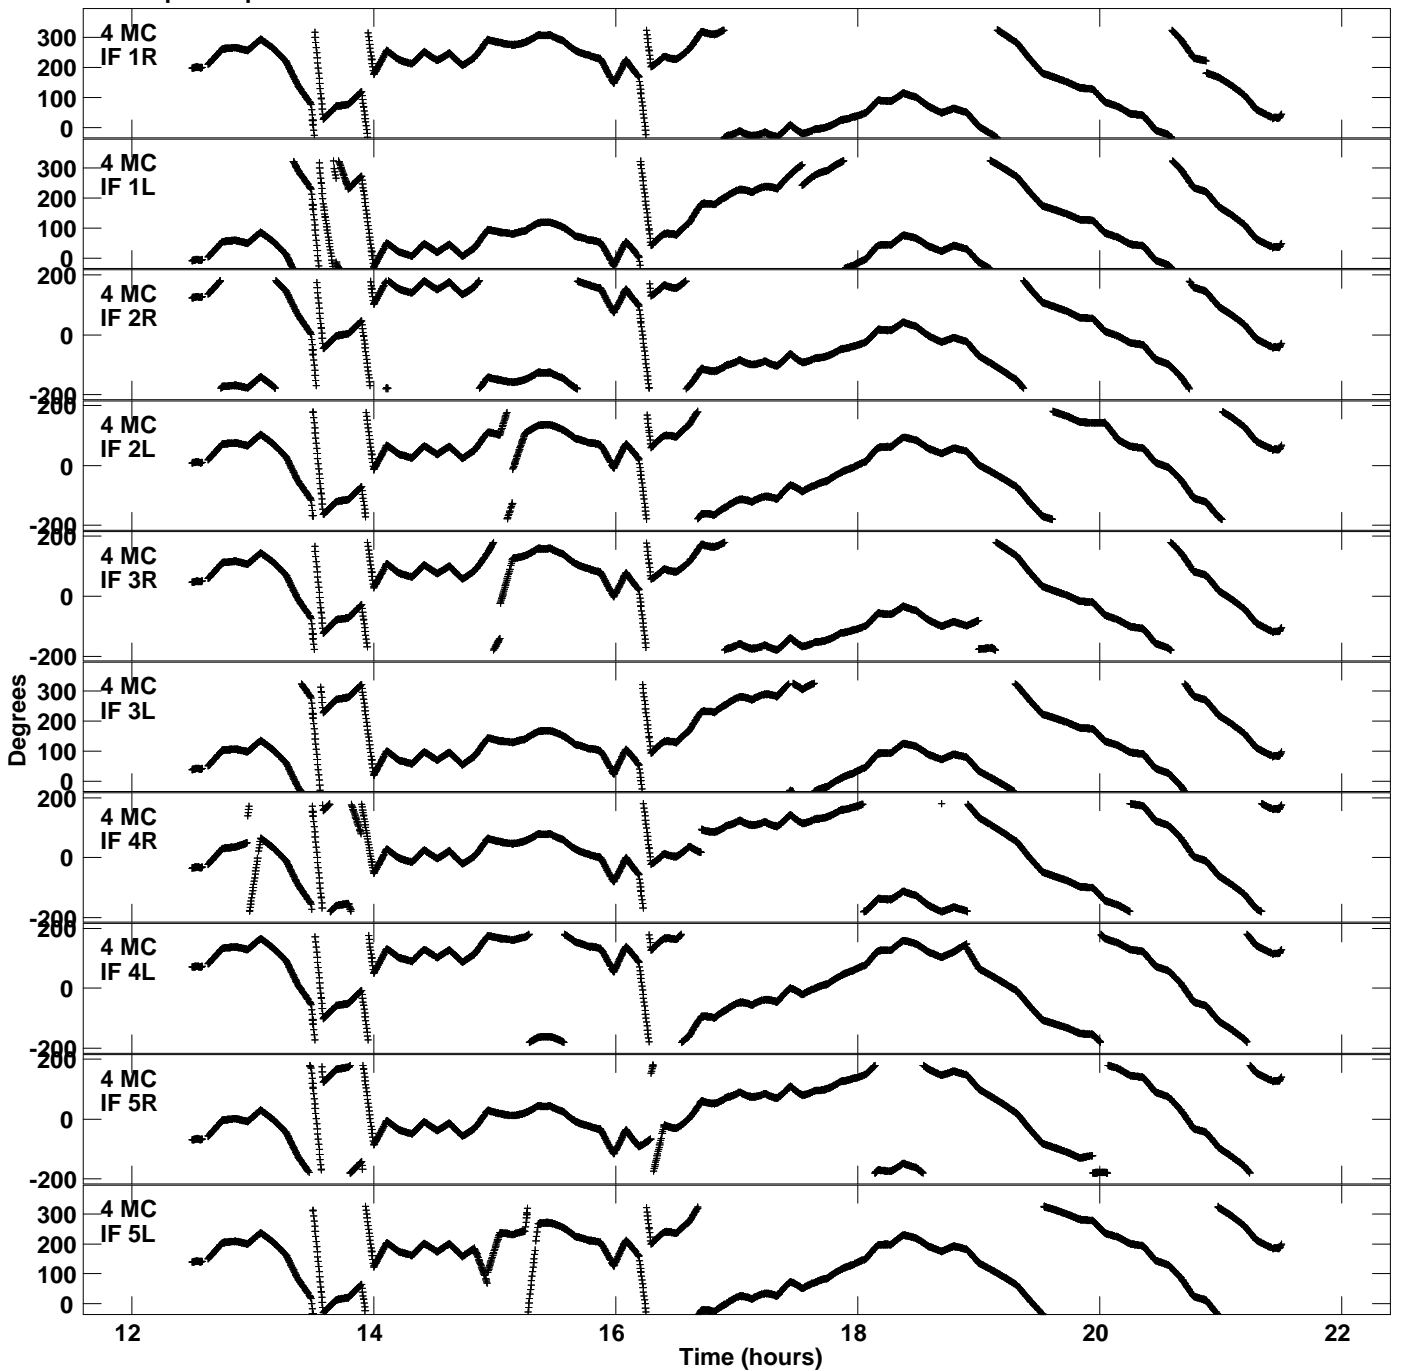

Plot file version 5 created 04-NOV-2021 22:39:37
Gain phs vs UTC time for EC077A.UVDATA.1
CL 4 Rpol & Lpol IF 1 - 8