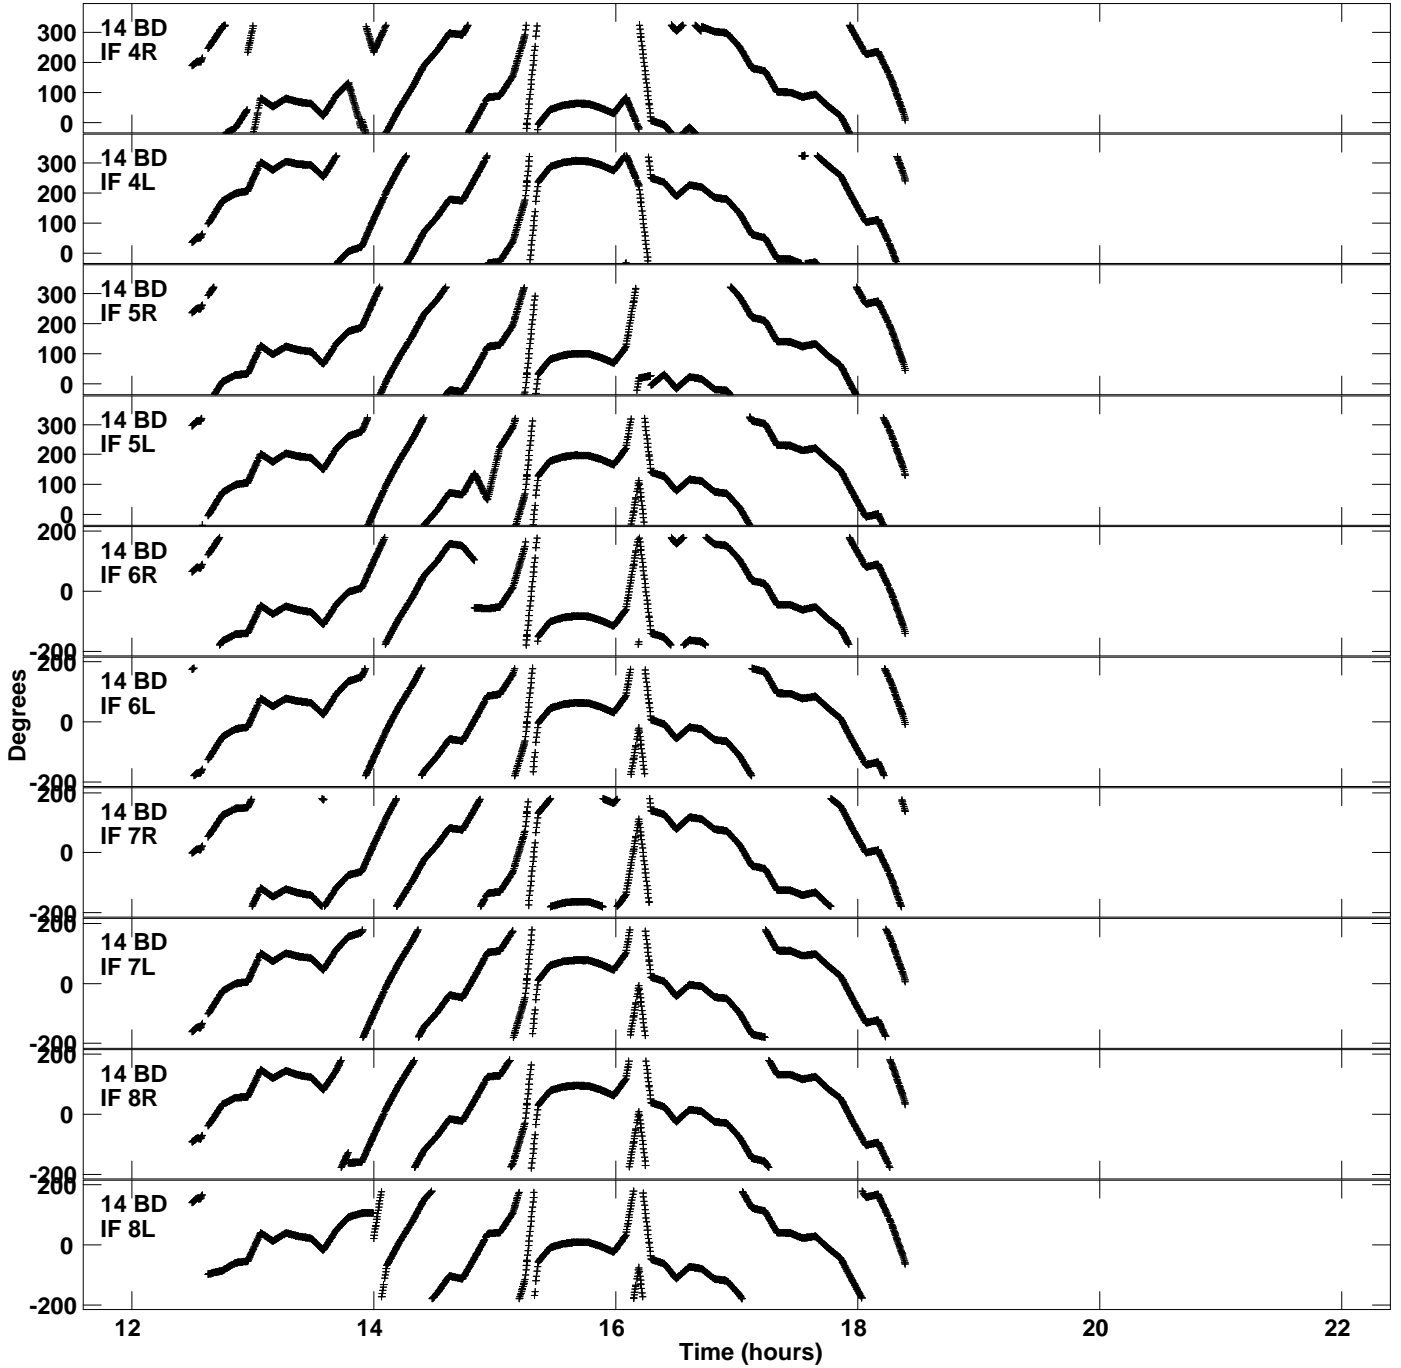

Plot file version 20 created 04-NOV-2021 22:39:37
Gain phs vs UTC time for EC077A.UVDATA.1
CL 4 Rpol & Lpol IF 1 - 8