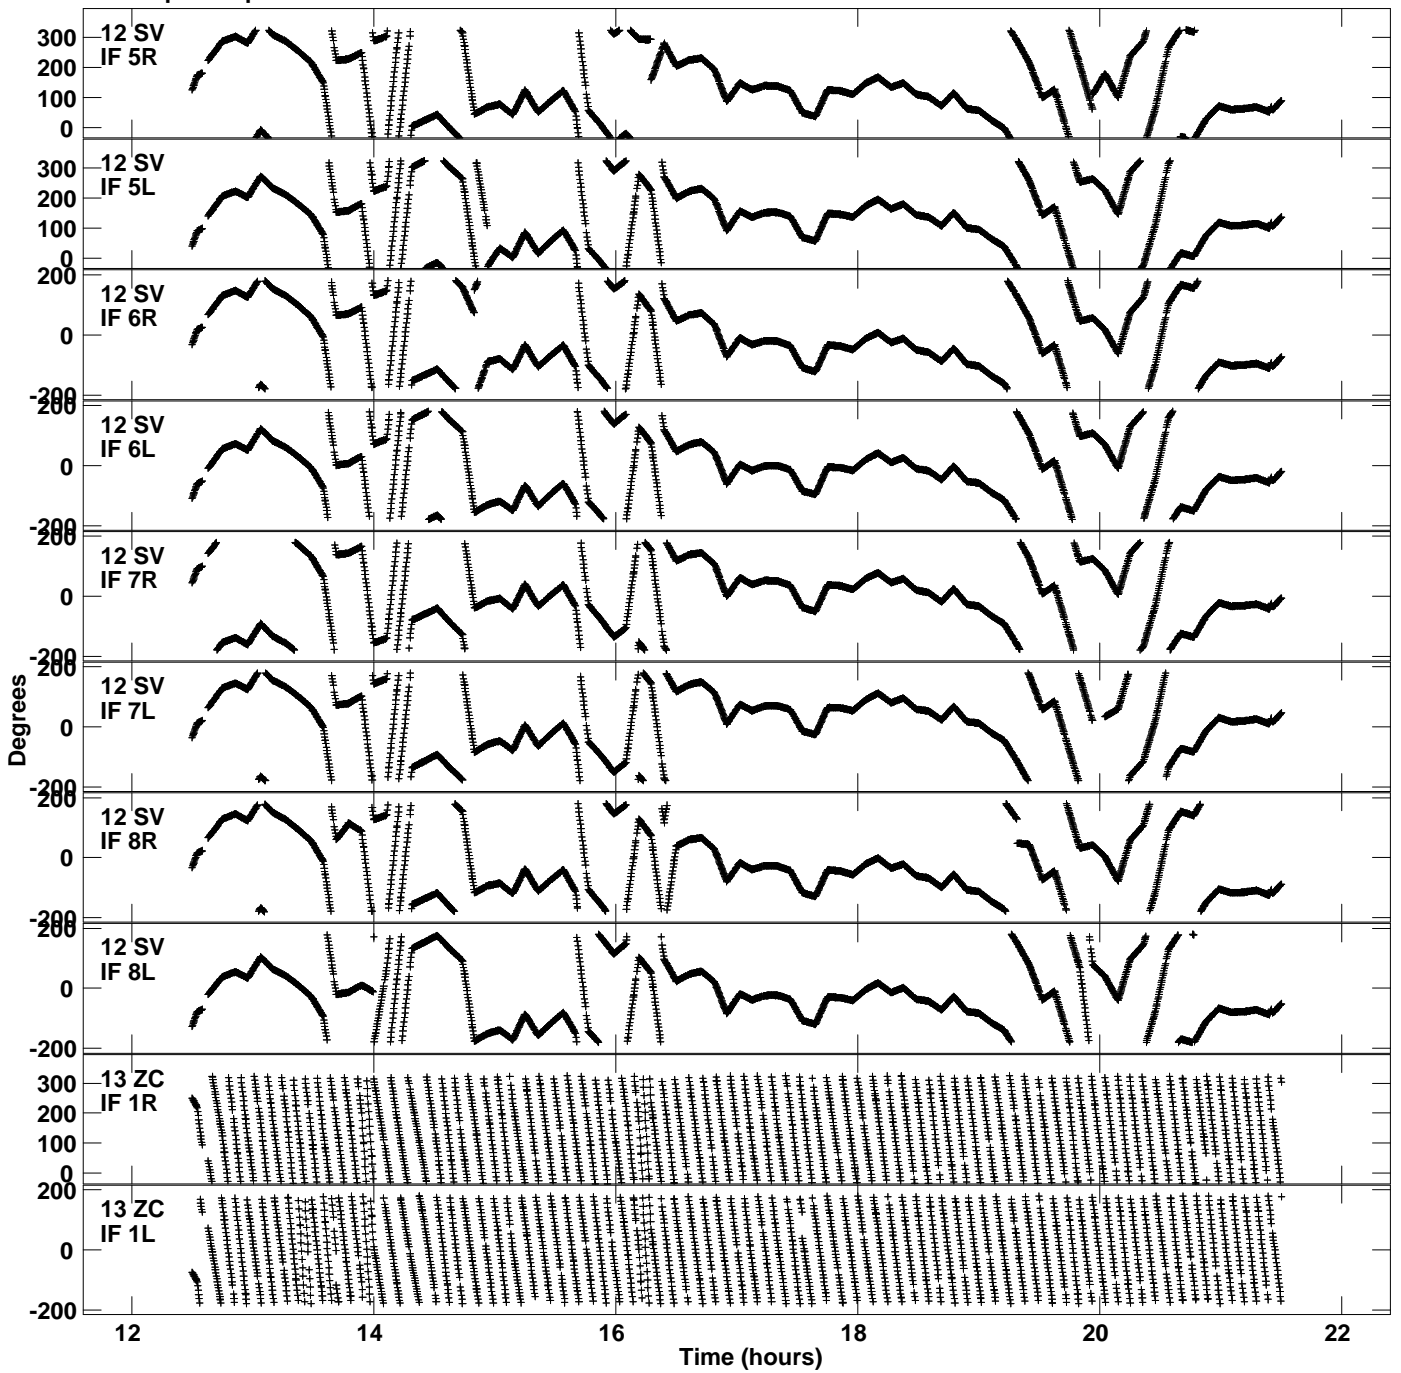

Plot file version 17 created 04-NOV-2021 22:39:37
Gain phs vs UTC time for EC077A.UVDATA.1
CL 4 Rpol & Lpol IF 1 - 8