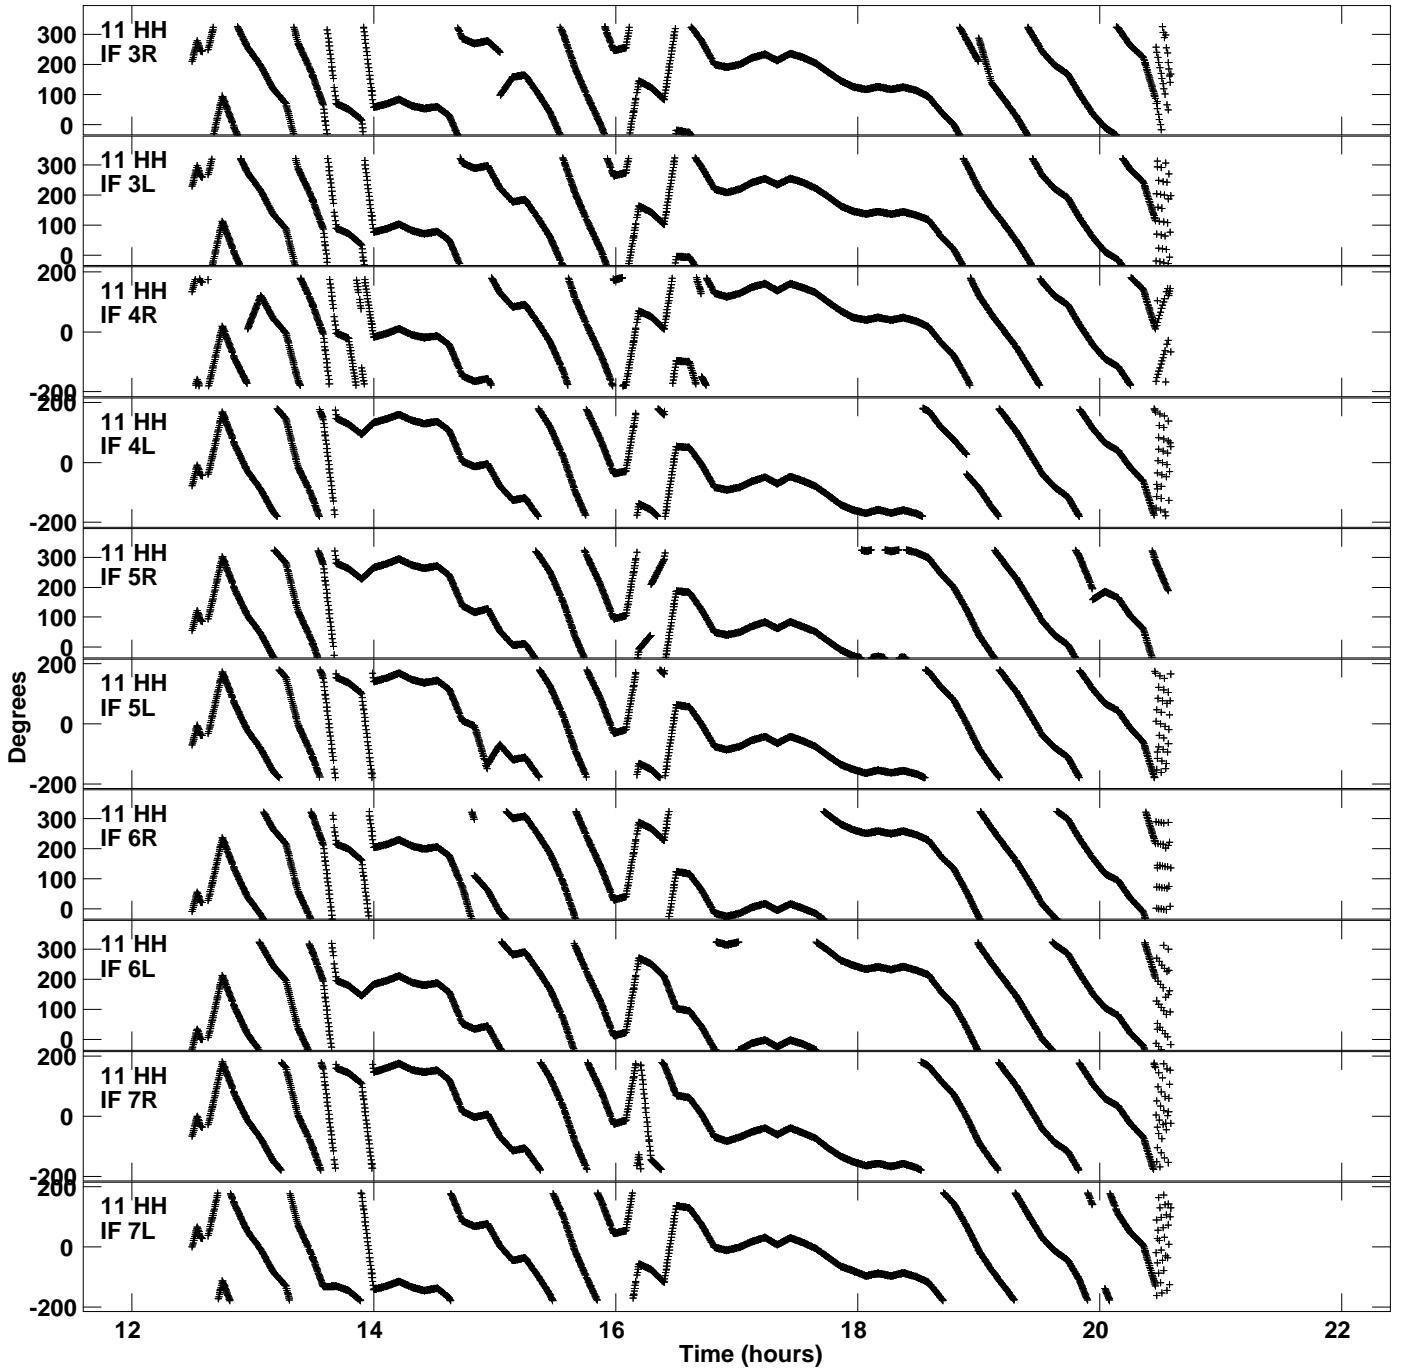

Plot file version 15 created 04-NOV-2021 22:39:37
Gain phs vs UTC time for EC077A.UVDATA.1
CL 4 Rpol & Lpol IF 1 - 8