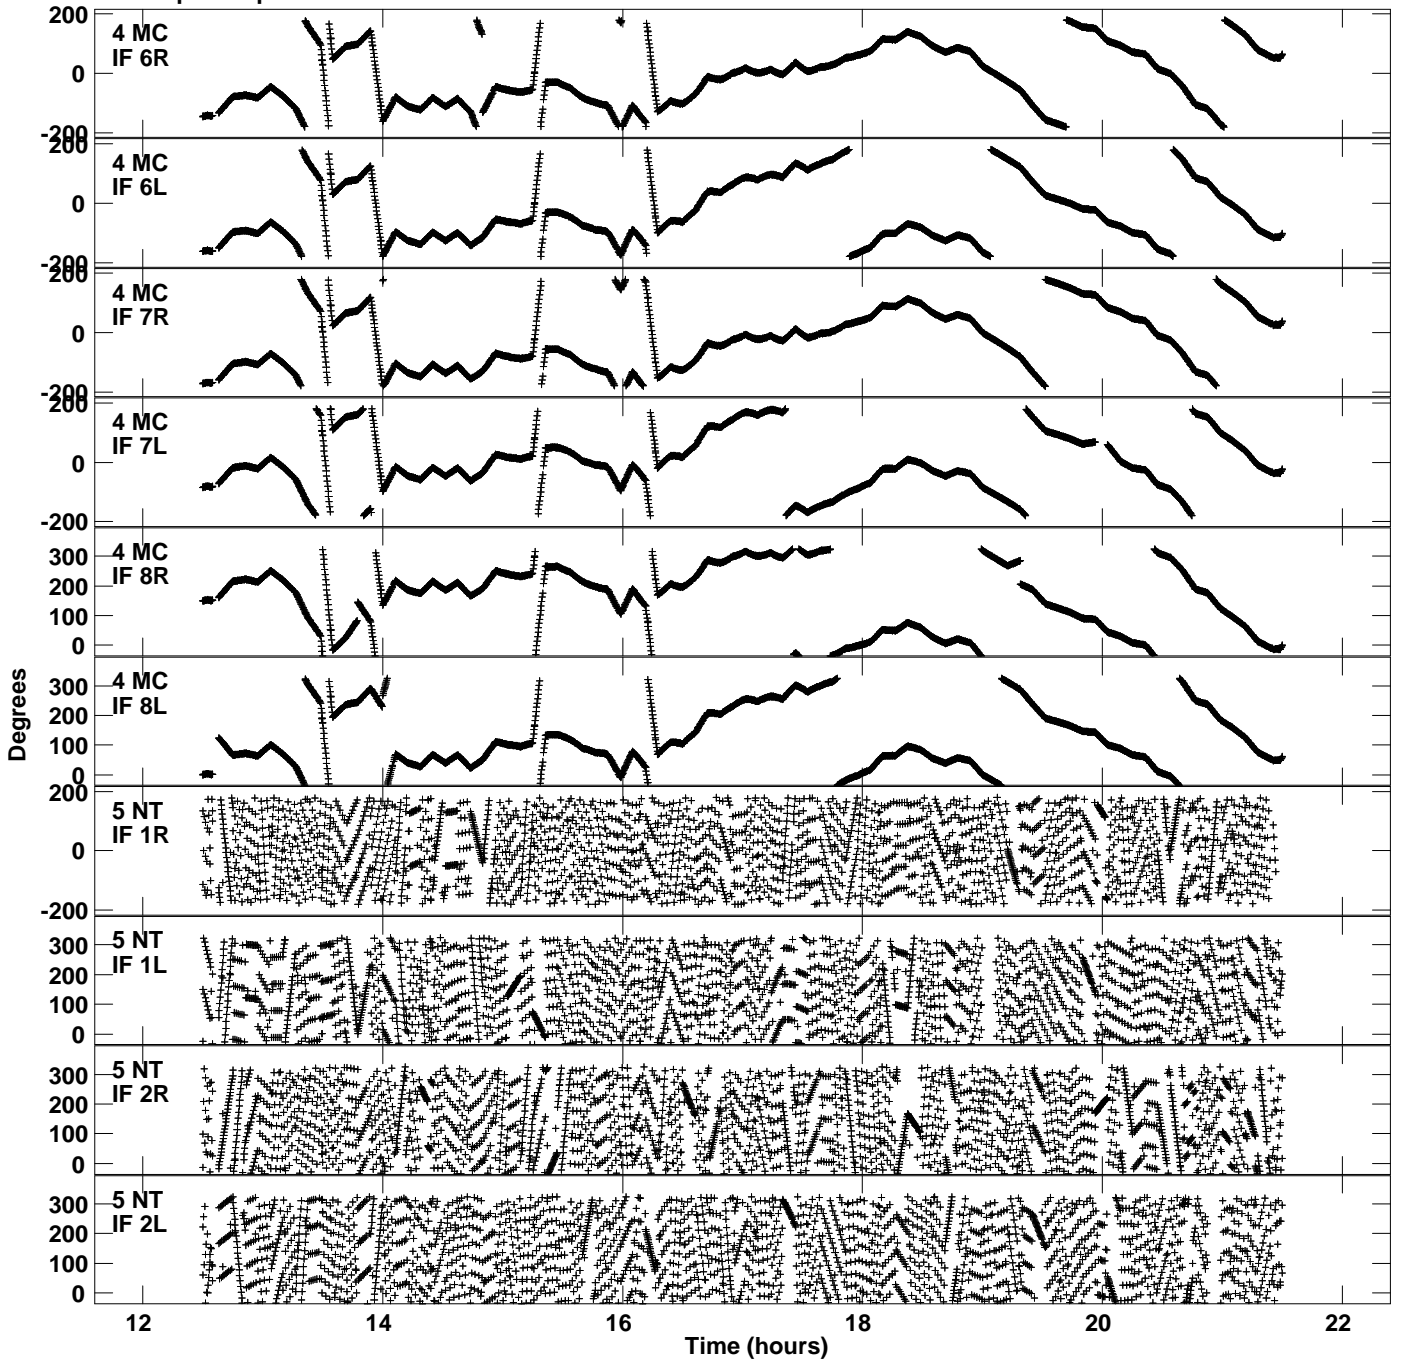

Plot file version 3 created 04-NOV-2021 22:39:37  
Gain phs vs UTC time for EC077A.UVDATA.1  
CL 4 Rpol & Lpol IF 1 - 8

Plot file version 4 created 04-NOV-2021 22:39:37  
Gain phs vs UTC time for EC077A.UVDATA.1  
CL 4 Rpol & Lpol IF 1 - 8

Plot file version 5 created 04-NOV-2021 22:39:37  
Gain phs vs UTC time for EC077A.UVDATA.1  
CL 4 Rpol & Lpol IF 1 - 8

Plot file version 6 created 04-NOV-2021 22:39:37  
Gain phs vs UTC time for EC077A.UVDATA.1  
CL 4 Rpol & Lpol IF 1 - 8