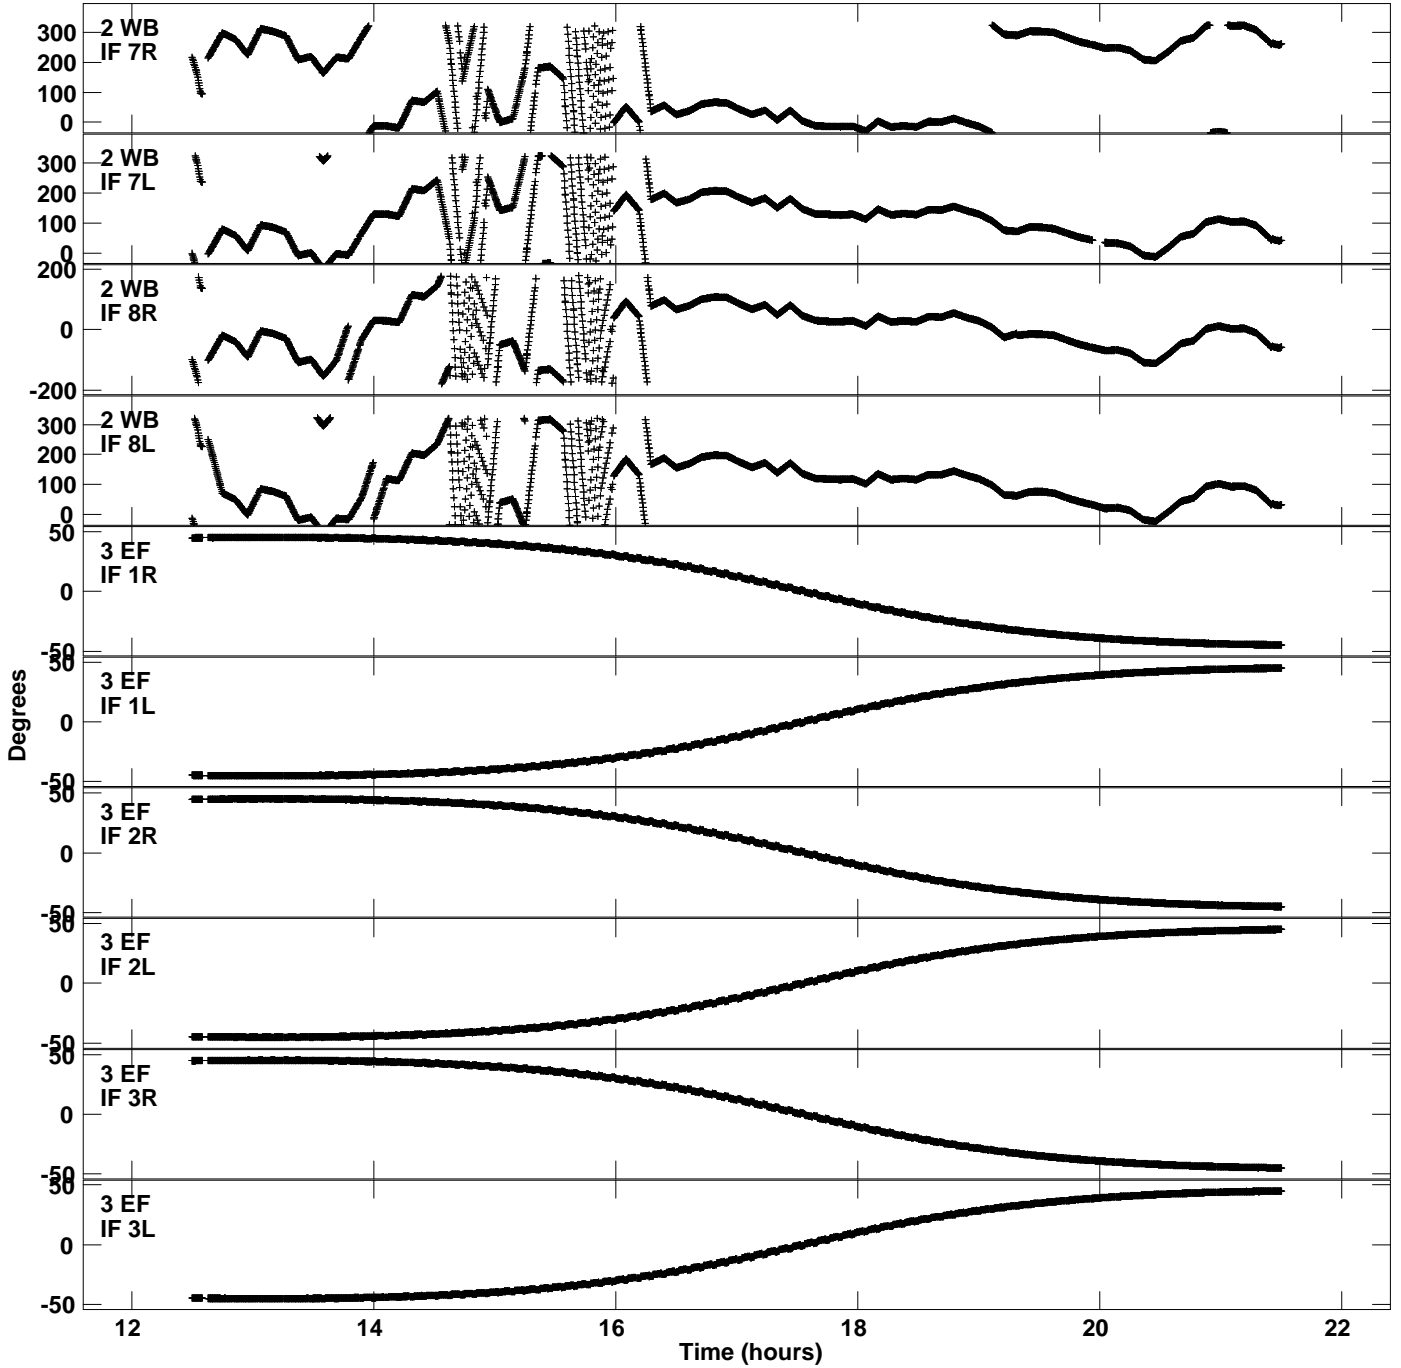

Plot file version 3 created 04-NOV-2021 22:39:37
Gain phs vs UTC time for EC077A.UVDATA.1
CL 4 Rpol & Lpol IF 1 - 8