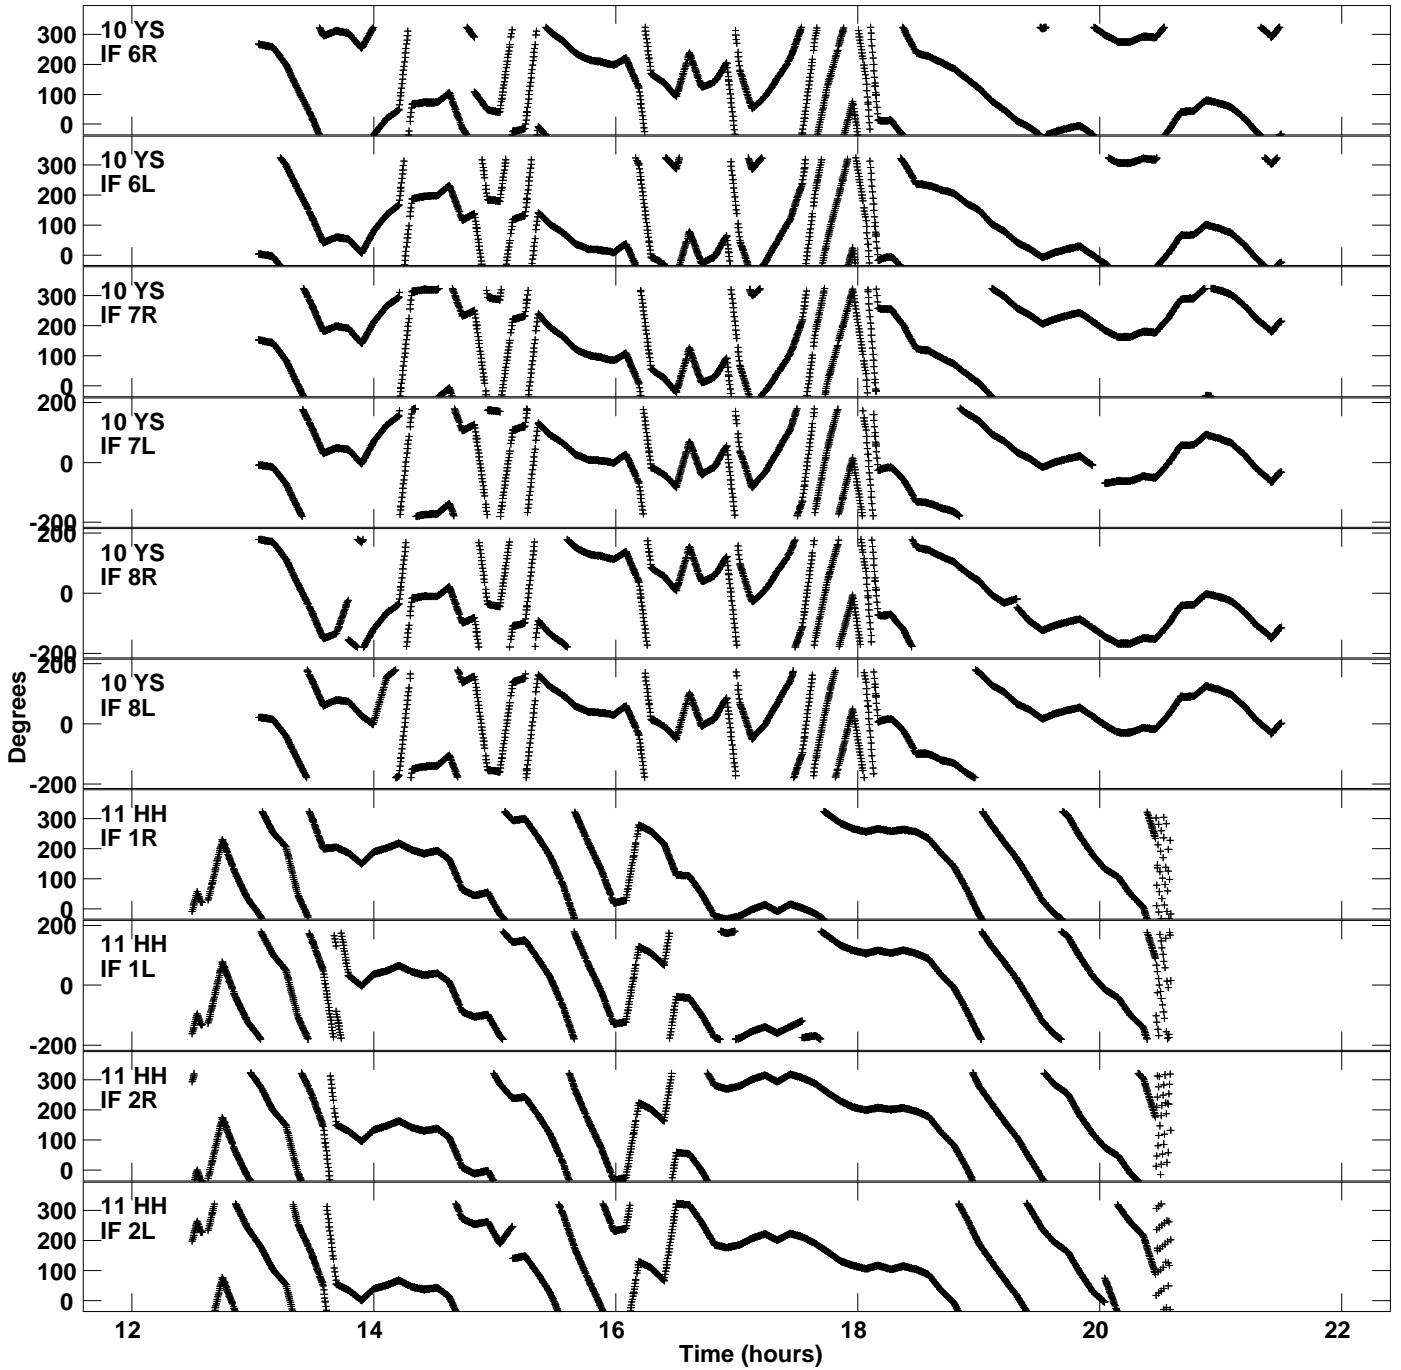

Plot file version 14 created 04-NOV-2021 22:39:37
Gain phs vs UTC time for EC077A.UVDATA.1
CL 4 Rpol & Lpol IF 1 - 8