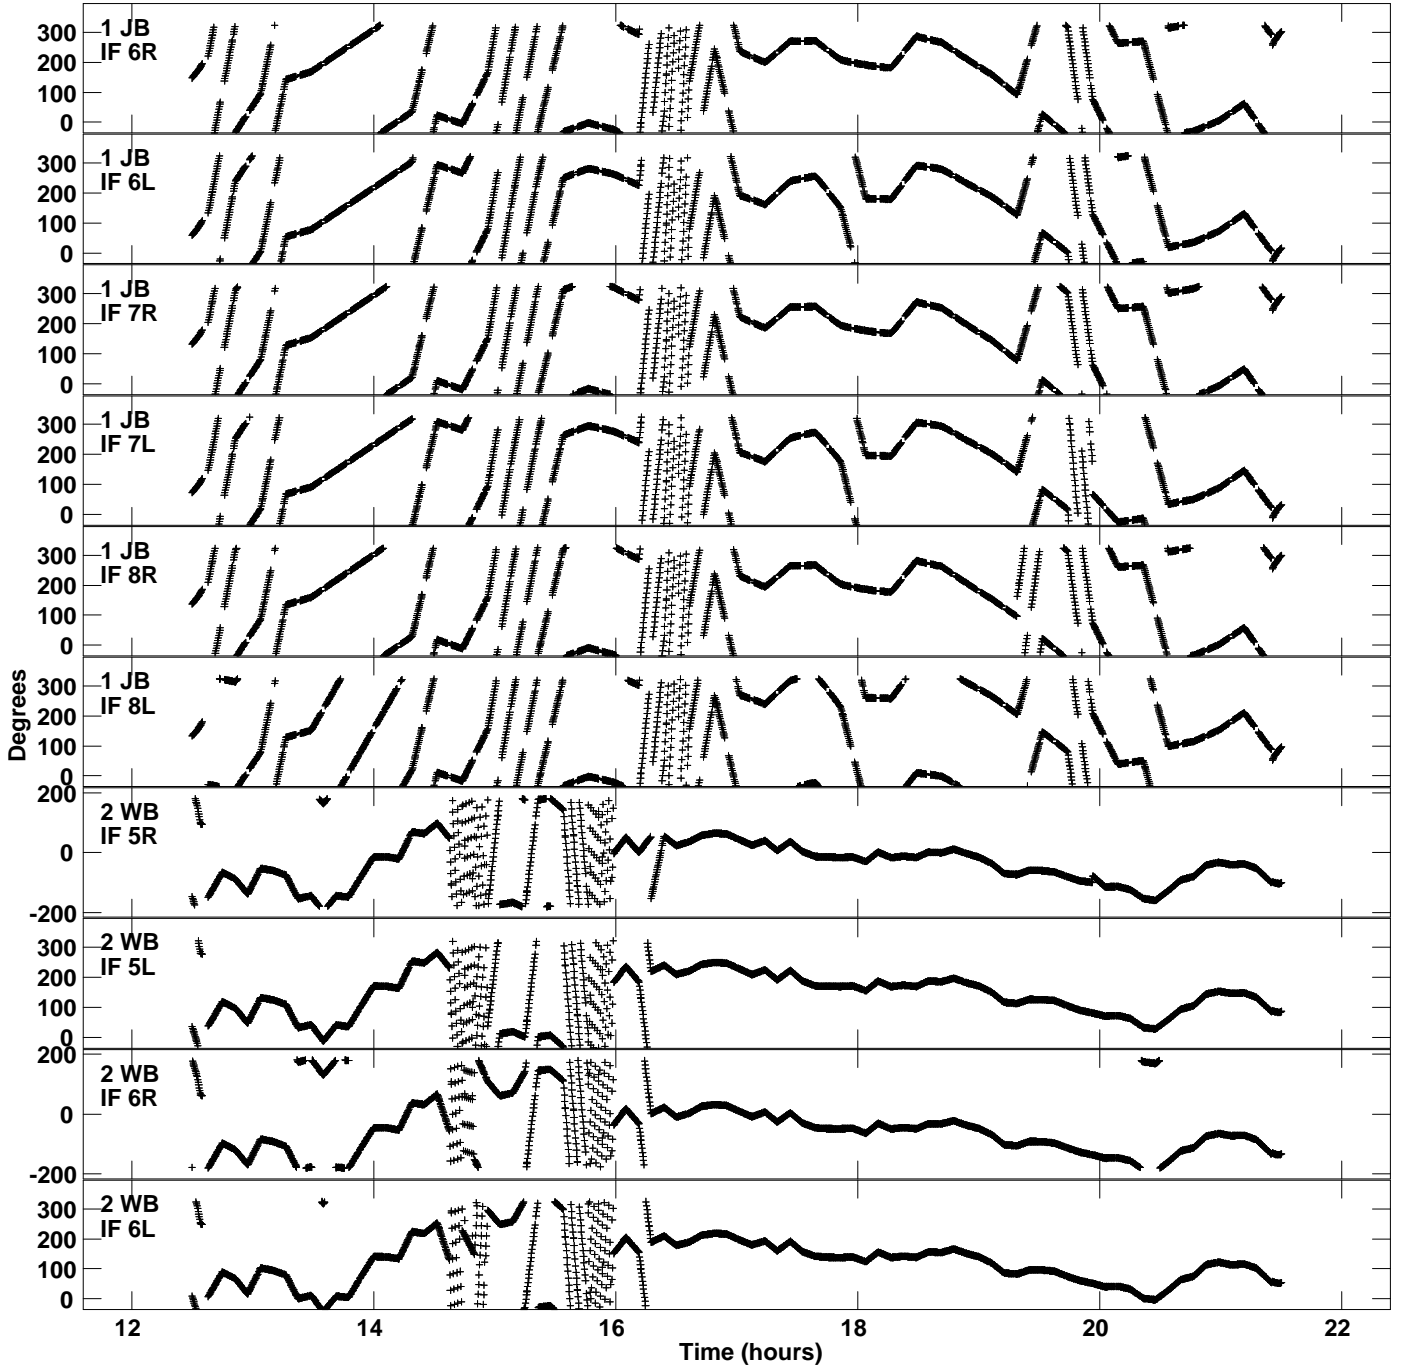

Plot file version 1 created 04-NOV-2021 22:39:37  
Gain phs vs UTC time for EC077A.UVDATA.1  
CL 4 Rpol & Lpol IF 1 - 8

Plot file version 2 created 04-NOV-2021 22:39:37  
Gain phs vs UTC time for EC077A.UVDATA.1  
CL 4 Rpol & Lpol IF 1 - 8

Plot file version 3 created 04-NOV-2021 22:39:37  
Gain phs vs UTC time for EC077A.UVDATA.1  
CL 4 Rpol & Lpol IF 1 - 8

Plot file version 4 created 04-NOV-2021 22:39:37  
Gain phs vs UTC time for EC077A.UVDATA.1  
CL 4 Rpol & Lpol IF 1 - 8

Plot file version 5 created 04-NOV-2021 22:39:37  
Gain phs vs UTC time for EC077A.UVDATA.1  
CL 4 Rpol & Lpol IF 1 - 8

Plot file version 6 created 04-NOV-2021 22:39:37  
Gain phs vs UTC time for EC077A.UVDATA.1  
CL 4 Rpol & Lpol IF 1 - 8

Plot file version 7 created 04-NOV-2021 22:39:37  
Gain phs vs UTC time for EC077A.UVDATA.1  
CL 4 Rpol & Lpol IF 1 - 8

Plot file version 8 created 04-NOV-2021 22:39:37  
Gain phs vs UTC time for EC077A.UVDATA.1  
CL 4 Rpol & Lpol IF 1 - 8