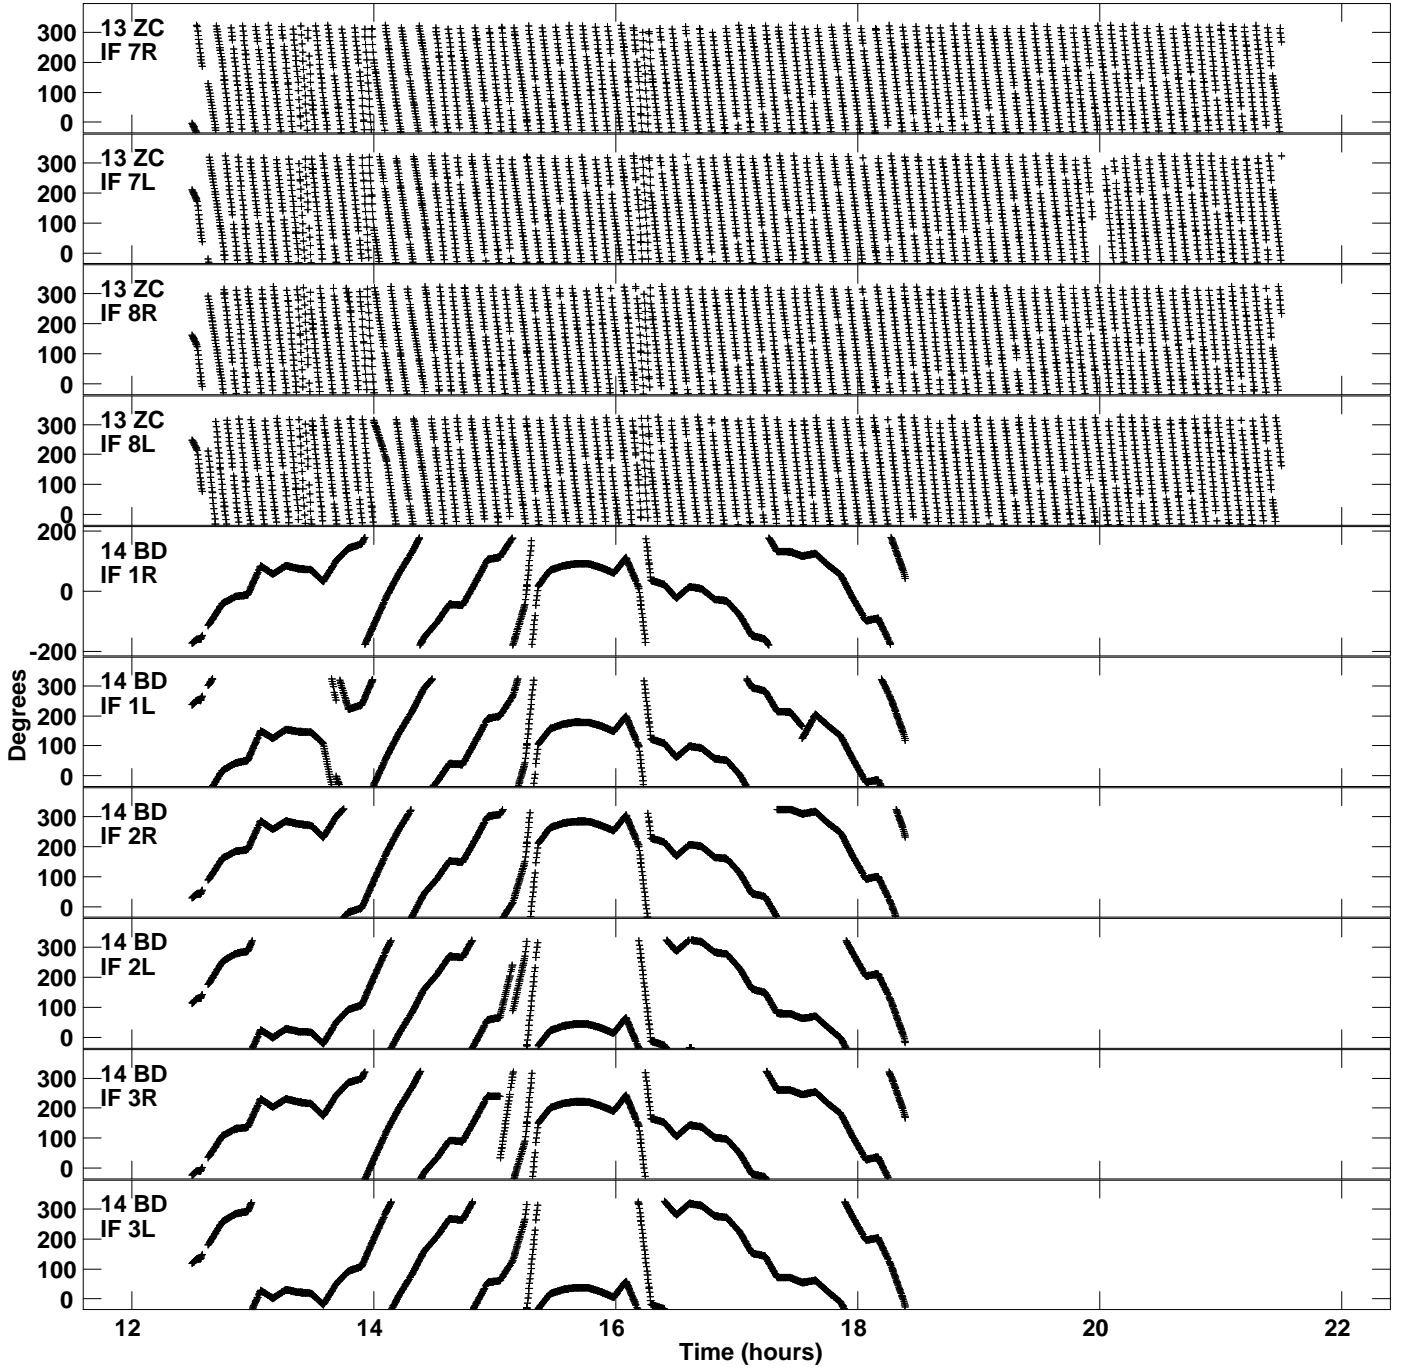

Plot file version 19 created 04-NOV-2021 22:39:37
Gain phs vs UTC time for EC077A.UVDATA.1
CL 4 Rpol & Lpol IF 1 - 8