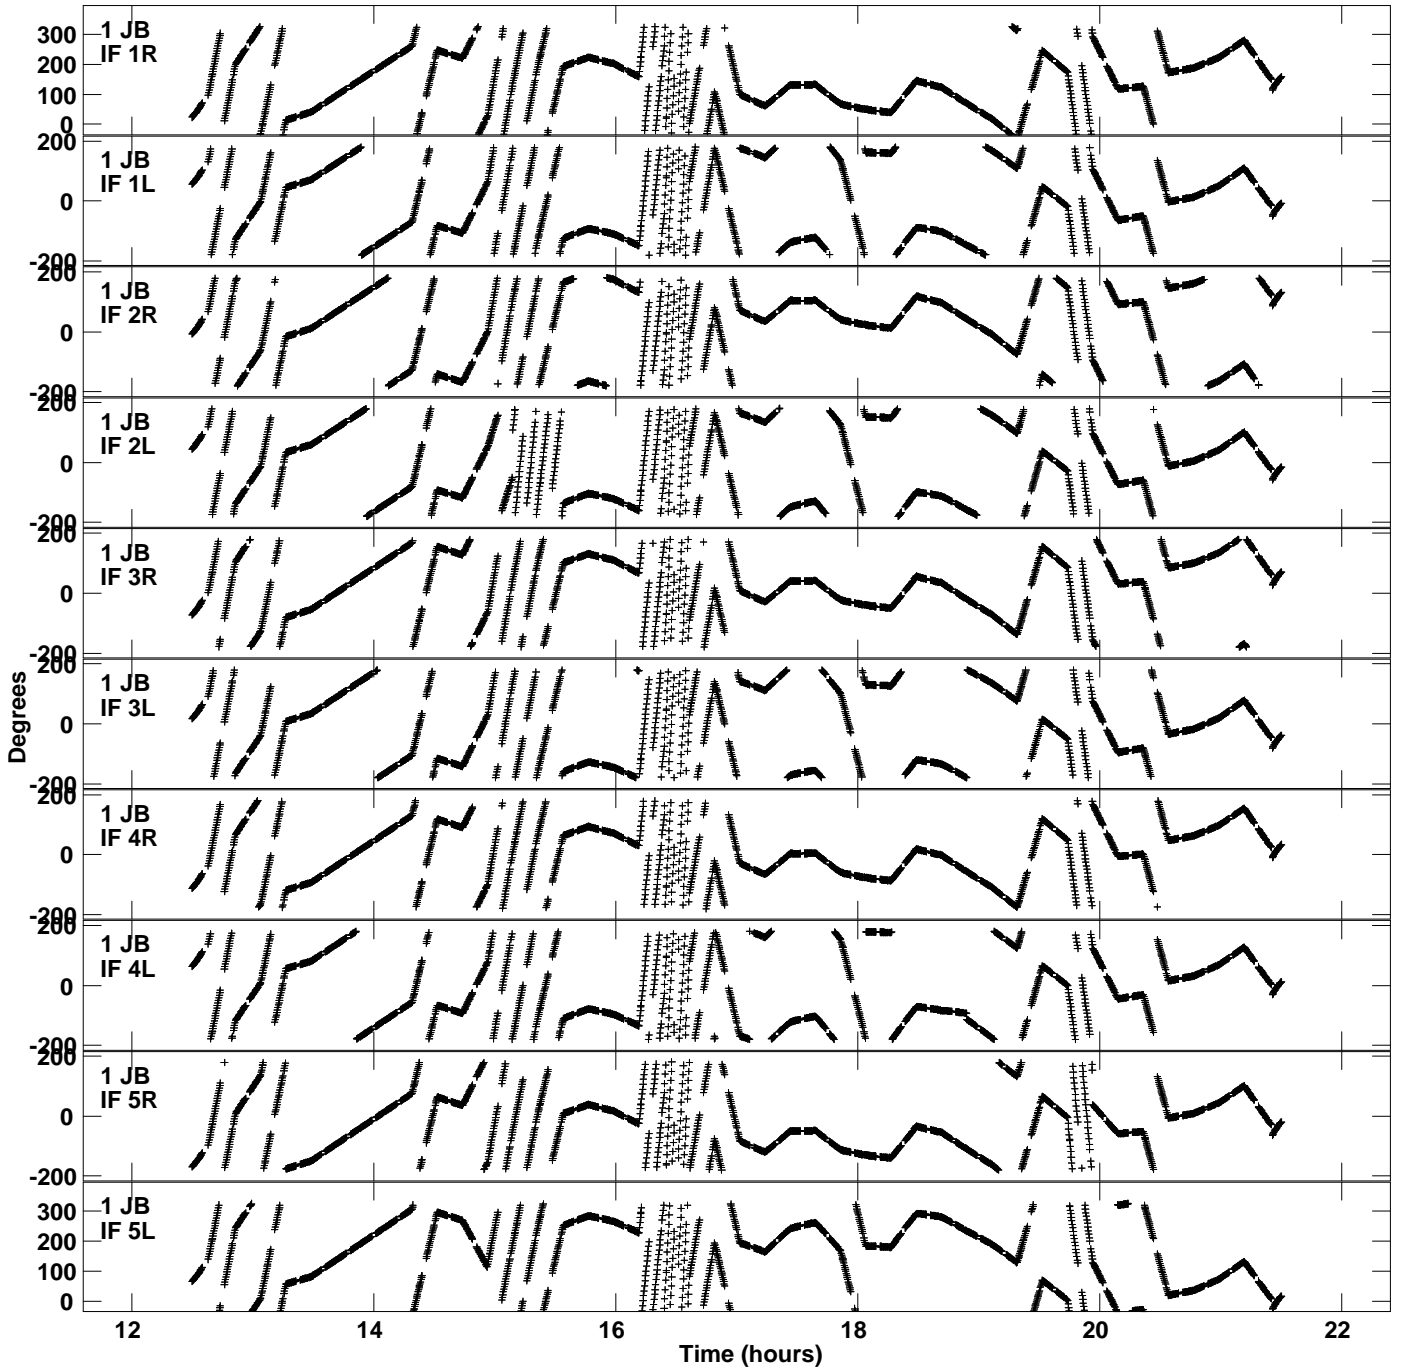

Plot file version 1 created 04-NOV-2021 22:39:37  
Gain phs vs UTC time for EC077A.UVDATA.1  
CL 4 Rpol & Lpol IF 1 - 8

Plot file version 2 created 04-NOV-2021 22:39:37  
Gain phs vs UTC time for EC077A.UVDATA.1  
CL 4 Rpol & Lpol IF 1 - 8