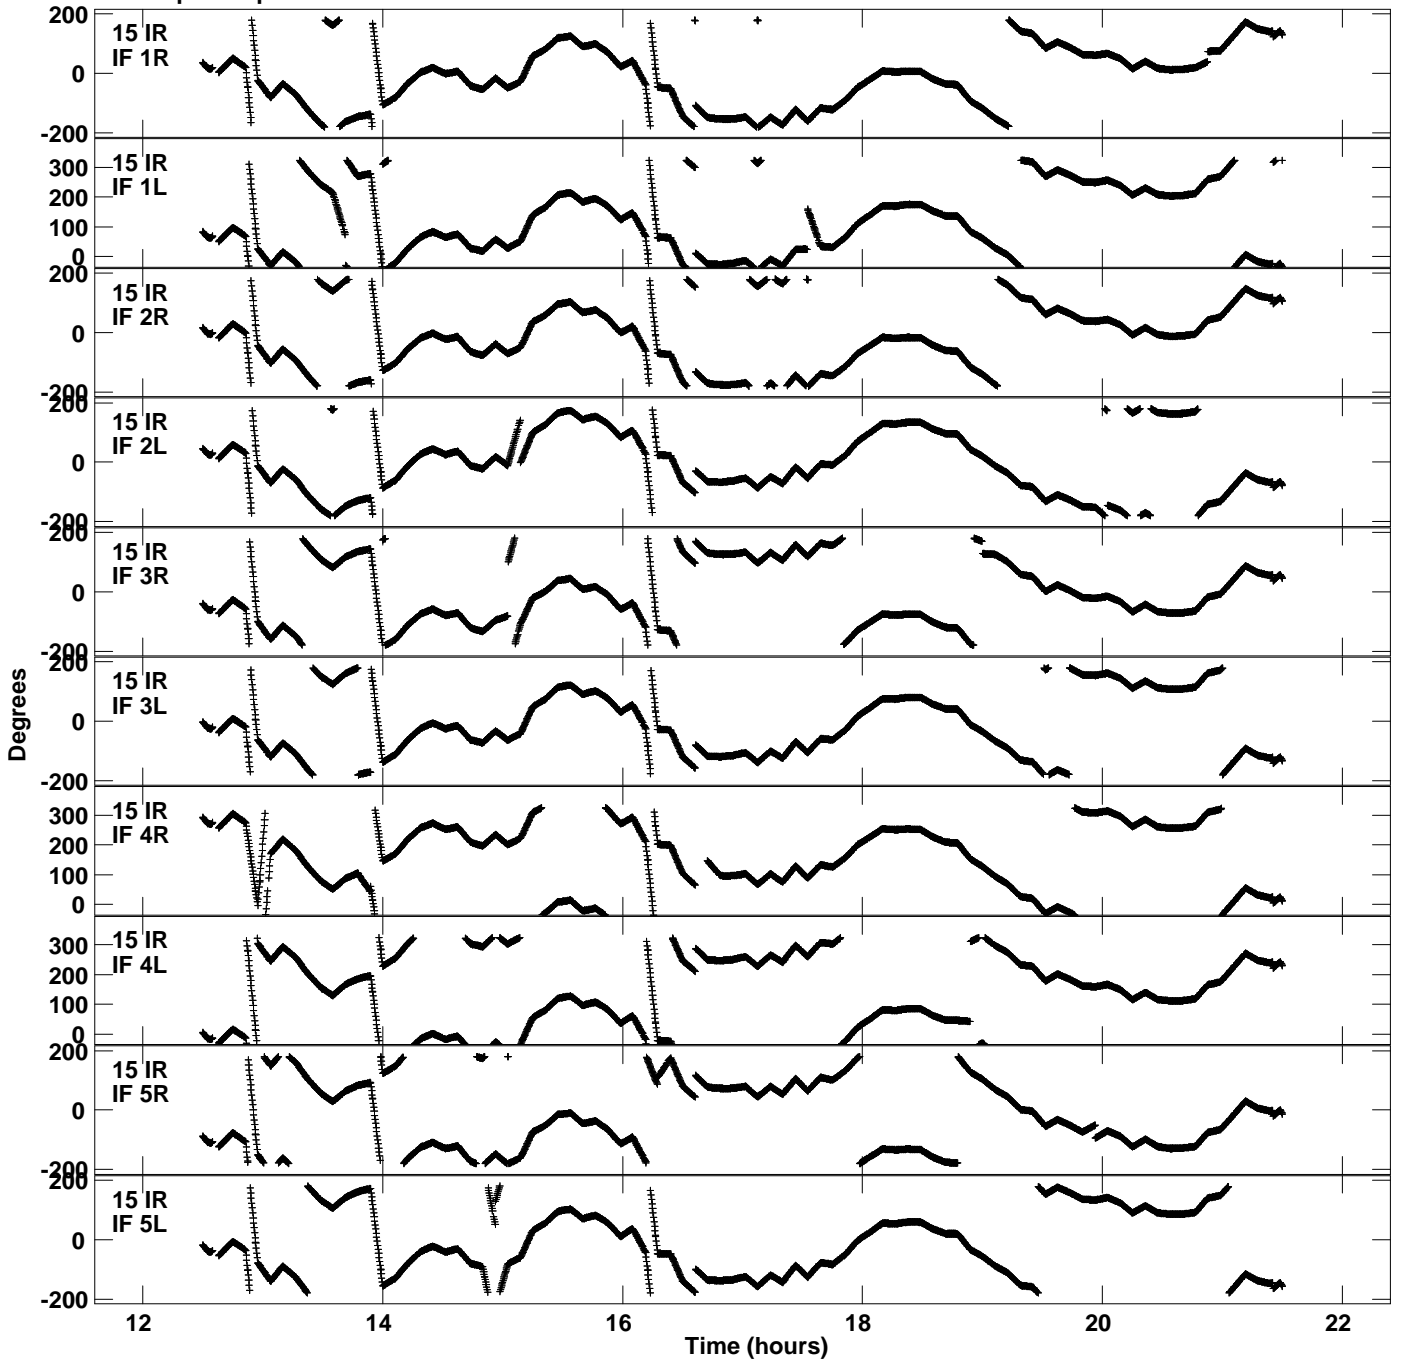

Plot file version 21 created 04-NOV-2021 22:39:37
Gain phs vs UTC time for EC077A.UVDATA.1
CL 4 Rpol & Lpol IF 1 - 8