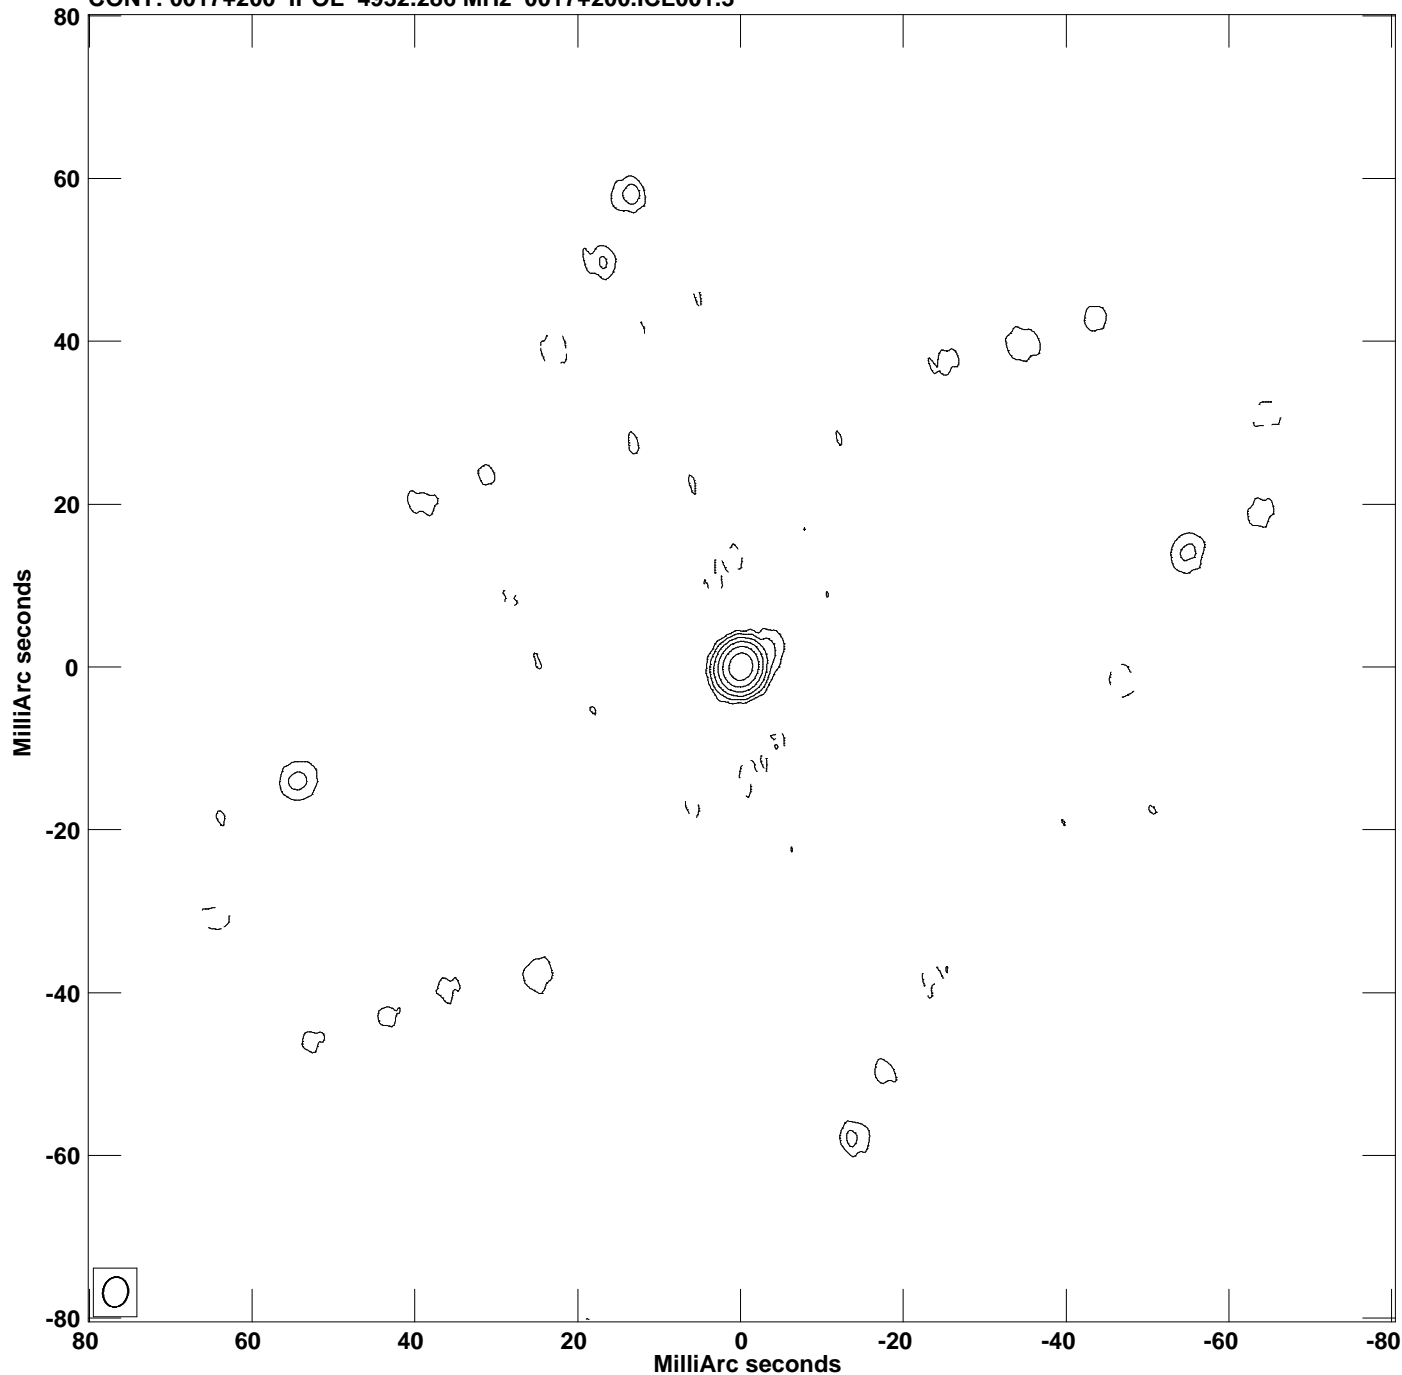

PLot file version 1 created 15-NOV-2021 12:43:52  
CONT: 0017+200 IPOL 4932.286 MHz 0017+200.ICL001.3

Center at RA 00 19 37.8544940 DEC 20 21 45.644530  
Cont peak brightness = 5.2957E-01 JY/BEAM  
Levs = 5.296E-03 \* (-1.77, 1.771, 3.543, 7.086, 14.17, 28.34, 56.69)