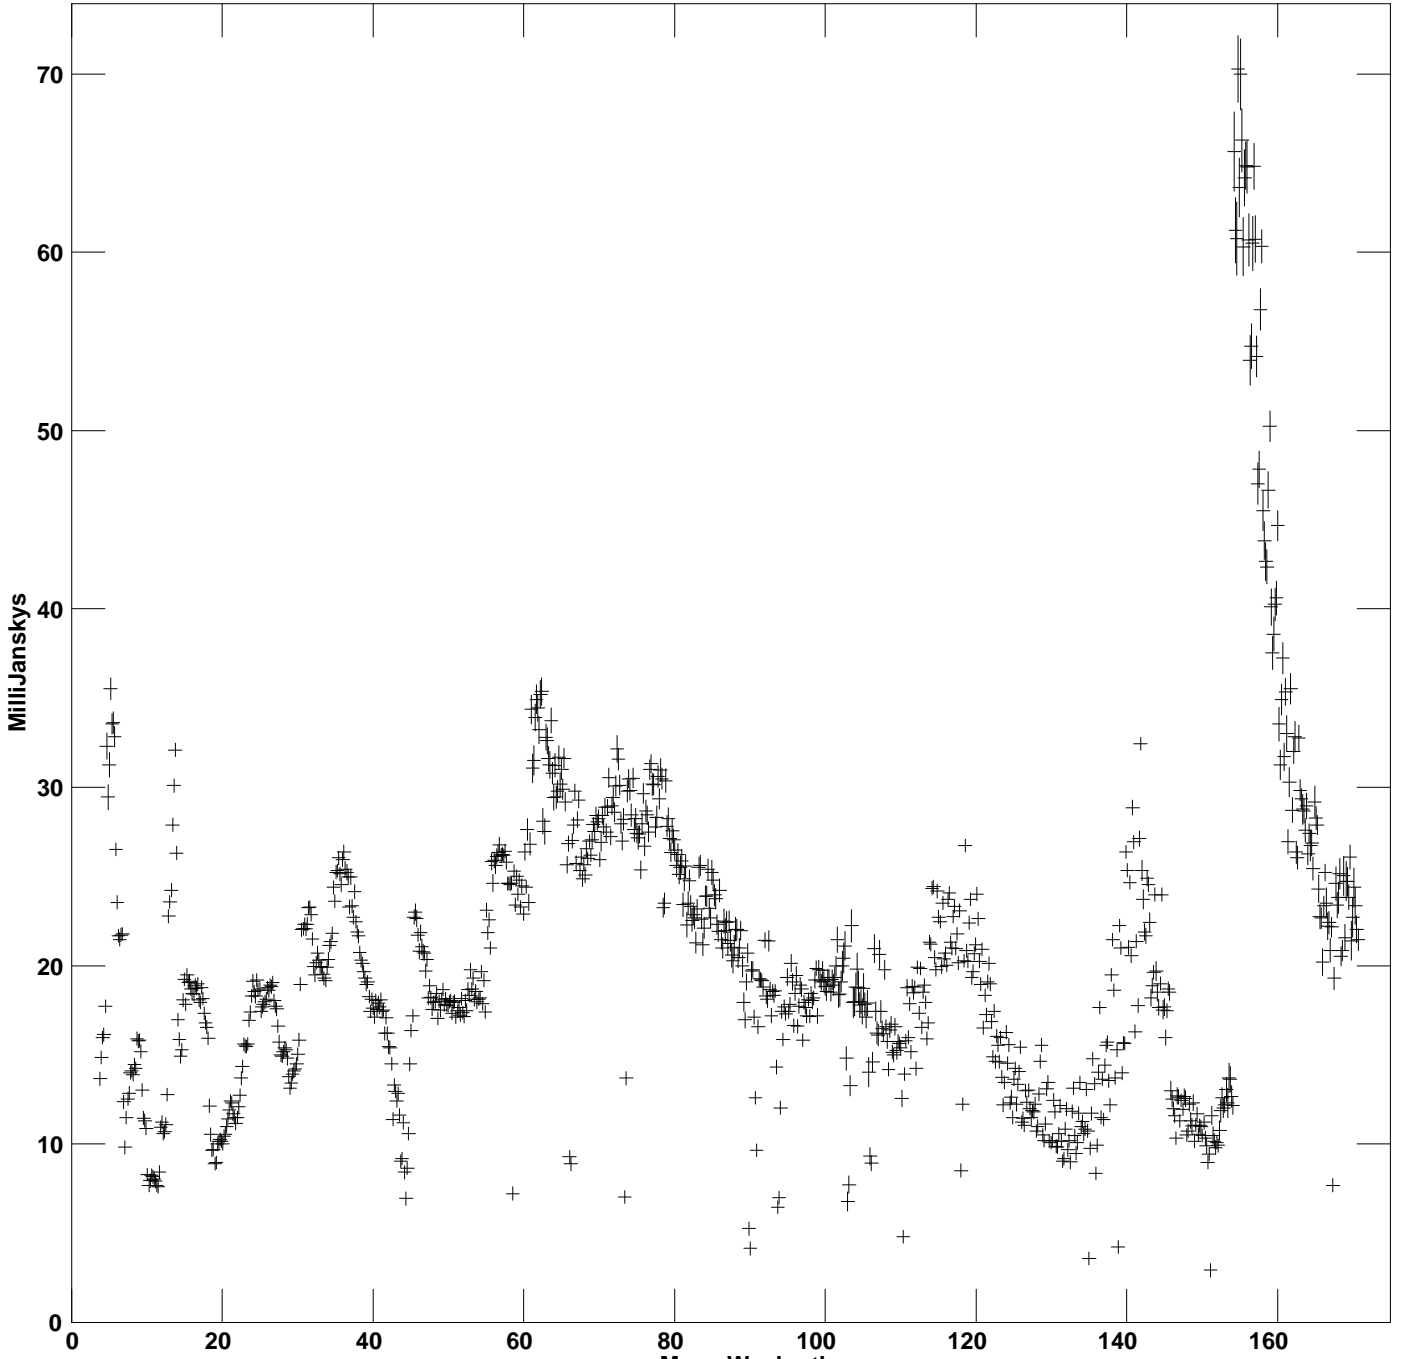

Plot file version 1 created 15-NOV-2021 12:44:35
Amplitude vs UV dist for LP349-25.MULTI.1 Source:LP349-25
Ants * - * Stokes I IF# 1 - 8 Chan# 1

Freq = 4.8147 GHz, Bw = 32.000 MHz