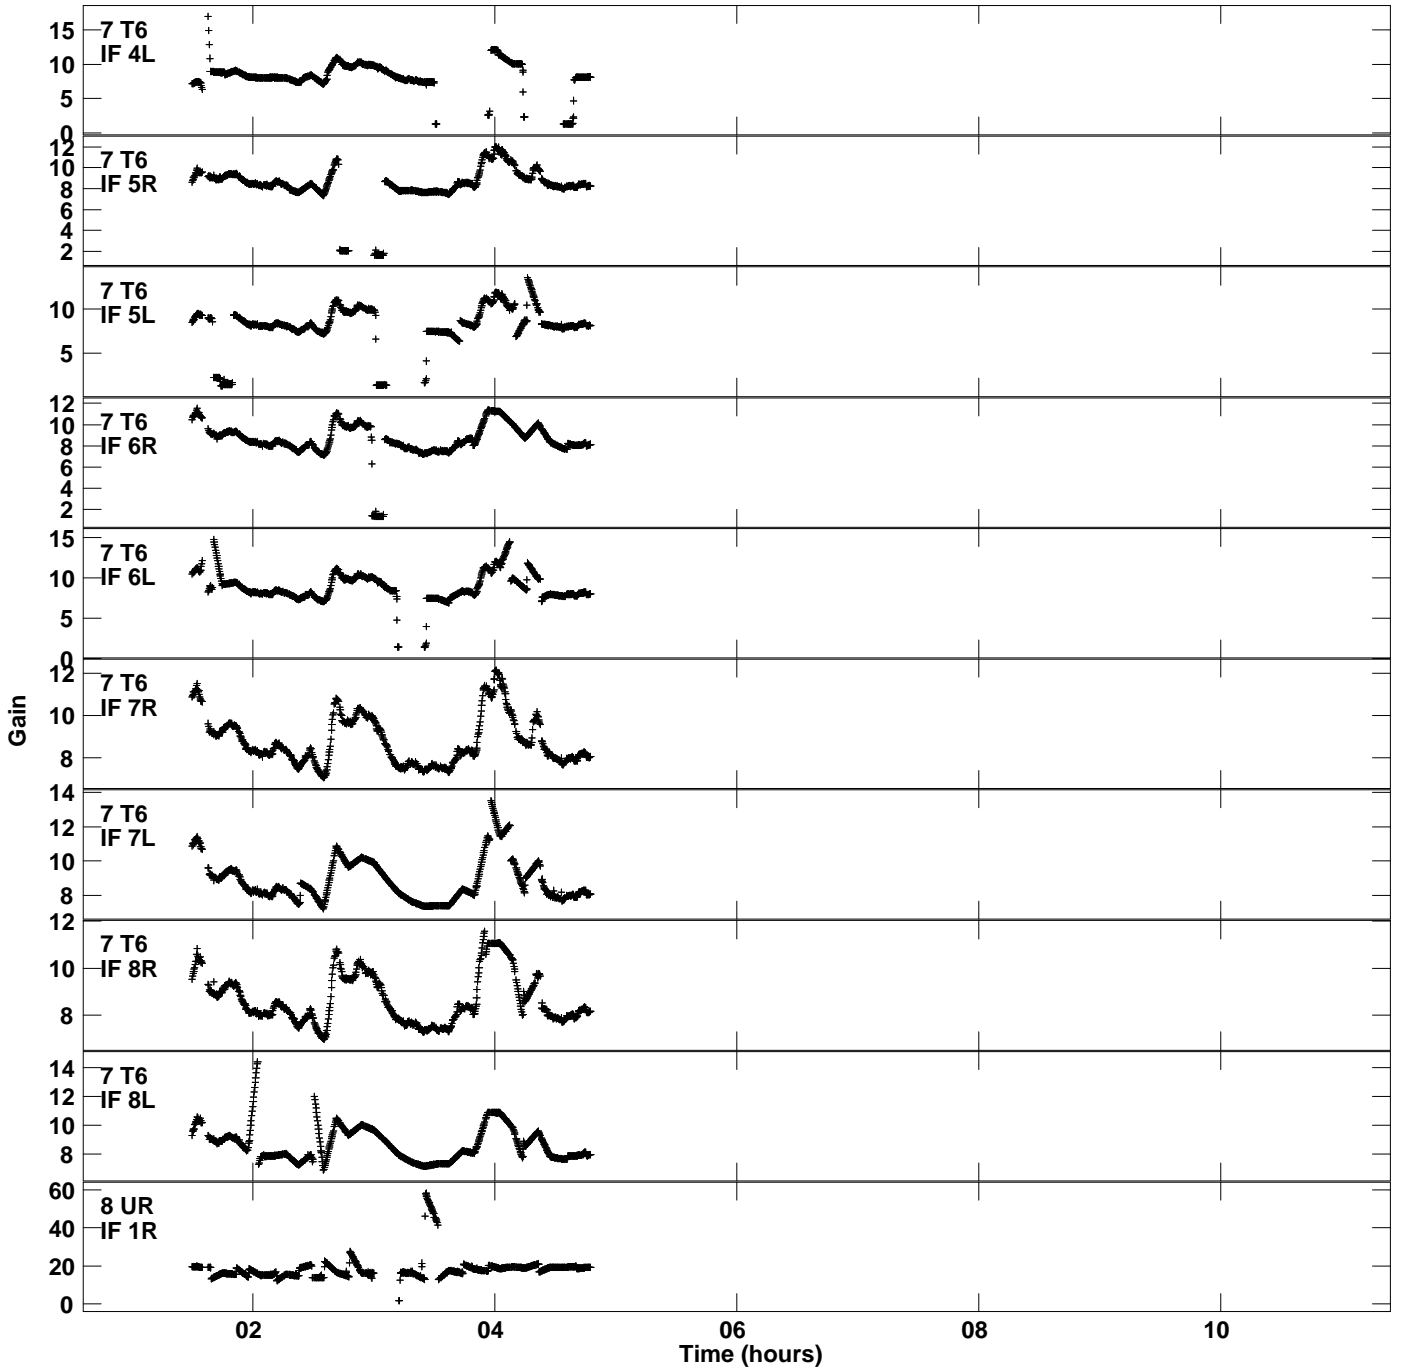

Plot file version 5 created 15-NOV-2021 12:44:49
Gain amp vs UTC time for EC077B.TMP.1
CL 5 Rpol & Lpol IF 1 - 8

Plot file version 6 created 15-NOV-2021 12:44:49
Gain amp vs UTC time for EC077B.TMP.1
CL 5 Rpol & Lpol IF 1 - 8

Plot file version 7 created 15-NOV-2021 12:44:49
Gain amp vs UTC time for EC077B.TMP.1
CL 5 Rpol & Lpol IF 1 - 8

Plot file version 8 created 15-NOV-2021 12:44:49
Gain amp vs UTC time for EC077B.TMP.1
CL 5 Rpol & Lpol IF 1 - 8

Plot file version 9 created 15-NOV-2021 12:44:49
Gain amp vs UTC time for EC077B.TMP.1
CL 5 Rpol & Lpol IF 1 - 8

Plot file version 10 created 15-NOV-2021 12:44:49
Gain amp vs UTC time for EC077B.TMP.1
CL 5 Rpol & Lpol IF 1 - 8

Plot file version 11 created 15-NOV-2021 12:44:49
Gain amp vs UTC time for EC077B.TMP.1
CL 5 Rpol & Lpol IF 1 - 8

Plot file version 12 - created 15-NOV-2021 12:44:49
Gain amp vs UTC time for EC077B.TMP.1
CL 5 Rpol & Lpol IF 1 - 8