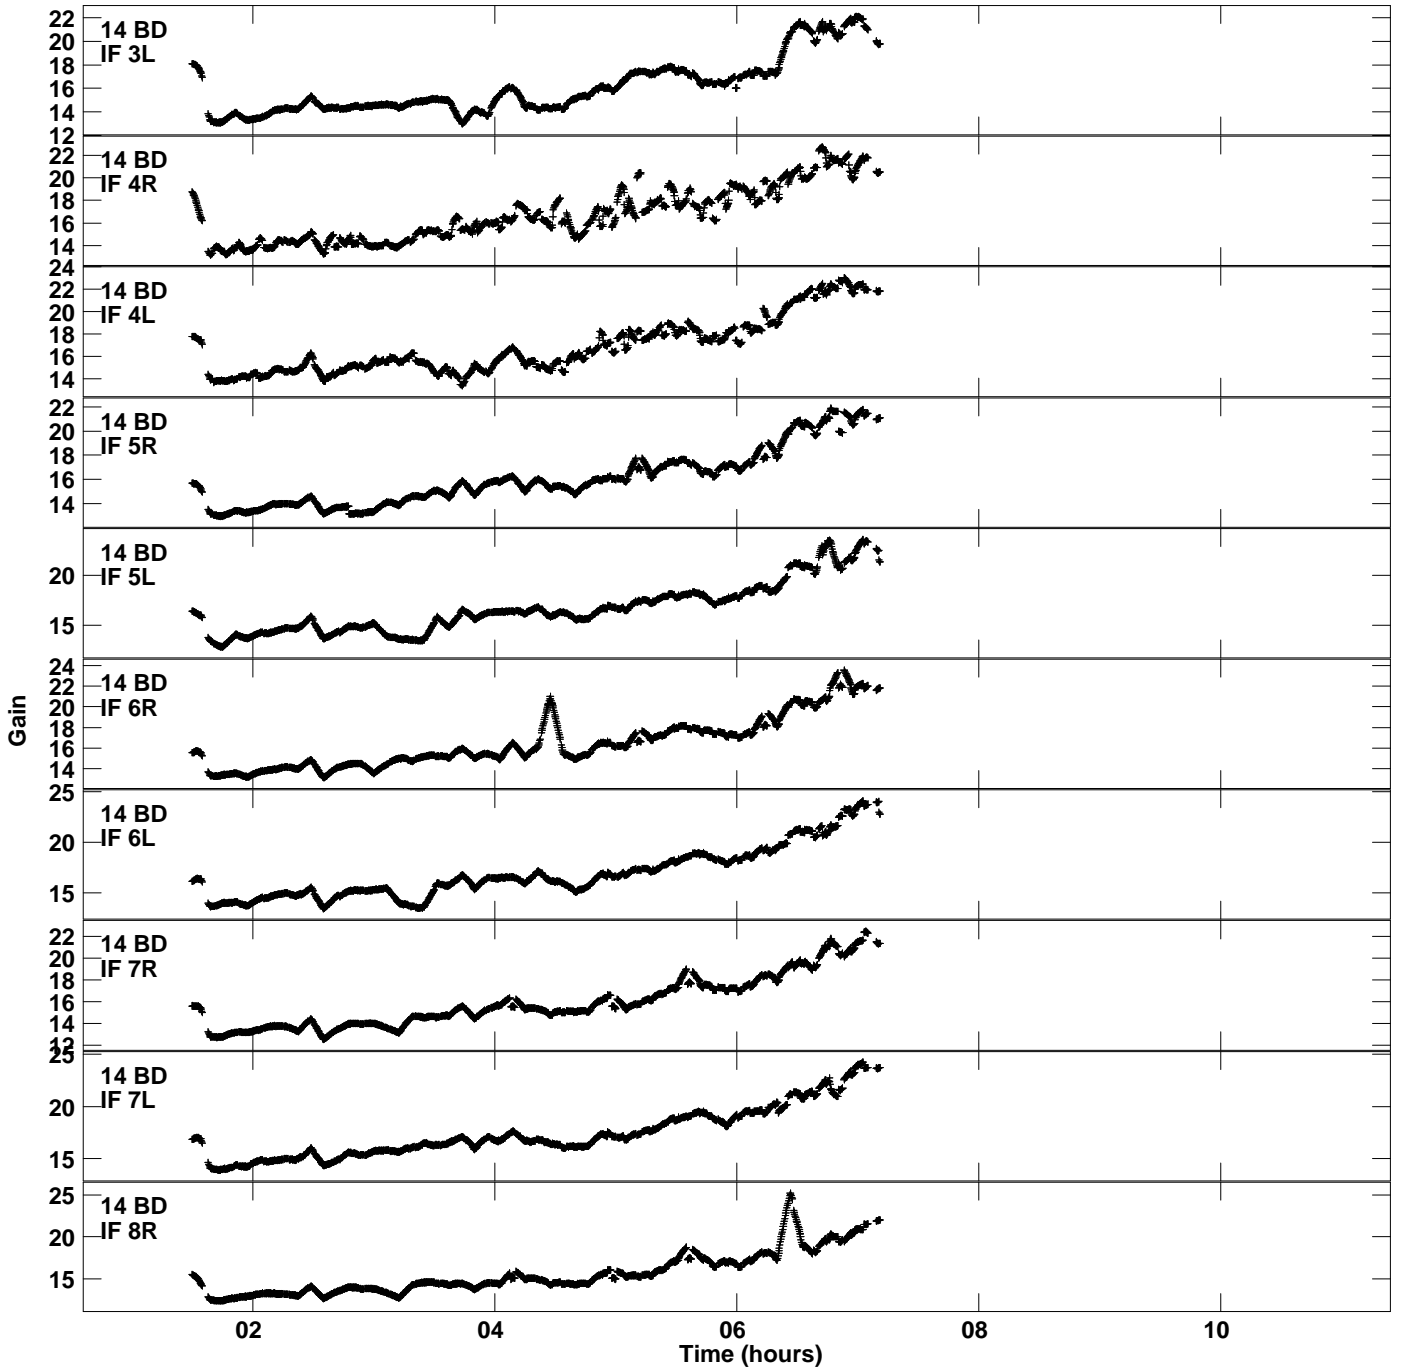

Plot file version 21 created 15-NOV-2021 12:44:49
Gain amp vs UTC time for EC077B.TMP.1
CL 5 Rpol & Lpol IF 1 - 8