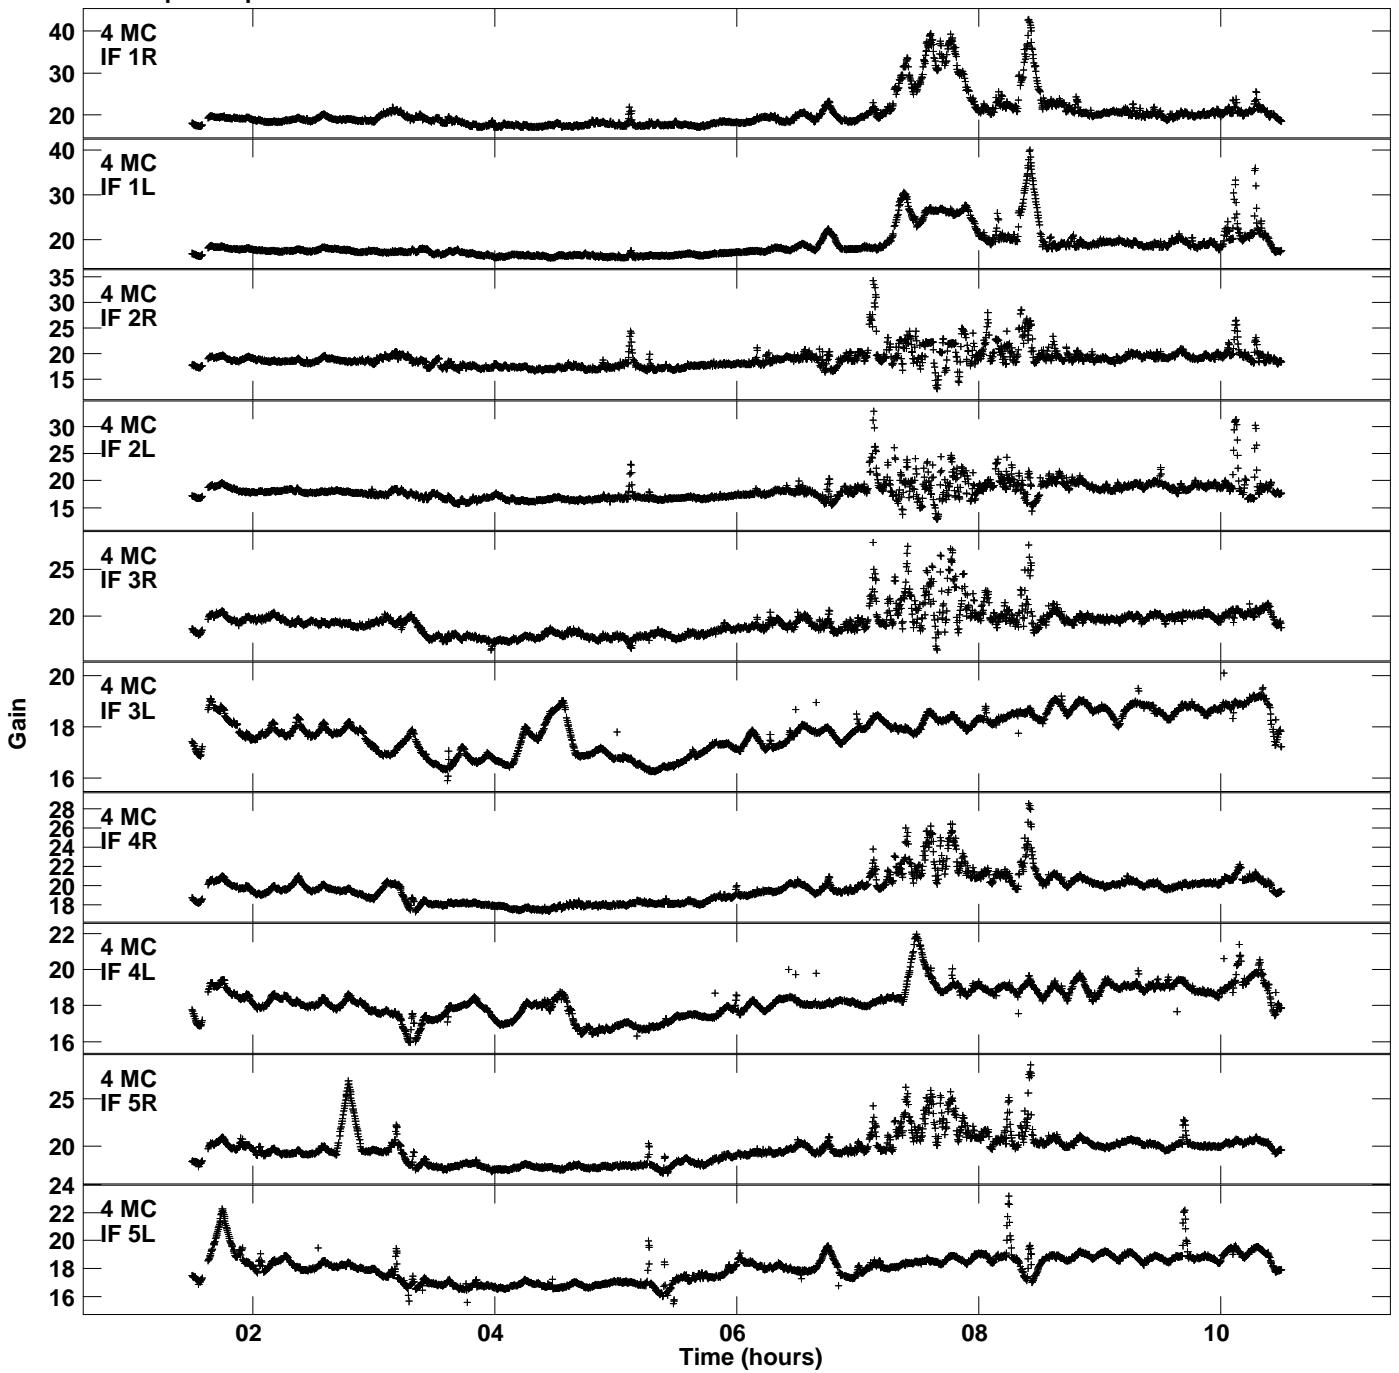

Plot file version 1 created 15-NOV-2021 12:44:49
Gain amp vs UTC time for EC077B.TMP.1
CL 5 Rpol & Lpol IF 1 - 8

Plot file version 2 created 15-NOV-2021 12:44:49
Gain amp vs UTC time for EC077B.TMP.1
CL 5 Rpol & Lpol IF 1 - 8

Plot file version 3 created 15-NOV-2021 12:44:49
Gain amp vs UTC time for EC077B.TMP.1
CL 5 Rpol & Lpol IF 1 - 8

Plot file version 4 created 15-NOV-2021 12:44:49
Gain amp vs UTC time for EC077B.TMP.1
CL 5 Rpol & Lpol IF 1 - 8

Plot file version 5 created 15-NOV-2021 12:44:49
Gain amp vs UTC time for EC077B.TMP.1
CL 5 Rpol & Lpol IF 1 - 8

Plot file version 6 created 15-NOV-2021 12:44:49
Gain amp vs UTC time for EC077B.TMP.1
CL 5 Rpol & Lpol IF 1 - 8

Plot file version 15 created 15-NOV-2021 12:44:49
Gain amp vs UTC time for EC077B.TMP.1
CL 5 Rpol & Lpol IF 1 - 8

Plot file version 16 created 15-NOV-2021 12:44:49
Gain amp vs UTC time for EC077B.TMP.1
CL 5 Rpol & Lpol IF 1 - 8