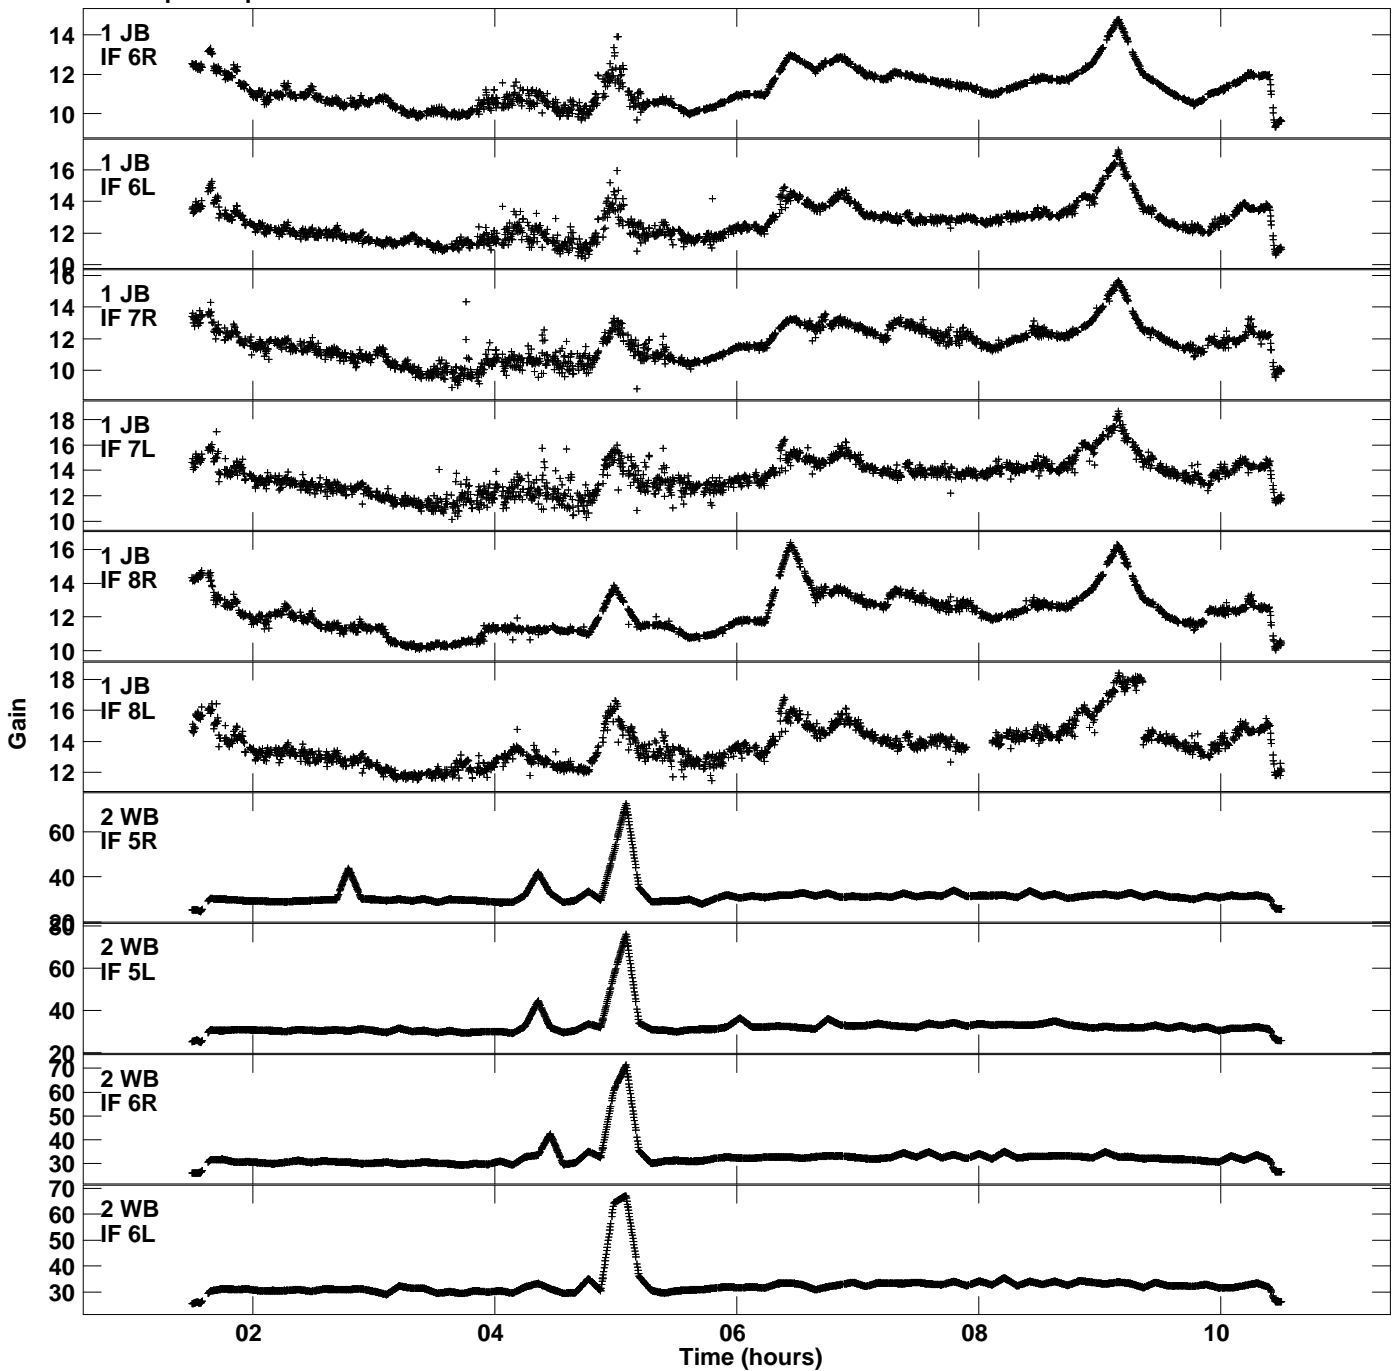

Plot file version 1 created 15-NOV-2021 12:44:49
Gain amp vs UTC time for EC077B.TMP.1
CL 5 Rpol & Lpol IF 1 - 8

Plot file version 2 created 15-NOV-2021 12:44:49
Gain amp vs UTC time for EC077B.TMP.1
CL 5 Rpol & Lpol IF 1 - 8

Plot file version 3 created 15-NOV-2021 12:44:49
Gain amp vs UTC time for EC077B.TMP.1
CL 5 Rpol & Lpol IF 1 - 8

Plot file version 4 created 15-NOV-2021 12:44:49
Gain amp vs UTC time for EC077B.TMP.1
CL 5 Rpol & Lpol IF 1 - 8

Plot file version 5 created 15-NOV-2021 12:44:49
Gain amp vs UTC time for EC077B.TMP.1
CL 5 Rpol & Lpol IF 1 - 8

Plot file version 6 created 15-NOV-2021 12:44:49
Gain amp vs UTC time for EC077B.TMP.1
CL 5 Rpol & Lpol IF 1 - 8

Plot file version 7 created 15-NOV-2021 12:44:49
Gain amp vs UTC time for EC077B.TMP.1
CL 5 Rpol & Lpol IF 1 - 8

Plot file version 8 created 15-NOV-2021 12:44:49
Gain amp vs UTC time for EC077B.TMP.1
CL 5 Rpol & Lpol IF 1 - 8