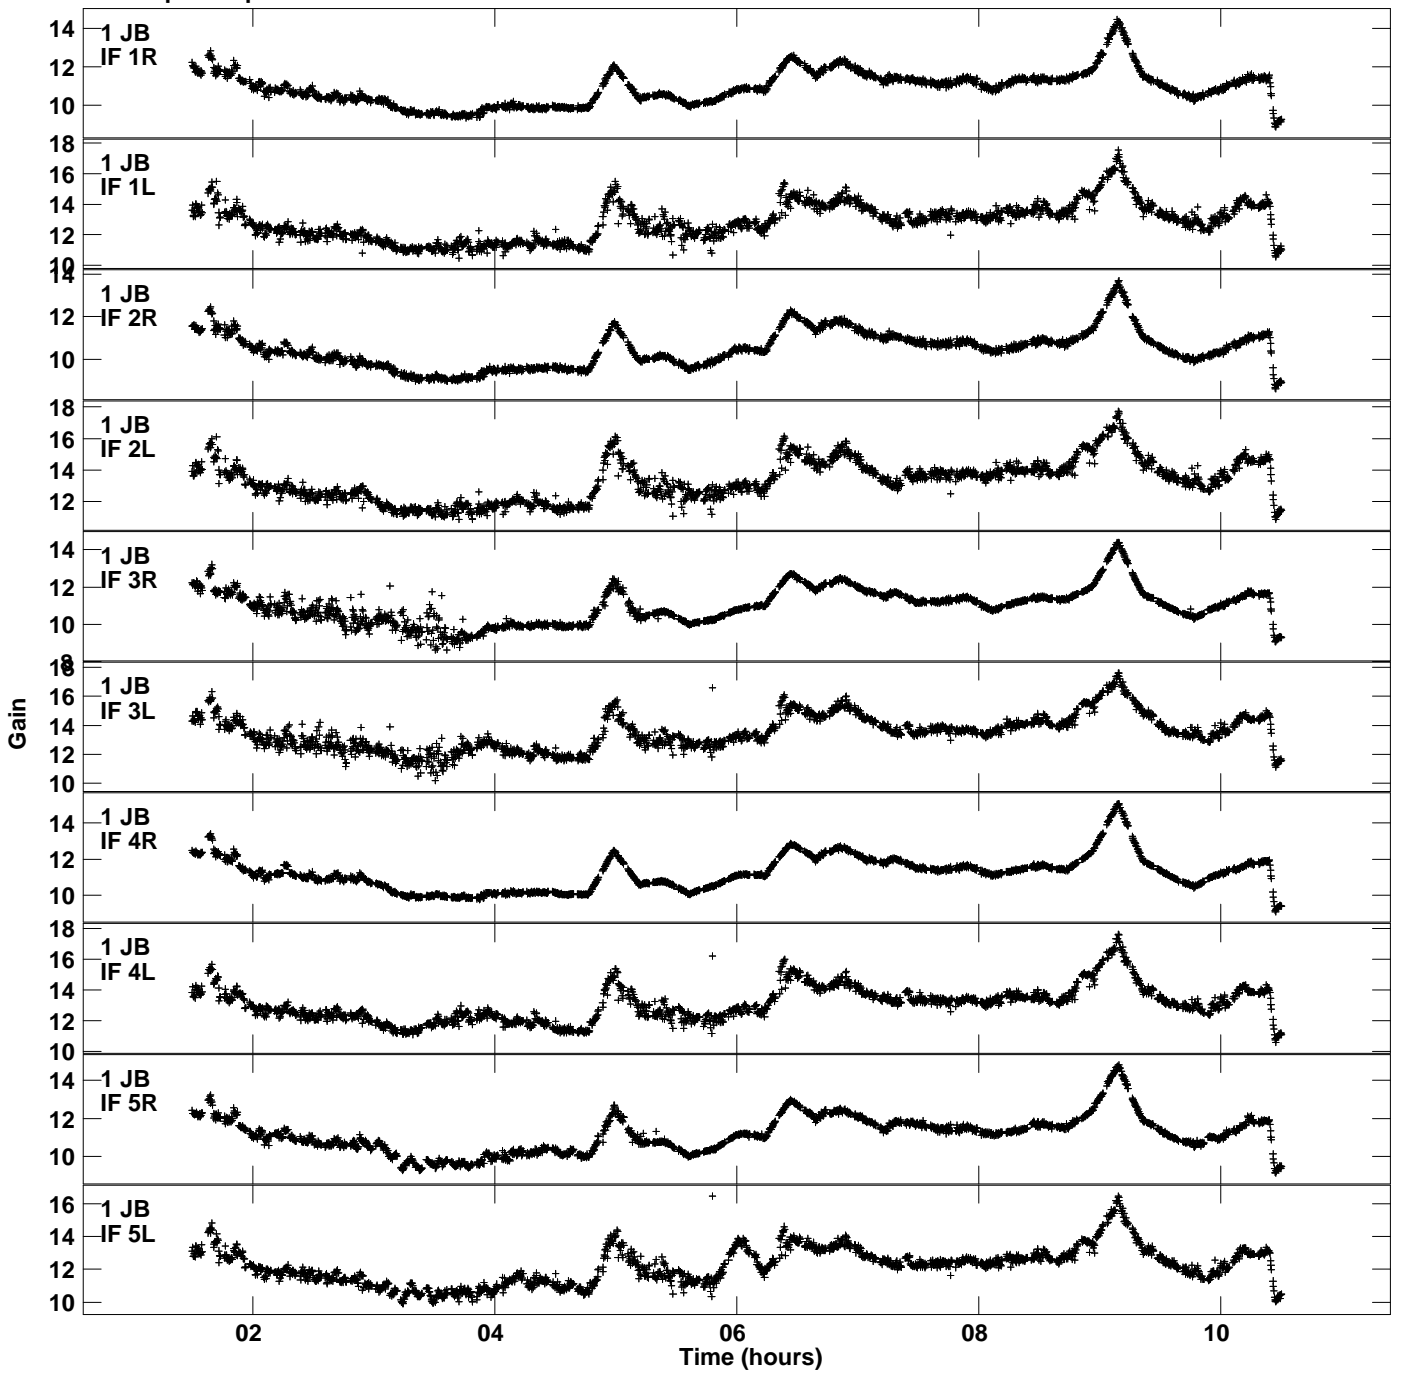

Plot file version 1 created 15-NOV-2021 12:44:49
Gain amp vs UTC time for EC077B.TMP.1
CL 5 Rpol & Lpol IF 1 - 8

Plot file version 2 created 15-NOV-2021 12:44:49
Gain amp vs UTC time for EC077B.TMP.1
CL 5 Rpol & Lpol IF 1 - 8

Plot file version 3 created 15-NOV-2021 12:44:49
Gain amp vs UTC time for EC077B.TMP.1
CL 5 Rpol & Lpol IF 1 - 8

Plot file version 4 created 15-NOV-2021 12:44:49
Gain amp vs UTC time for EC077B.TMP.1
CL 5 Rpol & Lpol IF 1 - 8

Plot file version 5 created 15-NOV-2021 12:44:49
Gain amp vs UTC time for EC077B.TMP.1
CL 5 Rpol & Lpol IF 1 - 8

Plot file version 6 created 15-NOV-2021 12:44:49
Gain amp vs UTC time for EC077B.TMP.1
CL 5 Rpol & Lpol IF 1 - 8

Plot file version 7 created 15-NOV-2021 12:44:49
Gain amp vs UTC time for EC077B.TMP.1
CL 5 Rpol & Lpol IF 1 - 8

Plot file version 8 created 15-NOV-2021 12:44:49
Gain amp vs UTC time for EC077B.TMP.1
CL 5 Rpol & Lpol IF 1 - 8