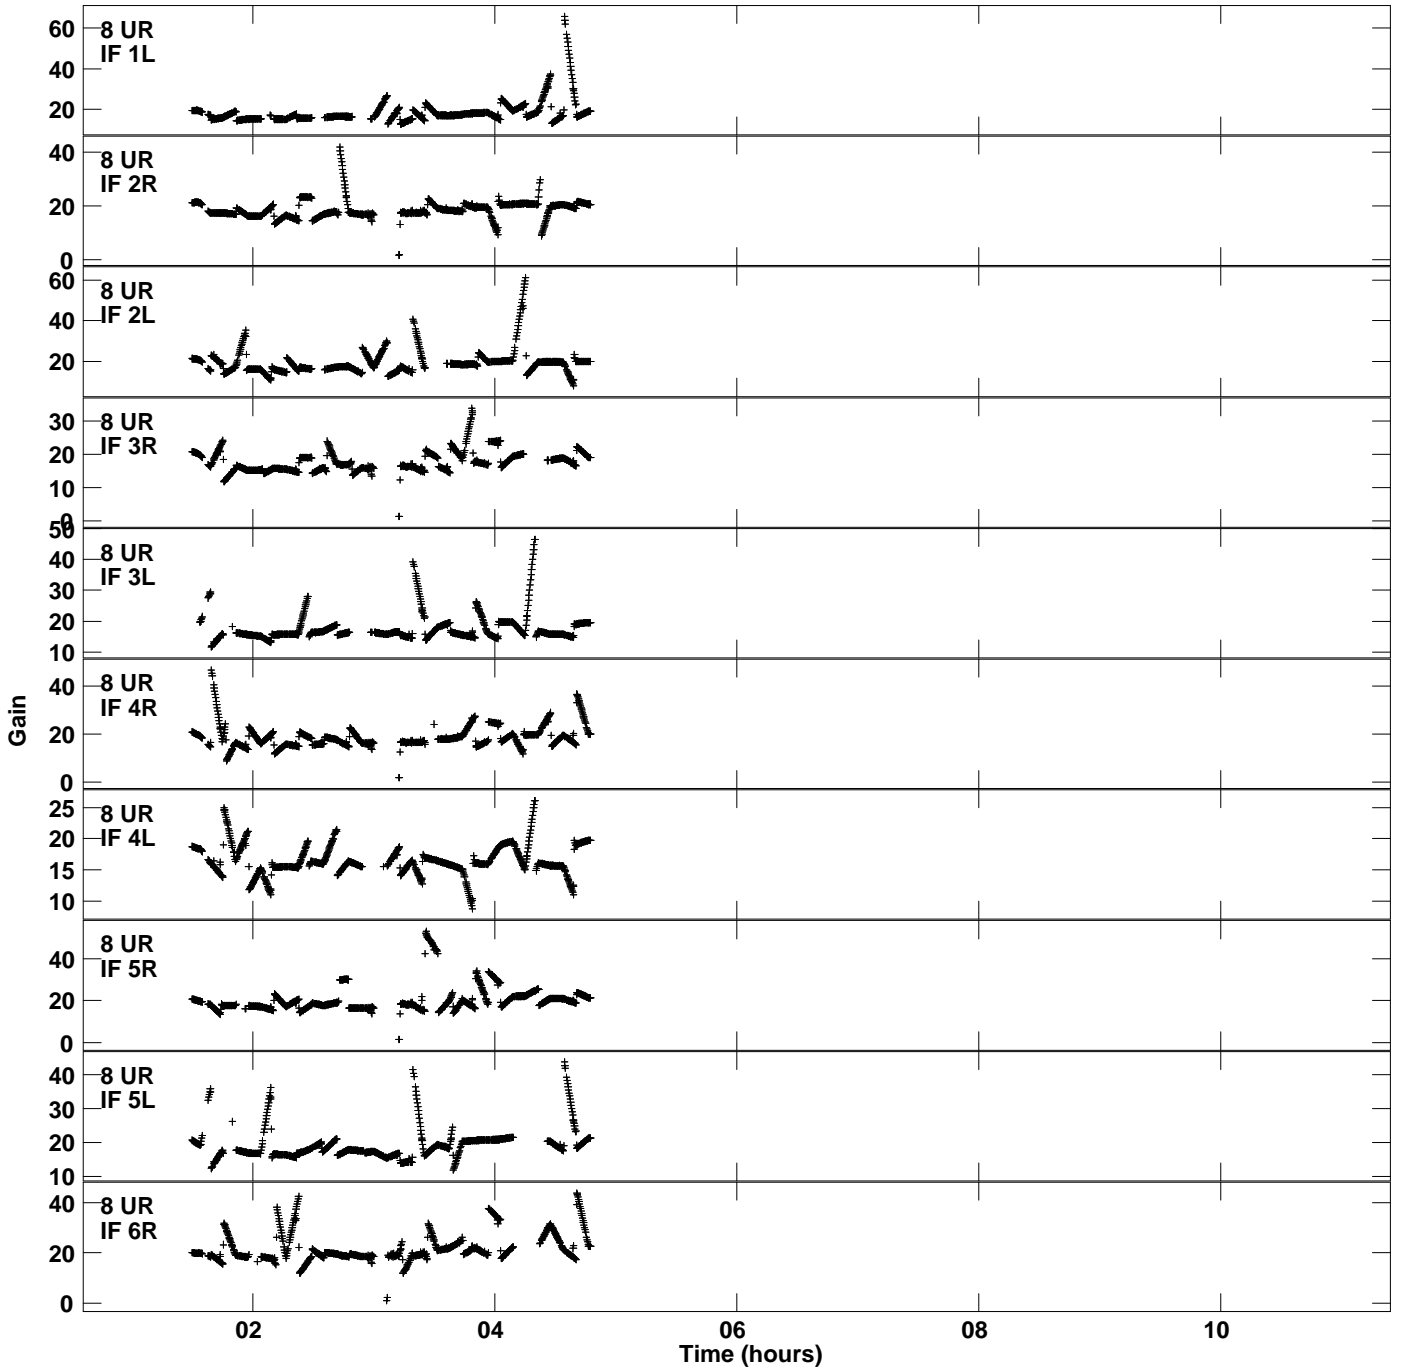

Plot file version 5 created 15-NOV-2021 12:44:49
Gain amp vs UTC time for EC077B.TMP.1
CL 5 Rpol & Lpol IF 1 - 8

Plot file version 6 created 15-NOV-2021 12:44:49
Gain amp vs UTC time for EC077B.TMP.1
CL 5 Rpol & Lpol IF 1 - 8

Plot file version 7 created 15-NOV-2021 12:44:49
Gain amp vs UTC time for EC077B.TMP.1
CL 5 Rpol & Lpol IF 1 - 8

Plot file version 8 created 15-NOV-2021 12:44:49
Gain amp vs UTC time for EC077B.TMP.1
CL 5 Rpol & Lpol IF 1 - 8

Plot file version 9 created 15-NOV-2021 12:44:49
Gain amp vs UTC time for EC077B.TMP.1
CL 5 Rpol & Lpol IF 1 - 8

Plot file version 10 created 15-NOV-2021 12:44:49
Gain amp vs UTC time for EC077B.TMP.1
CL 5 Rpol & Lpol IF 1 - 8

Plot file version 11 created 15-NOV-2021 12:44:49
Gain amp vs UTC time for EC077B.TMP.1
CL 5 Rpol & Lpol IF 1 - 8

Plot file version 12 - created 15-NOV-2021 12:44:49
Gain amp vs UTC time for EC077B.TMP.1
CL 5 Rpol & Lpol IF 1 - 8