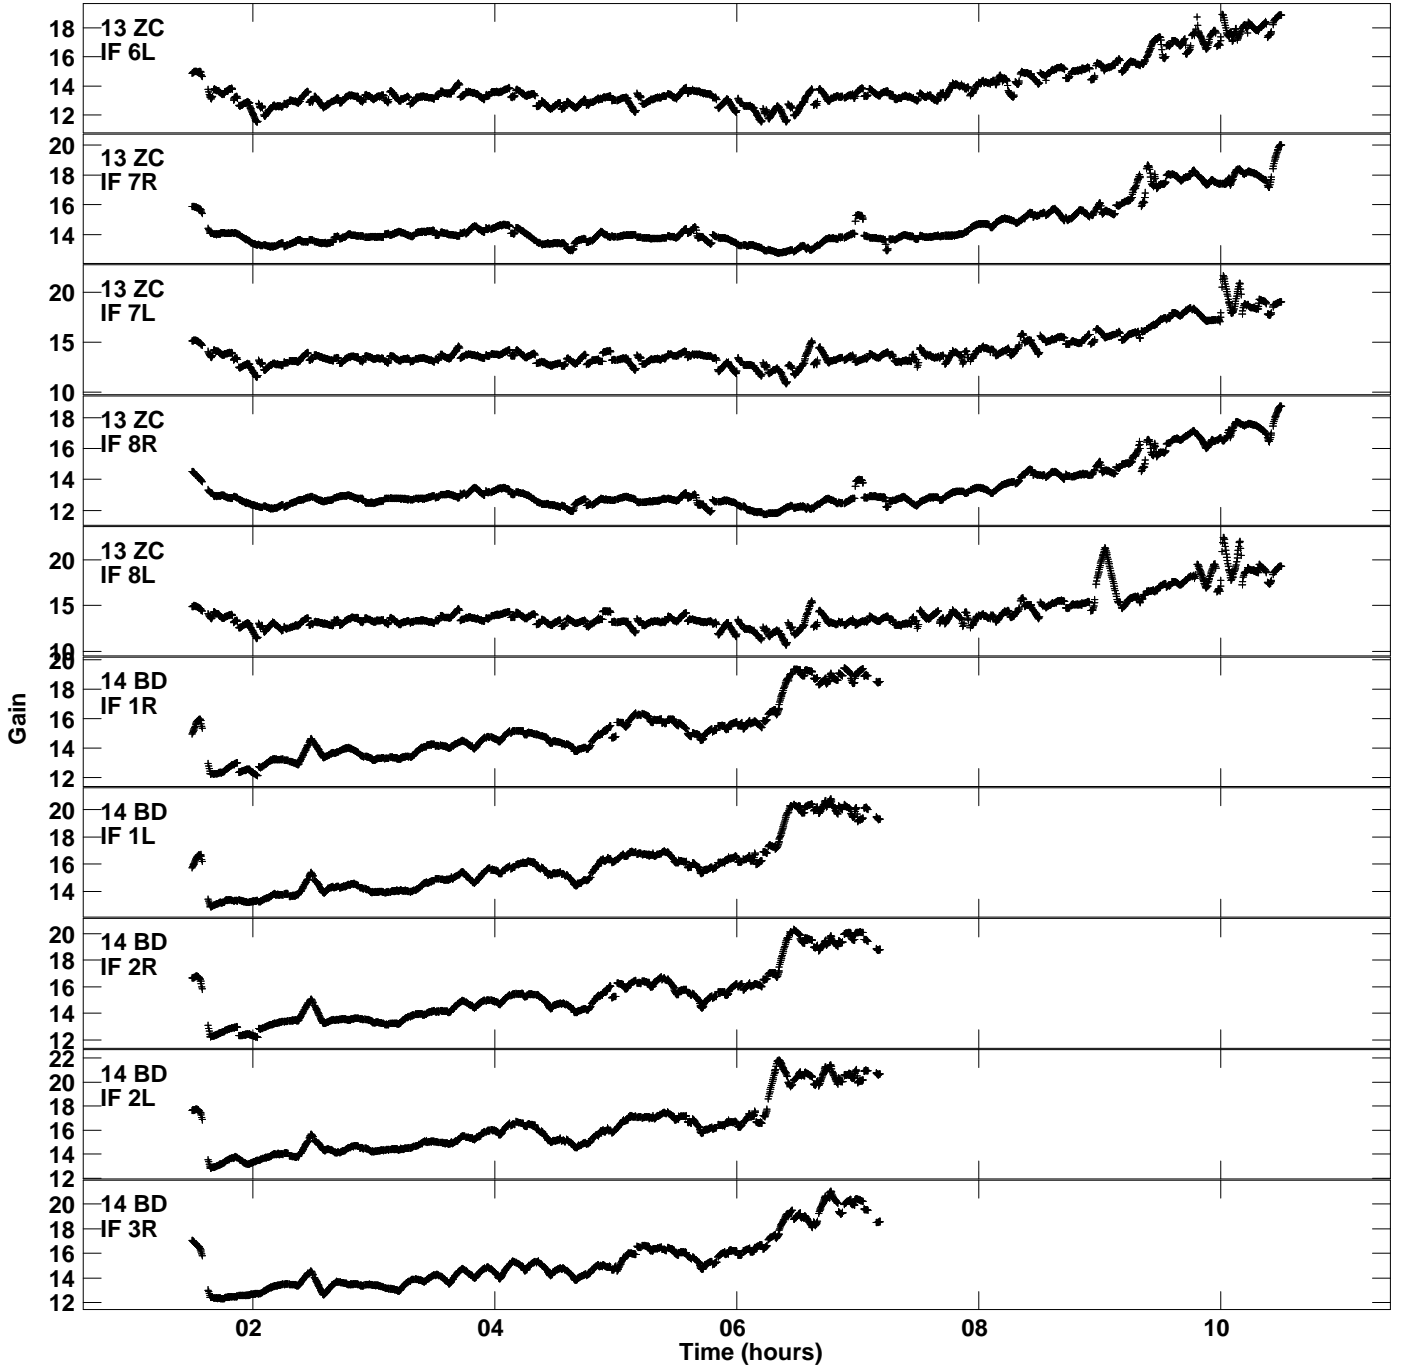

Plot file version 15 created 15-NOV-2021 12:44:49
Gain amp vs UTC time for EC077B.TMP.1
CL 5 Rpol & Lpol IF 1 - 8

Plot file version 16 created 15-NOV-2021 12:44:49
Gain amp vs UTC time for EC077B.TMP.1
CL 5 Rpol & Lpol IF 1 - 8

Plot file version 17 created 15-NOV-2021 12:44:49
Gain amp vs UTC time for EC077B.TMP.1
CL 5 Rpol & Lpol IF 1 - 8

Plot file version 18 created 15-NOV-2021 12:44:49
Gain amp vs UTC time for EC077B.TMP.1
CL 5 Rpol & Lpol IF 1 - 8

Plot file version 19 created 15-NOV-2021 12:44:49
Gain amp vs UTC time for EC077B.TMP.1
CL 5 Rpol & Lpol IF 1 - 8

Plot file version 20 created 15-NOV-2021 12:44:49
Gain amp vs UTC time for EC077B.TMP.1
CL 5 Rpol & Lpol IF 1 - 8