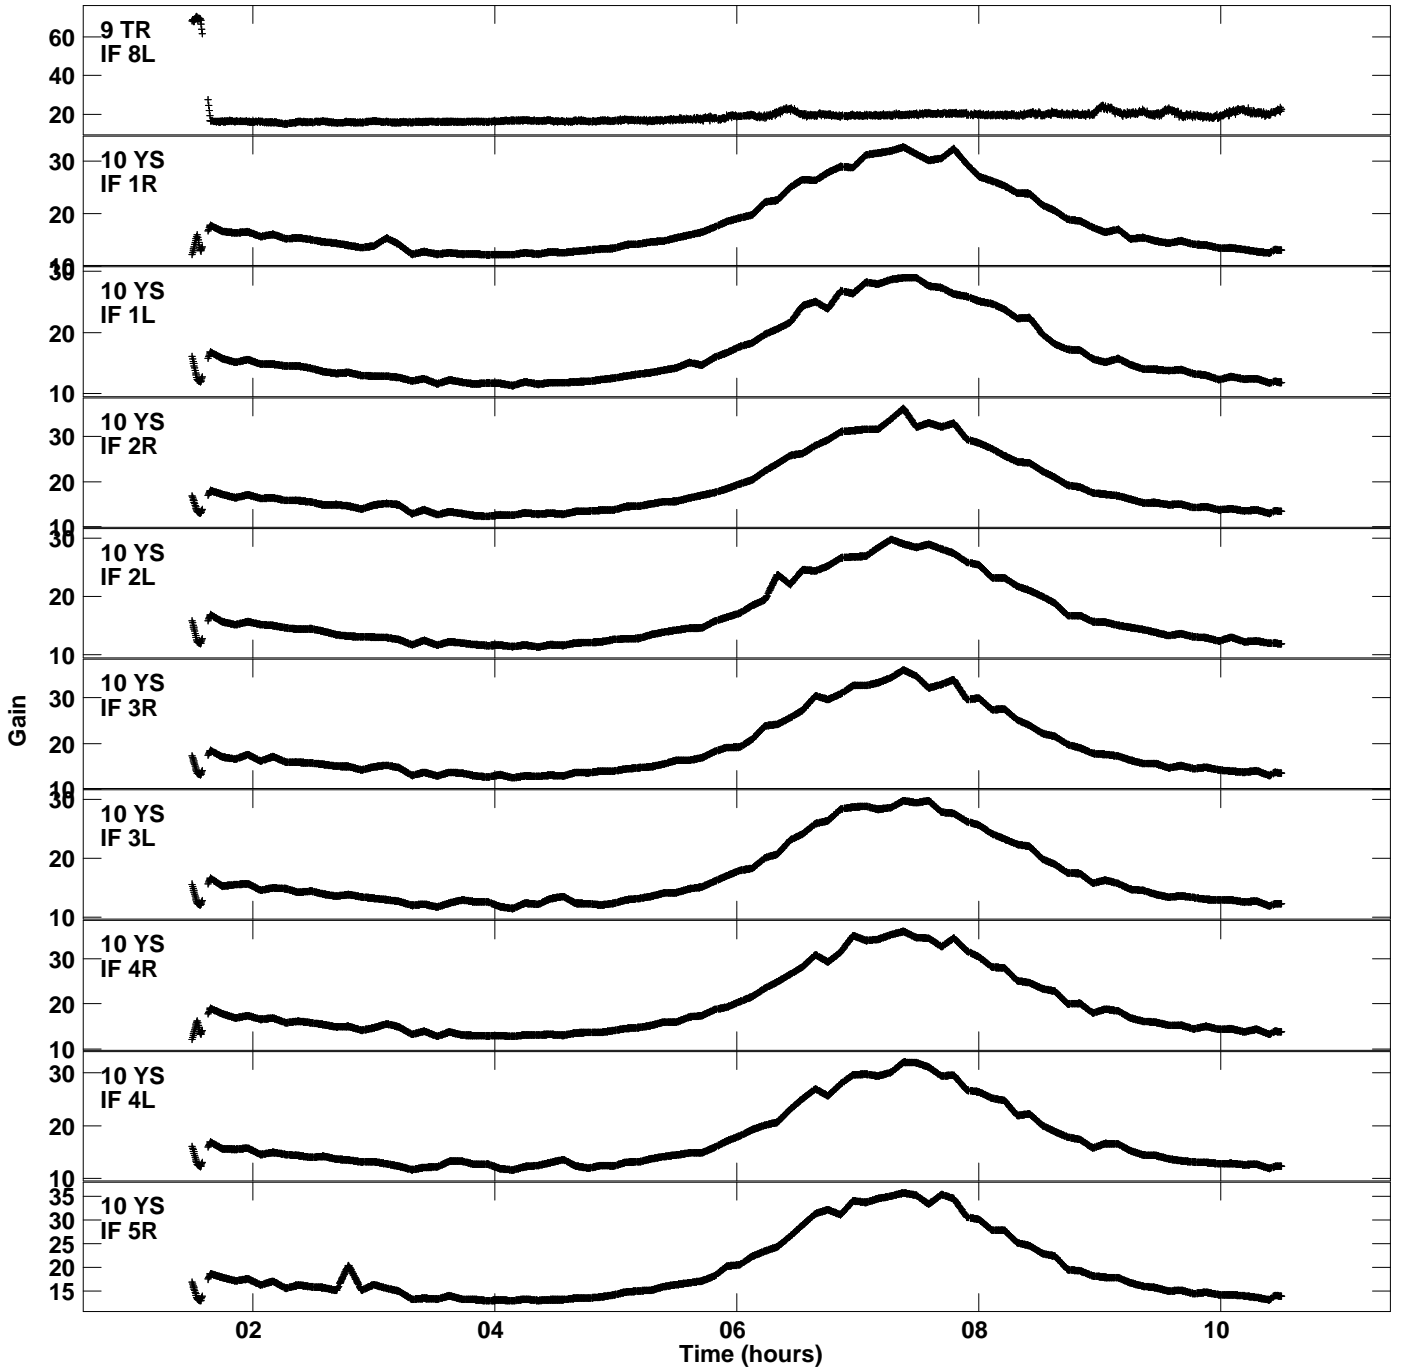

Plot file version 14 created 15-NOV-2021 12:44:49
Gain amp vs UTC time for EC077B.TMP.1
CL 5 Rpol & Lpol IF 1 - 8