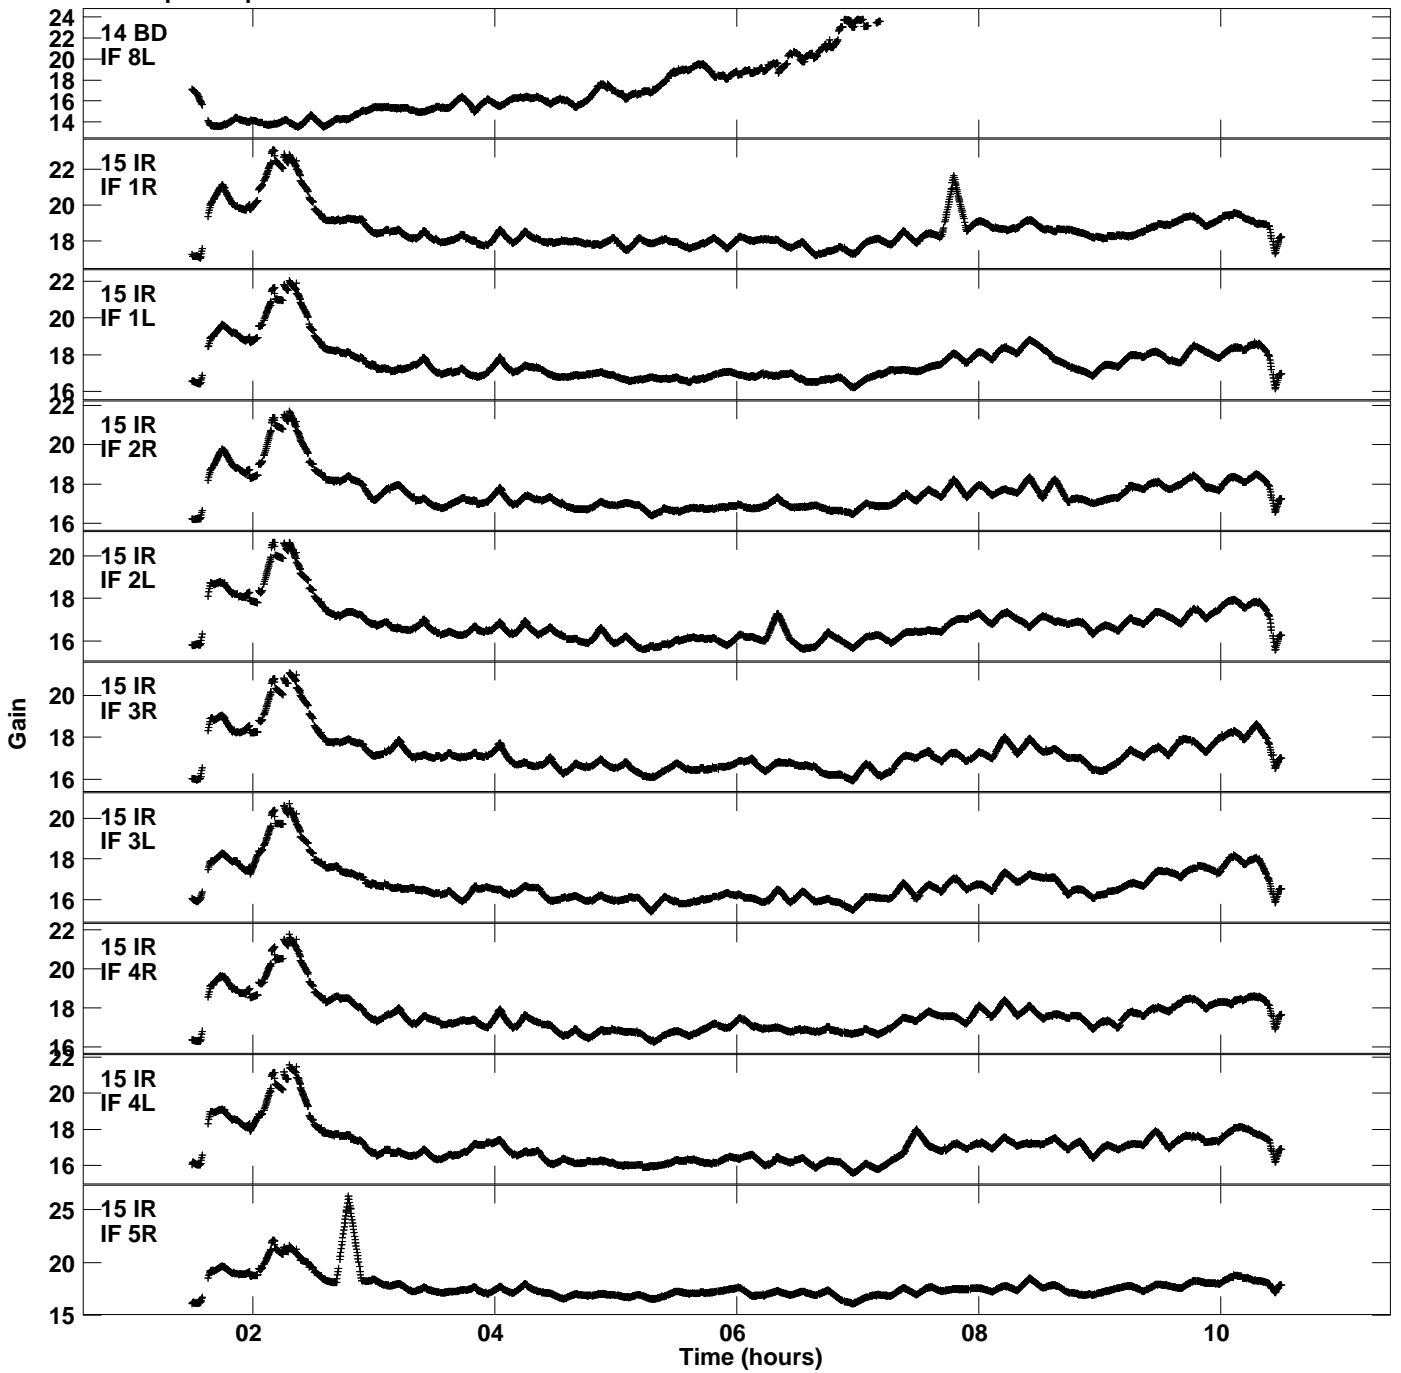

Plot file version 17 created 15-NOV-2021 12:44:49
Gain amp vs UTC time for EC077B.TMP.1
CL 5 Rpol & Lpol IF 1 - 8

Plot file version 18 created 15-NOV-2021 12:44:49
Gain amp vs UTC time for EC077B.TMP.1
CL 5 Rpol & Lpol IF 1 - 8

Plot file version 19 created 15-NOV-2021 12:44:49
Gain amp vs UTC time for EC077B.TMP.1
CL 5 Rpol & Lpol IF 1 - 8

Plot file version 20 created 15-NOV-2021 12:44:49
Gain amp vs UTC time for EC077B.TMP.1
CL 5 Rpol & Lpol IF 1 - 8

Plot file version 21 created 15-NOV-2021 12:44:49
Gain amp vs UTC time for EC077B.TMP.1
CL 5 Rpol & Lpol IF 1 - 8

Plot file version 22 created 15-NOV-2021 12:44:49
Gain amp vs UTC time for EC077B.TMP.1
CL 5 Rpol & Lpol IF 1 - 8