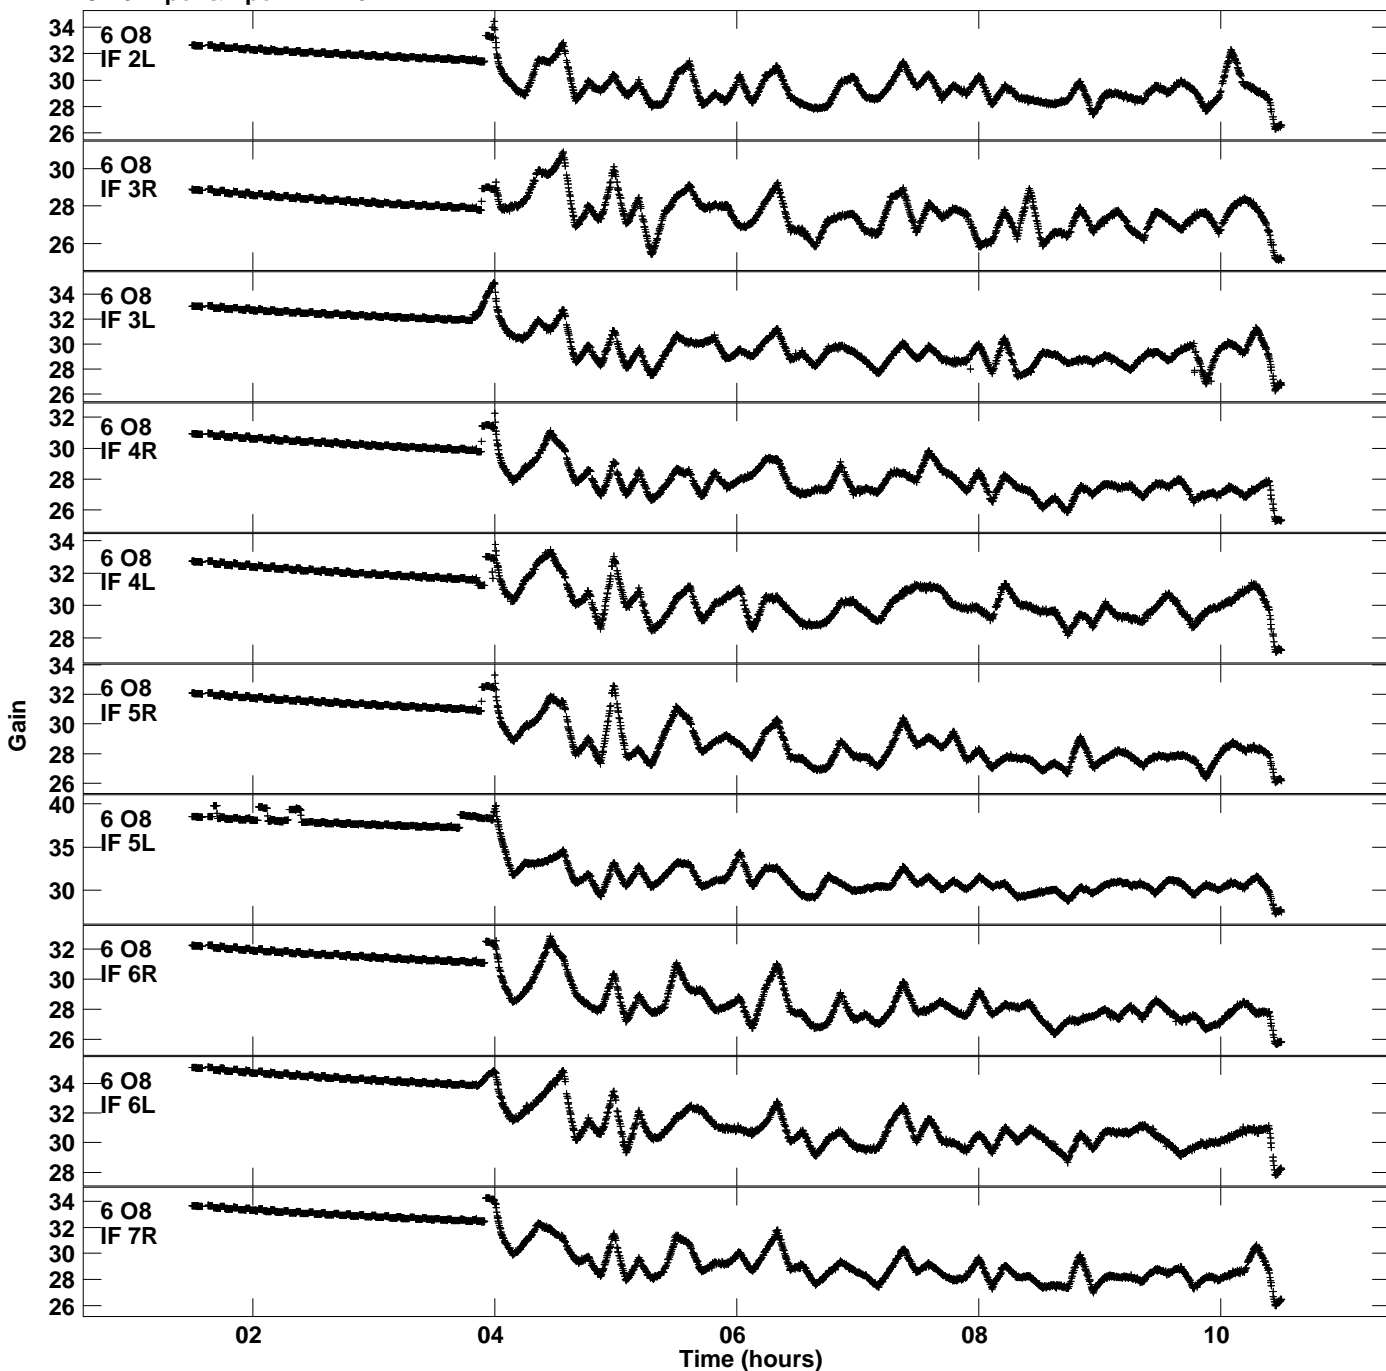

Plot file version 5 created 15-NOV-2021 12:44:49
Gain amp vs UTC time for EC077B.TMP.1
CL 5 Rpol & Lpol IF 1 - 8

Plot file version 6 created 15-NOV-2021 12:44:49
Gain amp vs UTC time for EC077B.TMP.1
CL 5 Rpol & Lpol IF 1 - 8

Plot file version 7 created 15-NOV-2021 12:44:49
Gain amp vs UTC time for EC077B.TMP.1
CL 5 Rpol & Lpol IF 1 - 8

Plot file version 8 created 15-NOV-2021 12:44:49
Gain amp vs UTC time for EC077B.TMP.1
CL 5 Rpol & Lpol IF 1 - 8