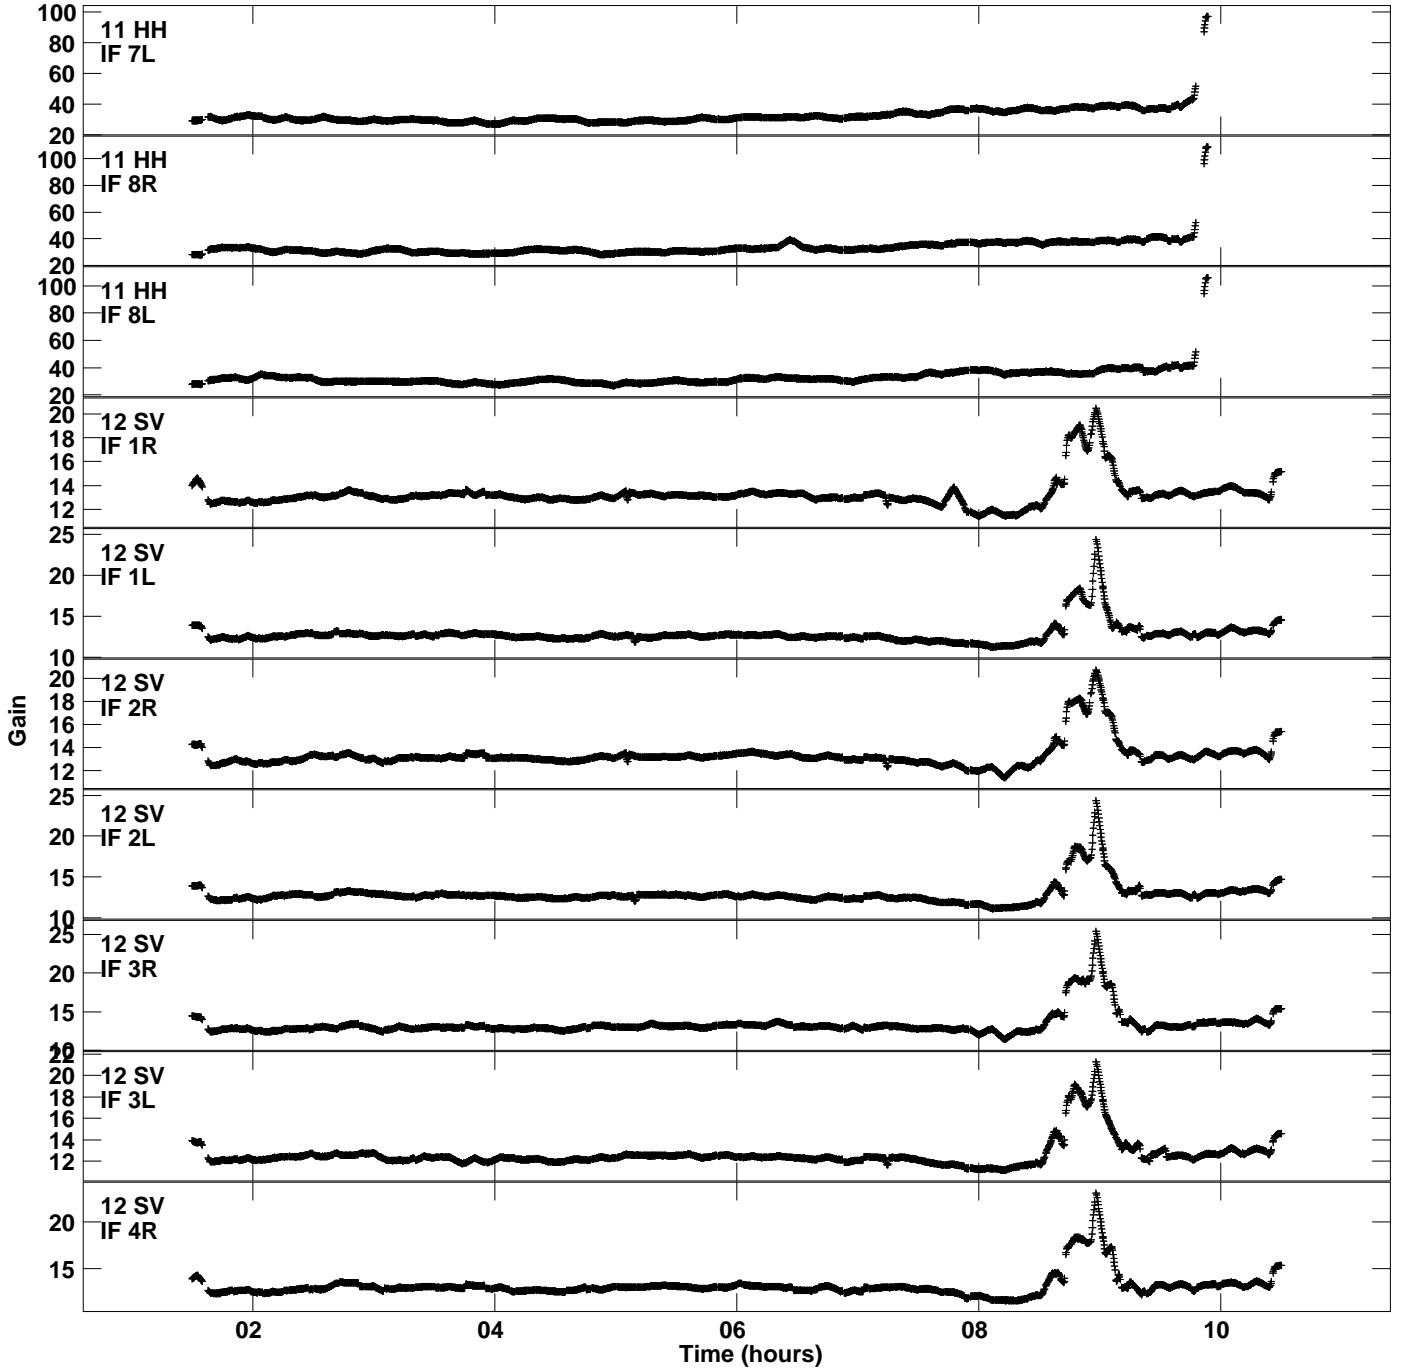

Plot file version 17 created 15-NOV-2021 12:44:49
Gain amp vs UTC time for EC077B.TMP.1
CL 5 Rpol & Lpol IF 1 - 8