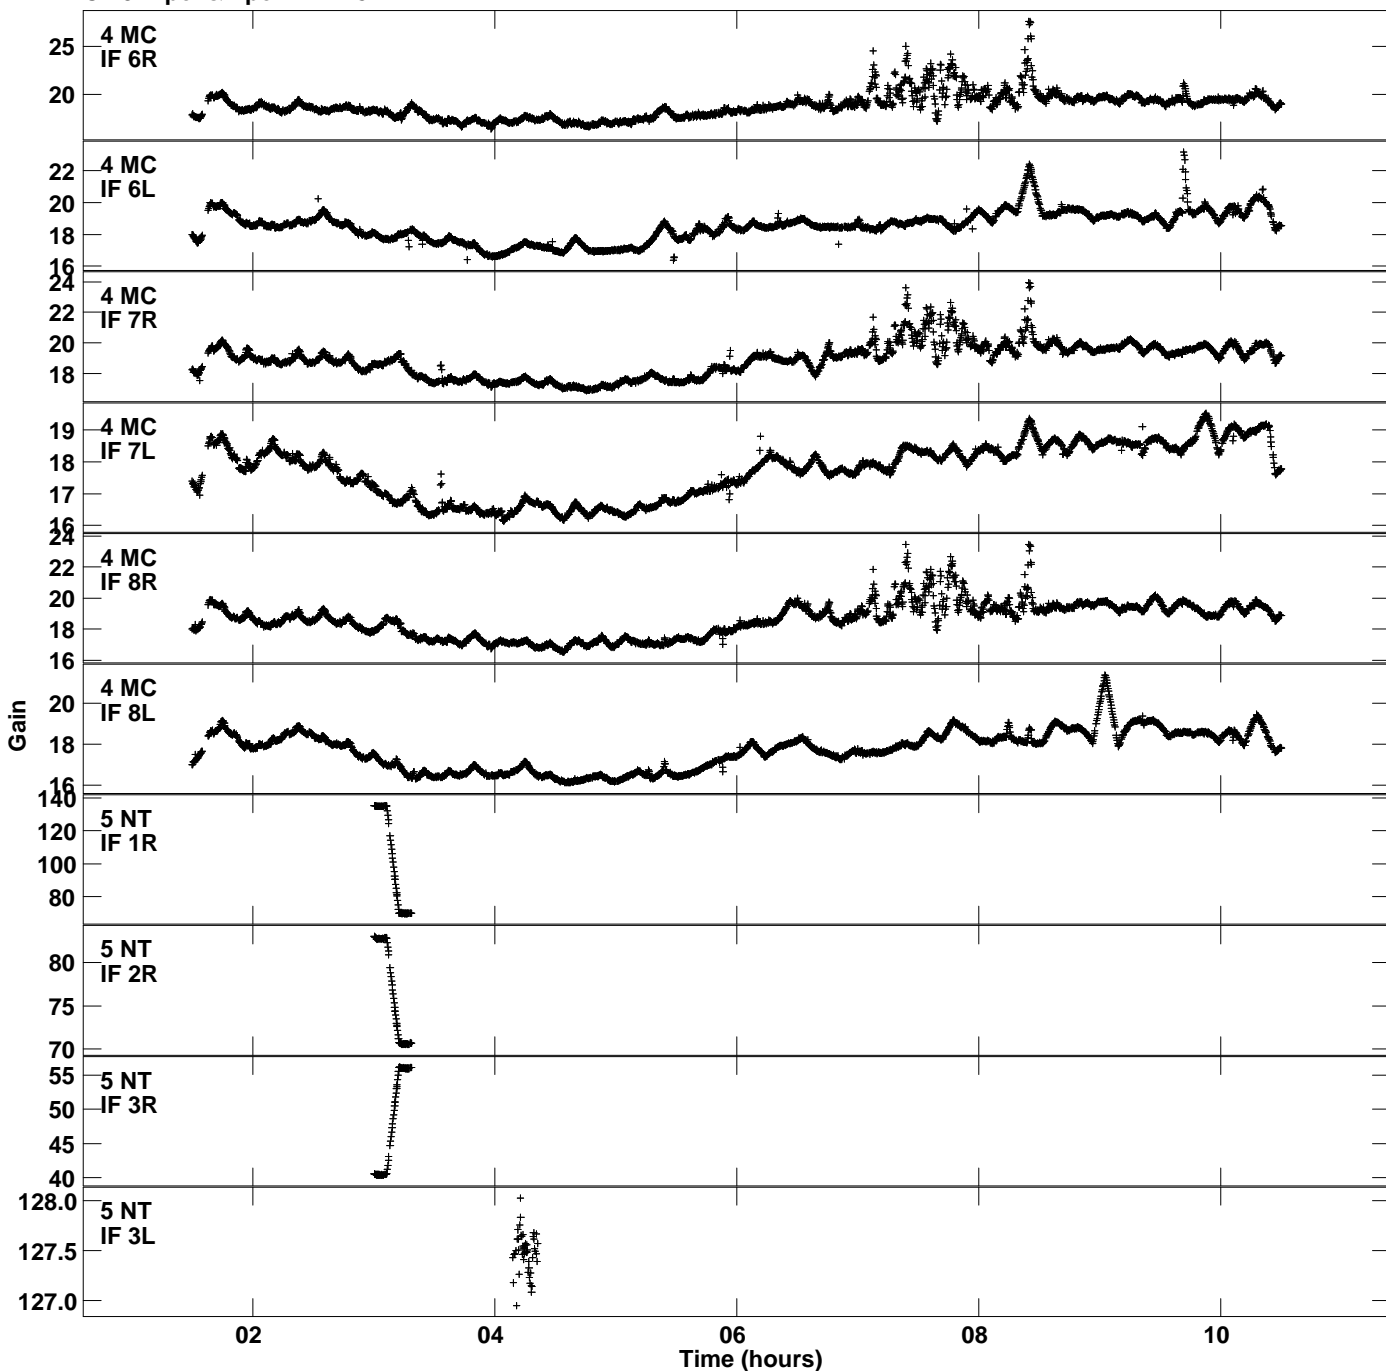

Plot file version 3 created 15-NOV-2021 12:44:49
Gain amp vs UTC time for EC077B.TMP.1
CL 5 Rpol & Lpol IF 1 - 8

Plot file version 4 created 15-NOV-2021 12:44:49
Gain amp vs UTC time for EC077B.TMP.1
CL 5 Rpol & Lpol IF 1 - 8

Plot file version 5 created 15-NOV-2021 12:44:49
Gain amp vs UTC time for EC077B.TMP.1
CL 5 Rpol & Lpol IF 1 - 8

Plot file version 6 created 15-NOV-2021 12:44:49
Gain amp vs UTC time for EC077B.TMP.1
CL 5 Rpol & Lpol IF 1 - 8

Plot file version 7 created 15-NOV-2021 12:44:49
Gain amp vs UTC time for EC077B.TMP.1
CL 5 Rpol & Lpol IF 1 - 8

Plot file version 8 created 15-NOV-2021 12:44:49
Gain amp vs UTC time for EC077B.TMP.1
CL 5 Rpol & Lpol IF 1 - 8