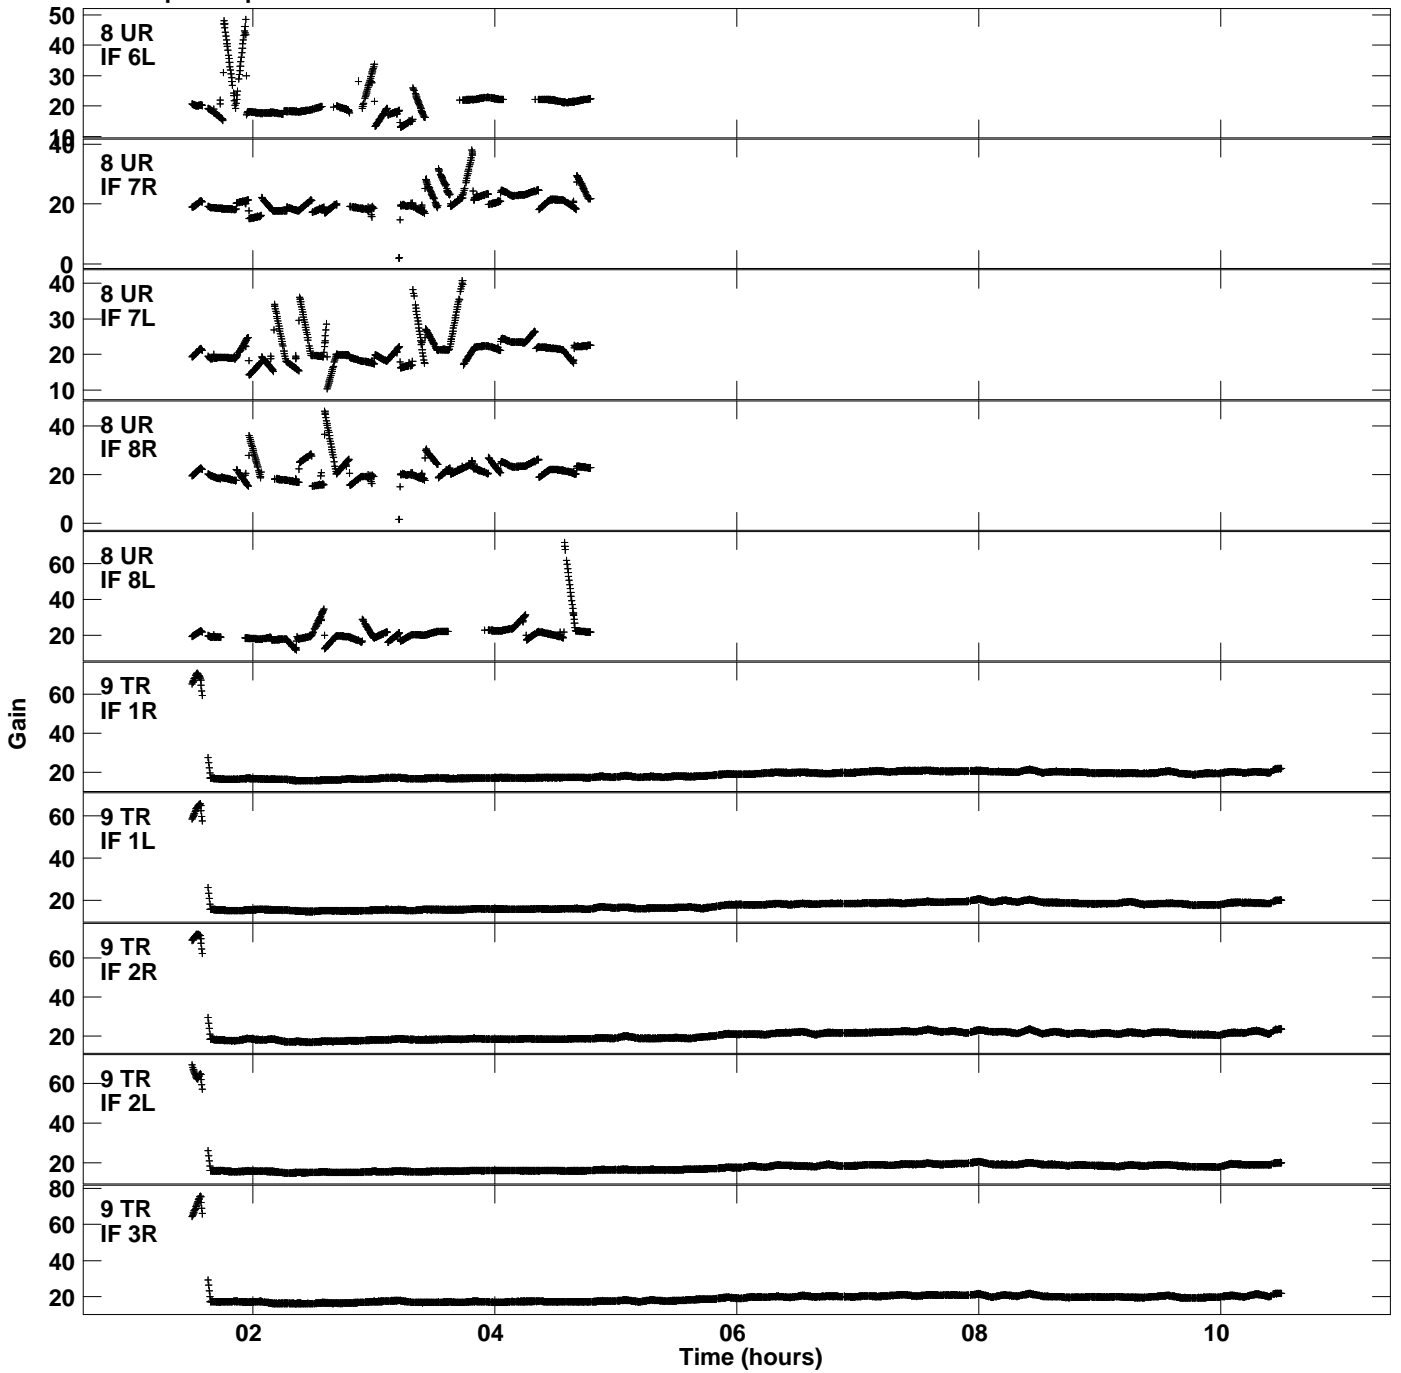

Plot file version 9 created 15-NOV-2021 12:44:49
Gain amp vs UTC time for EC077B.TMP.1
CL 5 Rpol & Lpol IF 1 - 8

Plot file version 10 created 15-NOV-2021 12:44:49
Gain amp vs UTC time for EC077B.TMP.1
CL 5 Rpol & Lpol IF 1 - 8

Plot file version 11 created 15-NOV-2021 12:44:49
Gain amp vs UTC time for EC077B.TMP.1
CL 5 Rpol & Lpol IF 1 - 8

Plot file version 12 - created 15-NOV-2021 12:44:49
Gain amp vs UTC time for EC077B.TMP.1
CL 5 Rpol & Lpol IF 1 - 8