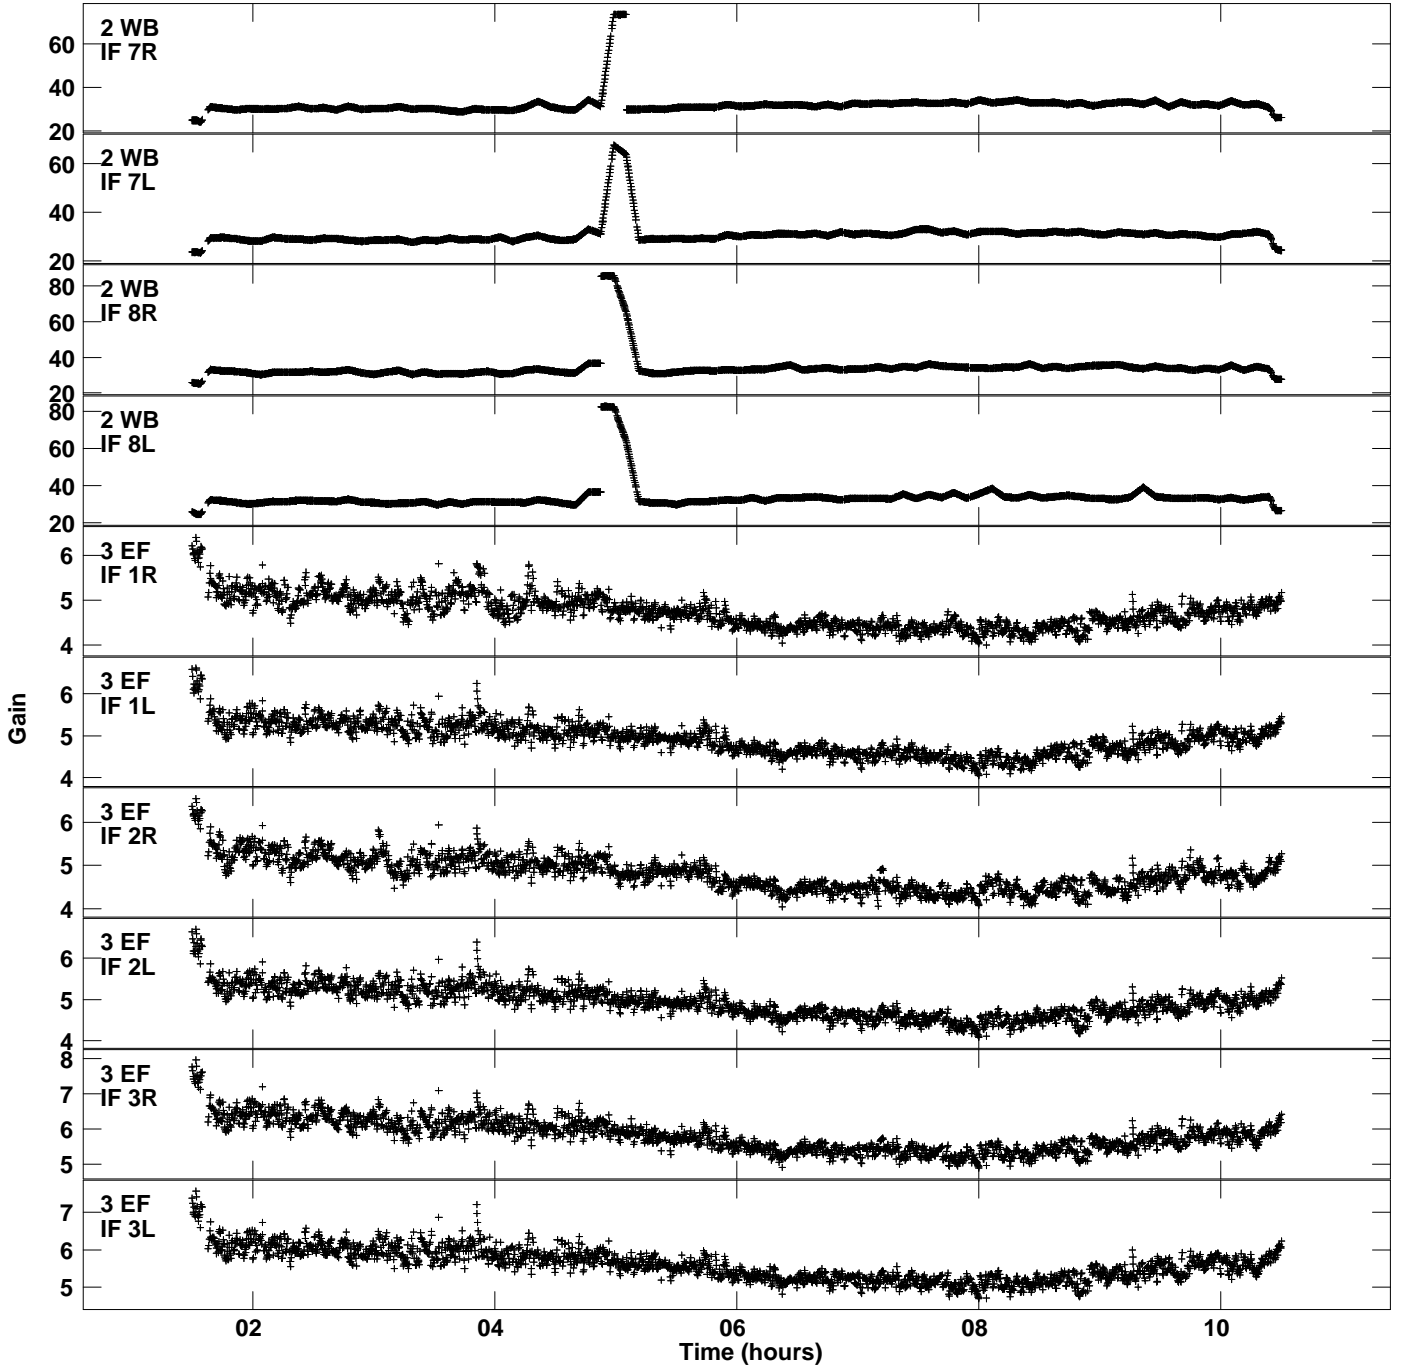

Plot file version 1 created 15-NOV-2021 12:44:49
Gain amp vs UTC time for EC077B.TMP.1
CL 5 Rpol & Lpol IF 1 - 8

Plot file version 2 created 15-NOV-2021 12:44:49
Gain amp vs UTC time for EC077B.TMP.1
CL 5 Rpol & Lpol IF 1 - 8

Plot file version 3 created 15-NOV-2021 12:44:49
Gain amp vs UTC time for EC077B.TMP.1
CL 5 Rpol & Lpol IF 1 - 8

Plot file version 4 created 15-NOV-2021 12:44:49
Gain amp vs UTC time for EC077B.TMP.1
CL 5 Rpol & Lpol IF 1 - 8

Plot file version 5 created 15-NOV-2021 12:44:49
Gain amp vs UTC time for EC077B.TMP.1
CL 5 Rpol & Lpol IF 1 - 8

Plot file version 6 created 15-NOV-2021 12:44:49
Gain amp vs UTC time for EC077B.TMP.1
CL 5 Rpol & Lpol IF 1 - 8

Plot file version 7 created 15-NOV-2021 12:44:49
Gain amp vs UTC time for EC077B.TMP.1
CL 5 Rpol & Lpol IF 1 - 8

Plot file version 8 created 15-NOV-2021 12:44:49
Gain amp vs UTC time for EC077B.TMP.1
CL 5 Rpol & Lpol IF 1 - 8