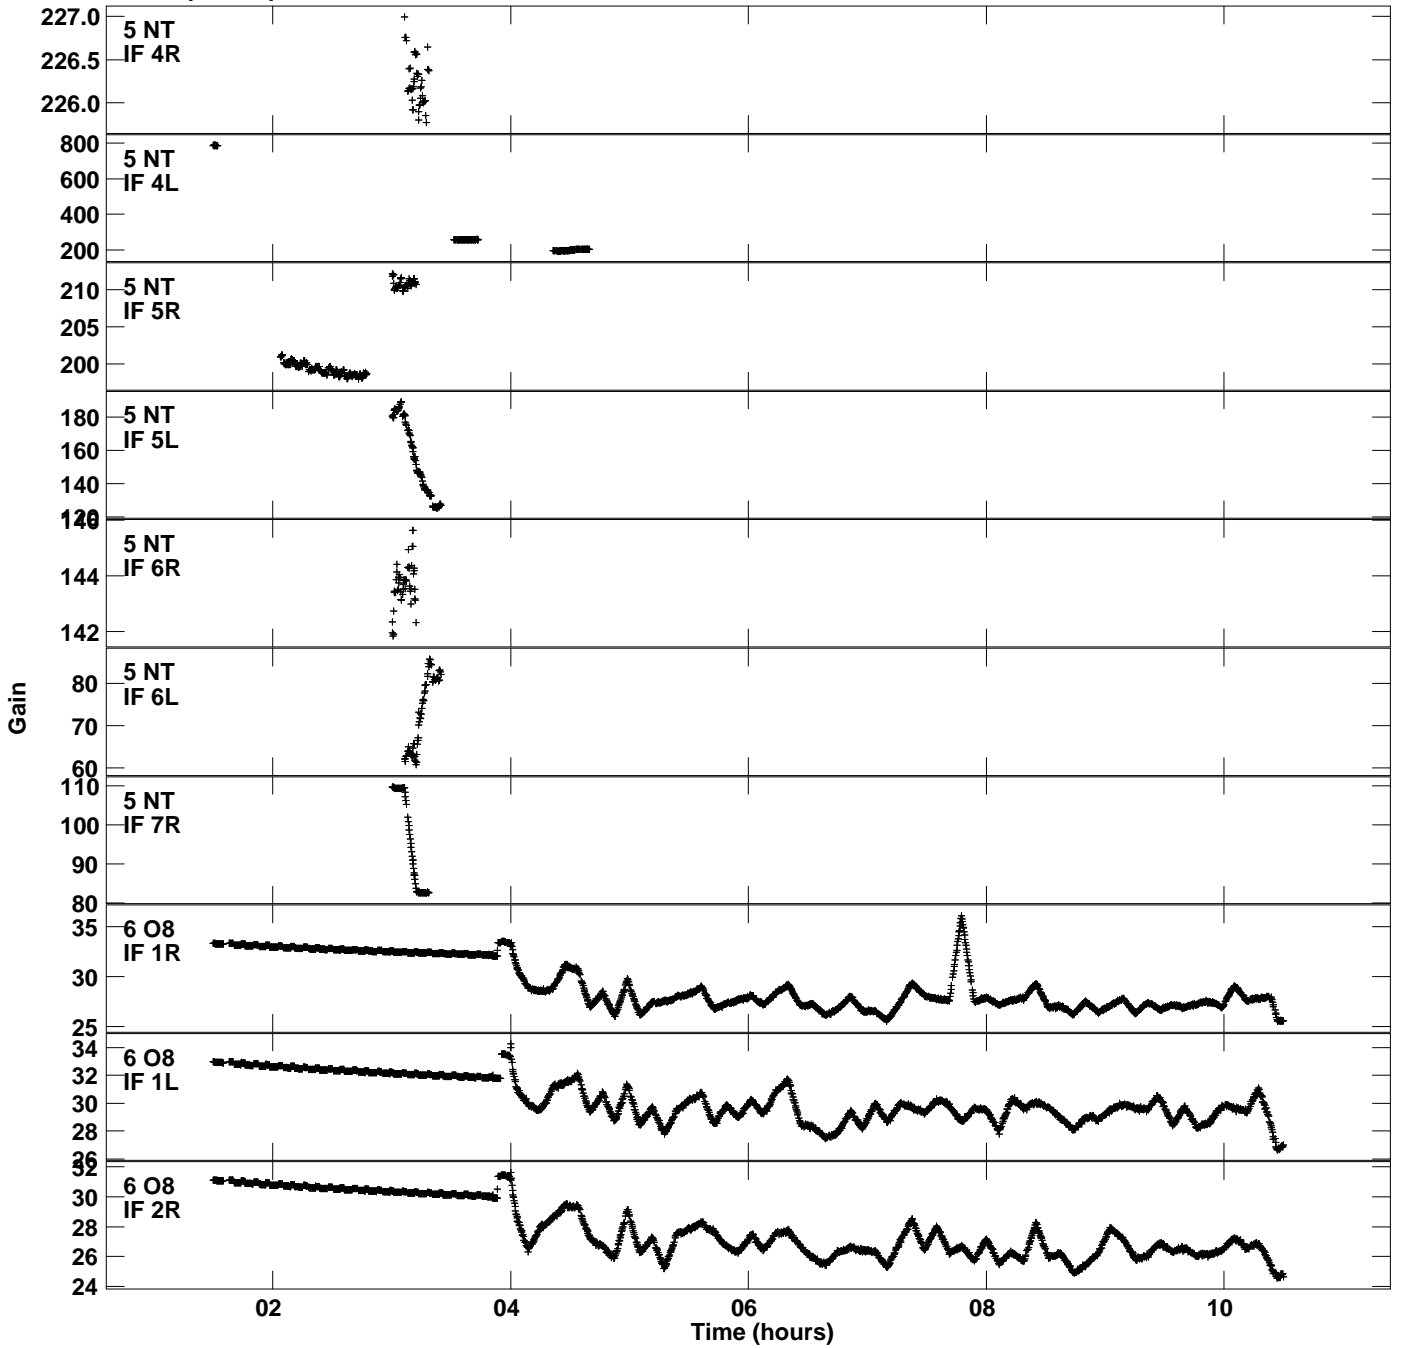

Plot file version 1 created 15-NOV-2021 12:44:49
Gain amp vs UTC time for EC077B.TMP.1
CL 5 Rpol & Lpol IF 1 - 8

Plot file version 2 created 15-NOV-2021 12:44:49
Gain amp vs UTC time for EC077B.TMP.1
CL 5 Rpol & Lpol IF 1 - 8

Plot file version 3 created 15-NOV-2021 12:44:49
Gain amp vs UTC time for EC077B.TMP.1
CL 5 Rpol & Lpol IF 1 - 8

Plot file version 4 created 15-NOV-2021 12:44:49
Gain amp vs UTC time for EC077B.TMP.1
CL 5 Rpol & Lpol IF 1 - 8

Plot file version 5 created 15-NOV-2021 12:44:49
Gain amp vs UTC time for EC077B.TMP.1
CL 5 Rpol & Lpol IF 1 - 8

Plot file version 6 created 15-NOV-2021 12:44:49
Gain amp vs UTC time for EC077B.TMP.1
CL 5 Rpol & Lpol IF 1 - 8

Plot file version 7 created 15-NOV-2021 12:44:49
Gain amp vs UTC time for EC077B.TMP.1
CL 5 Rpol & Lpol IF 1 - 8

Plot file version 8 created 15-NOV-2021 12:44:49
Gain amp vs UTC time for EC077B.TMP.1
CL 5 Rpol & Lpol IF 1 - 8