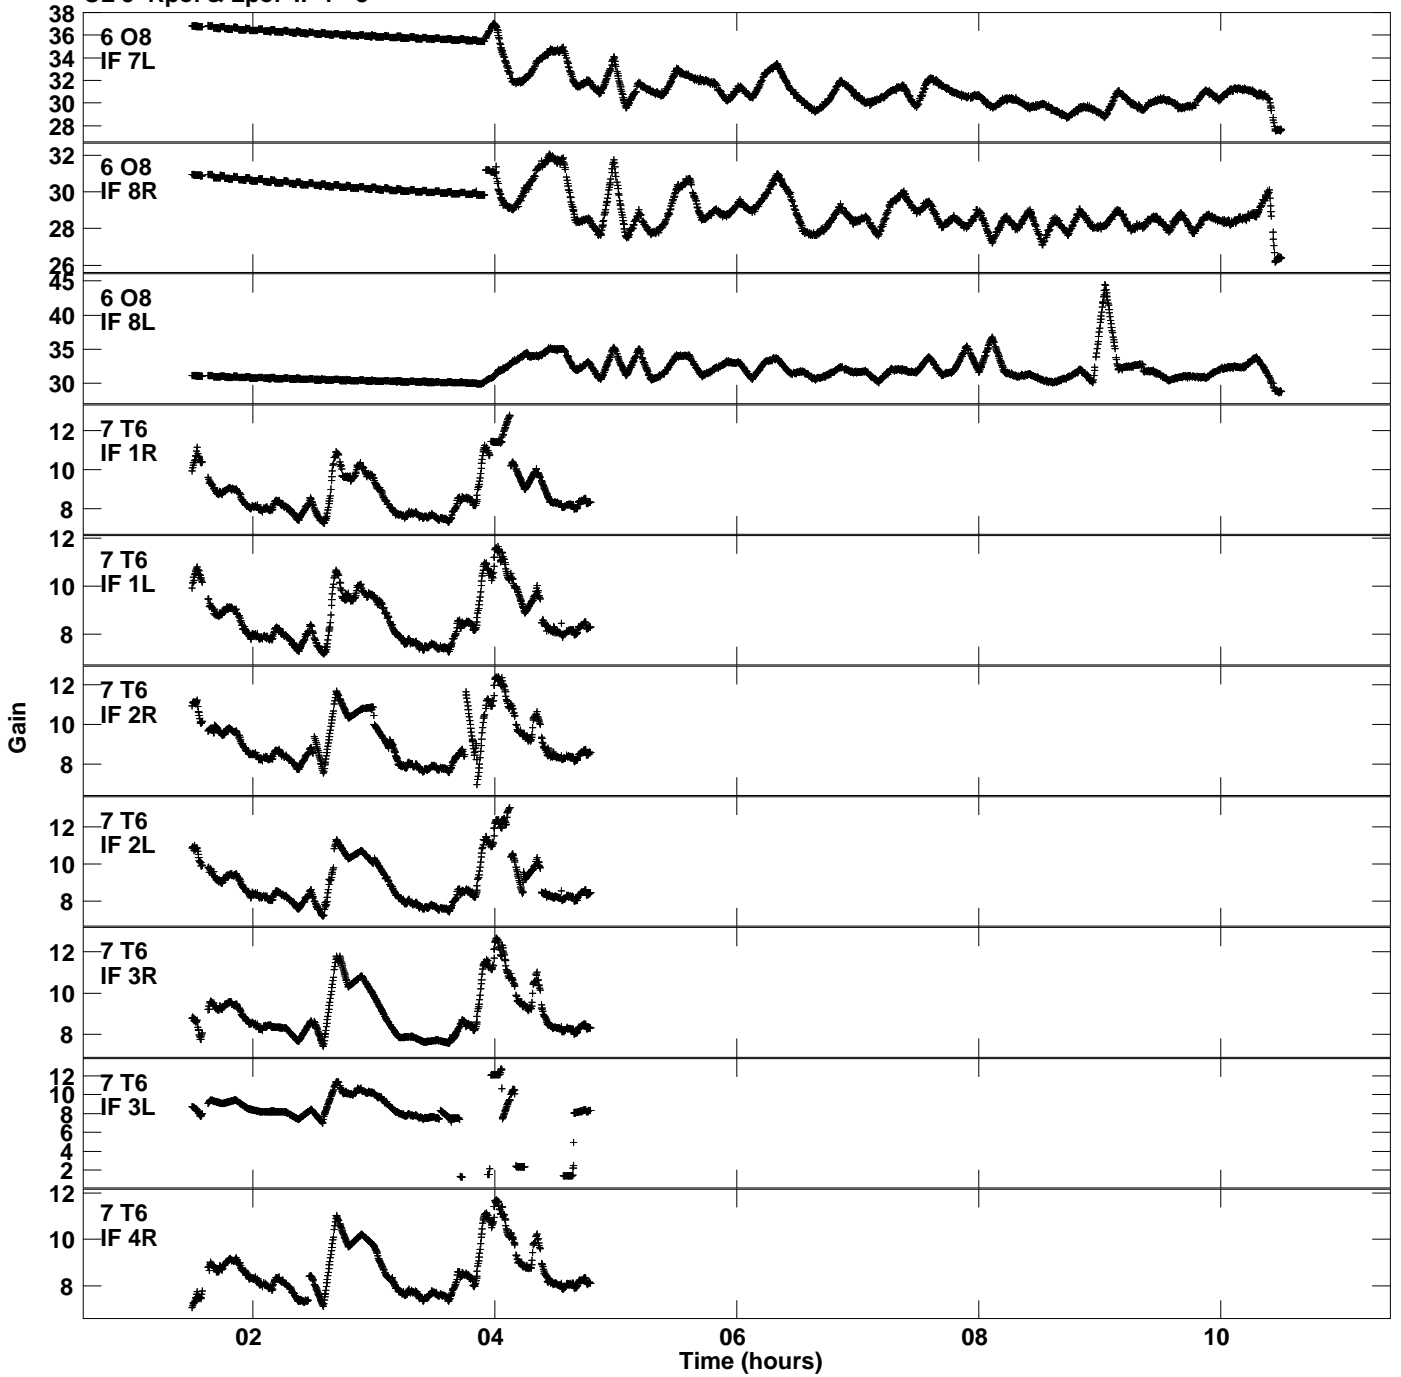

Plot file version 9 created 15-NOV-2021 12:44:49
Gain amp vs UTC time for EC077B.TMP.1
CL 5 Rpol & Lpol IF 1 - 8