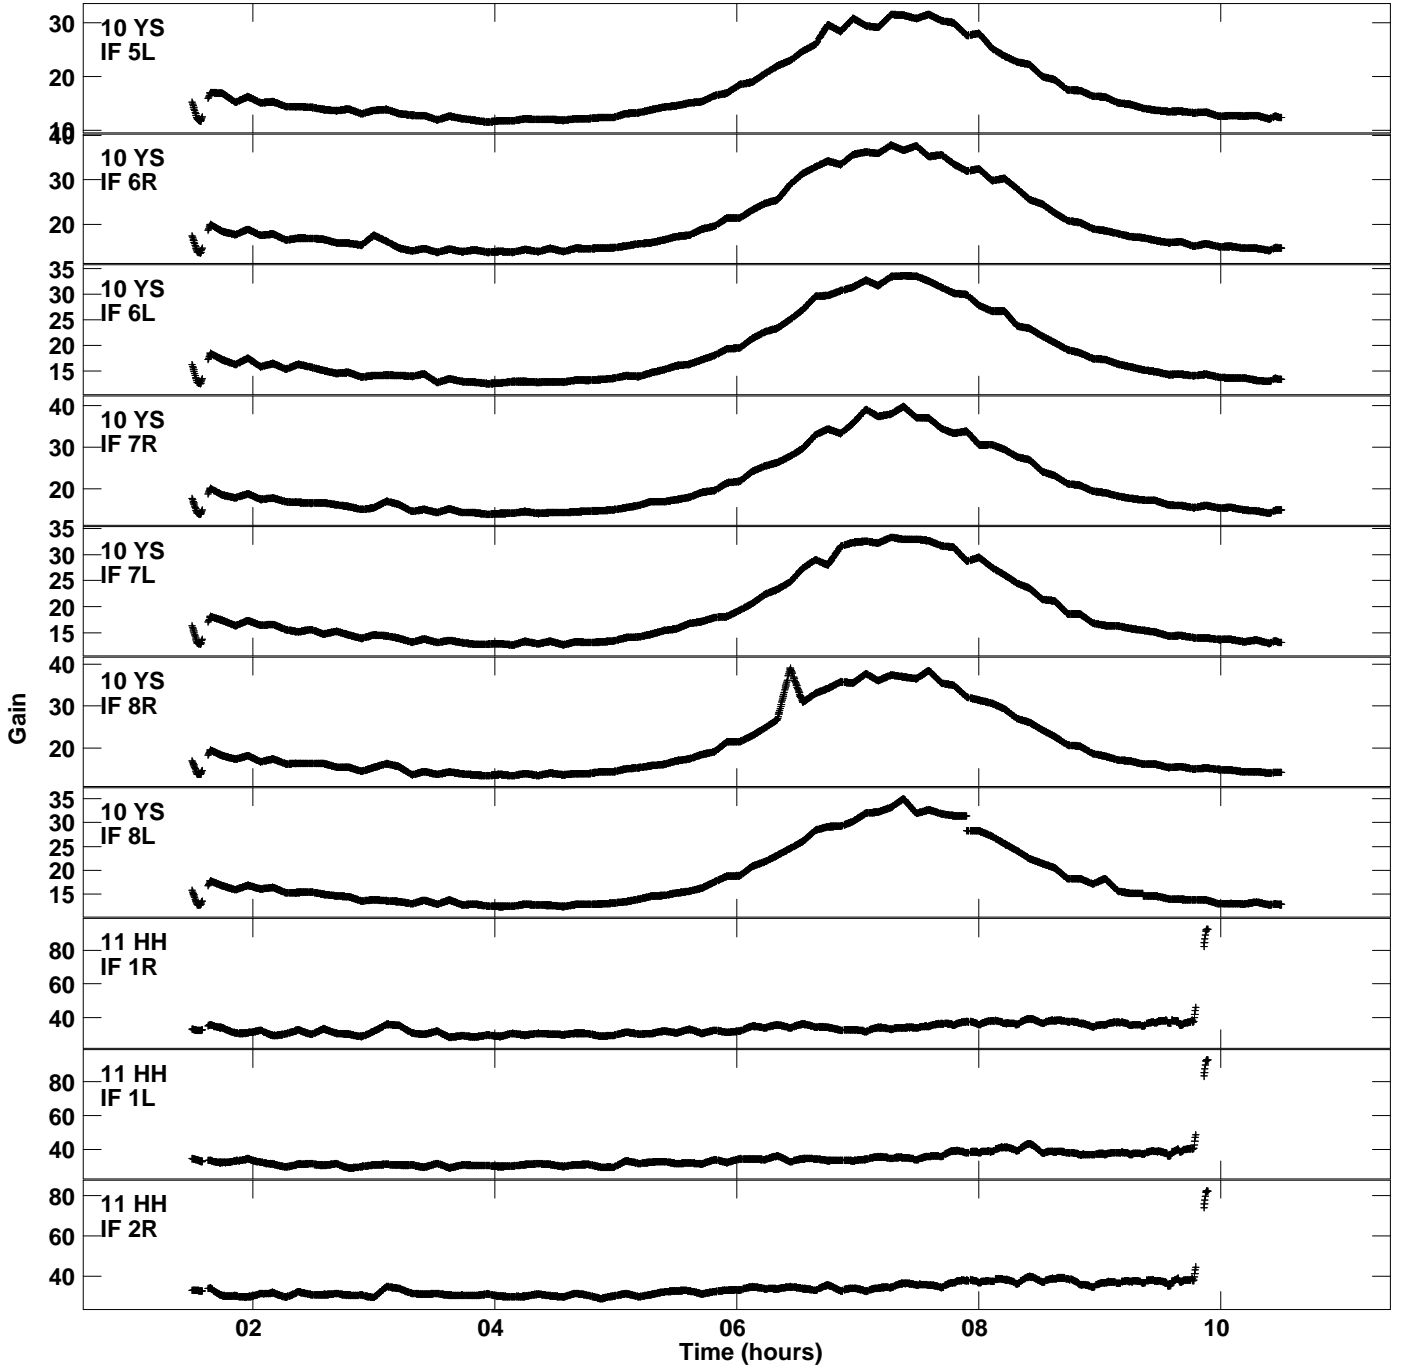

Plot file version 15 created 15-NOV-2021 12:44:49
Gain amp vs UTC time for EC077B.TMP.1
CL 5 Rpol & Lpol IF 1 - 8