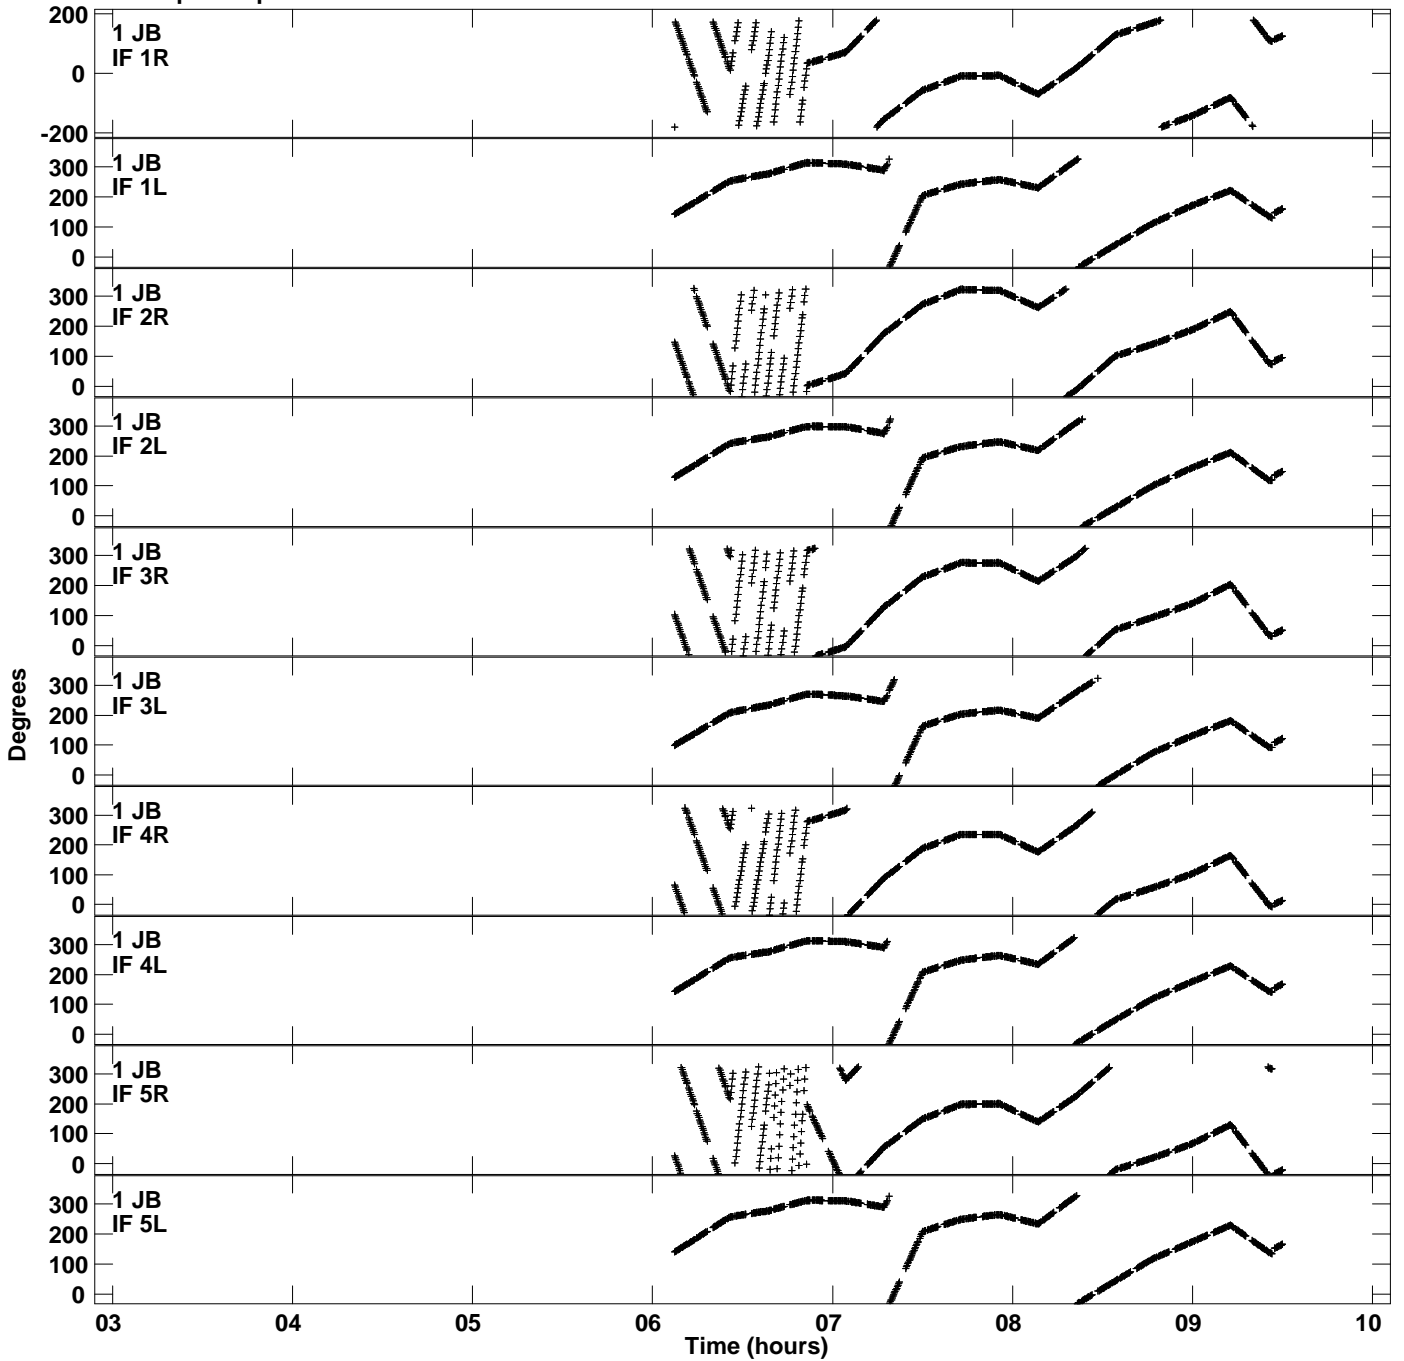

Plot file version 1 created 04-NOV-2021 02:17:53
Gain phs vs UTC time for EC077C.UVDATA.1
CL 4 Rpol & Lpol IF 1 - 8

Plot file version 2 created 04-NOV-2021 02:17:53
Gain phs vs UTC time for EC077C.UVDATA.1
CL 4 Rpol & Lpol IF 1 - 8

Plot file version 3 created 04-NOV-2021 02:17:53
Gain phs vs UTC time for EC077C.UVDATA.1
CL 4 Rpol & Lpol IF 1 - 8

Plot file version 4 created 04-NOV-2021 02:17:53
Gain phs vs UTC time for EC077C.UVDATA.1
CL 4 Rpol & Lpol IF 1 - 8

Plot file version 5 created 04-NOV-2021 02:17:53
Gain phs vs UTC time for EC077C.UVDATA.1
CL 4 Rpol & Lpol IF 1 - 8

Plot file version 6 created 04-NOV-2021 02:17:53
Gain phs vs UTC time for EC077C.UVDATA.1
CL 4 Rpol & Lpol IF 1 - 8

Plot file version 7 created 04-NOV-2021 02:17:53
Gain phs vs UTC time for EC077C.UVDATA.1
CL 4 Rpol & Lpol IF 1 - 8

Plot file version 8 created 04-NOV-2021 02:17:53
Gain phs vs UTC time for EC077C.UVDATA.1
CL 4 Rpol & Lpol IF 1 - 8