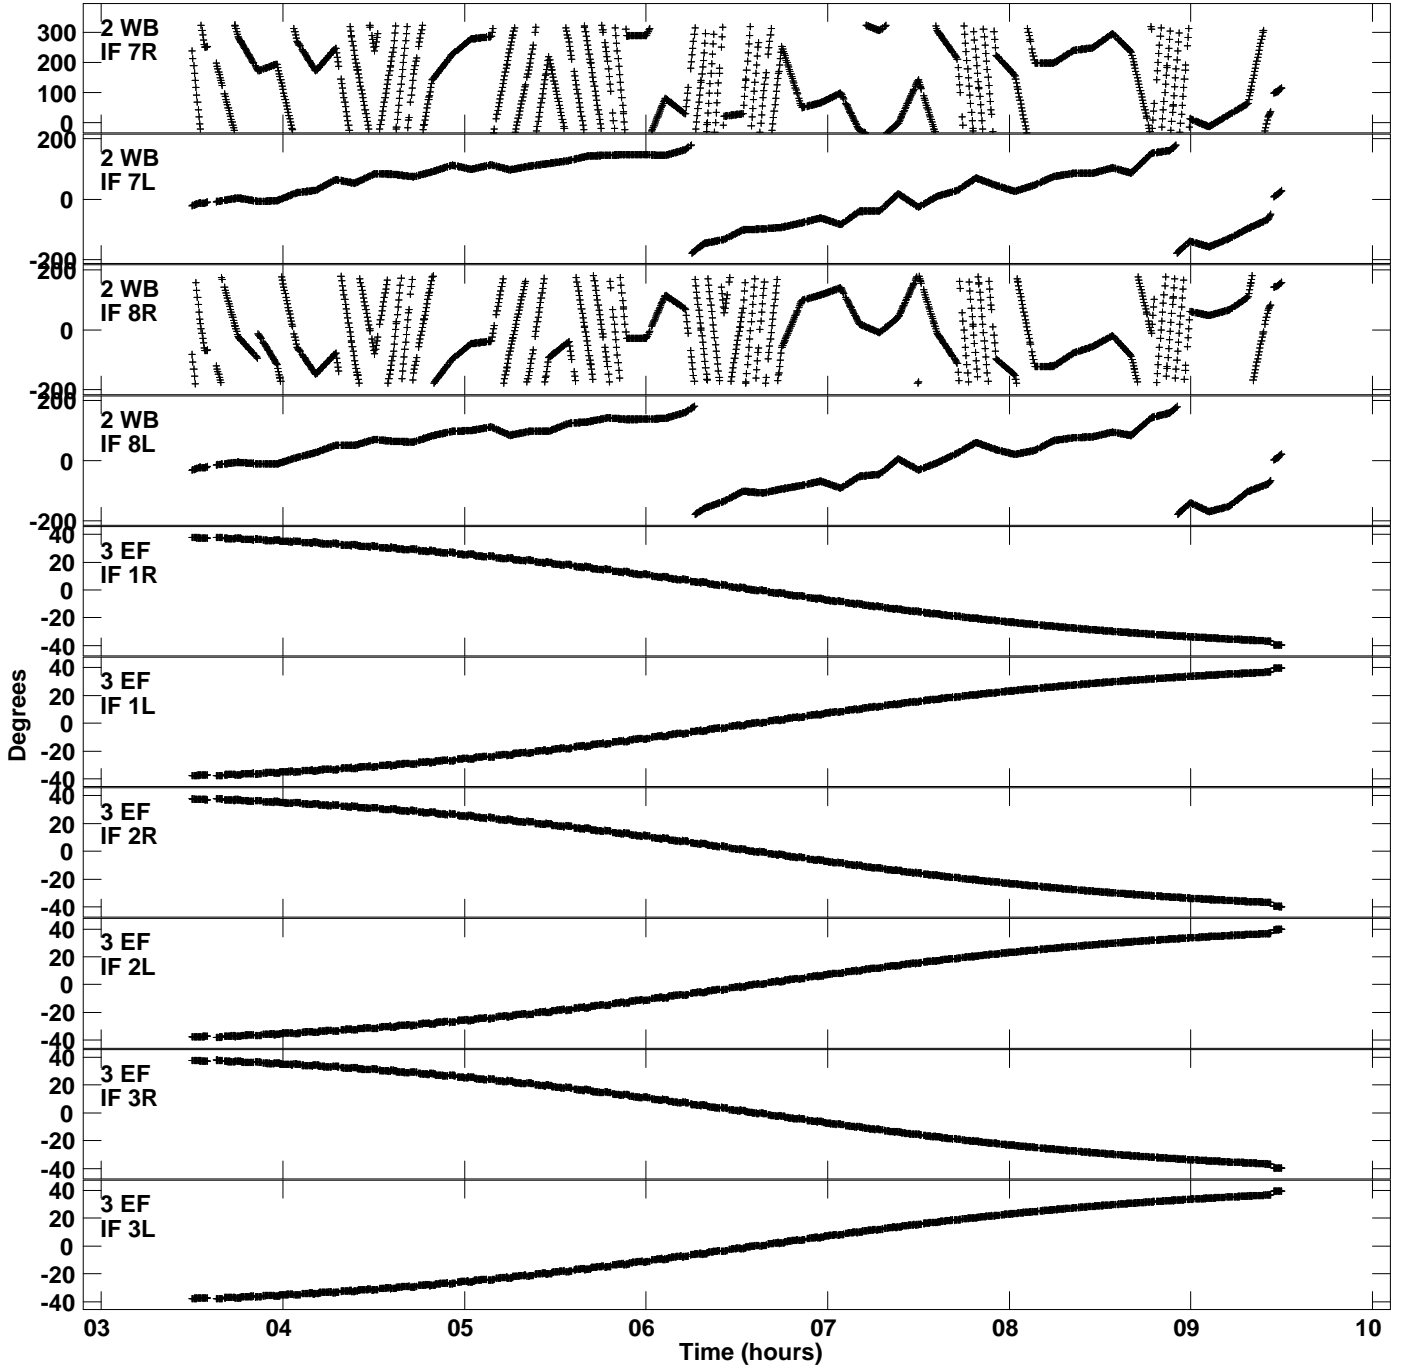

Plot file version 1 created 04-NOV-2021 02:17:53
Gain phs vs UTC time for EC077C.UVDATA.1
CL 4 Rpol & Lpol IF 1 - 8

Plot file version 2 created 04-NOV-2021 02:17:53
Gain phs vs UTC time for EC077C.UVDATA.1
CL 4 Rpol & Lpol IF 1 - 8

Plot file version 3 created 04-NOV-2021 02:17:53
Gain phs vs UTC time for EC077C.UVDATA.1
CL 4 Rpol & Lpol IF 1 - 8

Plot file version 4 created 04-NOV-2021 02:17:53
Gain phs vs UTC time for EC077C.UVDATA.1
CL 4 Rpol & Lpol IF 1 - 8

Plot file version 5 created 04-NOV-2021 02:17:53
Gain phs vs UTC time for EC077C.UVDATA.1
CL 4 Rpol & Lpol IF 1 - 8

Plot file version 6 created 04-NOV-2021 02:17:53
Gain phs vs UTC time for EC077C.UVDATA.1
CL 4 Rpol & Lpol IF 1 - 8

Plot file version 7 created 04-NOV-2021 02:17:53
Gain phs vs UTC time for EC077C.UVDATA.1
CL 4 Rpol & Lpol IF 1 - 8

Plot file version 8 created 04-NOV-2021 02:17:53
Gain phs vs UTC time for EC077C.UVDATA.1
CL 4 Rpol & Lpol IF 1 - 8