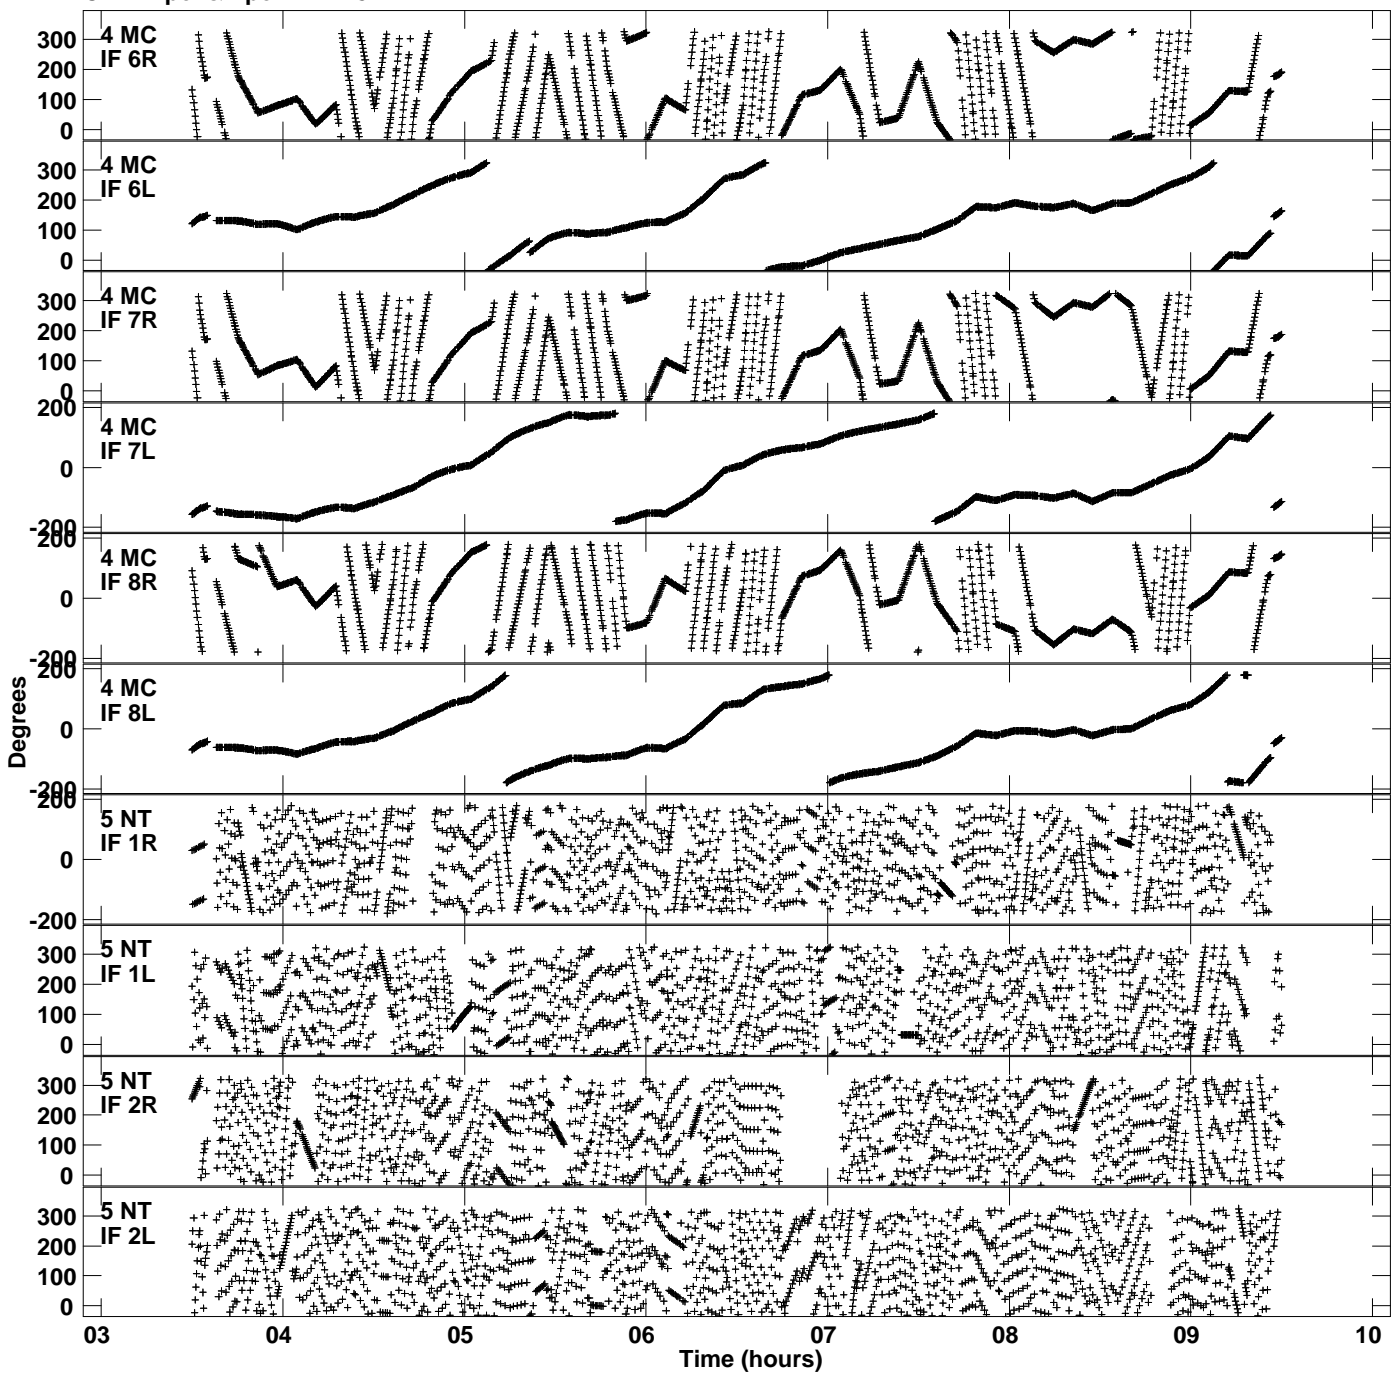

Plot file version 1 created 04-NOV-2021 02:17:53
Gain phs vs UTC time for EC077C.UVDATA.1
CL 4 Rpol & Lpol IF 1 - 8

Plot file version 2 created 04-NOV-2021 02:17:53
Gain phs vs UTC time for EC077C.UVDATA.1
CL 4 Rpol & Lpol IF 1 - 8

Plot file version 3 created 04-NOV-2021 02:17:53
Gain phs vs UTC time for EC077C.UVDATA.1
CL 4 Rpol & Lpol IF 1 - 8

Plot file version 4 created 04-NOV-2021 02:17:53
Gain phs vs UTC time for EC077C.UVDATA.1
CL 4 Rpol & Lpol IF 1 - 8

Plot file version 5 created 04-NOV-2021 02:17:53
Gain phs vs UTC time for EC077C.UVDATA.1
CL 4 Rpol & Lpol IF 1 - 8

Plot file version 6 created 04-NOV-2021 02:17:53
Gain phs vs UTC time for EC077C.UVDATA.1
CL 4 Rpol & Lpol IF 1 - 8

Plot file version 7 created 04-NOV-2021 02:17:53
Gain phs vs UTC time for EC077C.UVDATA.1
CL 4 Rpol & Lpol IF 1 - 8

Plot file version 8 created 04-NOV-2021 02:17:53
Gain phs vs UTC time for EC077C.UVDATA.1
CL 4 Rpol & Lpol IF 1 - 8