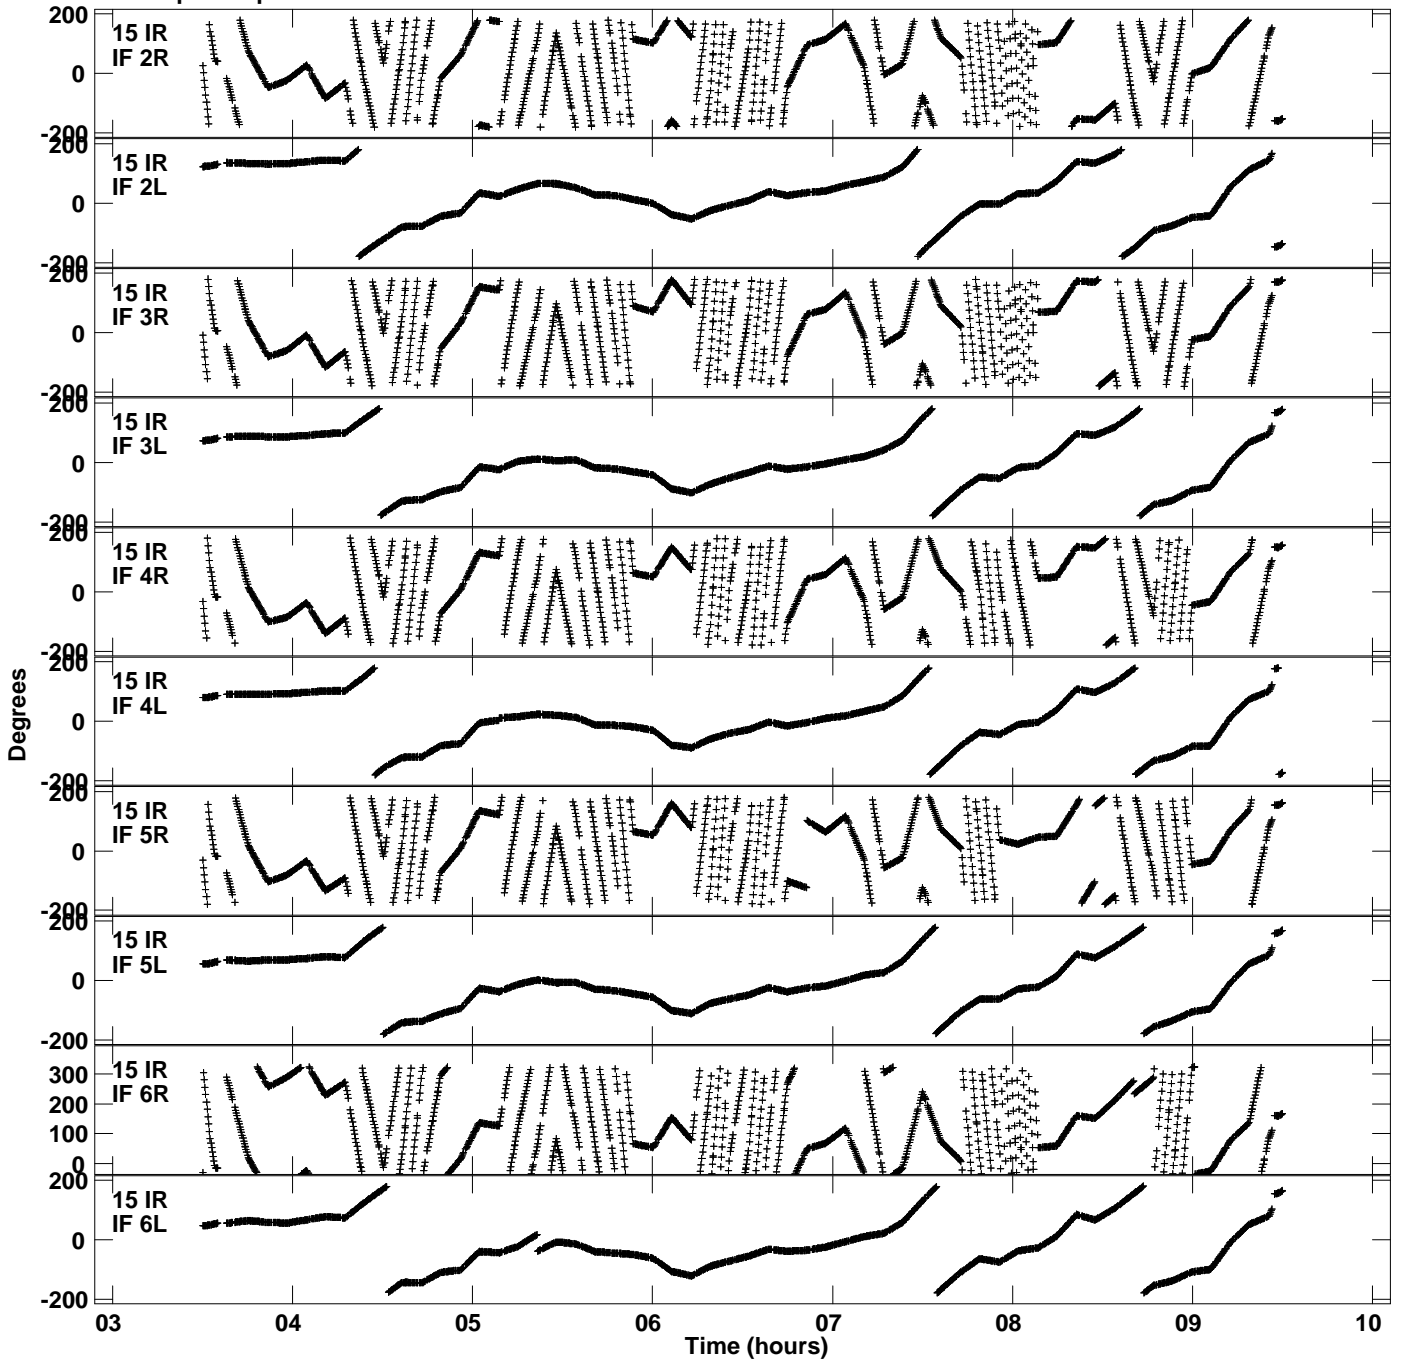

Plot file version 18 created 04-NOV-2021 02:17:54
Gain phs vs UTC time for EC077C.UVDATA.1
CL 4 Rpol & Lpol IF 1 - 8