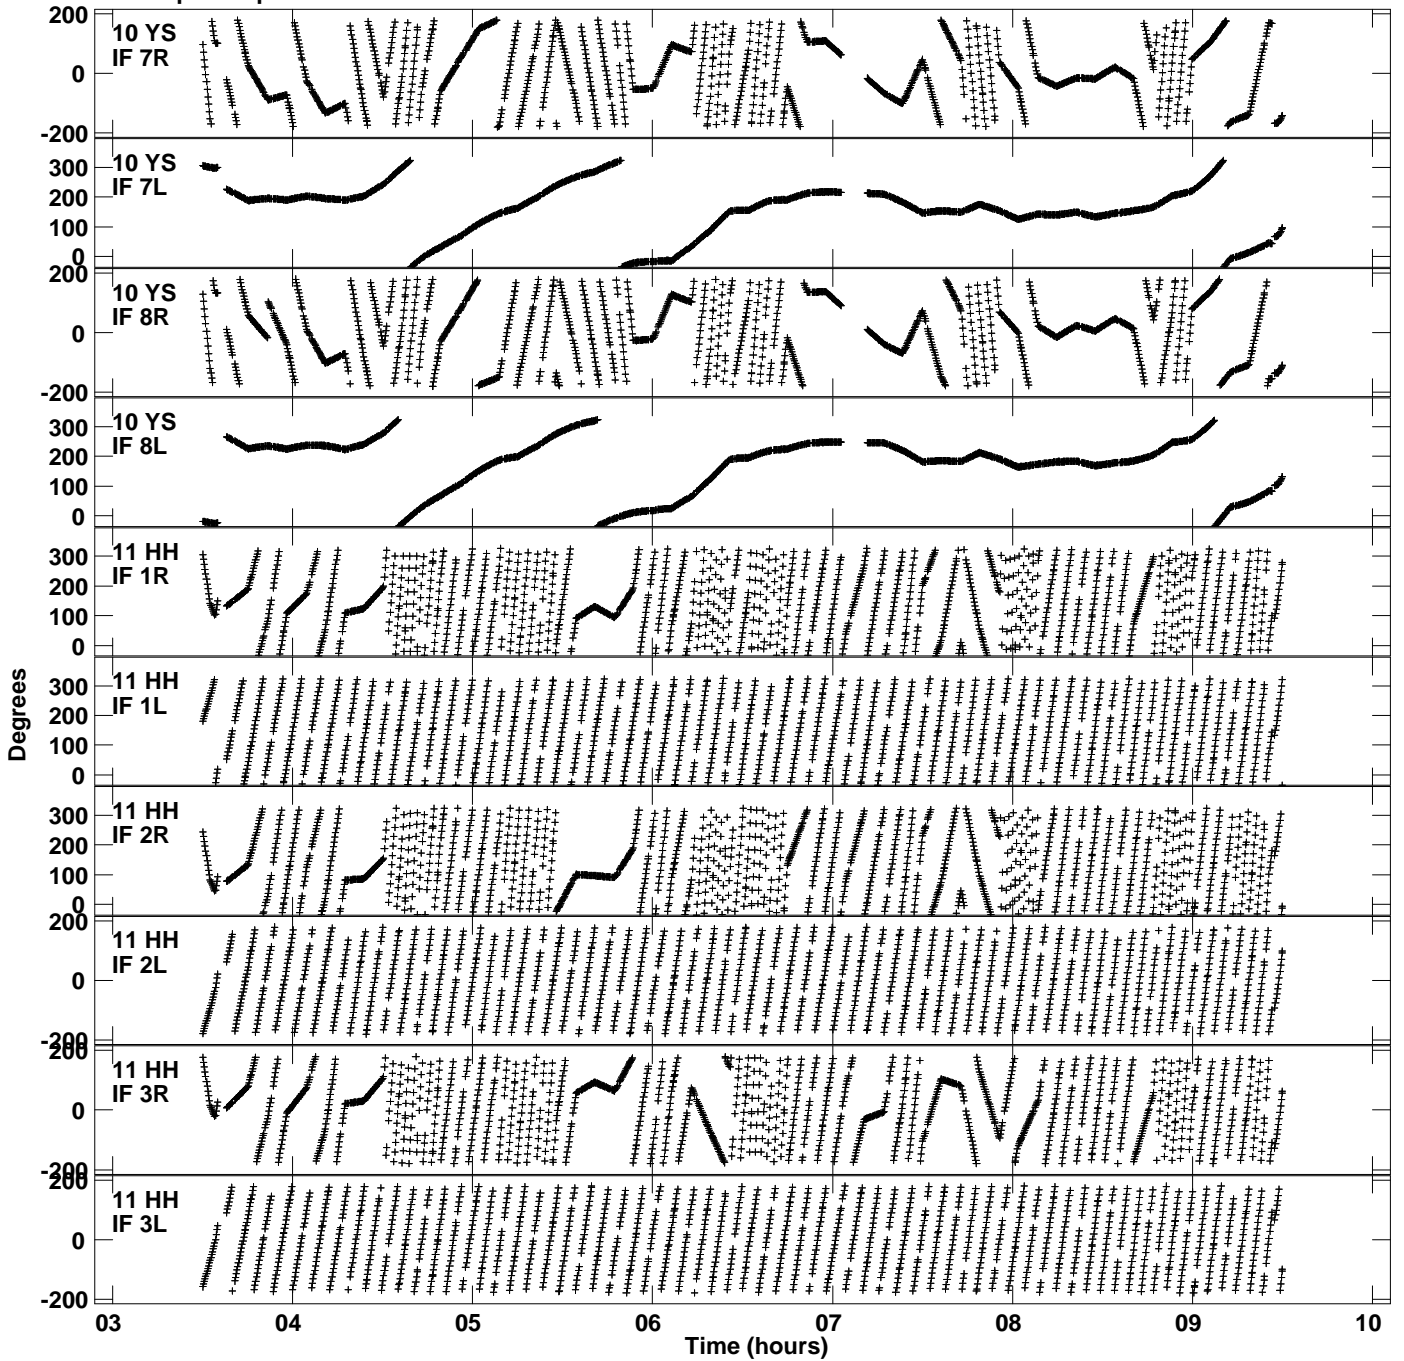

Plot file version 5 created 04-NOV-2021 02:17:53
Gain phs vs UTC time for EC077C.UVDATA.1
CL 4 Rpol & Lpol IF 1 - 8

Plot file version 6 created 04-NOV-2021 02:17:53
Gain phs vs UTC time for EC077C.UVDATA.1
CL 4 Rpol & Lpol IF 1 - 8

Plot file version 7 created 04-NOV-2021 02:17:53
Gain phs vs UTC time for EC077C.UVDATA.1
CL 4 Rpol & Lpol IF 1 - 8

Plot file version 8 created 04-NOV-2021 02:17:53
Gain phs vs UTC time for EC077C.UVDATA.1
CL 4 Rpol & Lpol IF 1 - 8

Plot file version 9 created 04-NOV-2021 02:17:53
Gain phs vs UTC time for EC077C.UVDATA.1
CL 4 Rpol & Lpol IF 1 - 8

Plot file version 10 created 04-NOV-2021 02:17:54
Gain phs vs UTC time for EC077C.UVDATA.1
CL 4 Rpol & Lpol IF 1 - 8

Plot file version 11 created 04-NOV-2021 02:17:54
Gain phs vs UTC time for EC077C.UVDATA.1
CL 4 Rpol & Lpol IF 1 - 8

Plot file version 12 created 04-NOV-2021 02:17:54
Gain phs vs UTC time for EC077C.UVDATA.1
CL 4 Rpol & Lpol IF 1 - 8