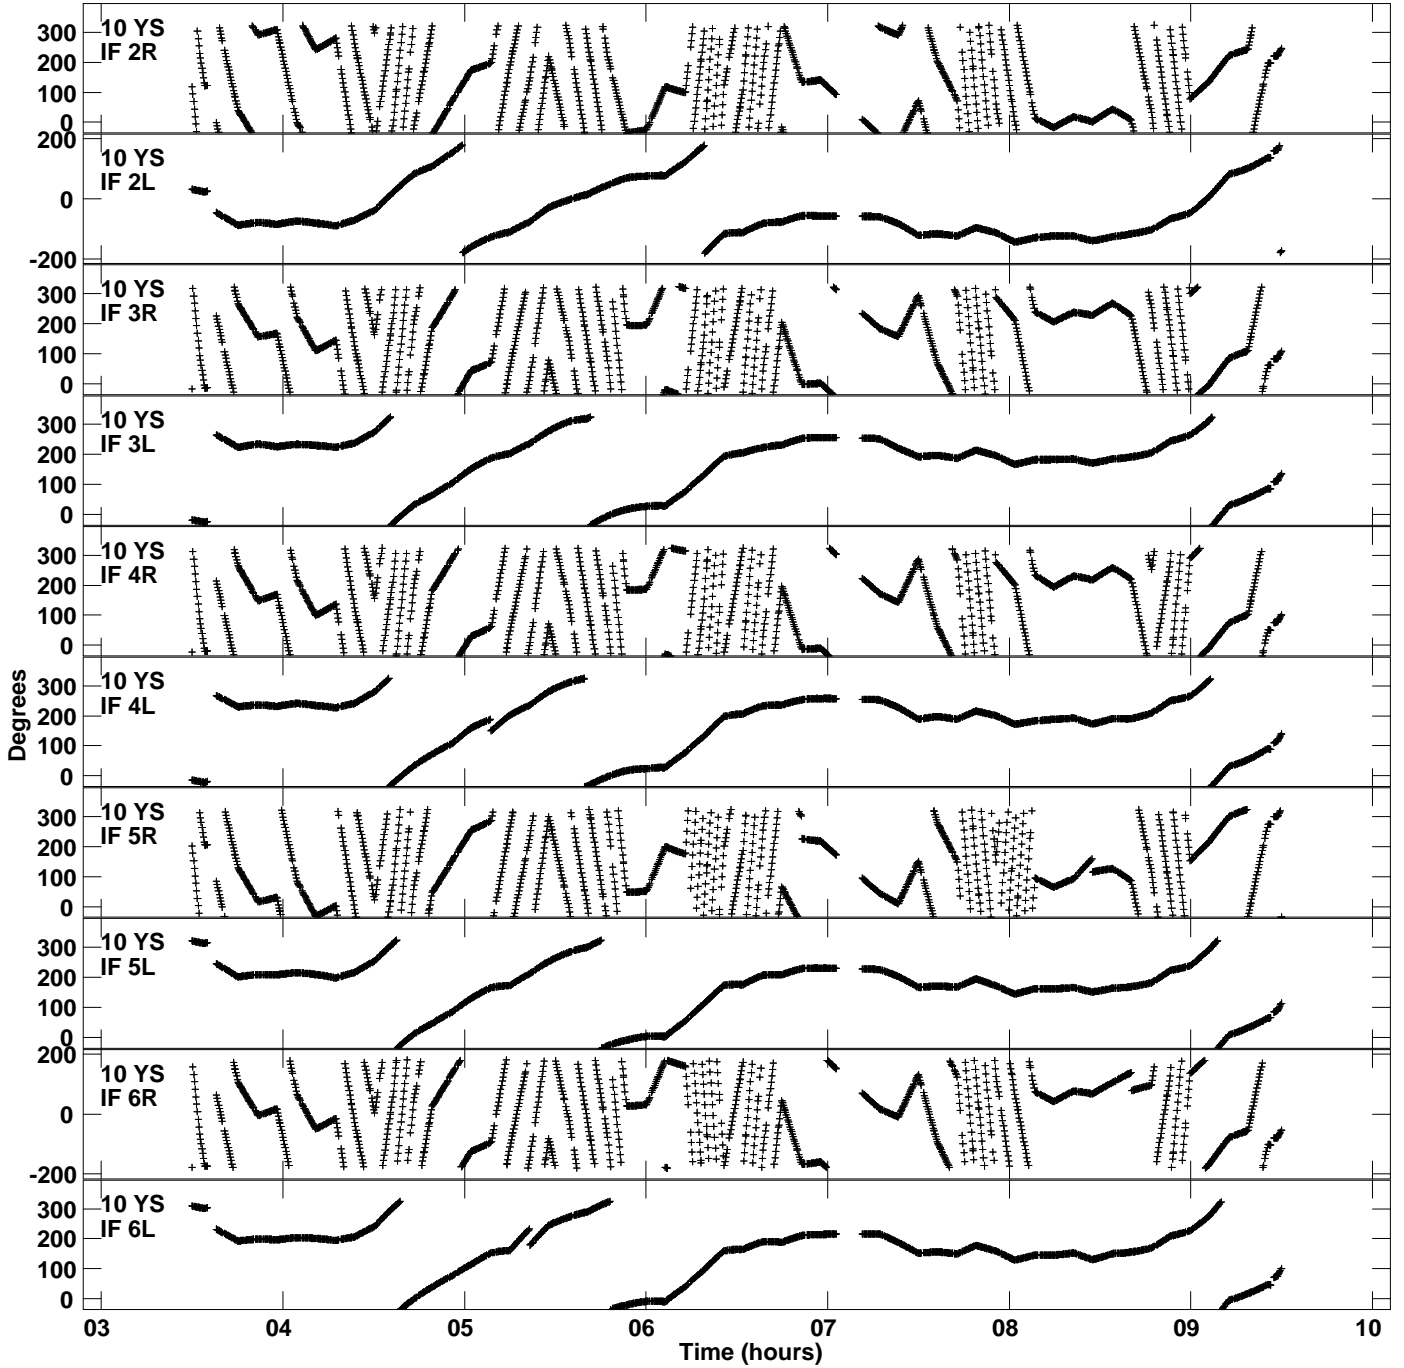

Plot file version 5 created 04-NOV-2021 02:17:53
Gain phs vs UTC time for EC077C.UVDATA.1
CL 4 Rpol & Lpol IF 1 - 8

Plot file version 6 created 04-NOV-2021 02:17:53
Gain phs vs UTC time for EC077C.UVDATA.1
CL 4 Rpol & Lpol IF 1 - 8

Plot file version 7 created 04-NOV-2021 02:17:53
Gain phs vs UTC time for EC077C.UVDATA.1
CL 4 Rpol & Lpol IF 1 - 8

Plot file version 8 created 04-NOV-2021 02:17:53
Gain phs vs UTC time for EC077C.UVDATA.1
CL 4 Rpol & Lpol IF 1 - 8

Plot file version 9 created 04-NOV-2021 02:17:53
Gain phs vs UTC time for EC077C.UVDATA.1
CL 4 Rpol & Lpol IF 1 - 8

Plot file version 10 created 04-NOV-2021 02:17:54
Gain phs vs UTC time for EC077C.UVDATA.1
CL 4 Rpol & Lpol IF 1 - 8

Plot file version 11 created 04-NOV-2021 02:17:54
Gain phs vs UTC time for EC077C.UVDATA.1
CL 4 Rpol & Lpol IF 1 - 8

Plot file version 12 created 04-NOV-2021 02:17:54
Gain phs vs UTC time for EC077C.UVDATA.1
CL 4 Rpol & Lpol IF 1 - 8