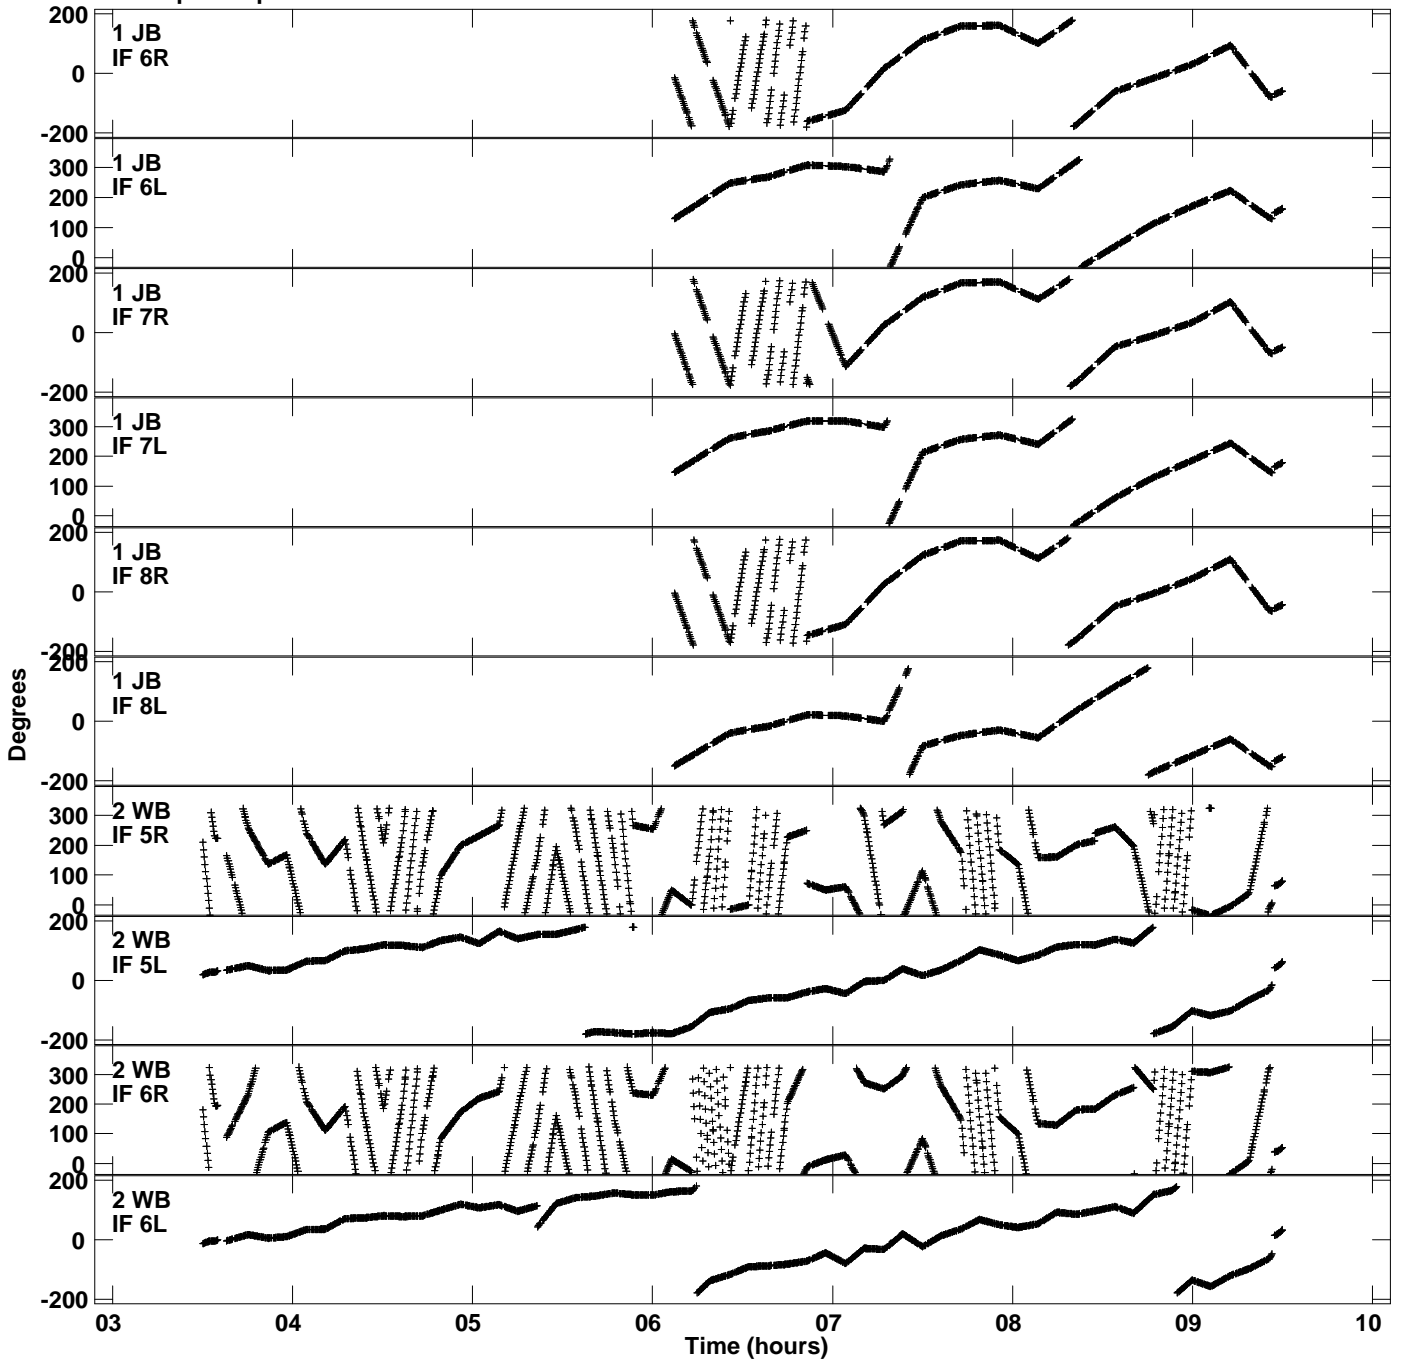

Plot file version 1 created 04-NOV-2021 02:17:53
Gain phs vs UTC time for EC077C.UVDATA.1
CL 4 Rpol & Lpol IF 1 - 8

Plot file version 2 created 04-NOV-2021 02:17:53
Gain phs vs UTC time for EC077C.UVDATA.1
CL 4 Rpol & Lpol IF 1 - 8

Plot file version 3 created 04-NOV-2021 02:17:53
Gain phs vs UTC time for EC077C.UVDATA.1
CL 4 Rpol & Lpol IF 1 - 8

Plot file version 4 created 04-NOV-2021 02:17:53
Gain phs vs UTC time for EC077C.UVDATA.1
CL 4 Rpol & Lpol IF 1 - 8

Plot file version 5 created 04-NOV-2021 02:17:53
Gain phs vs UTC time for EC077C.UVDATA.1
CL 4 Rpol & Lpol IF 1 - 8

Plot file version 6 created 04-NOV-2021 02:17:53
Gain phs vs UTC time for EC077C.UVDATA.1
CL 4 Rpol & Lpol IF 1 - 8

Plot file version 7 created 04-NOV-2021 02:17:53
Gain phs vs UTC time for EC077C.UVDATA.1
CL 4 Rpol & Lpol IF 1 - 8

Plot file version 8 created 04-NOV-2021 02:17:53
Gain phs vs UTC time for EC077C.UVDATA.1
CL 4 Rpol & Lpol IF 1 - 8