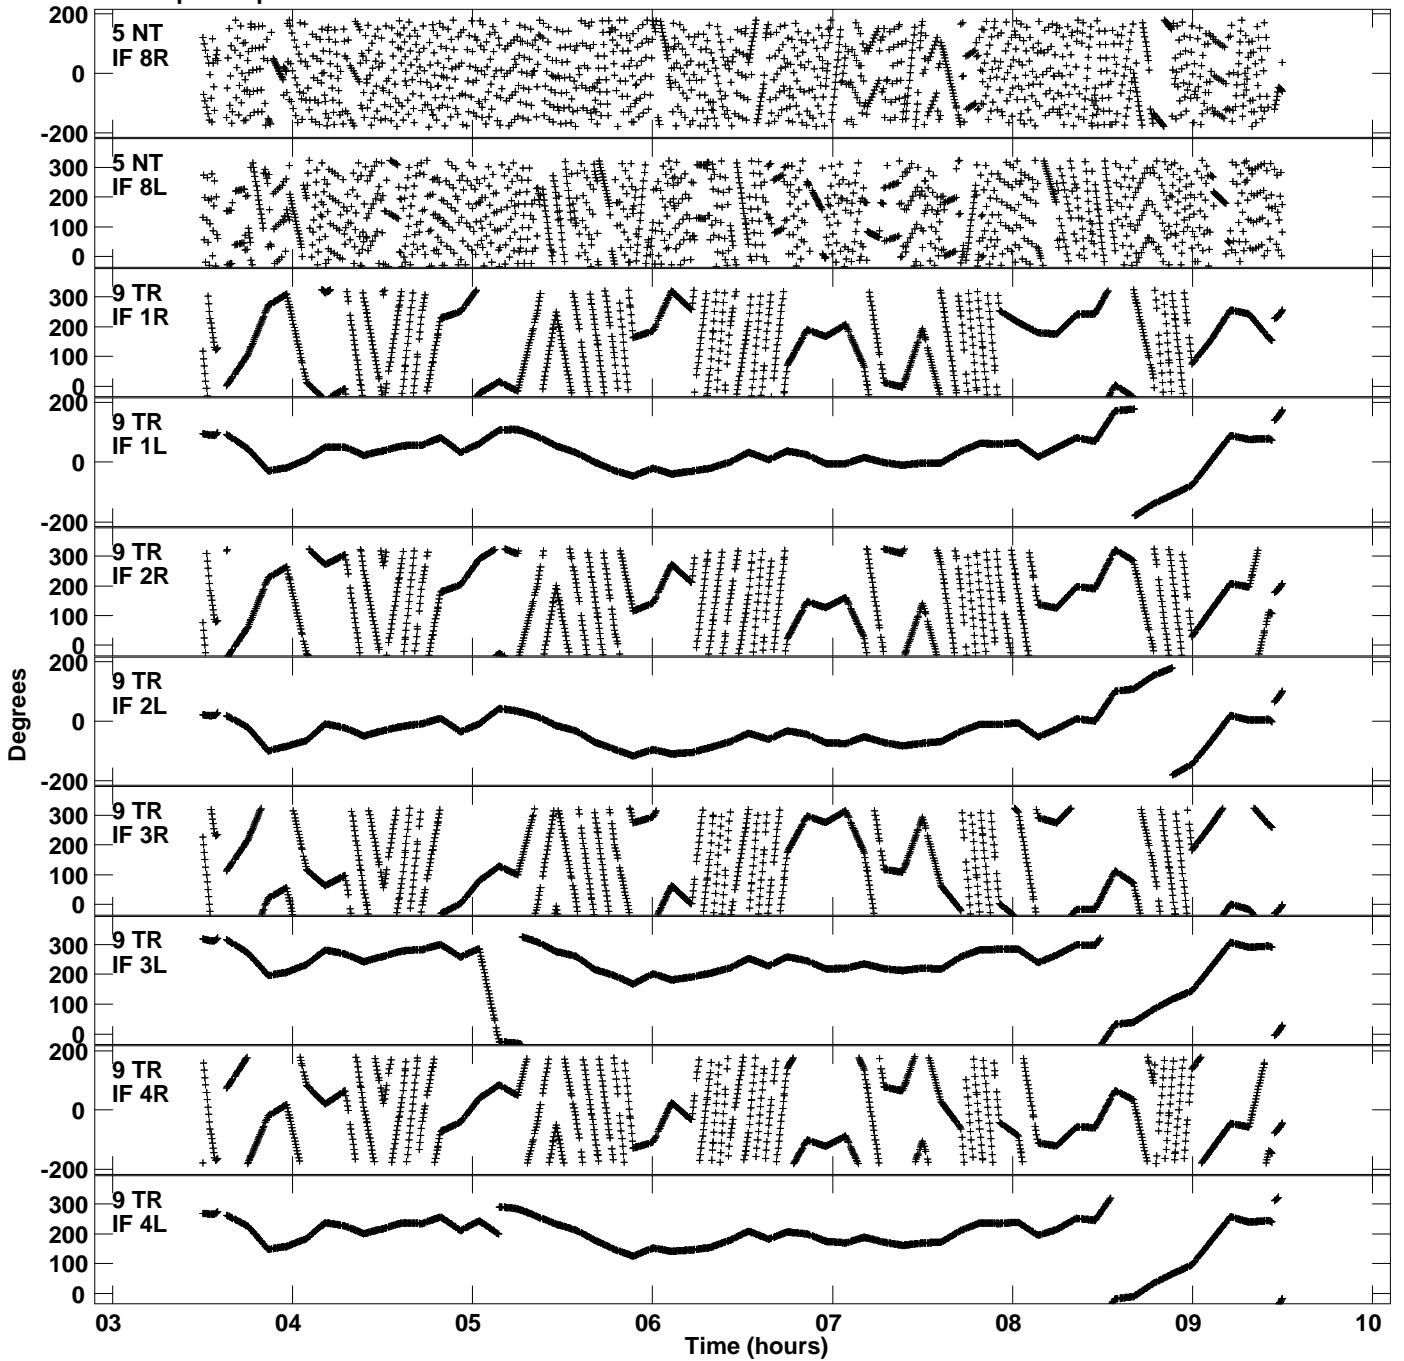

Plot file version 3 created 04-NOV-2021 02:17:53
Gain phs vs UTC time for EC077C.UVDATA.1
CL 4 Rpol & Lpol IF 1 - 8

Plot file version 4 created 04-NOV-2021 02:17:53
Gain phs vs UTC time for EC077C.UVDATA.1
CL 4 Rpol & Lpol IF 1 - 8

Plot file version 5 created 04-NOV-2021 02:17:53
Gain phs vs UTC time for EC077C.UVDATA.1
CL 4 Rpol & Lpol IF 1 - 8

Plot file version 6 created 04-NOV-2021 02:17:53
Gain phs vs UTC time for EC077C.UVDATA.1
CL 4 Rpol & Lpol IF 1 - 8

Plot file version 7 created 04-NOV-2021 02:17:53
Gain phs vs UTC time for EC077C.UVDATA.1
CL 4 Rpol & Lpol IF 1 - 8

Plot file version 8 created 04-NOV-2021 02:17:53
Gain phs vs UTC time for EC077C.UVDATA.1
CL 4 Rpol & Lpol IF 1 - 8

Plot file version 9 created 04-NOV-2021 02:17:53
Gain phs vs UTC time for EC077C.UVDATA.1
CL 4 Rpol & Lpol IF 1 - 8

Plot file version 10 created 04-NOV-2021 02:17:54
Gain phs vs UTC time for EC077C.UVDATA.1
CL 4 Rpol & Lpol IF 1 - 8