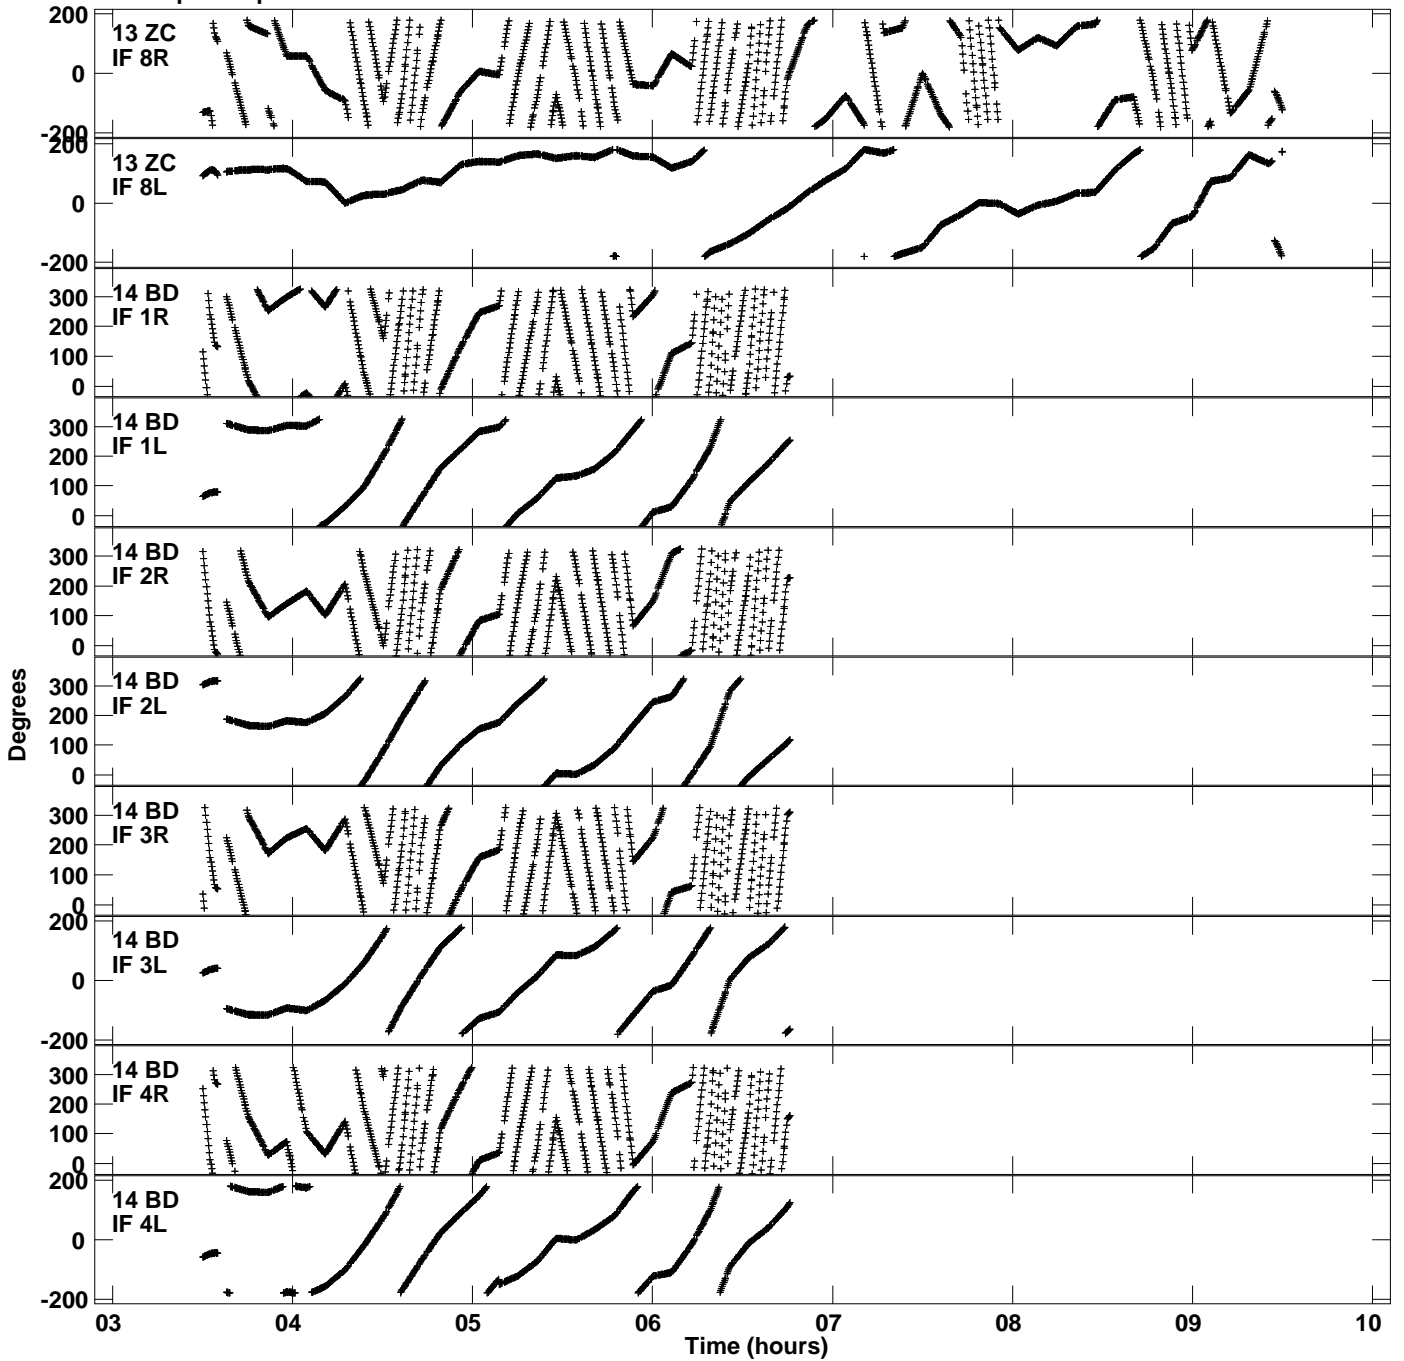

Plot file version 11 created 04-NOV-2021 02:17:54
Gain phs vs UTC time for EC077C.UVDATA.1
CL 4 Rpol & Lpol IF 1 - 8

Plot file version 12 created 04-NOV-2021 02:17:54
Gain phs vs UTC time for EC077C.UVDATA.1
CL 4 Rpol & Lpol IF 1 - 8

Plot file version 13 created 04-NOV-2021 02:17:54
Gain phs vs UTC time for EC077C.UVDATA.1
CL 4 Rpol & Lpol IF 1 - 8

Plot file version 14 created 04-NOV-2021 02:17:54
Gain phs vs UTC time for EC077C.UVDATA.1
CL 4 Rpol & Lpol IF 1 - 8

Plot file version 15 created 04-NOV-2021 02:17:54
Gain phs vs UTC time for EC077C.UVDATA.1
CL 4 Rpol & Lpol IF 1 - 8

Plot file version 16 created 04-NOV-2021 02:17:54
Gain phs vs UTC time for EC077C.UVDATA.1
CL 4 Rpol & Lpol IF 1 - 8