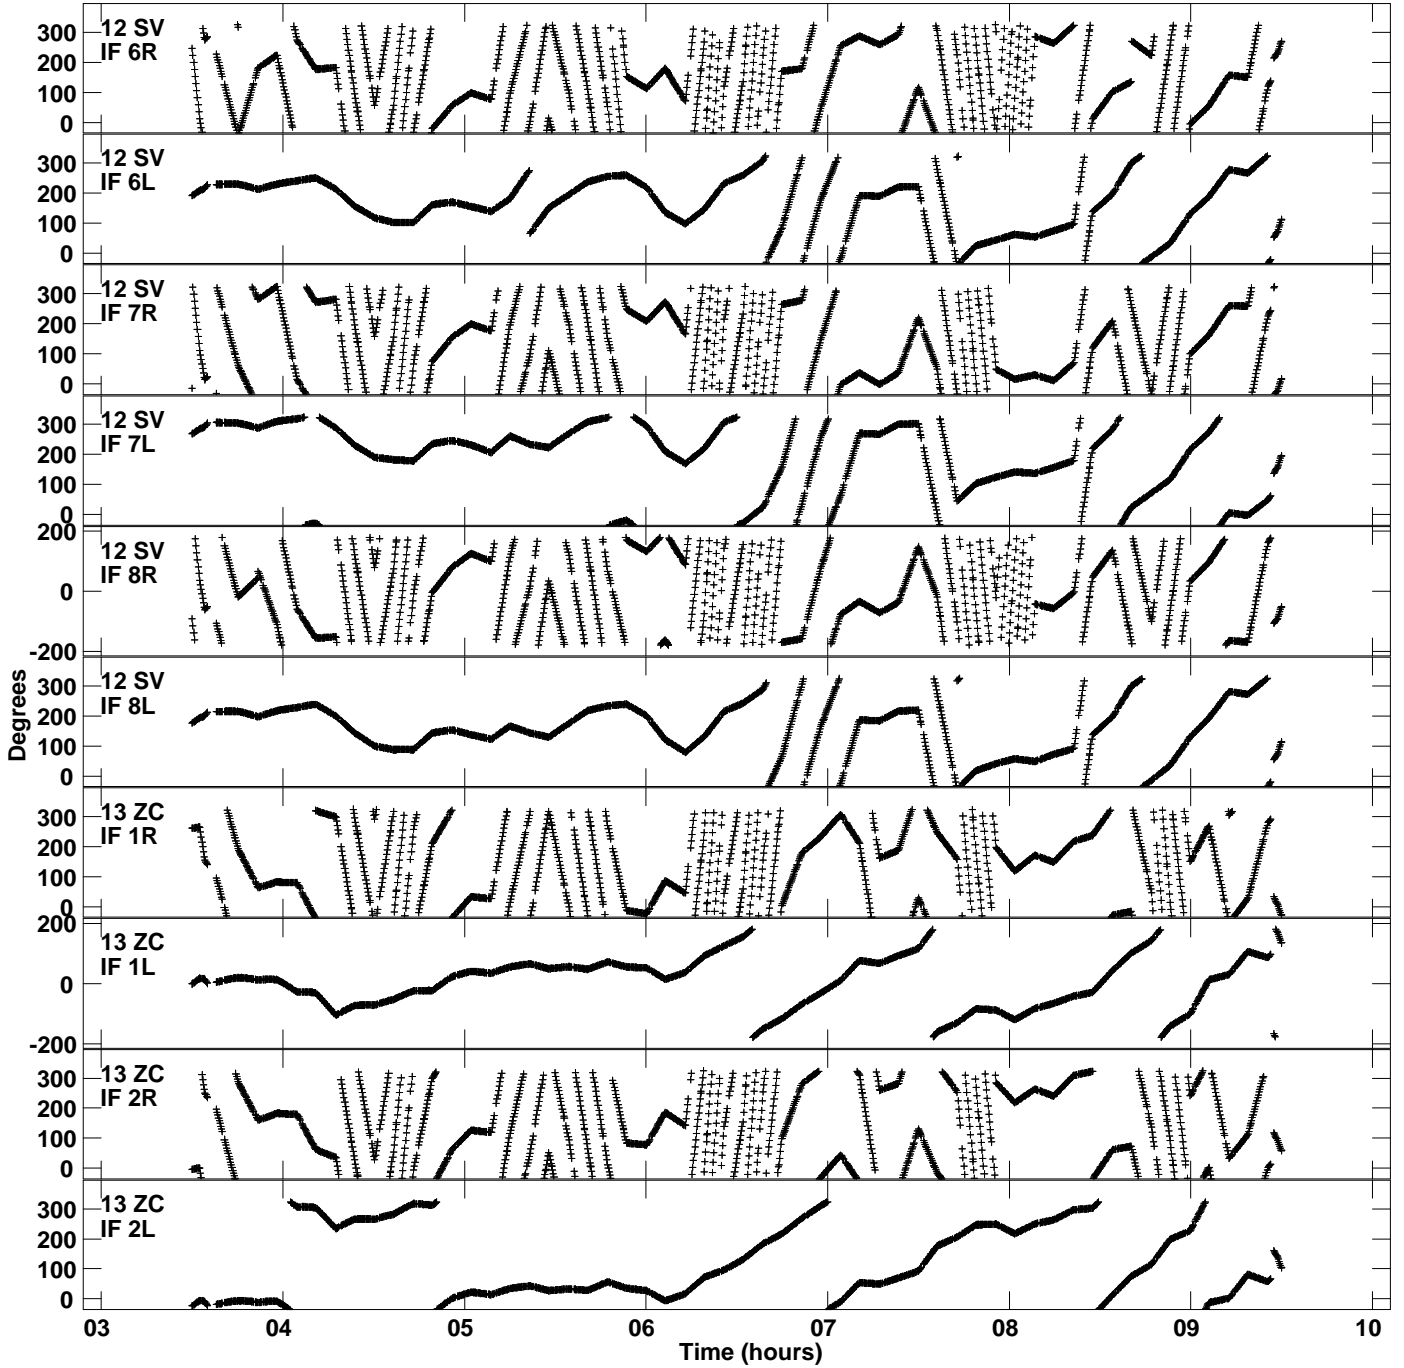

Plot file version 7 created 04-NOV-2021 02:17:53
Gain phs vs UTC time for EC077C.UVDATA.1
CL 4 Rpol & Lpol IF 1 - 8

Plot file version 8 created 04-NOV-2021 02:17:53
Gain phs vs UTC time for EC077C.UVDATA.1
CL 4 Rpol & Lpol IF 1 - 8

Plot file version 9 created 04-NOV-2021 02:17:53
Gain phs vs UTC time for EC077C.UVDATA.1
CL 4 Rpol & Lpol IF 1 - 8

Plot file version 10 created 04-NOV-2021 02:17:54
Gain phs vs UTC time for EC077C.UVDATA.1
CL 4 Rpol & Lpol IF 1 - 8

Plot file version 11 created 04-NOV-2021 02:17:54
Gain phs vs UTC time for EC077C.UVDATA.1
CL 4 Rpol & Lpol IF 1 - 8

Plot file version 12 created 04-NOV-2021 02:17:54
Gain phs vs UTC time for EC077C.UVDATA.1
CL 4 Rpol & Lpol IF 1 - 8

Plot file version 13 created 04-NOV-2021 02:17:54
Gain phs vs UTC time for EC077C.UVDATA.1
CL 4 Rpol & Lpol IF 1 - 8

Plot file version 14 created 04-NOV-2021 02:17:54
Gain phs vs UTC time for EC077C.UVDATA.1
CL 4 Rpol & Lpol IF 1 - 8