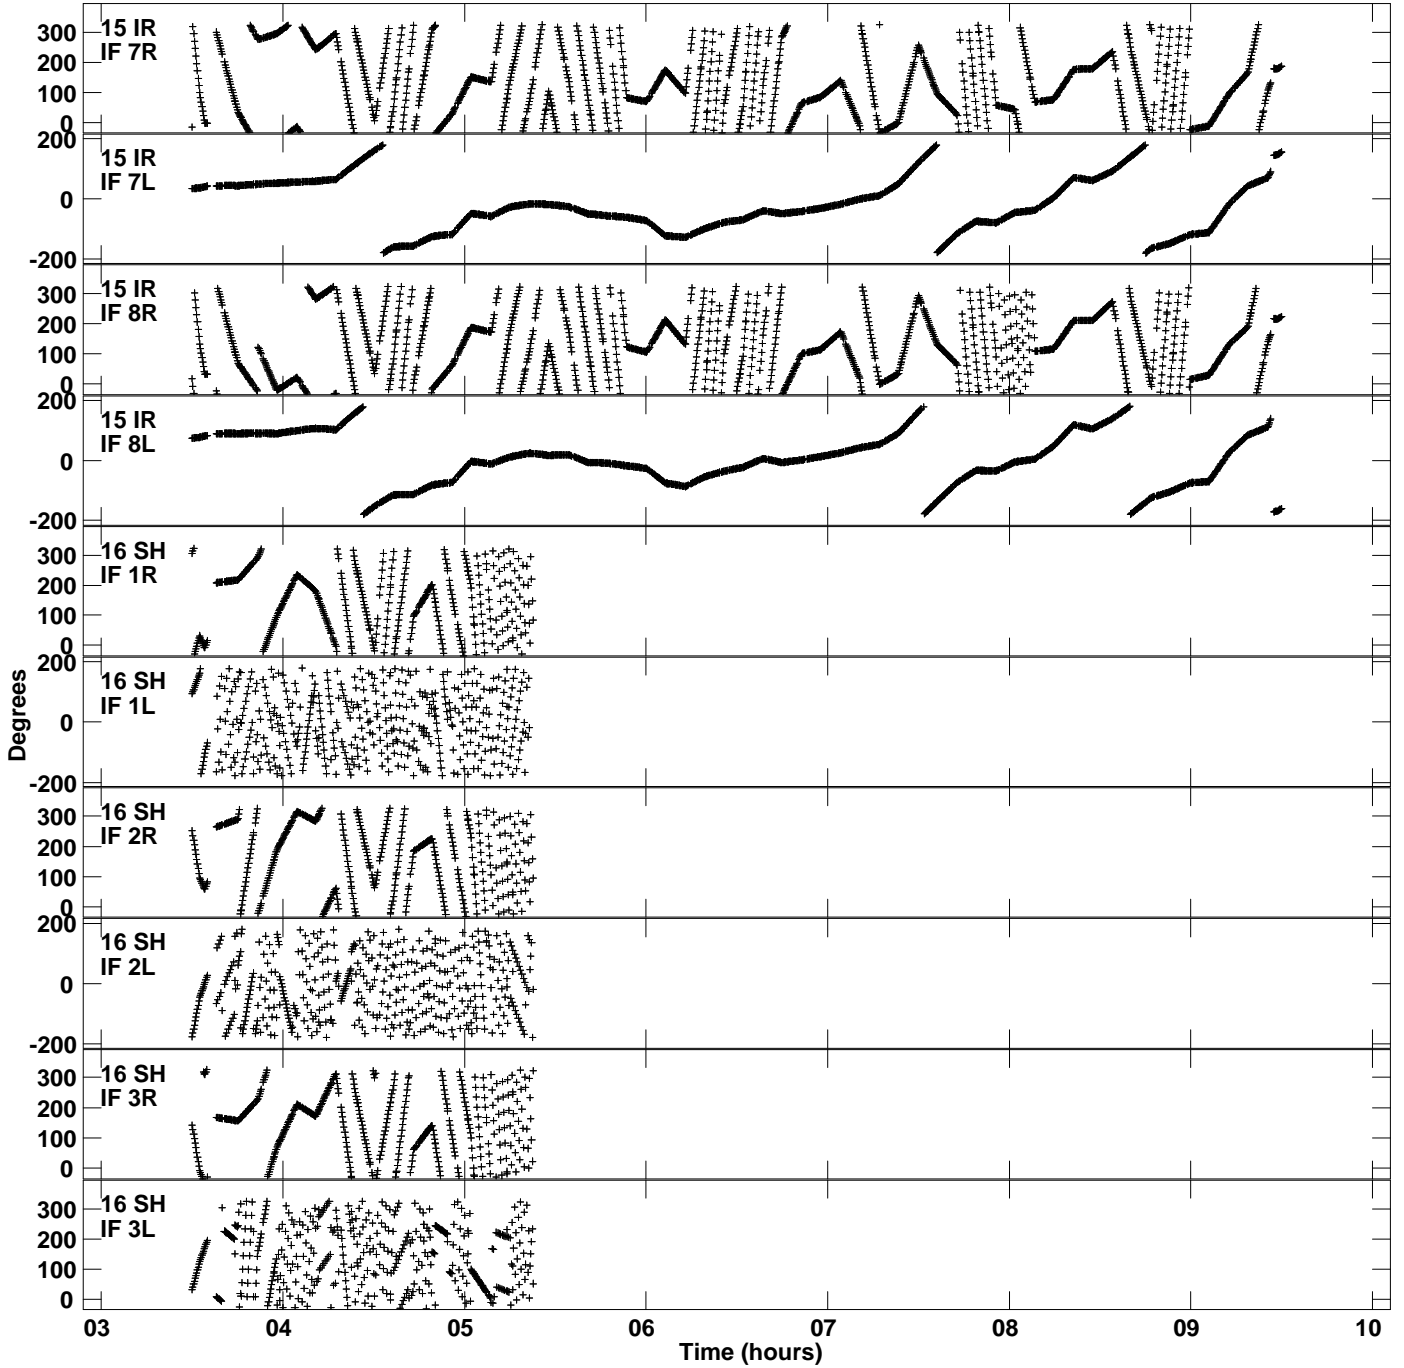

Plot file version 13 created 04-NOV-2021 02:17:54
Gain phs vs UTC time for EC077C.UVDATA.1
CL 4 Rpol & Lpol IF 1 - 8

Plot file version 14 created 04-NOV-2021 02:17:54
Gain phs vs UTC time for EC077C.UVDATA.1
CL 4 Rpol & Lpol IF 1 - 8

Plot file version 15 created 04-NOV-2021 02:17:54
Gain phs vs UTC time for EC077C.UVDATA.1
CL 4 Rpol & Lpol IF 1 - 8

Plot file version 16 created 04-NOV-2021 02:17:54
Gain phs vs UTC time for EC077C.UVDATA.1
CL 4 Rpol & Lpol IF 1 - 8

Plot file version 18 created 04-NOV-2021 02:17:54
Gain phs vs UTC time for EC077C.UVDATA.1
CL 4 Rpol & Lpol IF 1 - 8

Plot file version 19 created 04-NOV-2021 02:17:54
Gain phs vs UTC time for EC077C.UVDATA.1
CL 4 Rpol & Lpol IF 1 - 8