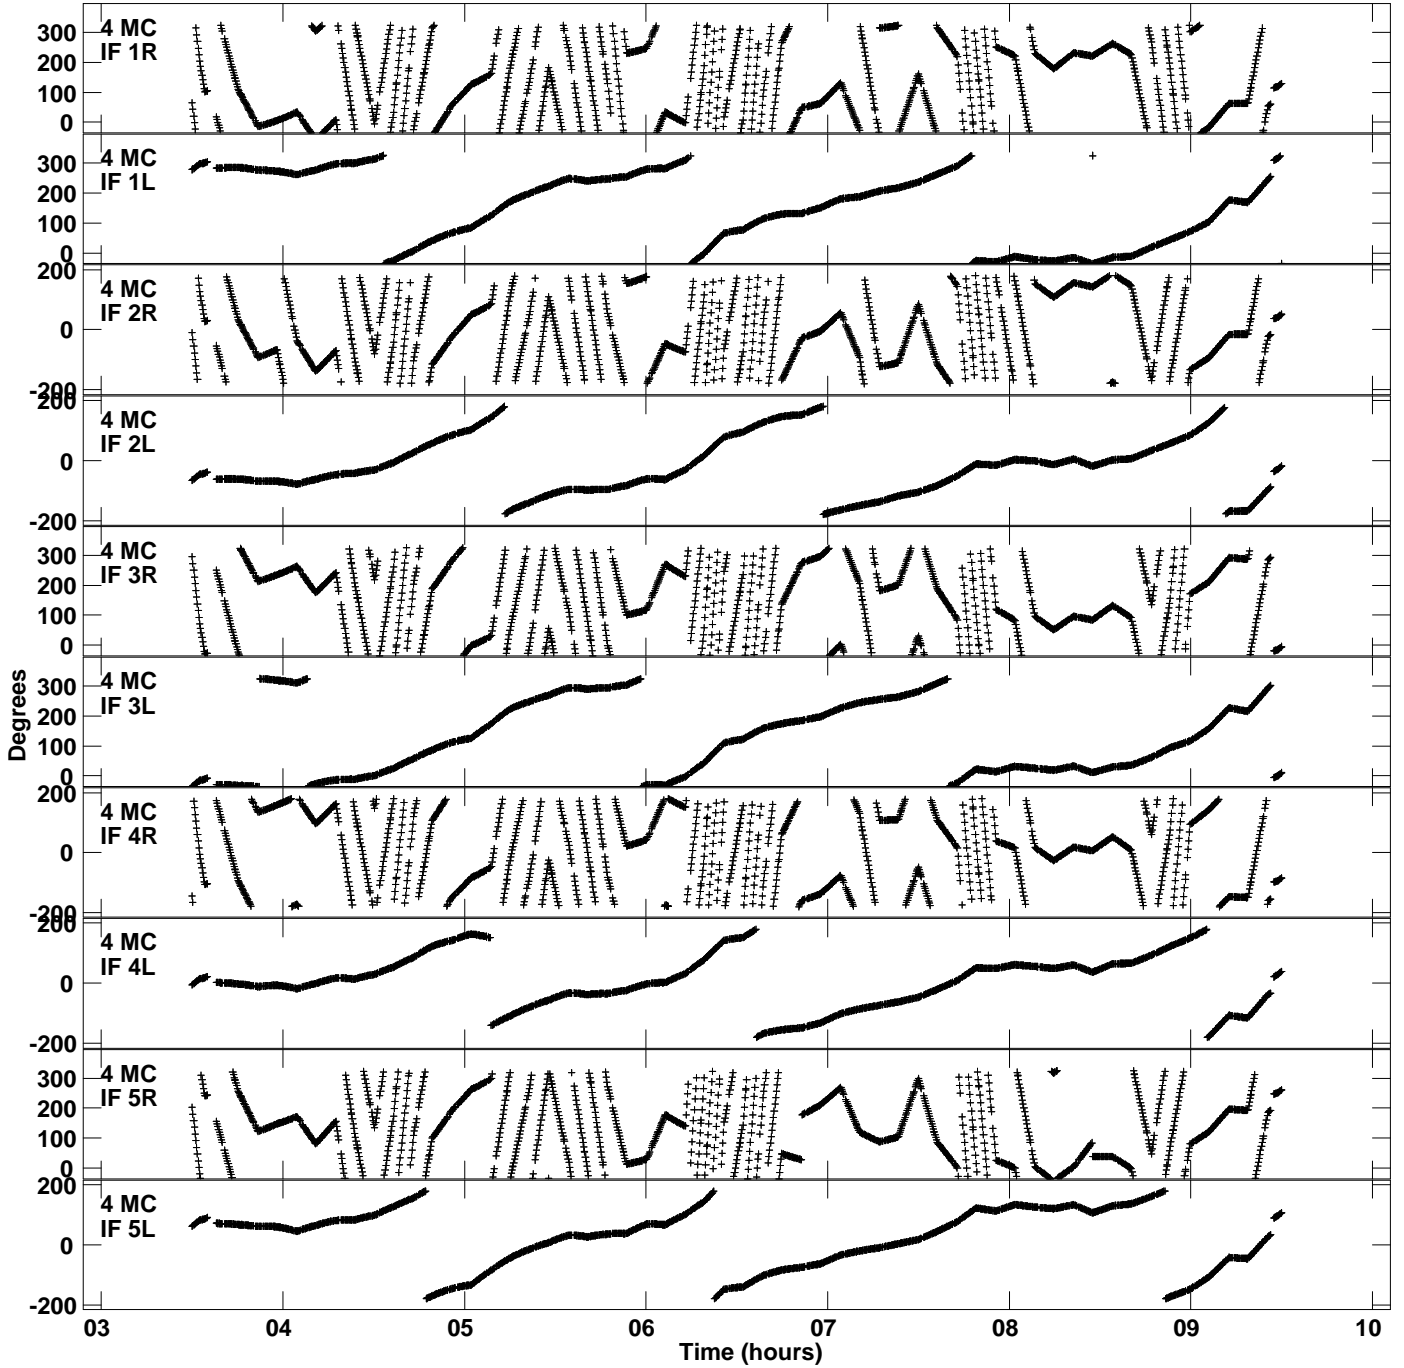

Plot file version 1 created 04-NOV-2021 02:17:53
Gain phs vs UTC time for EC077C.UVDATA.1
CL 4 Rpol & Lpol IF 1 - 8

Plot file version 2 created 04-NOV-2021 02:17:53
Gain phs vs UTC time for EC077C.UVDATA.1
CL 4 Rpol & Lpol IF 1 - 8

Plot file version 3 created 04-NOV-2021 02:17:53
Gain phs vs UTC time for EC077C.UVDATA.1
CL 4 Rpol & Lpol IF 1 - 8

Plot file version 4 created 04-NOV-2021 02:17:53
Gain phs vs UTC time for EC077C.UVDATA.1
CL 4 Rpol & Lpol IF 1 - 8

Plot file version 5 created 04-NOV-2021 02:17:53
Gain phs vs UTC time for EC077C.UVDATA.1
CL 4 Rpol & Lpol IF 1 - 8

Plot file version 6 created 04-NOV-2021 02:17:53
Gain phs vs UTC time for EC077C.UVDATA.1
CL 4 Rpol & Lpol IF 1 - 8

Plot file version 7 created 04-NOV-2021 02:17:53
Gain phs vs UTC time for EC077C.UVDATA.1
CL 4 Rpol & Lpol IF 1 - 8

Plot file version 8 created 04-NOV-2021 02:17:53
Gain phs vs UTC time for EC077C.UVDATA.1
CL 4 Rpol & Lpol IF 1 - 8