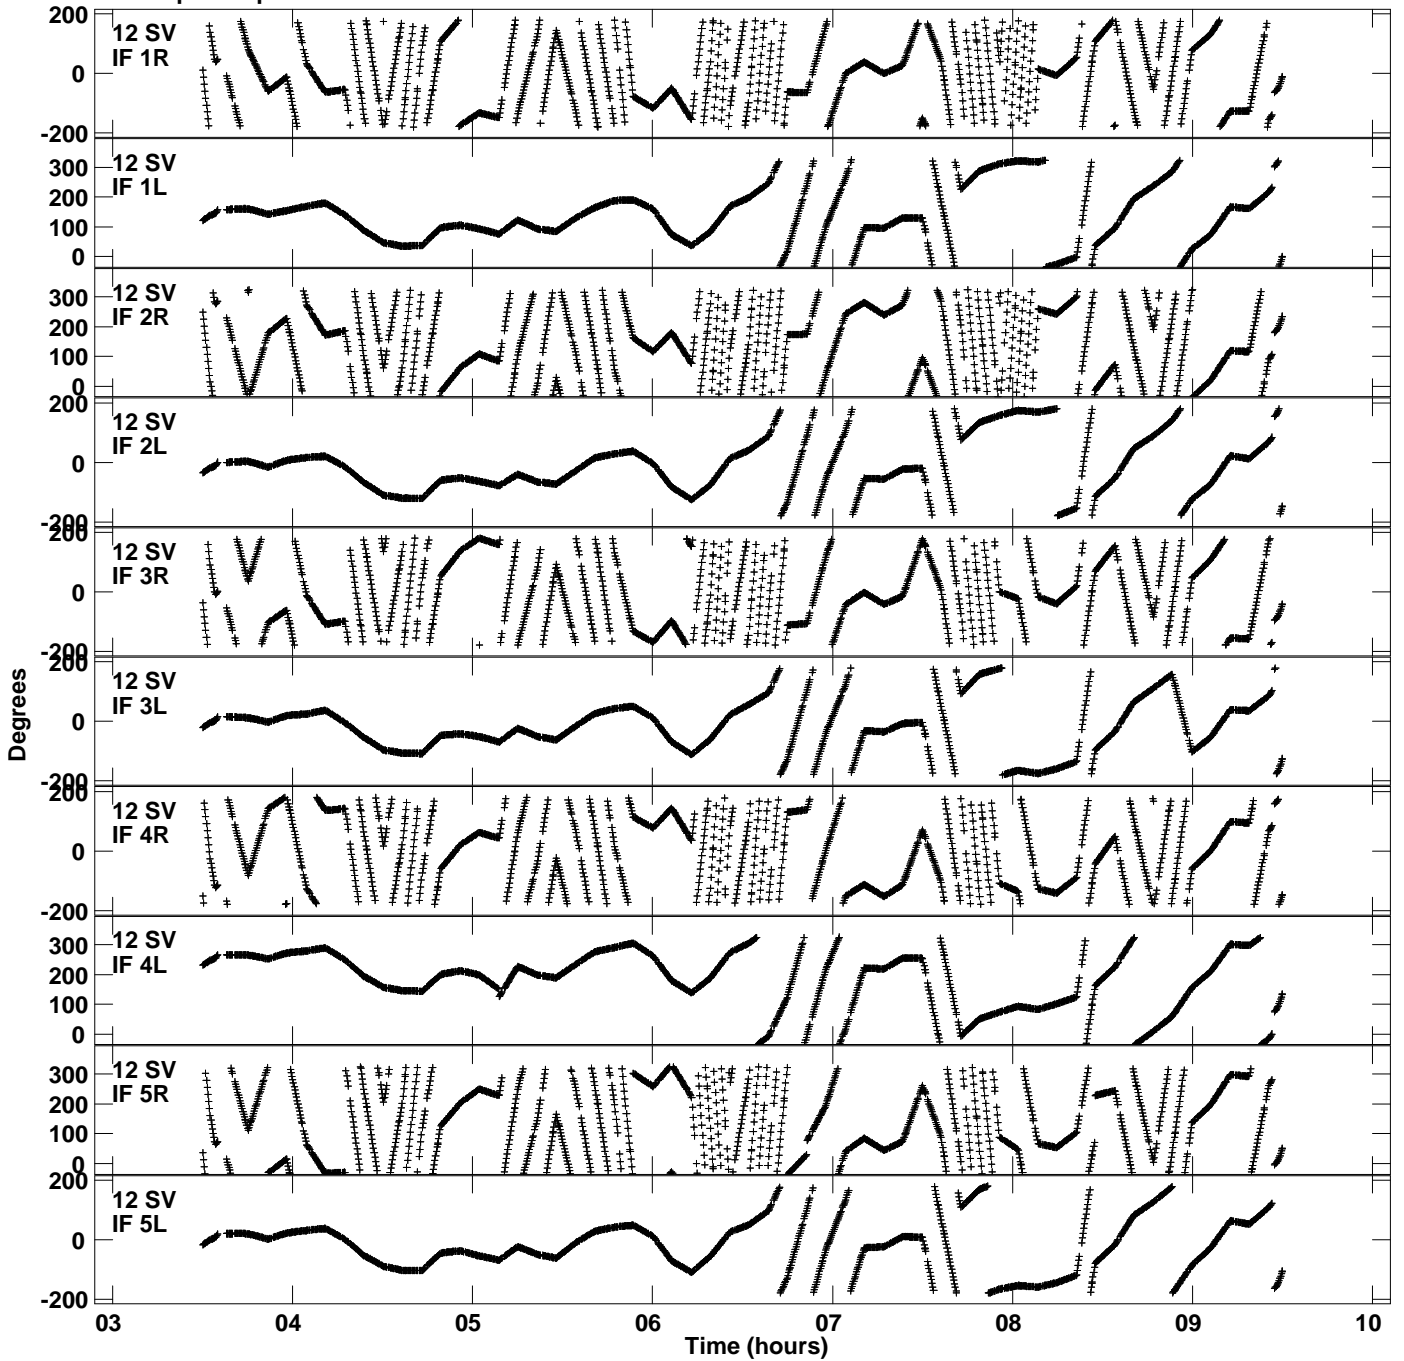

Plot file version 13 created 04-NOV-2021 02:17:54
Gain phs vs UTC time for EC077C.UVDATA.1
CL 4 Rpol & Lpol IF 1 - 8