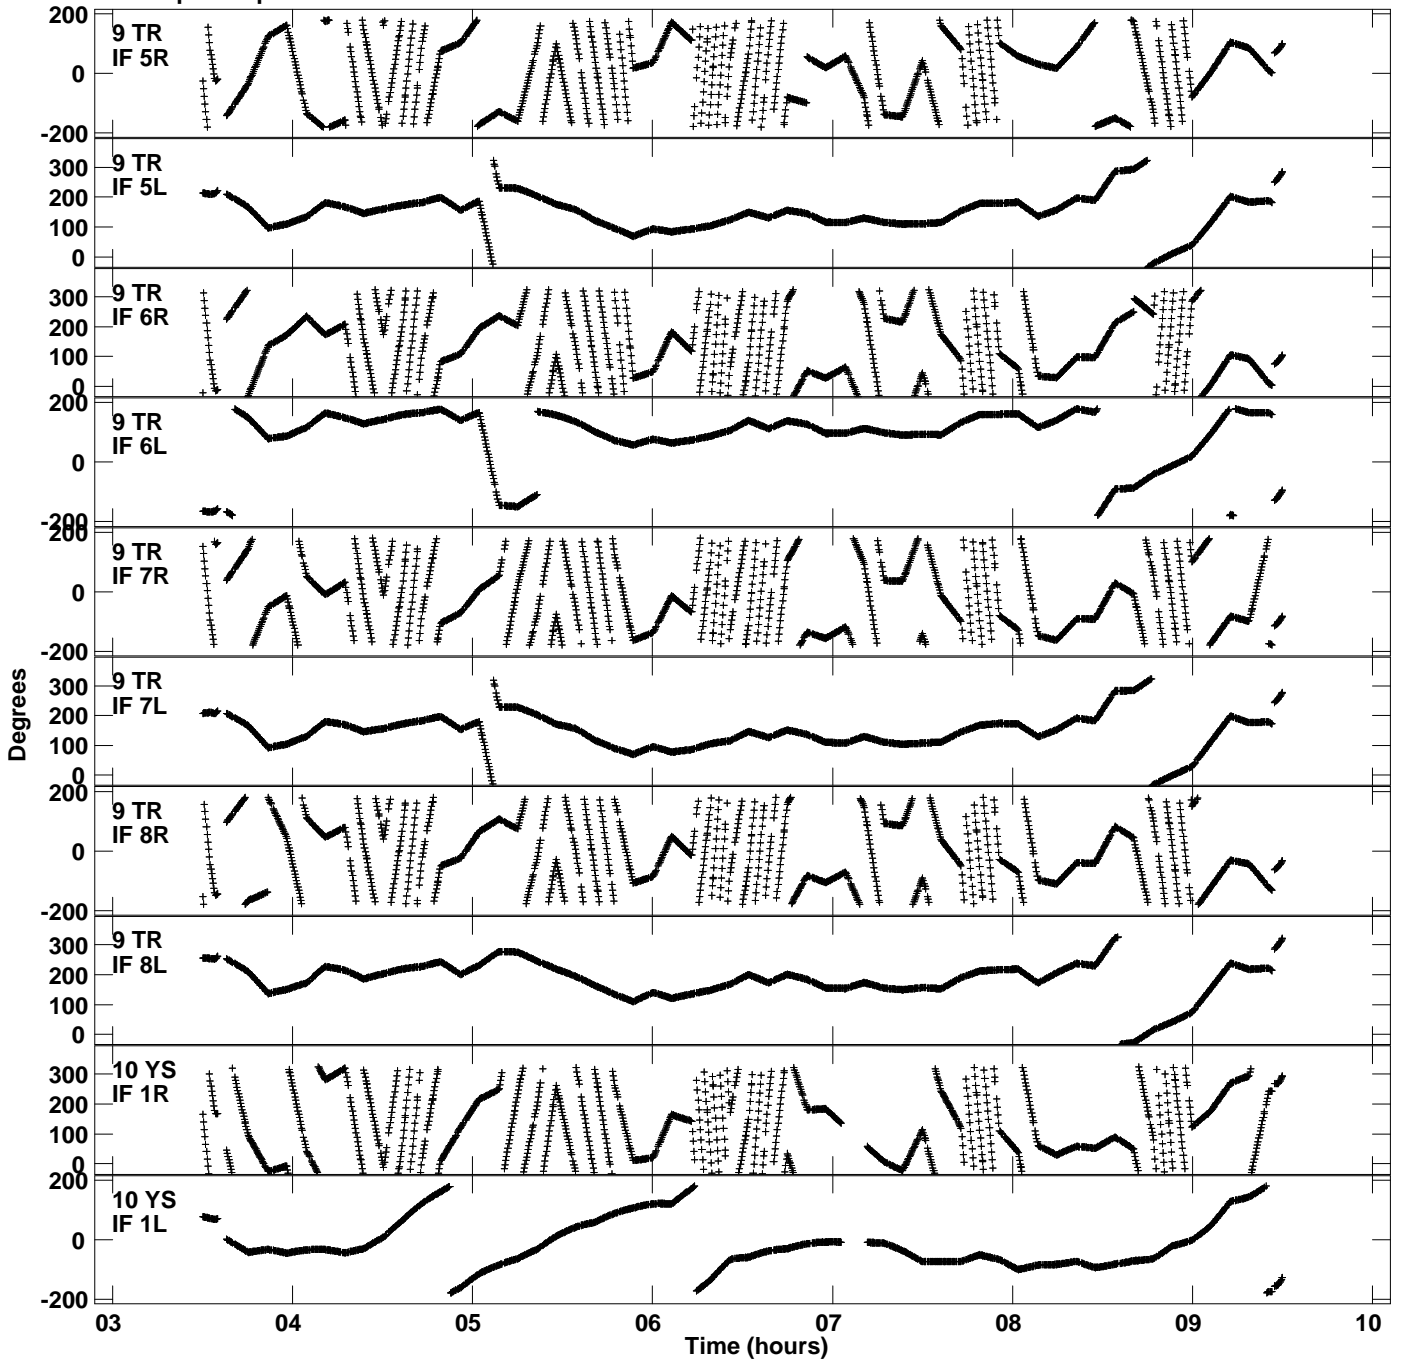

Plot file version 3 created 04-NOV-2021 02:17:53
Gain phs vs UTC time for EC077C.UVDATA.1
CL 4 Rpol & Lpol IF 1 - 8

Plot file version 4 created 04-NOV-2021 02:17:53
Gain phs vs UTC time for EC077C.UVDATA.1
CL 4 Rpol & Lpol IF 1 - 8

Plot file version 5 created 04-NOV-2021 02:17:53
Gain phs vs UTC time for EC077C.UVDATA.1
CL 4 Rpol & Lpol IF 1 - 8

Plot file version 6 created 04-NOV-2021 02:17:53
Gain phs vs UTC time for EC077C.UVDATA.1
CL 4 Rpol & Lpol IF 1 - 8

Plot file version 7 created 04-NOV-2021 02:17:53
Gain phs vs UTC time for EC077C.UVDATA.1
CL 4 Rpol & Lpol IF 1 - 8

Plot file version 8 created 04-NOV-2021 02:17:53
Gain phs vs UTC time for EC077C.UVDATA.1
CL 4 Rpol & Lpol IF 1 - 8

Plot file version 9 created 04-NOV-2021 02:17:53
Gain phs vs UTC time for EC077C.UVDATA.1
CL 4 Rpol & Lpol IF 1 - 8

Plot file version 10 created 04-NOV-2021 02:17:54
Gain phs vs UTC time for EC077C.UVDATA.1
CL 4 Rpol & Lpol IF 1 - 8