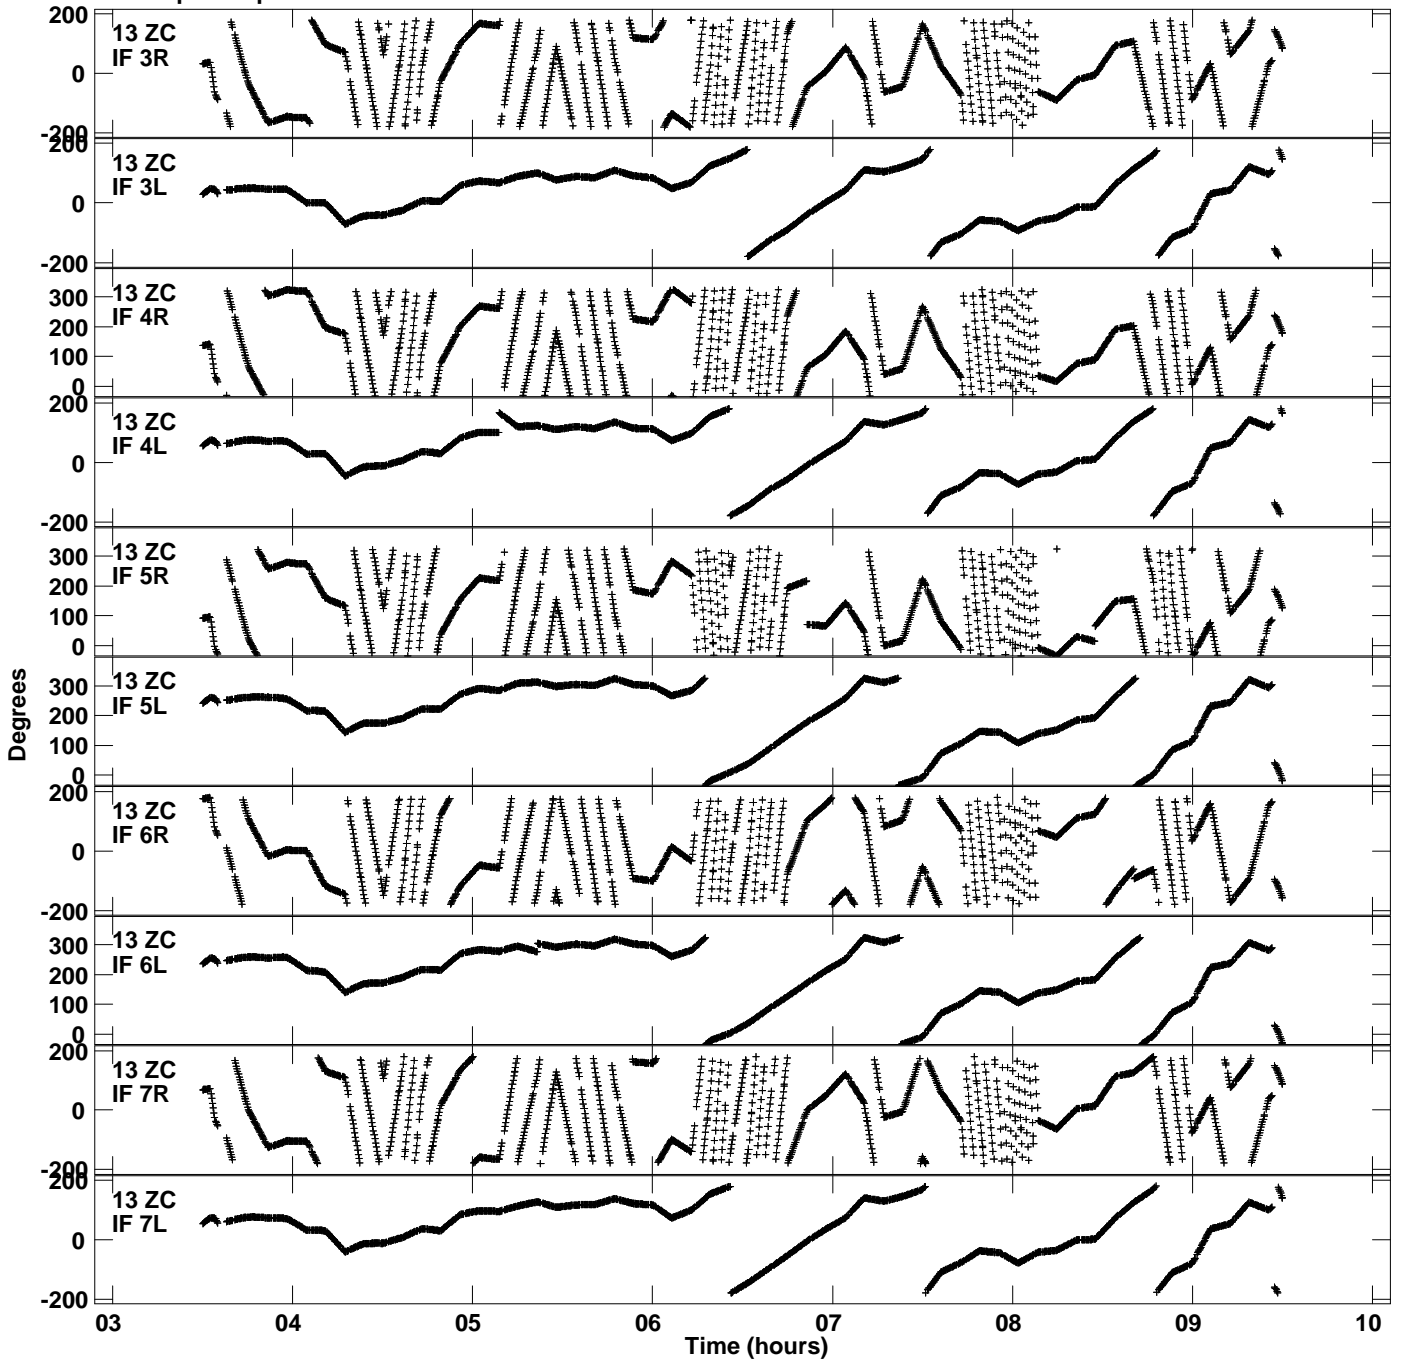

Plot file version 15 created 04-NOV-2021 02:17:54
Gain phs vs UTC time for EC077C.UVDATA.1
CL 4 Rpol & Lpol IF 1 - 8