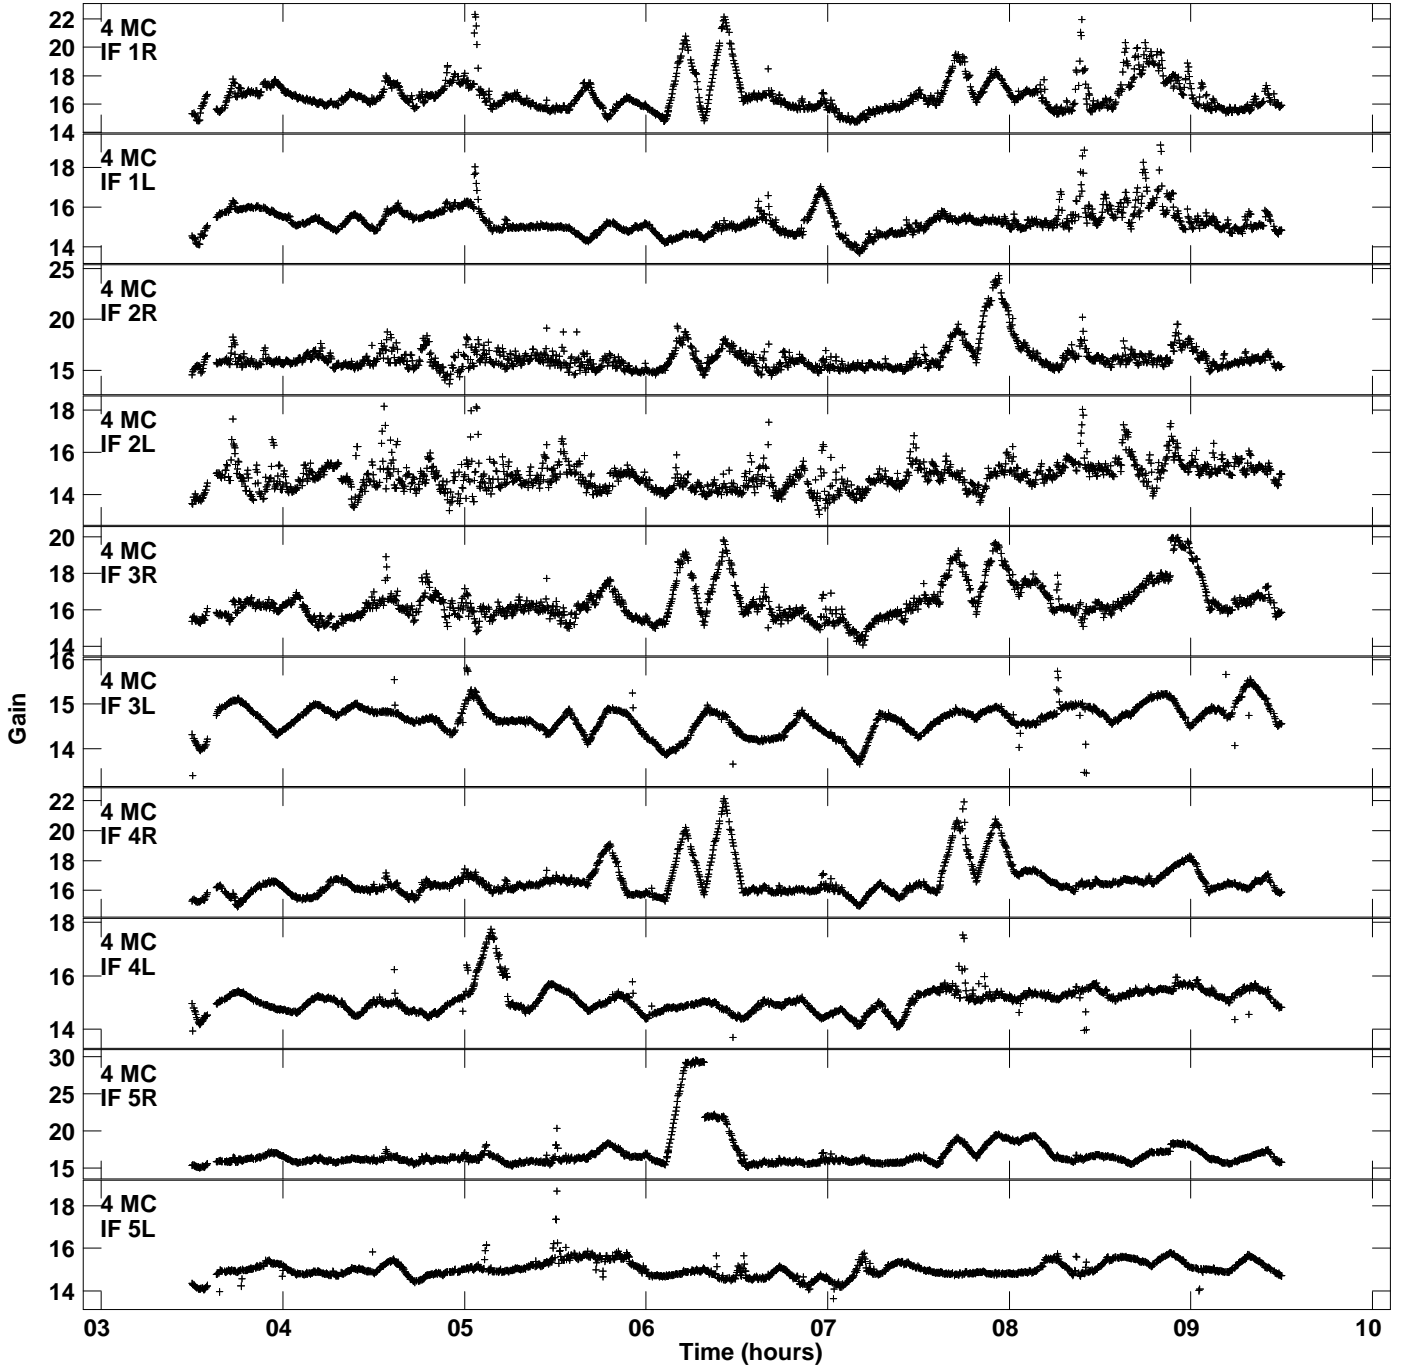

Plot file version 1 created 04-NOV-2021 02:24:52
Gain amp vs UTC time for EC077C.TMP.1
CL 5 Rpol & Lpol IF 1 - 8

Plot file version 2 created 04-NOV-2021 02:24:52
Gain amp vs UTC time for EC077C.TMP.1
CL 5 Rpol & Lpol IF 1 - 8

Plot file version 3 created 04-NOV-2021 02:24:52
Gain amp vs UTC time for EC077C.TMP.1
CL 5 Rpol & Lpol IF 1 - 8

Plot file version 4 created 04-NOV-2021 02:24:52
Gain amp vs UTC time for EC077C.TMP.1
CL 5 Rpol & Lpol IF 1 - 8

Plot file version 5 created 04-NOV-2021 02:24:52
Gain amp vs UTC time for EC077C.TMP.1
CL 5 Rpol & Lpol IF 1 - 8

Plot file version 6 created 04-NOV-2021 02:24:52
Gain amp vs UTC time for EC077C.TMP.1
CL 5 Rpol & Lpol IF 1 - 8

Plot file version 7 created 04-NOV-2021 02:24:52
Gain amp vs UTC time for EC077C.TMP.1
CL 5 Rpol & Lpol IF 1 - 8

Plot file version 8 created 04-NOV-2021 02:24:52
Gain amp vs UTC time for EC077C.TMP.1
CL 5 Rpol & Lpol IF 1 - 8