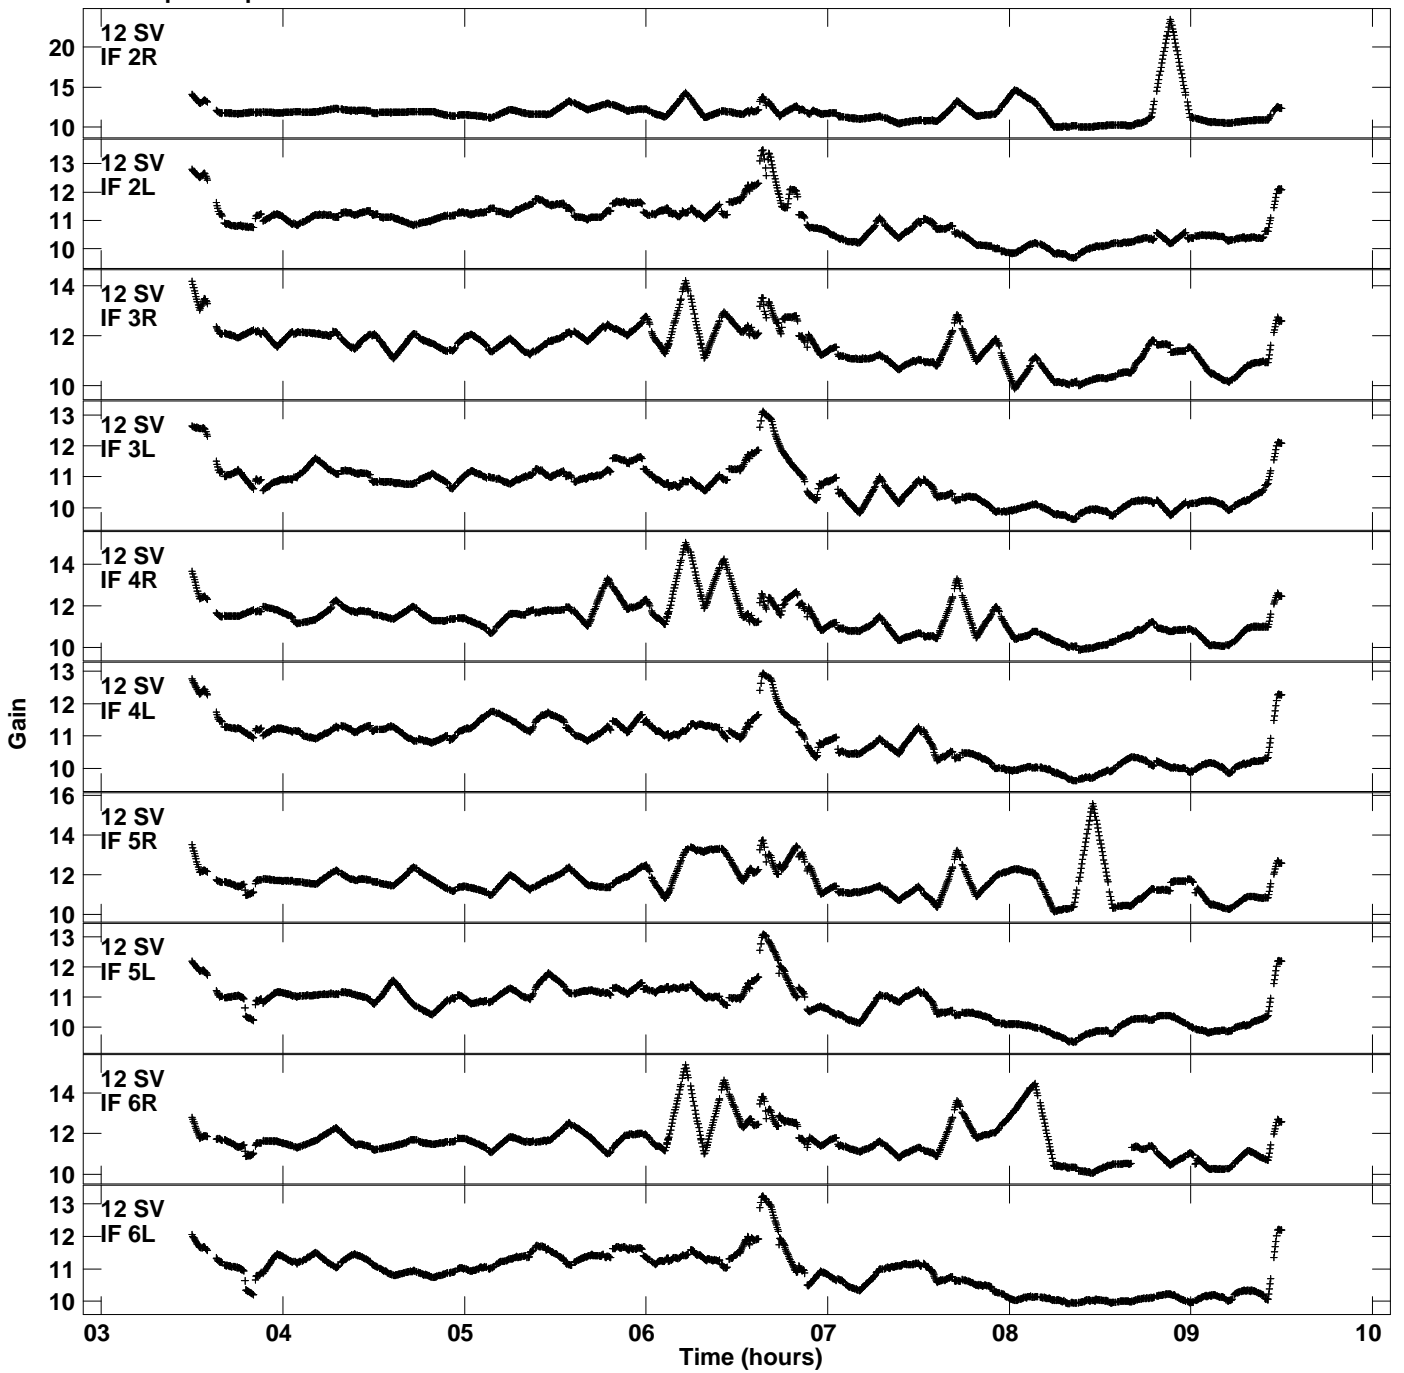

Plot file version 7 created 04-NOV-2021 02:24:52
Gain amp vs UTC time for EC077C.TMP.1
CL 5 Rpol & Lpol IF 1 - 8

Plot file version 8 created 04-NOV-2021 02:24:52
Gain amp vs UTC time for EC077C.TMP.1
CL 5 Rpol & Lpol IF 1 - 8

Plot file version 9 created 04-NOV-2021 02:24:52
Gain amp vs UTC time for EC077C.TMP.1
CL 5 Rpol & Lpol IF 1 - 8

Plot file version 10 created 04-NOV-2021 02:24:52
Gain amp vs UTC time for EC077C.TMP.1
CL 5 Rpol & Lpol IF 1 - 8

Plot file version 11 created 04-NOV-2021 02:24:52
Gain amp vs UTC time for EC077C.TMP.1
CL 5 Rpol & Lpol IF 1 - 8

Plot file version 12 created 04-NOV-2021 02:24:52
Gain amp vs UTC time for EC077C.TMP.1
CL 5 Rpol & Lpol IF 1 - 8

Plot file version 13 created 04-NOV-2021 02:24:52
Gain amp vs UTC time for EC077C.TMP.1
CL 5 Rpol & Lpol IF 1 - 8

Plot file version 14 created 04-NOV-2021 02:24:52
Gain amp vs UTC time for EC077C.TMP.1
CL 5 Rpol & Lpol IF 1 - 8