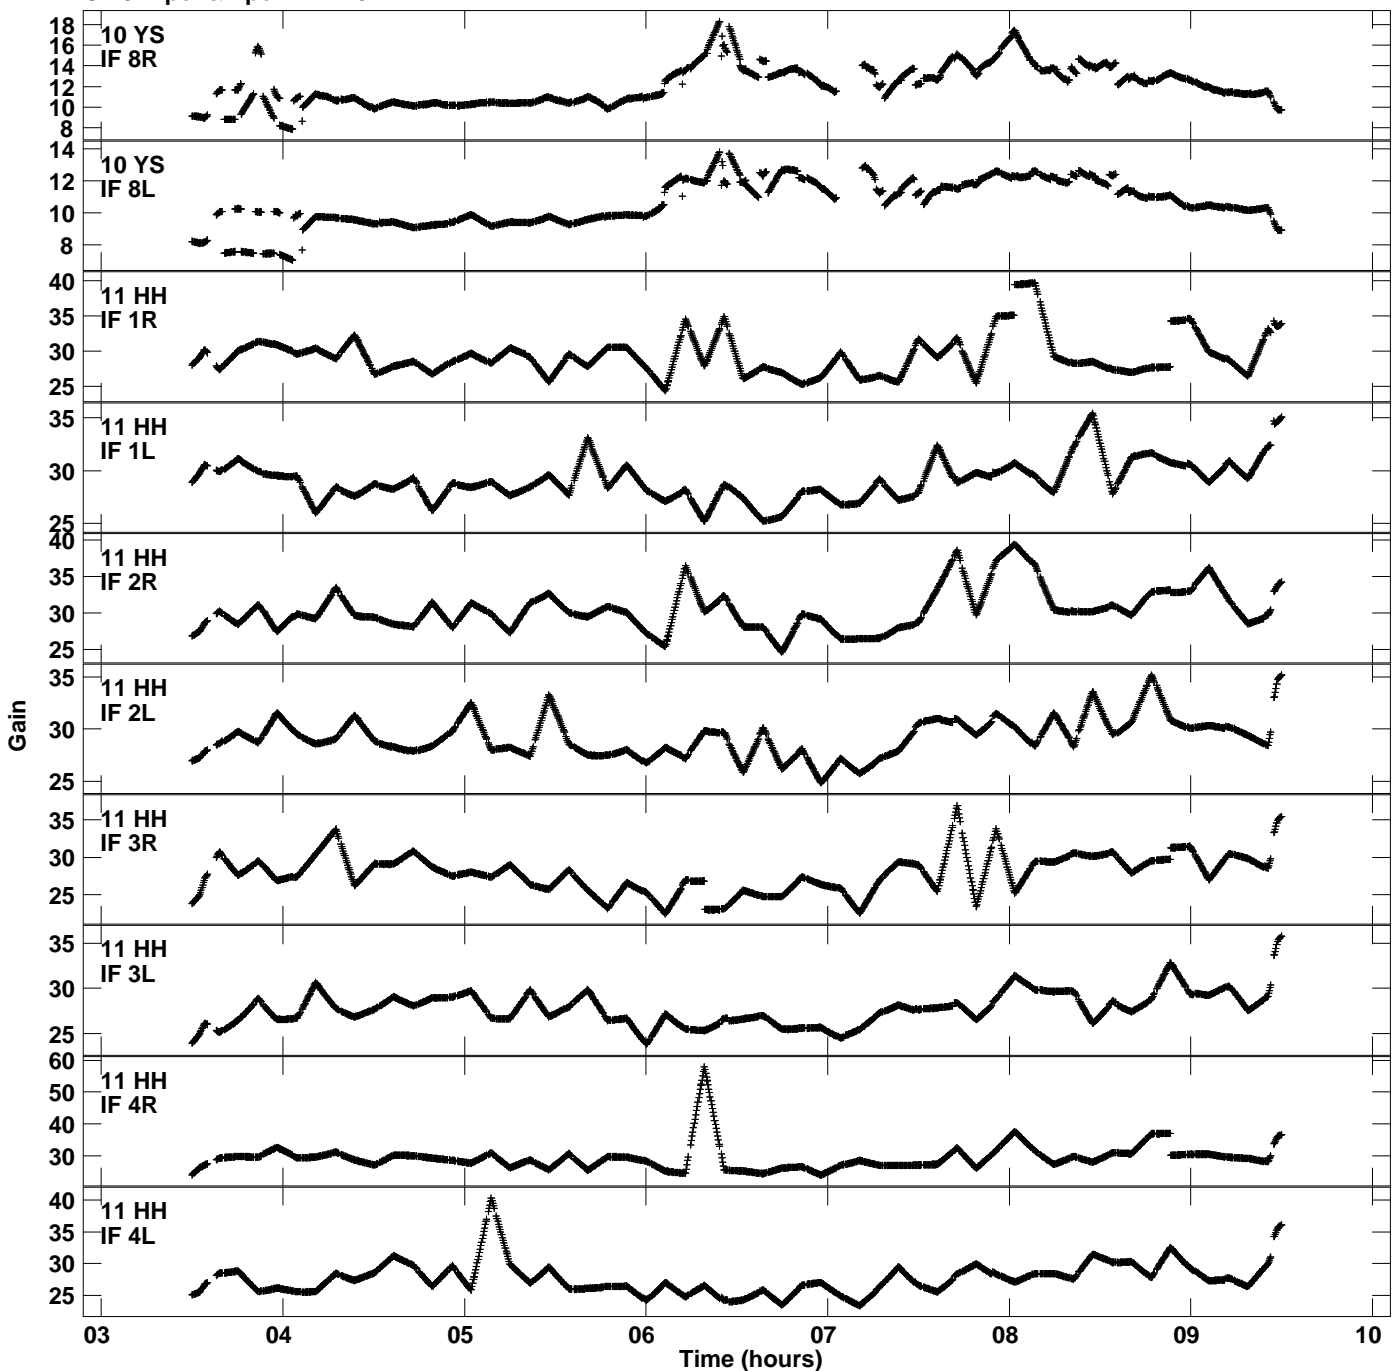

Plot file version 5 created 04-NOV-2021 02:24:52
Gain amp vs UTC time for EC077C.TMP.1
CL 5 Rpol & Lpol IF 1 - 8

Plot file version 6 created 04-NOV-2021 02:24:52
Gain amp vs UTC time for EC077C.TMP.1
CL 5 Rpol & Lpol IF 1 - 8

Plot file version 7 created 04-NOV-2021 02:24:52
Gain amp vs UTC time for EC077C.TMP.1
CL 5 Rpol & Lpol IF 1 - 8

Plot file version 8 created 04-NOV-2021 02:24:52
Gain amp vs UTC time for EC077C.TMP.1
CL 5 Rpol & Lpol IF 1 - 8

Plot file version 9 created 04-NOV-2021 02:24:52
Gain amp vs UTC time for EC077C.TMP.1
CL 5 Rpol & Lpol IF 1 - 8

Plot file version 10 created 04-NOV-2021 02:24:52
Gain amp vs UTC time for EC077C.TMP.1
CL 5 Rpol & Lpol IF 1 - 8

Plot file version 11 created 04-NOV-2021 02:24:52
Gain amp vs UTC time for EC077C.TMP.1
CL 5 Rpol & Lpol IF 1 - 8

Plot file version 12 created 04-NOV-2021 02:24:52
Gain amp vs UTC time for EC077C.TMP.1
CL 5 Rpol & Lpol IF 1 - 8