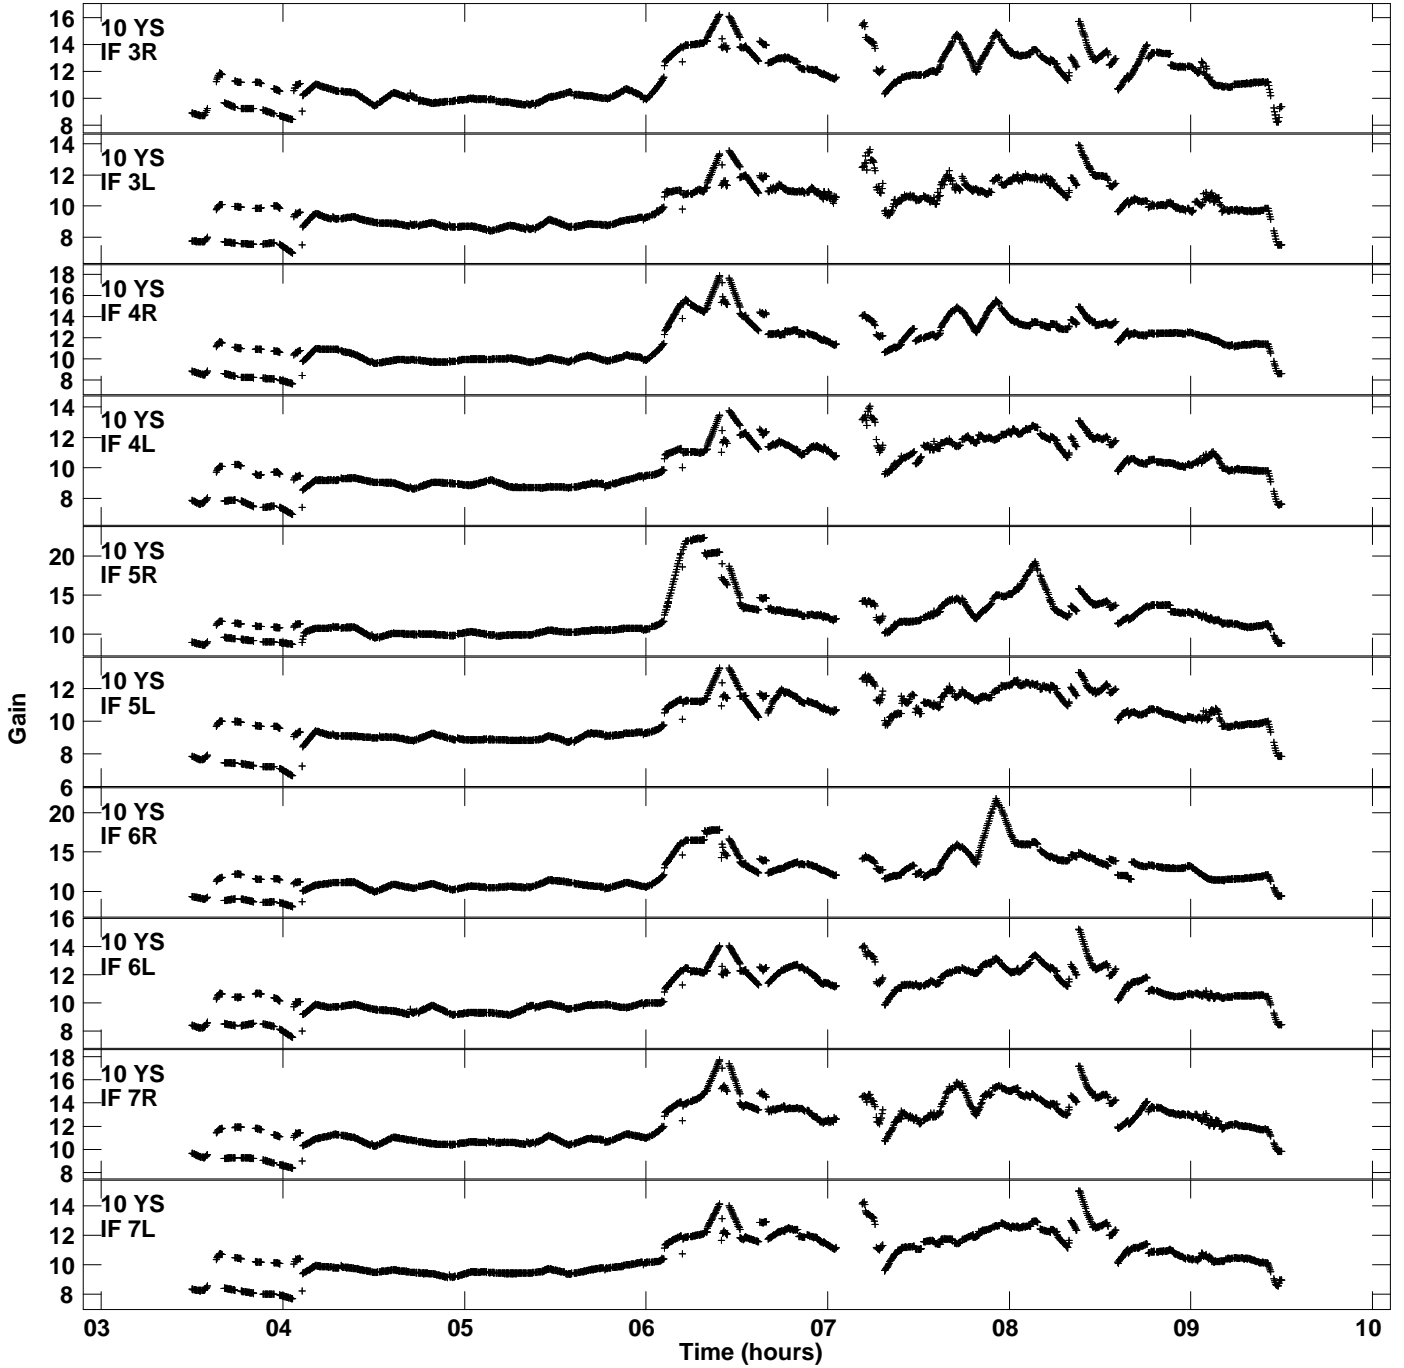

Plot file version 3 created 04-NOV-2021 02:24:52
Gain amp vs UTC time for EC077C.TMP.1
CL 5 Rpol & Lpol IF 1 - 8

Plot file version 4 created 04-NOV-2021 02:24:52
Gain amp vs UTC time for EC077C.TMP.1
CL 5 Rpol & Lpol IF 1 - 8

Plot file version 5 created 04-NOV-2021 02:24:52
Gain amp vs UTC time for EC077C.TMP.1
CL 5 Rpol & Lpol IF 1 - 8

Plot file version 6 created 04-NOV-2021 02:24:52
Gain amp vs UTC time for EC077C.TMP.1
CL 5 Rpol & Lpol IF 1 - 8

Plot file version 7 created 04-NOV-2021 02:24:52
Gain amp vs UTC time for EC077C.TMP.1
CL 5 Rpol & Lpol IF 1 - 8

Plot file version 8 created 04-NOV-2021 02:24:52
Gain amp vs UTC time for EC077C.TMP.1
CL 5 Rpol & Lpol IF 1 - 8

Plot file version 9 created 04-NOV-2021 02:24:52
Gain amp vs UTC time for EC077C.TMP.1
CL 5 Rpol & Lpol IF 1 - 8

Plot file version 10 created 04-NOV-2021 02:24:52
Gain amp vs UTC time for EC077C.TMP.1
CL 5 Rpol & Lpol IF 1 - 8