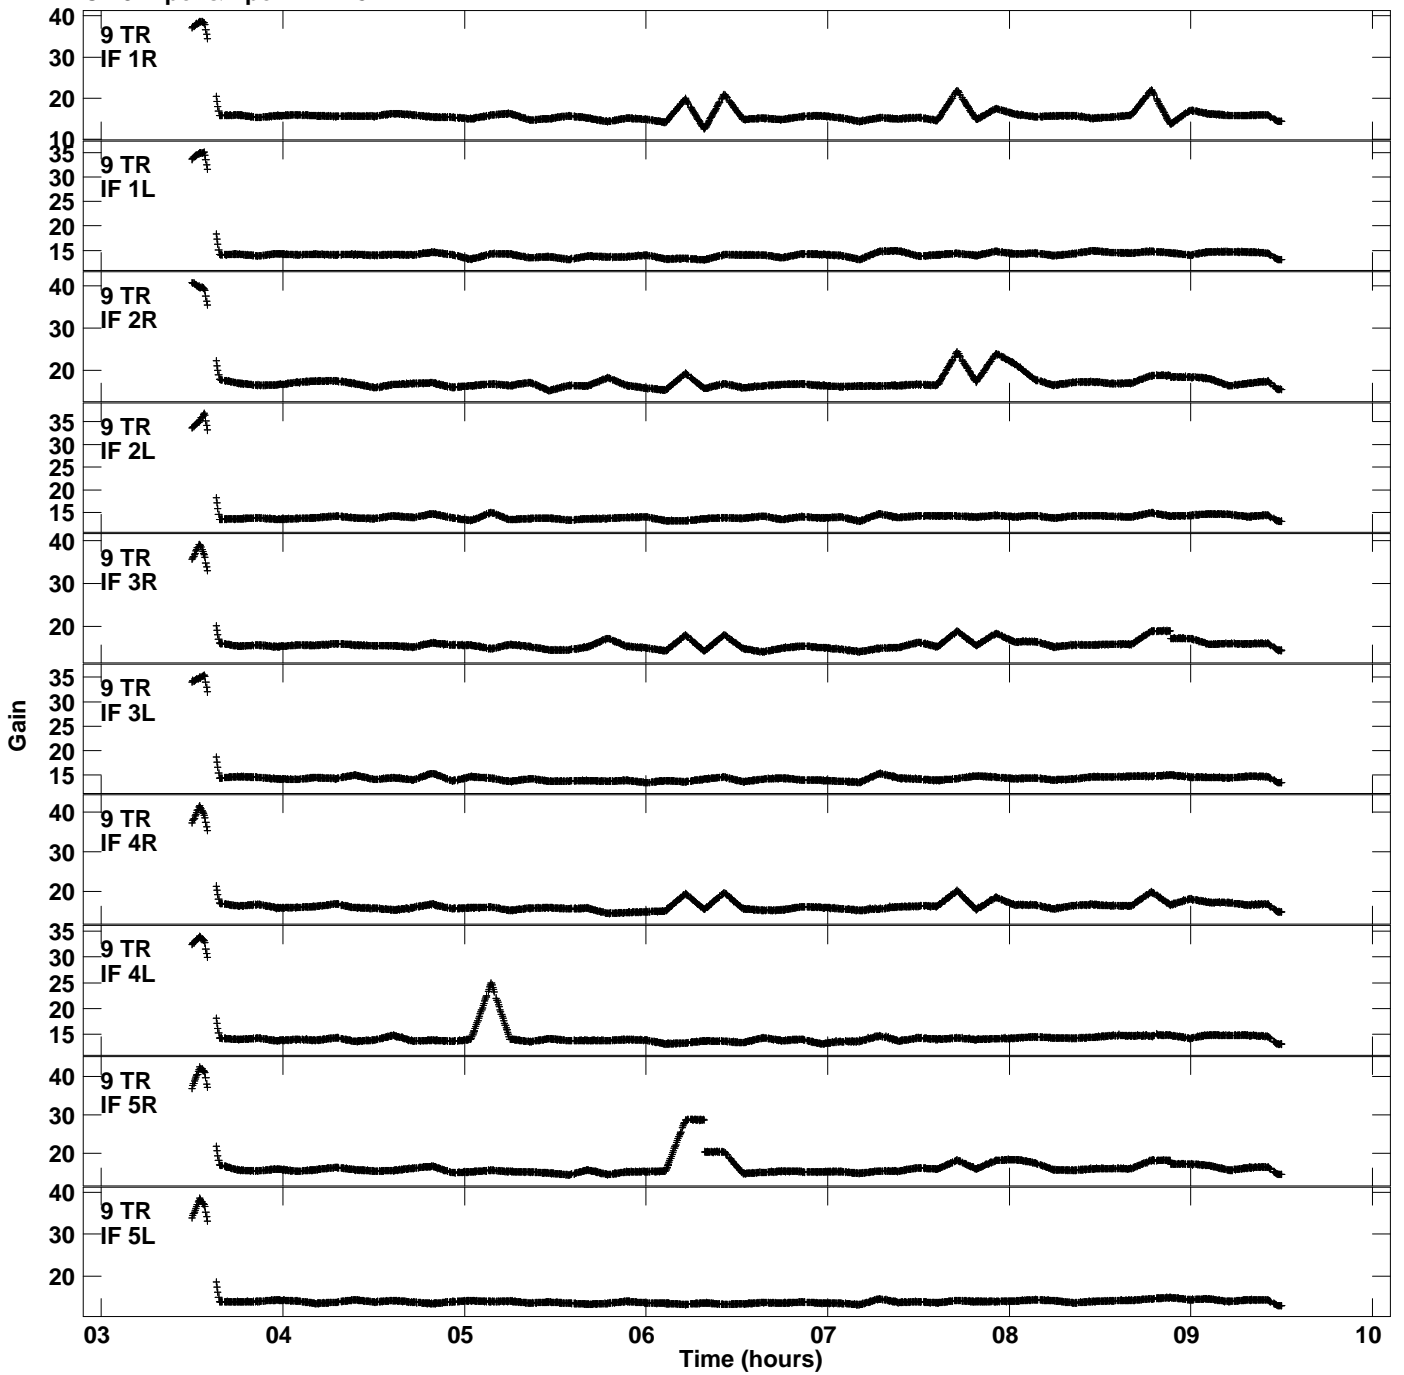

Plot file version 3 created 04-NOV-2021 02:24:52
Gain amp vs UTC time for EC077C.TMP.1
CL 5 Rpol & Lpol IF 1 - 8

Plot file version 4 created 04-NOV-2021 02:24:52
Gain amp vs UTC time for EC077C.TMP.1
CL 5 Rpol & Lpol IF 1 - 8

Plot file version 5 created 04-NOV-2021 02:24:52
Gain amp vs UTC time for EC077C.TMP.1
CL 5 Rpol & Lpol IF 1 - 8

Plot file version 6 created 04-NOV-2021 02:24:52
Gain amp vs UTC time for EC077C.TMP.1
CL 5 Rpol & Lpol IF 1 - 8

Plot file version 7 created 04-NOV-2021 02:24:52
Gain amp vs UTC time for EC077C.TMP.1
CL 5 Rpol & Lpol IF 1 - 8

Plot file version 8 created 04-NOV-2021 02:24:52
Gain amp vs UTC time for EC077C.TMP.1
CL 5 Rpol & Lpol IF 1 - 8

Plot file version 9 created 04-NOV-2021 02:24:52
Gain amp vs UTC time for EC077C.TMP.1
CL 5 Rpol & Lpol IF 1 - 8

Plot file version 10 created 04-NOV-2021 02:24:52
Gain amp vs UTC time for EC077C.TMP.1
CL 5 Rpol & Lpol IF 1 - 8