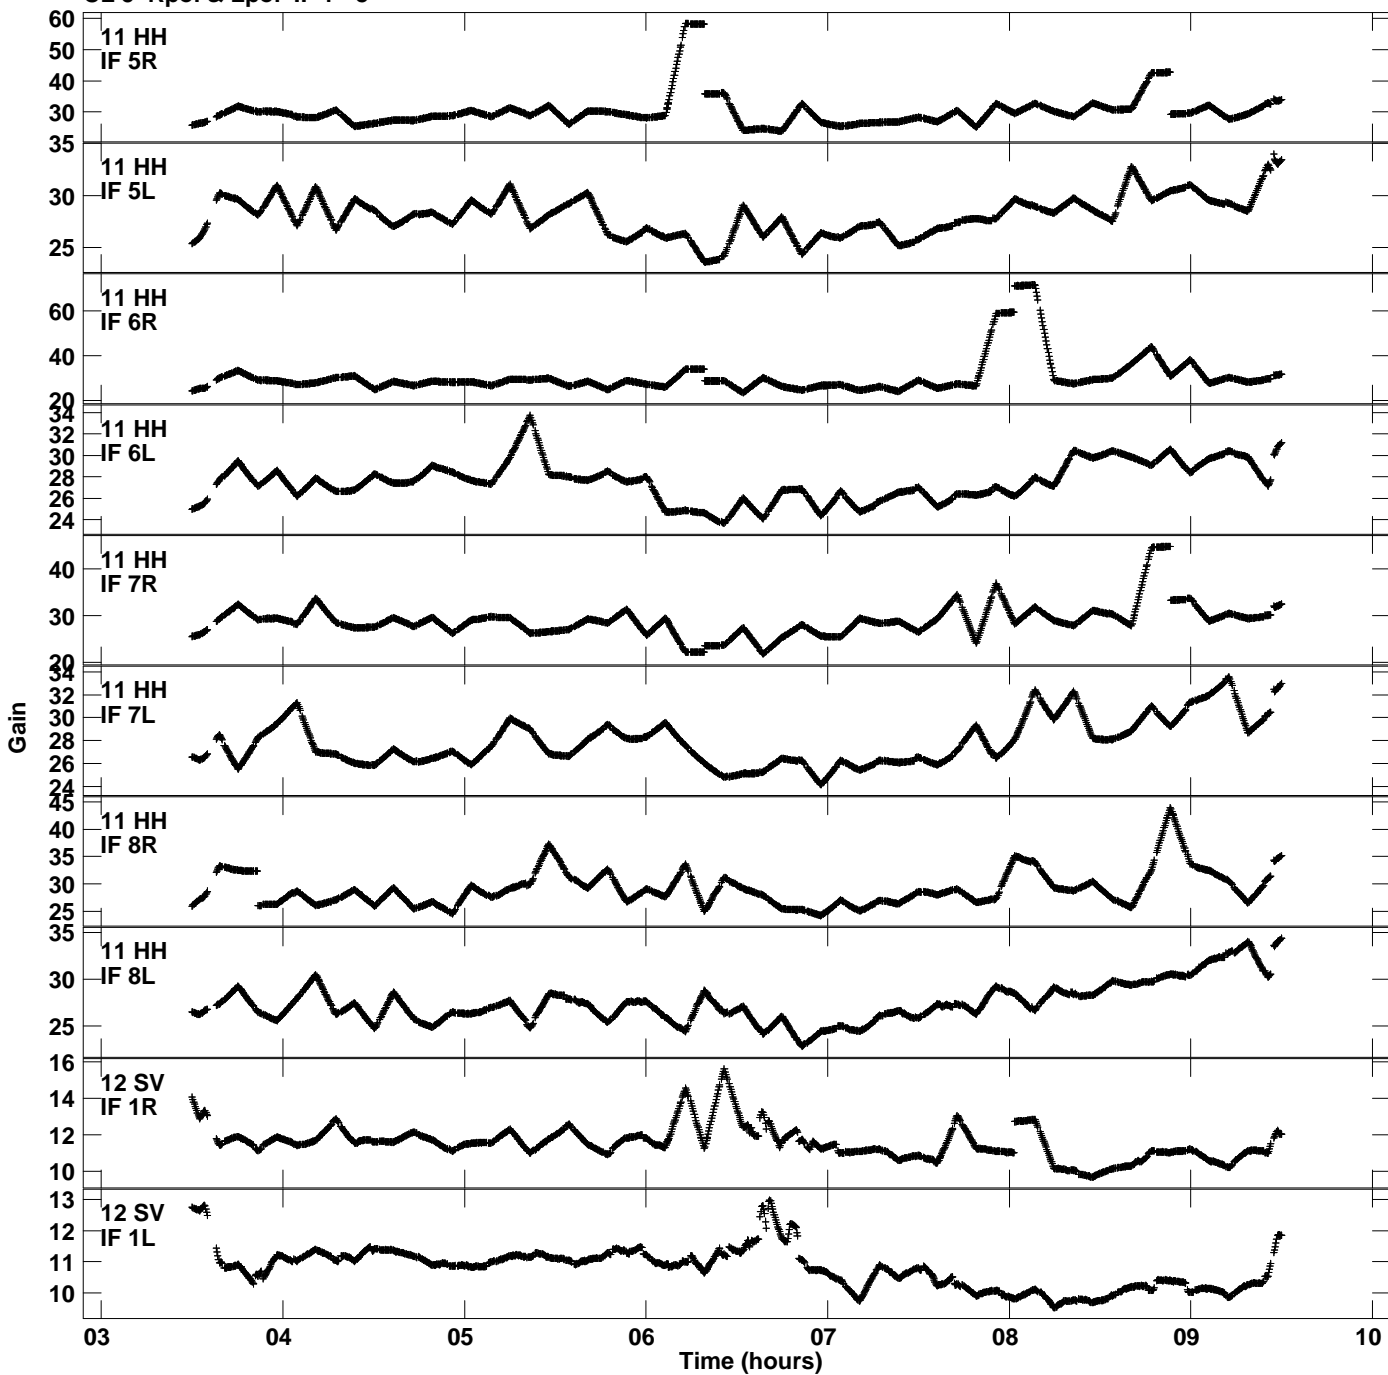

Plot file version 7 created 04-NOV-2021 02:24:52
Gain amp vs UTC time for EC077C.TMP.1
CL 5 Rpol & Lpol IF 1 - 8

Plot file version 8 created 04-NOV-2021 02:24:52
Gain amp vs UTC time for EC077C.TMP.1
CL 5 Rpol & Lpol IF 1 - 8

Plot file version 9 created 04-NOV-2021 02:24:52
Gain amp vs UTC time for EC077C.TMP.1
CL 5 Rpol & Lpol IF 1 - 8

Plot file version 10 created 04-NOV-2021 02:24:52
Gain amp vs UTC time for EC077C.TMP.1
CL 5 Rpol & Lpol IF 1 - 8

Plot file version 11 created 04-NOV-2021 02:24:52
Gain amp vs UTC time for EC077C.TMP.1
CL 5 Rpol & Lpol IF 1 - 8

Plot file version 12 created 04-NOV-2021 02:24:52
Gain amp vs UTC time for EC077C.TMP.1
CL 5 Rpol & Lpol IF 1 - 8