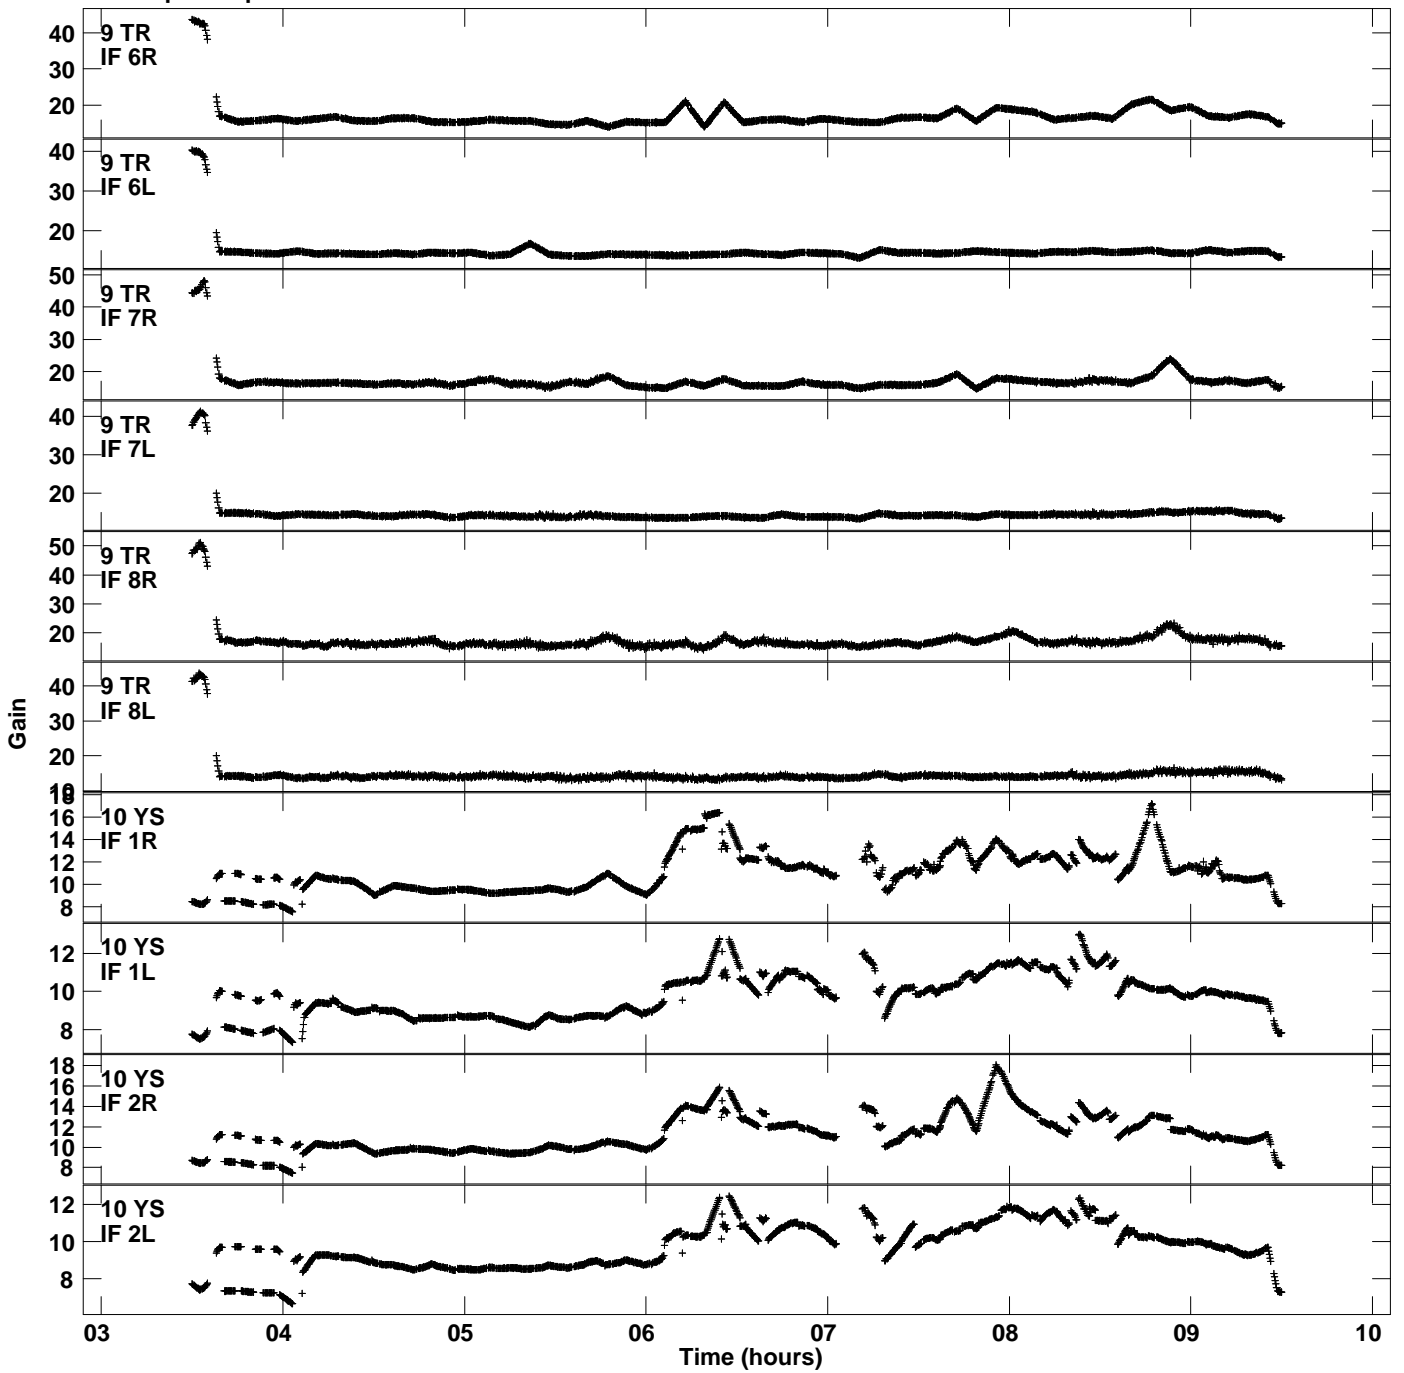

Plot file version 5 created 04-NOV-2021 02:24:52
Gain amp vs UTC time for EC077C.TMP.1
CL 5 Rpol & Lpol IF 1 - 8

Plot file version 6 created 04-NOV-2021 02:24:52
Gain amp vs UTC time for EC077C.TMP.1
CL 5 Rpol & Lpol IF 1 - 8

Plot file version 7 created 04-NOV-2021 02:24:52
Gain amp vs UTC time for EC077C.TMP.1
CL 5 Rpol & Lpol IF 1 - 8

Plot file version 8 created 04-NOV-2021 02:24:52
Gain amp vs UTC time for EC077C.TMP.1
CL 5 Rpol & Lpol IF 1 - 8

Plot file version 9 created 04-NOV-2021 02:24:52
Gain amp vs UTC time for EC077C.TMP.1
CL 5 Rpol & Lpol IF 1 - 8

Plot file version 10 created 04-NOV-2021 02:24:52
Gain amp vs UTC time for EC077C.TMP.1
CL 5 Rpol & Lpol IF 1 - 8

Plot file version 11 created 04-NOV-2021 02:24:52
Gain amp vs UTC time for EC077C.TMP.1
CL 5 Rpol & Lpol IF 1 - 8

Plot file version 12 created 04-NOV-2021 02:24:52
Gain amp vs UTC time for EC077C.TMP.1
CL 5 Rpol & Lpol IF 1 - 8