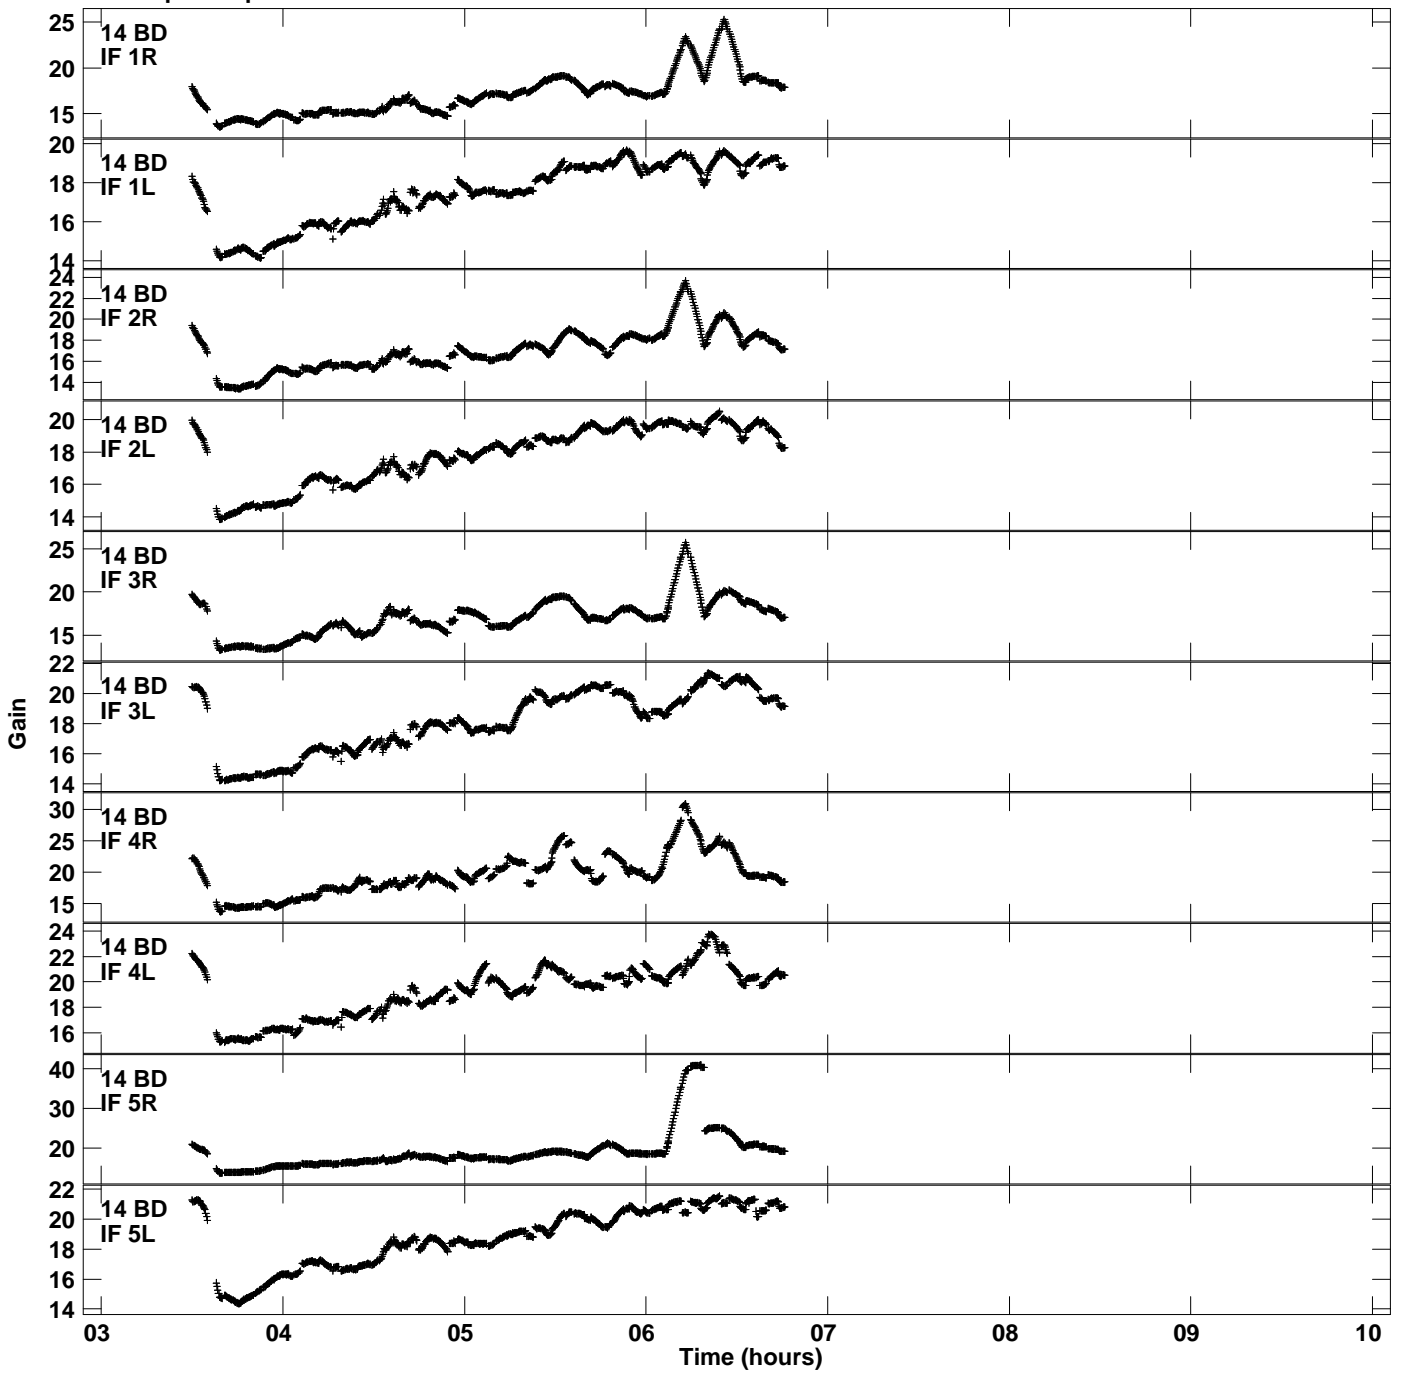

Plot file version 15 created 04-NOV-2021 02:24:52
Gain amp vs UTC time for EC077C.TMP.1
CL 5 Rpol & Lpol IF 1 - 8