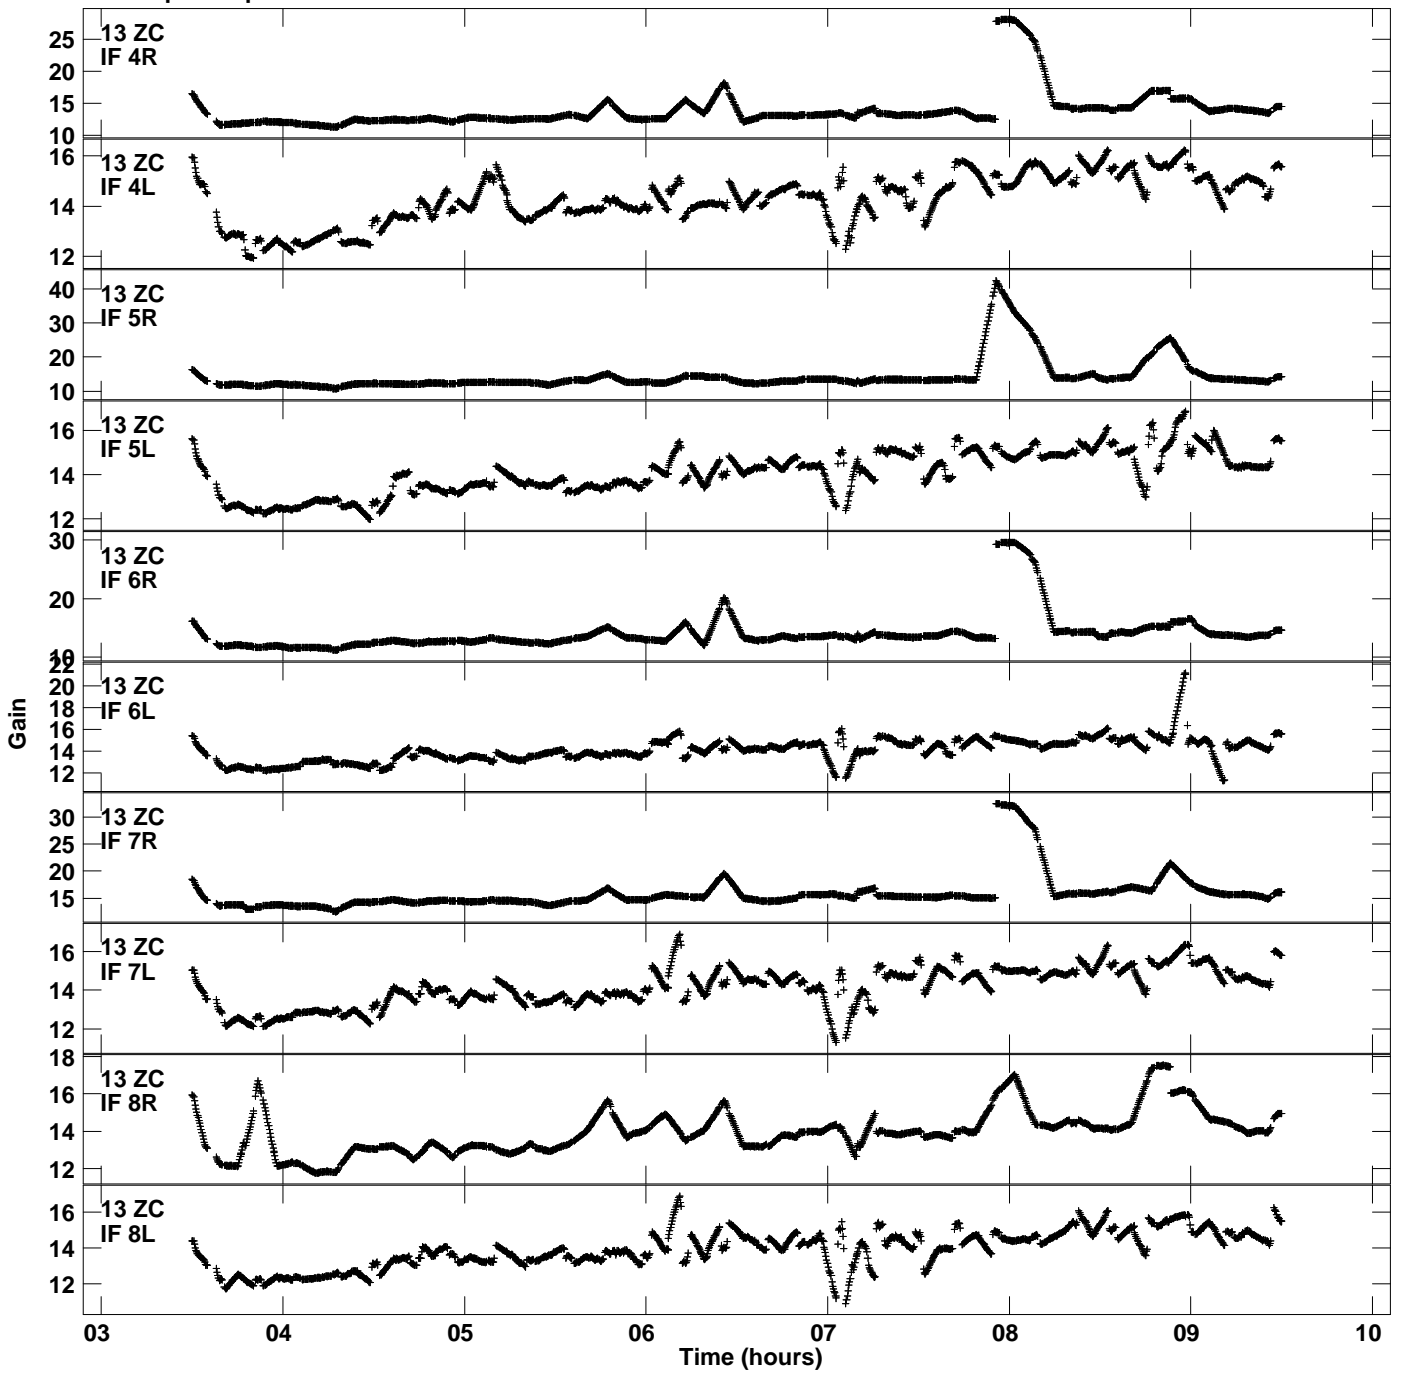

Plot file version 11 created 04-NOV-2021 02:24:52
Gain amp vs UTC time for EC077C.TMP.1
CL 5 Rpol & Lpol IF 1 - 8

Plot file version 12 created 04-NOV-2021 02:24:52
Gain amp vs UTC time for EC077C.TMP.1
CL 5 Rpol & Lpol IF 1 - 8

Plot file version 13 created 04-NOV-2021 02:24:52
Gain amp vs UTC time for EC077C.TMP.1
CL 5 Rpol & Lpol IF 1 - 8

Plot file version 14 created 04-NOV-2021 02:24:52
Gain amp vs UTC time for EC077C.TMP.1
CL 5 Rpol & Lpol IF 1 - 8