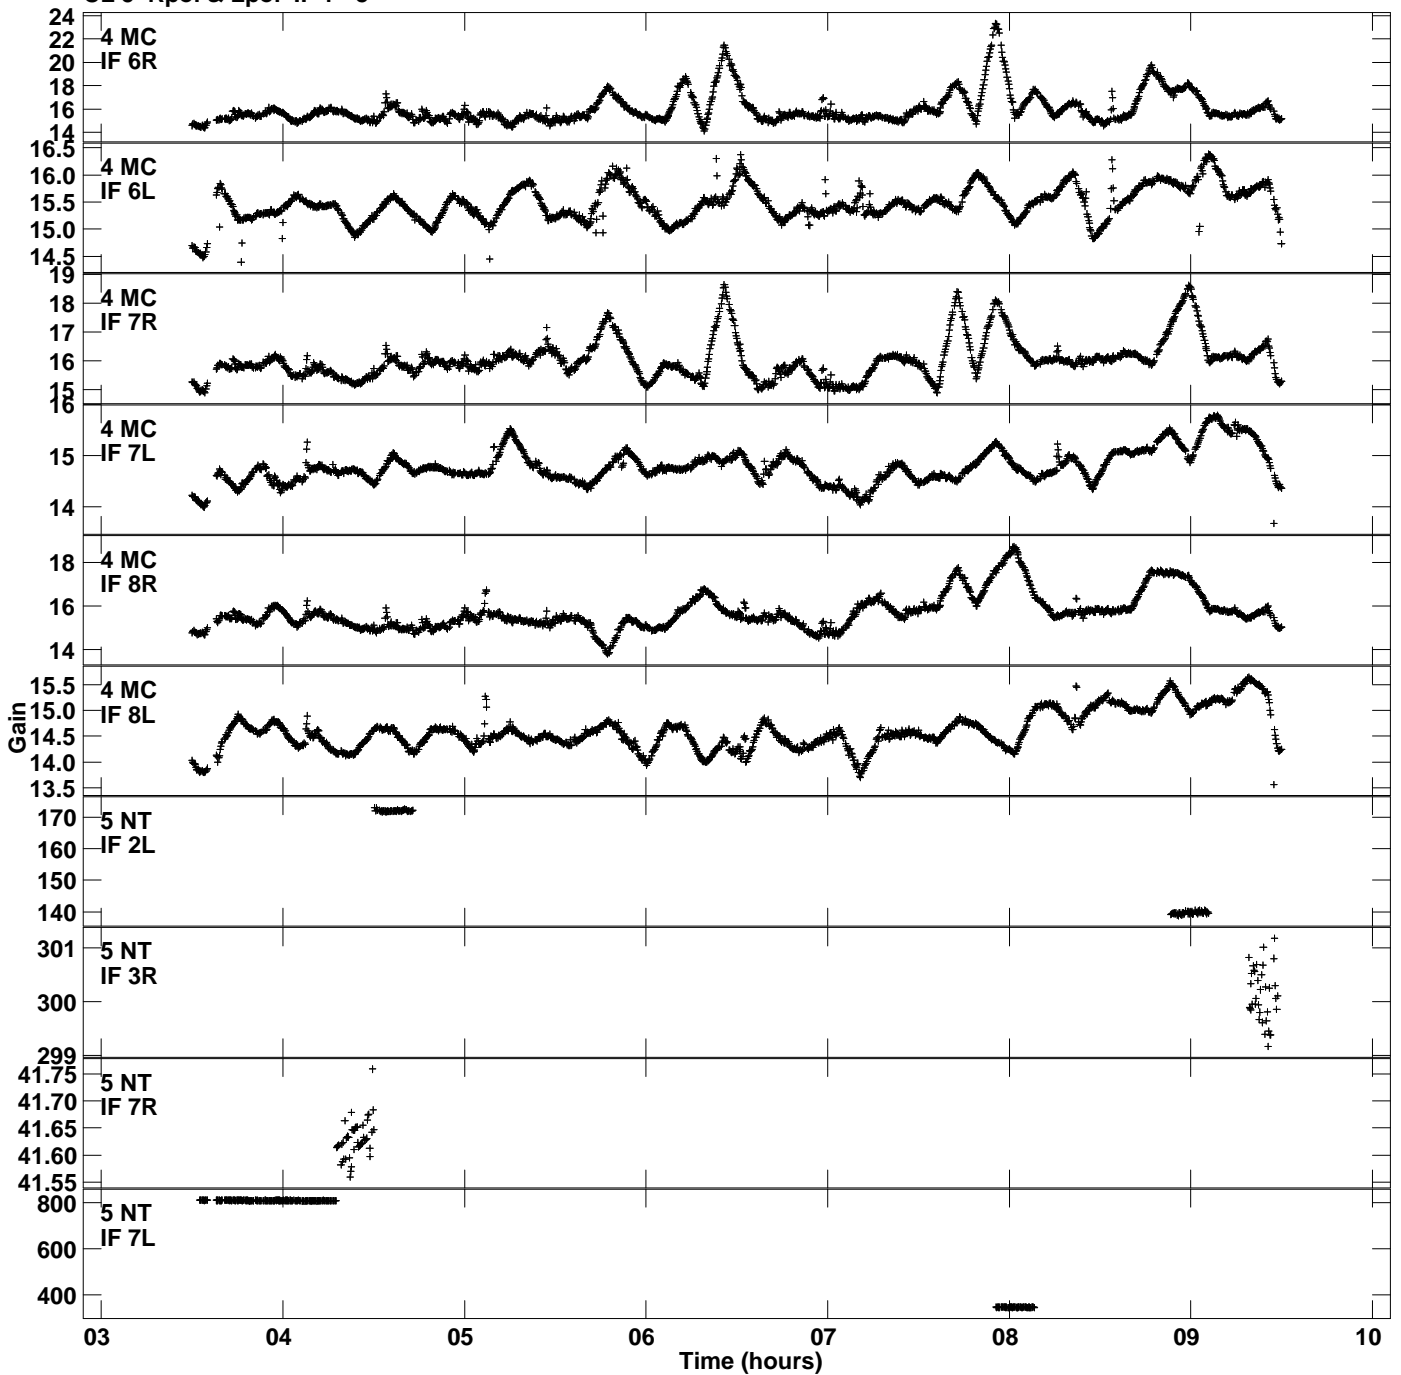

Plot file version 3 created 04-NOV-2021 02:24:52
Gain amp vs UTC time for EC077C.TMP.1
CL 5 Rpol & Lpol IF 1 - 8

Plot file version 4 created 04-NOV-2021 02:24:52
Gain amp vs UTC time for EC077C.TMP.1
CL 5 Rpol & Lpol IF 1 - 8

Plot file version 5 created 04-NOV-2021 02:24:52
Gain amp vs UTC time for EC077C.TMP.1
CL 5 Rpol & Lpol IF 1 - 8

Plot file version 6 created 04-NOV-2021 02:24:52
Gain amp vs UTC time for EC077C.TMP.1
CL 5 Rpol & Lpol IF 1 - 8

Plot file version 7 created 04-NOV-2021 02:24:52
Gain amp vs UTC time for EC077C.TMP.1
CL 5 Rpol & Lpol IF 1 - 8

Plot file version 8 created 04-NOV-2021 02:24:52
Gain amp vs UTC time for EC077C.TMP.1
CL 5 Rpol & Lpol IF 1 - 8

Plot file version 9 created 04-NOV-2021 02:24:52
Gain amp vs UTC time for EC077C.TMP.1
CL 5 Rpol & Lpol IF 1 - 8

Plot file version 10 created 04-NOV-2021 02:24:52
Gain amp vs UTC time for EC077C.TMP.1
CL 5 Rpol & Lpol IF 1 - 8