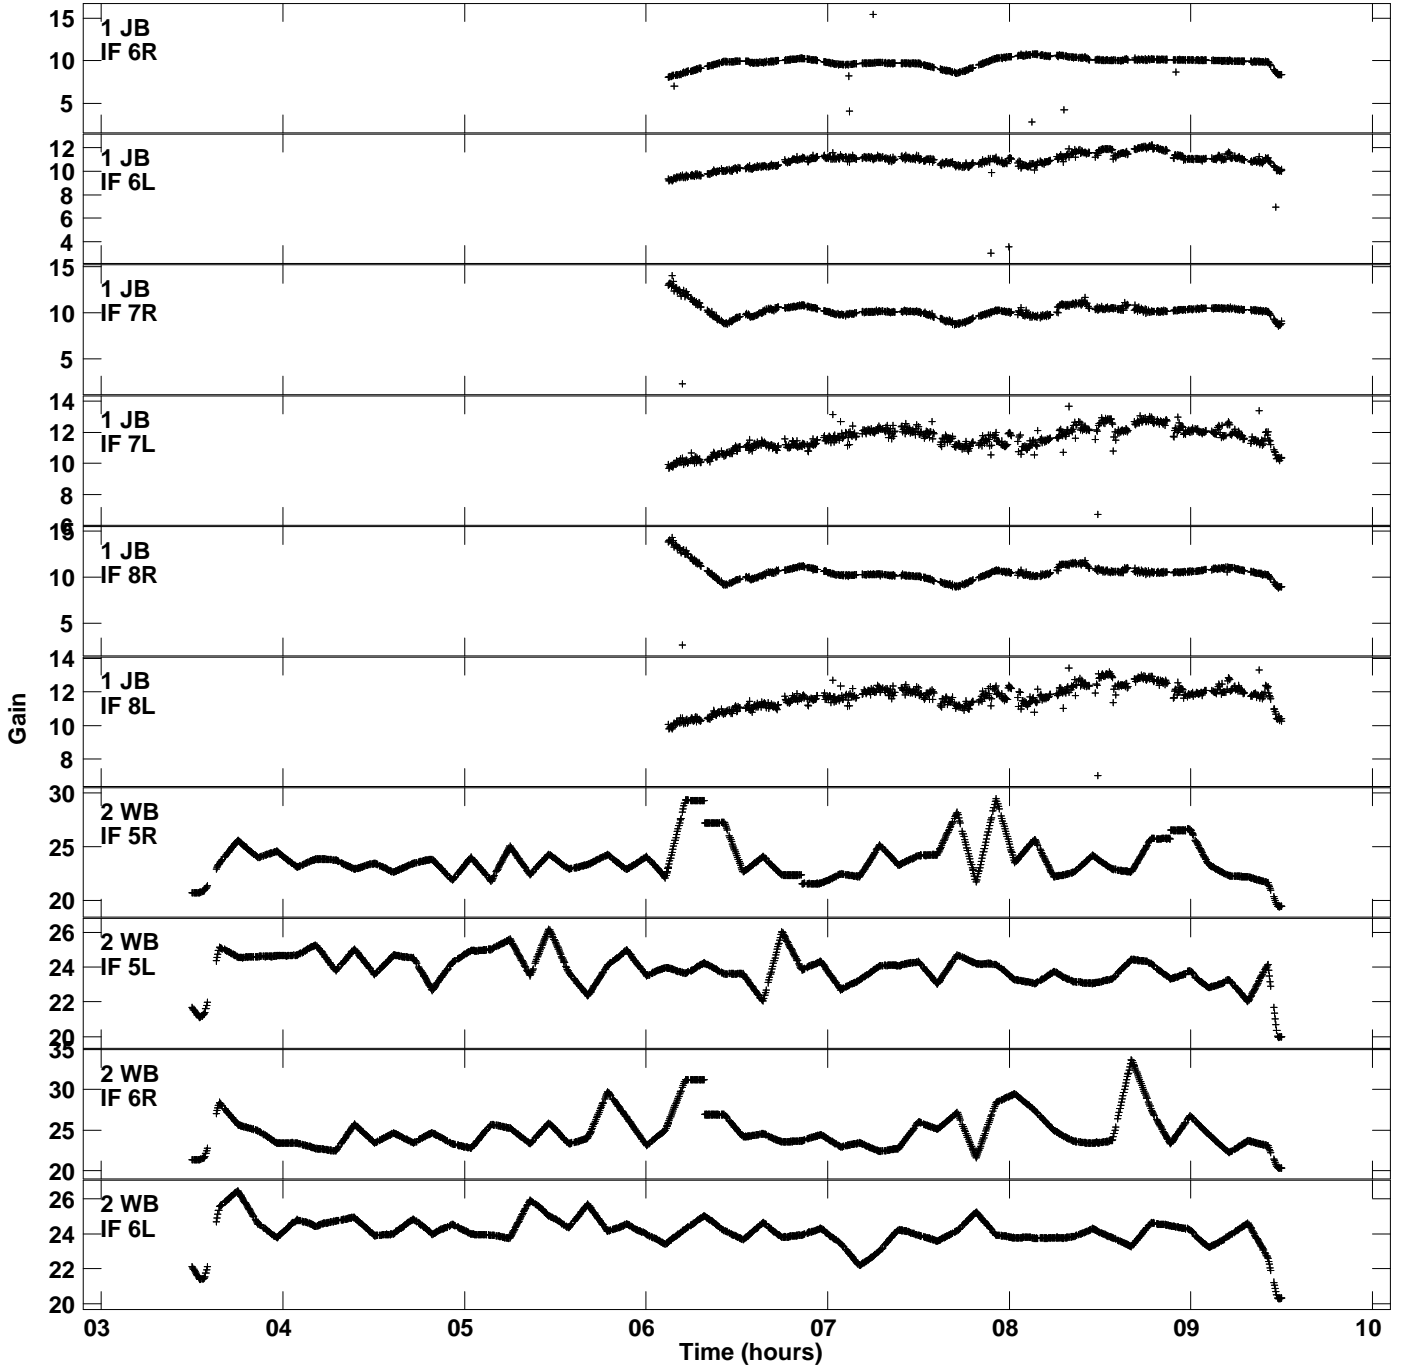

Plot file version 1 created 04-NOV-2021 02:24:52
Gain amp vs UTC time for EC077C.TMP.1
CL 5 Rpol & Lpol IF 1 - 8

Plot file version 2 created 04-NOV-2021 02:24:52
Gain amp vs UTC time for EC077C.TMP.1
CL 5 Rpol & Lpol IF 1 - 8

Plot file version 3 created 04-NOV-2021 02:24:52
Gain amp vs UTC time for EC077C.TMP.1
CL 5 Rpol & Lpol IF 1 - 8

Plot file version 4 created 04-NOV-2021 02:24:52
Gain amp vs UTC time for EC077C.TMP.1
CL 5 Rpol & Lpol IF 1 - 8

Plot file version 5 created 04-NOV-2021 02:24:52
Gain amp vs UTC time for EC077C.TMP.1
CL 5 Rpol & Lpol IF 1 - 8

Plot file version 6 created 04-NOV-2021 02:24:52
Gain amp vs UTC time for EC077C.TMP.1
CL 5 Rpol & Lpol IF 1 - 8

Plot file version 7 created 04-NOV-2021 02:24:52
Gain amp vs UTC time for EC077C.TMP.1
CL 5 Rpol & Lpol IF 1 - 8

Plot file version 8 created 04-NOV-2021 02:24:52
Gain amp vs UTC time for EC077C.TMP.1
CL 5 Rpol & Lpol IF 1 - 8