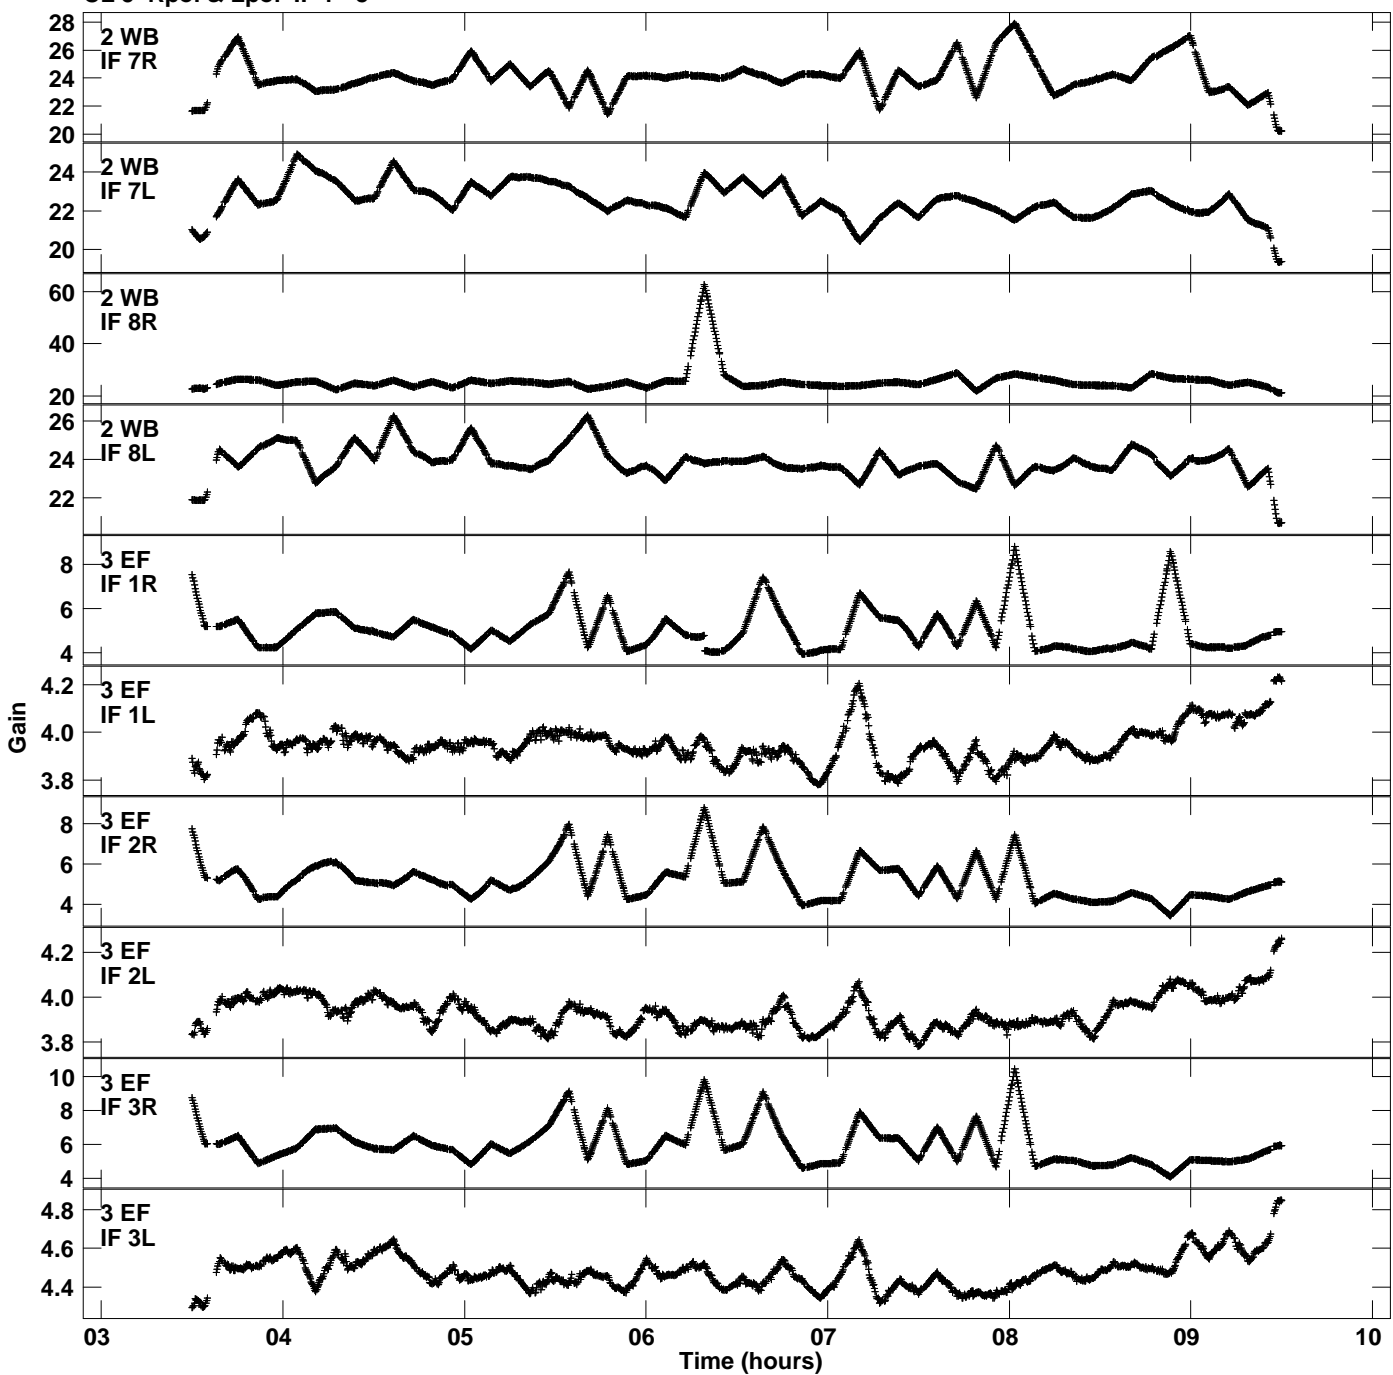

Plot file version 1 created 04-NOV-2021 02:24:52
Gain amp vs UTC time for EC077C.TMP.1
CL 5 Rpol & Lpol IF 1 - 8

Plot file version 2 created 04-NOV-2021 02:24:52
Gain amp vs UTC time for EC077C.TMP.1
CL 5 Rpol & Lpol IF 1 - 8

Plot file version 3 created 04-NOV-2021 02:24:52
Gain amp vs UTC time for EC077C.TMP.1
CL 5 Rpol & Lpol IF 1 - 8

Plot file version 4 created 04-NOV-2021 02:24:52
Gain amp vs UTC time for EC077C.TMP.1
CL 5 Rpol & Lpol IF 1 - 8

Plot file version 5 created 04-NOV-2021 02:24:52
Gain amp vs UTC time for EC077C.TMP.1
CL 5 Rpol & Lpol IF 1 - 8

Plot file version 6 created 04-NOV-2021 02:24:52
Gain amp vs UTC time for EC077C.TMP.1
CL 5 Rpol & Lpol IF 1 - 8

Plot file version 7 created 04-NOV-2021 02:24:52
Gain amp vs UTC time for EC077C.TMP.1
CL 5 Rpol & Lpol IF 1 - 8

Plot file version 8 created 04-NOV-2021 02:24:52
Gain amp vs UTC time for EC077C.TMP.1
CL 5 Rpol & Lpol IF 1 - 8