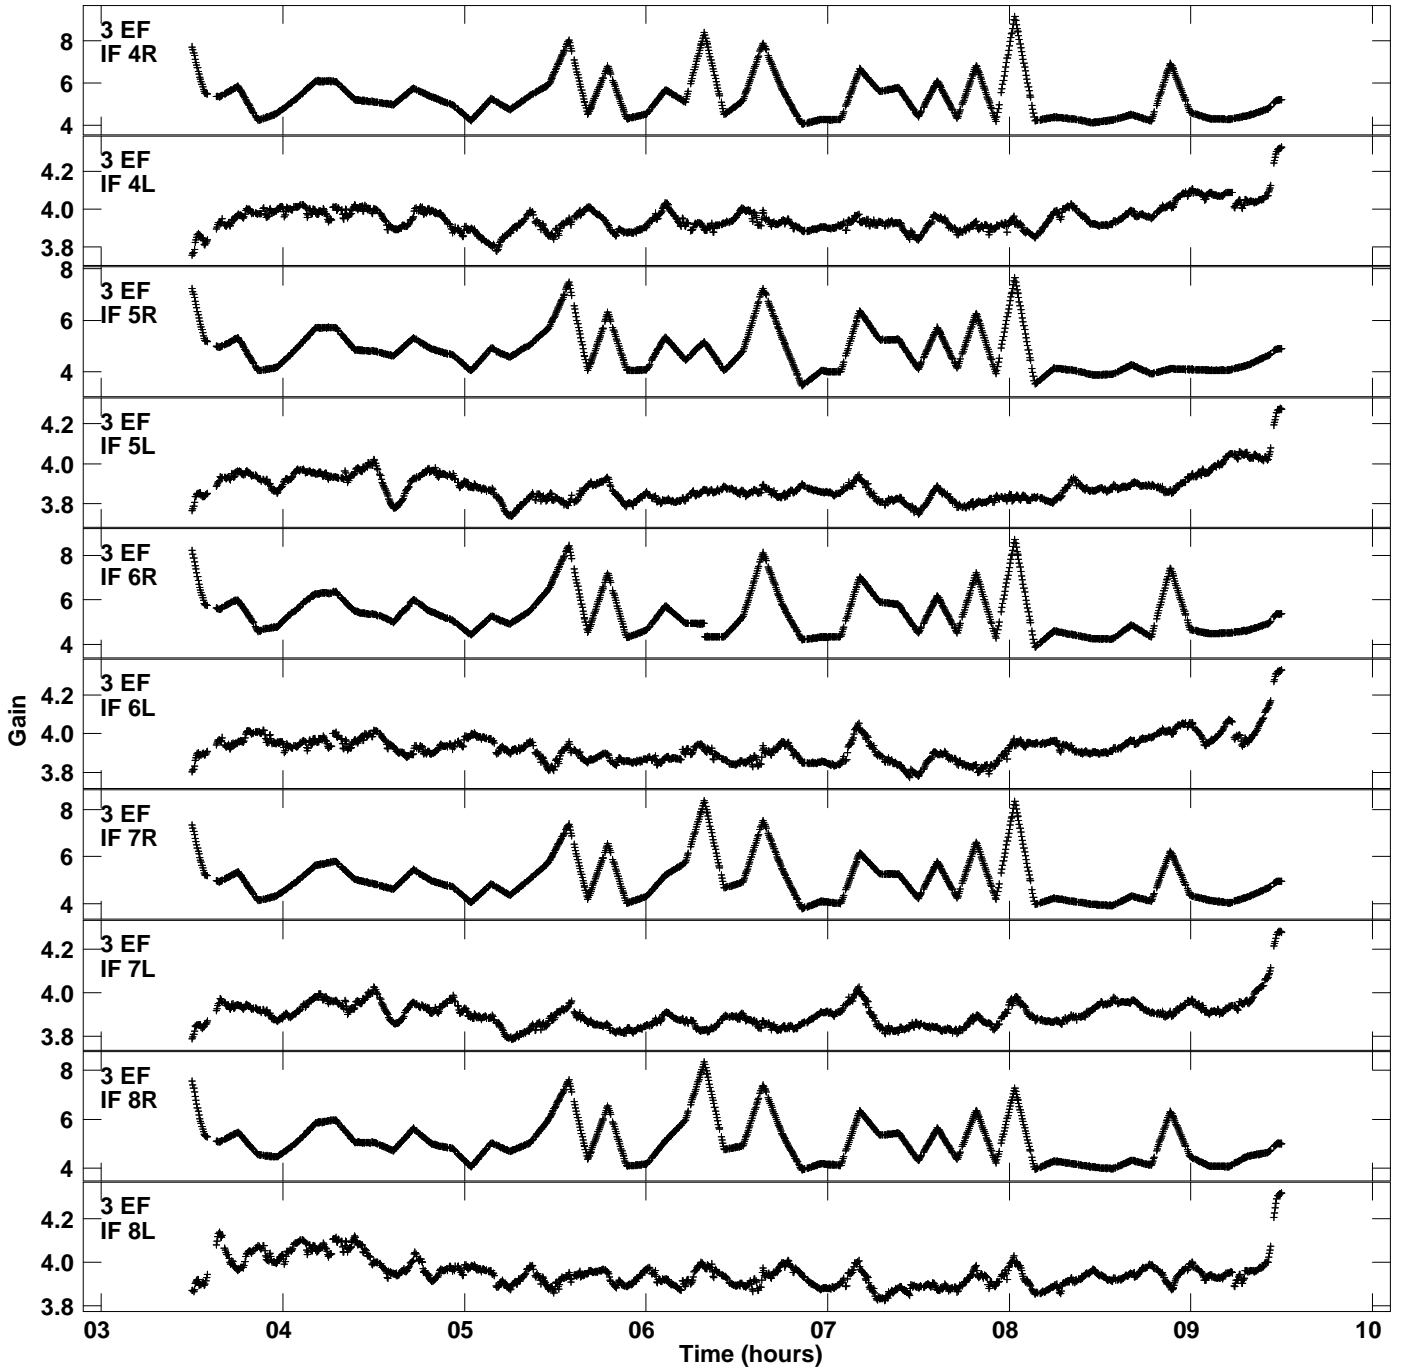

Plot file version 1 created 04-NOV-2021 02:24:52
Gain amp vs UTC time for EC077C.TMP.1
CL 5 Rpol & Lpol IF 1 - 8

Plot file version 2 created 04-NOV-2021 02:24:52
Gain amp vs UTC time for EC077C.TMP.1
CL 5 Rpol & Lpol IF 1 - 8

Plot file version 3 created 04-NOV-2021 02:24:52
Gain amp vs UTC time for EC077C.TMP.1
CL 5 Rpol & Lpol IF 1 - 8

Plot file version 4 created 04-NOV-2021 02:24:52
Gain amp vs UTC time for EC077C.TMP.1
CL 5 Rpol & Lpol IF 1 - 8

Plot file version 5 created 04-NOV-2021 02:24:52
Gain amp vs UTC time for EC077C.TMP.1
CL 5 Rpol & Lpol IF 1 - 8

Plot file version 6 created 04-NOV-2021 02:24:52
Gain amp vs UTC time for EC077C.TMP.1
CL 5 Rpol & Lpol IF 1 - 8

Plot file version 7 created 04-NOV-2021 02:24:52
Gain amp vs UTC time for EC077C.TMP.1
CL 5 Rpol & Lpol IF 1 - 8

Plot file version 8 created 04-NOV-2021 02:24:52
Gain amp vs UTC time for EC077C.TMP.1
CL 5 Rpol & Lpol IF 1 - 8