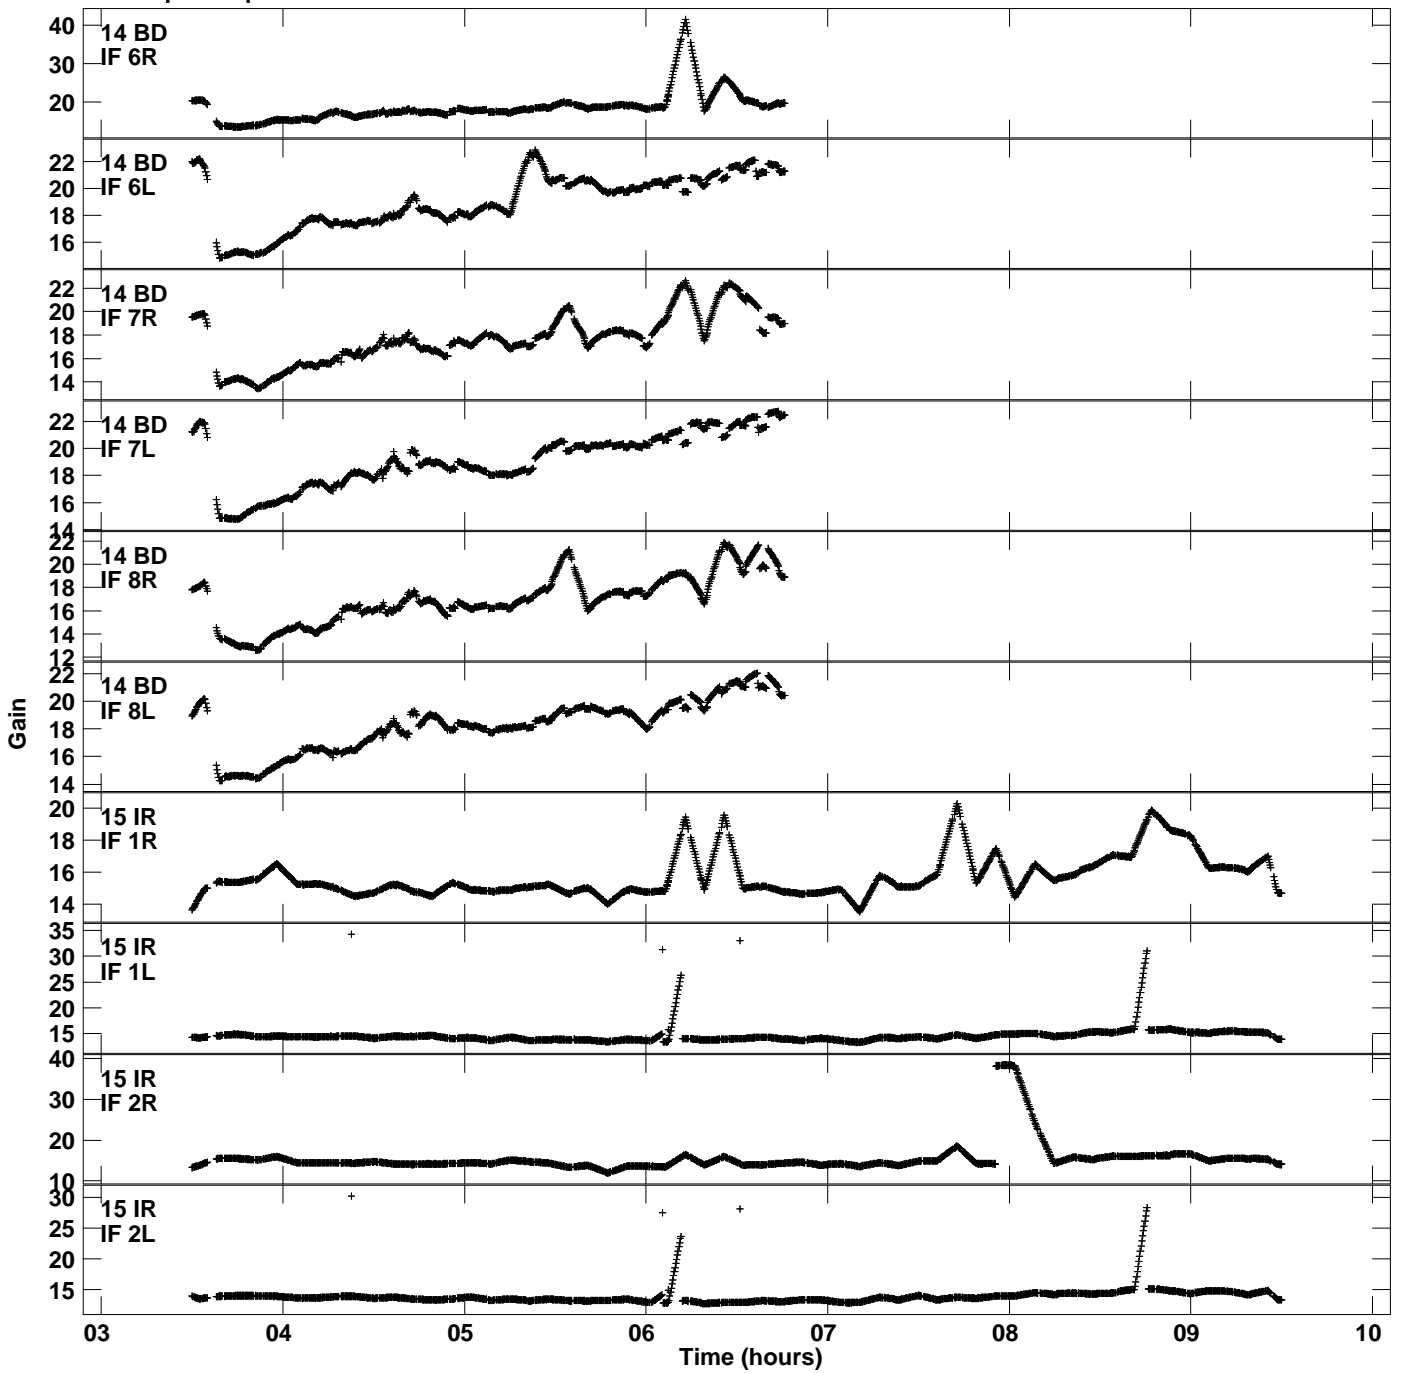

Plot file version 11 created 04-NOV-2021 02:24:52
Gain amp vs UTC time for EC077C.TMP.1
CL 5 Rpol & Lpol IF 1 - 8

Plot file version 12 created 04-NOV-2021 02:24:52
Gain amp vs UTC time for EC077C.TMP.1
CL 5 Rpol & Lpol IF 1 - 8

Plot file version 13 created 04-NOV-2021 02:24:52
Gain amp vs UTC time for EC077C.TMP.1
CL 5 Rpol & Lpol IF 1 - 8

Plot file version 14 created 04-NOV-2021 02:24:52
Gain amp vs UTC time for EC077C.TMP.1
CL 5 Rpol & Lpol IF 1 - 8

Plot file version 15 created 04-NOV-2021 02:24:52
Gain amp vs UTC time for EC077C.TMP.1
CL 5 Rpol & Lpol IF 1 - 8

Plot file version 16 created 04-NOV-2021 02:24:52
Gain amp vs UTC time for EC077C.TMP.1
CL 5 Rpol & Lpol IF 1 - 8

Plot file version 17 created 04-NOV-2021 02:24:52
Gain amp vs UTC time for EC077C.TMP.1
CL 5 Rpol & Lpol IF 1 - 8

Plot file version 18 created 04-NOV-2021 02:24:52
Gain amp vs UTC time for EC077C.TMP.1
CL 5 Rpol & Lpol IF 1 - 8