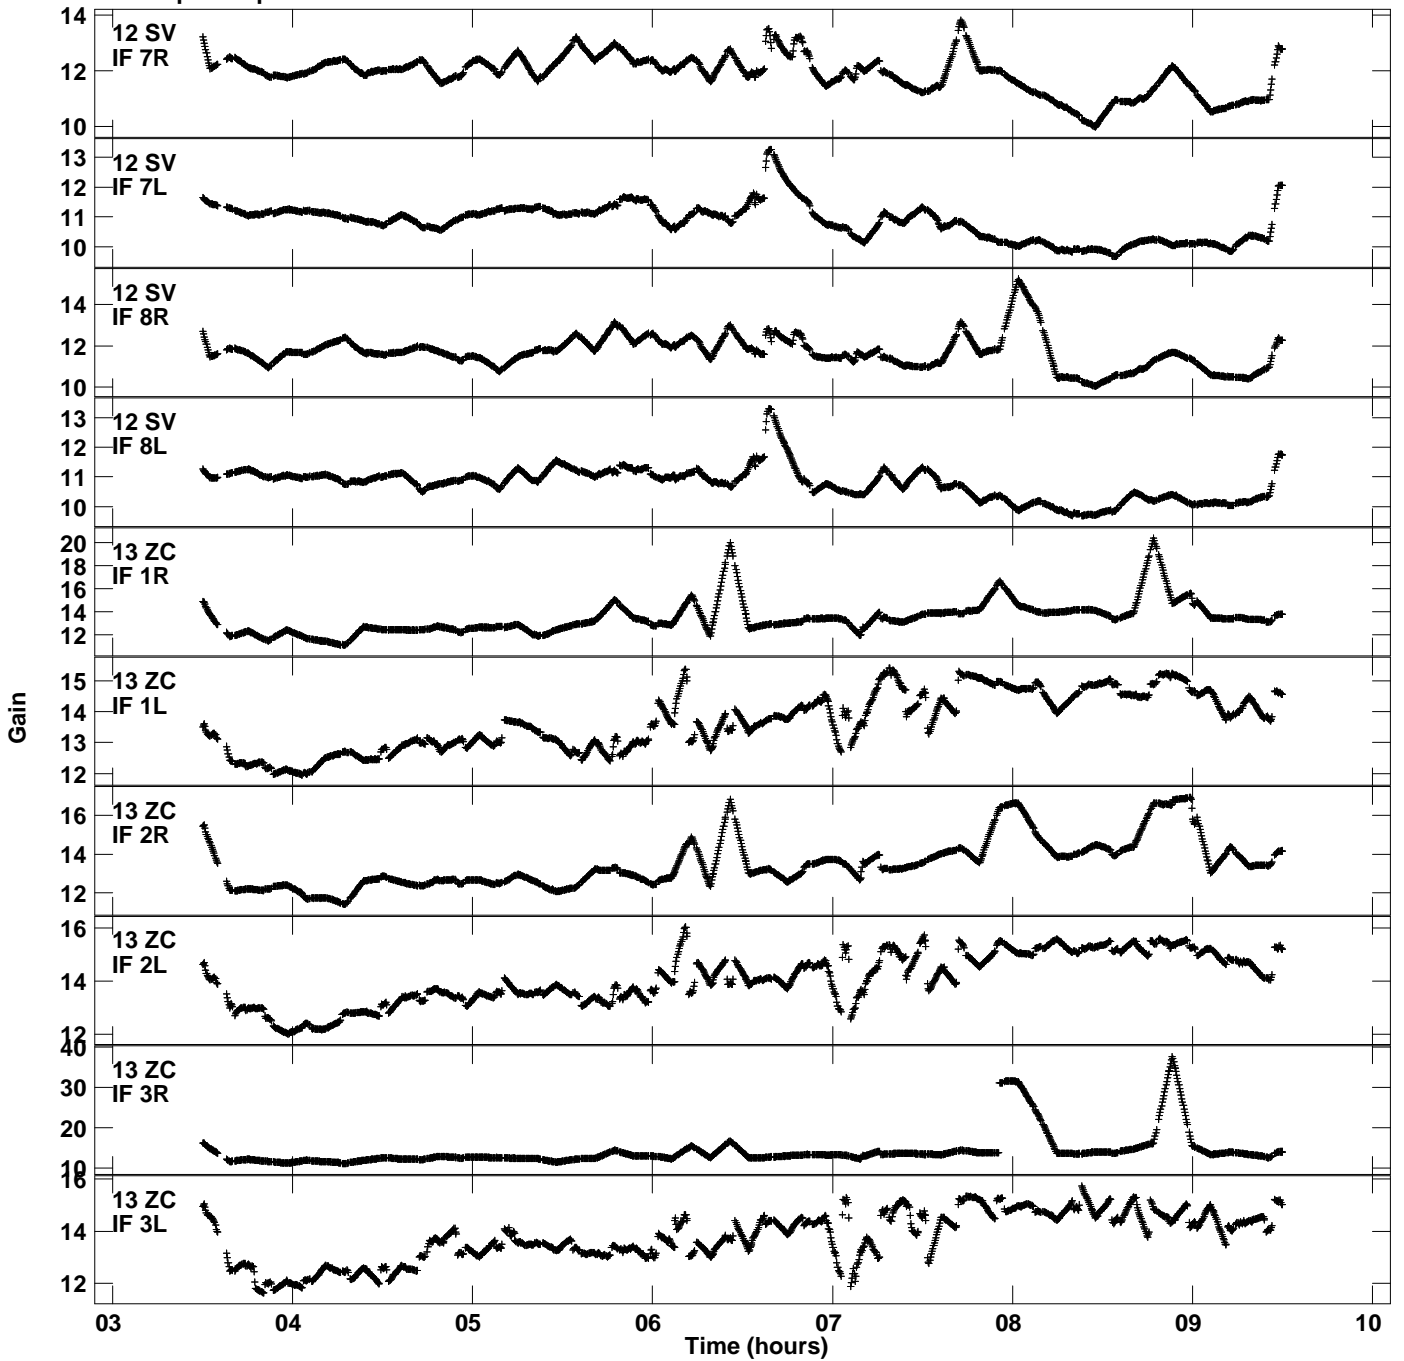

Plot file version 13 created 04-NOV-2021 02:24:52
Gain amp vs UTC time for EC077C.TMP.1
CL 5 Rpol & Lpol IF 1 - 8