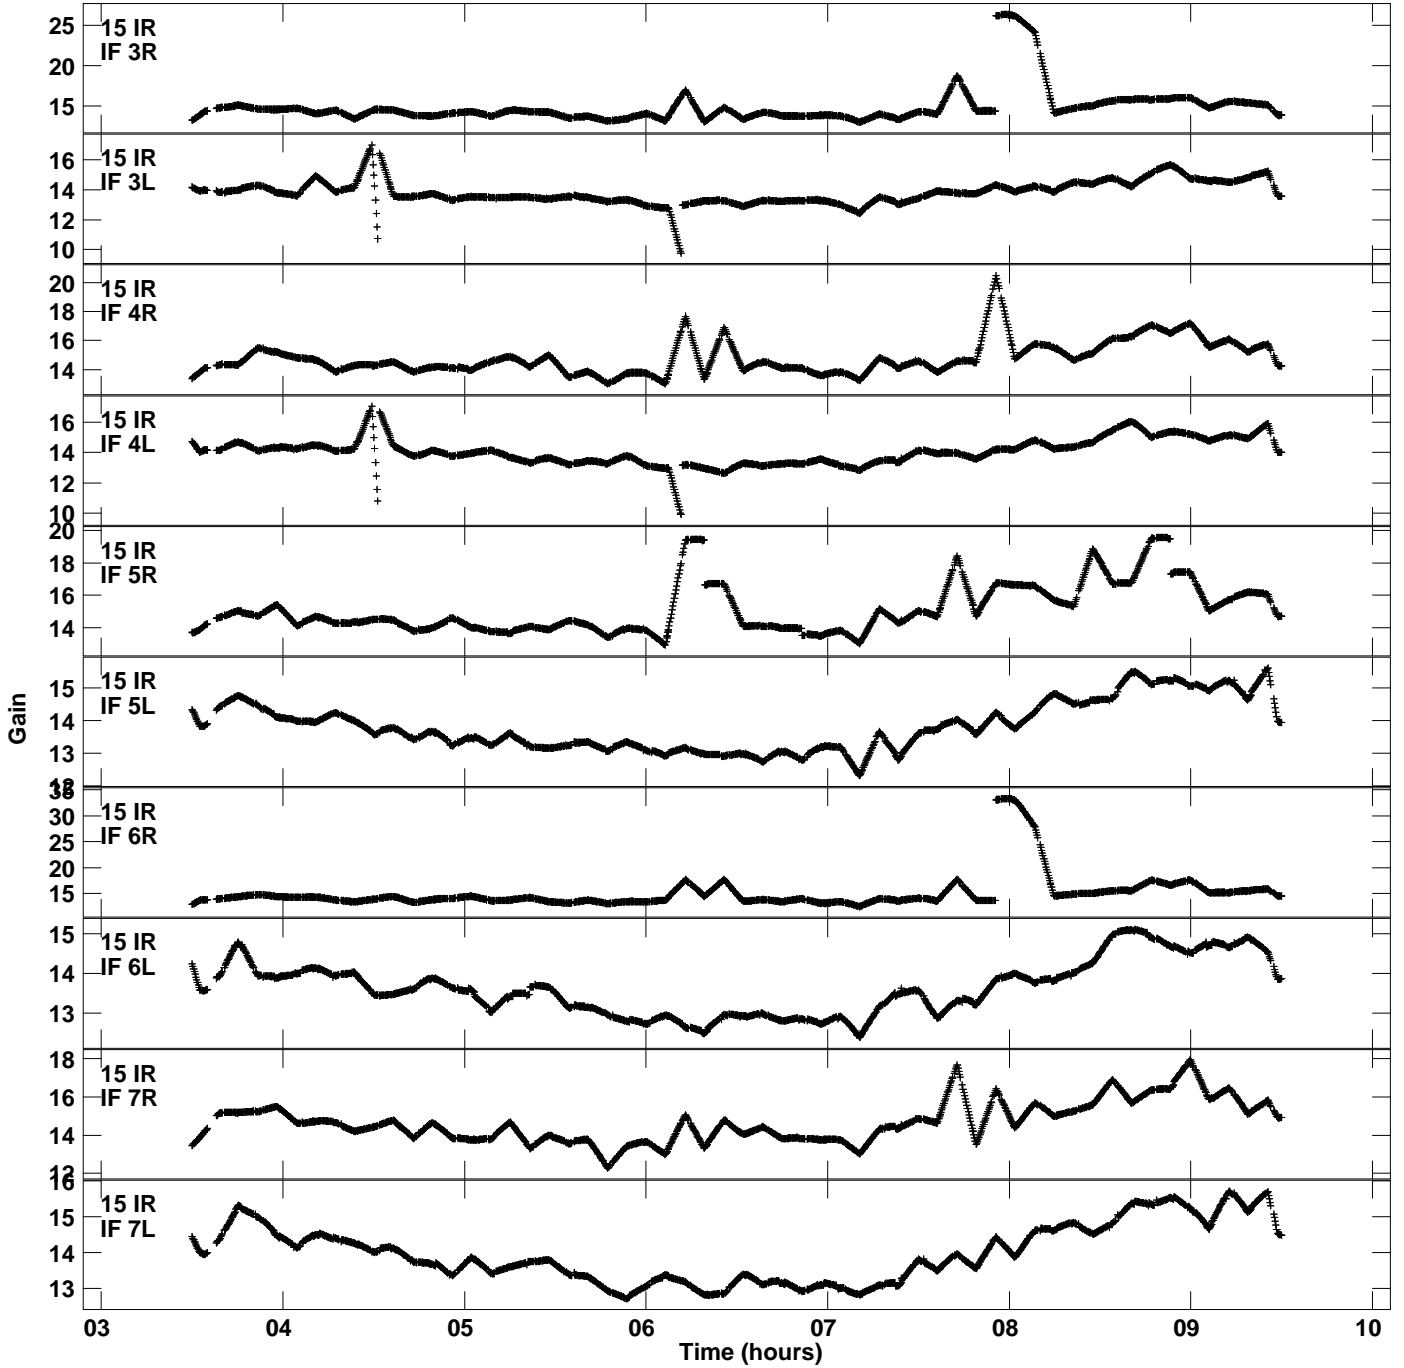

Plot file version 17 created 04-NOV-2021 02:24:52
Gain amp vs UTC time for EC077C.TMP.1
CL 5 Rpol & Lpol IF 1 - 8