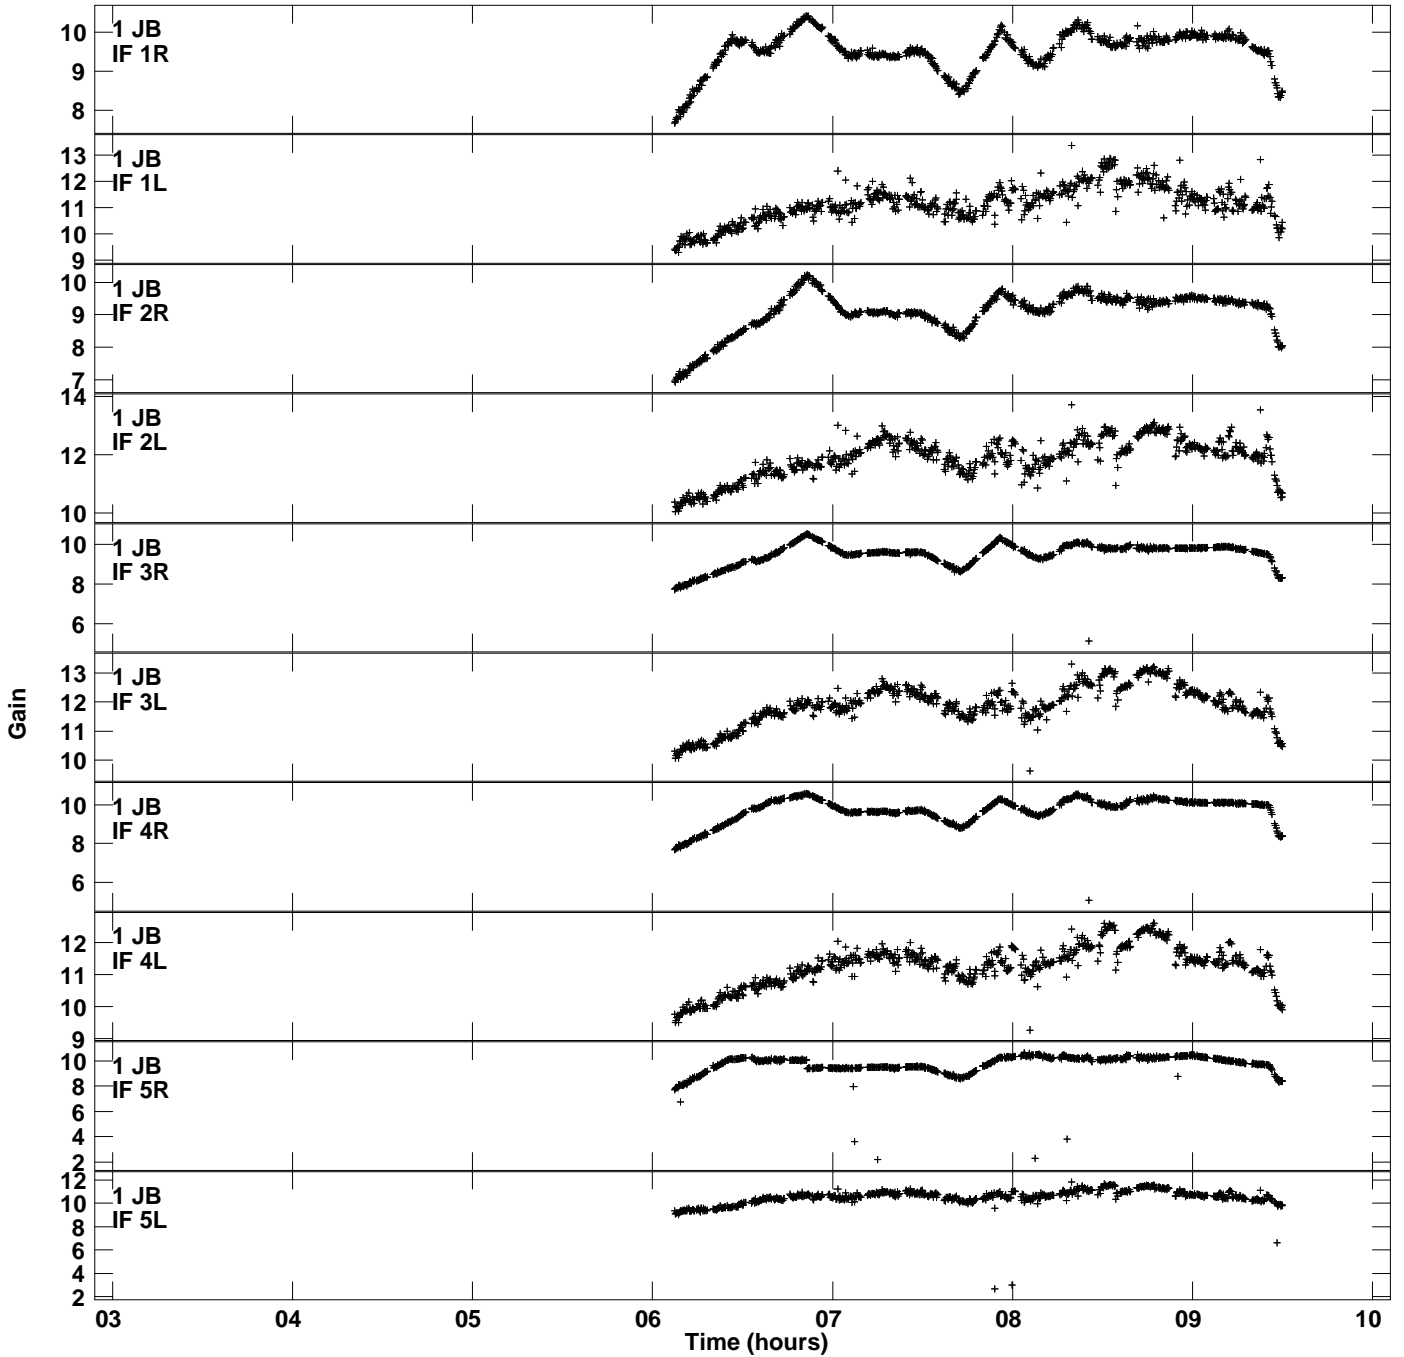

Plot file version 1 created 04-NOV-2021 02:24:52
Gain amp vs UTC time for EC077C.TMP.1
CL 5 Rpol & Lpol IF 1 - 8

Plot file version 2 created 04-NOV-2021 02:24:52
Gain amp vs UTC time for EC077C.TMP.1
CL 5 Rpol & Lpol IF 1 - 8

Plot file version 3 created 04-NOV-2021 02:24:52
Gain amp vs UTC time for EC077C.TMP.1
CL 5 Rpol & Lpol IF 1 - 8

Plot file version 4 created 04-NOV-2021 02:24:52
Gain amp vs UTC time for EC077C.TMP.1
CL 5 Rpol & Lpol IF 1 - 8

Plot file version 5 created 04-NOV-2021 02:24:52
Gain amp vs UTC time for EC077C.TMP.1
CL 5 Rpol & Lpol IF 1 - 8

Plot file version 6 created 04-NOV-2021 02:24:52
Gain amp vs UTC time for EC077C.TMP.1
CL 5 Rpol & Lpol IF 1 - 8

Plot file version 7 created 04-NOV-2021 02:24:52
Gain amp vs UTC time for EC077C.TMP.1
CL 5 Rpol & Lpol IF 1 - 8

Plot file version 8 created 04-NOV-2021 02:24:52
Gain amp vs UTC time for EC077C.TMP.1
CL 5 Rpol & Lpol IF 1 - 8