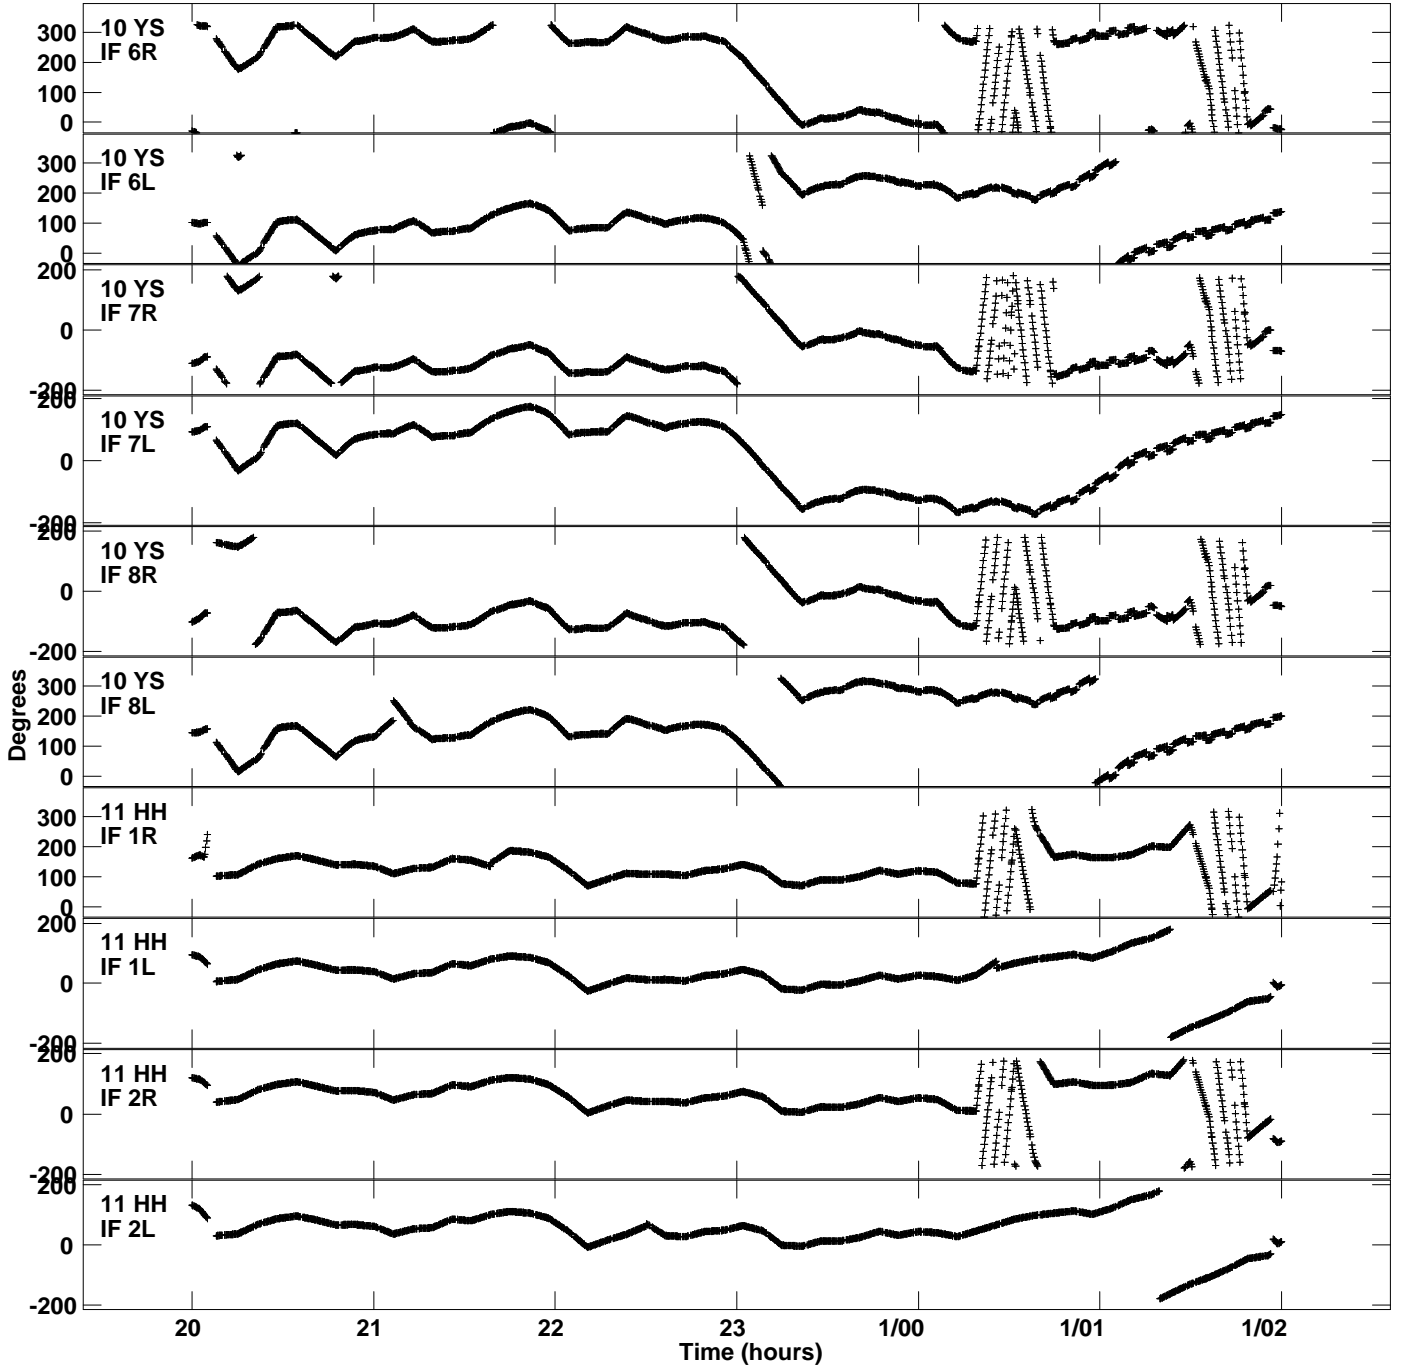

Plot file version 14 created 10-NOV-2021 20:30:25
Gain phs vs UTC time for EC077D.UVDATA.1
CL 4 Rpol & Lpol IF 1 - 8