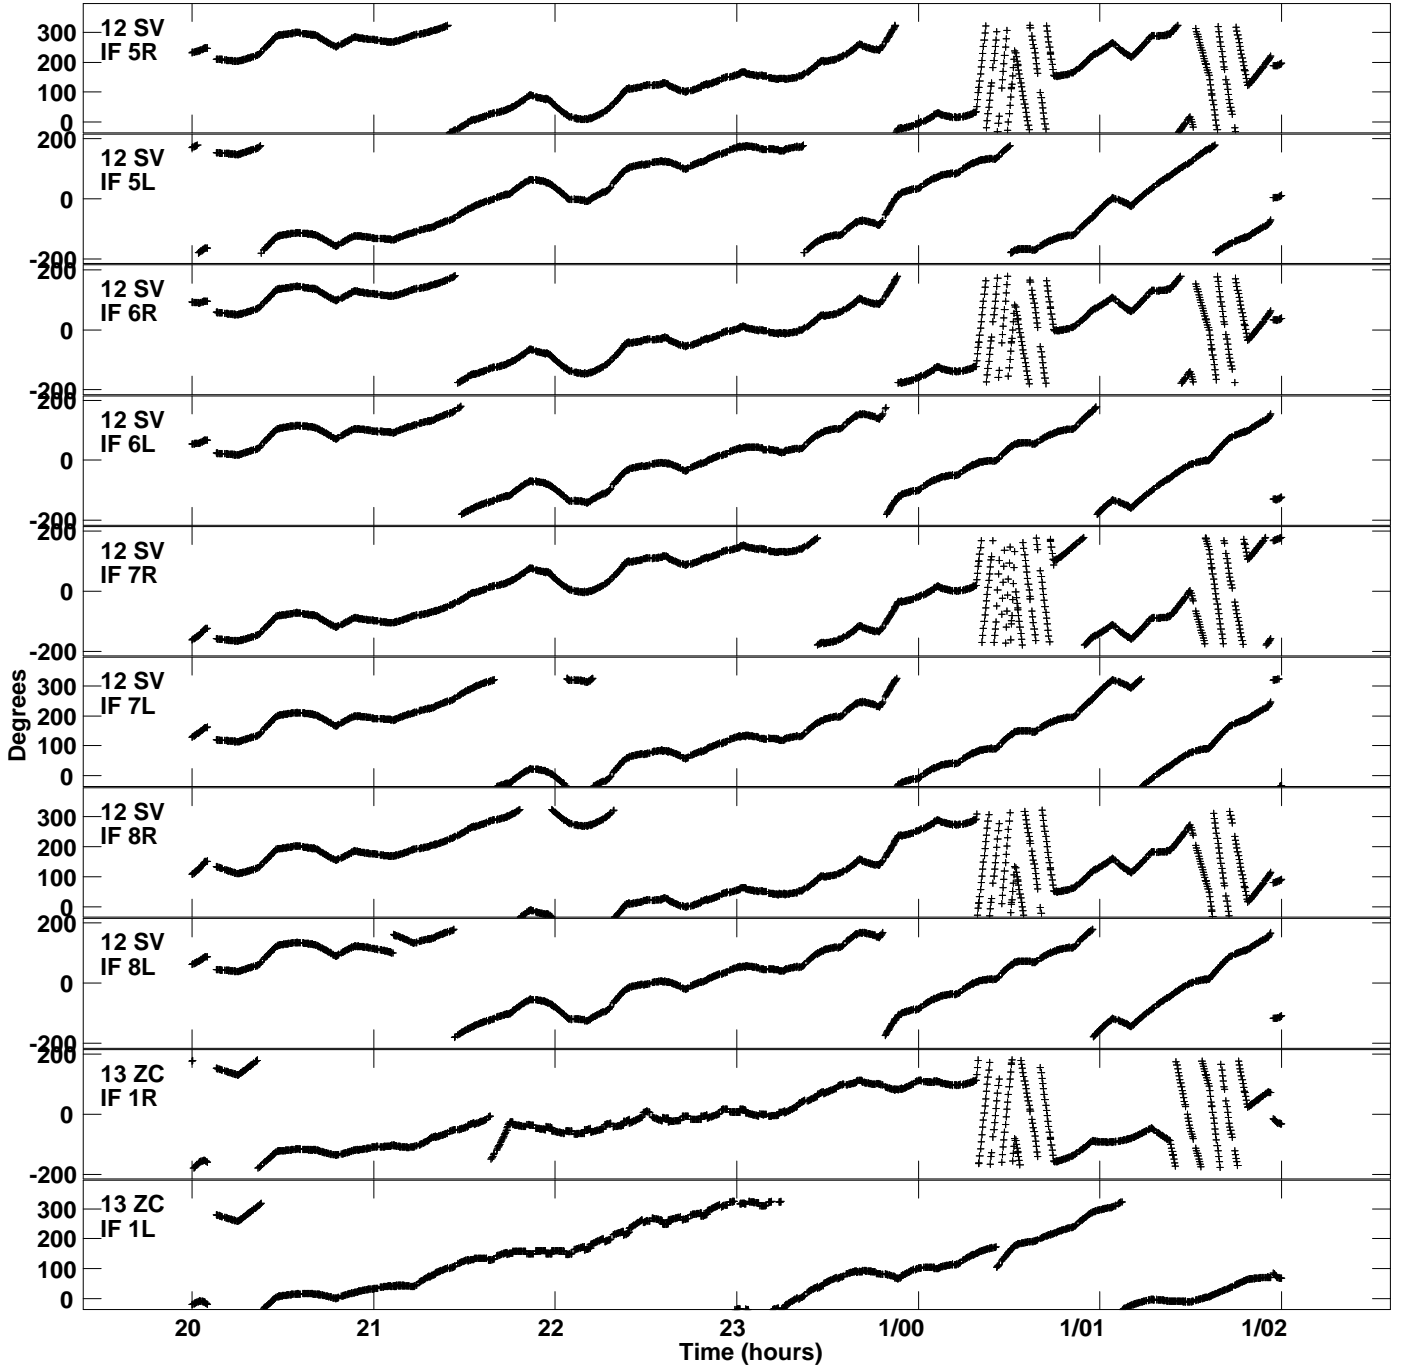

Plot file version 11 created 10-NOV-2021 20:30:25  
Gain phs vs UTC time for EC077D.UVDATA.1  
CL 4 Rpol & Lpol IF 1 - 8

Plot file version 12 created 10-NOV-2021 20:30:25  
Gain phs vs UTC time for EC077D.UVDATA.1  
CL 4 Rpol & Lpol IF 1 - 8

Plot file version 13 created 10-NOV-2021 20:30:25  
Gain phs vs UTC time for EC077D.UVDATA.1  
CL 4 Rpol & Lpol IF 1 - 8

Plot file version 14 created 10-NOV-2021 20:30:25  
Gain phs vs UTC time for EC077D.UVDATA.1  
CL 4 Rpol & Lpol IF 1 - 8

Plot file version 15 created 10-NOV-2021 20:30:25  
Gain phs vs UTC time for EC077D.UVDATA.1  
CL 4 Rpol & Lpol IF 1 - 8

Plot file version 16 created 10-NOV-2021 20:30:25  
Gain phs vs UTC time for EC077D.UVDATA.1  
CL 4 Rpol & Lpol IF 1 - 8

Plot file version 17 created 10-NOV-2021 20:30:25  
Gain phs vs UTC time for EC077D.UVDATA.1  
CL 4 Rpol & Lpol IF 1 - 8

Plot file version 18 created 10-NOV-2021 20:30:25  
Gain phs vs UTC time for EC077D.UVDATA.1  
CL 4 Rpol & Lpol IF 1 - 8