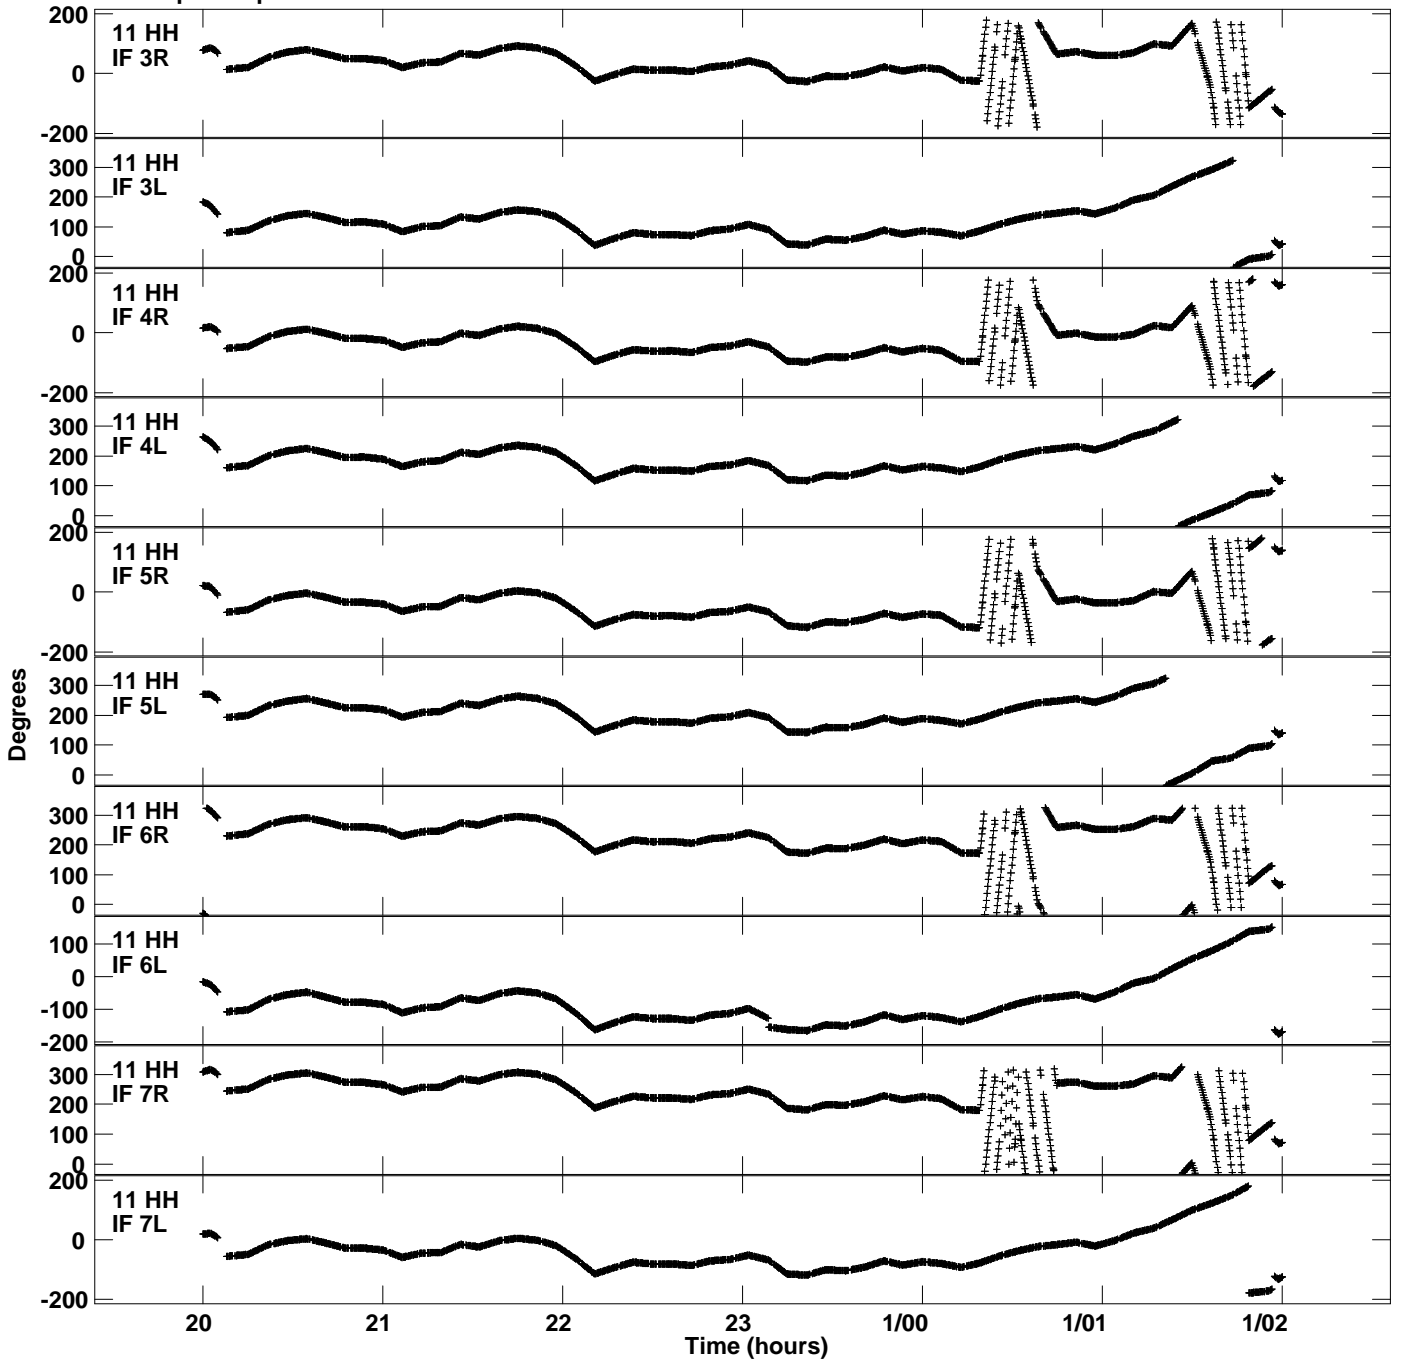

Plot file version 15 created 10-NOV-2021 20:30:25
Gain phs vs UTC time for EC077D.UVDATA.1
CL 4 Rpol & Lpol IF 1 - 8