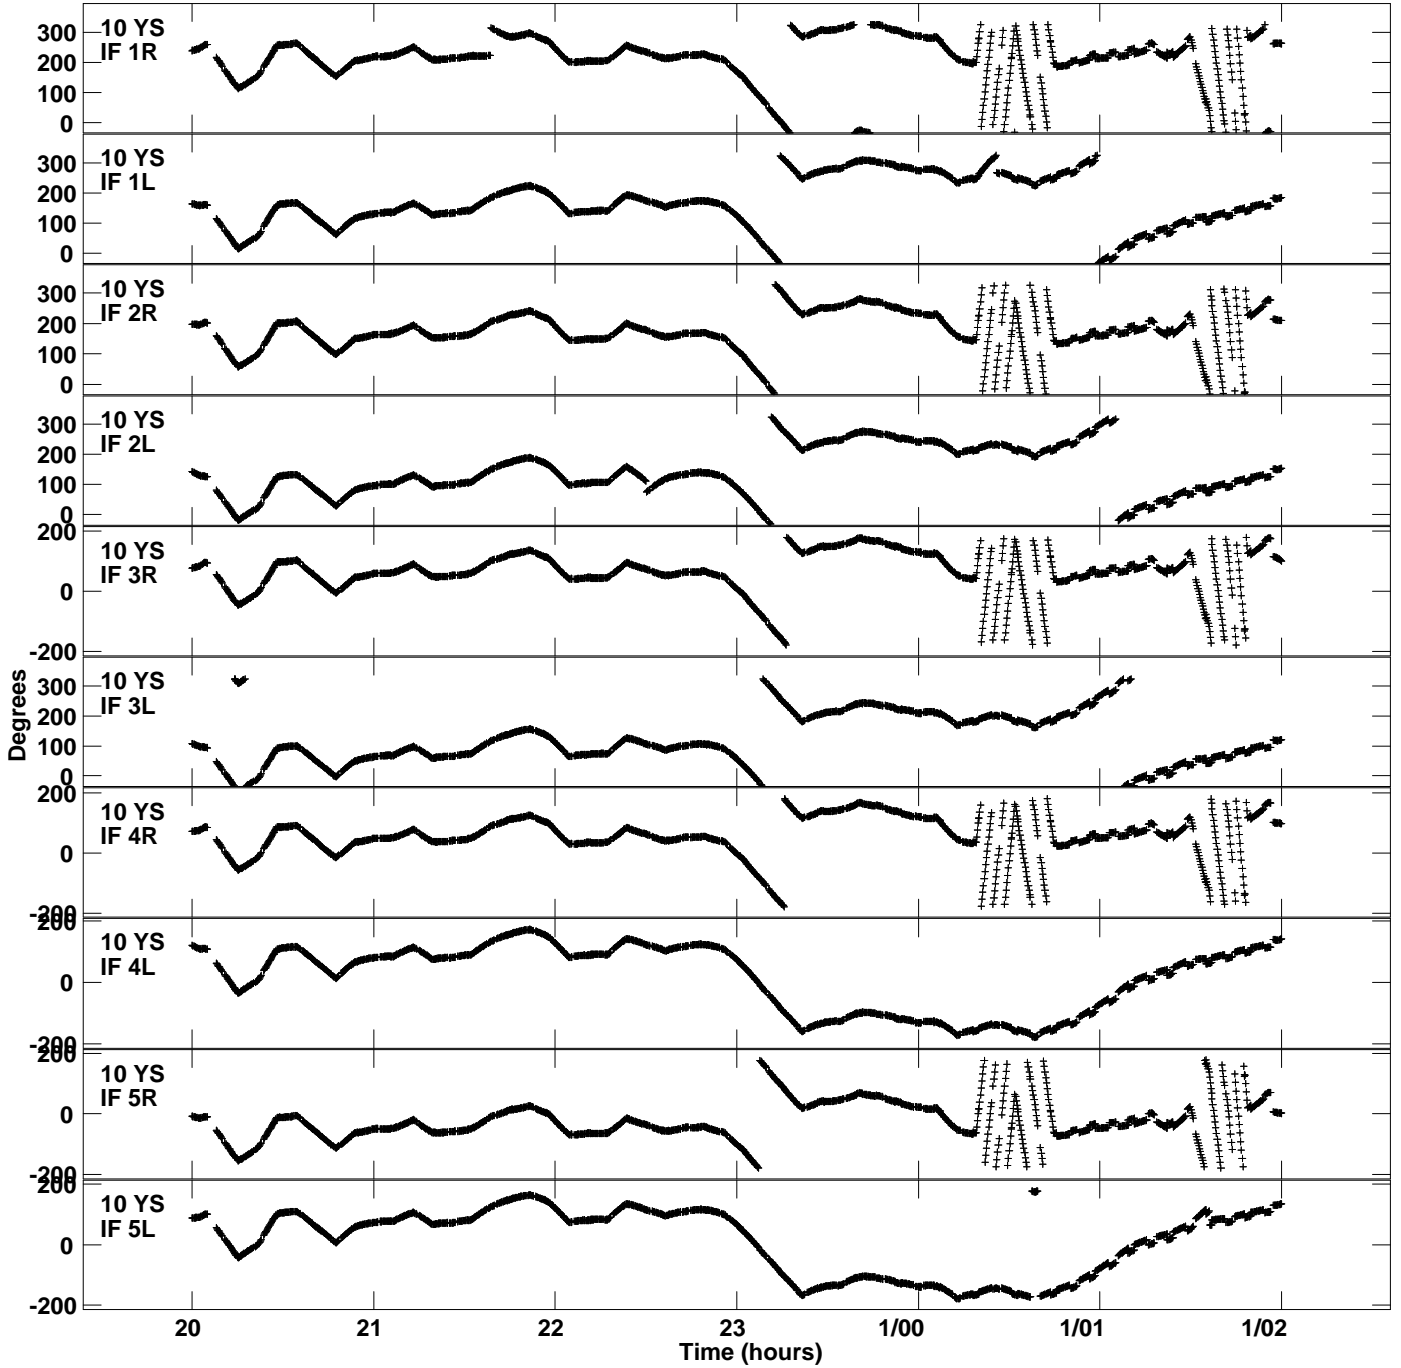

Plot file version 13 created 10-NOV-2021 20:30:25
Gain phs vs UTC time for EC077D.UVDATA.1
CL 4 Rpol & Lpol IF 1 - 8