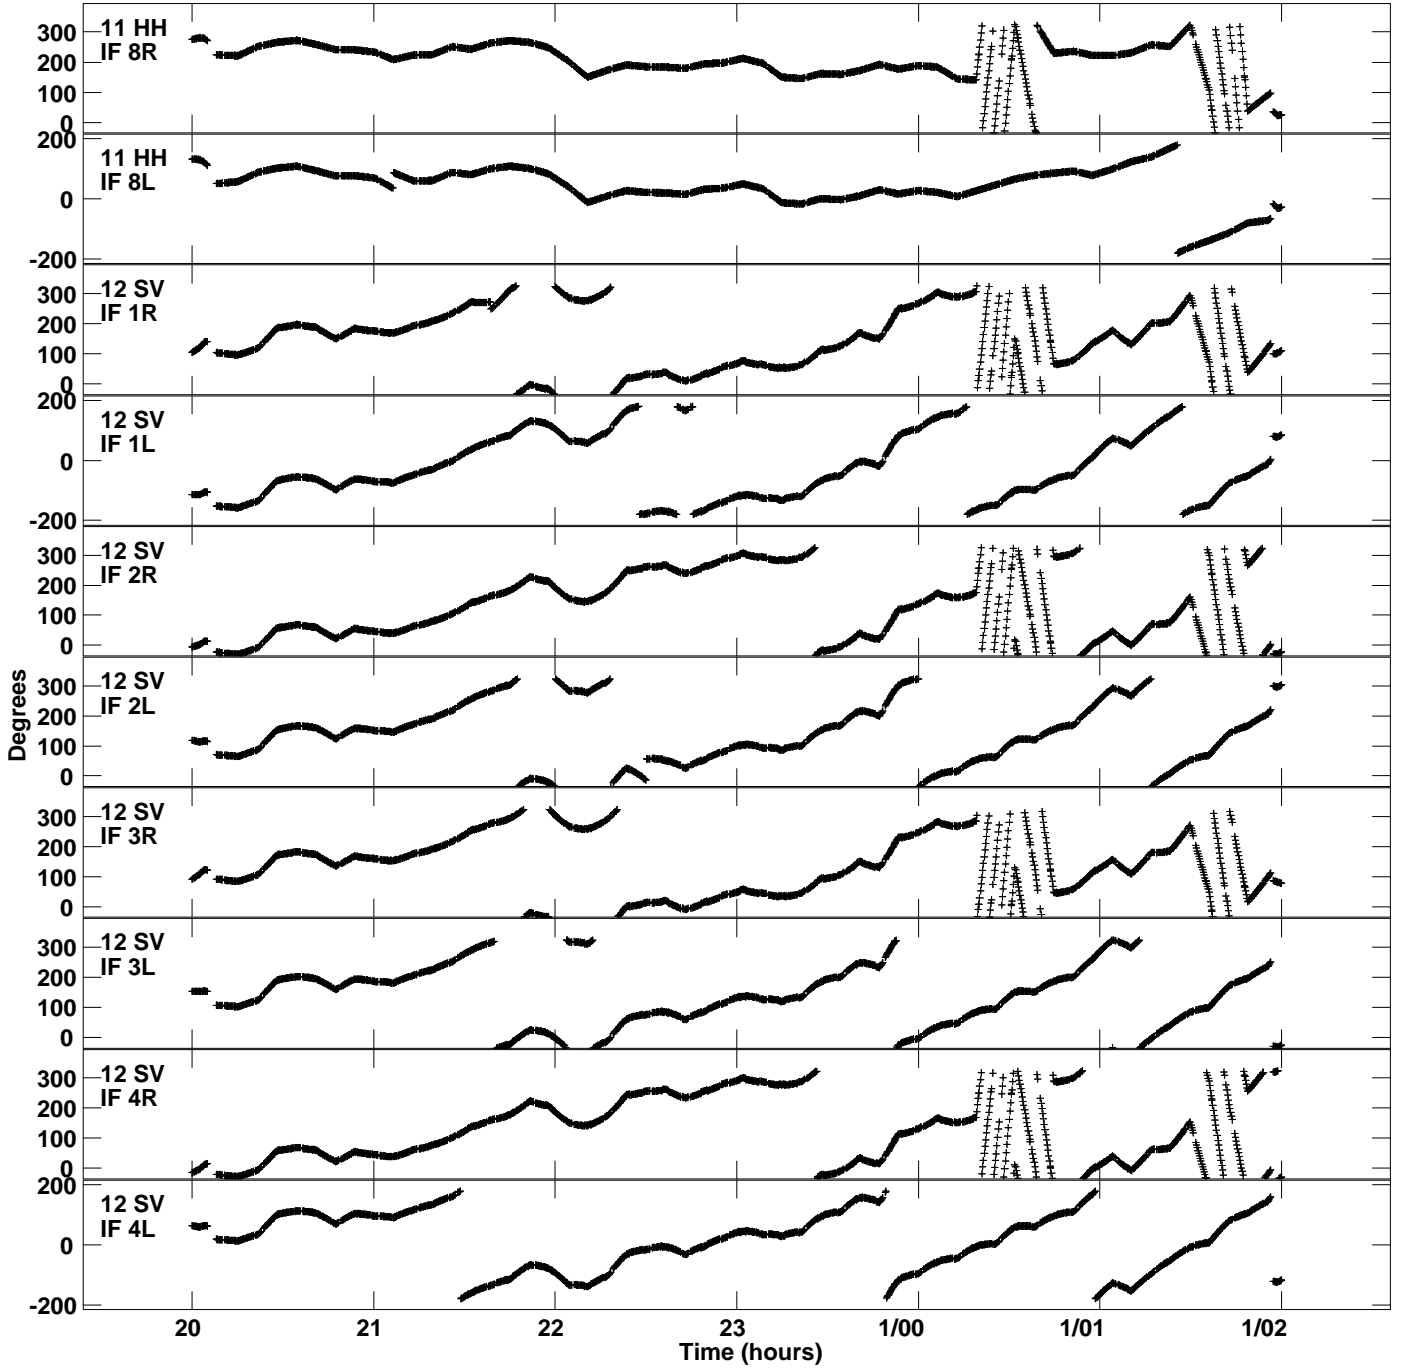

Plot file version 11 created 10-NOV-2021 20:30:25  
Gain phs vs UTC time for EC077D.UVDATA.1  
CL 4 Rpol & Lpol IF 1 - 8

Plot file version 12 created 10-NOV-2021 20:30:25  
Gain phs vs UTC time for EC077D.UVDATA.1  
CL 4 Rpol & Lpol IF 1 - 8

Plot file version 13 created 10-NOV-2021 20:30:25  
Gain phs vs UTC time for EC077D.UVDATA.1  
CL 4 Rpol & Lpol IF 1 - 8

Plot file version 14 created 10-NOV-2021 20:30:25  
Gain phs vs UTC time for EC077D.UVDATA.1  
CL 4 Rpol & Lpol IF 1 - 8

Plot file version 15 created 10-NOV-2021 20:30:25  
Gain phs vs UTC time for EC077D.UVDATA.1  
CL 4 Rpol & Lpol IF 1 - 8

Plot file version 16 created 10-NOV-2021 20:30:25  
Gain phs vs UTC time for EC077D.UVDATA.1  
CL 4 Rpol & Lpol IF 1 - 8