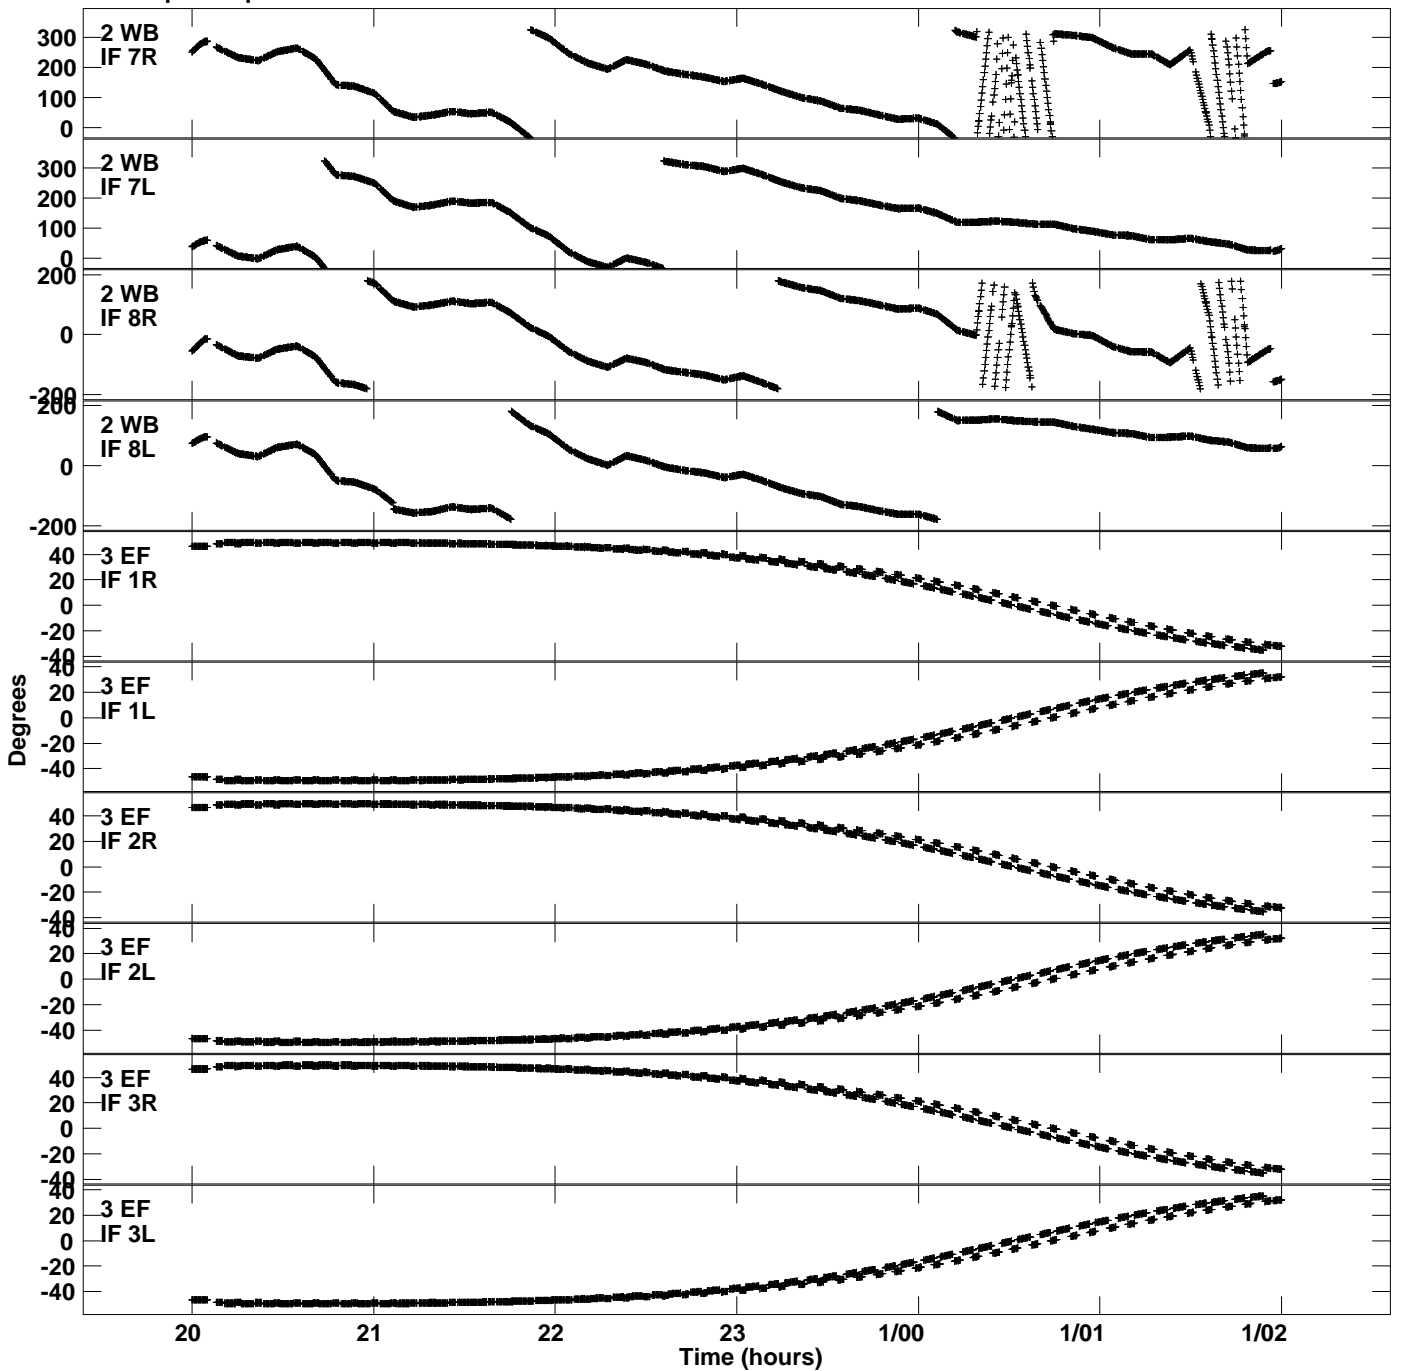

Plot file version 1 created 10-NOV-2021 20:30:25  
Gain phs vs UTC time for EC077D.UVDATA.1  
CL 4 Rpol & Lpol IF 1 - 8

Plot file version 2 created 10-NOV-2021 20:30:25  
Gain phs vs UTC time for EC077D.UVDATA.1  
CL 4 Rpol & Lpol IF 1 - 8

Plot file version 3 created 10-NOV-2021 20:30:25  
Gain phs vs UTC time for EC077D.UVDATA.1  
CL 4 Rpol & Lpol IF 1 - 8

Plot file version 4 created 10-NOV-2021 20:30:25  
Gain phs vs UTC time for EC077D.UVDATA.1  
CL 4 Rpol & Lpol IF 1 - 8

Plot file version 5 created 10-NOV-2021 20:30:25  
Gain phs vs UTC time for EC077D.UVDATA.1  
CL 4 Rpol & Lpol IF 1 - 8

Plot file version 6 created 10-NOV-2021 20:30:25  
Gain phs vs UTC time for EC077D.UVDATA.1  
CL 4 Rpol & Lpol IF 1 - 8

Plot file version 7 created 10-NOV-2021 20:30:25  
Gain phs vs UTC time for EC077D.UVDATA.1  
CL 4 Rpol & Lpol IF 1 - 8

Plot file version 8 created 10-NOV-2021 20:30:25  
Gain phs vs UTC time for EC077D.UVDATA.1  
CL 4 Rpol & Lpol IF 1 - 8