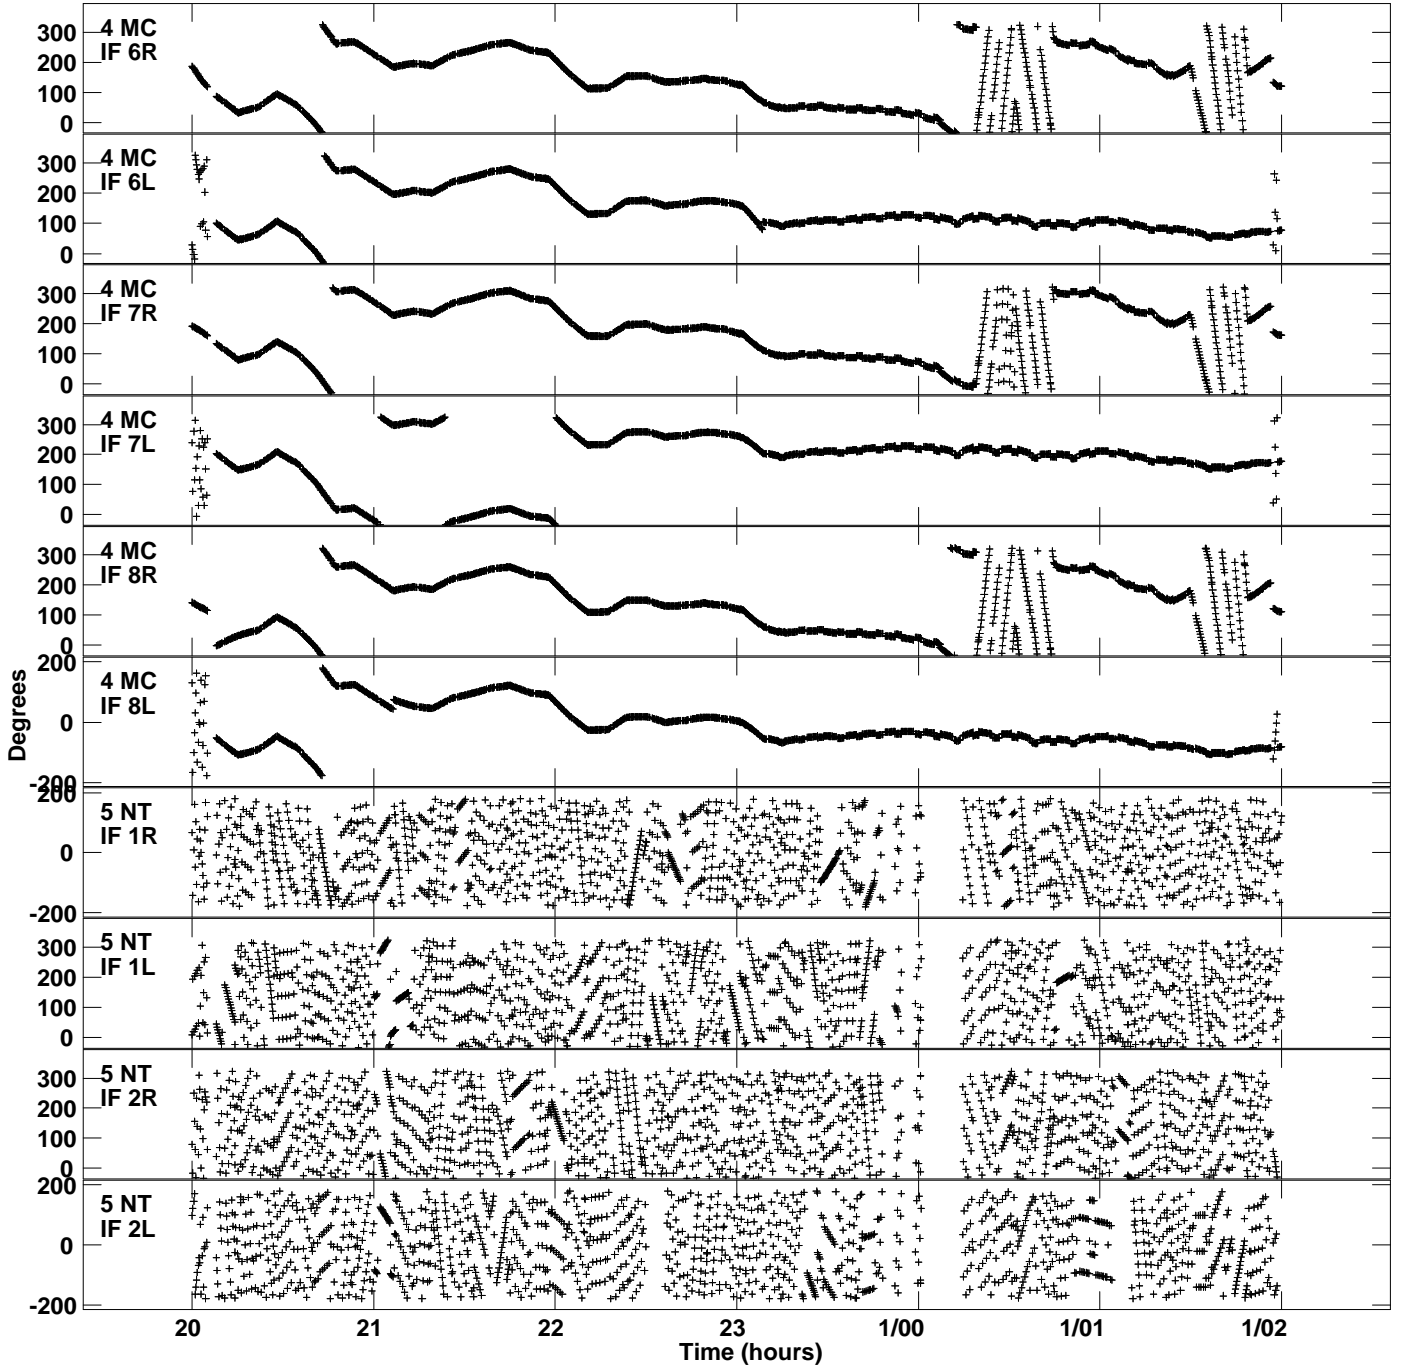

Plot file version 1 created 10-NOV-2021 20:30:25  
Gain phs vs UTC time for EC077D.UVDATA.1  
CL 4 Rpol & Lpol IF 1 - 8

Plot file version 2 created 10-NOV-2021 20:30:25  
Gain phs vs UTC time for EC077D.UVDATA.1  
CL 4 Rpol & Lpol IF 1 - 8

Plot file version 3 created 10-NOV-2021 20:30:25  
Gain phs vs UTC time for EC077D.UVDATA.1  
CL 4 Rpol & Lpol IF 1 - 8

Plot file version 4 created 10-NOV-2021 20:30:25  
Gain phs vs UTC time for EC077D.UVDATA.1  
CL 4 Rpol & Lpol IF 1 - 8

Plot file version 5 created 10-NOV-2021 20:30:25  
Gain phs vs UTC time for EC077D.UVDATA.1  
CL 4 Rpol & Lpol IF 1 - 8

Plot file version 6 created 10-NOV-2021 20:30:25  
Gain phs vs UTC time for EC077D.UVDATA.1  
CL 4 Rpol & Lpol IF 1 - 8

Plot file version 7 created 10-NOV-2021 20:30:25  
Gain phs vs UTC time for EC077D.UVDATA.1  
CL 4 Rpol & Lpol IF 1 - 8

Plot file version 8 created 10-NOV-2021 20:30:25  
Gain phs vs UTC time for EC077D.UVDATA.1  
CL 4 Rpol & Lpol IF 1 - 8