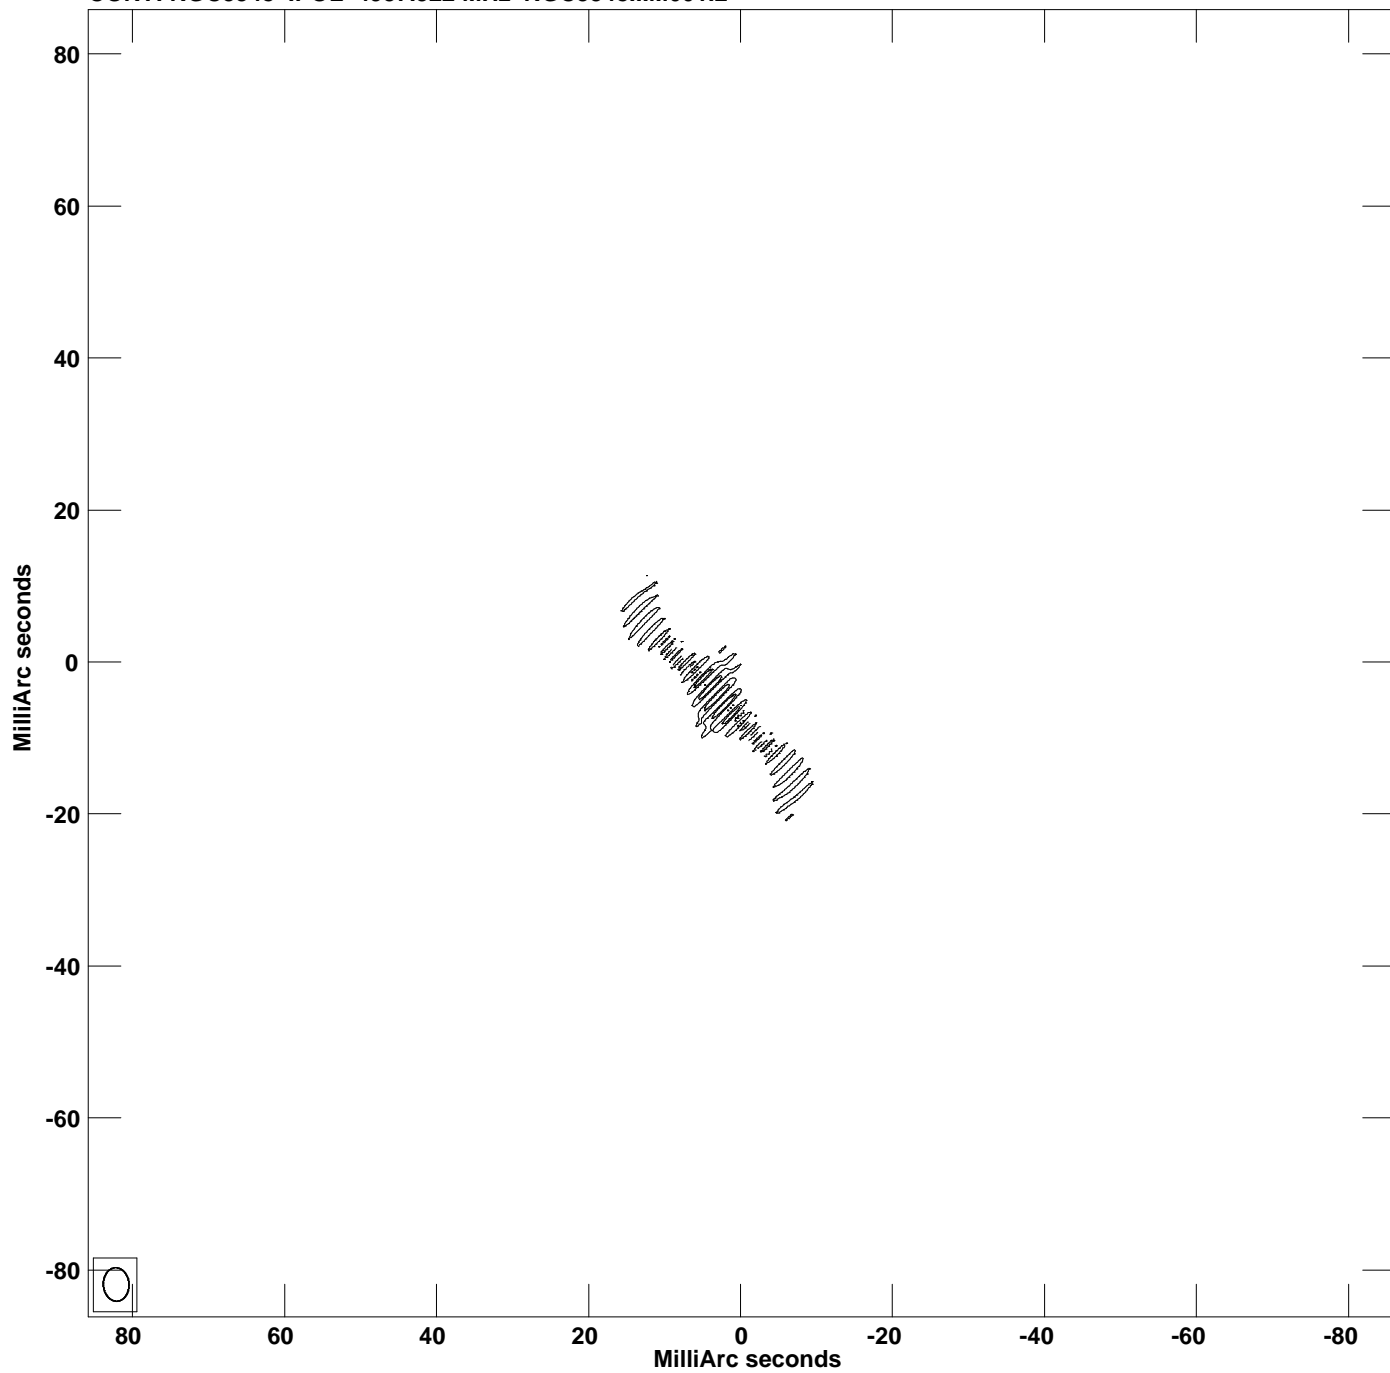

PLot file version 1 created 23-FEB-2022 10:29:39  
CONT: NGC3348 IPOL 4937.522 MHz NGC3348.IIM001.2

Center at RA 10 47 10.032000 DEC 72 50 22.670000  
Cont peak brightness = 1.3068E-03 JY/BEAM  
Levs = 1.307E-05 \* (-28.5, 28.51, 57.03)