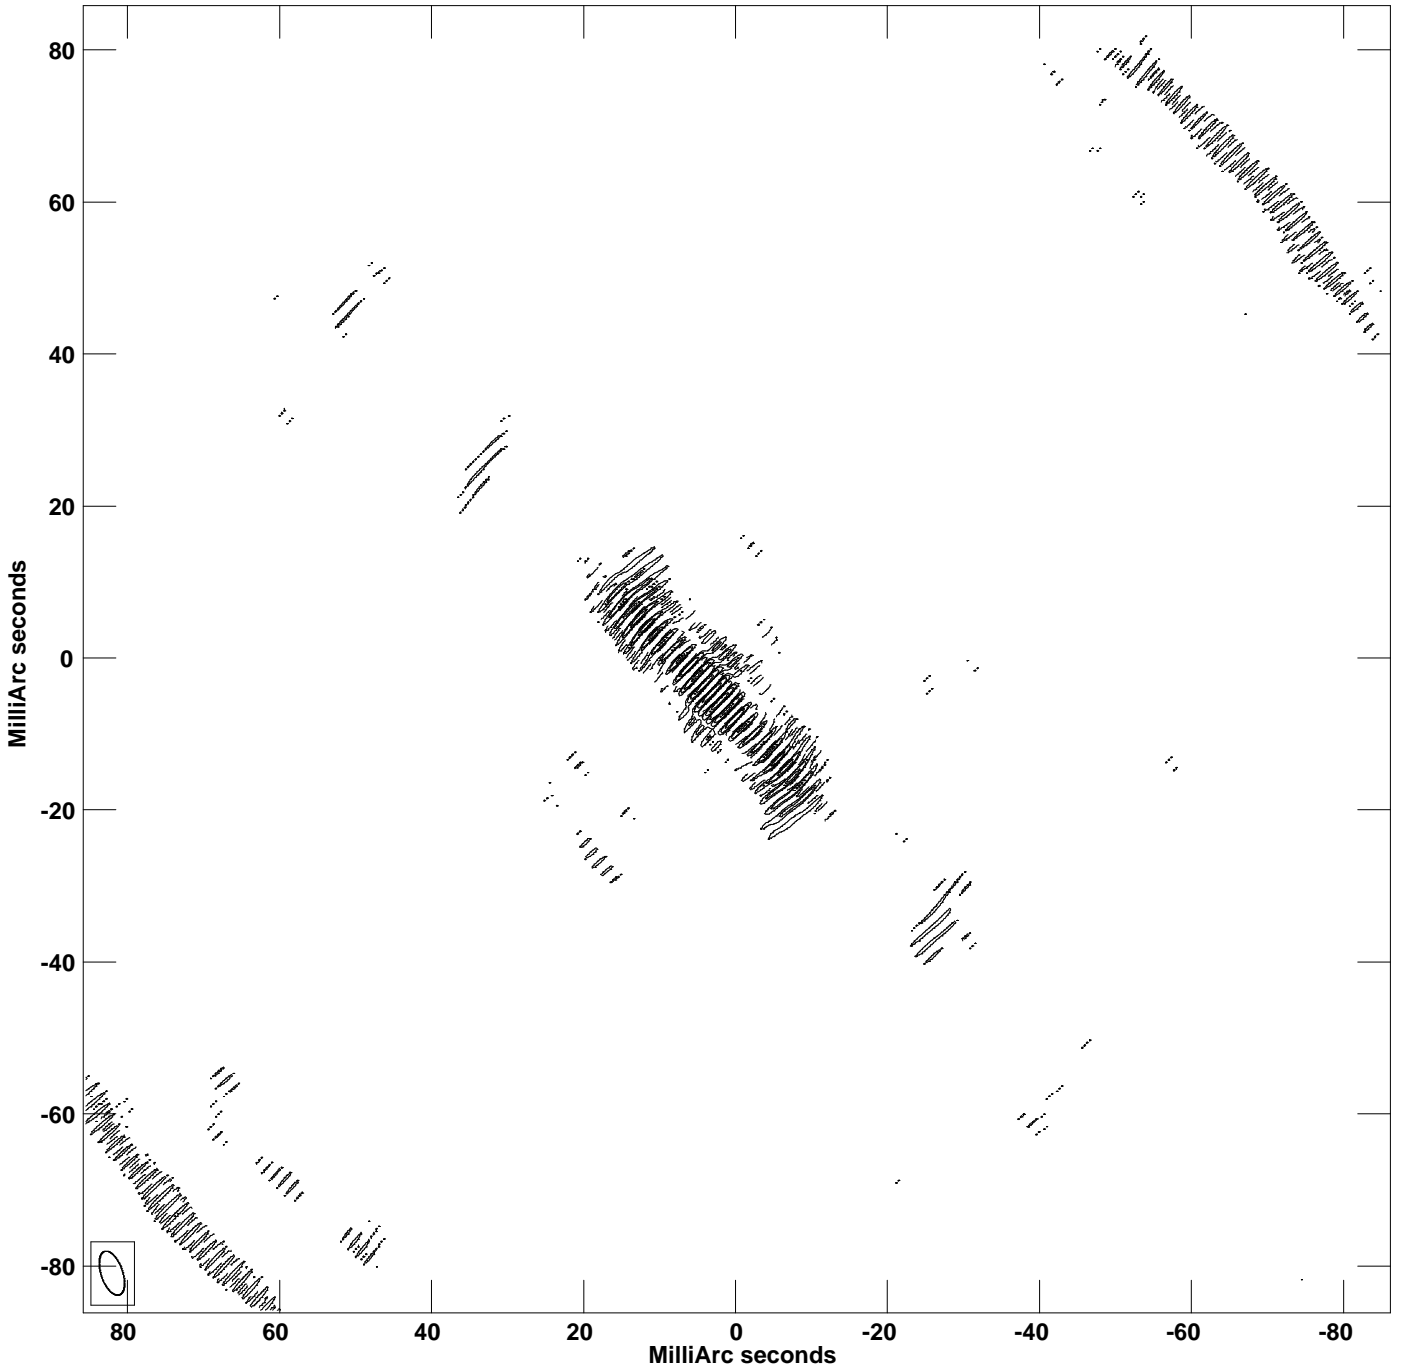

PLot file version 1 created 23-FEB-2022 10:29:33
CONT: NGC3348 IPOL 4937.522 MHz NGC3348.IIM001.1

Center at RA 10 47 10.032000 DEC 72 50 22.670000
Cont peak brightness = 1.2730E-03 JY/BEAM
Levs = 1.273E-05 * (-7.51, 7.514, 15.03, 30.06, 60.11)