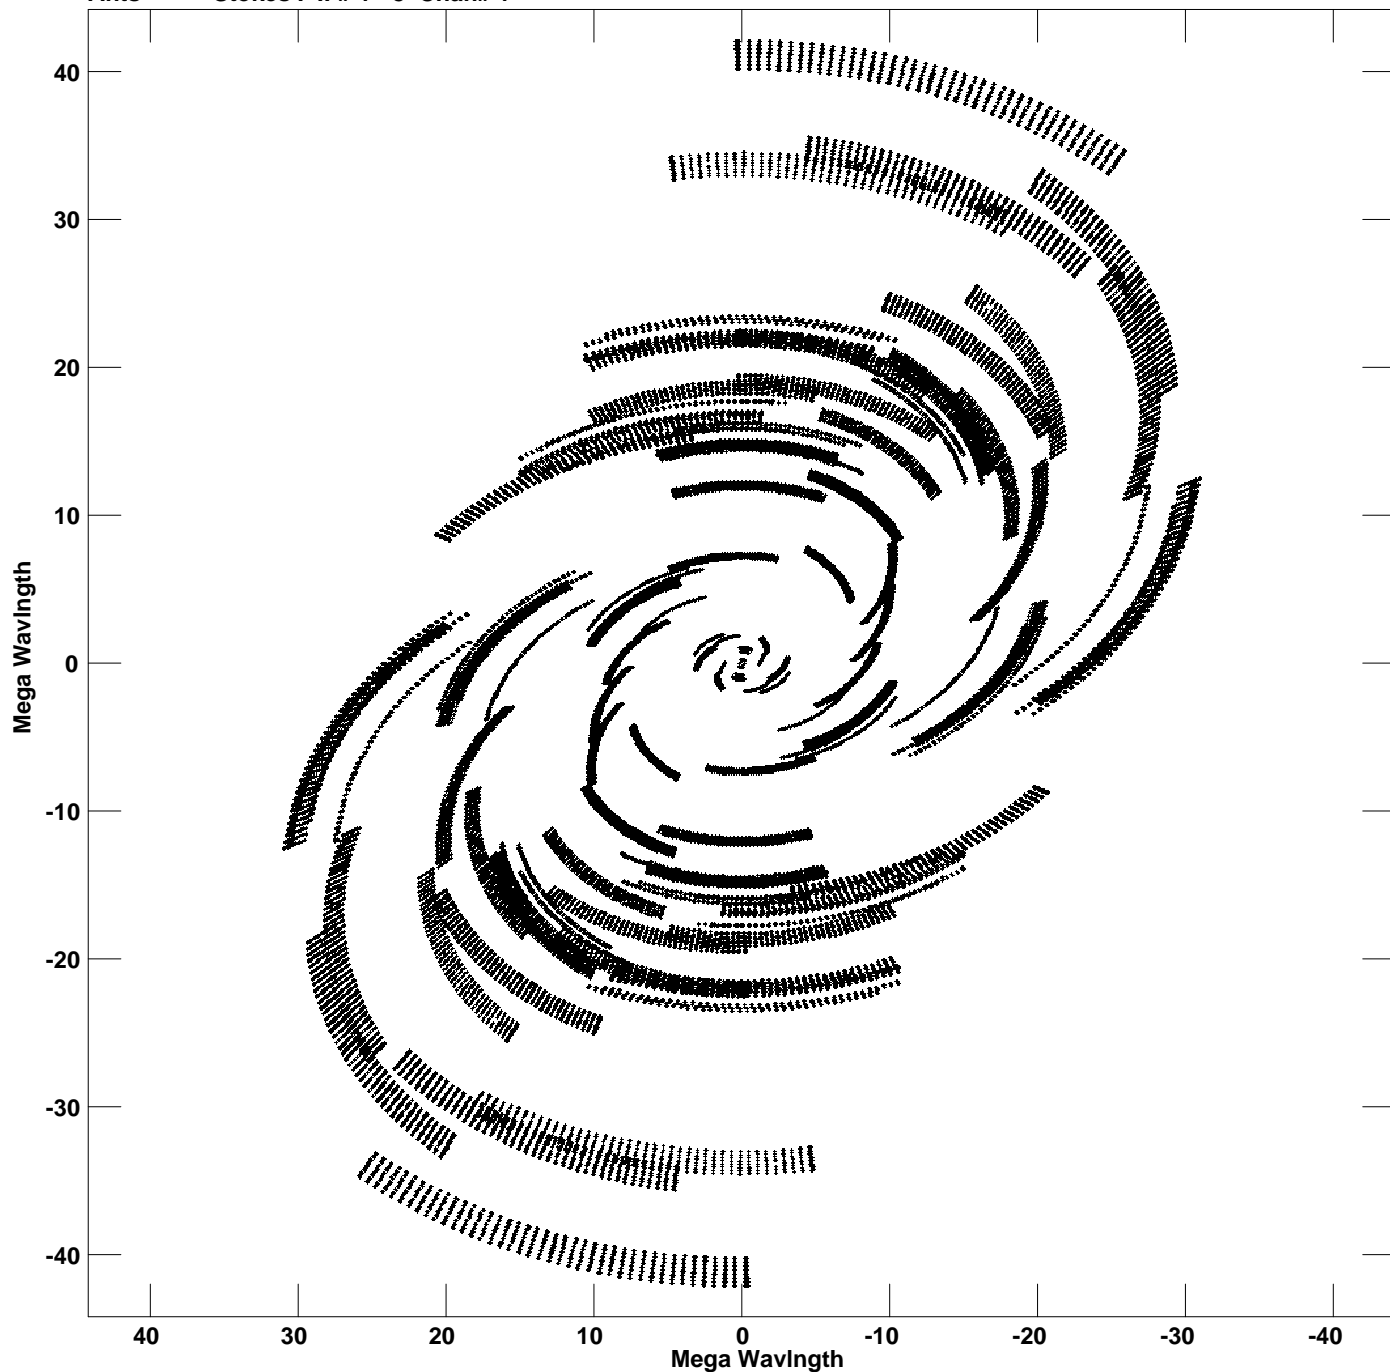

Plot file version 1 created 12-APR-2022 18:02:59
V vs U for J1332+4722.MULTI.1 Source:J1332+4722
Ants * - * Stokes I IF# 1 - 8 Chan# 1

Freq = 4.8147 GHz, Bw = 32.000 MHz