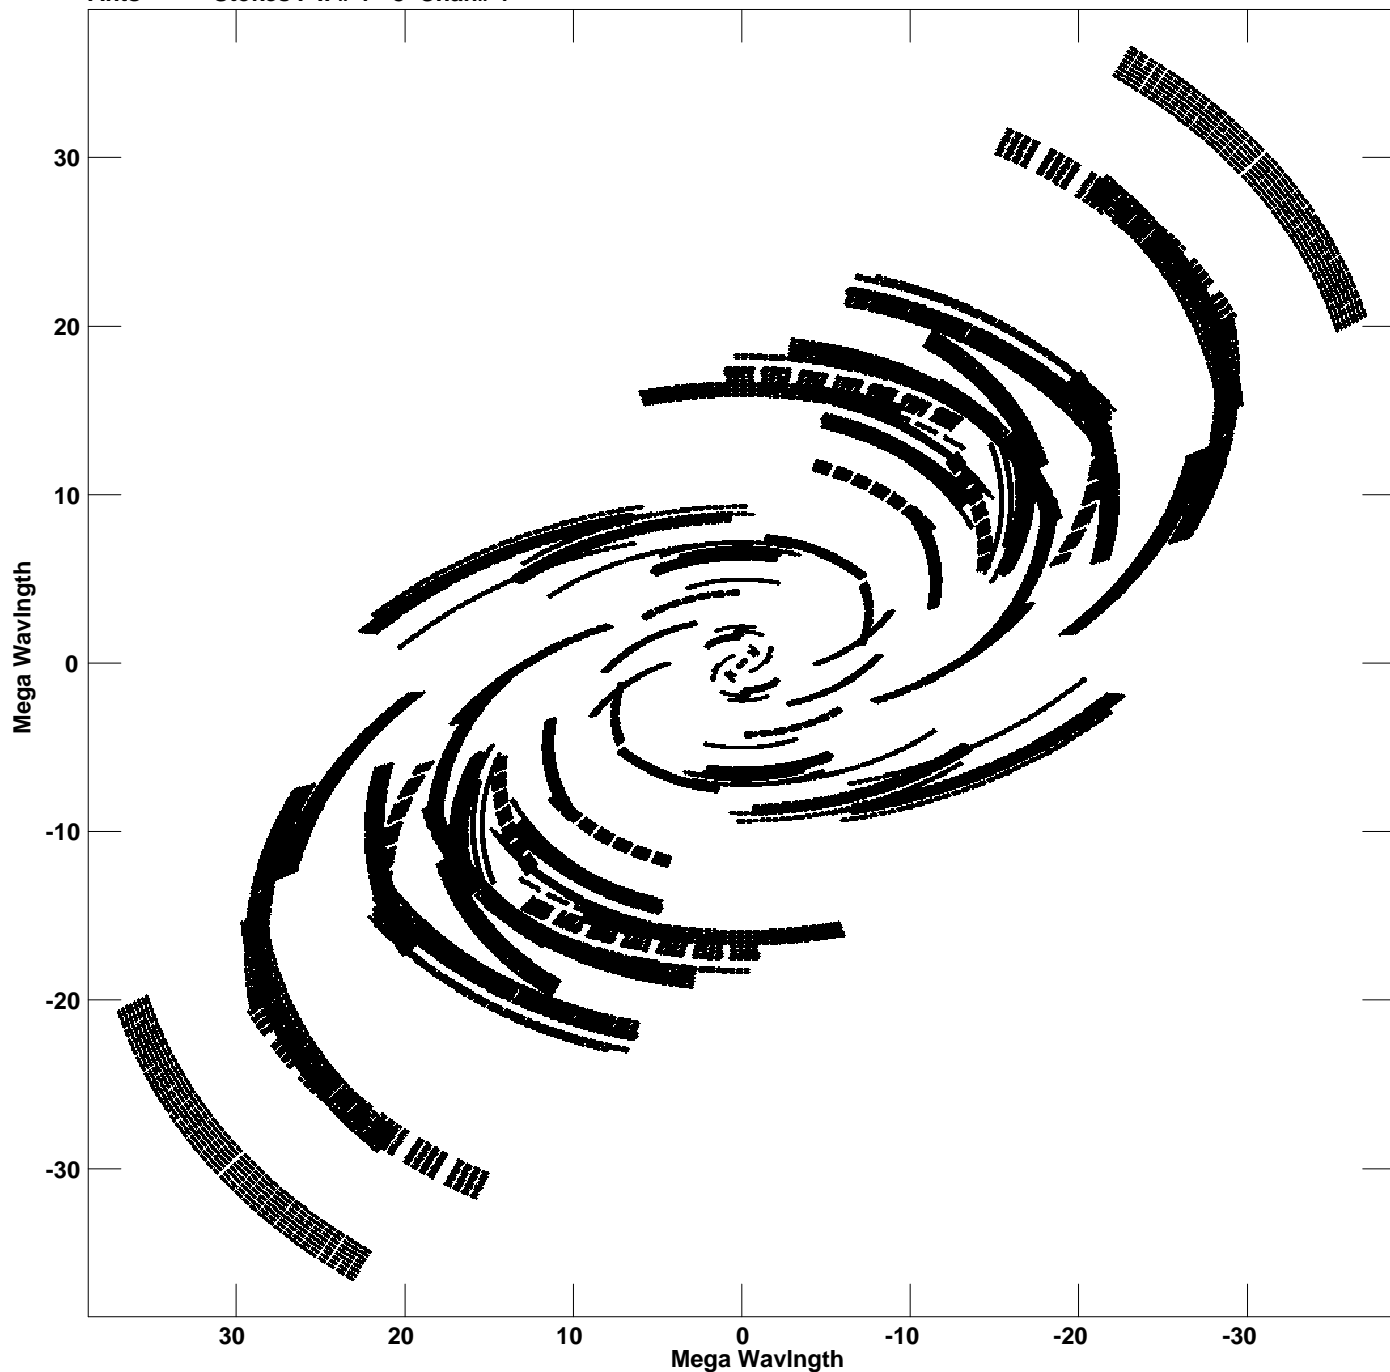

Plot file version 1 created 12-APR-2022 18:02:21
V vs U for NGC5448.MULTI.1 Source:NGC5448
Ants * - * Stokes I IF# 1 - 8 Chan# 1

Freq = 4.8147 GHz, Bw = 32.000 MHz