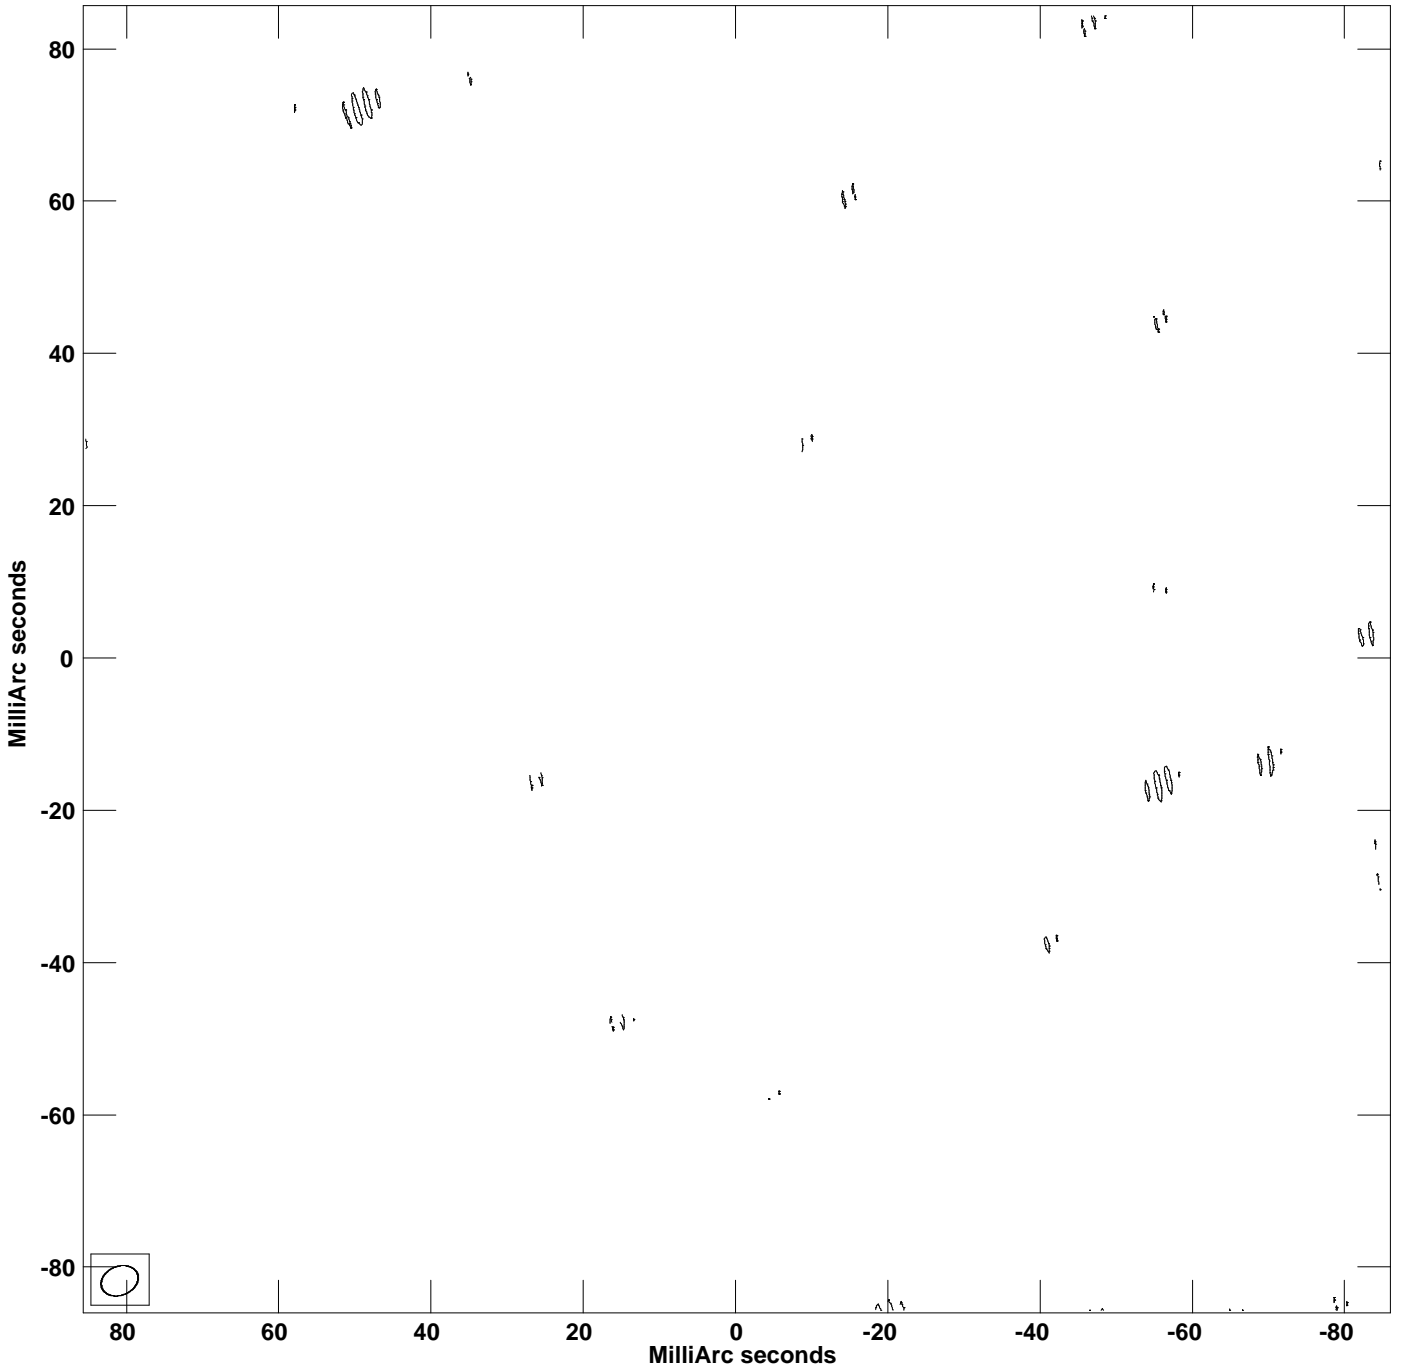

PLot file version 1 created 23-JUN-2023 11:50:57  
CONT: NGC2841 IPOL 4936.487 MHz NGC2841.IIM001.2

Center at RA 09 22 02.652000 DEC 50 58 36.030000  
Cont peak brightness = 8.5176E-05 JY/BEAM  
Levs = 8.518E-07 \* (-69.0, 69.03)