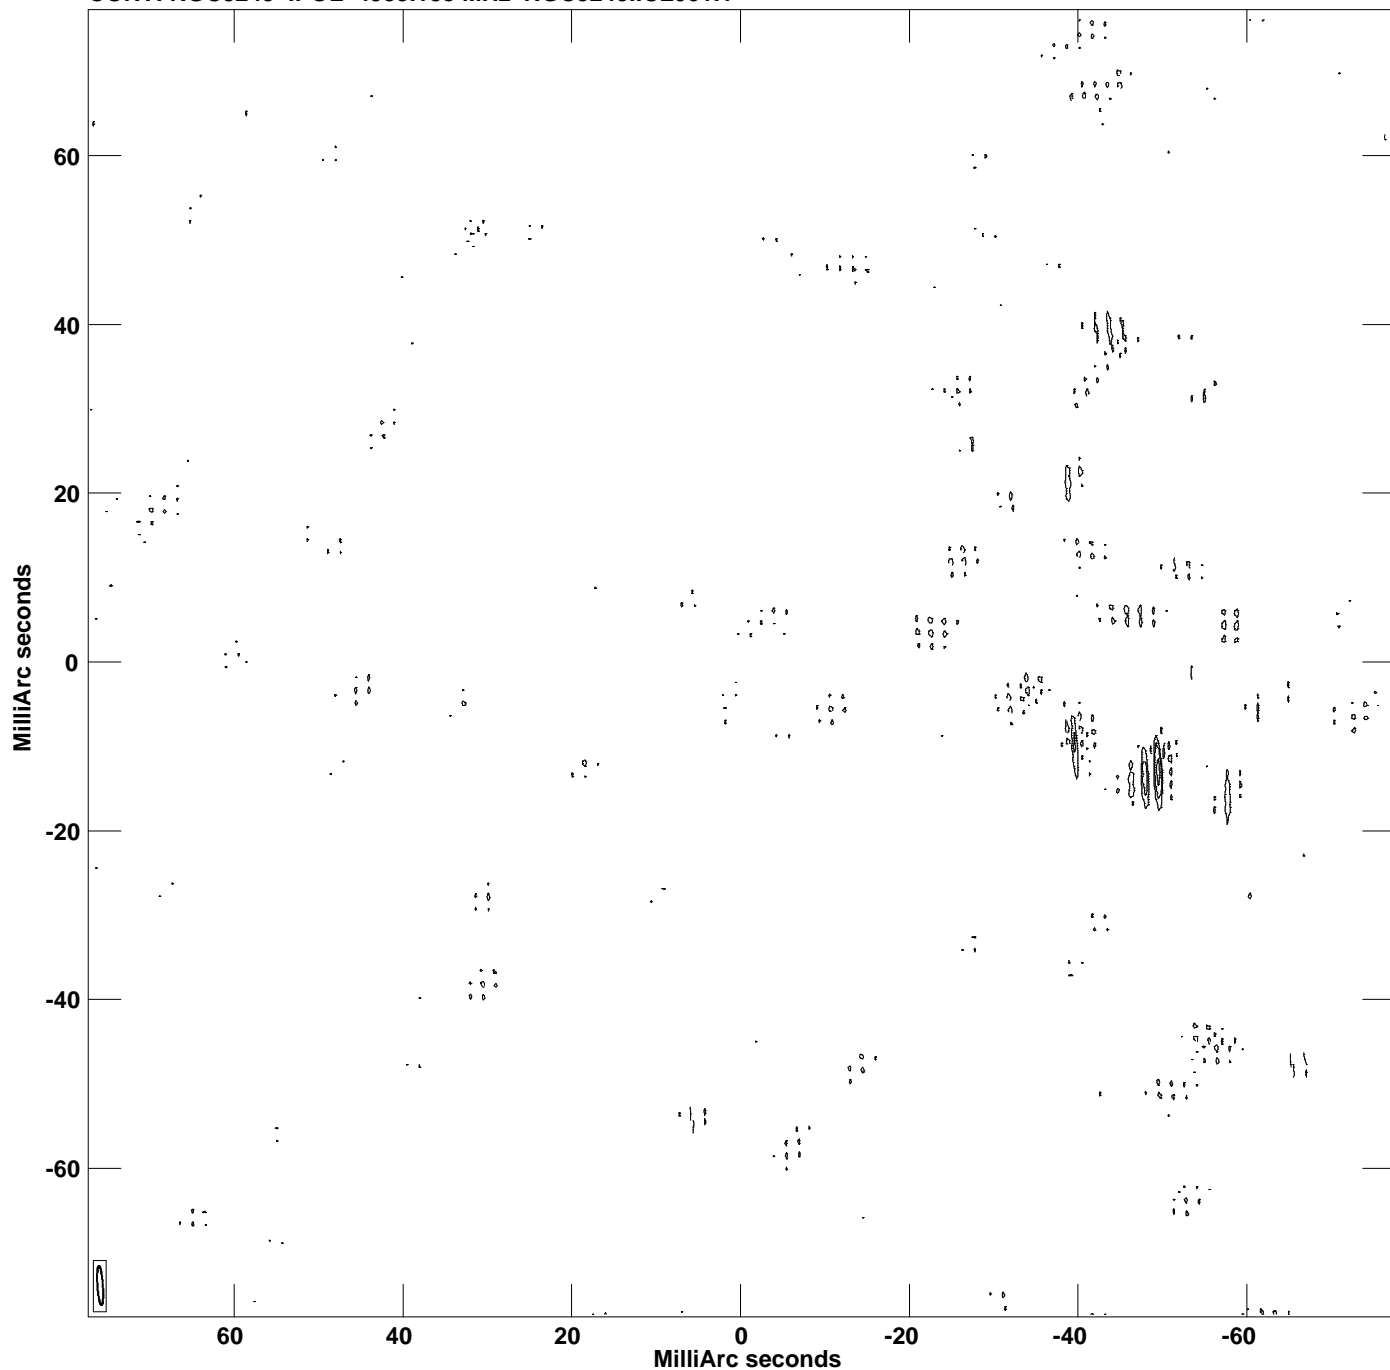

PLot file version 1 created 23-JUN-2023 11:51:19
CONT: NGC3245 IPOL 4935.188 MHz NGC3245.ICL001.1

Center at RA 10 27 18.386000 DEC 28 30 26.630000
Cont peak brightness = 4.7973E-04 JY/BEAM
Levs = 4.797E-06 * (-18.8, 18.82, 37.64, 75.29)