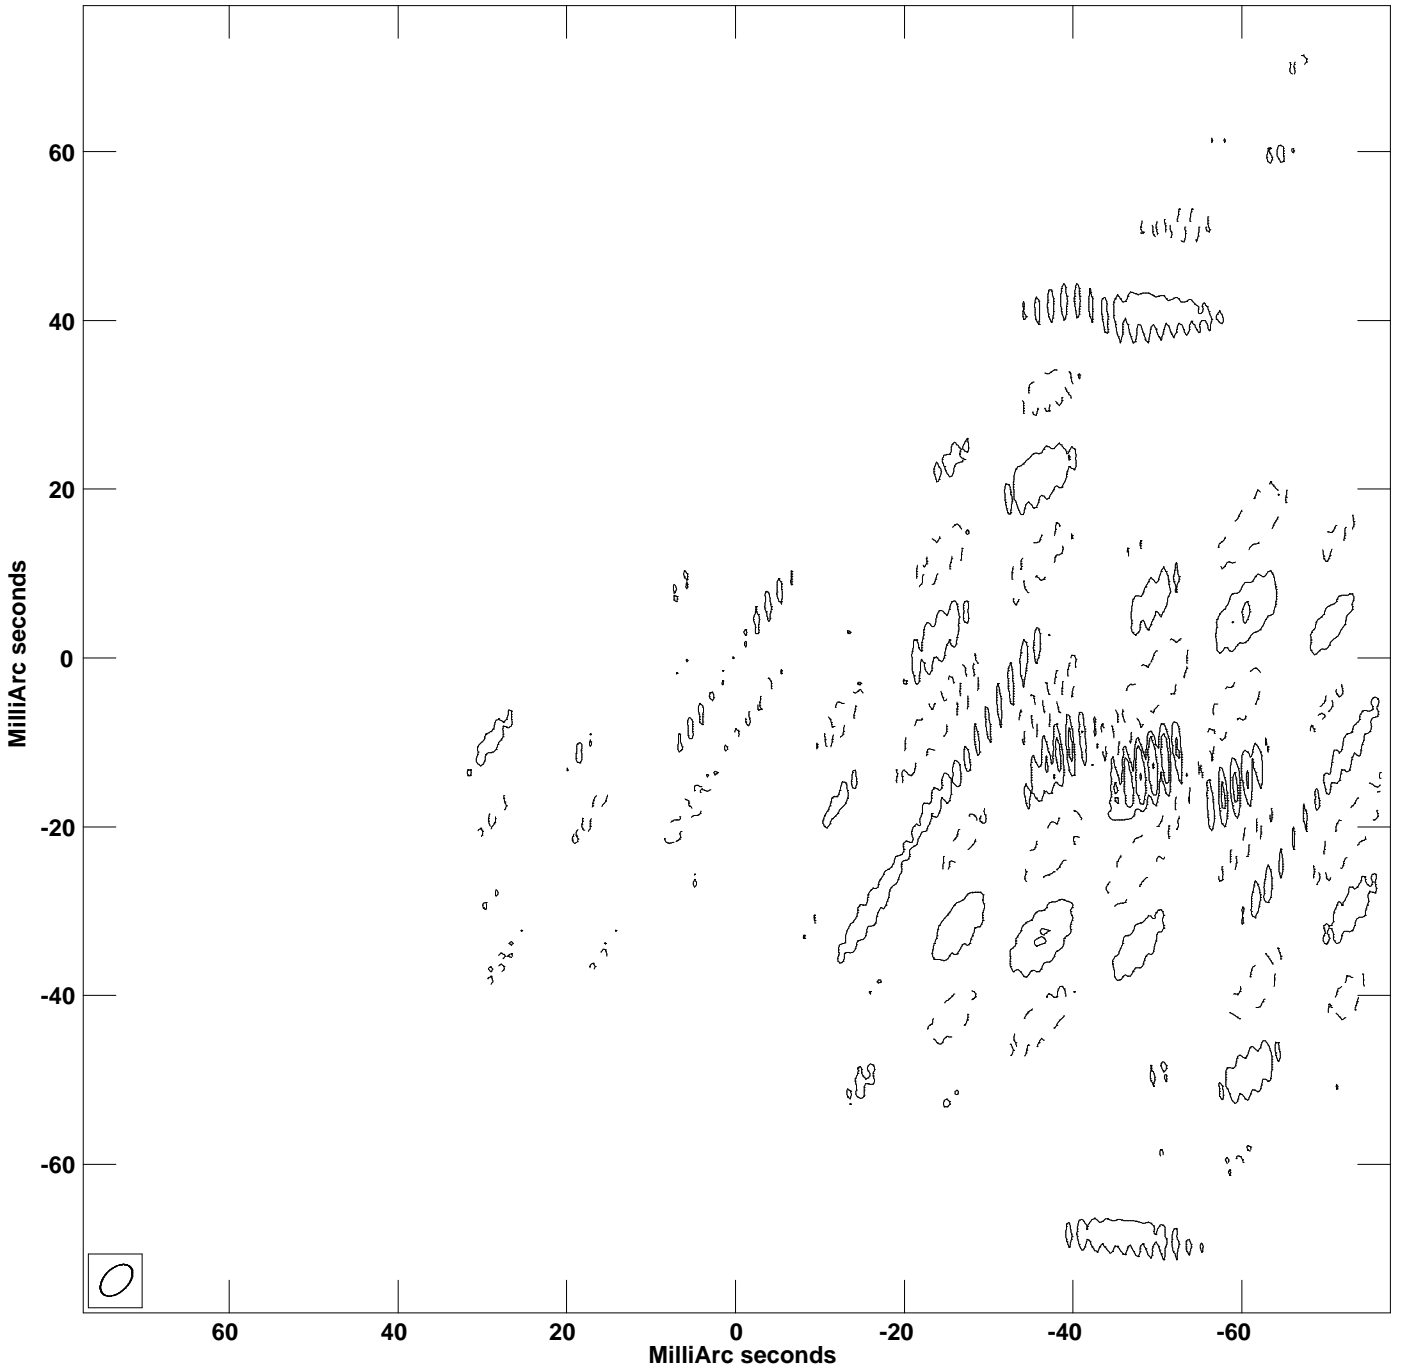

PLot file version 1 created 23-JUN-2023 11:51:14
CONT: NGC3245 IPOL 4935.188 MHz NGC3245.IIM001.2

Center at RA 10 27 18.3860000 DEC 28 30 26.630000
Cont peak brightness = 7.5022E-04 JY/BEAM
Levs = 7.502E-06 * (-24.0, 23.98, 47.96, 95.93)