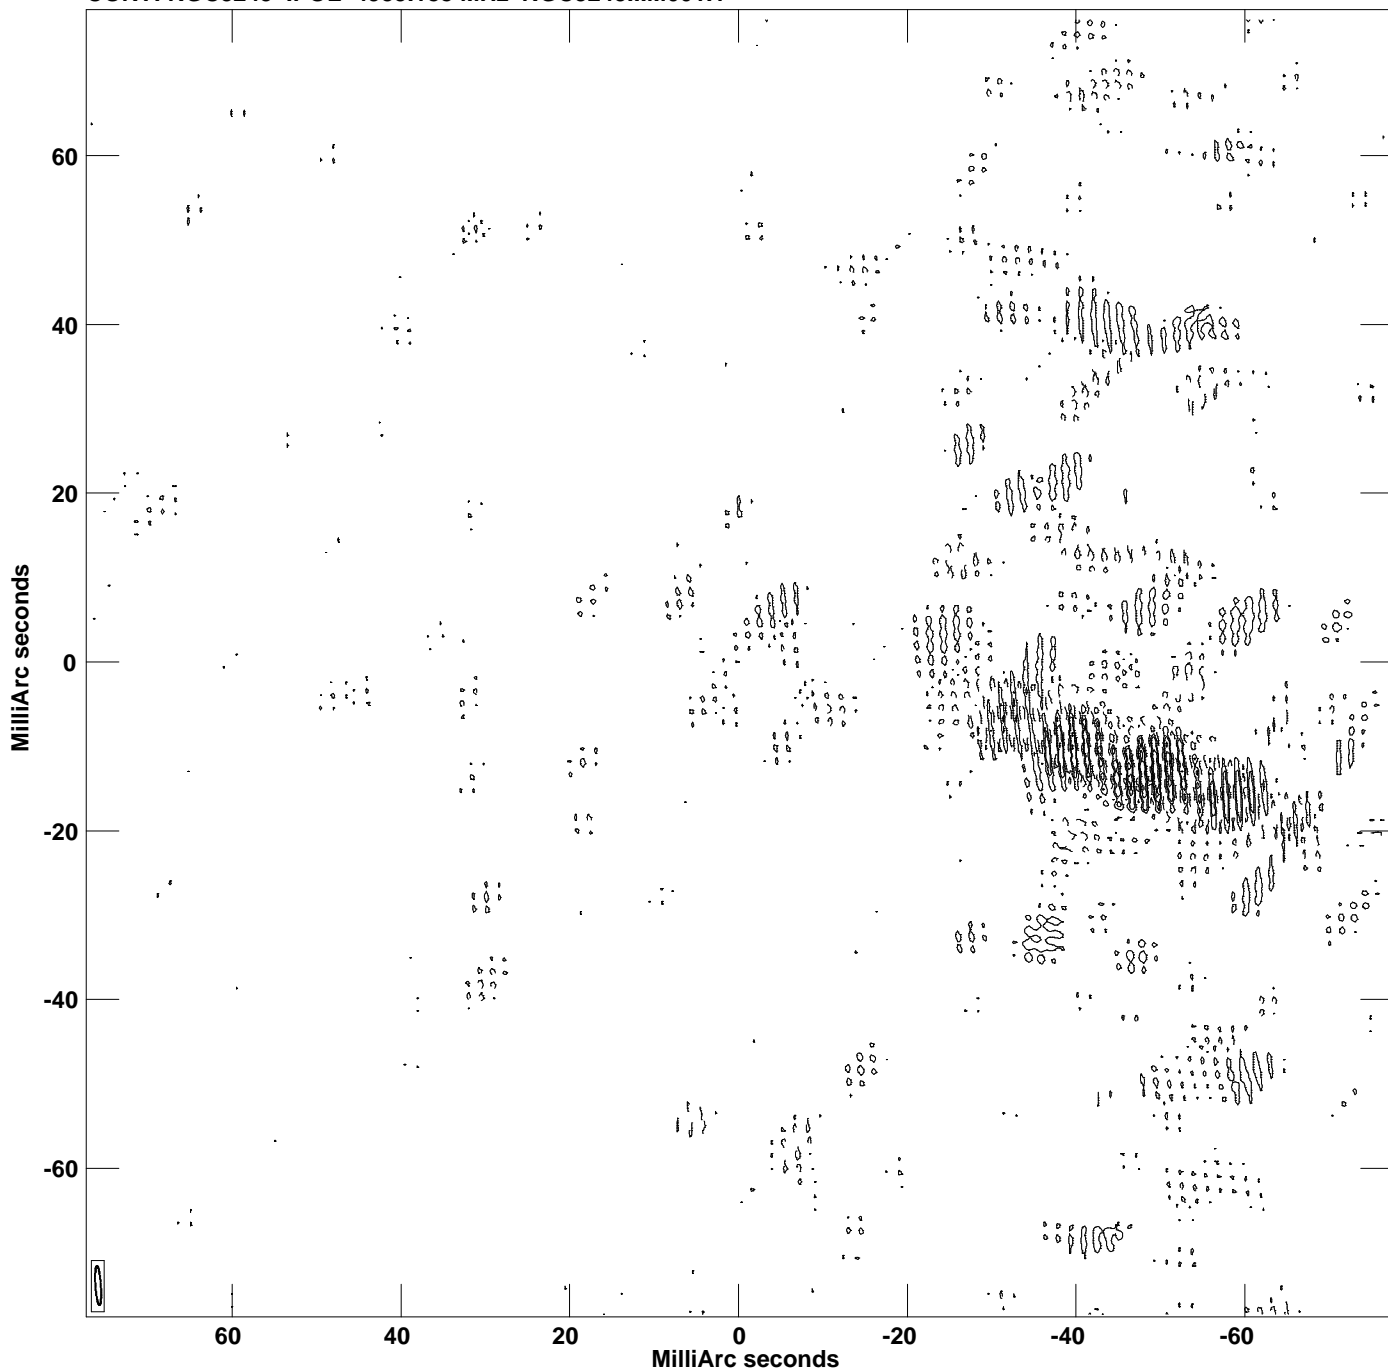

PLot file version 1 created 23-JUN-2023 11:51:13
CONT: NGC3245 IPOL 4935.188 MHz NGC3245.IIM001.1

Center at RA 10 27 18.386000 DEC 28 30 26.630000
Cont peak brightness = 6.6974E-04 JY/BEAM
Levs = 6.697E-06 * (-13.9, 13.94, 27.87, 55.75)