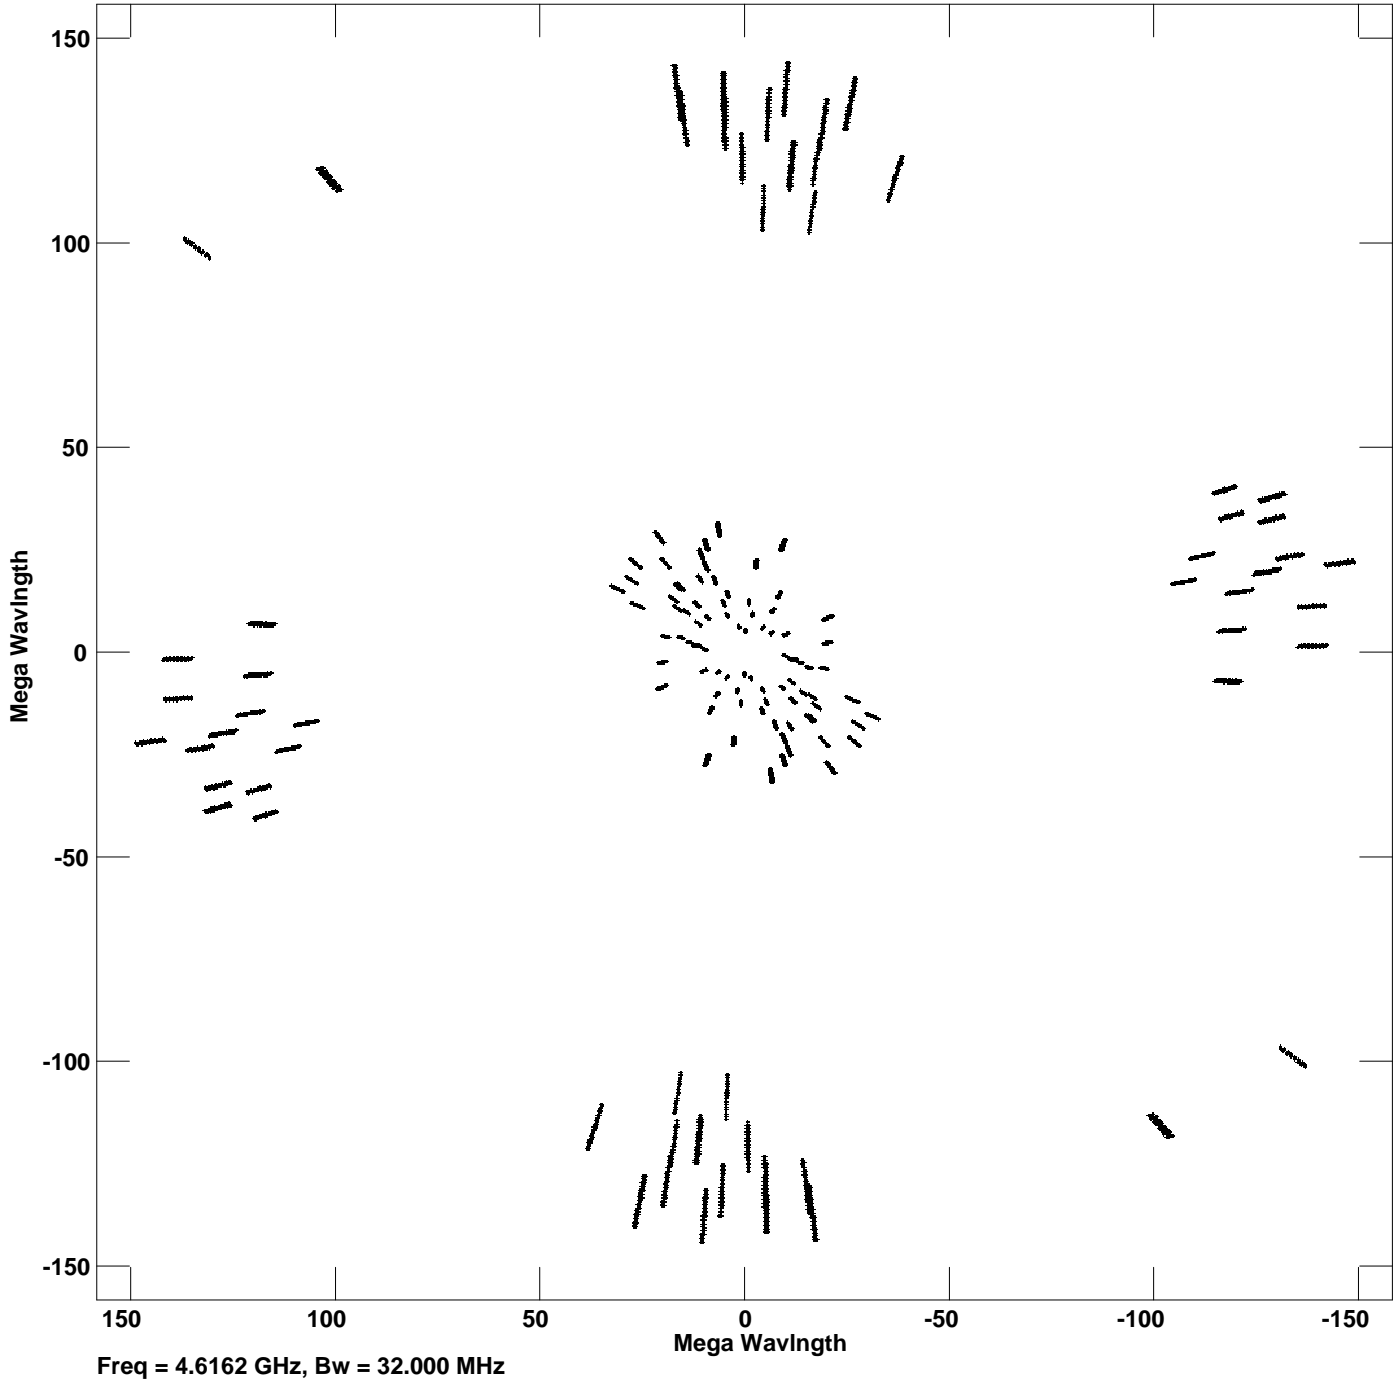

Plot file version 1 created 25-AUG-2022 14:09:20  
V vs U for 2029+121.MULTI.1 Source:2029+121  
Ants \* - \* Stokes I IF# 1 - 16 Chan# 1

Freq = 4.6162 GHz, Bw = 32.000 MHz