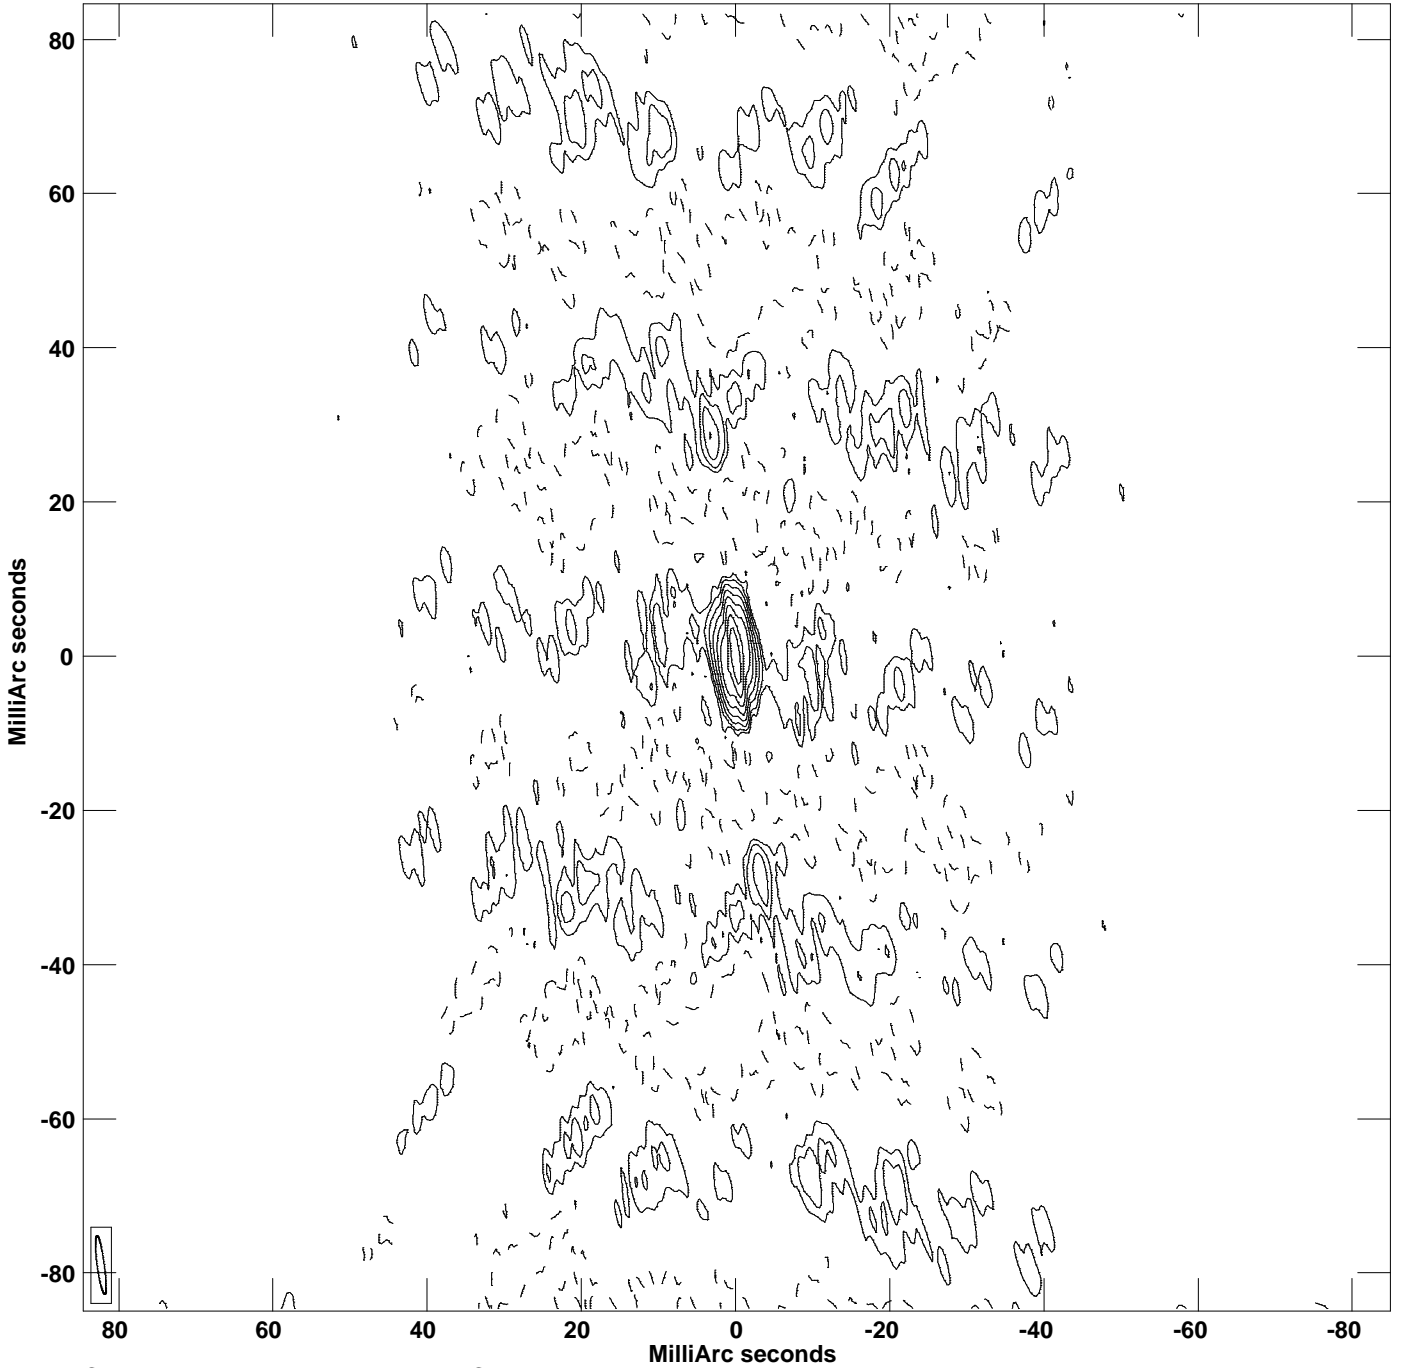

PLot file version 1 created 27-JUL-2022 13:46:11  
CONT: J0724-07 IPOL 4868.626 MHz J0724-0715.ICL001.3

Center at RA 07 24 17.2926490 DEC -07 15 20.353340  
Cont peak brightness = 5.5926E-01 JY/BEAM  
Levs = 5.593E-03 \* (-0.400, 0.400, 0.800, 1.600, 3.199, 6.399, 12.80,  
25.59, 51.19)