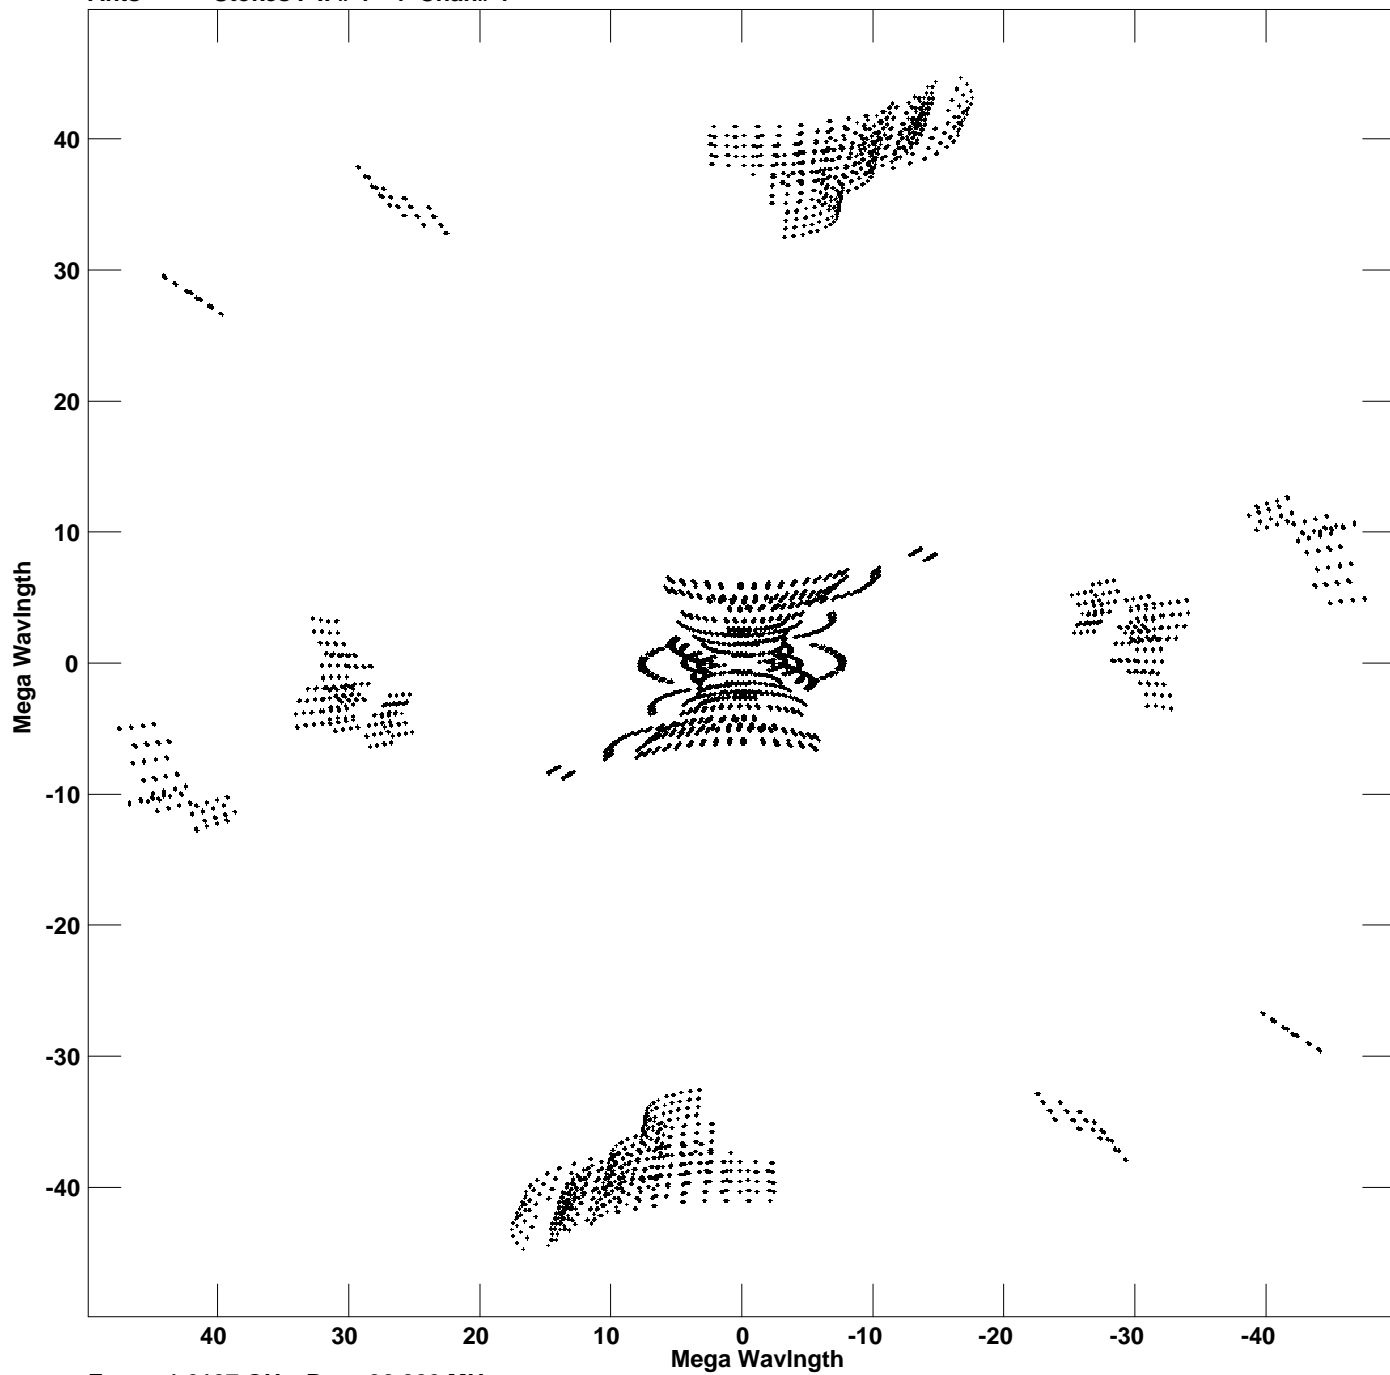

Plot file version 1 created 23-SEP-2022 16:48:14
V vs U for J1214-1428.MULTI.1 Source:J1214-1428
Ants * - * Stokes I IF# 1 - 4 Chan# 1

Freq = 1.6107 GHz, Bw = 32.000 MHz