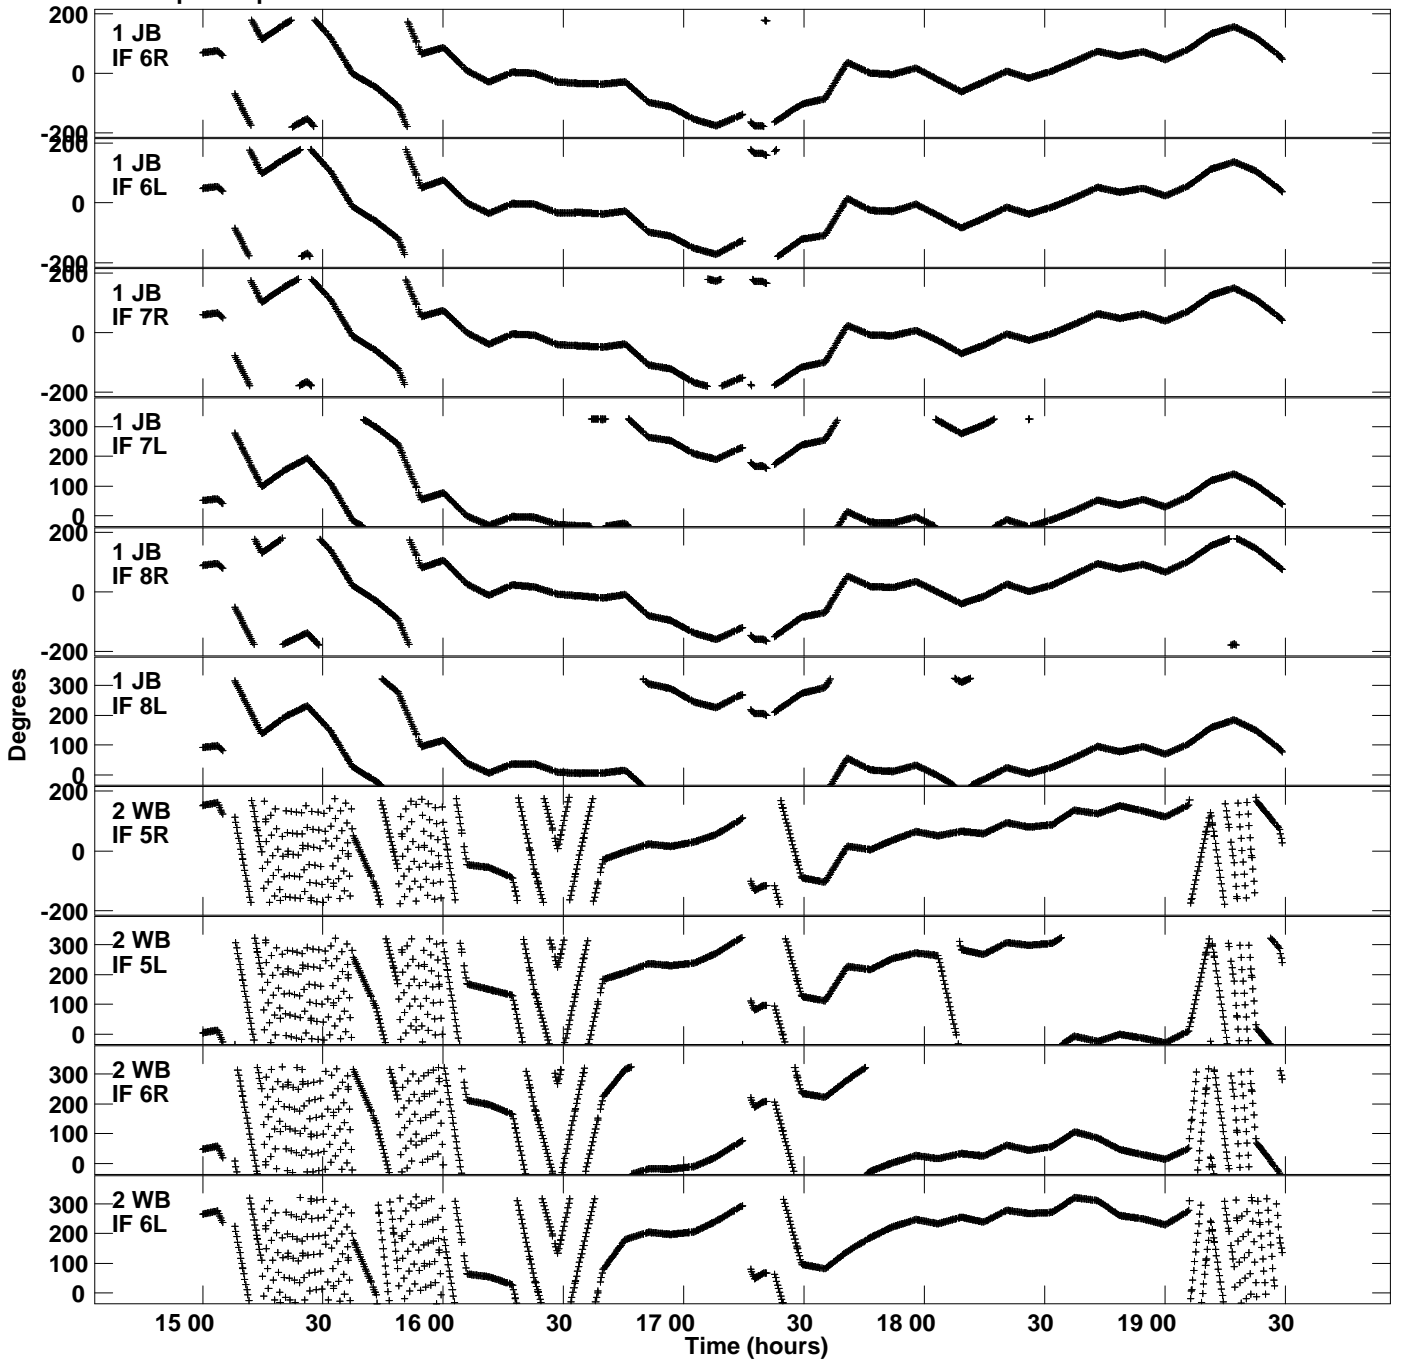

Plot file version 1 created 08-JUL-2023 14:37:48  
Gain phs vs UTC time for EC088A.UVDATA.1  
CL 4 Rpol & Lpol IF 1 - 8

Plot file version 2 created 08-JUL-2023 14:37:48  
Gain phs vs UTC time for EC088A.UVDATA.1  
CL 4 Rpol & Lpol IF 1 - 8

Plot file version 3 created 08-JUL-2023 14:37:48  
Gain phs vs UTC time for EC088A.UVDATA.1  
CL 4 Rpol & Lpol IF 1 - 8

Plot file version 4 created 08-JUL-2023 14:37:48  
Gain phs vs UTC time for EC088A.UVDATA.1  
CL 4 Rpol & Lpol IF 1 - 8

Plot file version 5 created 08-JUL-2023 14:37:48  
Gain phs vs UTC time for EC088A.UVDATA.1  
CL 4 Rpol & Lpol IF 1 - 8

Plot file version 6 created 08-JUL-2023 14:37:48  
Gain phs vs UTC time for EC088A.UVDATA.1  
CL 4 Rpol & Lpol IF 1 - 8

Plot file version 7 created 08-JUL-2023 14:37:48  
Gain phs vs UTC time for EC088A.UVDATA.1  
CL 4 Rpol & Lpol IF 1 - 8

Plot file version 8 created 08-JUL-2023 14:37:48  
Gain phs vs UTC time for EC088A.UVDATA.1  
CL 4 Rpol & Lpol IF 1 - 8