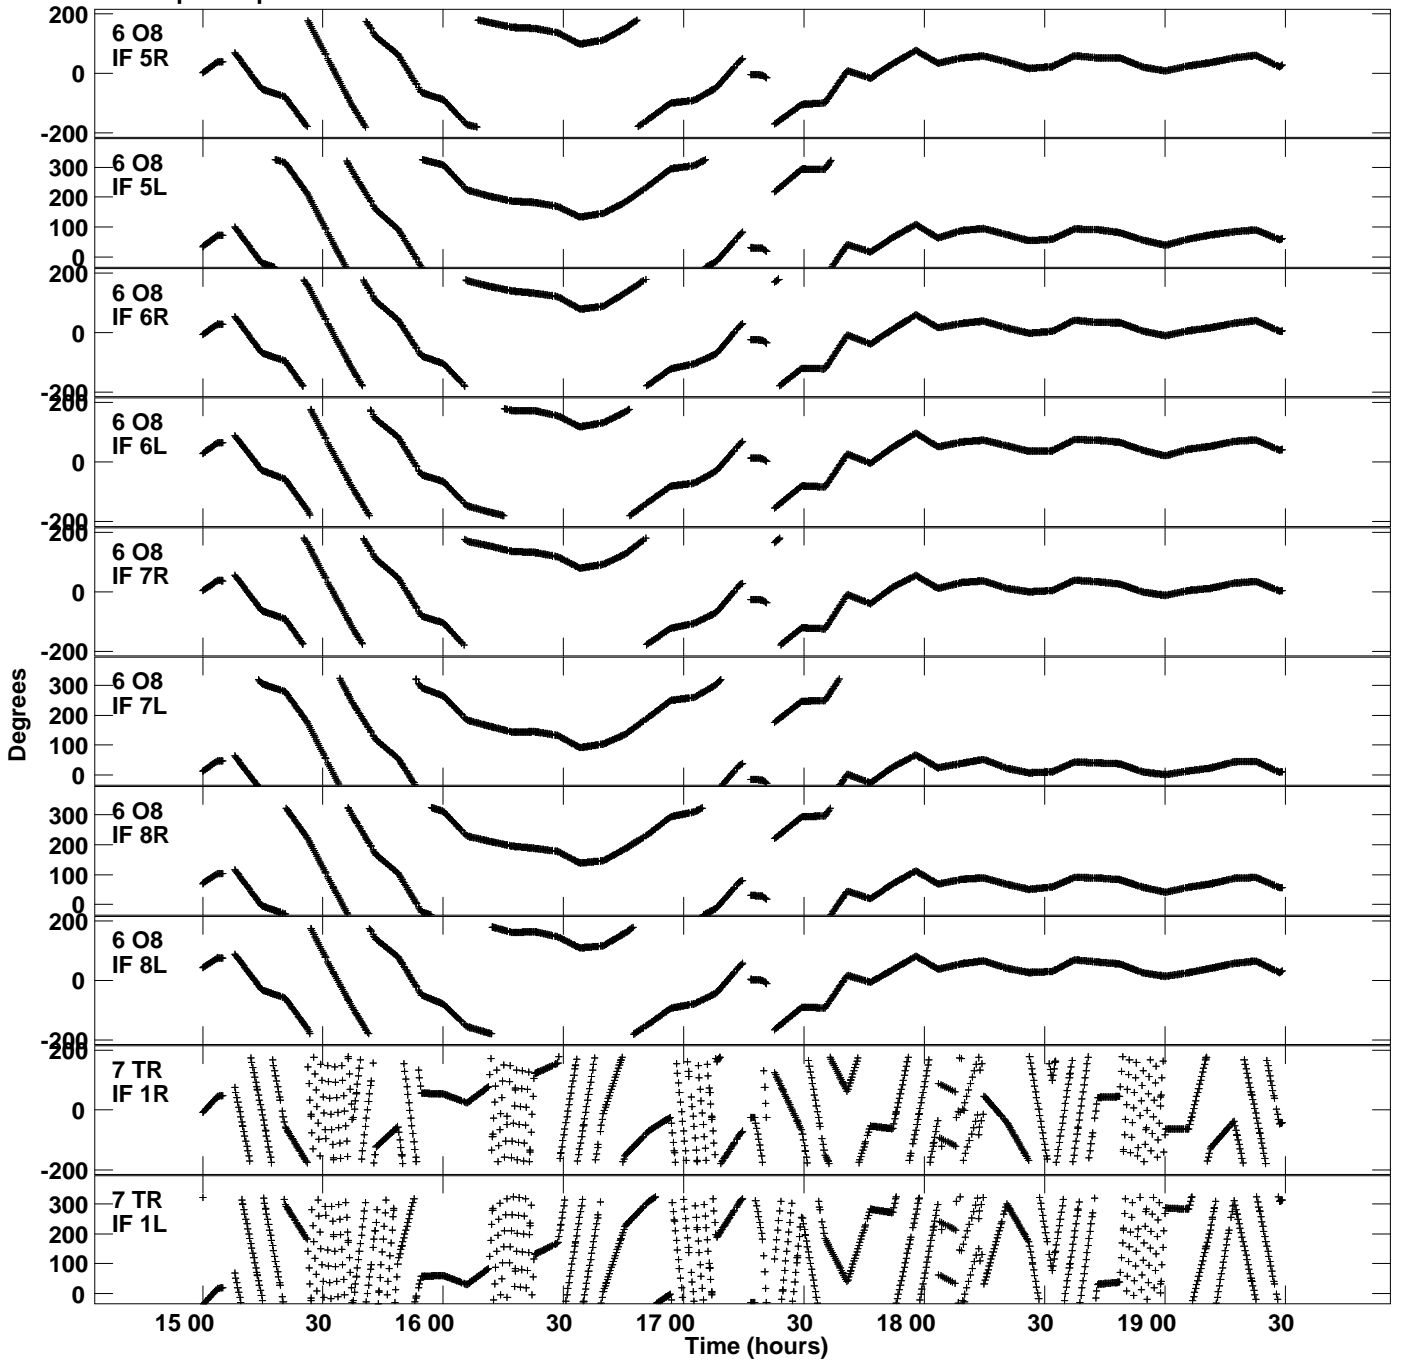

Plot file version 9 created 08-JUL-2023 14:37:48
Gain phs vs UTC time for EC088A.UVDATA.1
CL 4 Rpol & Lpol IF 1 - 8