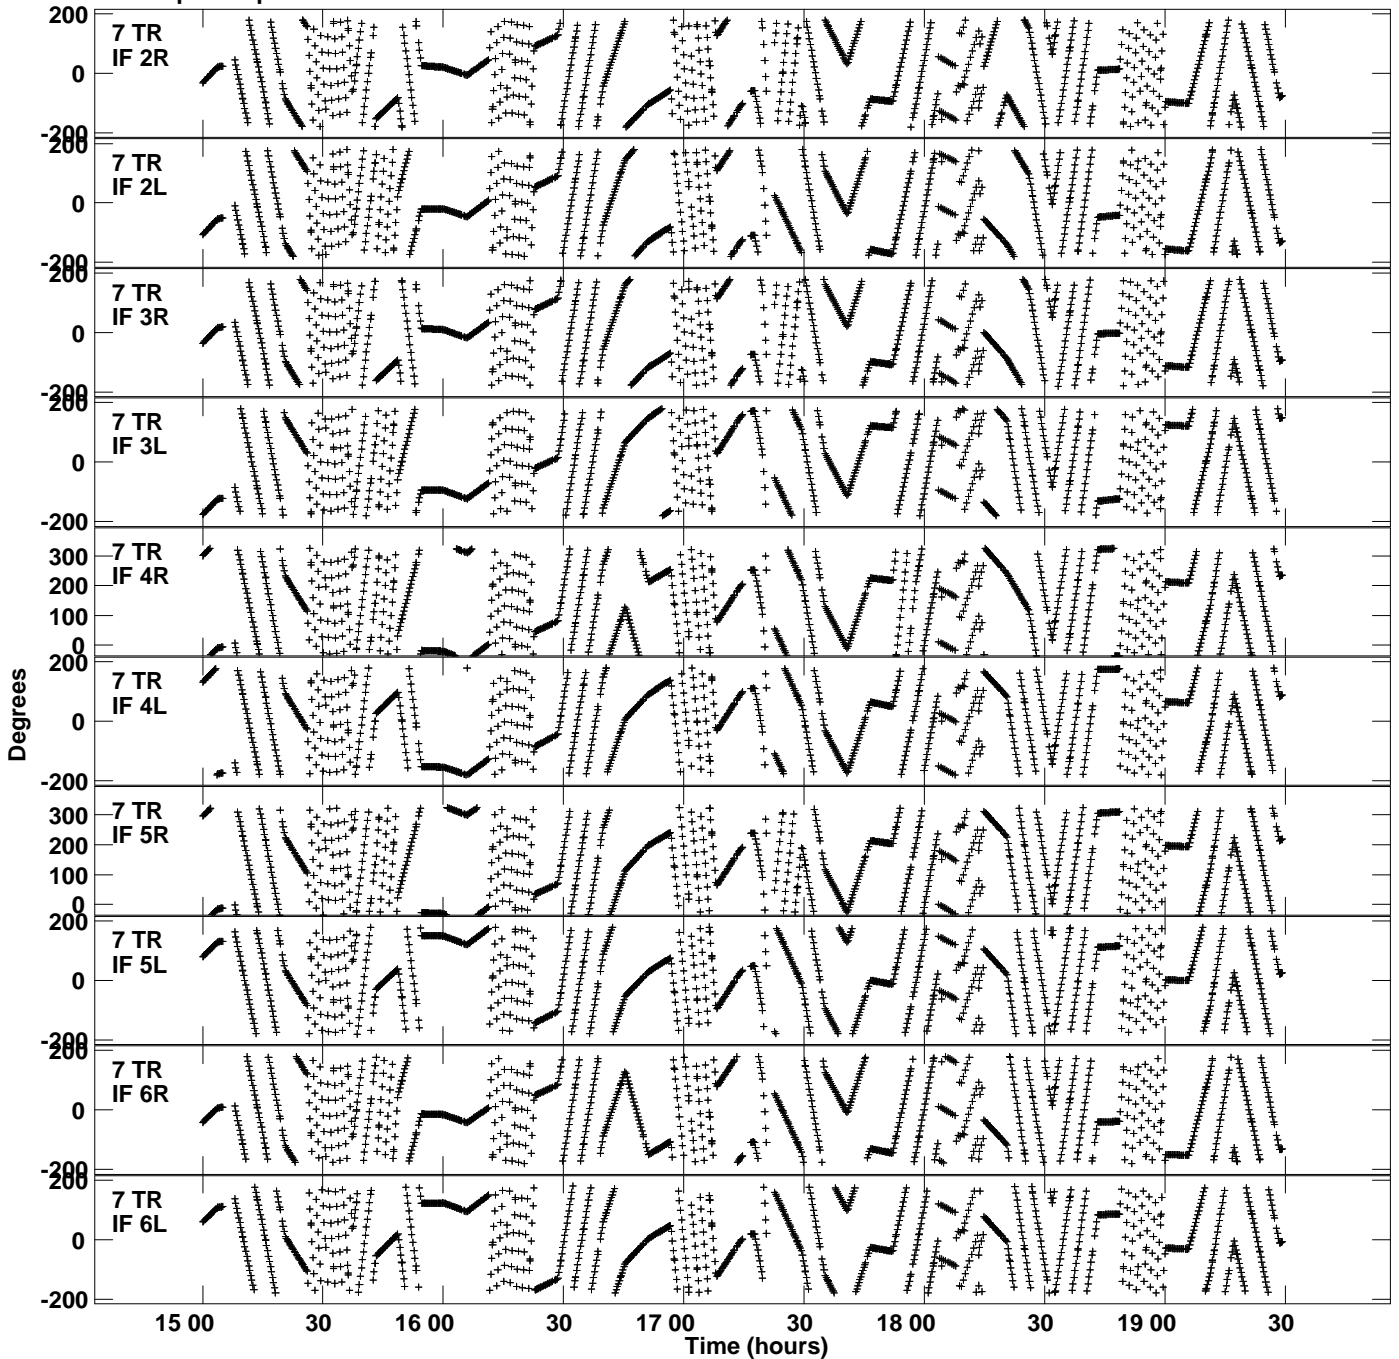

Plot file version 10 created 08-JUL-2023 14:37:48
Gain phs vs UTC time for EC088A.UVDATA.1
CL 4 Rpol & Lpol IF 1 - 8