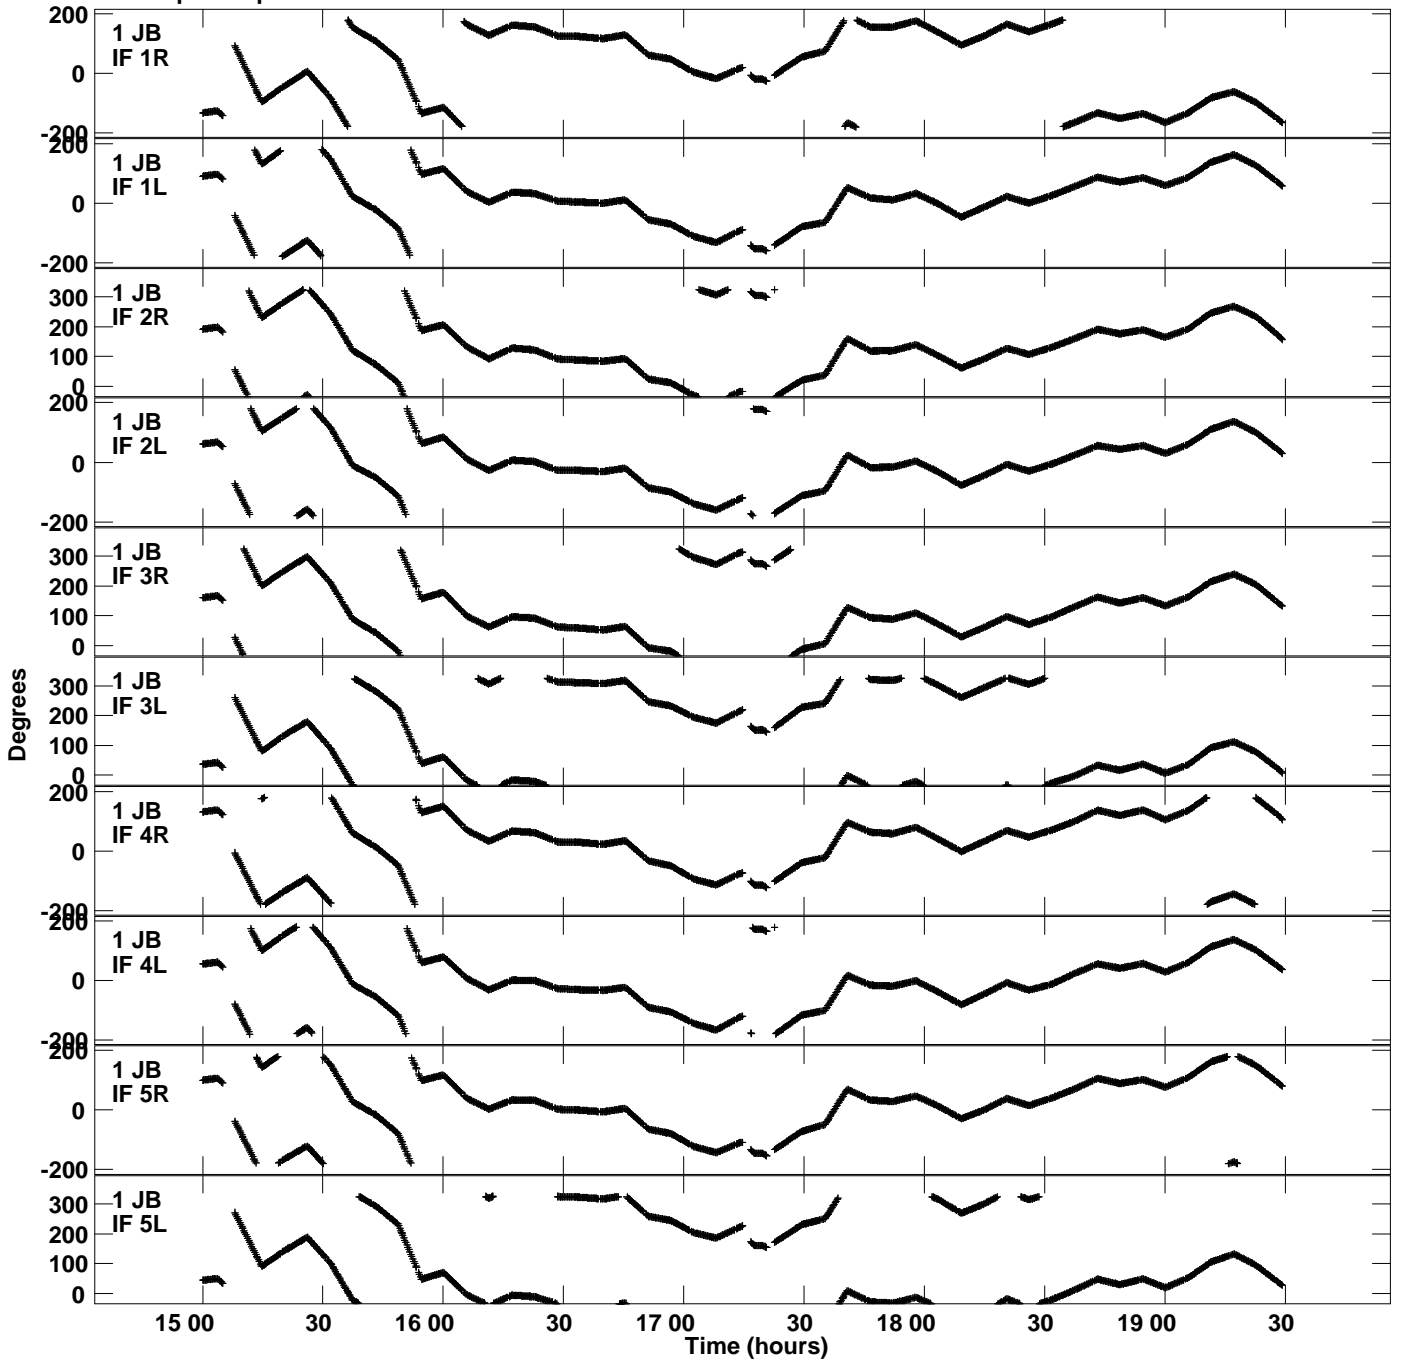

Plot file version 1 created 08-JUL-2023 14:37:48  
Gain phs vs UTC time for EC088A.UVDATA.1  
CL 4 Rpol & Lpol IF 1 - 8

Plot file version 2 created 08-JUL-2023 14:37:48  
Gain phs vs UTC time for EC088A.UVDATA.1  
CL 4 Rpol & Lpol IF 1 - 8

Plot file version 3 created 08-JUL-2023 14:37:48  
Gain phs vs UTC time for EC088A.UVDATA.1  
CL 4 Rpol & Lpol IF 1 - 8

Plot file version 4 created 08-JUL-2023 14:37:48  
Gain phs vs UTC time for EC088A.UVDATA.1  
CL 4 Rpol & Lpol IF 1 - 8

Plot file version 5 created 08-JUL-2023 14:37:48  
Gain phs vs UTC time for EC088A.UVDATA.1  
CL 4 Rpol & Lpol IF 1 - 8

Plot file version 6 created 08-JUL-2023 14:37:48  
Gain phs vs UTC time for EC088A.UVDATA.1  
CL 4 Rpol & Lpol IF 1 - 8

Plot file version 7 created 08-JUL-2023 14:37:48  
Gain phs vs UTC time for EC088A.UVDATA.1  
CL 4 Rpol & Lpol IF 1 - 8

Plot file version 8 created 08-JUL-2023 14:37:48  
Gain phs vs UTC time for EC088A.UVDATA.1  
CL 4 Rpol & Lpol IF 1 - 8