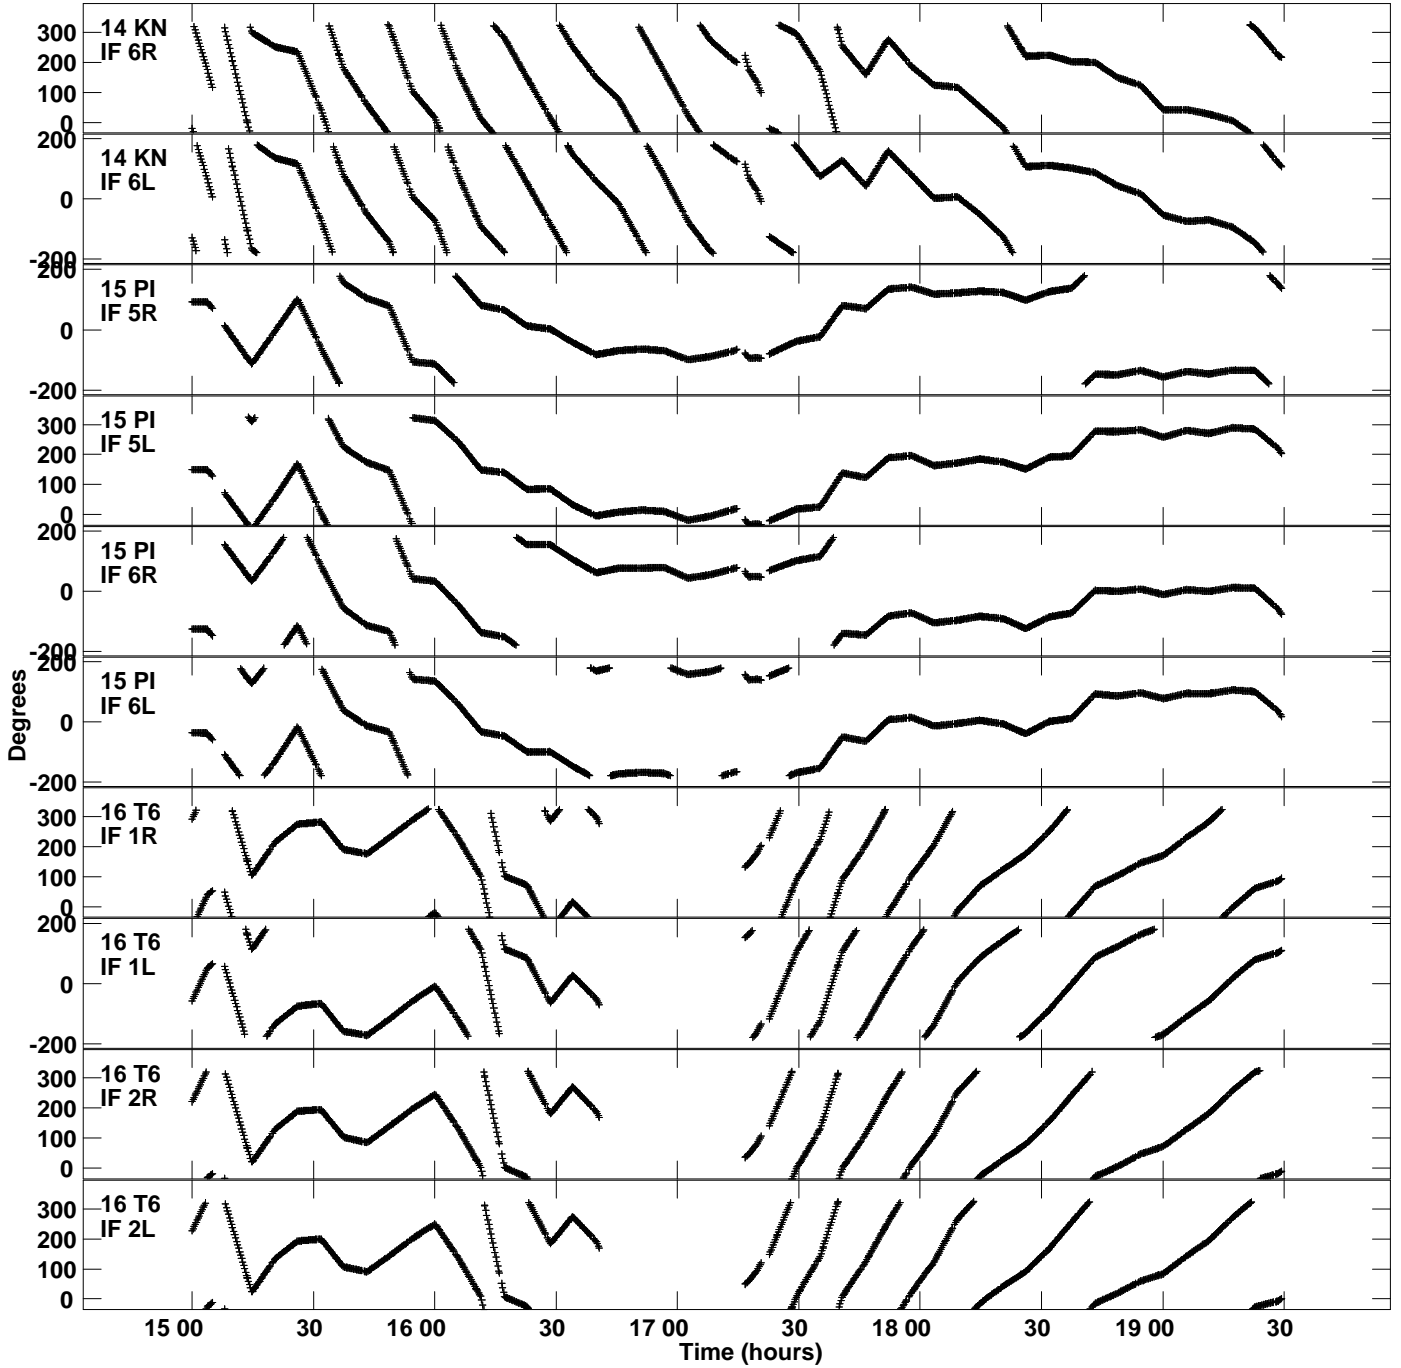

Plot file version 16 created 08-JUL-2023 14:37:48
Gain phs vs UTC time for EC088A.UVDATA.1
CL 4 Rpol & Lpol IF 1 - 8