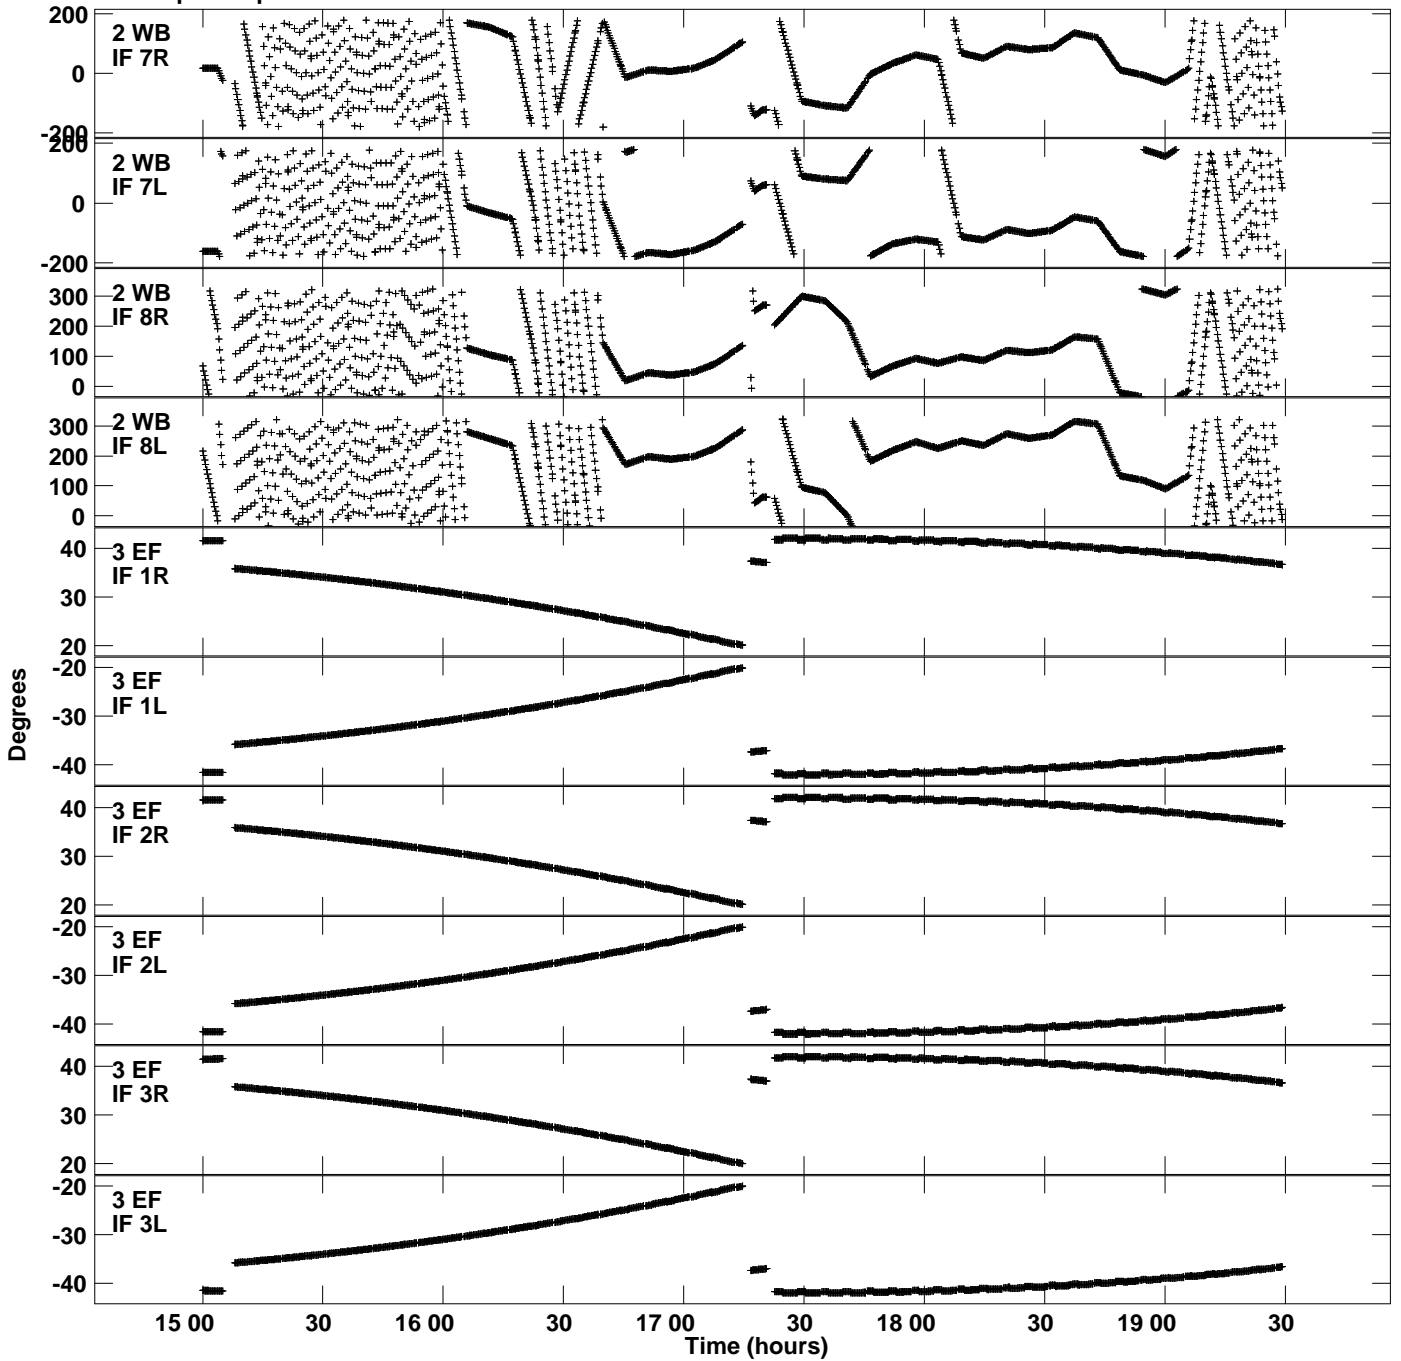

Plot file version 1 created 08-JUL-2023 14:37:48  
Gain phs vs UTC time for EC088A.UVDATA.1  
CL 4 Rpol & Lpol IF 1 - 8

Plot file version 2 created 08-JUL-2023 14:37:48  
Gain phs vs UTC time for EC088A.UVDATA.1  
CL 4 Rpol & Lpol IF 1 - 8

Plot file version 3 created 08-JUL-2023 14:37:48  
Gain phs vs UTC time for EC088A.UVDATA.1  
CL 4 Rpol & Lpol IF 1 - 8

Plot file version 4 created 08-JUL-2023 14:37:48  
Gain phs vs UTC time for EC088A.UVDATA.1  
CL 4 Rpol & Lpol IF 1 - 8

Plot file version 5 created 08-JUL-2023 14:37:48  
Gain phs vs UTC time for EC088A.UVDATA.1  
CL 4 Rpol & Lpol IF 1 - 8

Plot file version 6 created 08-JUL-2023 14:37:48  
Gain phs vs UTC time for EC088A.UVDATA.1  
CL 4 Rpol & Lpol IF 1 - 8

Plot file version 7 created 08-JUL-2023 14:37:48  
Gain phs vs UTC time for EC088A.UVDATA.1  
CL 4 Rpol & Lpol IF 1 - 8

Plot file version 8 created 08-JUL-2023 14:37:48  
Gain phs vs UTC time for EC088A.UVDATA.1  
CL 4 Rpol & Lpol IF 1 - 8