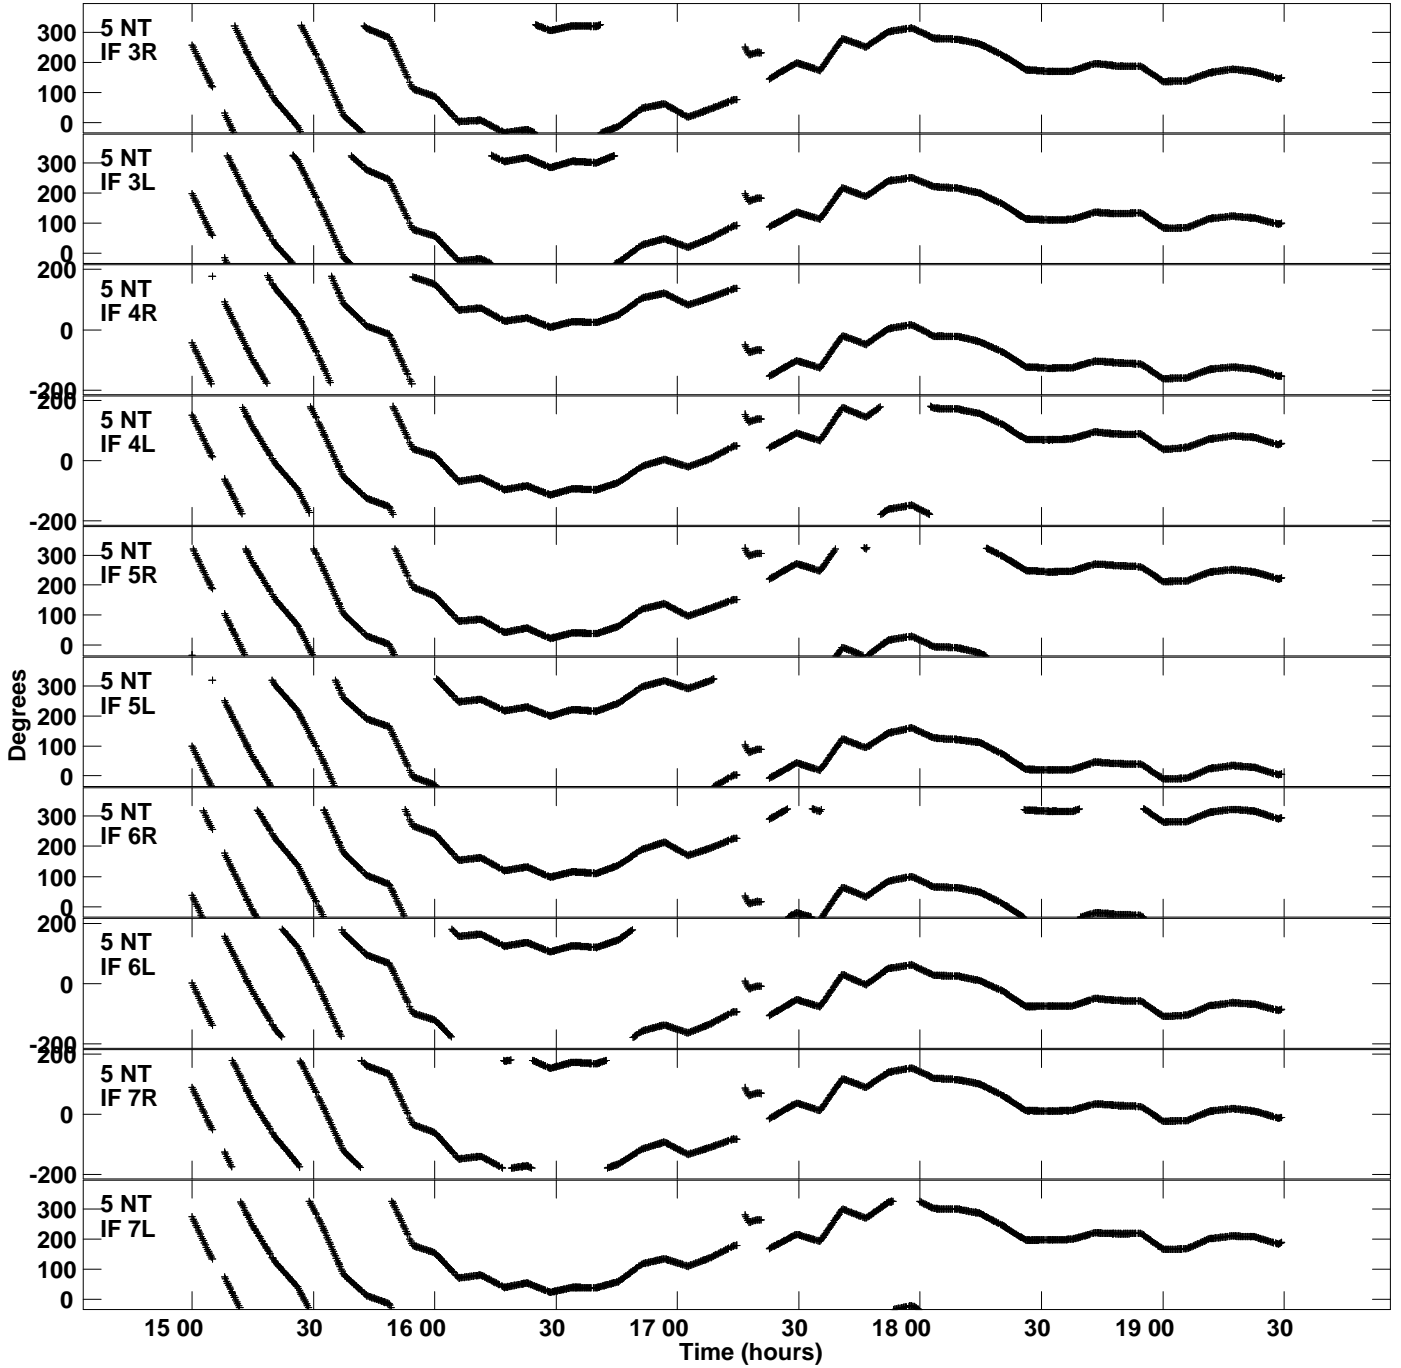

Plot file version 7 created 08-JUL-2023 14:37:48
Gain phs vs UTC time for EC088A.UVDATA.1
CL 4 Rpol & Lpol IF 1 - 8