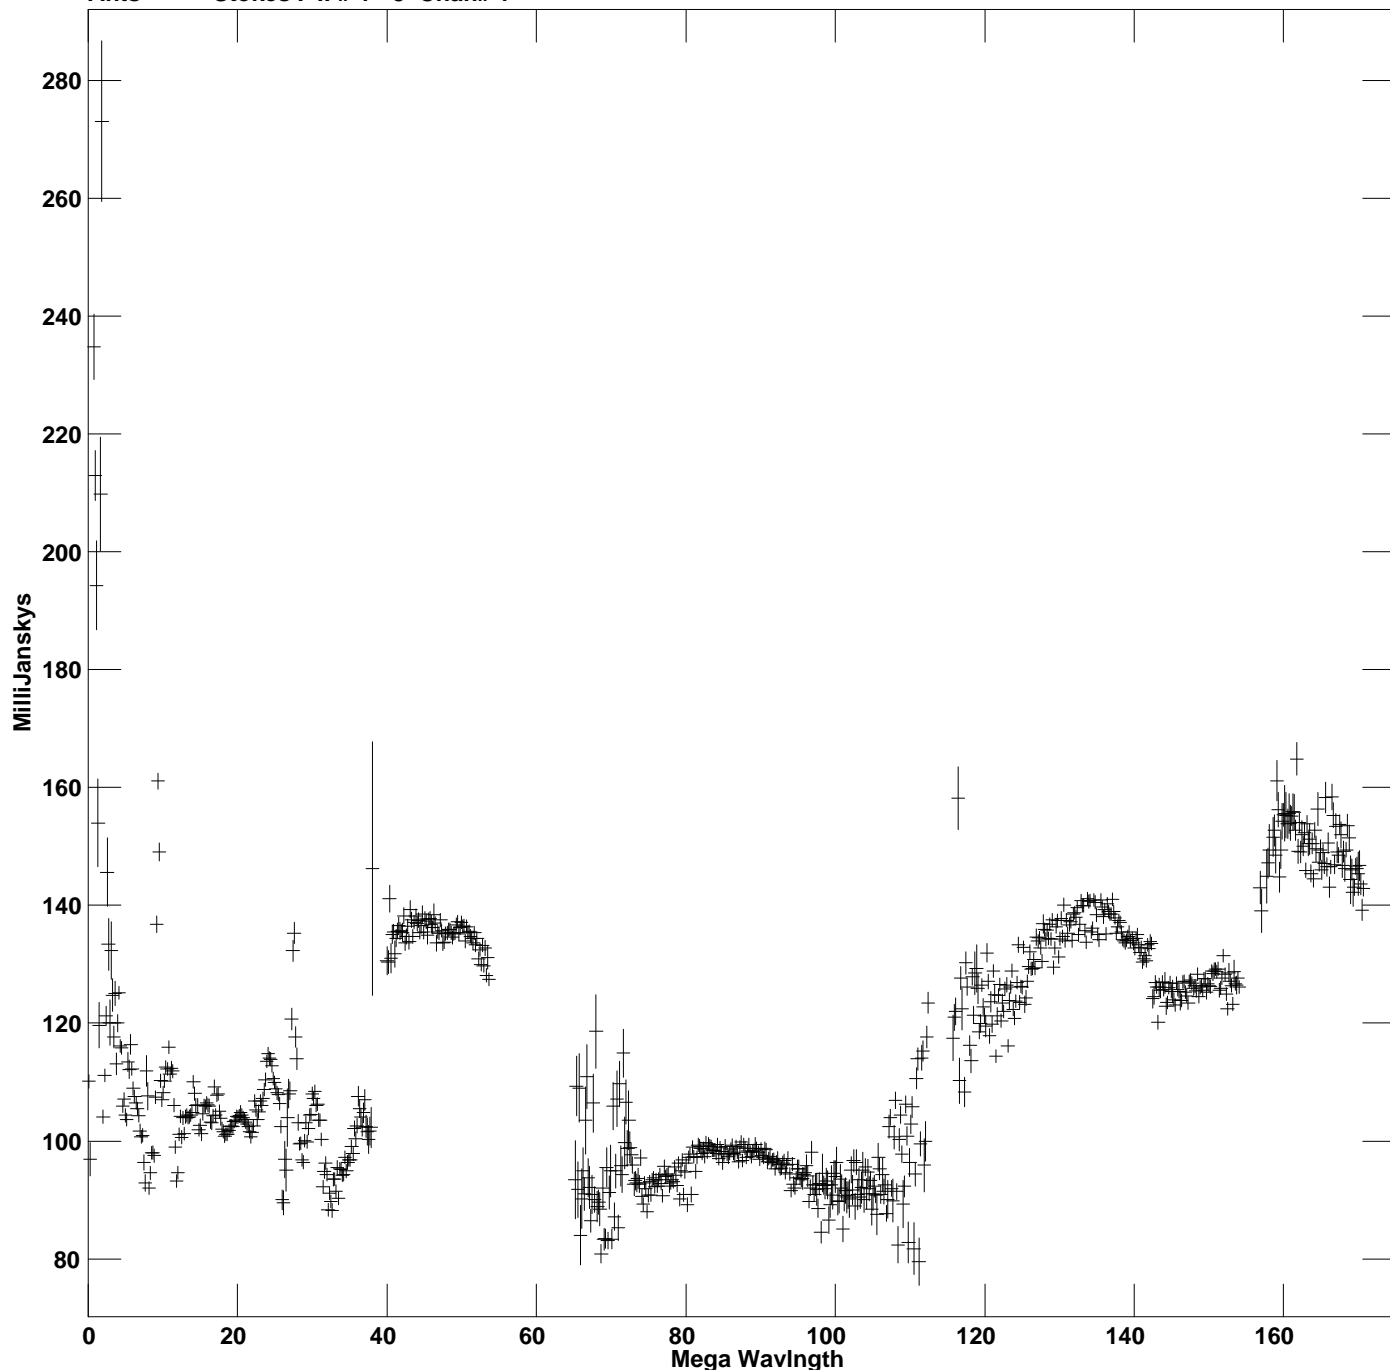

Plot file version 1 created 08-JUL-2023 14:45:12  
Amplitude vs UV dist for J0056+1625.MULTI.1 Source:J0056+1625  
Ants \* - \* Stokes I IF# 1 - 8 Chan# 1

Freq = 4.8147 GHz, Bw = 32.000 MHz