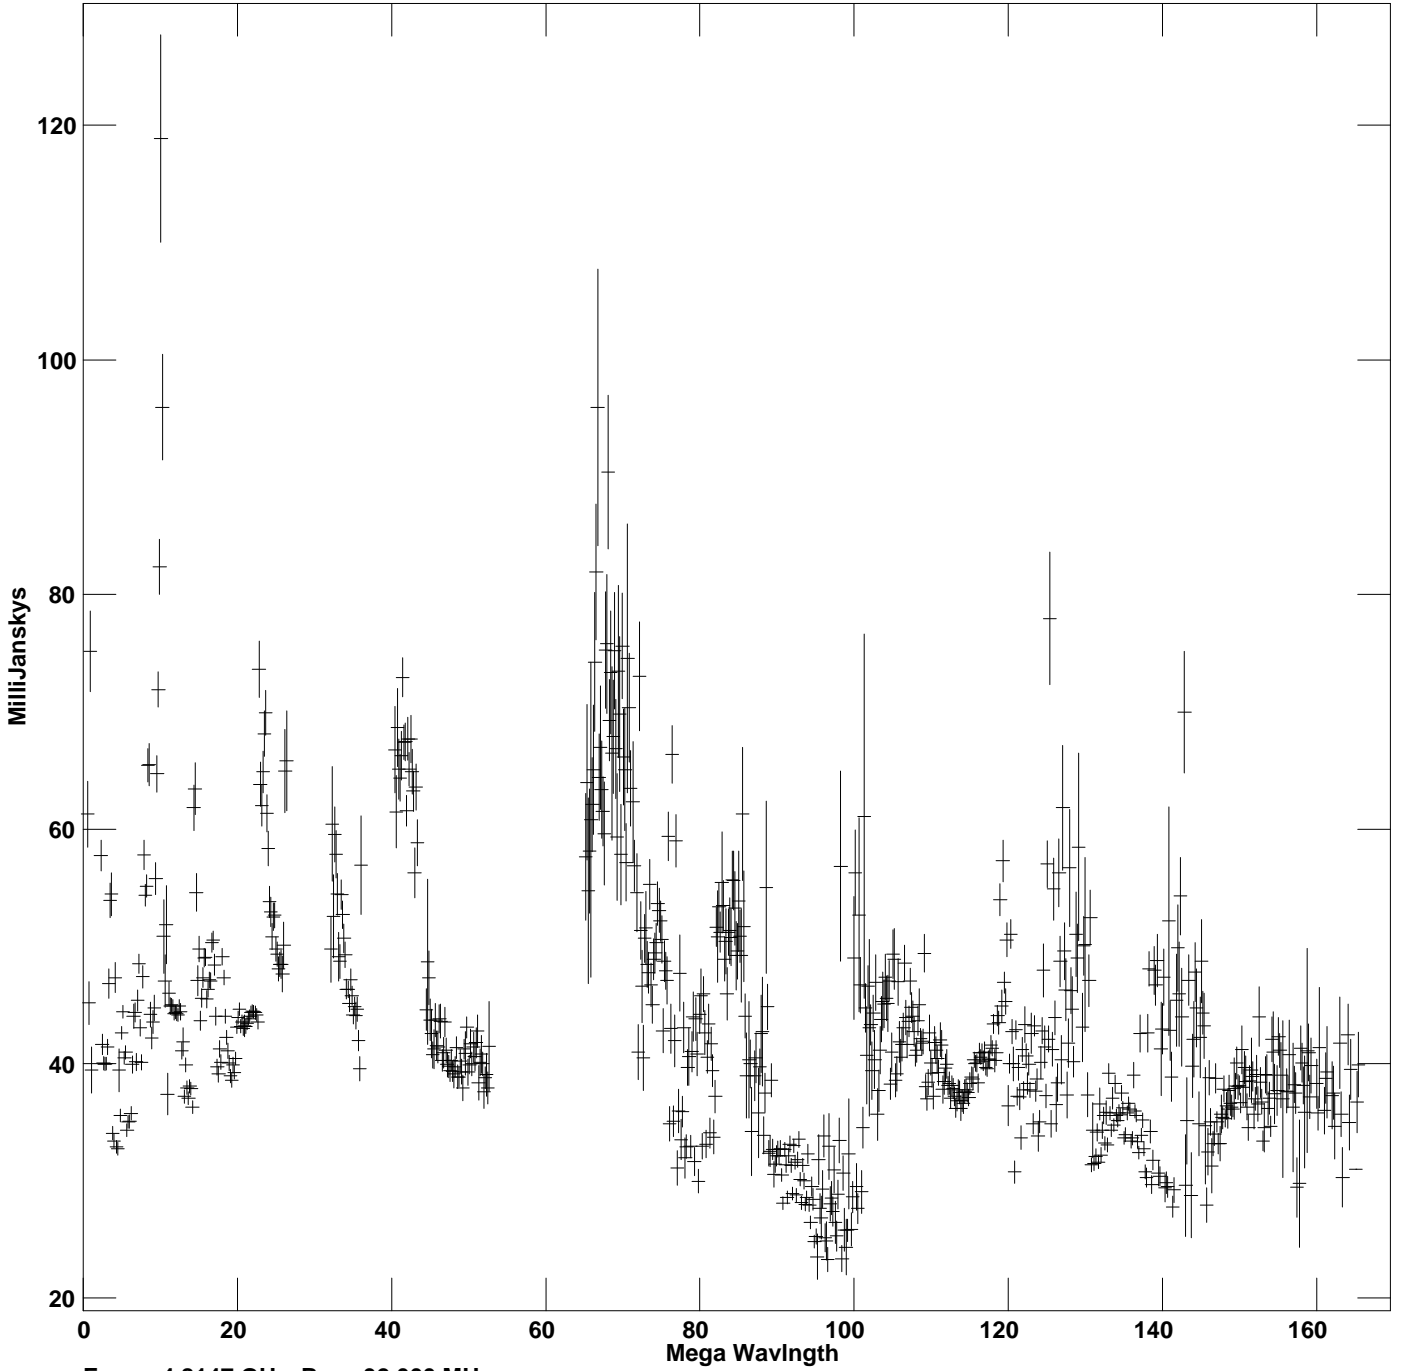

Plot file version 1 created 20-SEP-2023 10:45:24
Amplitude vs UV dist for J1420-1244.MULTI.1 Source:J1420-1244
Ants * - * Stokes I IF# 1 - 8 Chan# 1

Freq = 4.8147 GHz, Bw = 32.000 MHz