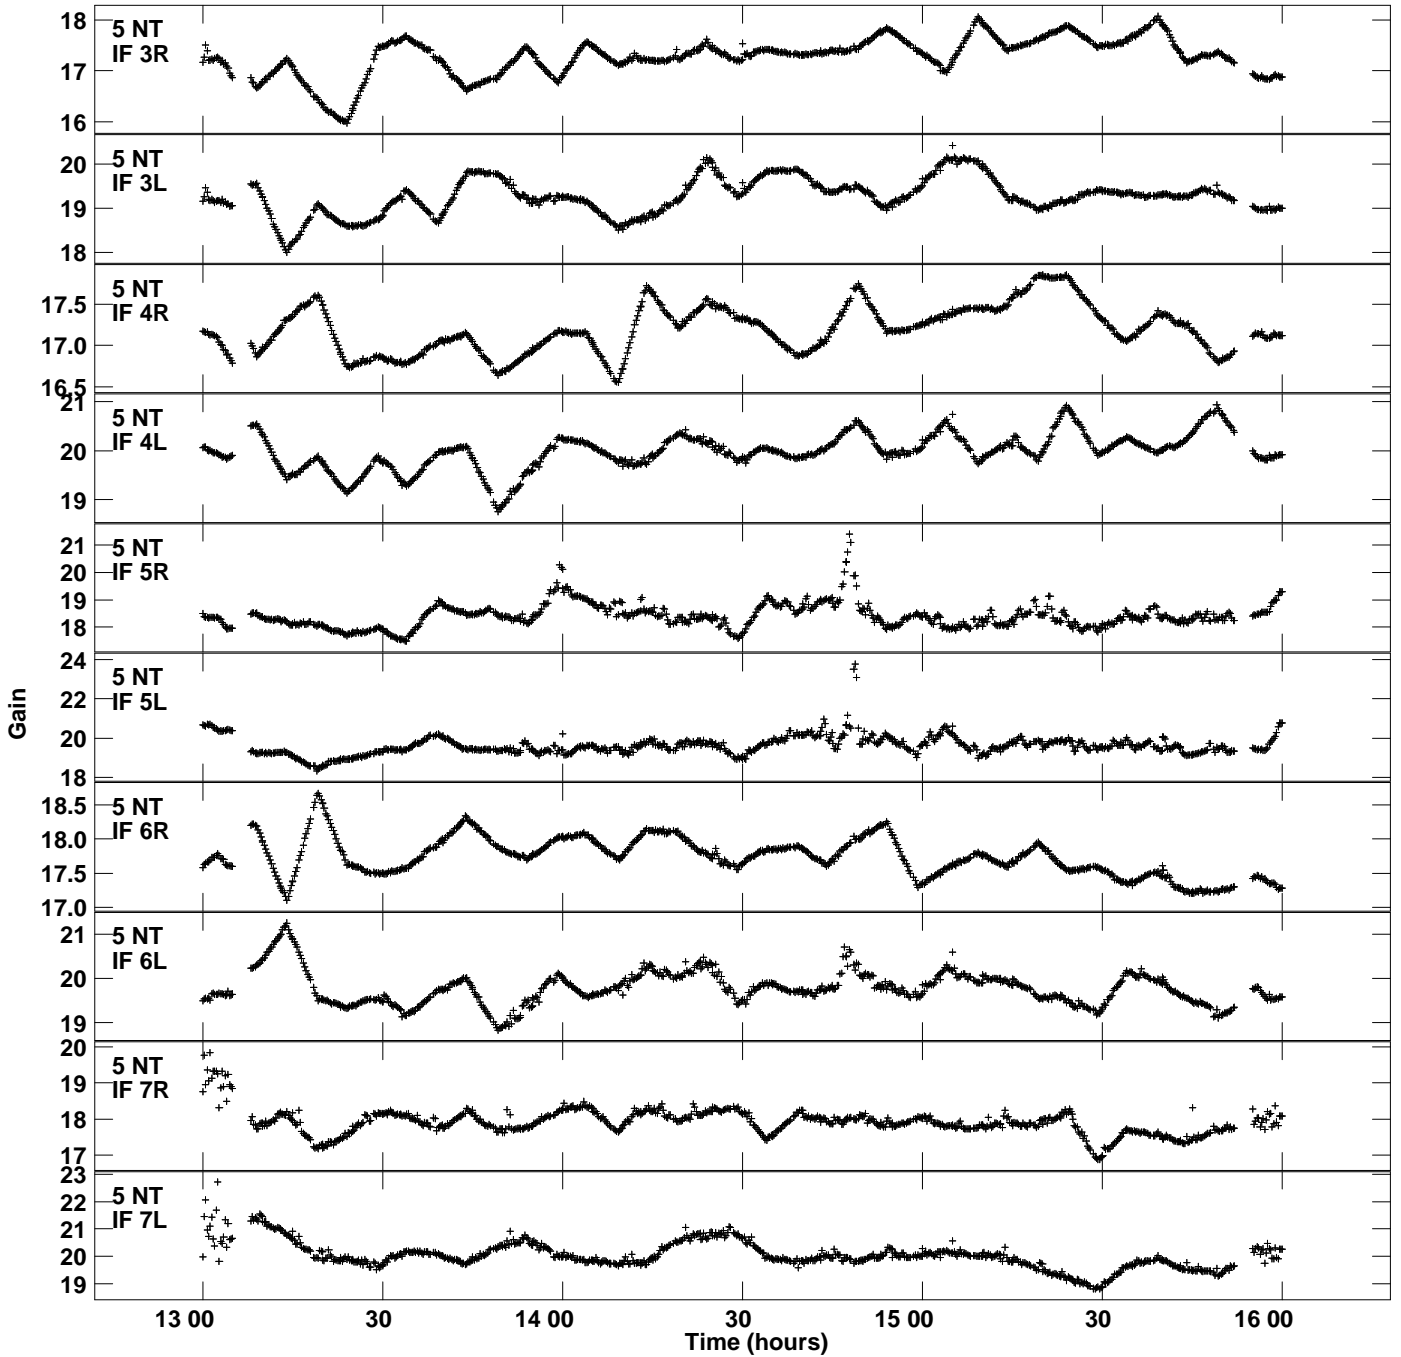

Plot file version 3 created 20-MAR-2023 17:06:46
Gain amp vs UTC time for EC089A_1.TMP.1
CL 5 Rpol & Lpol IF 1 - 8

Plot file version 4 created 20-MAR-2023 17:06:46
Gain amp vs UTC time for EC089A_1.TMP.1
CL 5 Rpol & Lpol IF 1 - 8

Plot file version 5 created 20-MAR-2023 17:06:46
Gain amp vs UTC time for EC089A_1.TMP.1
CL 5 Rpol & Lpol IF 1 - 8

Plot file version 7 created 20-MAR-2023 17:06:46
Gain amp vs UTC time for EC089A_1.TMP.1
CL 5 Rpol & Lpol IF 1 - 8

Plot file version 8 created 20-MAR-2023 17:06:46
Gain amp vs UTC time for EC089A_1.TMP.1
CL 5 Rpol & Lpol IF 1 - 8

Plot file version 9 created 20-MAR-2023 17:06:46
Gain amp vs UTC time for EC089A_1.TMP.1
CL 5 Rpol & Lpol IF 1 - 8

Plot file version 10 created 20-MAR-2023 17:06:46
Gain amp vs UTC time for EC089A_1.TMP.1
CL 5 Rpol & Lpol IF 1 - 8

Plot file version 11 created 20-MAR-2023 17:06:46
Gain amp vs UTC time for EC089A_1.TMP.1
CL 5 Rpol & Lpol IF 1 - 8