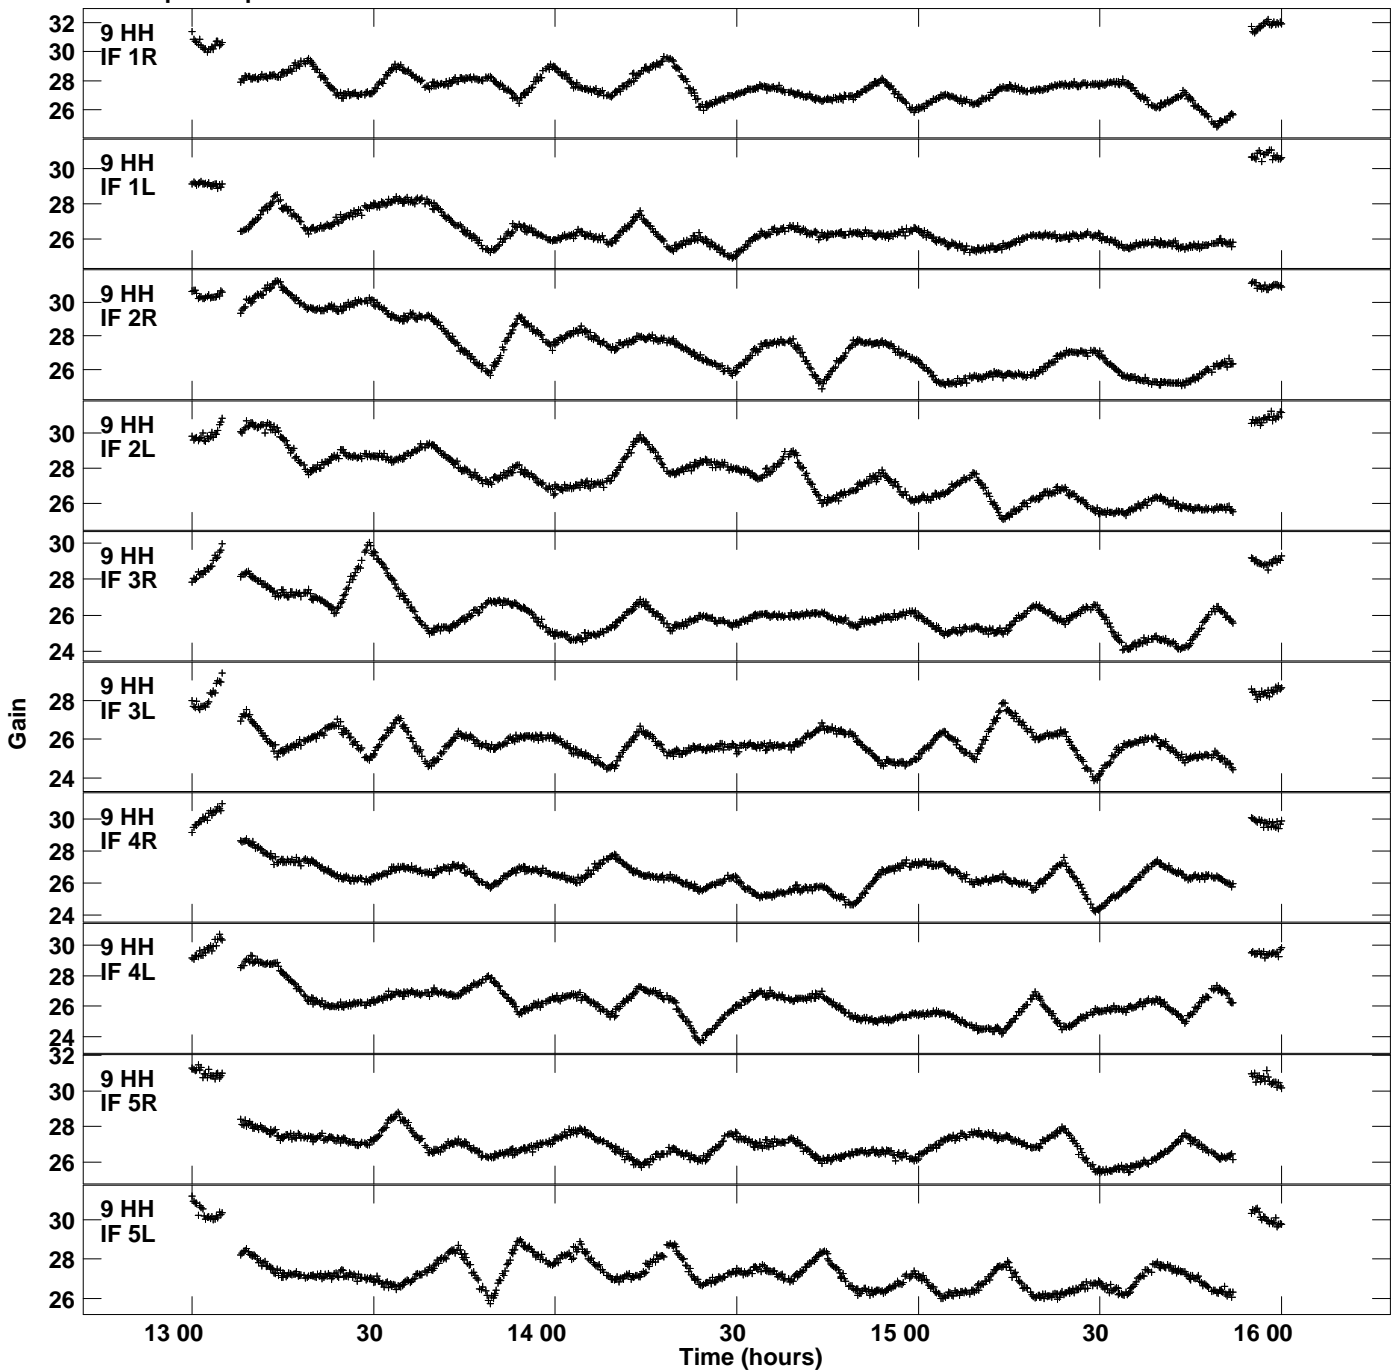

Plot file version 8 created 20-MAR-2023 17:06:46
Gain amp vs UTC time for EC089A_1.TMP.1
CL 5 Rpol & Lpol IF 1 - 8

Plot file version 9 created 20-MAR-2023 17:06:46
Gain amp vs UTC time for EC089A_1.TMP.1
CL 5 Rpol & Lpol IF 1 - 8

Plot file version 10 created 20-MAR-2023 17:06:46
Gain amp vs UTC time for EC089A_1.TMP.1
CL 5 Rpol & Lpol IF 1 - 8

Plot file version 11 created 20-MAR-2023 17:06:46
Gain amp vs UTC time for EC089A_1.TMP.1
CL 5 Rpol & Lpol IF 1 - 8

Plot file version 12 created 20-MAR-2023 17:06:46
Gain amp vs UTC time for EC089A_1.TMP.1
CL 5 Rpol & Lpol IF 1 - 8

Plot file version 13 created 20-MAR-2023 17:06:46
Gain amp vs UTC time for EC089A_1.TMP.1
CL 5 Rpol & Lpol IF 1 - 8