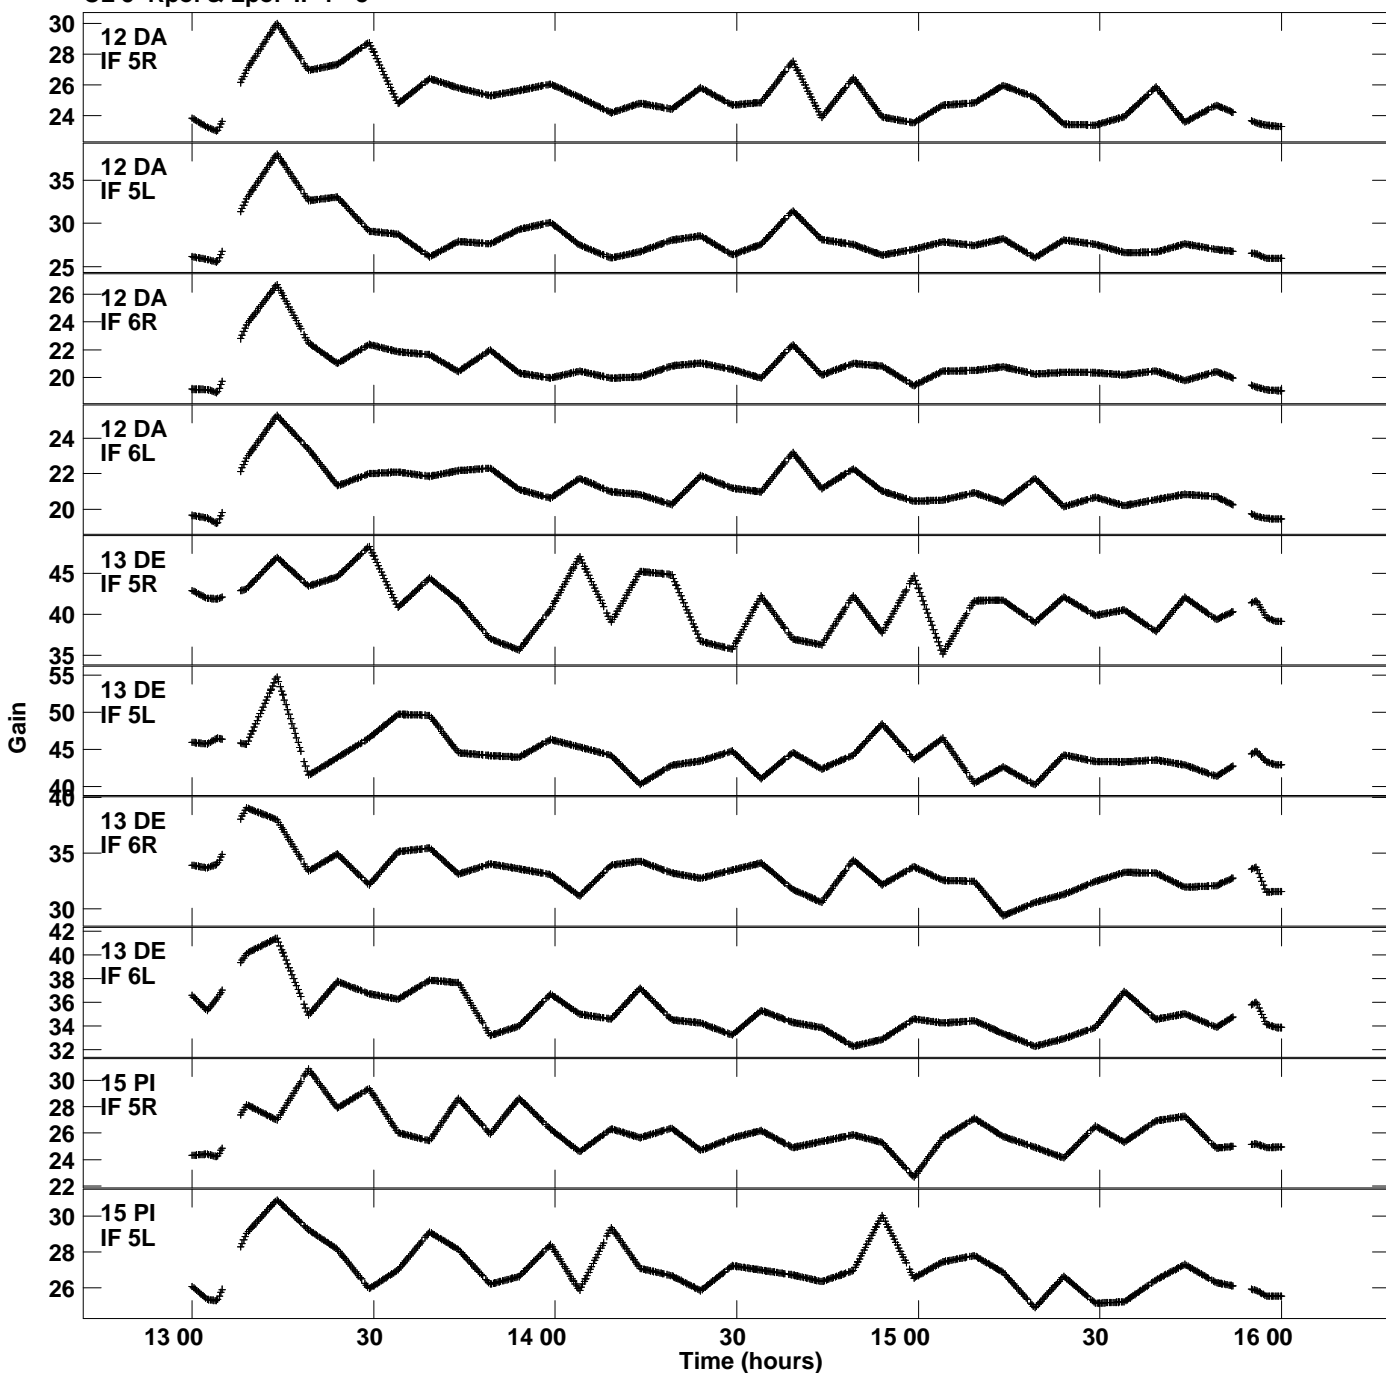

Plot file version 12 created 20-MAR-2023 17:06:46
Gain amp vs UTC time for EC089A_1.TMP.1
CL 5 Rpol & Lpol IF 1 - 8

Plot file version 13 created 20-MAR-2023 17:06:46
Gain amp vs UTC time for EC089A_1.TMP.1
CL 5 Rpol & Lpol IF 1 - 8

Plot file version 14 created 20-MAR-2023 17:06:46
Gain amp vs UTC time for EC089A_1.TMP.1
CL 5 Rpol & Lpol IF 1 - 8

Plot file version 15 created 20-MAR-2023 17:06:46
Gain amp vs UTC time for EC089A_1.TMP.1
CL 5 Rpol & Lpol IF 1 - 8