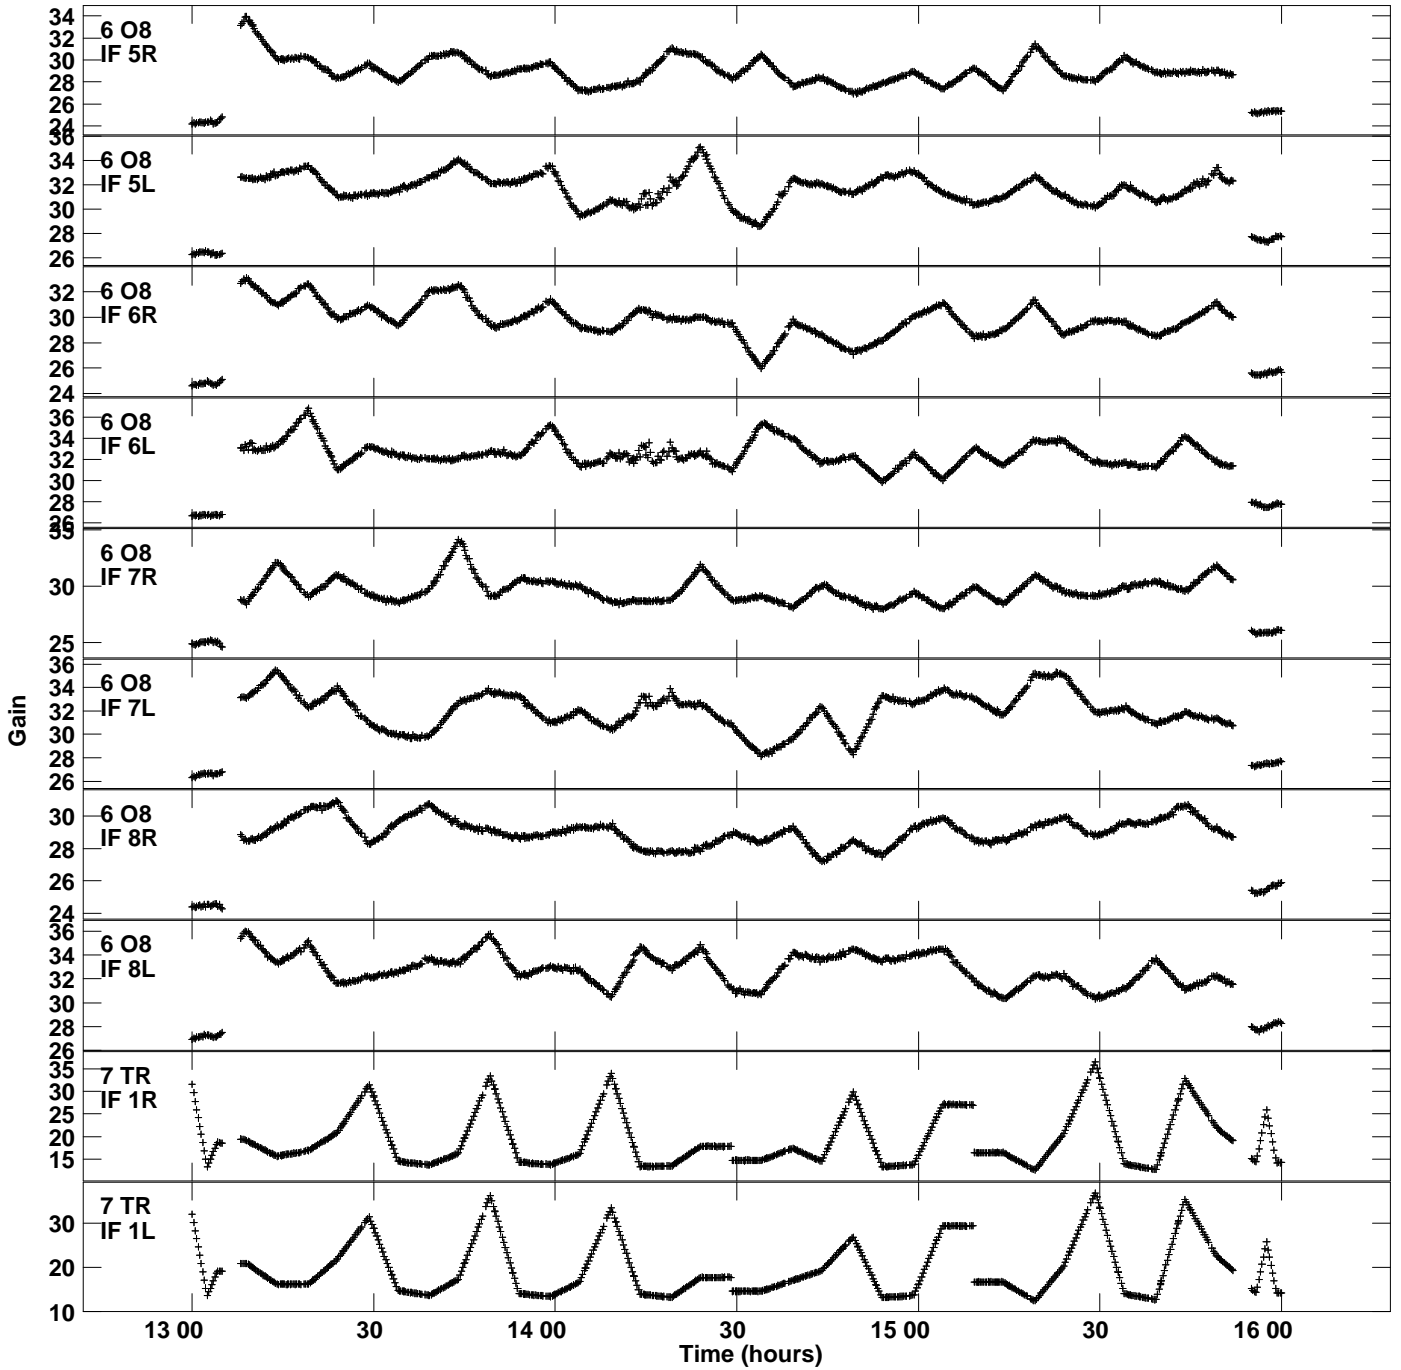

Plot file version 3 created 20-MAR-2023 17:06:46
Gain amp vs UTC time for EC089A_1.TMP.1
CL 5 Rpol & Lpol IF 1 - 8

Plot file version 4 created 20-MAR-2023 17:06:46
Gain amp vs UTC time for EC089A_1.TMP.1
CL 5 Rpol & Lpol IF 1 - 8

Plot file version 5 created 20-MAR-2023 17:06:46
Gain amp vs UTC time for EC089A_1.TMP.1
CL 5 Rpol & Lpol IF 1 - 8

Plot file version 7 created 20-MAR-2023 17:06:46
Gain amp vs UTC time for EC089A_1.TMP.1
CL 5 Rpol & Lpol IF 1 - 8

Plot file version 8 created 20-MAR-2023 17:06:46
Gain amp vs UTC time for EC089A_1.TMP.1
CL 5 Rpol & Lpol IF 1 - 8

Plot file version 9 created 20-MAR-2023 17:06:46
Gain amp vs UTC time for EC089A_1.TMP.1
CL 5 Rpol & Lpol IF 1 - 8

Plot file version 10 created 20-MAR-2023 17:06:46
Gain amp vs UTC time for EC089A_1.TMP.1
CL 5 Rpol & Lpol IF 1 - 8

Plot file version 11 created 20-MAR-2023 17:06:46
Gain amp vs UTC time for EC089A_1.TMP.1
CL 5 Rpol & Lpol IF 1 - 8