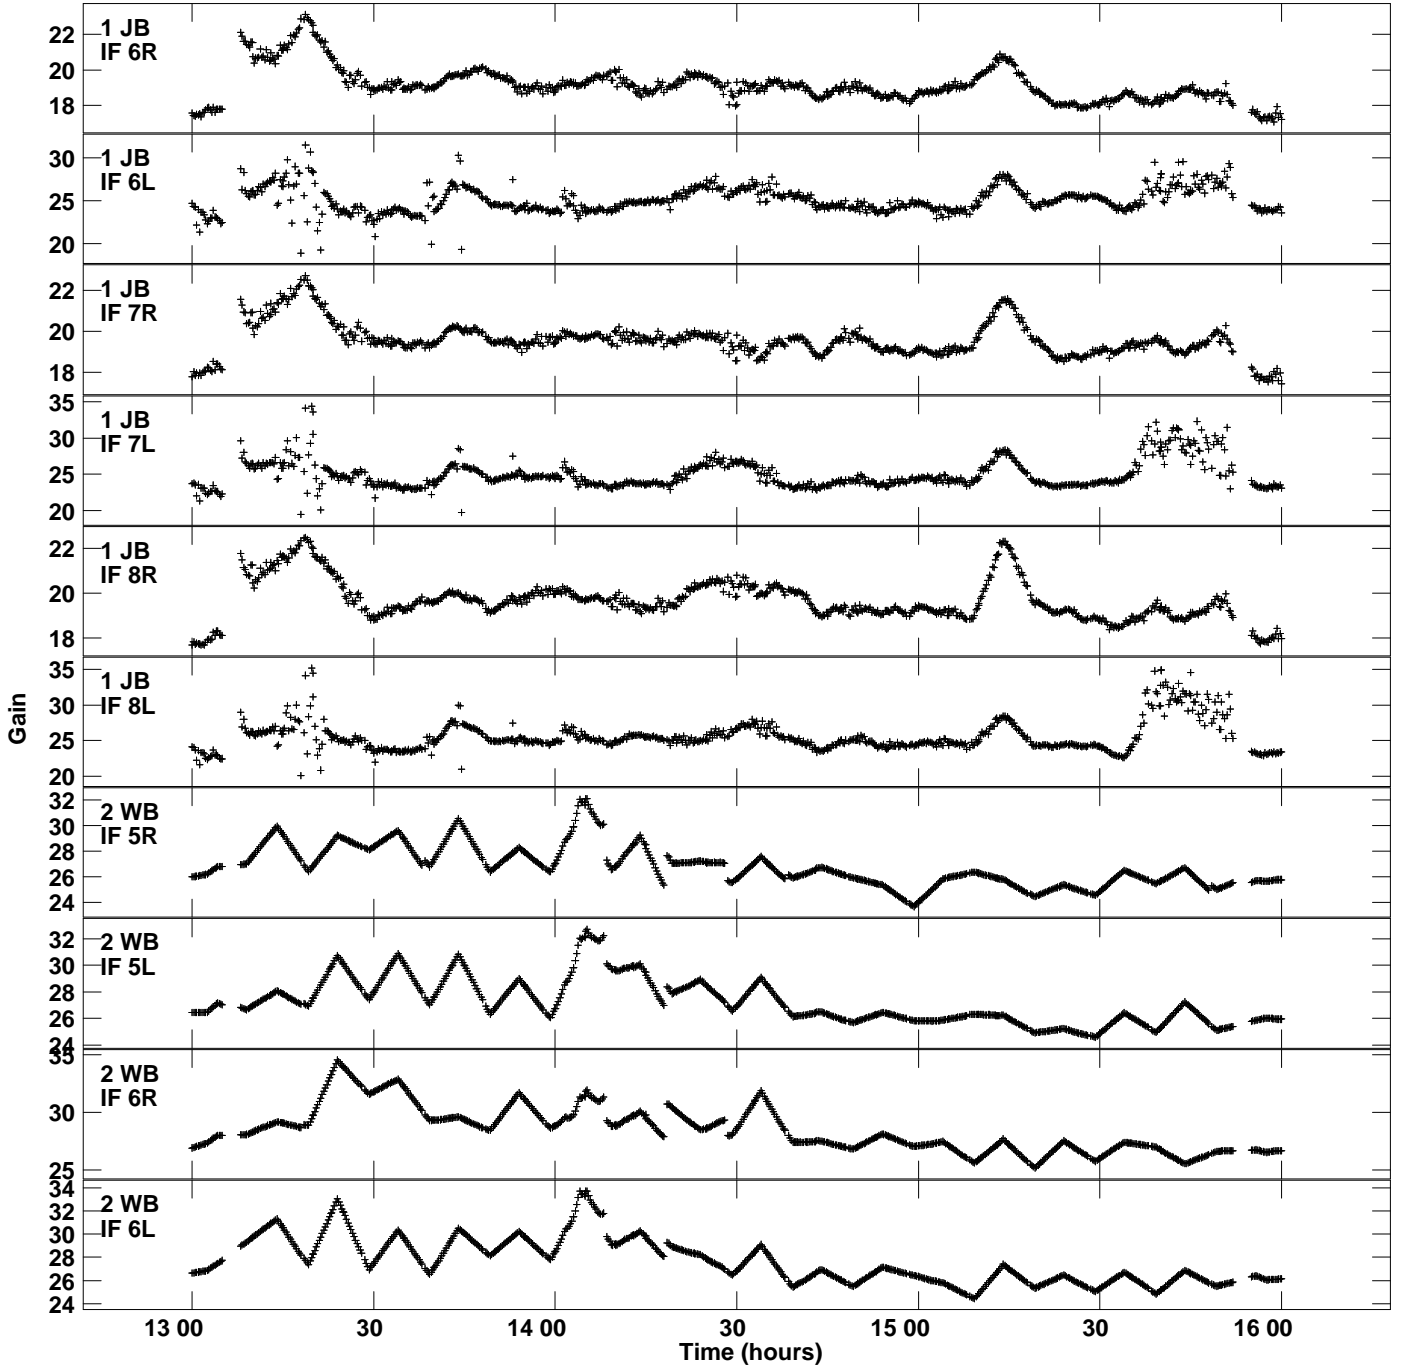

Plot file version 1 created 20-MAR-2023 17:06:46
Gain amp vs UTC time for EC089A_1.TMP.1
CL 5 Rpol & Lpol IF 1 - 8

Plot file version 2 created 20-MAR-2023 17:06:46
Gain amp vs UTC time for EC089A_1.TMP.1
CL 5 Rpol & Lpol IF 1 - 8

Plot file version 3 created 20-MAR-2023 17:06:46
Gain amp vs UTC time for EC089A_1.TMP.1
CL 5 Rpol & Lpol IF 1 - 8

Plot file version 4 created 20-MAR-2023 17:06:46
Gain amp vs UTC time for EC089A_1.TMP.1
CL 5 Rpol & Lpol IF 1 - 8

Plot file version 5 created 20-MAR-2023 17:06:46
Gain amp vs UTC time for EC089A_1.TMP.1
CL 5 Rpol & Lpol IF 1 - 8

Plot file version 7 created 20-MAR-2023 17:06:46
Gain amp vs UTC time for EC089A_1.TMP.1
CL 5 Rpol & Lpol IF 1 - 8

Plot file version 8 created 20-MAR-2023 17:06:46
Gain amp vs UTC time for EC089A_1.TMP.1
CL 5 Rpol & Lpol IF 1 - 8

Plot file version 9 created 20-MAR-2023 17:06:46
Gain amp vs UTC time for EC089A_1.TMP.1
CL 5 Rpol & Lpol IF 1 - 8