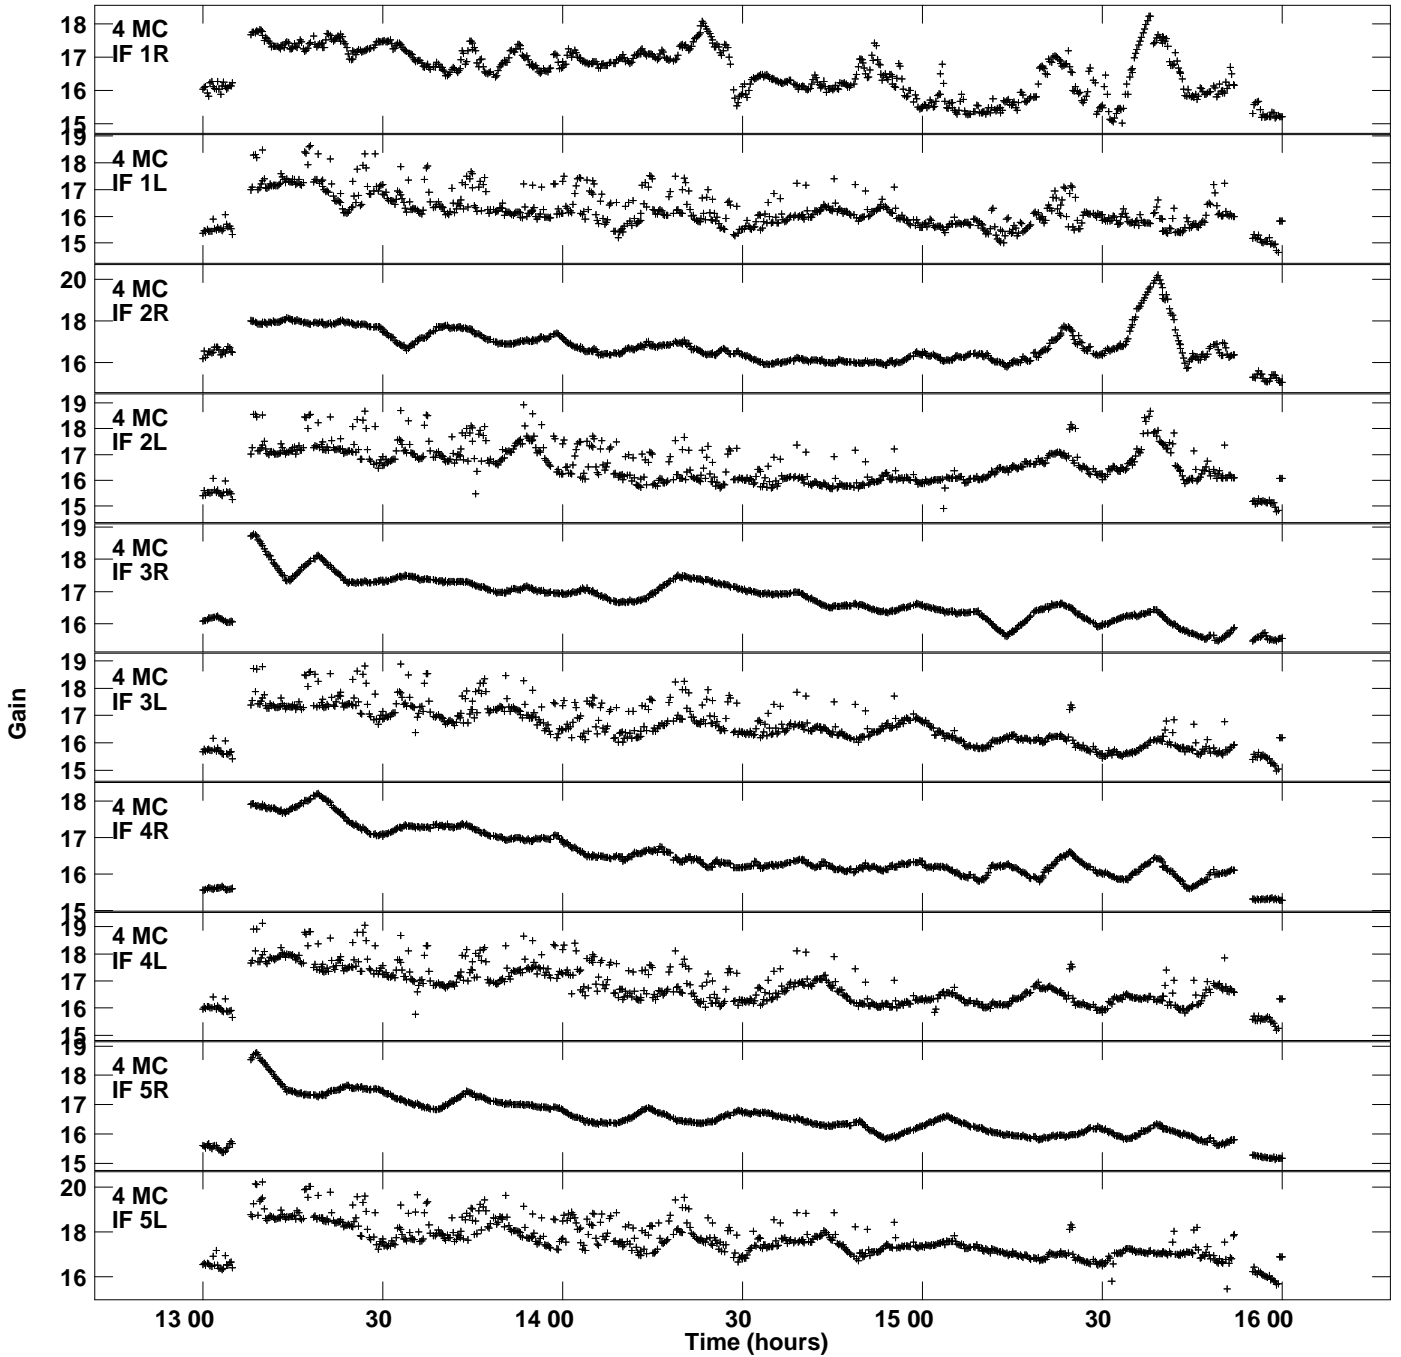

Plot file version 1 created 20-MAR-2023 17:06:46
Gain amp vs UTC time for EC089A_1.TMP.1
CL 5 Rpol & Lpol IF 1 - 8

Plot file version 2 created 20-MAR-2023 17:06:46
Gain amp vs UTC time for EC089A_1.TMP.1
CL 5 Rpol & Lpol IF 1 - 8

Plot file version 3 created 20-MAR-2023 17:06:46
Gain amp vs UTC time for EC089A_1.TMP.1
CL 5 Rpol & Lpol IF 1 - 8

Plot file version 4 created 20-MAR-2023 17:06:46
Gain amp vs UTC time for EC089A_1.TMP.1
CL 5 Rpol & Lpol IF 1 - 8

Plot file version 5 created 20-MAR-2023 17:06:46
Gain amp vs UTC time for EC089A_1.TMP.1
CL 5 Rpol & Lpol IF 1 - 8

Plot file version 7 created 20-MAR-2023 17:06:46
Gain amp vs UTC time for EC089A_1.TMP.1
CL 5 Rpol & Lpol IF 1 - 8

Plot file version 8 created 20-MAR-2023 17:06:46
Gain amp vs UTC time for EC089A_1.TMP.1
CL 5 Rpol & Lpol IF 1 - 8

Plot file version 9 created 20-MAR-2023 17:06:46
Gain amp vs UTC time for EC089A_1.TMP.1
CL 5 Rpol & Lpol IF 1 - 8