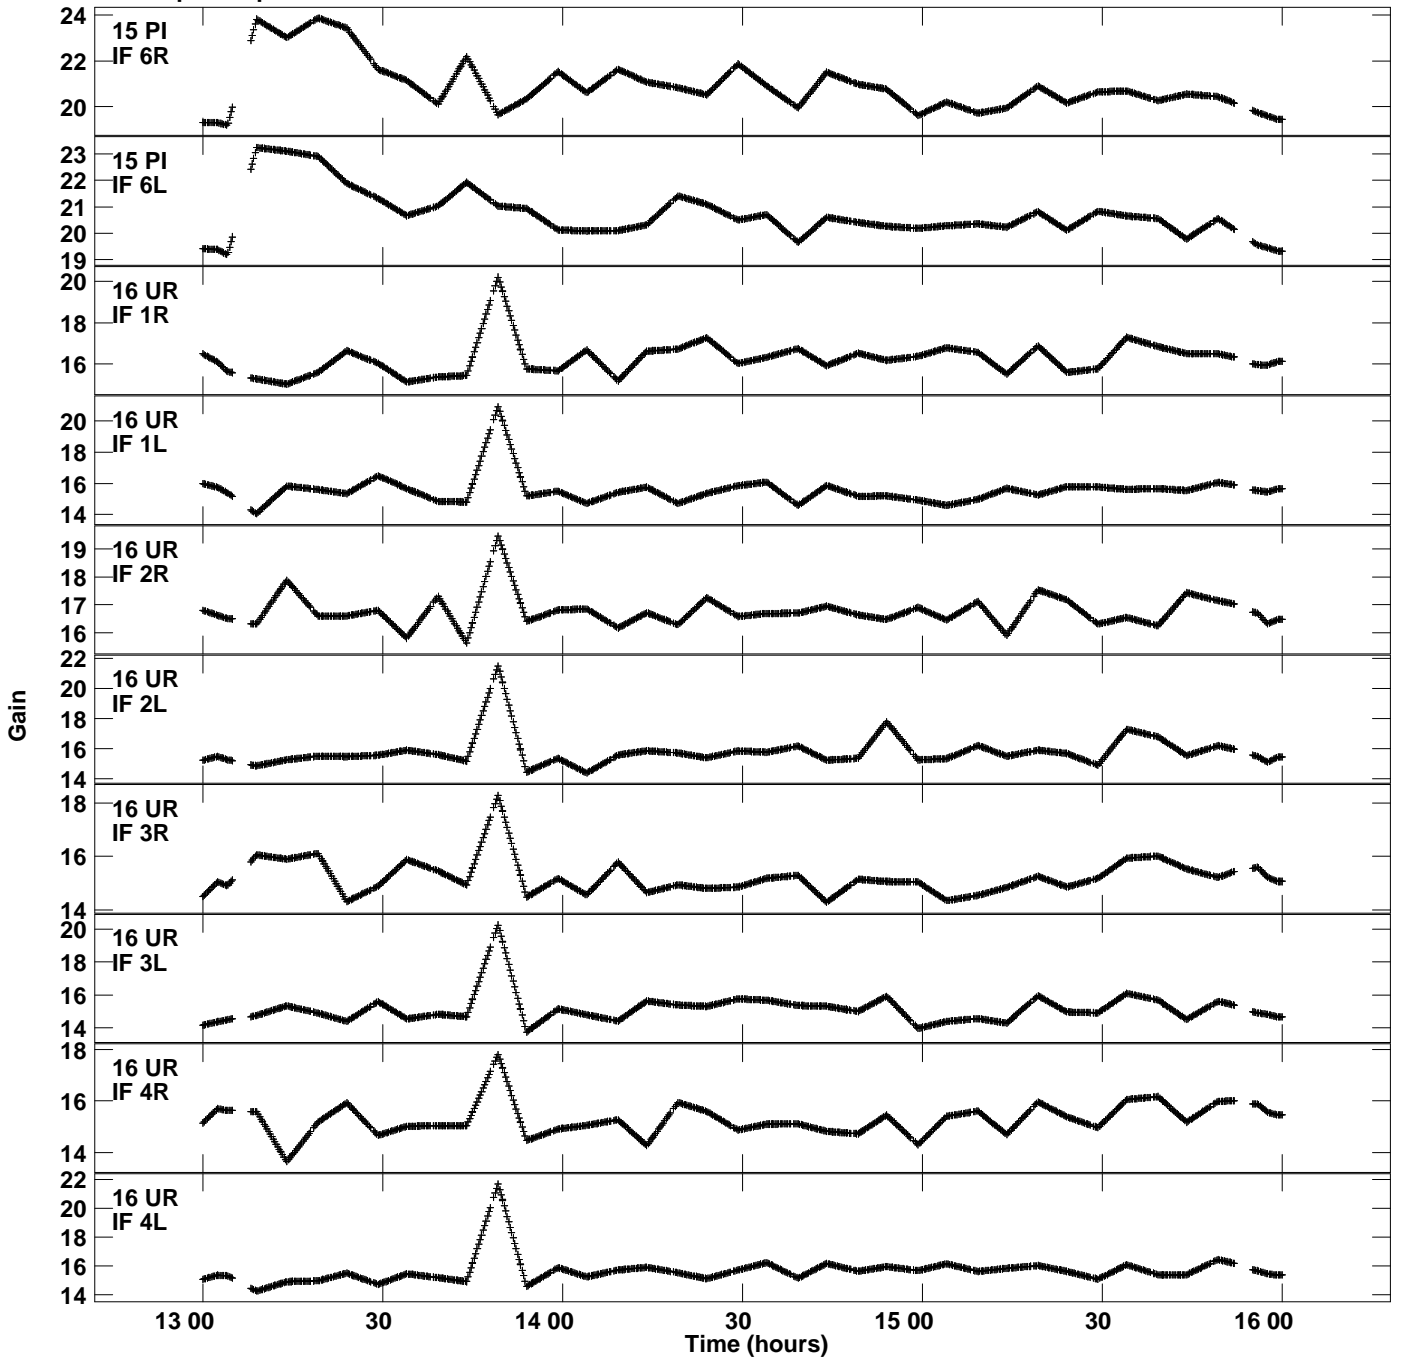

Plot file version 16 created 20-MAR-2023 17:06:46
Gain amp vs UTC time for EC089A_1.TMP.1
CL 5 Rpol & Lpol IF 1 - 8