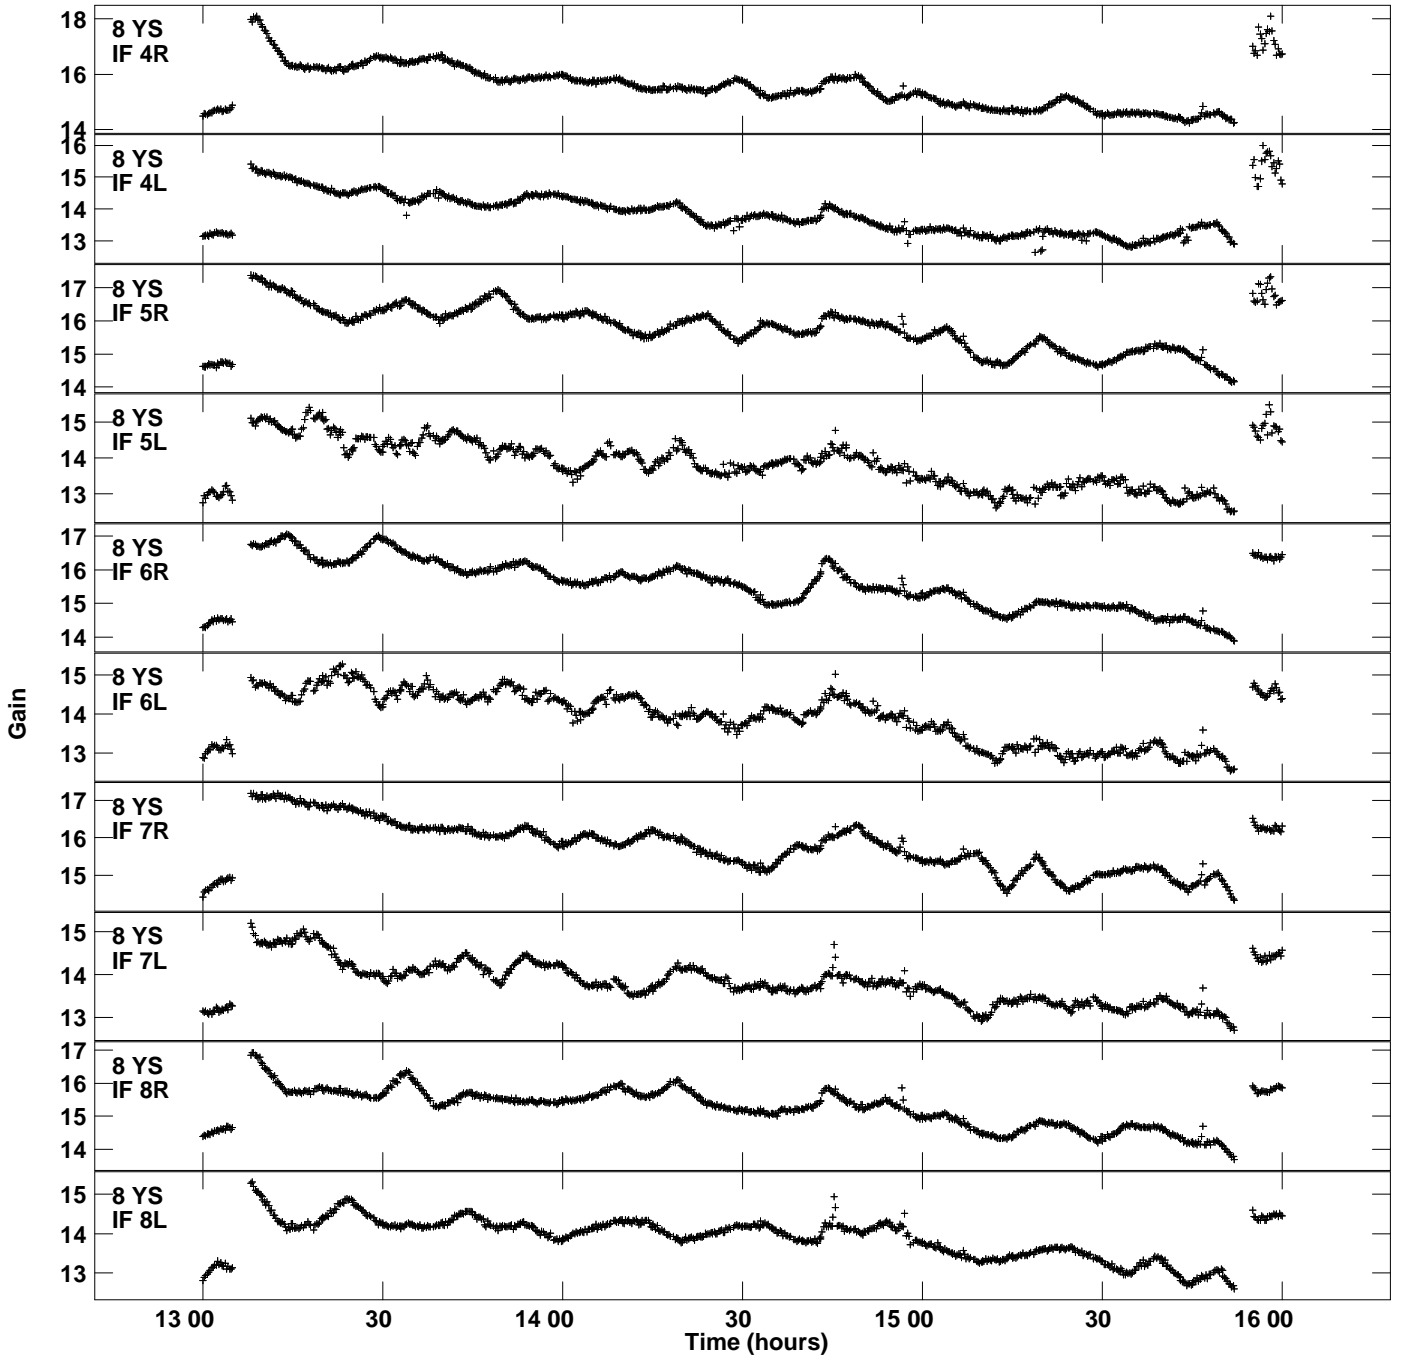

Plot file version 12 created 20-MAR-2023 17:06:46
Gain amp vs UTC time for EC089A_1.TMP.1
CL 5 Rpol & Lpol IF 1 - 8