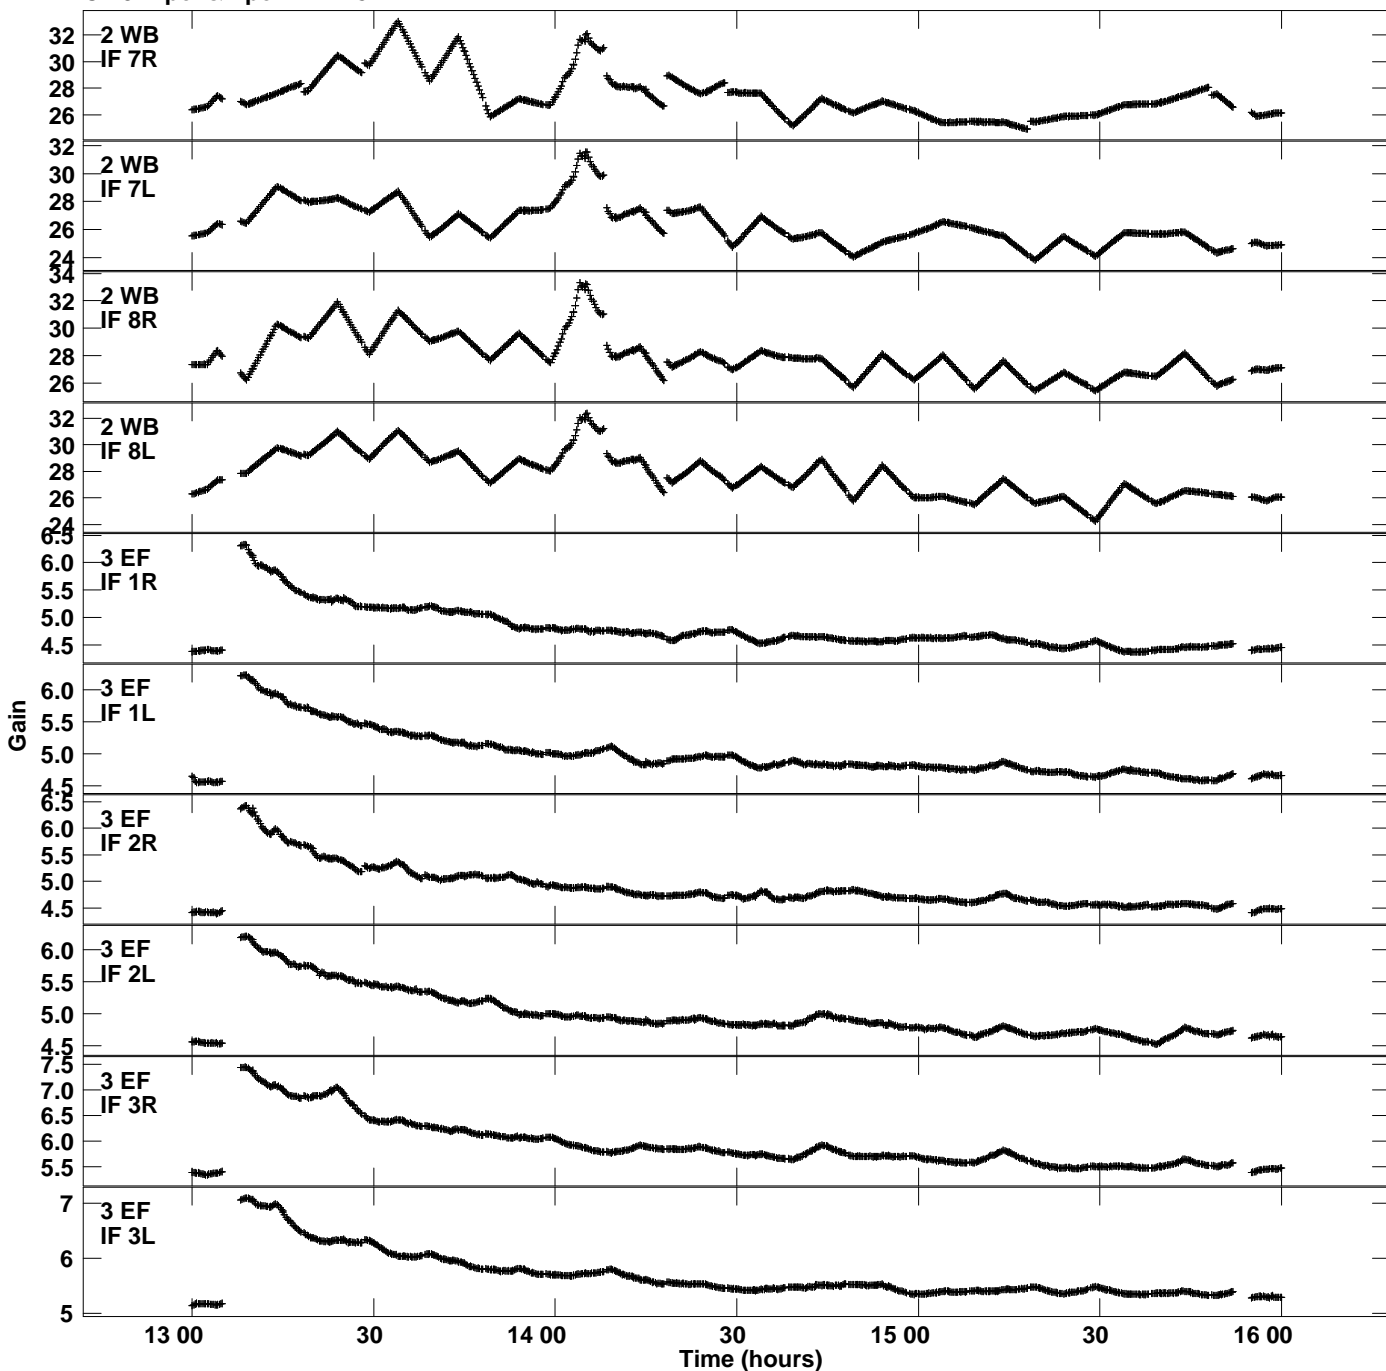

Plot file version 1 created 20-MAR-2023 17:06:46
Gain amp vs UTC time for EC089A_1.TMP.1
CL 5 Rpol & Lpol IF 1 - 8

Plot file version 2 created 20-MAR-2023 17:06:46
Gain amp vs UTC time for EC089A_1.TMP.1
CL 5 Rpol & Lpol IF 1 - 8

Plot file version 3 created 20-MAR-2023 17:06:46
Gain amp vs UTC time for EC089A_1.TMP.1
CL 5 Rpol & Lpol IF 1 - 8

Plot file version 4 created 20-MAR-2023 17:06:46
Gain amp vs UTC time for EC089A_1.TMP.1
CL 5 Rpol & Lpol IF 1 - 8

Plot file version 5 created 20-MAR-2023 17:06:46
Gain amp vs UTC time for EC089A_1.TMP.1
CL 5 Rpol & Lpol IF 1 - 8

Plot file version 7 created 20-MAR-2023 17:06:46
Gain amp vs UTC time for EC089A_1.TMP.1
CL 5 Rpol & Lpol IF 1 - 8

Plot file version 8 created 20-MAR-2023 17:06:46
Gain amp vs UTC time for EC089A_1.TMP.1
CL 5 Rpol & Lpol IF 1 - 8

Plot file version 9 created 20-MAR-2023 17:06:46
Gain amp vs UTC time for EC089A_1.TMP.1
CL 5 Rpol & Lpol IF 1 - 8