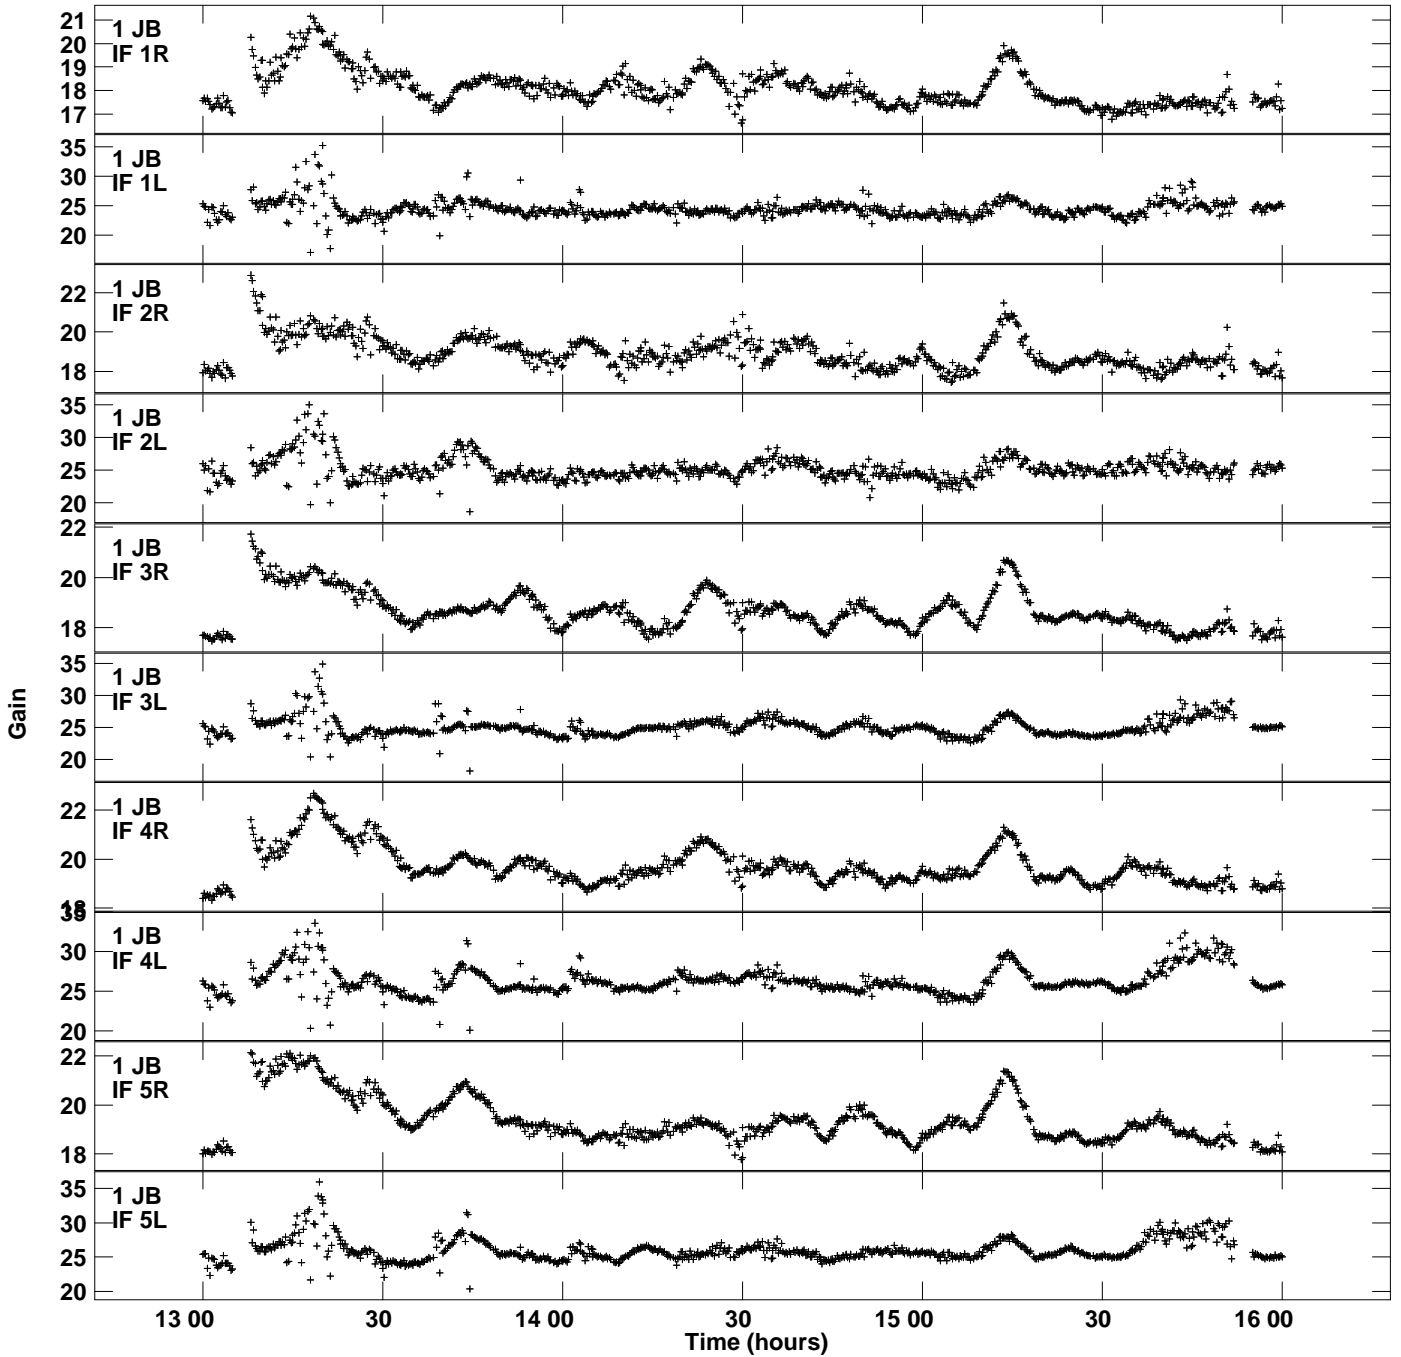

Plot file version 1 created 20-MAR-2023 17:06:46
Gain amp vs UTC time for EC089A_1.TMP.1
CL 5 Rpol & Lpol IF 1 - 8

Plot file version 2 created 20-MAR-2023 17:06:46
Gain amp vs UTC time for EC089A_1.TMP.1
CL 5 Rpol & Lpol IF 1 - 8

Plot file version 3 created 20-MAR-2023 17:06:46
Gain amp vs UTC time for EC089A_1.TMP.1
CL 5 Rpol & Lpol IF 1 - 8

Plot file version 4 created 20-MAR-2023 17:06:46
Gain amp vs UTC time for EC089A_1.TMP.1
CL 5 Rpol & Lpol IF 1 - 8

Plot file version 5 created 20-MAR-2023 17:06:46
Gain amp vs UTC time for EC089A_1.TMP.1
CL 5 Rpol & Lpol IF 1 - 8

Plot file version 7 created 20-MAR-2023 17:06:46
Gain amp vs UTC time for EC089A_1.TMP.1
CL 5 Rpol & Lpol IF 1 - 8

Plot file version 8 created 20-MAR-2023 17:06:46
Gain amp vs UTC time for EC089A_1.TMP.1
CL 5 Rpol & Lpol IF 1 - 8

Plot file version 9 created 20-MAR-2023 17:06:46
Gain amp vs UTC time for EC089A_1.TMP.1
CL 5 Rpol & Lpol IF 1 - 8