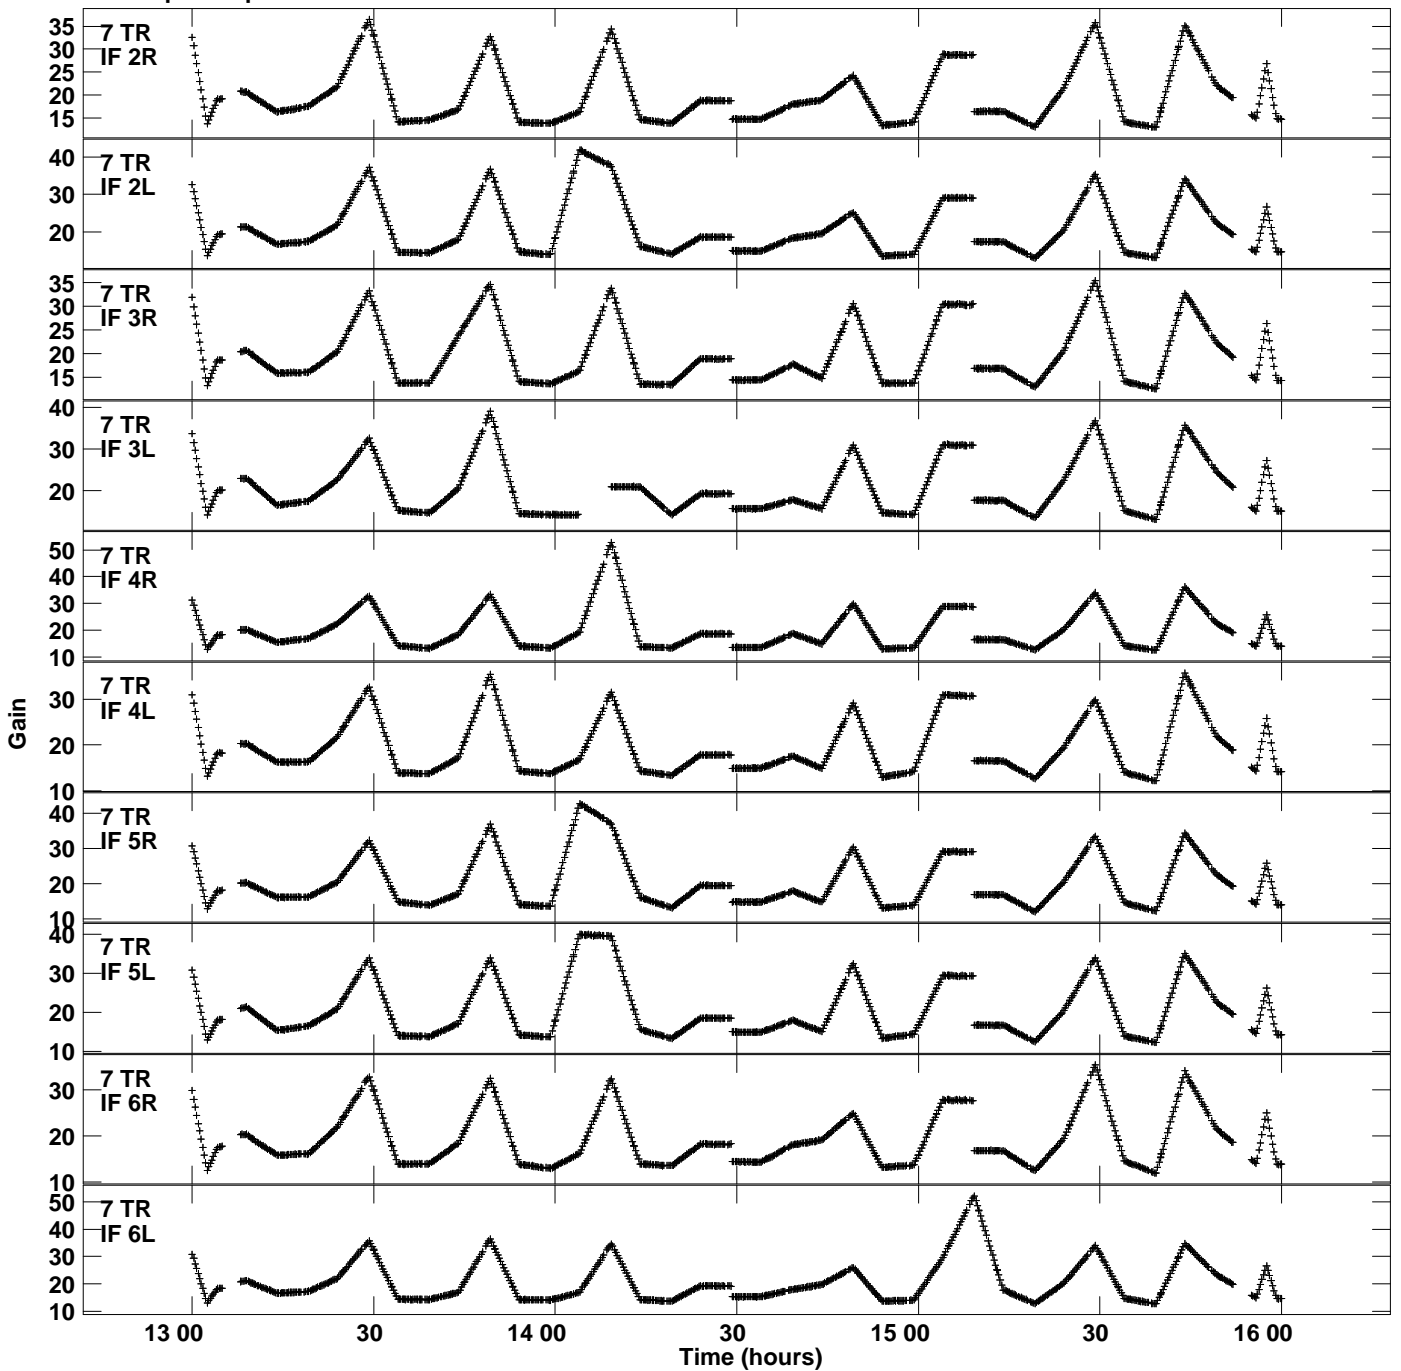

Plot file version 3 created 20-MAR-2023 17:06:46
Gain amp vs UTC time for EC089A_1.TMP.1
CL 5 Rpol & Lpol IF 1 - 8

Plot file version 4 created 20-MAR-2023 17:06:46
Gain amp vs UTC time for EC089A_1.TMP.1
CL 5 Rpol & Lpol IF 1 - 8

Plot file version 5 created 20-MAR-2023 17:06:46
Gain amp vs UTC time for EC089A_1.TMP.1
CL 5 Rpol & Lpol IF 1 - 8

Plot file version 7 created 20-MAR-2023 17:06:46
Gain amp vs UTC time for EC089A_1.TMP.1
CL 5 Rpol & Lpol IF 1 - 8

Plot file version 8 created 20-MAR-2023 17:06:46
Gain amp vs UTC time for EC089A_1.TMP.1
CL 5 Rpol & Lpol IF 1 - 8

Plot file version 9 created 20-MAR-2023 17:06:46
Gain amp vs UTC time for EC089A_1.TMP.1
CL 5 Rpol & Lpol IF 1 - 8

Plot file version 10 created 20-MAR-2023 17:06:46
Gain amp vs UTC time for EC089A_1.TMP.1
CL 5 Rpol & Lpol IF 1 - 8

Plot file version 11 created 20-MAR-2023 17:06:46
Gain amp vs UTC time for EC089A_1.TMP.1
CL 5 Rpol & Lpol IF 1 - 8