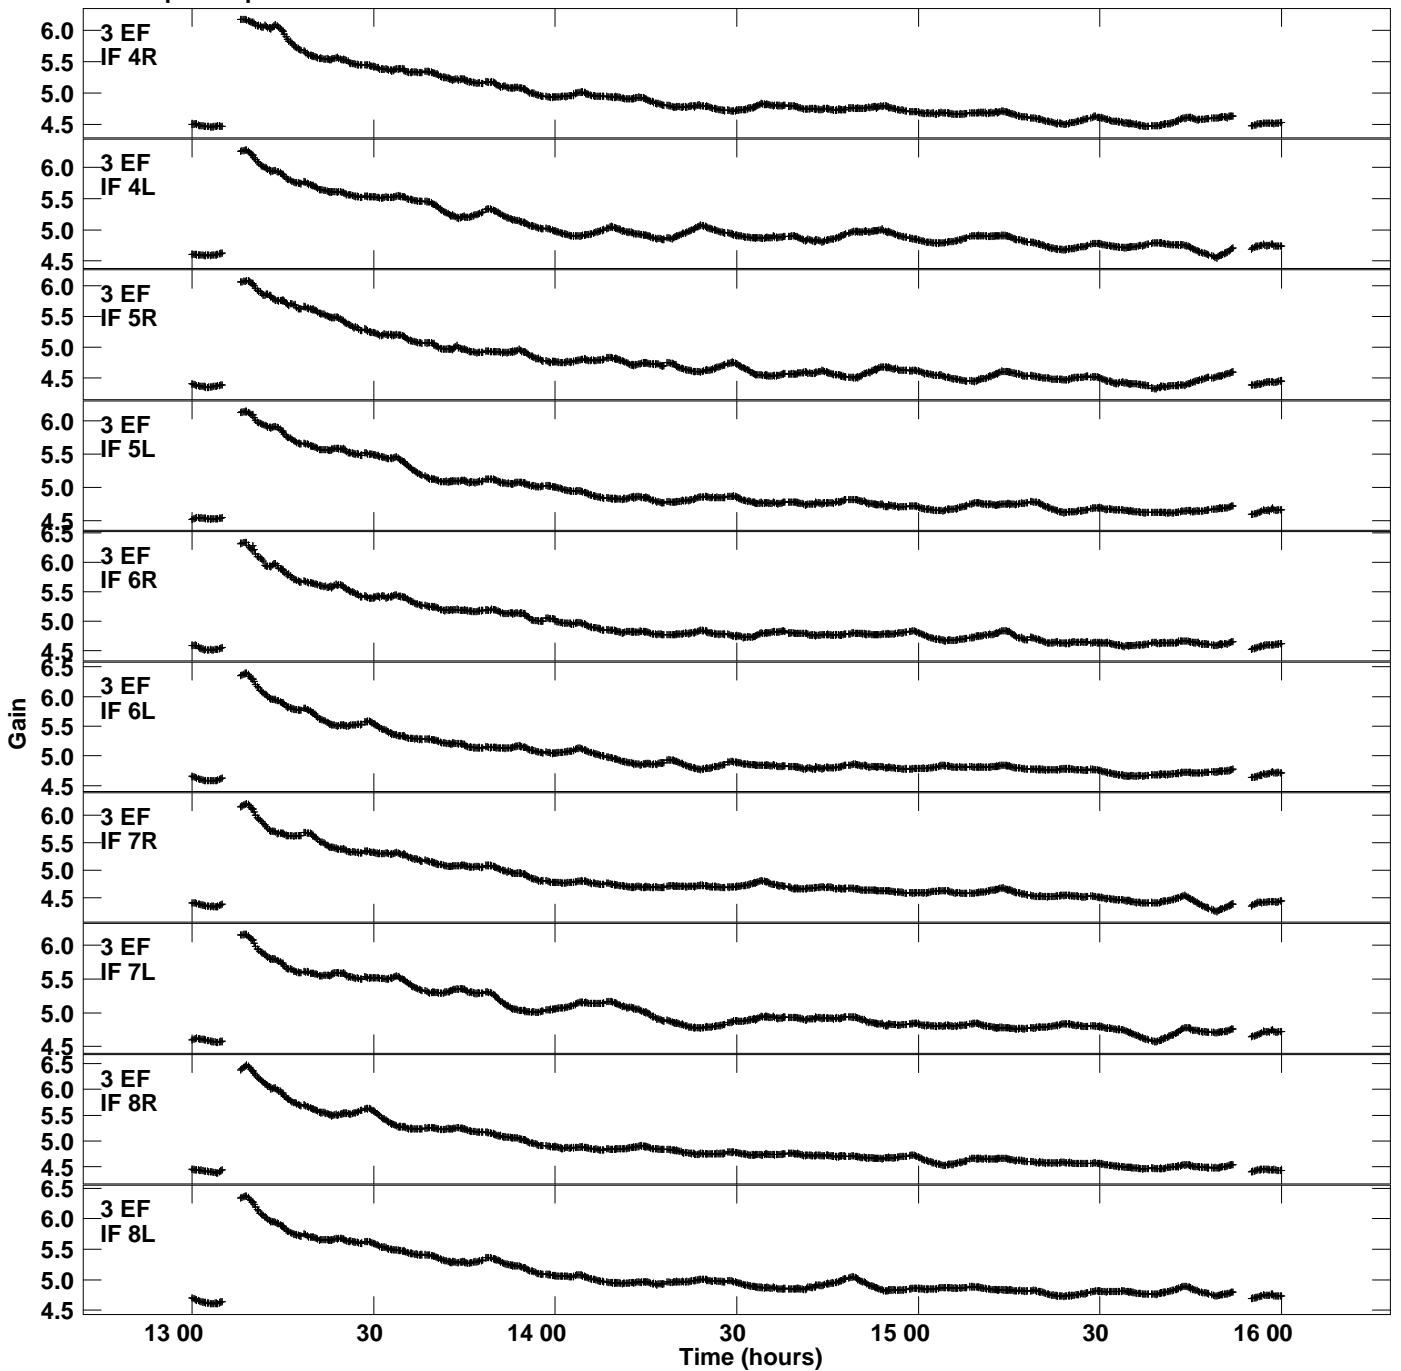

Plot file version 1 created 20-MAR-2023 17:06:46
Gain amp vs UTC time for EC089A_1.TMP.1
CL 5 Rpol & Lpol IF 1 - 8

Plot file version 2 created 20-MAR-2023 17:06:46
Gain amp vs UTC time for EC089A_1.TMP.1
CL 5 Rpol & Lpol IF 1 - 8

Plot file version 3 created 20-MAR-2023 17:06:46
Gain amp vs UTC time for EC089A_1.TMP.1
CL 5 Rpol & Lpol IF 1 - 8

Plot file version 4 created 20-MAR-2023 17:06:46
Gain amp vs UTC time for EC089A_1.TMP.1
CL 5 Rpol & Lpol IF 1 - 8

Plot file version 5 created 20-MAR-2023 17:06:46
Gain amp vs UTC time for EC089A_1.TMP.1
CL 5 Rpol & Lpol IF 1 - 8

Plot file version 7 created 20-MAR-2023 17:06:46
Gain amp vs UTC time for EC089A_1.TMP.1
CL 5 Rpol & Lpol IF 1 - 8

Plot file version 10 created 20-MAR-2023 17:06:46
Gain amp vs UTC time for EC089A_1.TMP.1
CL 5 Rpol & Lpol IF 1 - 8

Plot file version 11 created 20-MAR-2023 17:06:46
Gain amp vs UTC time for EC089A_1.TMP.1
CL 5 Rpol & Lpol IF 1 - 8