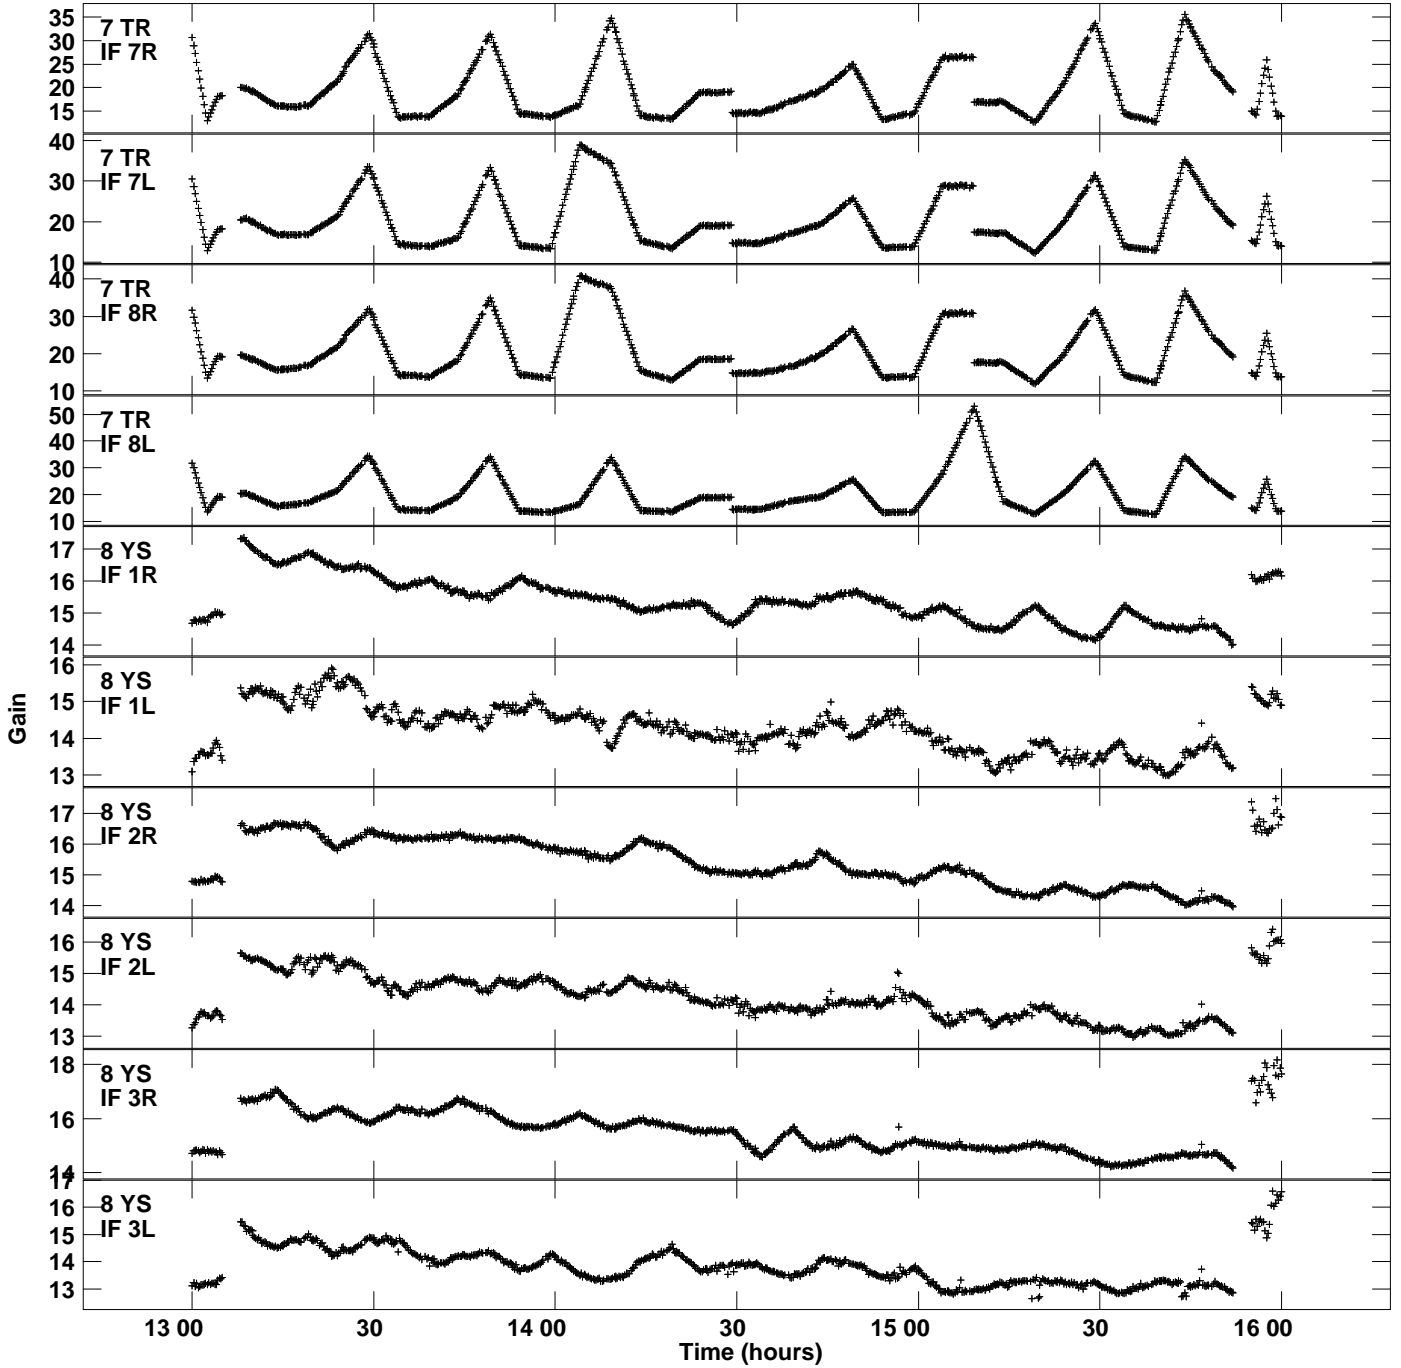

Plot file version 5 created 20-MAR-2023 17:06:46
Gain amp vs UTC time for EC089A_1.TMP.1
CL 5 Rpol & Lpol IF 1 - 8

Plot file version 7 created 20-MAR-2023 17:06:46
Gain amp vs UTC time for EC089A_1.TMP.1
CL 5 Rpol & Lpol IF 1 - 8

Plot file version 8 created 20-MAR-2023 17:06:46
Gain amp vs UTC time for EC089A_1.TMP.1
CL 5 Rpol & Lpol IF 1 - 8

Plot file version 9 created 20-MAR-2023 17:06:46
Gain amp vs UTC time for EC089A_1.TMP.1
CL 5 Rpol & Lpol IF 1 - 8

Plot file version 10 created 20-MAR-2023 17:06:46
Gain amp vs UTC time for EC089A_1.TMP.1
CL 5 Rpol & Lpol IF 1 - 8

Plot file version 11 created 20-MAR-2023 17:06:46
Gain amp vs UTC time for EC089A_1.TMP.1
CL 5 Rpol & Lpol IF 1 - 8