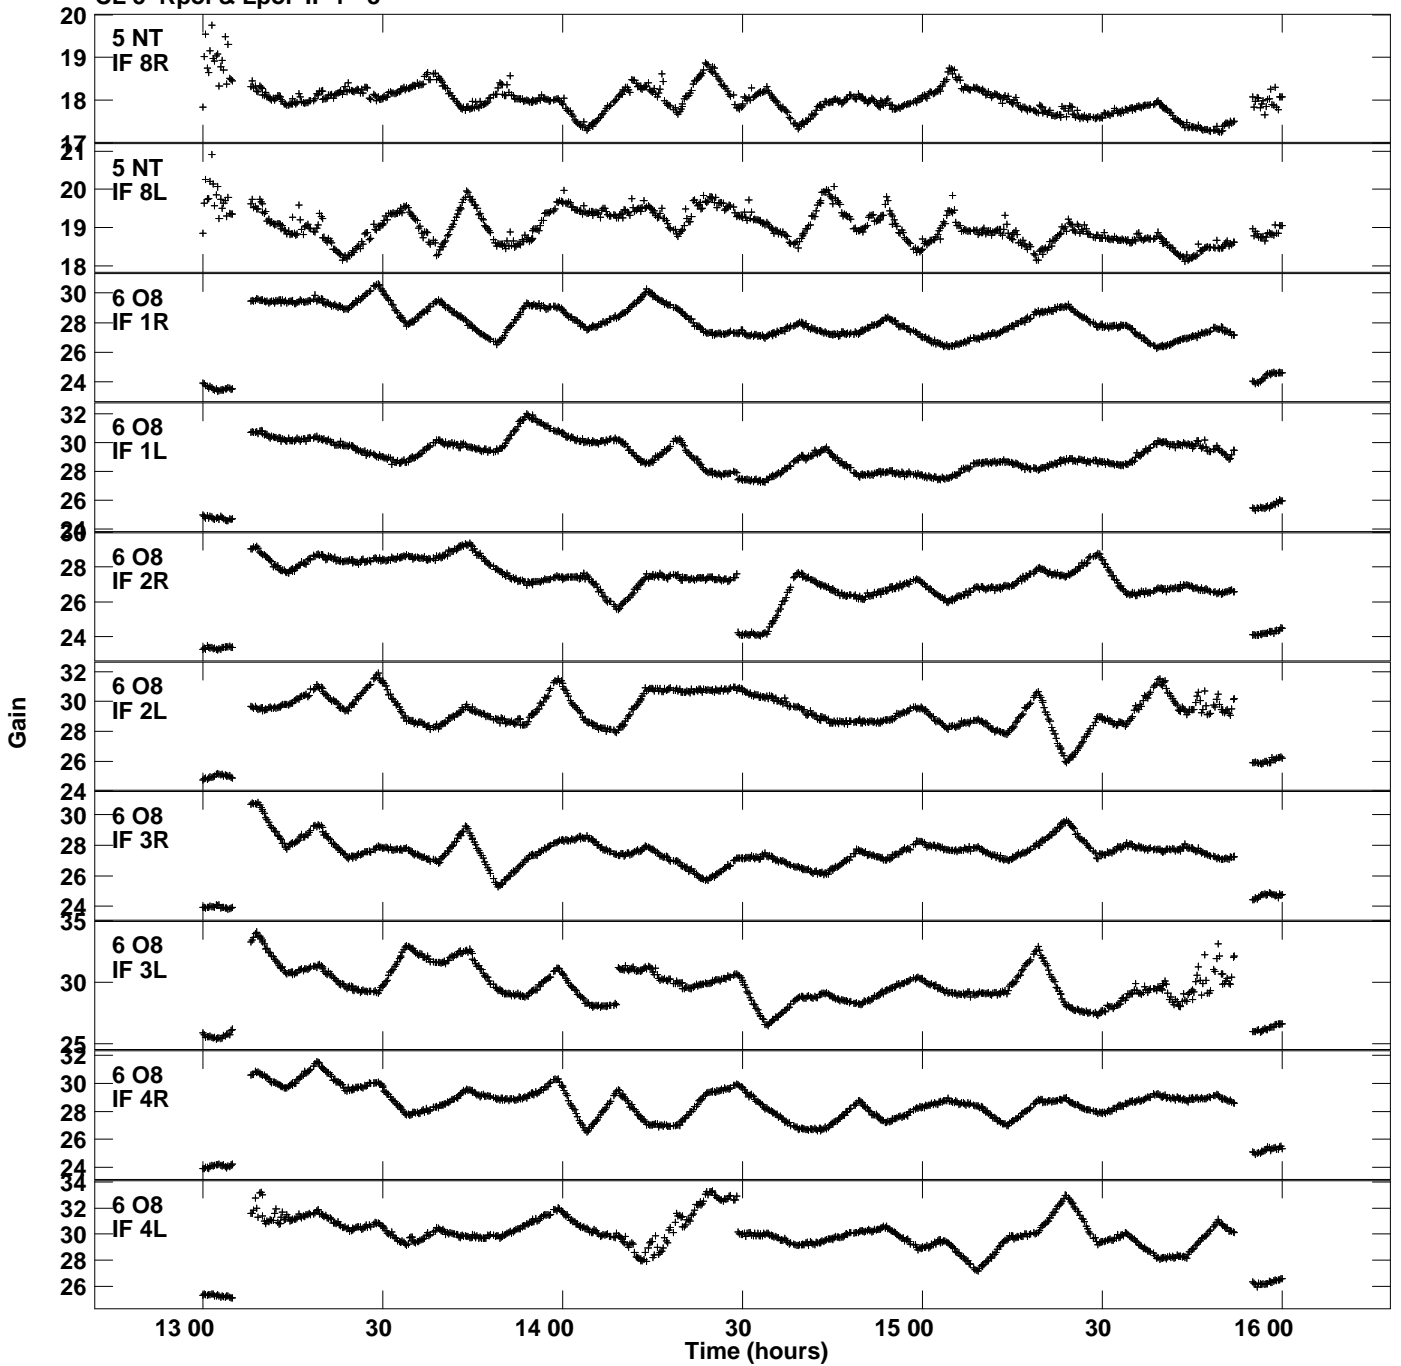

Plot file version 1 created 20-MAR-2023 17:06:46
Gain amp vs UTC time for EC089A_1.TMP.1
CL 5 Rpol & Lpol IF 1 - 8

Plot file version 2 created 20-MAR-2023 17:06:46
Gain amp vs UTC time for EC089A_1.TMP.1
CL 5 Rpol & Lpol IF 1 - 8

Plot file version 3 created 20-MAR-2023 17:06:46
Gain amp vs UTC time for EC089A_1.TMP.1
CL 5 Rpol & Lpol IF 1 - 8

Plot file version 4 created 20-MAR-2023 17:06:46
Gain amp vs UTC time for EC089A_1.TMP.1
CL 5 Rpol & Lpol IF 1 - 8

Plot file version 5 created 20-MAR-2023 17:06:46
Gain amp vs UTC time for EC089A_1.TMP.1
CL 5 Rpol & Lpol IF 1 - 8

Plot file version 7 created 20-MAR-2023 17:06:46
Gain amp vs UTC time for EC089A_1.TMP.1
CL 5 Rpol & Lpol IF 1 - 8

Plot file version 8 created 20-MAR-2023 17:06:46
Gain amp vs UTC time for EC089A_1.TMP.1
CL 5 Rpol & Lpol IF 1 - 8

Plot file version 9 created 20-MAR-2023 17:06:46
Gain amp vs UTC time for EC089A_1.TMP.1
CL 5 Rpol & Lpol IF 1 - 8