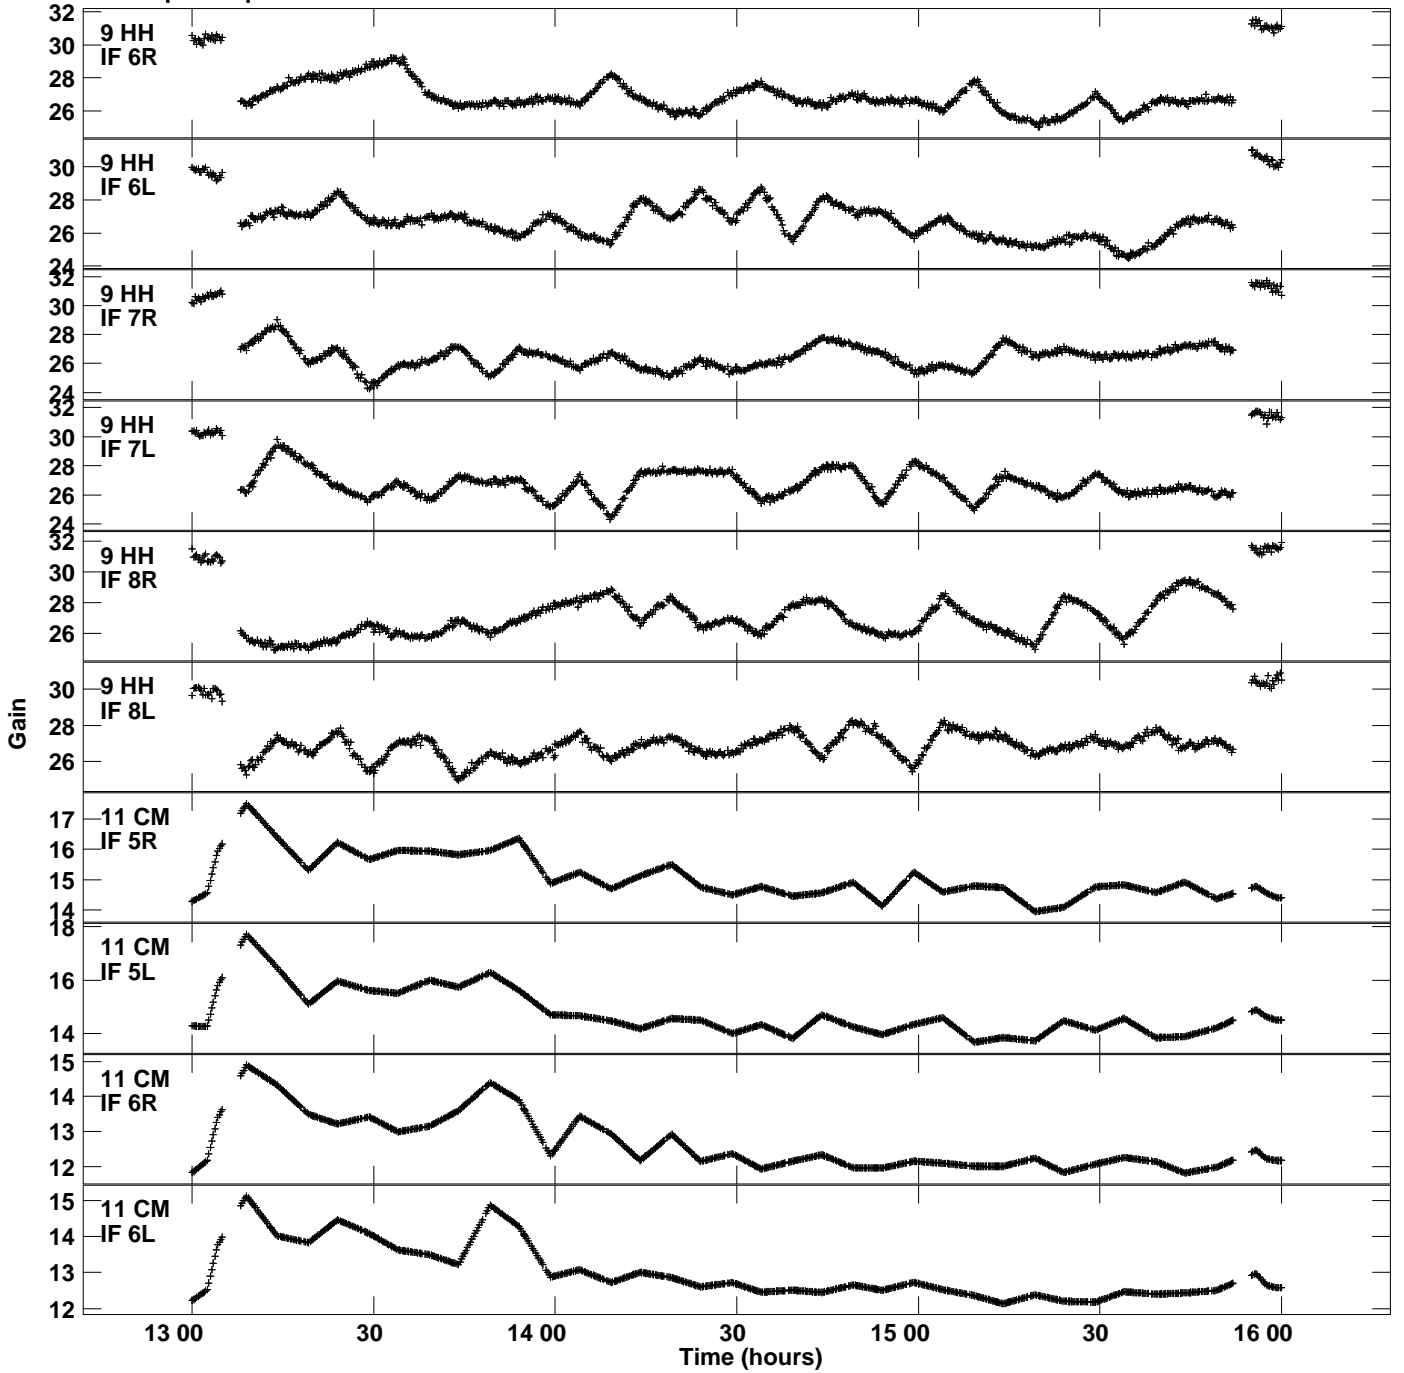

Plot file version 14 created 20-MAR-2023 17:06:46
Gain amp vs UTC time for EC089A_1.TMP.1
CL 5 Rpol & Lpol IF 1 - 8