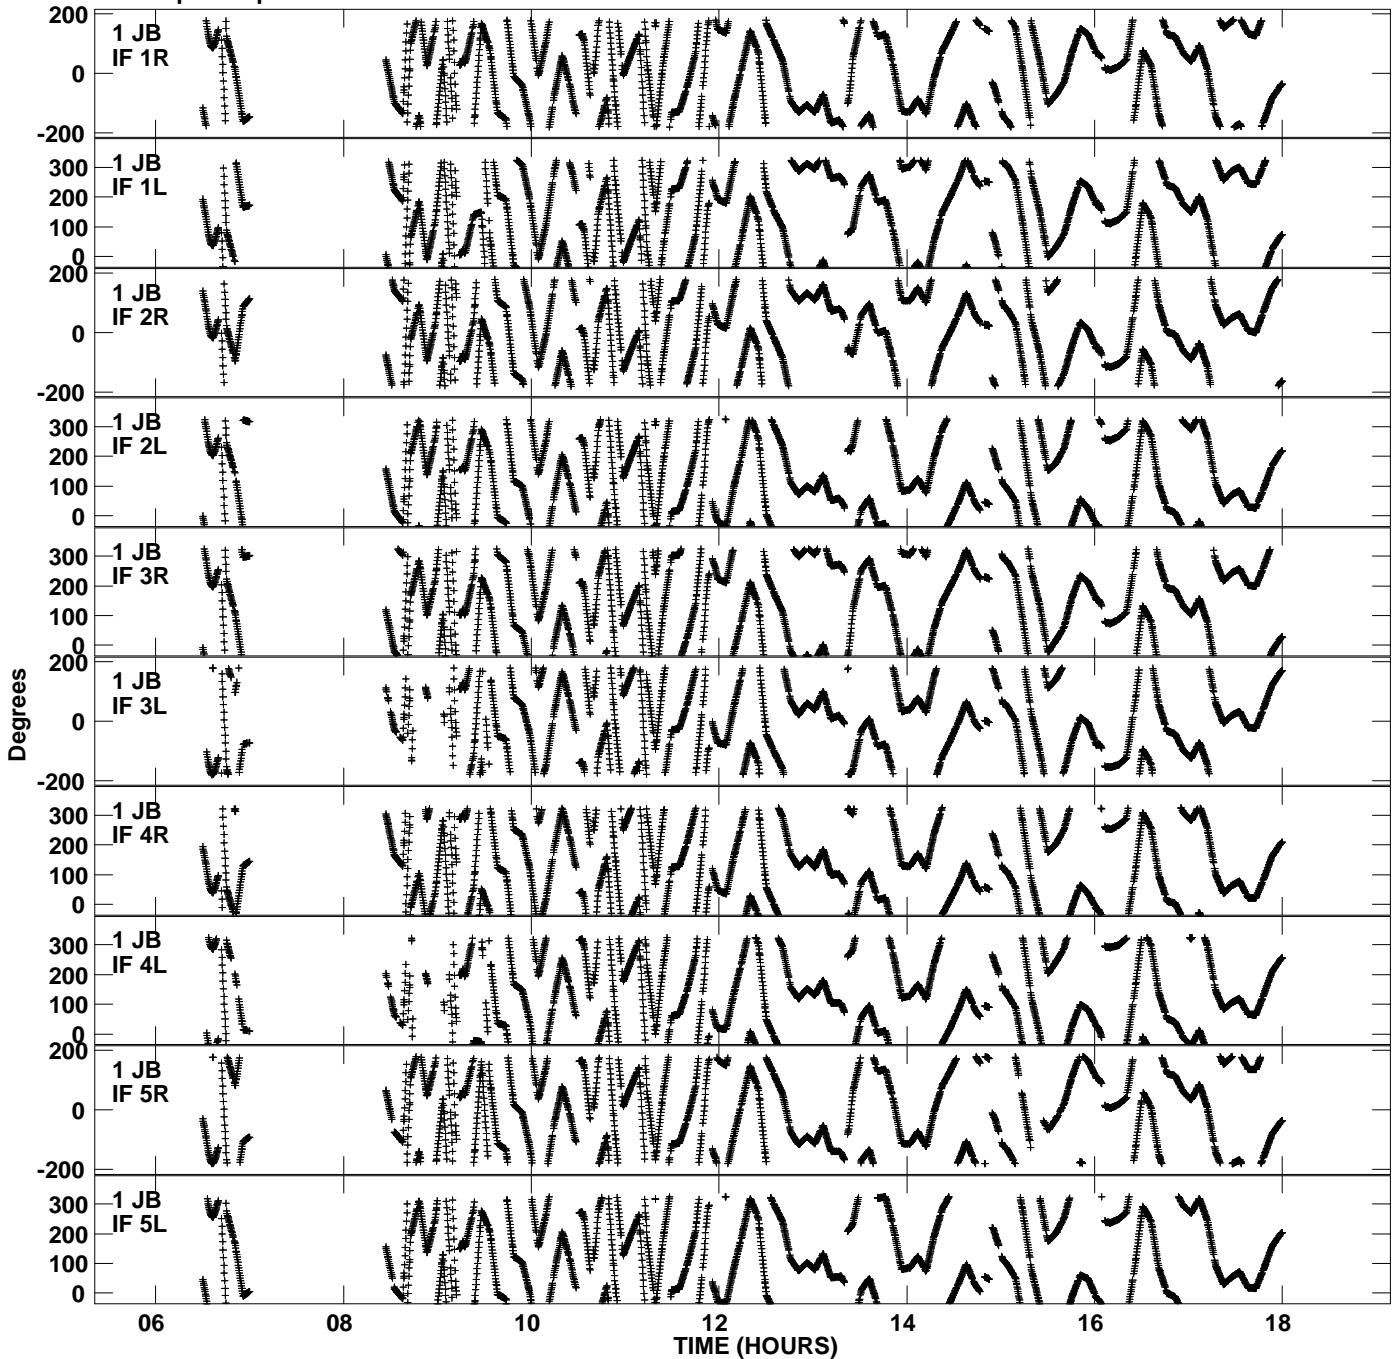

Plot file version 1 created 30-MAR-2013 21:46:37
Gain phs vs UTC time for ED039.UVDATA.1
CL 3 Rpol & Lpol IF 1 - 8

Plot file version 2 created 30-MAR-2013 21:46:37
Gain phs vs UTC time for ED039.UVDATA.1
CL 3 Rpol & Lpol IF 1 - 8

Plot file version 3 created 30-MAR-2013 21:46:37
Gain phs vs UTC time for ED039.UVDATA.1
CL 3 Rpol & Lpol IF 1 - 8

Plot file version 4 created 30-MAR-2013 21:46:37
Gain phs vs UTC time for ED039.UVDATA.1
CL 3 Rpol & Lpol IF 1 - 8

Plot file version 5 created 30-MAR-2013 21:46:37
Gain phs vs UTC time for ED039.UVDATA.1
CL 3 Rpol & Lpol IF 1 - 8

Plot file version 6 created 30-MAR-2013 21:46:37
Gain phs vs UTC time for ED039.UVDATA.1
CL 3 Rpol & Lpol IF 1 - 8

Plot file version 7 created 30-MAR-2013 21:46:37
Gain phs vs UTC time for ED039.UVDATA.1
CL 3 Rpol & Lpol IF 1 - 8

Plot file version 8 created 30-MAR-2013 21:46:37
Gain phs vs UTC time for ED039.UVDATA.1
CL 3 Rpol & Lpol IF 1 - 8