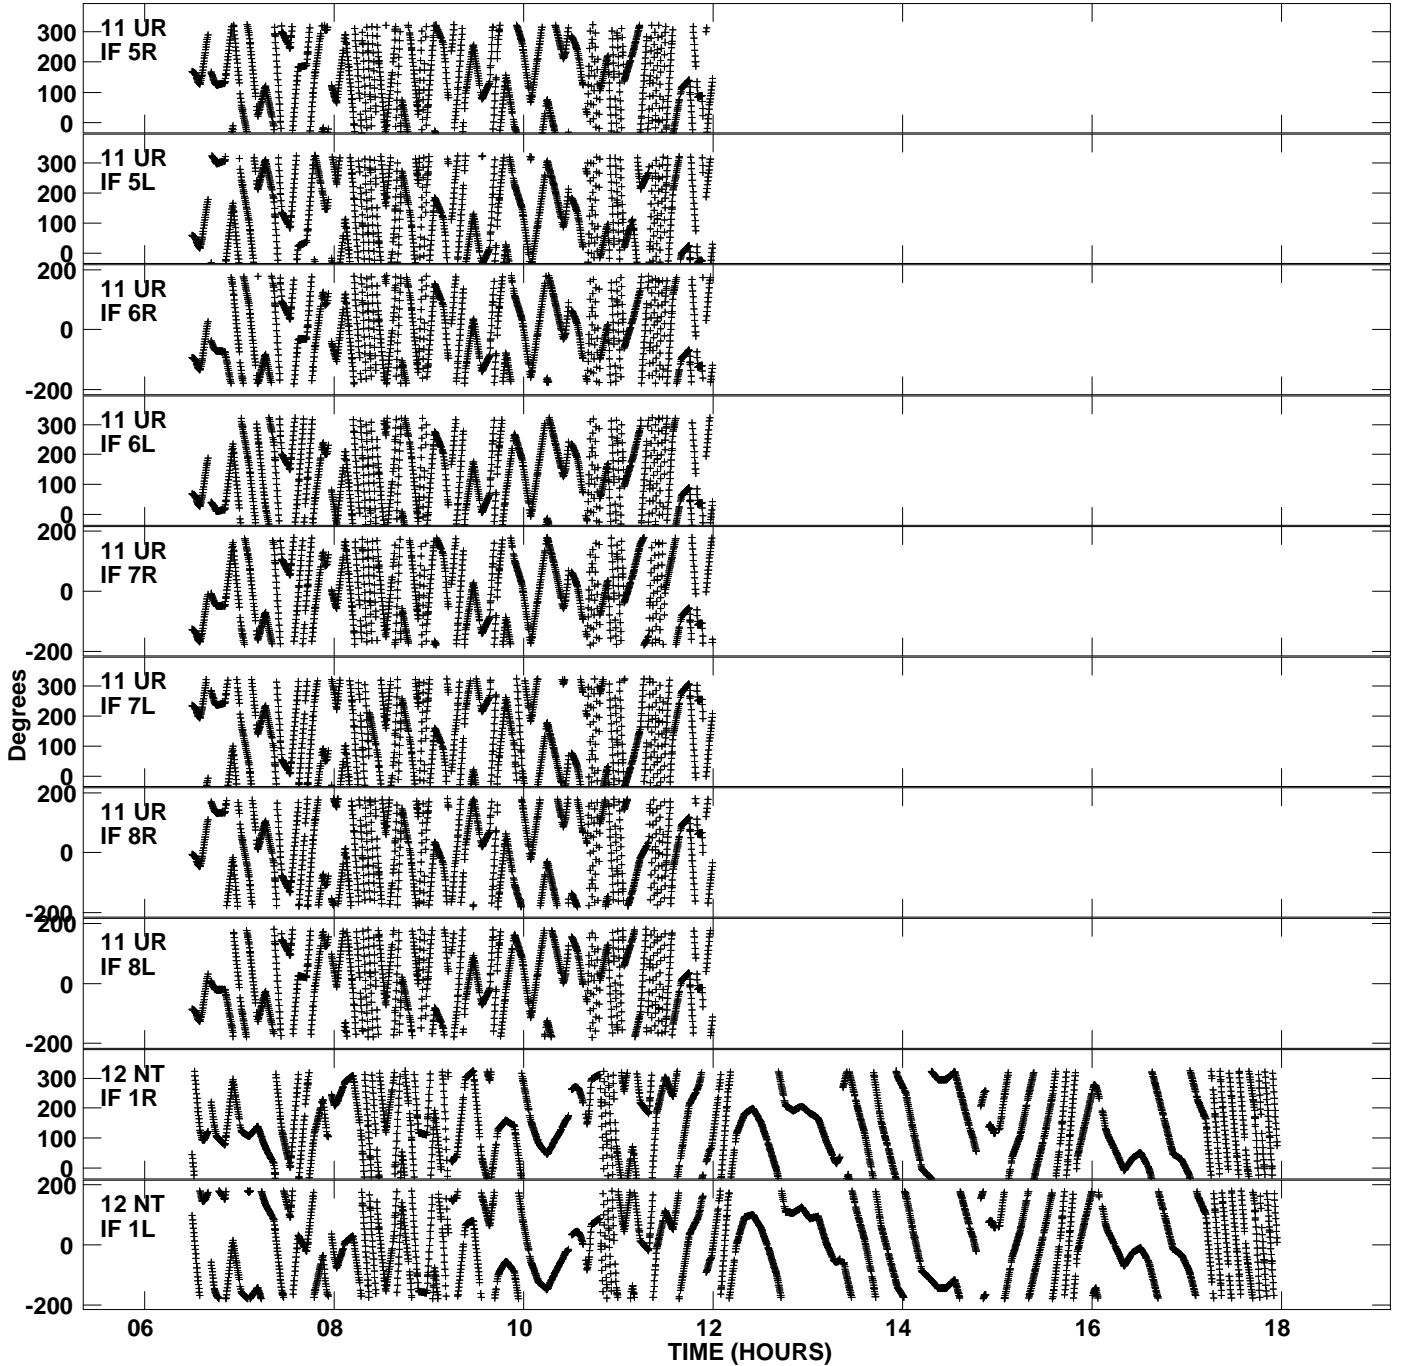

Plot file version 13 created 30-MAR-2013 21:46:37
Gain phs vs UTC time for ED039.UVDATA.1
CL 3 Rpol & Lpol IF 1 - 8