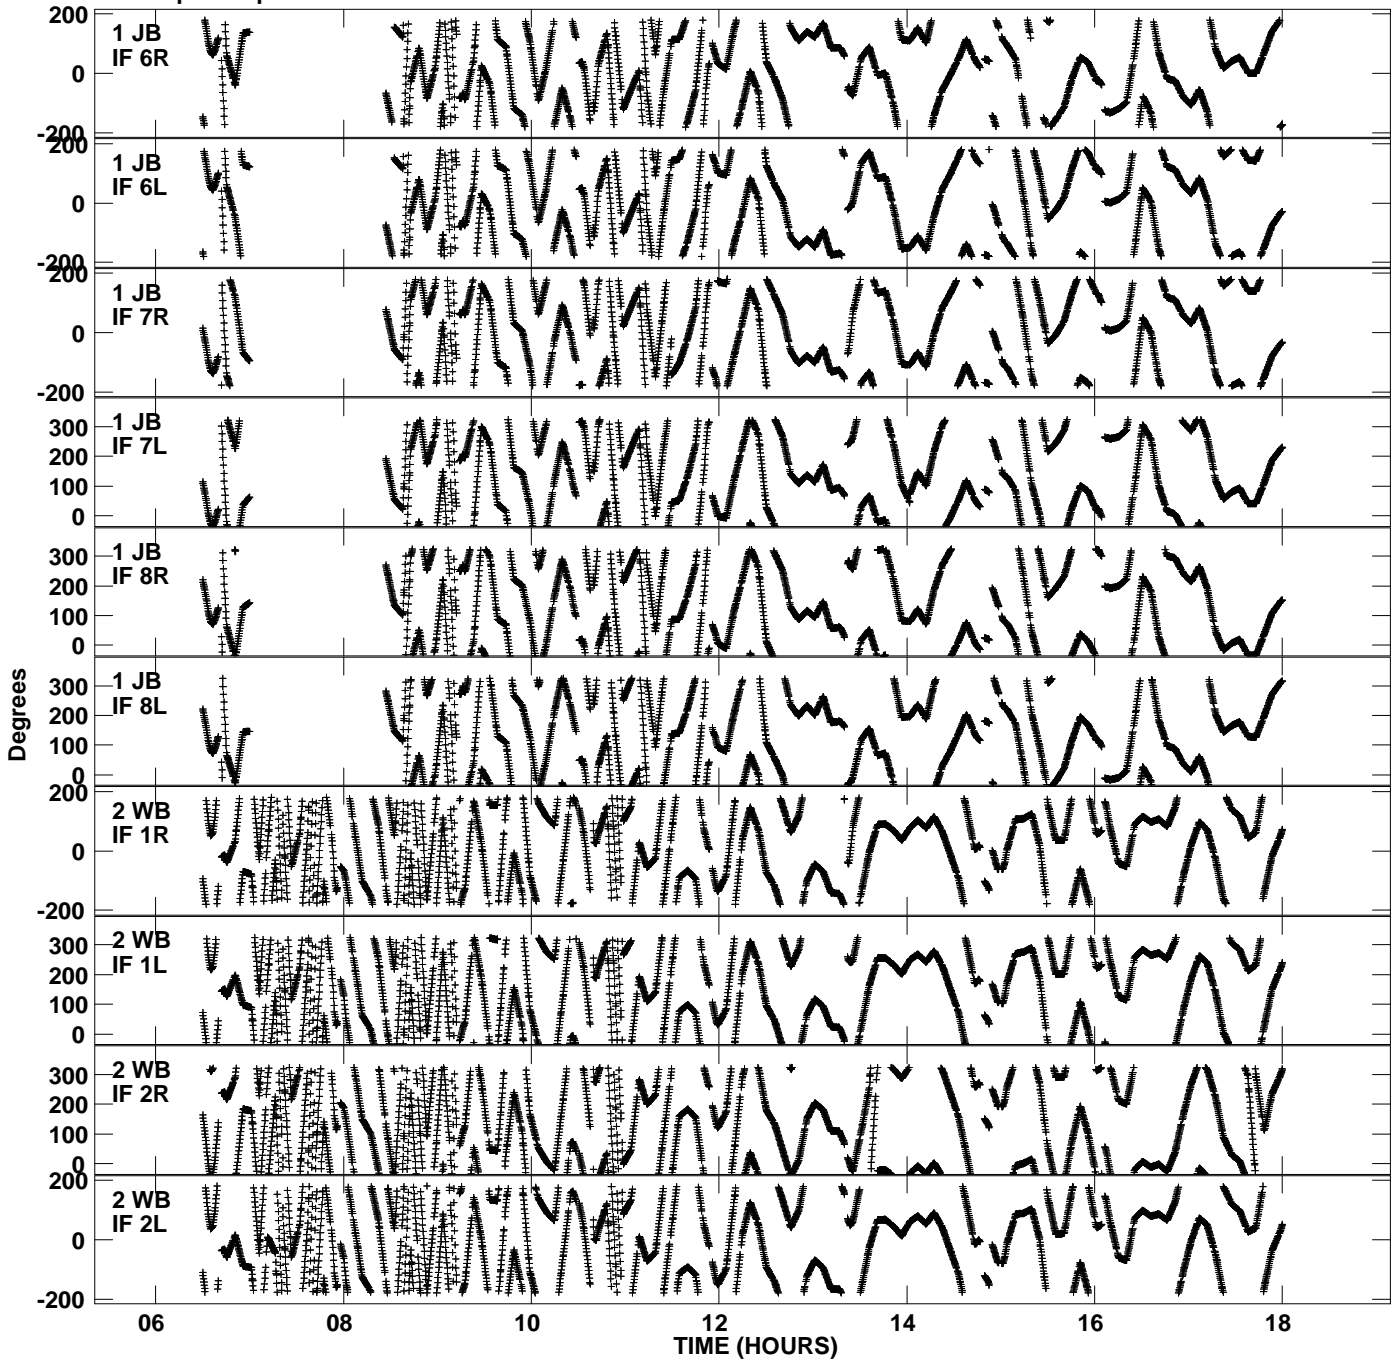

Plot file version 1 created 30-MAR-2013 21:46:37
Gain phs vs UTC time for ED039.UVDATA.1
CL 3 Rpol & Lpol IF 1 - 8

Plot file version 2 created 30-MAR-2013 21:46:37
Gain phs vs UTC time for ED039.UVDATA.1
CL 3 Rpol & Lpol IF 1 - 8

Plot file version 3 created 30-MAR-2013 21:46:37
Gain phs vs UTC time for ED039.UVDATA.1
CL 3 Rpol & Lpol IF 1 - 8

Plot file version 4 created 30-MAR-2013 21:46:37
Gain phs vs UTC time for ED039.UVDATA.1
CL 3 Rpol & Lpol IF 1 - 8

Plot file version 5 created 30-MAR-2013 21:46:37
Gain phs vs UTC time for ED039.UVDATA.1
CL 3 Rpol & Lpol IF 1 - 8

Plot file version 6 created 30-MAR-2013 21:46:37
Gain phs vs UTC time for ED039.UVDATA.1
CL 3 Rpol & Lpol IF 1 - 8

Plot file version 7 created 30-MAR-2013 21:46:37
Gain phs vs UTC time for ED039.UVDATA.1
CL 3 Rpol & Lpol IF 1 - 8

Plot file version 8 created 30-MAR-2013 21:46:37
Gain phs vs UTC time for ED039.UVDATA.1
CL 3 Rpol & Lpol IF 1 - 8