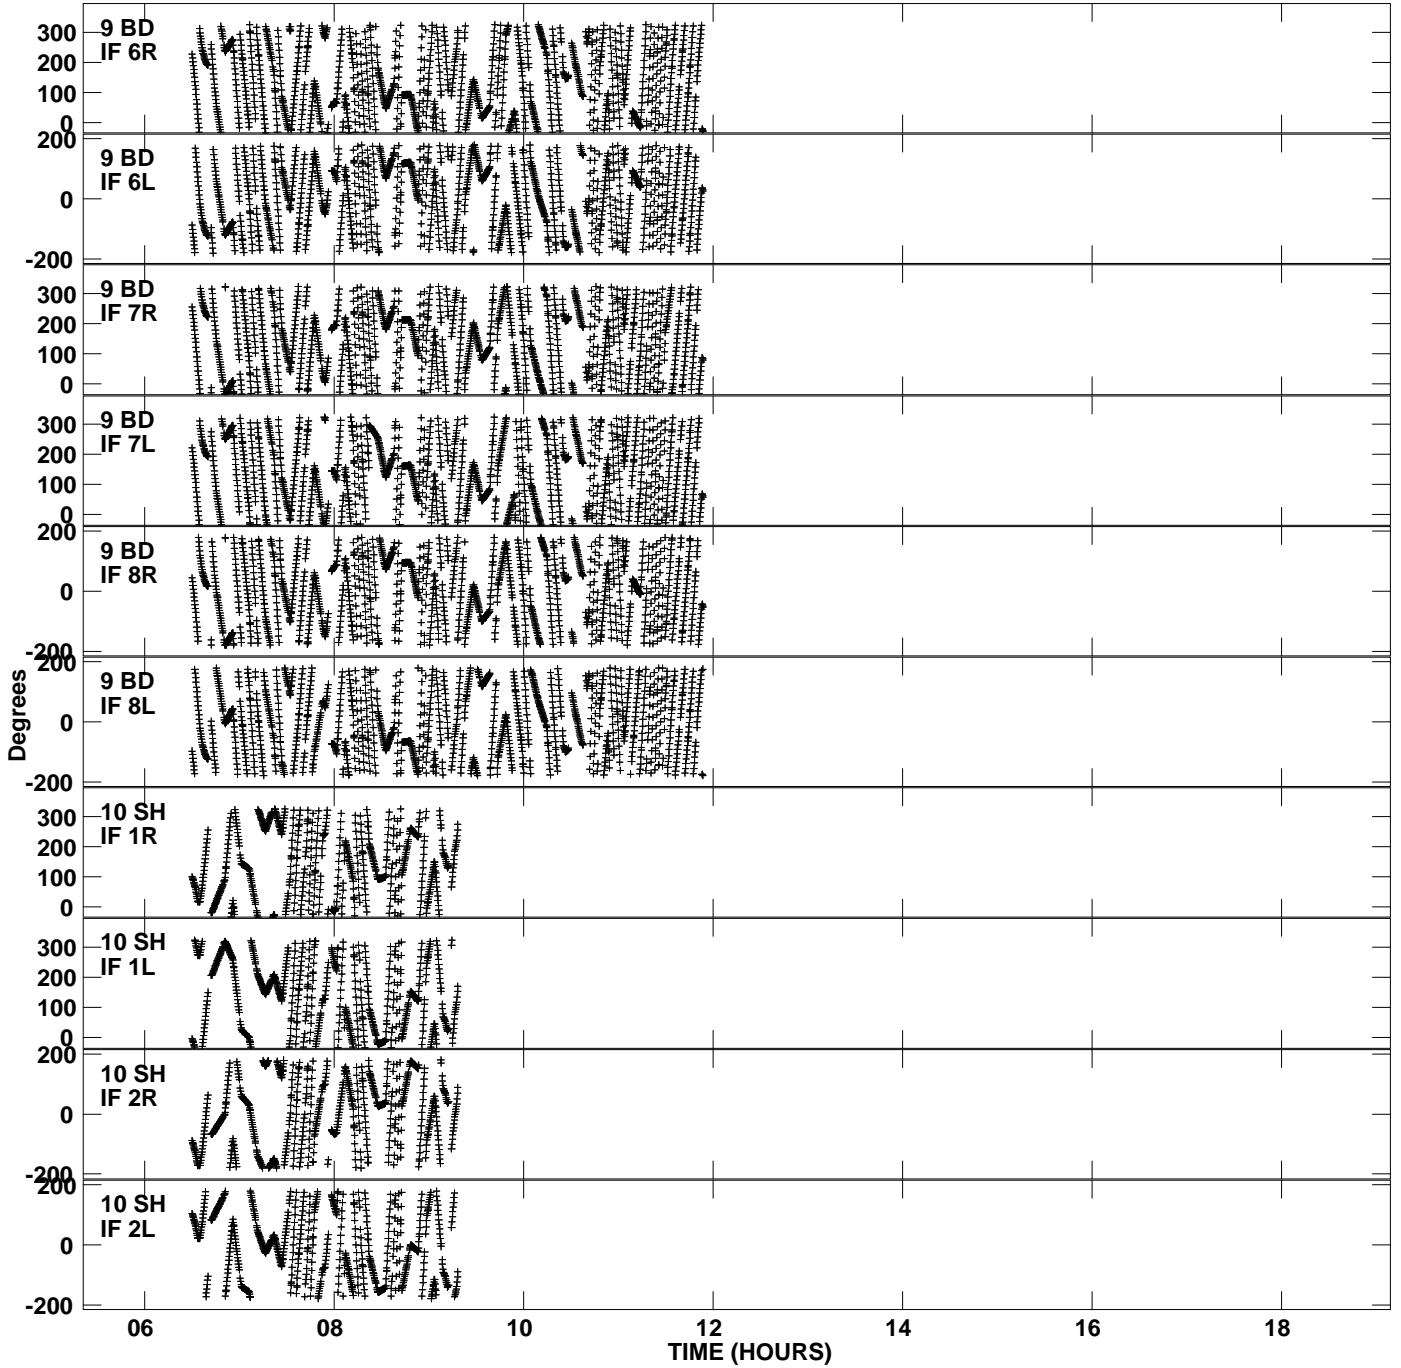

Plot file version 7 created 30-MAR-2013 21:46:37
Gain phs vs UTC time for ED039.UVDATA.1
CL 3 Rpol & Lpol IF 1 - 8

Plot file version 8 created 30-MAR-2013 21:46:37
Gain phs vs UTC time for ED039.UVDATA.1
CL 3 Rpol & Lpol IF 1 - 8

Plot file version 9 created 30-MAR-2013 21:46:37
Gain phs vs UTC time for ED039.UVDATA.1
CL 3 Rpol & Lpol IF 1 - 8

Plot file version 10 created 30-MAR-2013 21:46:37
Gain phs vs UTC time for ED039.UVDATA.1
CL 3 Rpol & Lpol IF 1 - 8