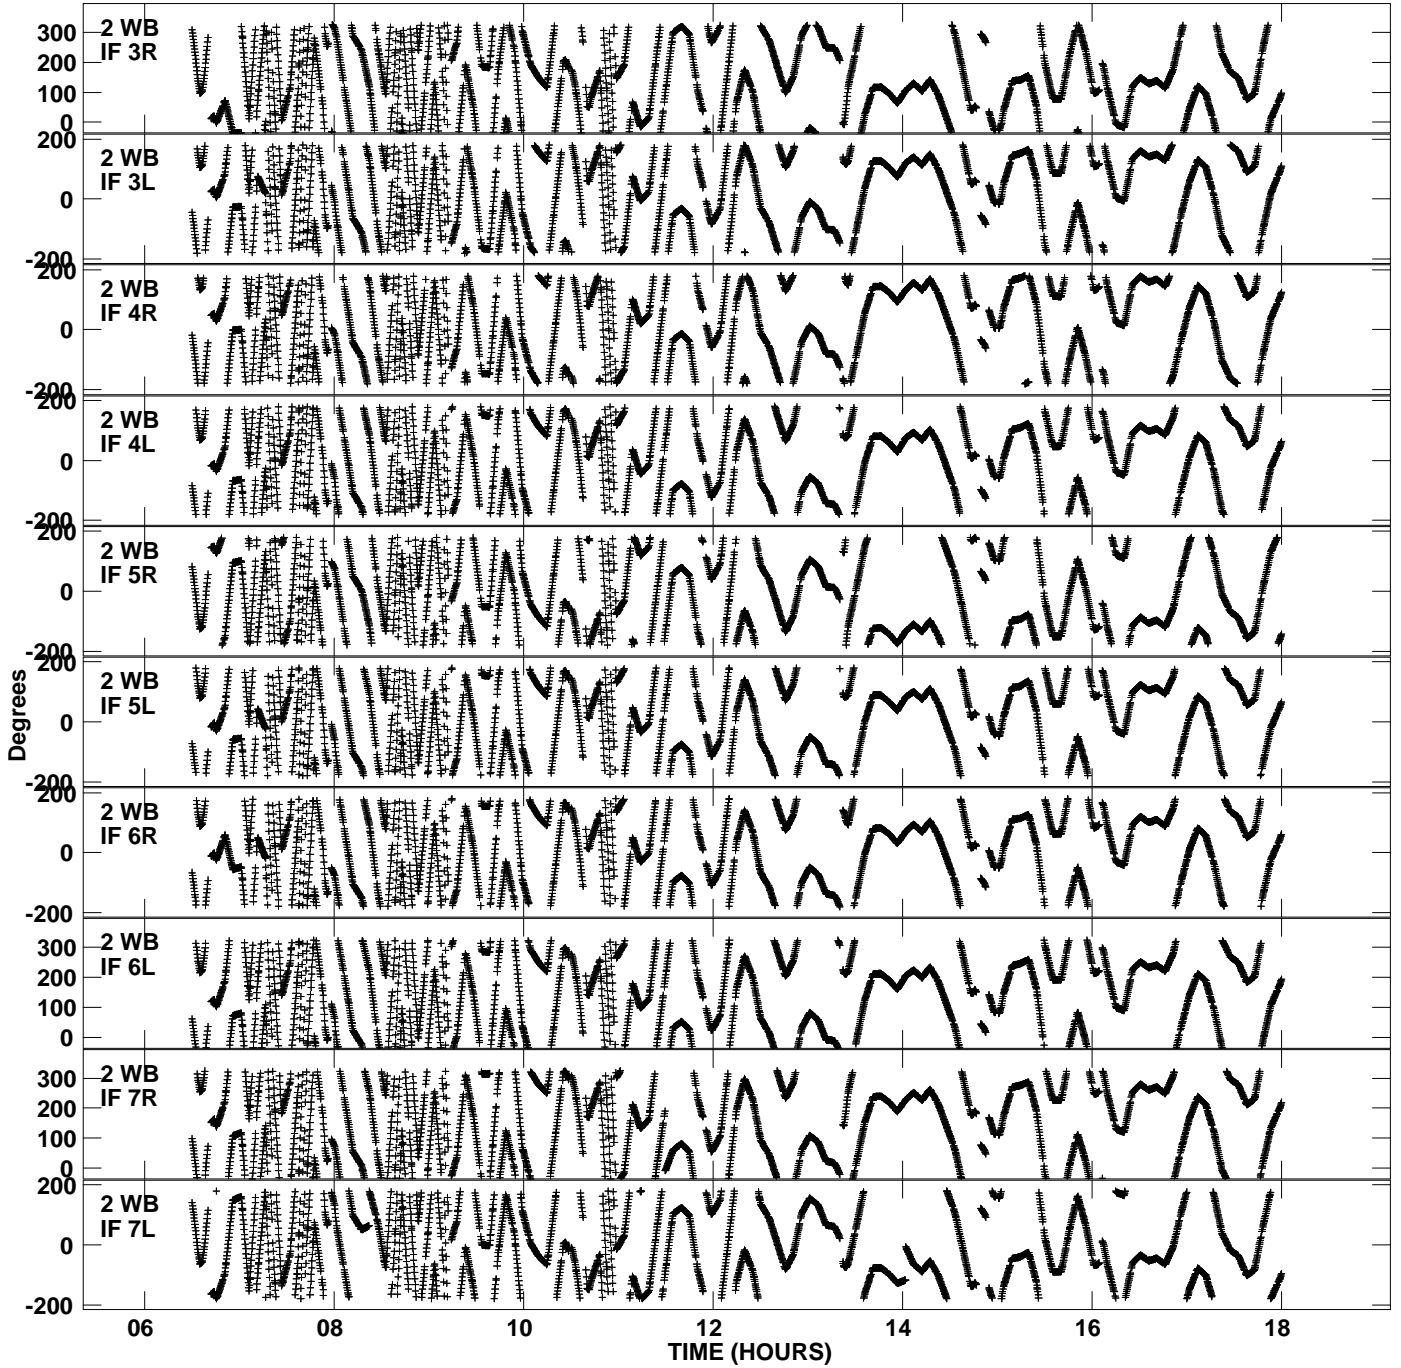

Plot file version 1 created 30-MAR-2013 21:46:37
Gain phs vs UTC time for ED039.UVDATA.1
CL 3 Rpol & Lpol IF 1 - 8

Plot file version 2 created 30-MAR-2013 21:46:37
Gain phs vs UTC time for ED039.UVDATA.1
CL 3 Rpol & Lpol IF 1 - 8

Plot file version 3 created 30-MAR-2013 21:46:37
Gain phs vs UTC time for ED039.UVDATA.1
CL 3 Rpol & Lpol IF 1 - 8

Plot file version 4 created 30-MAR-2013 21:46:37
Gain phs vs UTC time for ED039.UVDATA.1
CL 3 Rpol & Lpol IF 1 - 8

Plot file version 5 created 30-MAR-2013 21:46:37
Gain phs vs UTC time for ED039.UVDATA.1
CL 3 Rpol & Lpol IF 1 - 8

Plot file version 6 created 30-MAR-2013 21:46:37
Gain phs vs UTC time for ED039.UVDATA.1
CL 3 Rpol & Lpol IF 1 - 8

Plot file version 7 created 30-MAR-2013 21:46:37
Gain phs vs UTC time for ED039.UVDATA.1
CL 3 Rpol & Lpol IF 1 - 8

Plot file version 8 created 30-MAR-2013 21:46:37
Gain phs vs UTC time for ED039.UVDATA.1
CL 3 Rpol & Lpol IF 1 - 8