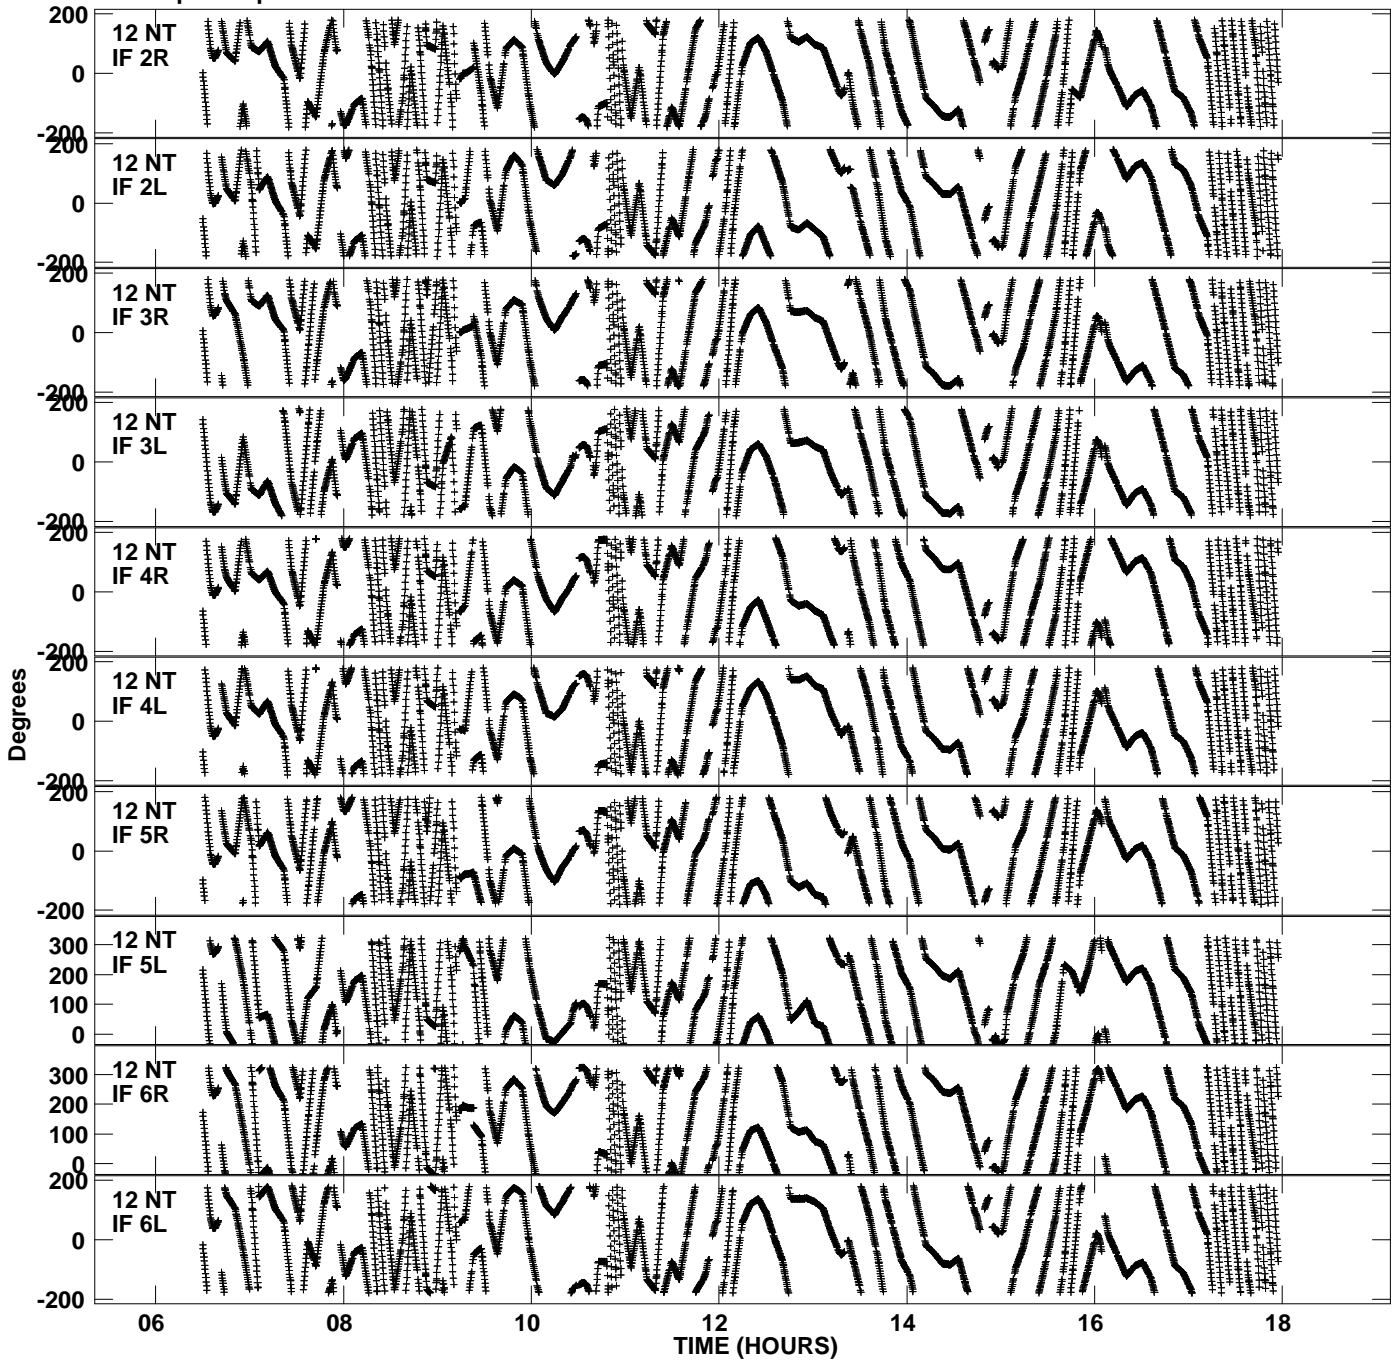

Plot file version 14 created 30-MAR-2013 21:46:37
Gain phs vs UTC time for ED039.UVDATA.1
CL 3 Rpol & Lpol IF 1 - 8