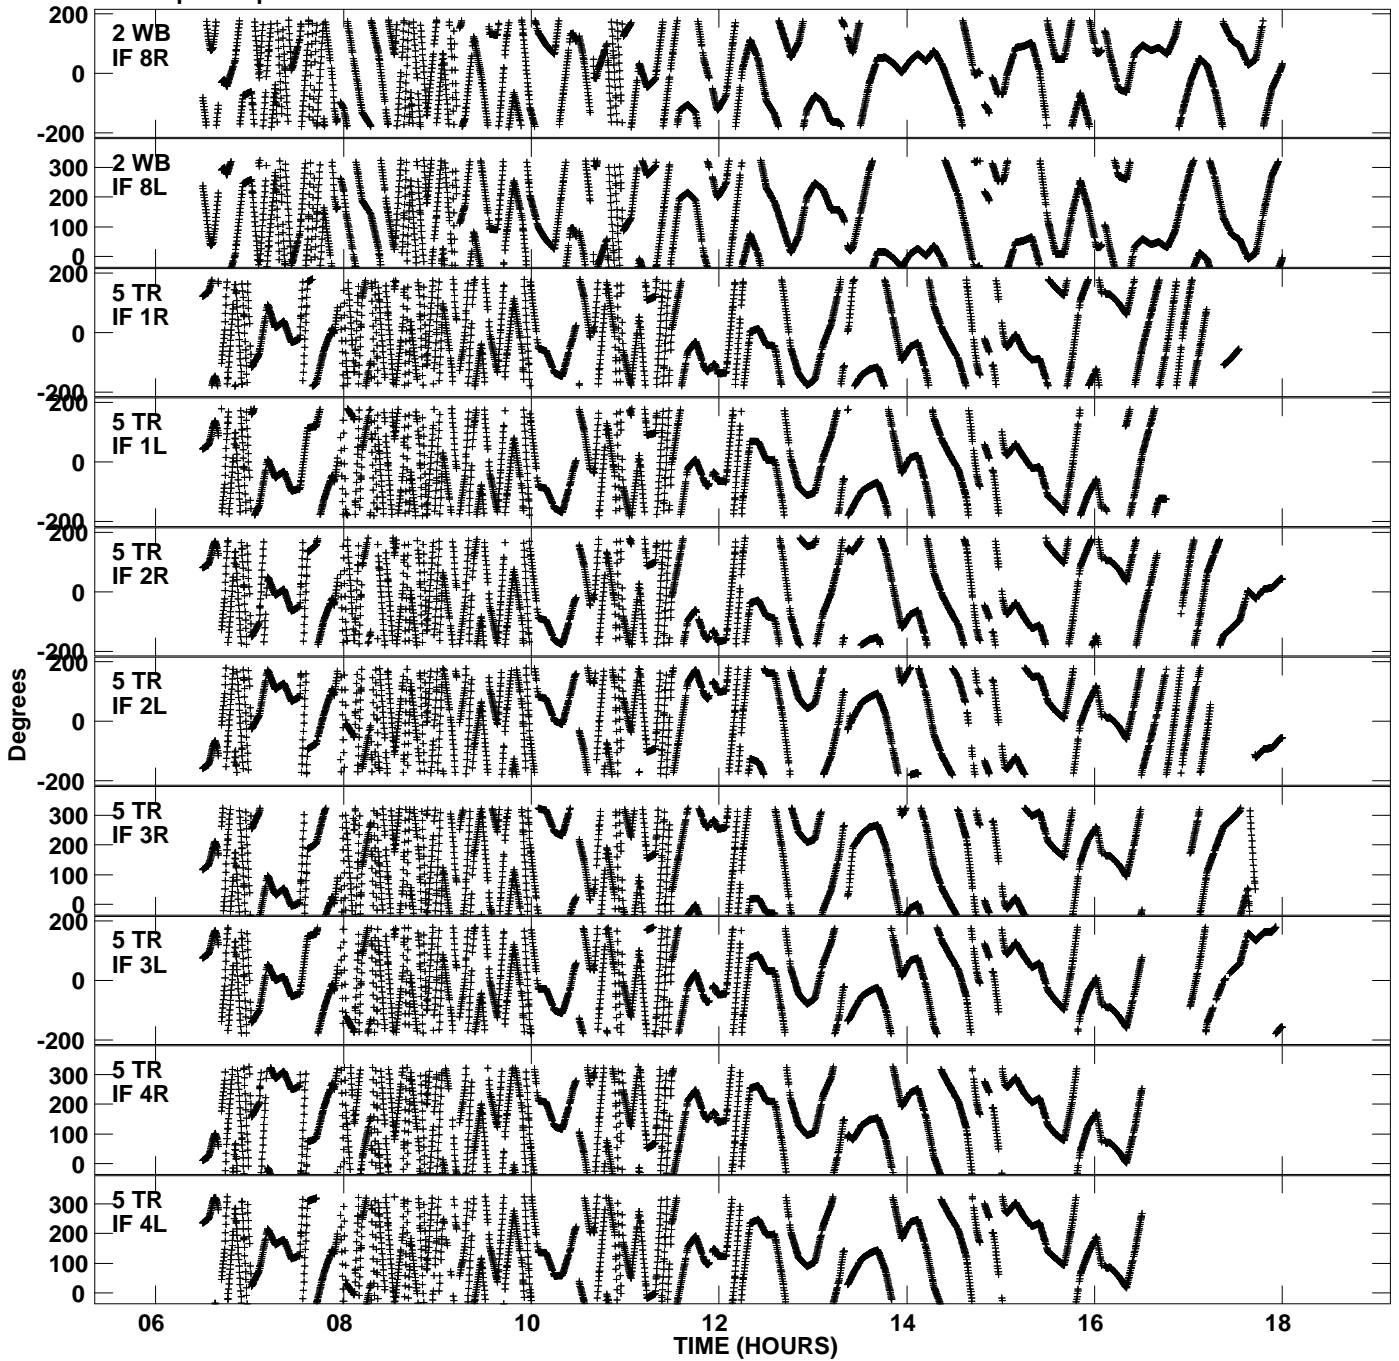

Plot file version 1 created 30-MAR-2013 21:46:37
Gain phs vs UTC time for ED039.UVDATA.1
CL 3 Rpol & Lpol IF 1 - 8

Plot file version 2 created 30-MAR-2013 21:46:37
Gain phs vs UTC time for ED039.UVDATA.1
CL 3 Rpol & Lpol IF 1 - 8

Plot file version 3 created 30-MAR-2013 21:46:37
Gain phs vs UTC time for ED039.UVDATA.1
CL 3 Rpol & Lpol IF 1 - 8

Plot file version 4 created 30-MAR-2013 21:46:37
Gain phs vs UTC time for ED039.UVDATA.1
CL 3 Rpol & Lpol IF 1 - 8

Plot file version 5 created 30-MAR-2013 21:46:37
Gain phs vs UTC time for ED039.UVDATA.1
CL 3 Rpol & Lpol IF 1 - 8

Plot file version 6 created 30-MAR-2013 21:46:37
Gain phs vs UTC time for ED039.UVDATA.1
CL 3 Rpol & Lpol IF 1 - 8

Plot file version 7 created 30-MAR-2013 21:46:37
Gain phs vs UTC time for ED039.UVDATA.1
CL 3 Rpol & Lpol IF 1 - 8

Plot file version 8 created 30-MAR-2013 21:46:37
Gain phs vs UTC time for ED039.UVDATA.1
CL 3 Rpol & Lpol IF 1 - 8