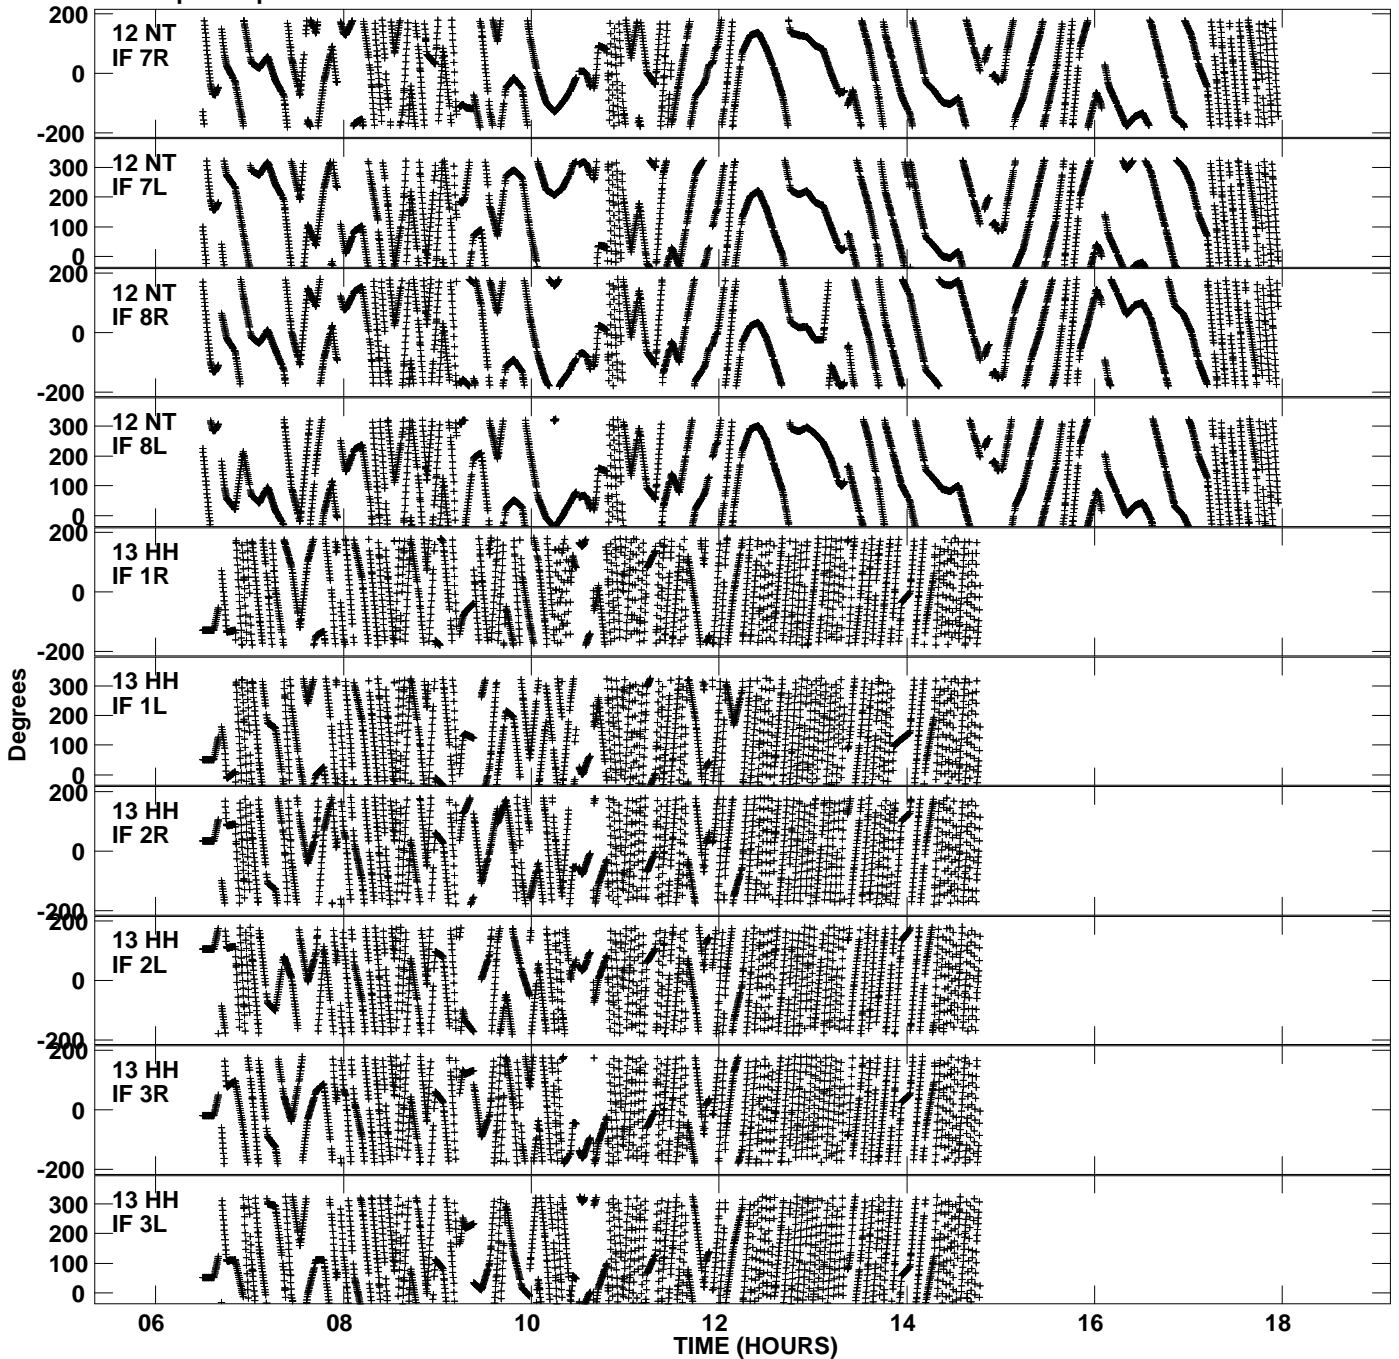

Plot file version 15 created 30-MAR-2013 21:46:37
Gain phs vs UTC time for ED039.UVDATA.1
CL 3 Rpol & Lpol IF 1 - 8