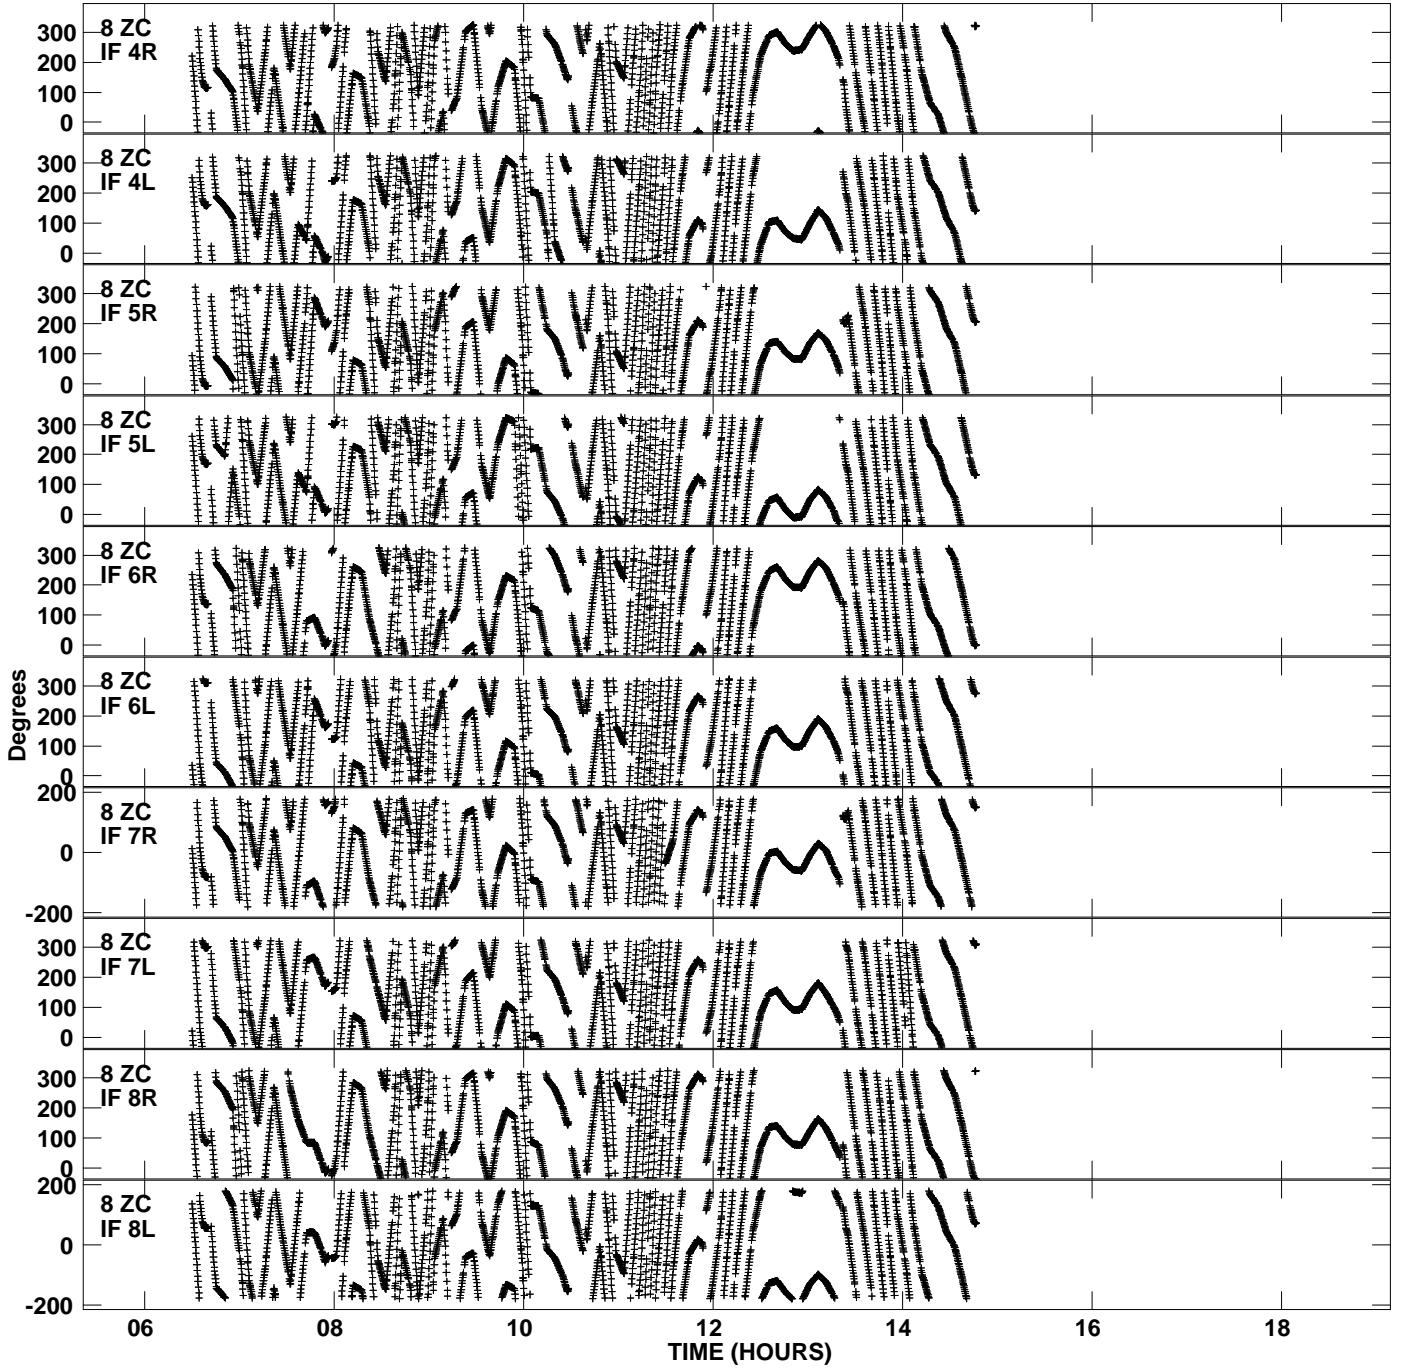

Plot file version 3 created 30-MAR-2013 21:46:37
Gain phs vs UTC time for ED039.UVDATA.1
CL 3 Rpol & Lpol IF 1 - 8

Plot file version 4 created 30-MAR-2013 21:46:37
Gain phs vs UTC time for ED039.UVDATA.1
CL 3 Rpol & Lpol IF 1 - 8

Plot file version 5 created 30-MAR-2013 21:46:37
Gain phs vs UTC time for ED039.UVDATA.1
CL 3 Rpol & Lpol IF 1 - 8

Plot file version 6 created 30-MAR-2013 21:46:37
Gain phs vs UTC time for ED039.UVDATA.1
CL 3 Rpol & Lpol IF 1 - 8

Plot file version 7 created 30-MAR-2013 21:46:37
Gain phs vs UTC time for ED039.UVDATA.1
CL 3 Rpol & Lpol IF 1 - 8

Plot file version 8 created 30-MAR-2013 21:46:37
Gain phs vs UTC time for ED039.UVDATA.1
CL 3 Rpol & Lpol IF 1 - 8

Plot file version 9 created 30-MAR-2013 21:46:37
Gain phs vs UTC time for ED039.UVDATA.1
CL 3 Rpol & Lpol IF 1 - 8

Plot file version 10 created 30-MAR-2013 21:46:37
Gain phs vs UTC time for ED039.UVDATA.1
CL 3 Rpol & Lpol IF 1 - 8