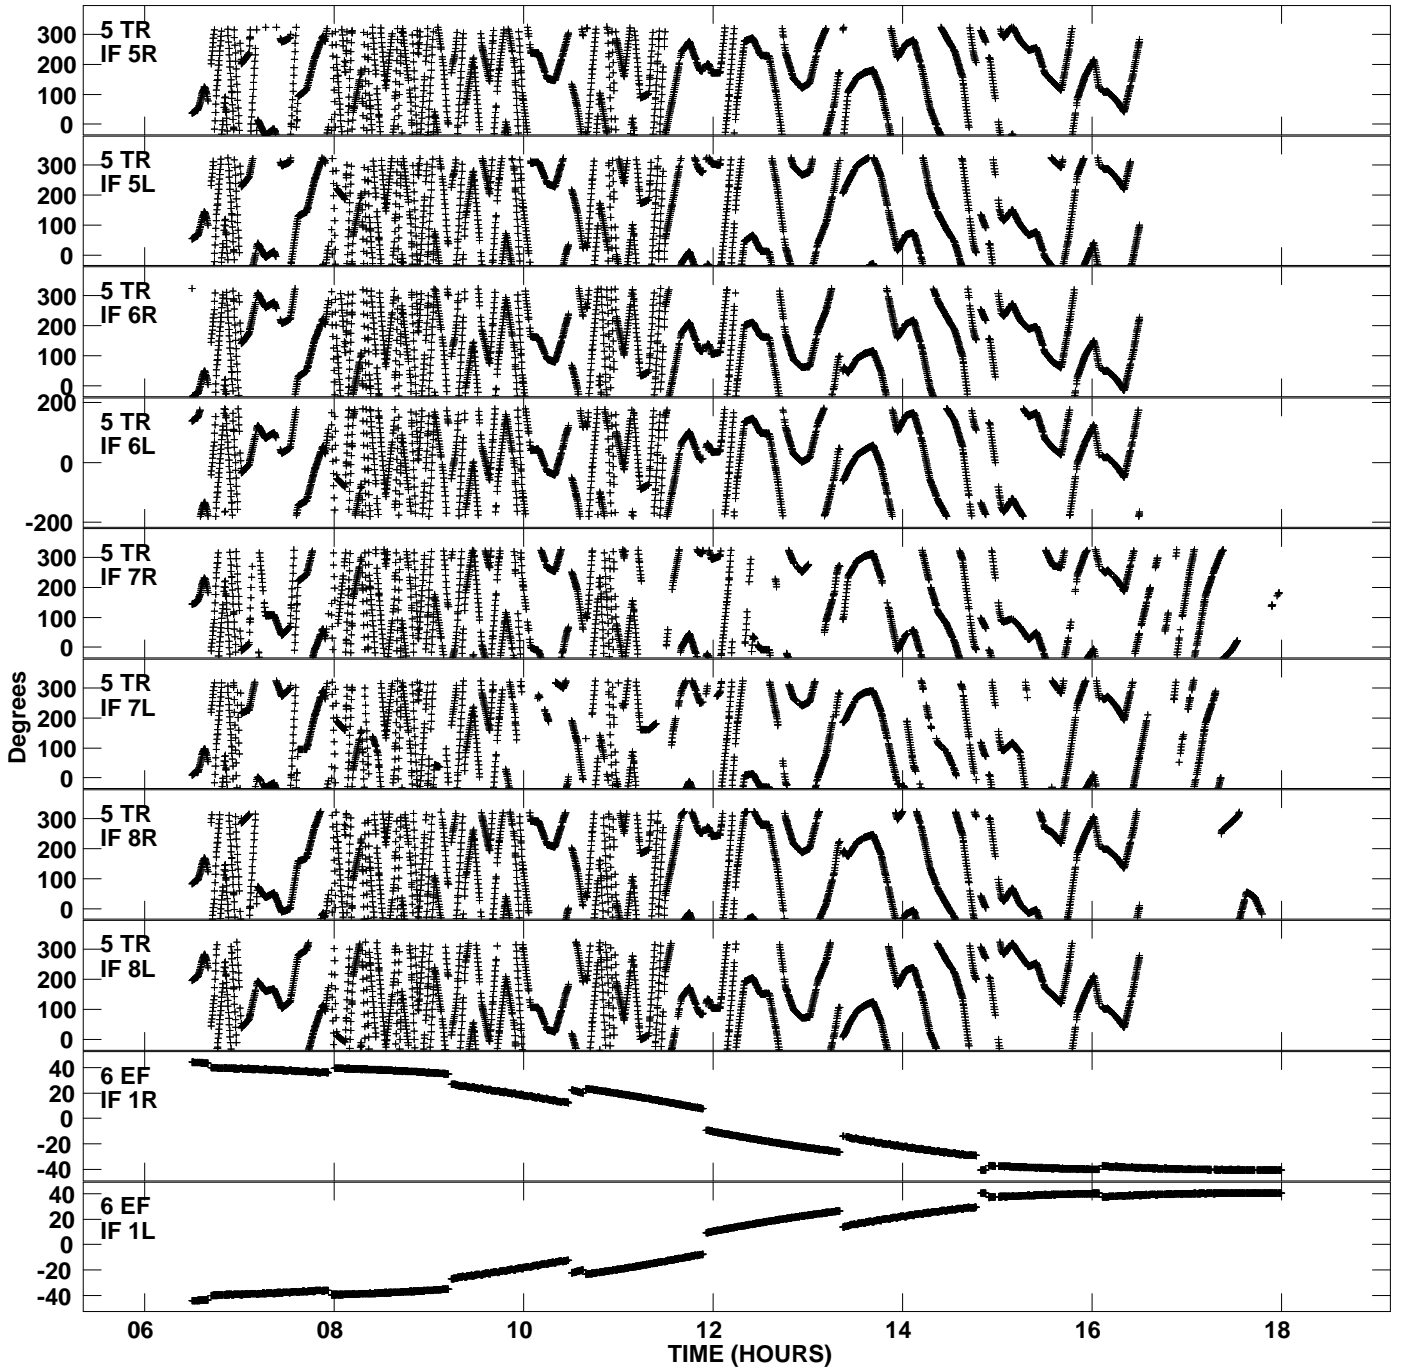

Plot file version 1 created 30-MAR-2013 21:46:37
Gain phs vs UTC time for ED039.UVDATA.1
CL 3 Rpol & Lpol IF 1 - 8

Plot file version 2 created 30-MAR-2013 21:46:37
Gain phs vs UTC time for ED039.UVDATA.1
CL 3 Rpol & Lpol IF 1 - 8

Plot file version 3 created 30-MAR-2013 21:46:37
Gain phs vs UTC time for ED039.UVDATA.1
CL 3 Rpol & Lpol IF 1 - 8

Plot file version 4 created 30-MAR-2013 21:46:37
Gain phs vs UTC time for ED039.UVDATA.1
CL 3 Rpol & Lpol IF 1 - 8

Plot file version 5 created 30-MAR-2013 21:46:37
Gain phs vs UTC time for ED039.UVDATA.1
CL 3 Rpol & Lpol IF 1 - 8

Plot file version 6 created 30-MAR-2013 21:46:37
Gain phs vs UTC time for ED039.UVDATA.1
CL 3 Rpol & Lpol IF 1 - 8

Plot file version 7 created 30-MAR-2013 21:46:37
Gain phs vs UTC time for ED039.UVDATA.1
CL 3 Rpol & Lpol IF 1 - 8

Plot file version 8 created 30-MAR-2013 21:46:37
Gain phs vs UTC time for ED039.UVDATA.1
CL 3 Rpol & Lpol IF 1 - 8