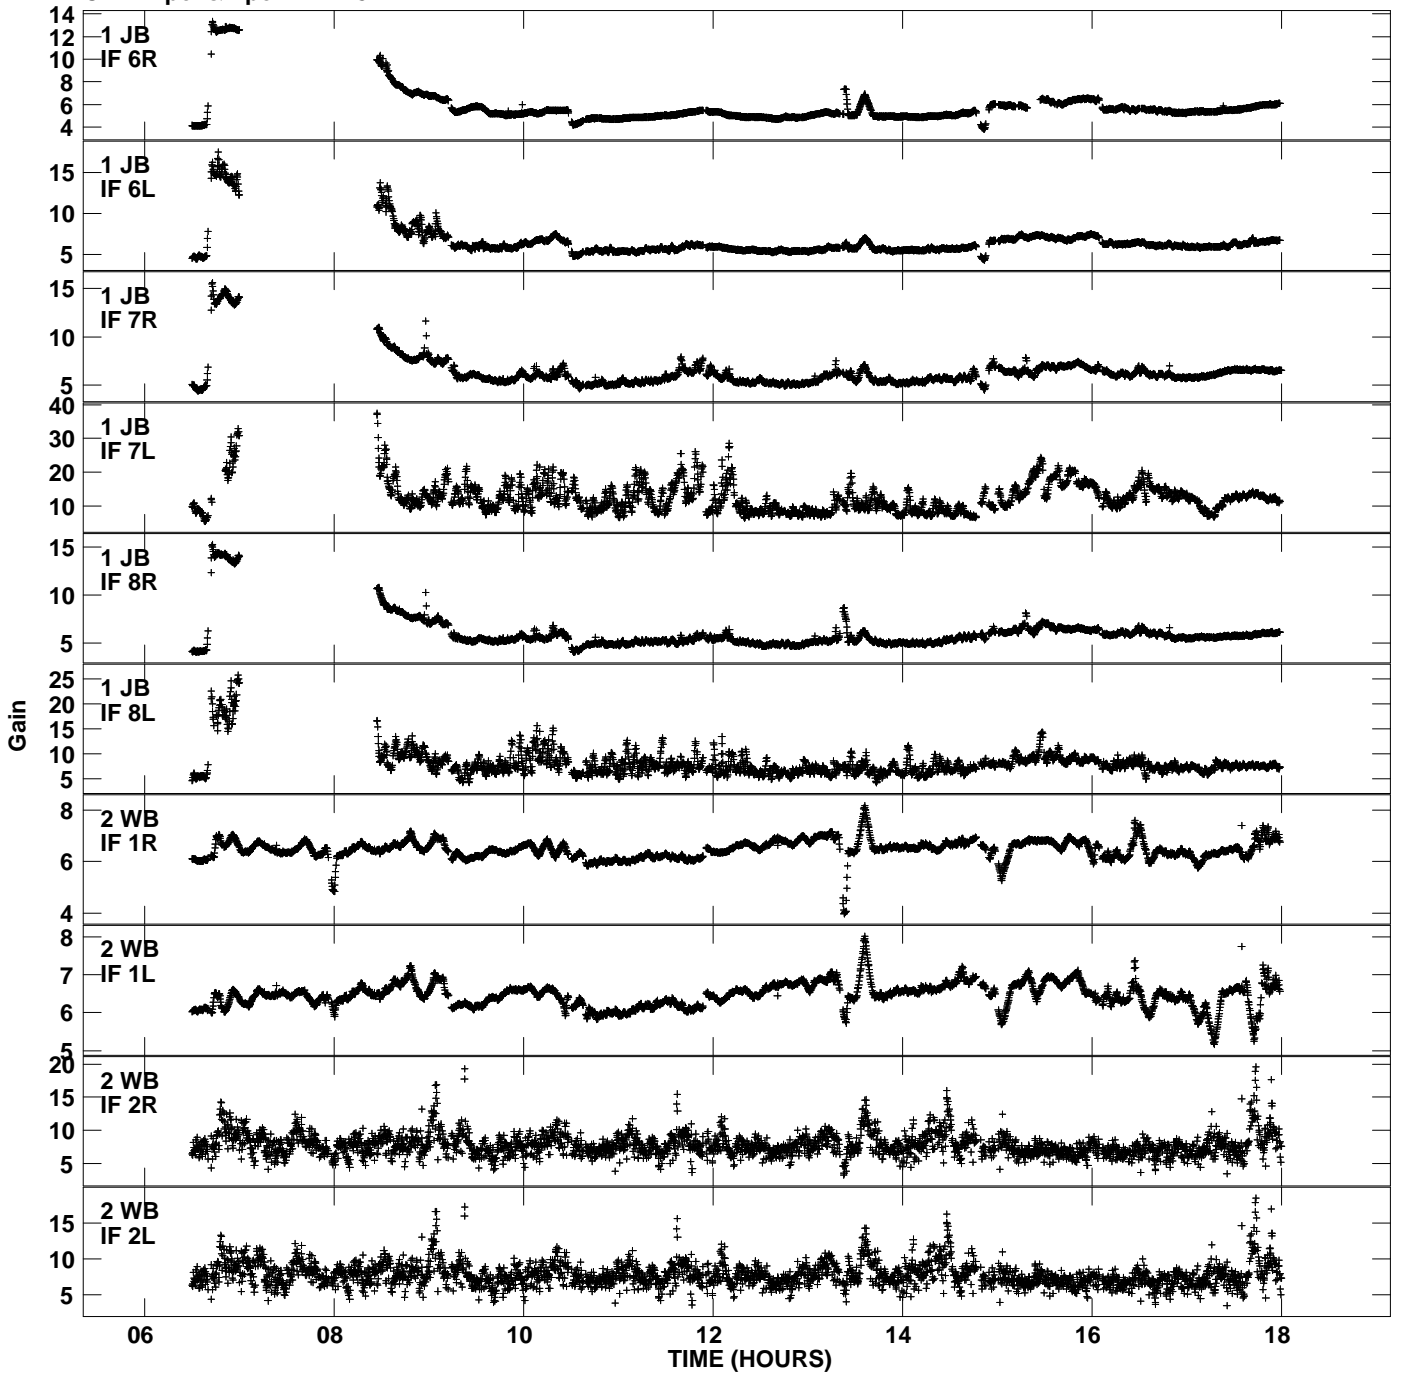

Plot file version 1 created 30-MAR-2013 22:48:37
Gain amp vs UTC time for ED039.TMP.1
CL 4 Rpol & Lpol IF 1 - 8

Plot file version 2 created 30-MAR-2013 22:48:37
Gain amp vs UTC time for ED039.TMP.1
CL 4 Rpol & Lpol IF 1 - 8

Plot file version 3 created 30-MAR-2013 22:48:37
Gain amp vs UTC time for ED039.TMP.1
CL 4 Rpol & Lpol IF 1 - 8

Plot file version 4 created 30-MAR-2013 22:48:37
Gain amp vs UTC time for ED039.TMP.1
CL 4 Rpol & Lpol IF 1 - 8

Plot file version 5 created 30-MAR-2013 22:48:37
Gain amp vs UTC time for ED039.TMP.1
CL 4 Rpol & Lpol IF 1 - 8

Plot file version 6 created 30-MAR-2013 22:48:37
Gain amp vs UTC time for ED039.TMP.1
CL 4 Rpol & Lpol IF 1 - 8

Plot file version 7 created 30-MAR-2013 22:48:37
Gain amp vs UTC time for ED039.TMP.1
CL 4 Rpol & Lpol IF 1 - 8

Plot file version 8 created 30-MAR-2013 22:48:37
Gain amp vs UTC time for ED039.TMP.1
CL 4 Rpol & Lpol IF 1 - 8