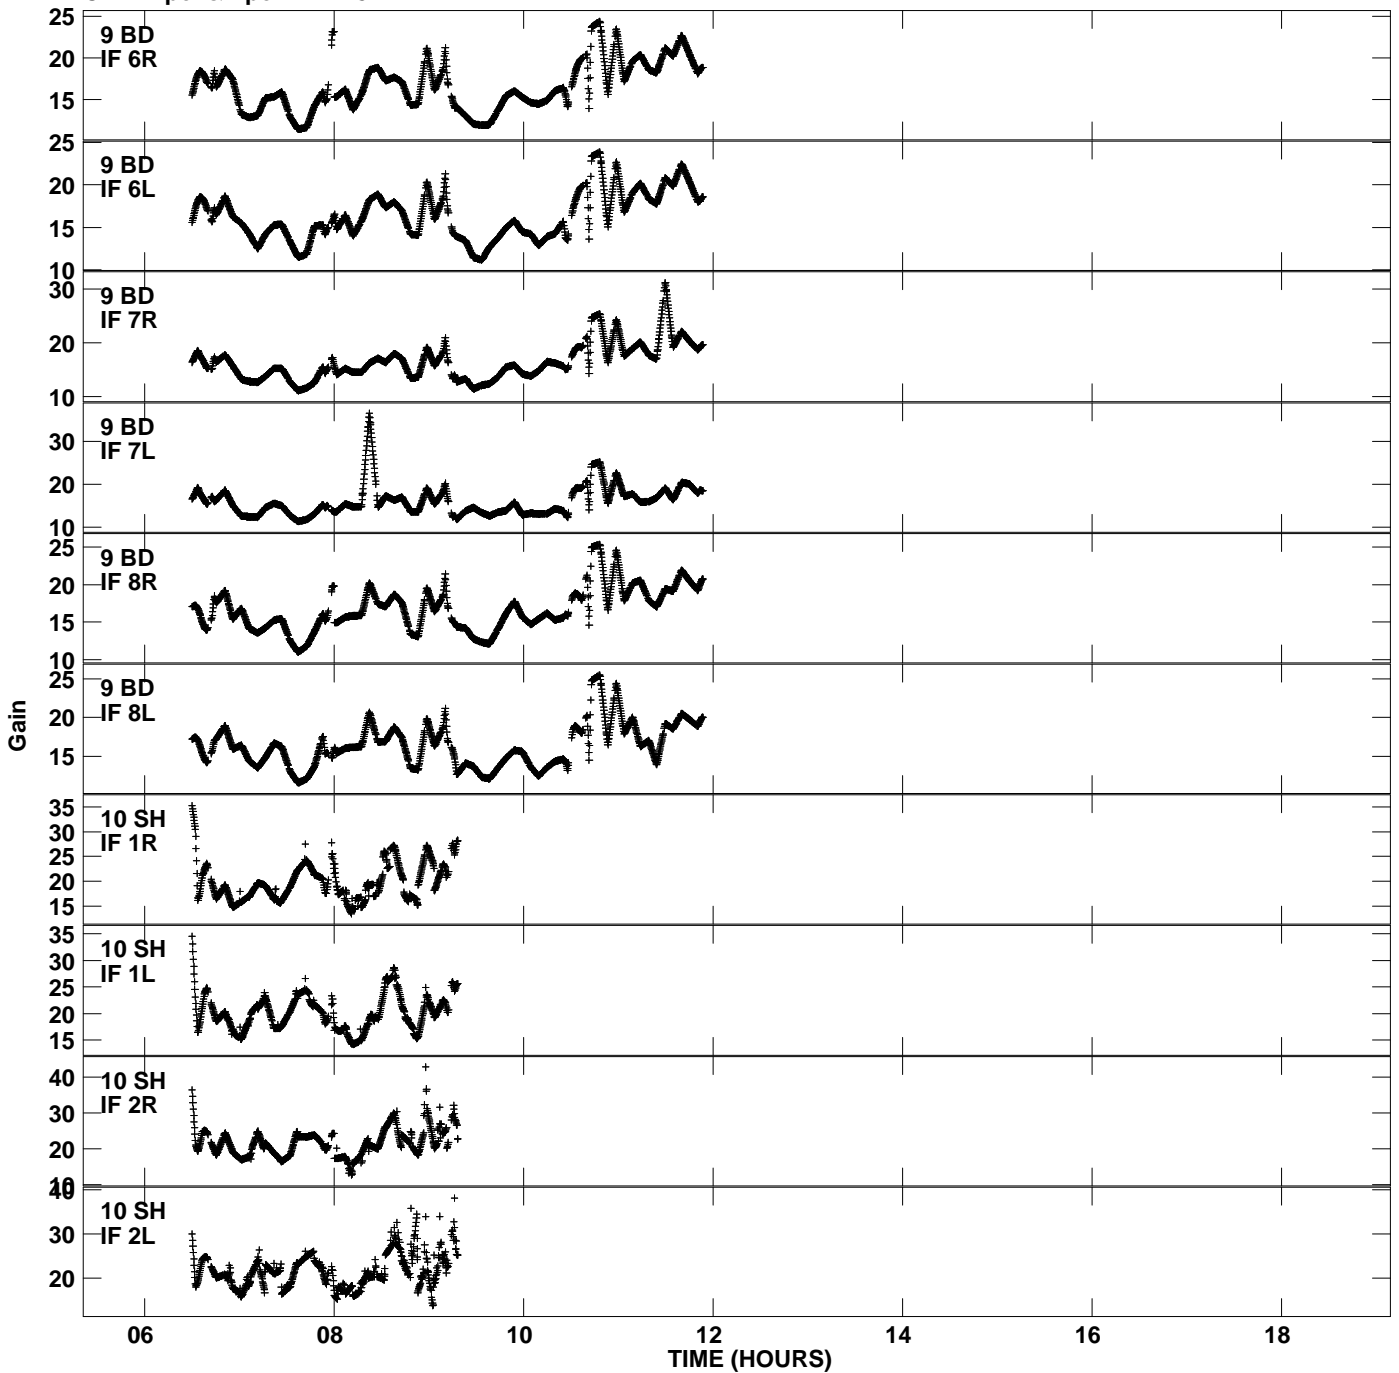

Plot file version 7 created 30-MAR-2013 22:48:37
Gain amp vs UTC time for ED039.TMP.1
CL 4 Rpol & Lpol IF 1 - 8

Plot file version 8 created 30-MAR-2013 22:48:37
Gain amp vs UTC time for ED039.TMP.1
CL 4 Rpol & Lpol IF 1 - 8

Plot file version 9 created 30-MAR-2013 22:48:37
Gain amp vs UTC time for ED039.TMP.1
CL 4 Rpol & Lpol IF 1 - 8

Plot file version 10 created 30-MAR-2013 22:48:37
Gain amp vs UTC time for ED039.TMP.1
CL 4 Rpol & Lpol IF 1 - 8

Plot file version 11 created 30-MAR-2013 22:48:37
Gain amp vs UTC time for ED039.TMP.1
CL 4 Rpol & Lpol IF 1 - 8

Plot file version 12 - created 30-MAR-2013 22:48:37
Gain amp vs UTC time for ED039.TMP.1
CL 4 Rpol & Lpol IF 1 - 8