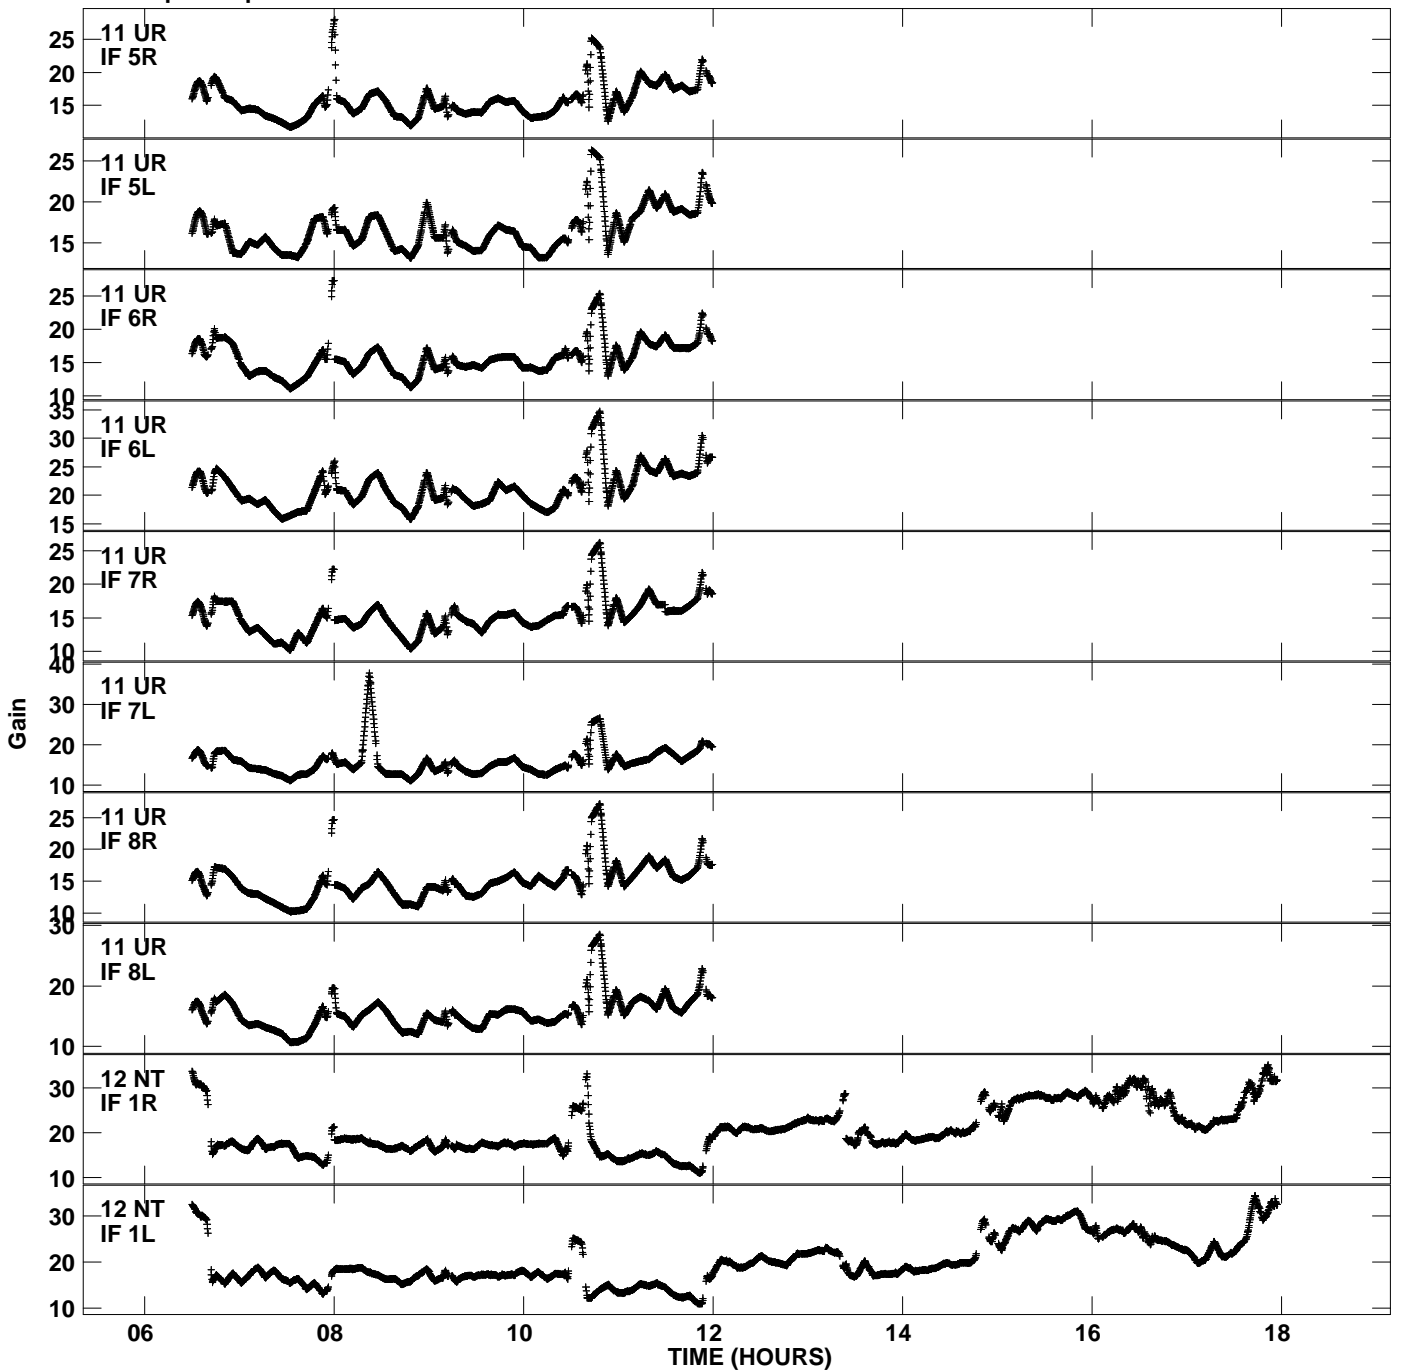

Plot file version 13 created 30-MAR-2013 22:48:37
Gain amp vs UTC time for ED039.TMP.1
CL 4 Rpol & Lpol IF 1 - 8