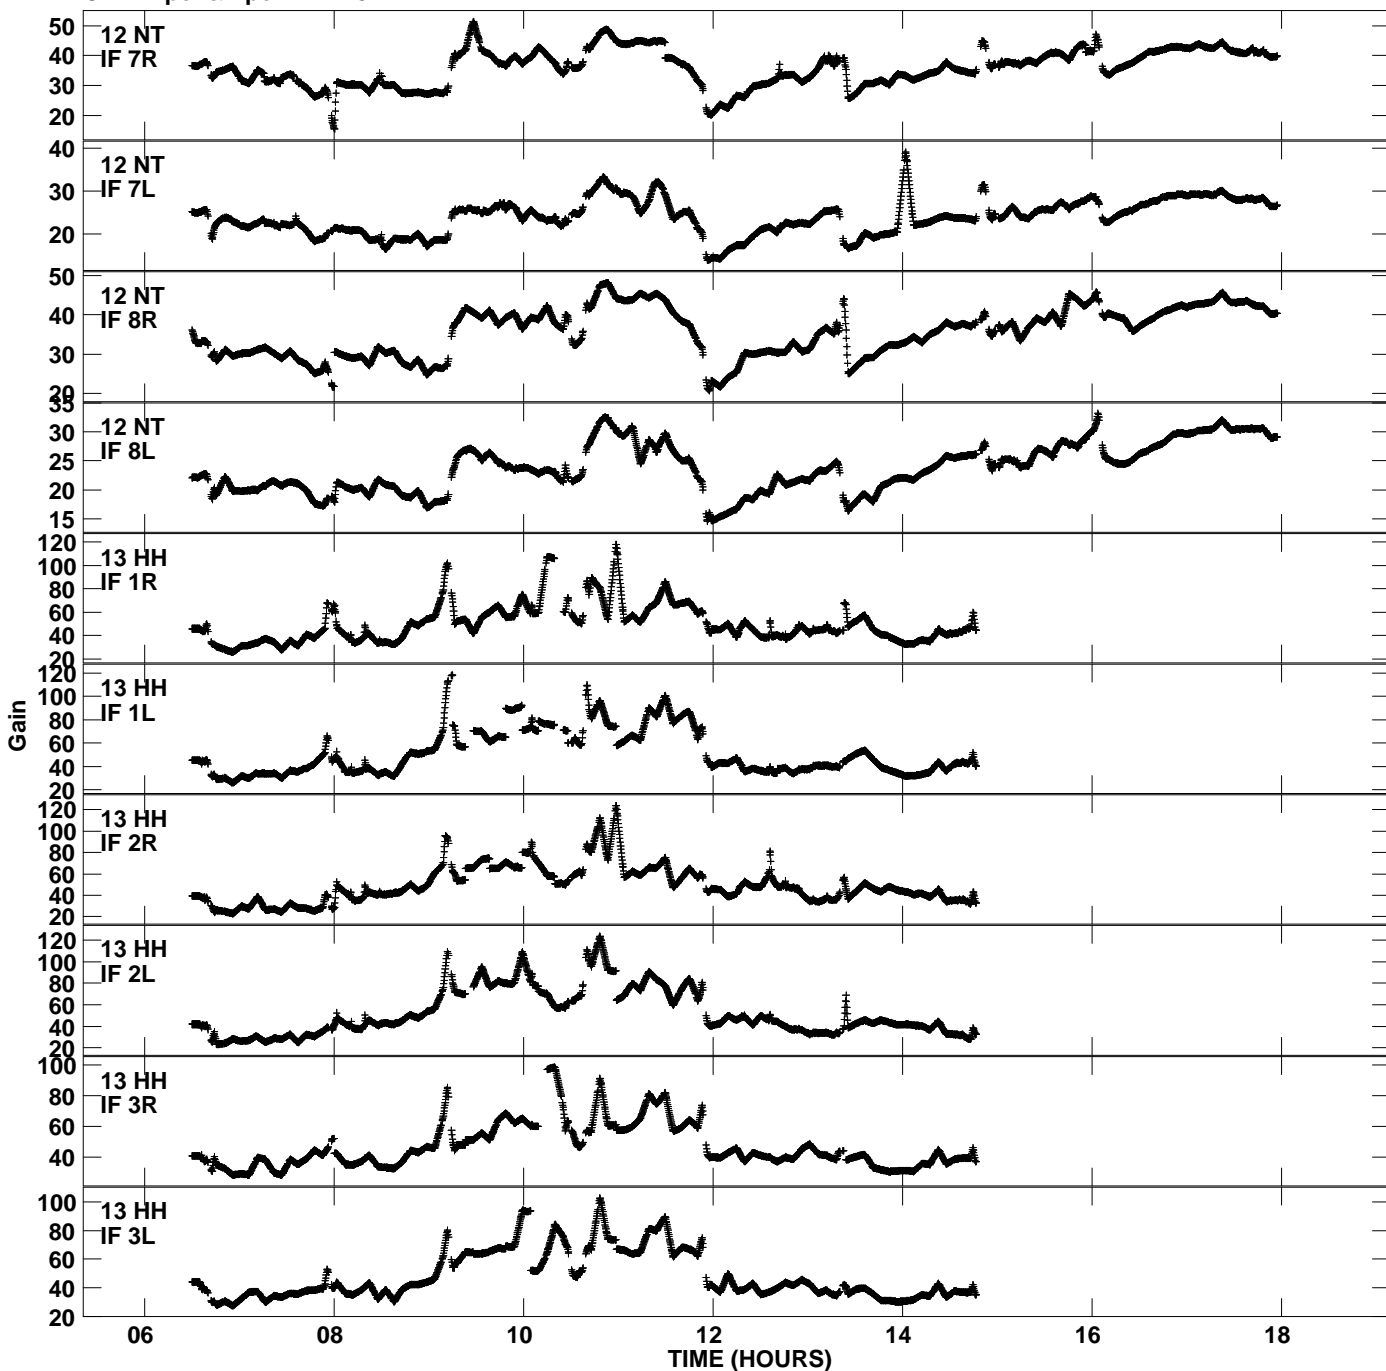

Plot file version 15 created 30-MAR-2013 22:48:37
Gain amp vs UTC time for ED039.TMP.1
CL 4 Rpol & Lpol IF 1 - 8