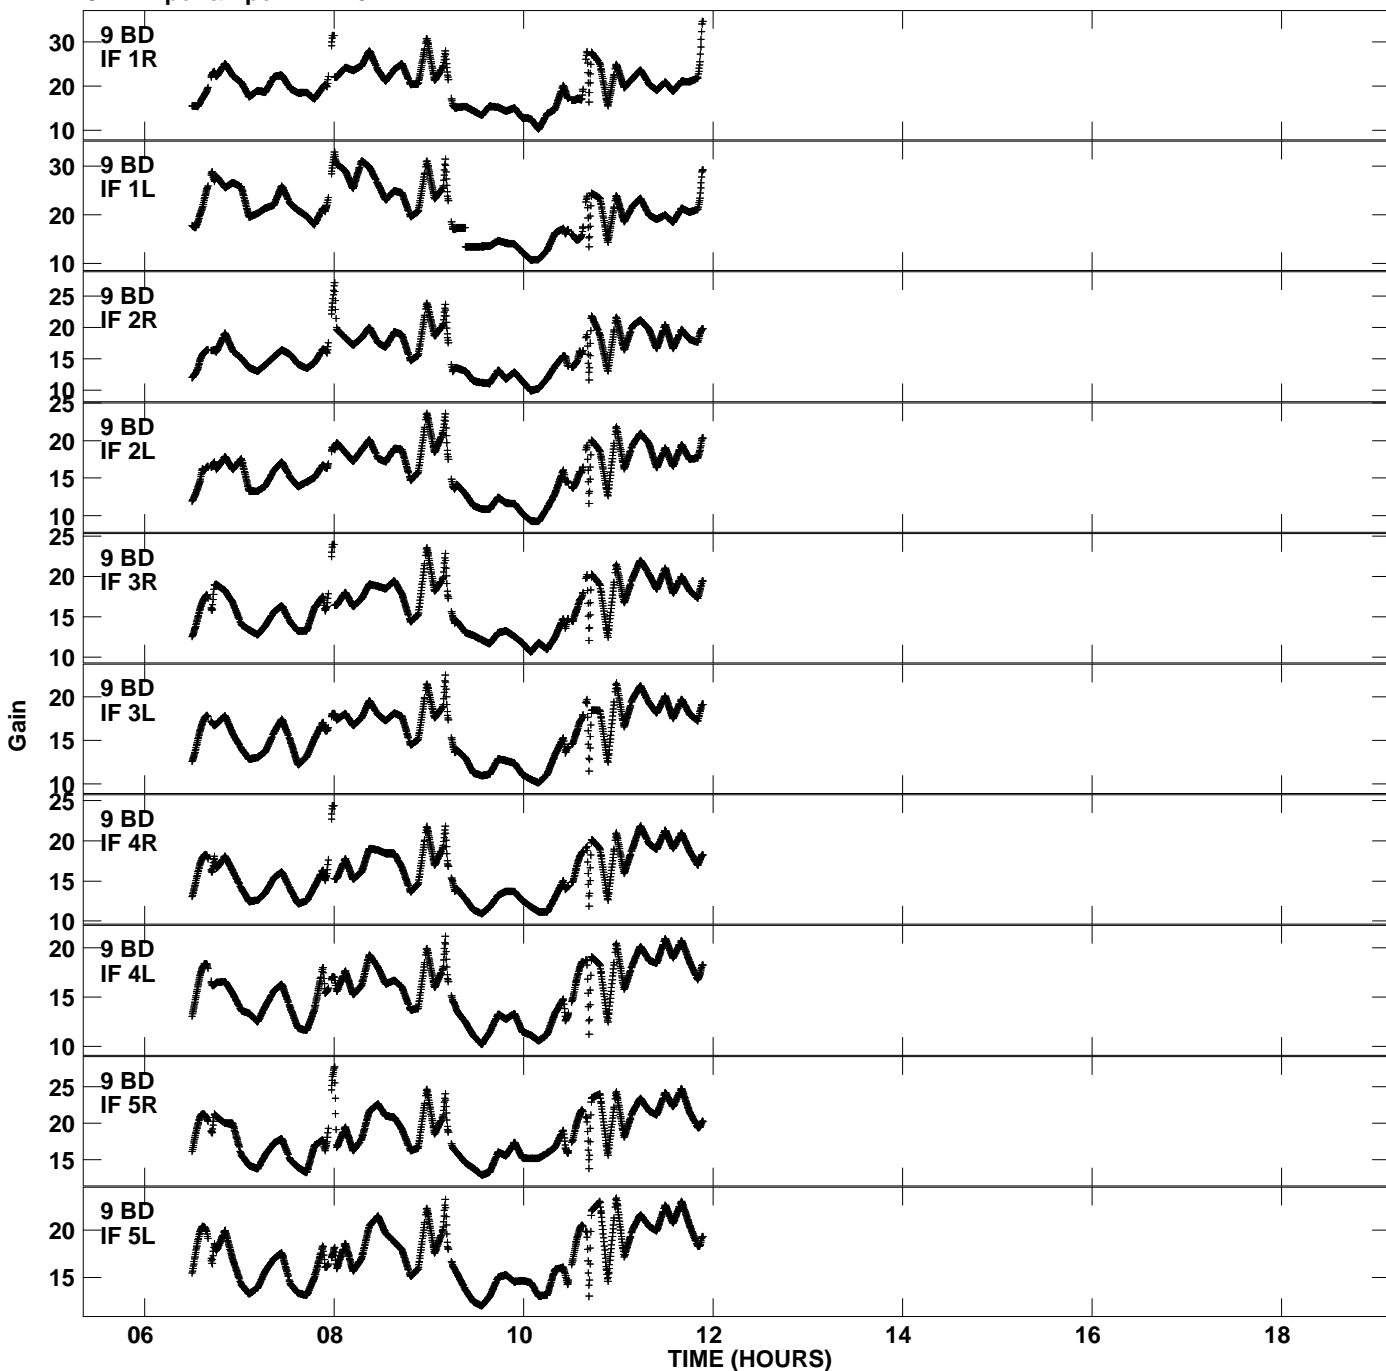

Plot file version 5 created 30-MAR-2013 22:48:37
Gain amp vs UTC time for ED039.TMP.1
CL 4 Rpol & Lpol IF 1 - 8

Plot file version 6 created 30-MAR-2013 22:48:37
Gain amp vs UTC time for ED039.TMP.1
CL 4 Rpol & Lpol IF 1 - 8

Plot file version 7 created 30-MAR-2013 22:48:37
Gain amp vs UTC time for ED039.TMP.1
CL 4 Rpol & Lpol IF 1 - 8

Plot file version 8 created 30-MAR-2013 22:48:37
Gain amp vs UTC time for ED039.TMP.1
CL 4 Rpol & Lpol IF 1 - 8

Plot file version 9 created 30-MAR-2013 22:48:37
Gain amp vs UTC time for ED039.TMP.1
CL 4 Rpol & Lpol IF 1 - 8

Plot file version 10 created 30-MAR-2013 22:48:37
Gain amp vs UTC time for ED039.TMP.1
CL 4 Rpol & Lpol IF 1 - 8

Plot file version 11 created 30-MAR-2013 22:48:37
Gain amp vs UTC time for ED039.TMP.1
CL 4 Rpol & Lpol IF 1 - 8

Plot file version 12 - created 30-MAR-2013 22:48:37
Gain amp vs UTC time for ED039.TMP.1
CL 4 Rpol & Lpol IF 1 - 8