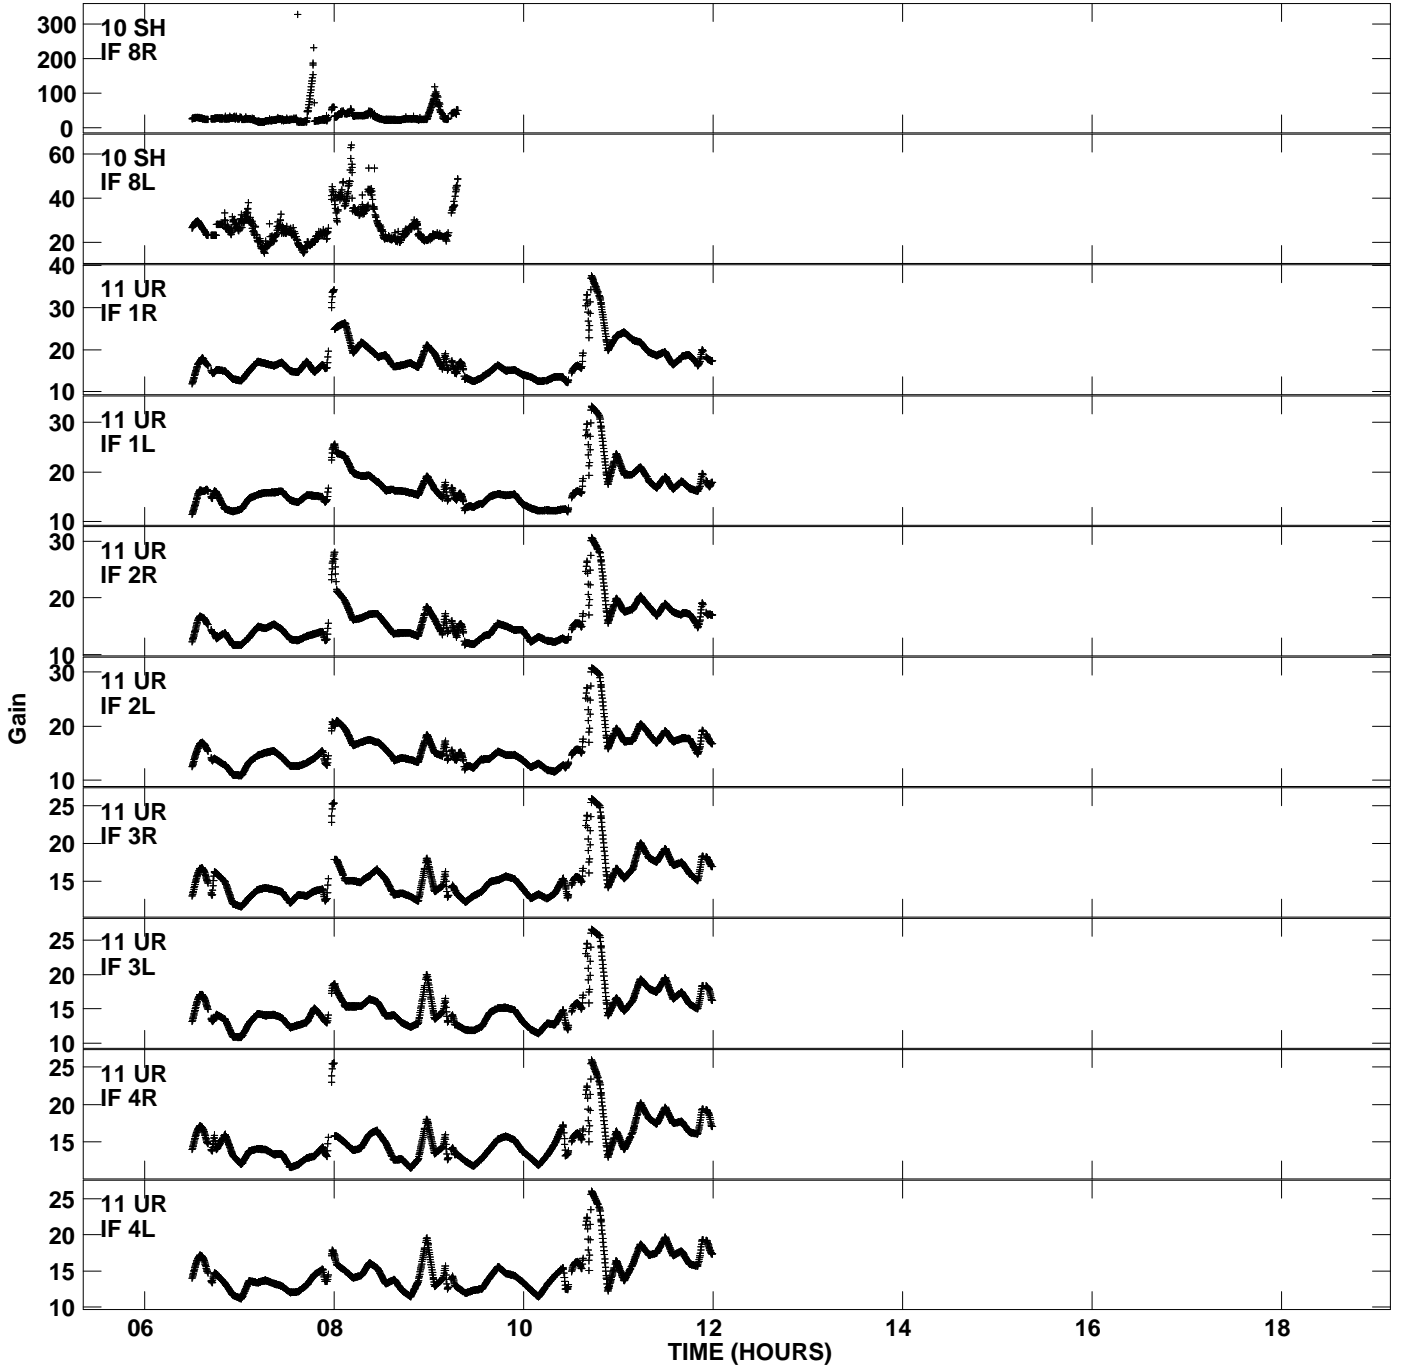

Plot file version 7 created 30-MAR-2013 22:48:37
Gain amp vs UTC time for ED039.TMP.1
CL 4 Rpol & Lpol IF 1 - 8

Plot file version 8 created 30-MAR-2013 22:48:37
Gain amp vs UTC time for ED039.TMP.1
CL 4 Rpol & Lpol IF 1 - 8

Plot file version 9 created 30-MAR-2013 22:48:37
Gain amp vs UTC time for ED039.TMP.1
CL 4 Rpol & Lpol IF 1 - 8

Plot file version 10 created 30-MAR-2013 22:48:37
Gain amp vs UTC time for ED039.TMP.1
CL 4 Rpol & Lpol IF 1 - 8

Plot file version 11 created 30-MAR-2013 22:48:37
Gain amp vs UTC time for ED039.TMP.1
CL 4 Rpol & Lpol IF 1 - 8

Plot file version 12 - created 30-MAR-2013 22:48:37
Gain amp vs UTC time for ED039.TMP.1
CL 4 Rpol & Lpol IF 1 - 8