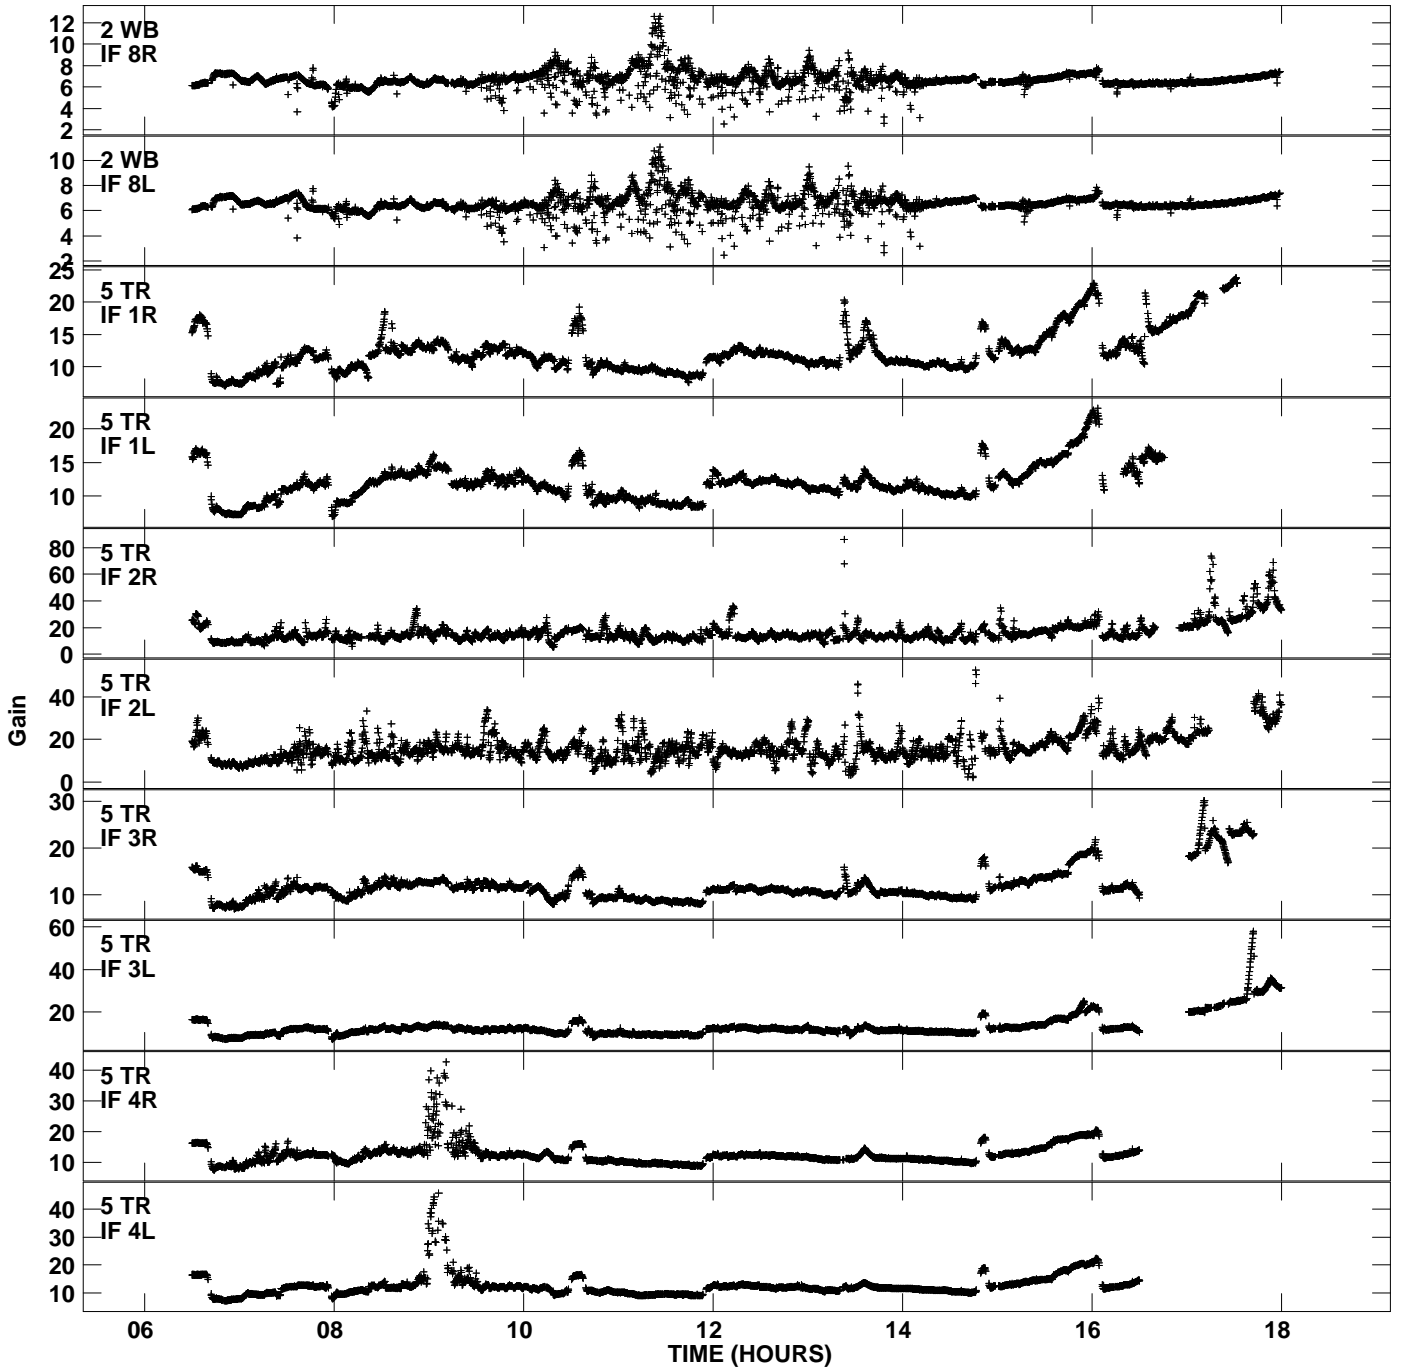

Plot file version 1 created 30-MAR-2013 22:48:37
Gain amp vs UTC time for ED039.TMP.1
CL 4 Rpol & Lpol IF 1 - 8

Plot file version 2 created 30-MAR-2013 22:48:37
Gain amp vs UTC time for ED039.TMP.1
CL 4 Rpol & Lpol IF 1 - 8

Plot file version 3 created 30-MAR-2013 22:48:37
Gain amp vs UTC time for ED039.TMP.1
CL 4 Rpol & Lpol IF 1 - 8

Plot file version 4 created 30-MAR-2013 22:48:37
Gain amp vs UTC time for ED039.TMP.1
CL 4 Rpol & Lpol IF 1 - 8

Plot file version 5 created 30-MAR-2013 22:48:37
Gain amp vs UTC time for ED039.TMP.1
CL 4 Rpol & Lpol IF 1 - 8

Plot file version 6 created 30-MAR-2013 22:48:37
Gain amp vs UTC time for ED039.TMP.1
CL 4 Rpol & Lpol IF 1 - 8

Plot file version 7 created 30-MAR-2013 22:48:37
Gain amp vs UTC time for ED039.TMP.1
CL 4 Rpol & Lpol IF 1 - 8

Plot file version 8 created 30-MAR-2013 22:48:37
Gain amp vs UTC time for ED039.TMP.1
CL 4 Rpol & Lpol IF 1 - 8