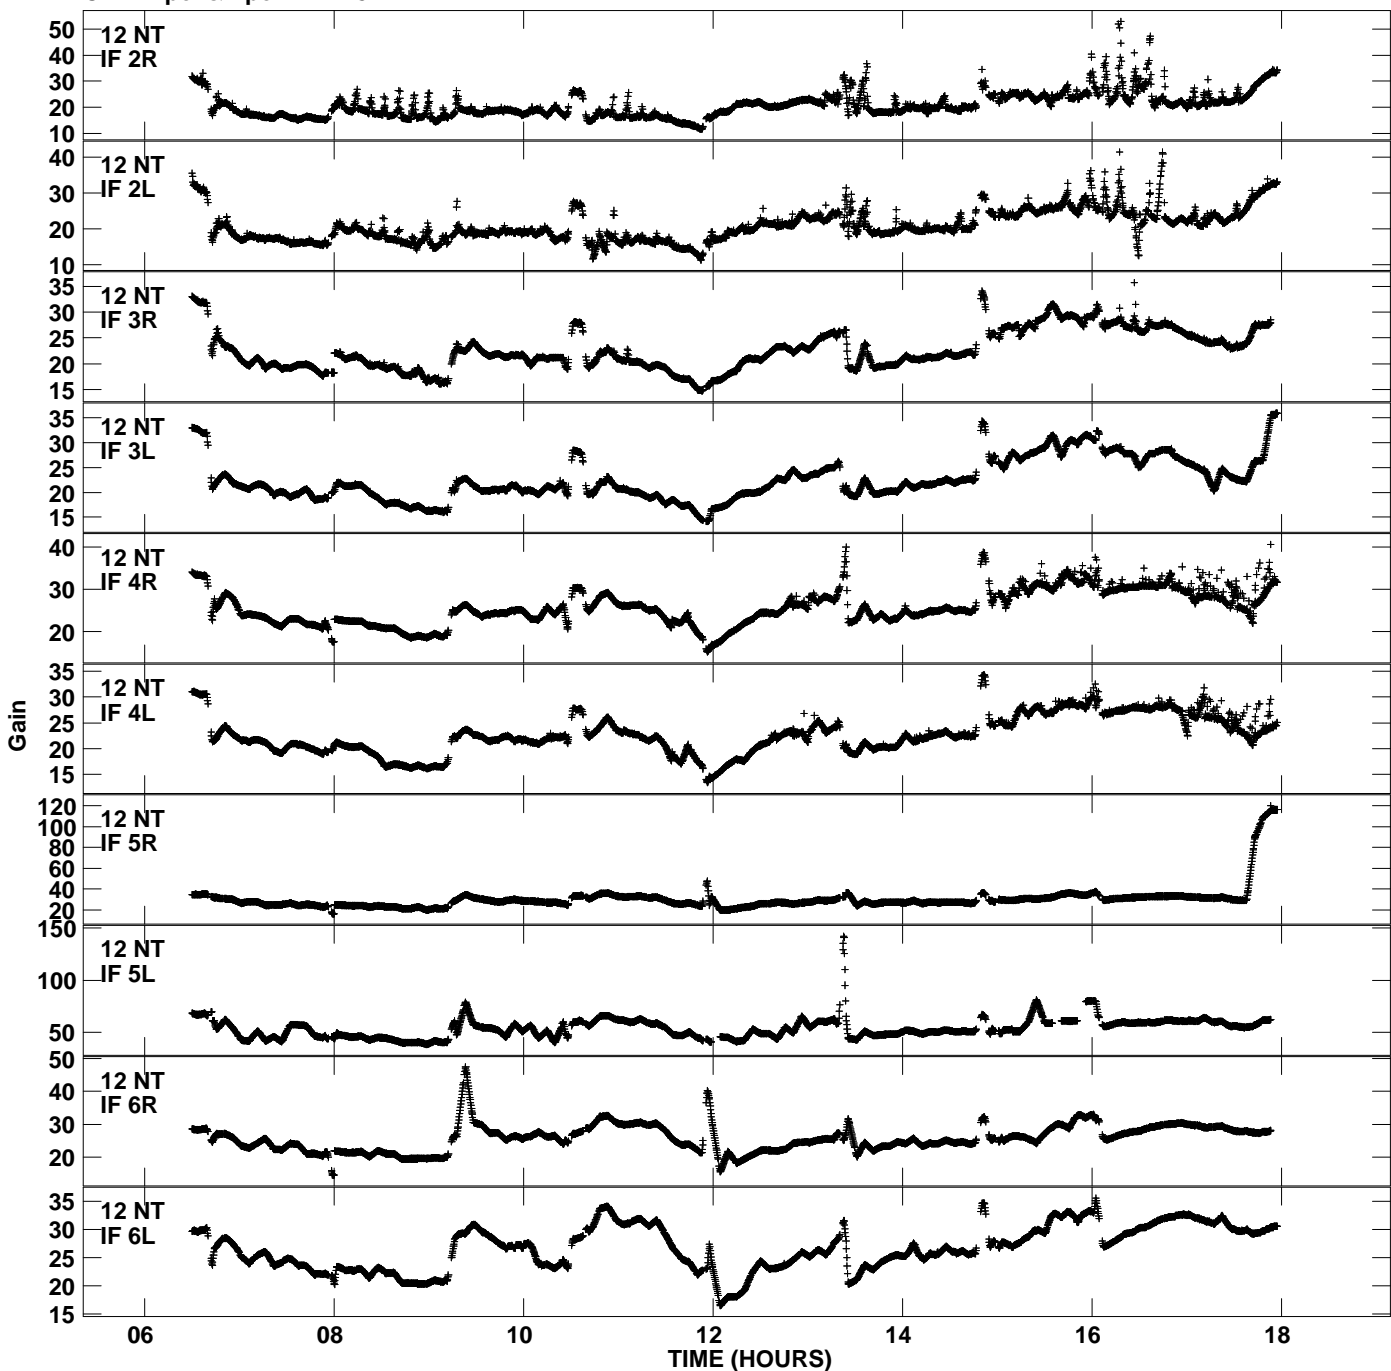

Plot file version 11 created 30-MAR-2013 22:48:37
Gain amp vs UTC time for ED039.TMP.1
CL 4 Rpol & Lpol IF 1 - 8

Plot file version 12 - created 30-MAR-2013 22:48:37
Gain amp vs UTC time for ED039.TMP.1
CL 4 Rpol & Lpol IF 1 - 8

Plot file version 13 created 30-MAR-2013 22:48:37
Gain amp vs UTC time for ED039.TMP.1
CL 4 Rpol & Lpol IF 1 - 8

Plot file version 14 created 30-MAR-2013 22:48:37
Gain amp vs UTC time for ED039.TMP.1
CL 4 Rpol & Lpol IF 1 - 8