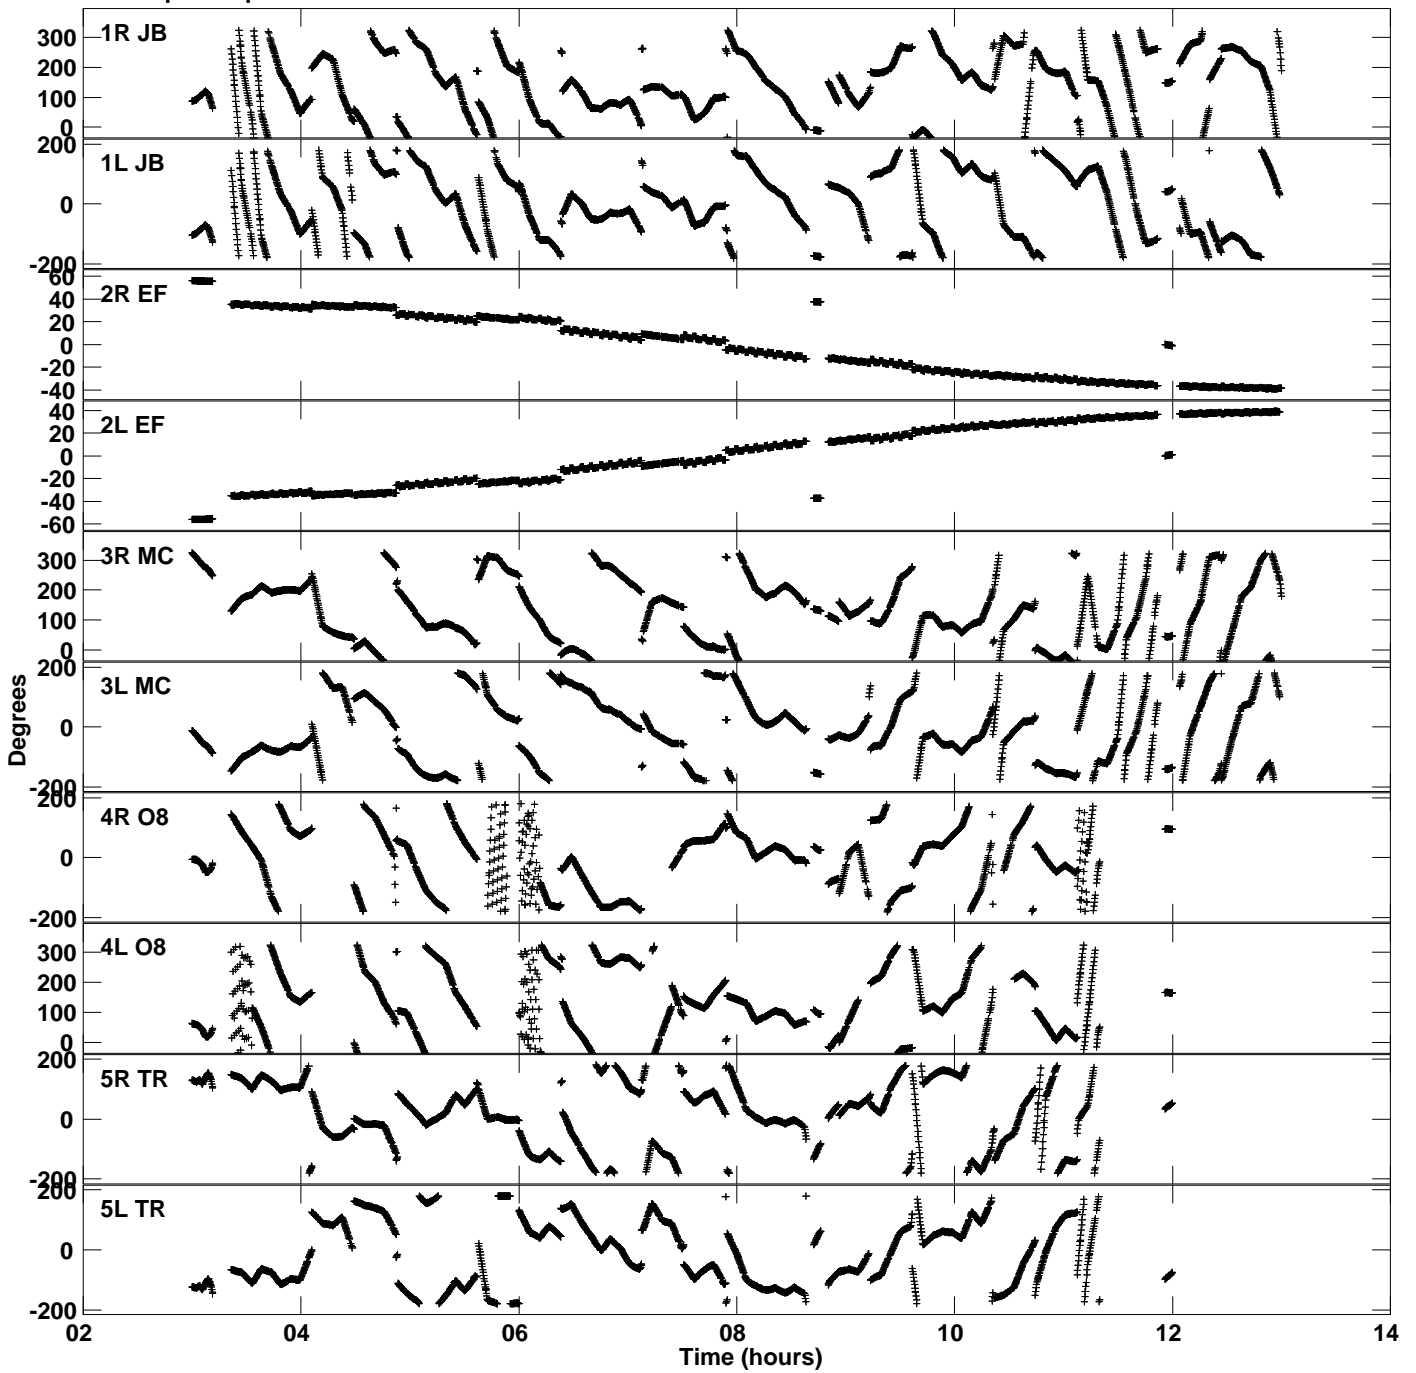

Plot file version 1 created 02-AUG-2019 14:28:18
Gain phs vs UTC time for ED044_2.UVDATA.1
CL 3 Rpol & Lpol IF 1

Plot file version 2 created 02-AUG-2019 14:28:18
Gain phs vs UTC time for ED044_2.UVDATA.1
CL 3 Rpol & Lpol IF 1

Plot file version 3 created 02-AUG-2019 14:28:18
Gain phs vs UTC time for ED044_2.UVDATA.1
CL 3 Rpol & Lpol IF 1