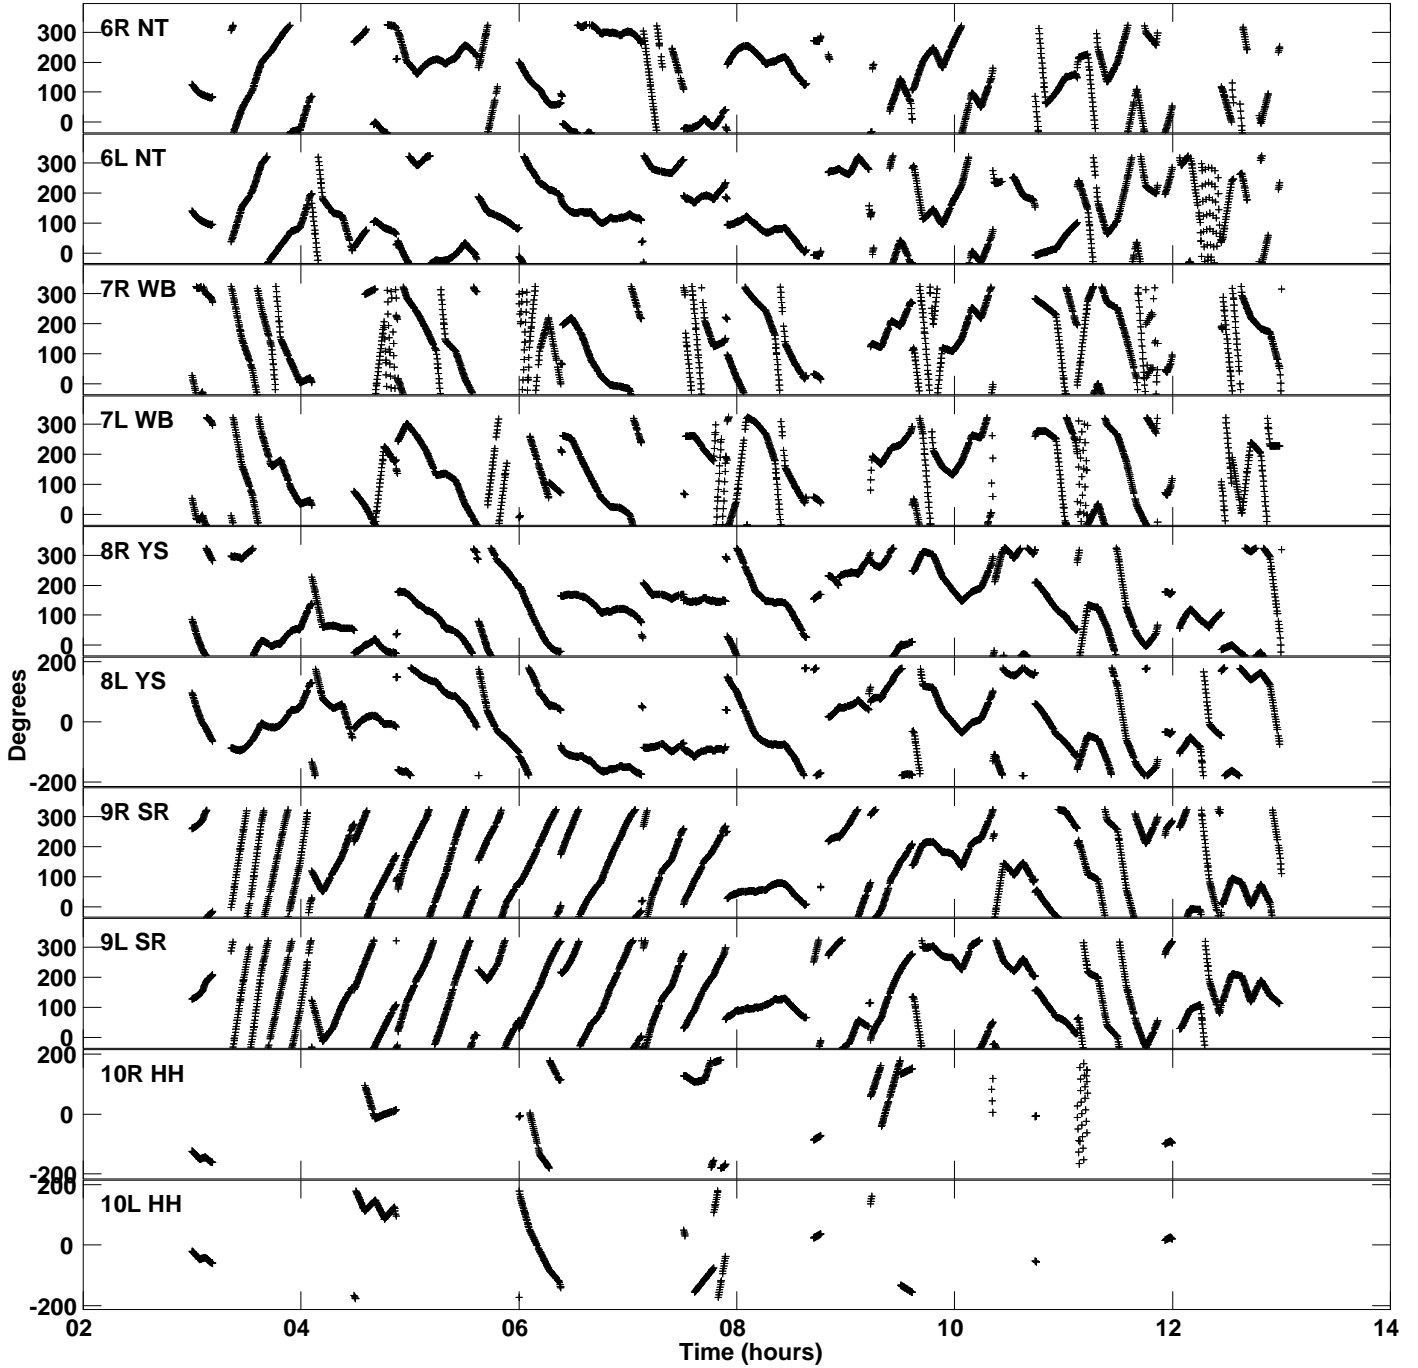

Plot file version 1 created 02-AUG-2019 14:28:18
Gain phs vs UTC time for ED044_2.UVDATA.1
CL 3 Rpol & Lpol IF 1

Plot file version 2 created 02-AUG-2019 14:28:18
Gain phs vs UTC time for ED044_2.UVDATA.1
CL 3 Rpol & Lpol IF 1

Plot file version 3 created 02-AUG-2019 14:28:18
Gain phs vs UTC time for ED044_2.UVDATA.1
CL 3 Rpol & Lpol IF 1