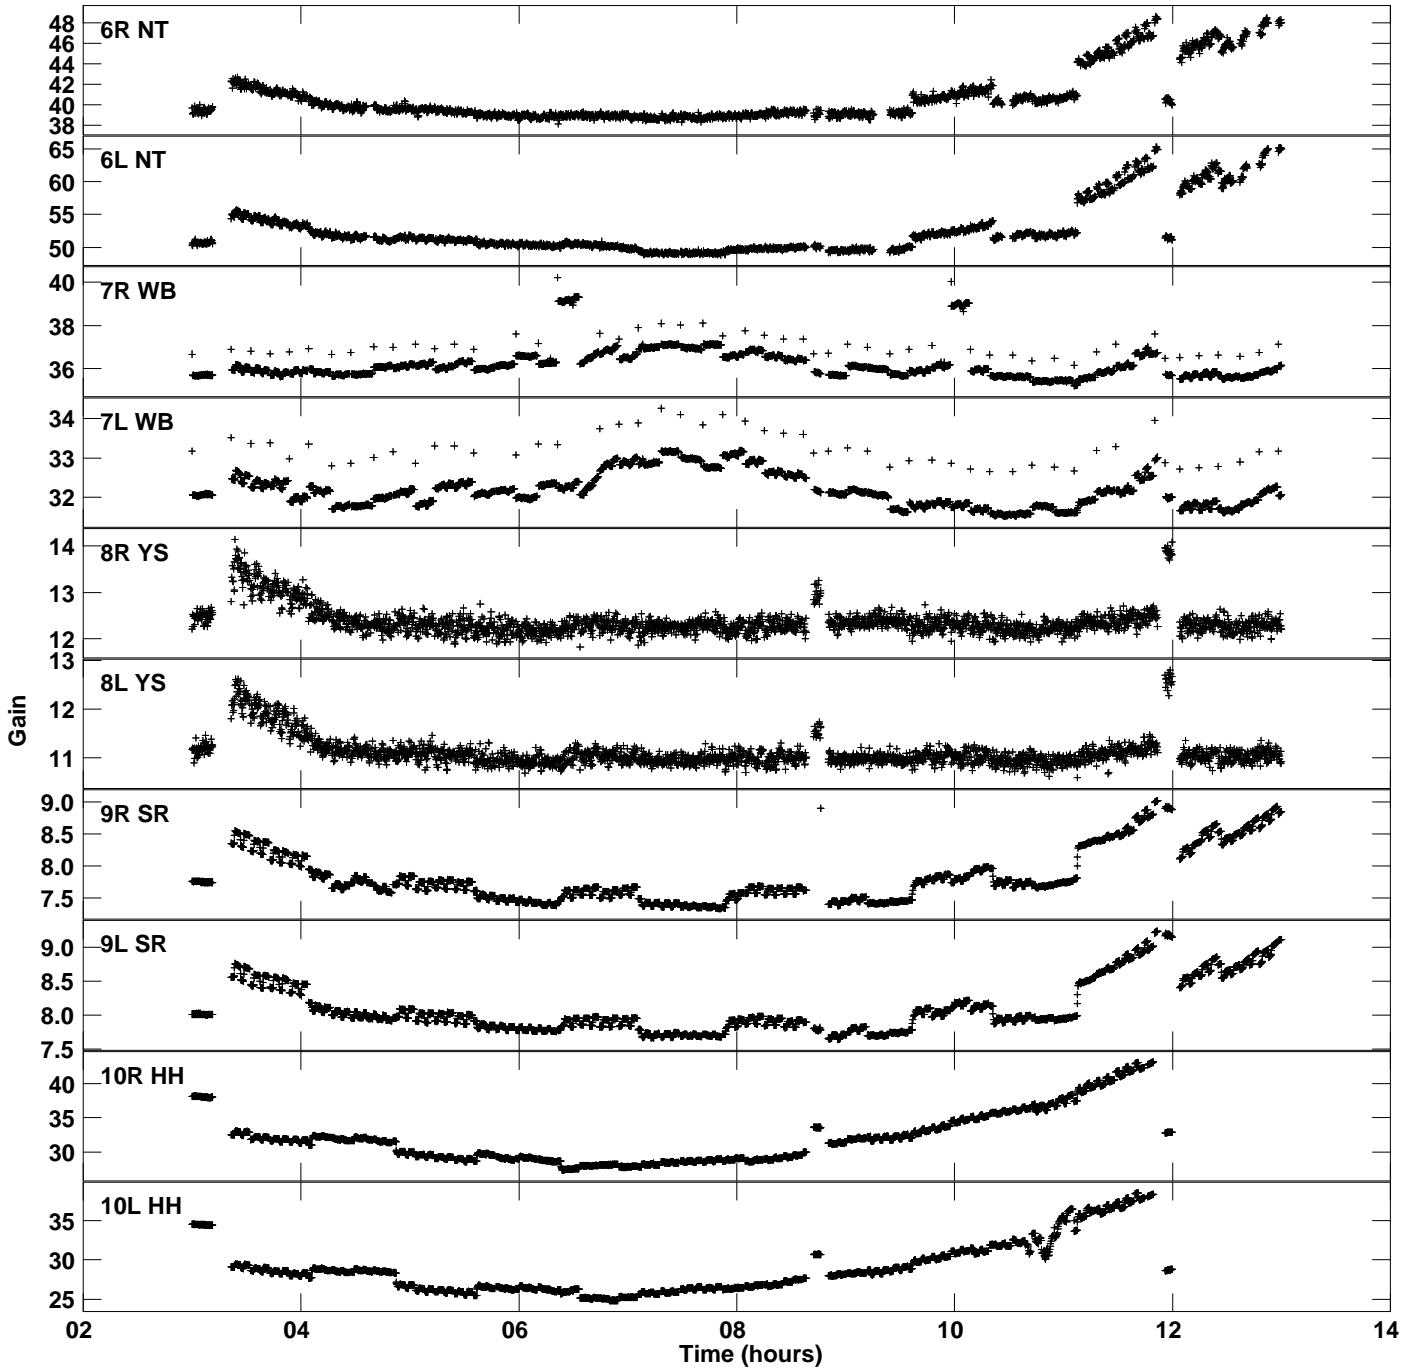

Plot file version 1 created 02-AUG-2019 14:11:19  
Gain amp vs UTC time for ED044\_2.UVDATA.1  
CL 2 Rpol & Lpol IF 1

Plot file version 2 created 02-AUG-2019 14:11:19  
Gain amp vs UTC time for ED044\_2.UVDATA.1  
CL 2 Rpol & Lpol IF 1

Plot file version 3 created 02-AUG-2019 14:11:19  
Gain amp vs UTC time for ED044\_2.UVDATA.1  
CL 2 Rpol & Lpol IF 1