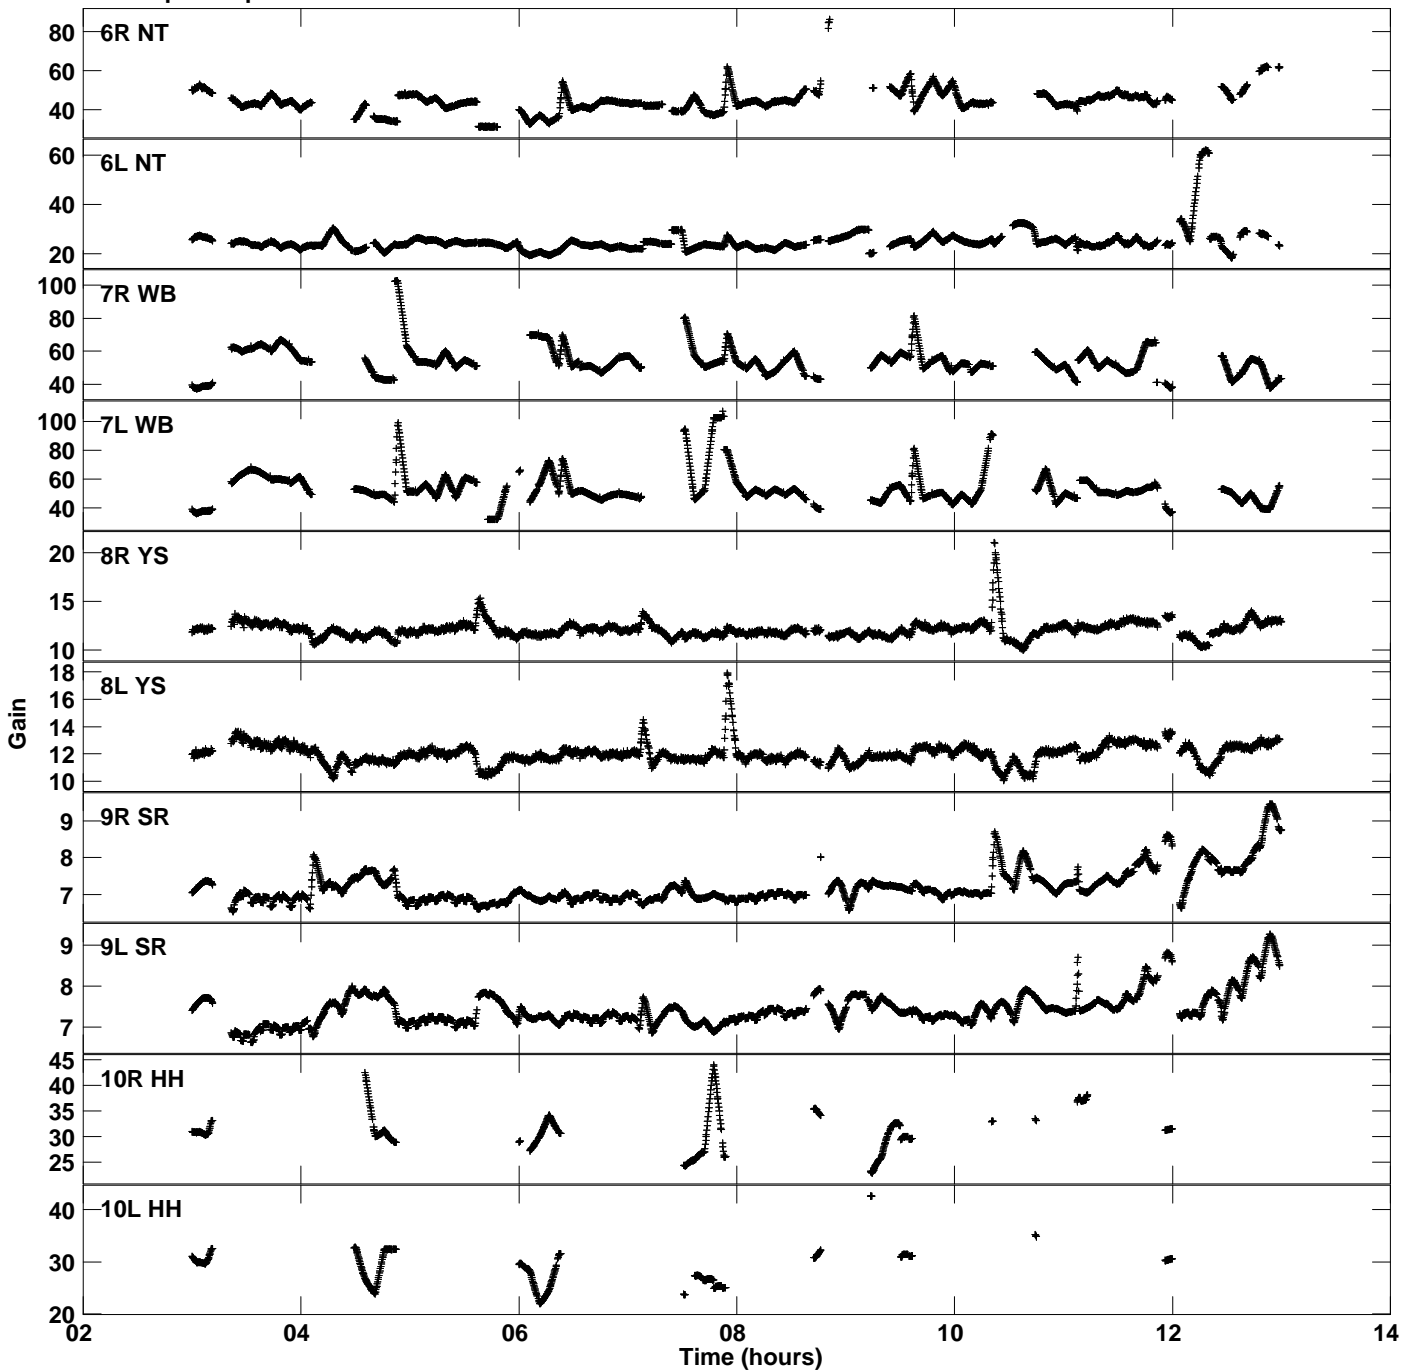

Plot file version 1 created 02-AUG-2019 15:11:44
Gain amp vs UTC time for ED044_2.TMP.1
CL 4 Rpol & Lpol IF 1

Plot file version 2 created 02-AUG-2019 15:11:44
Gain amp vs UTC time for ED044_2.TMP.1
CL 4 Rpol & Lpol IF 1

Plot file version 3 created 02-AUG-2019 15:11:44
Gain amp vs UTC time for ED044_2.TMP.1
CL 4 Rpol & Lpol IF 1