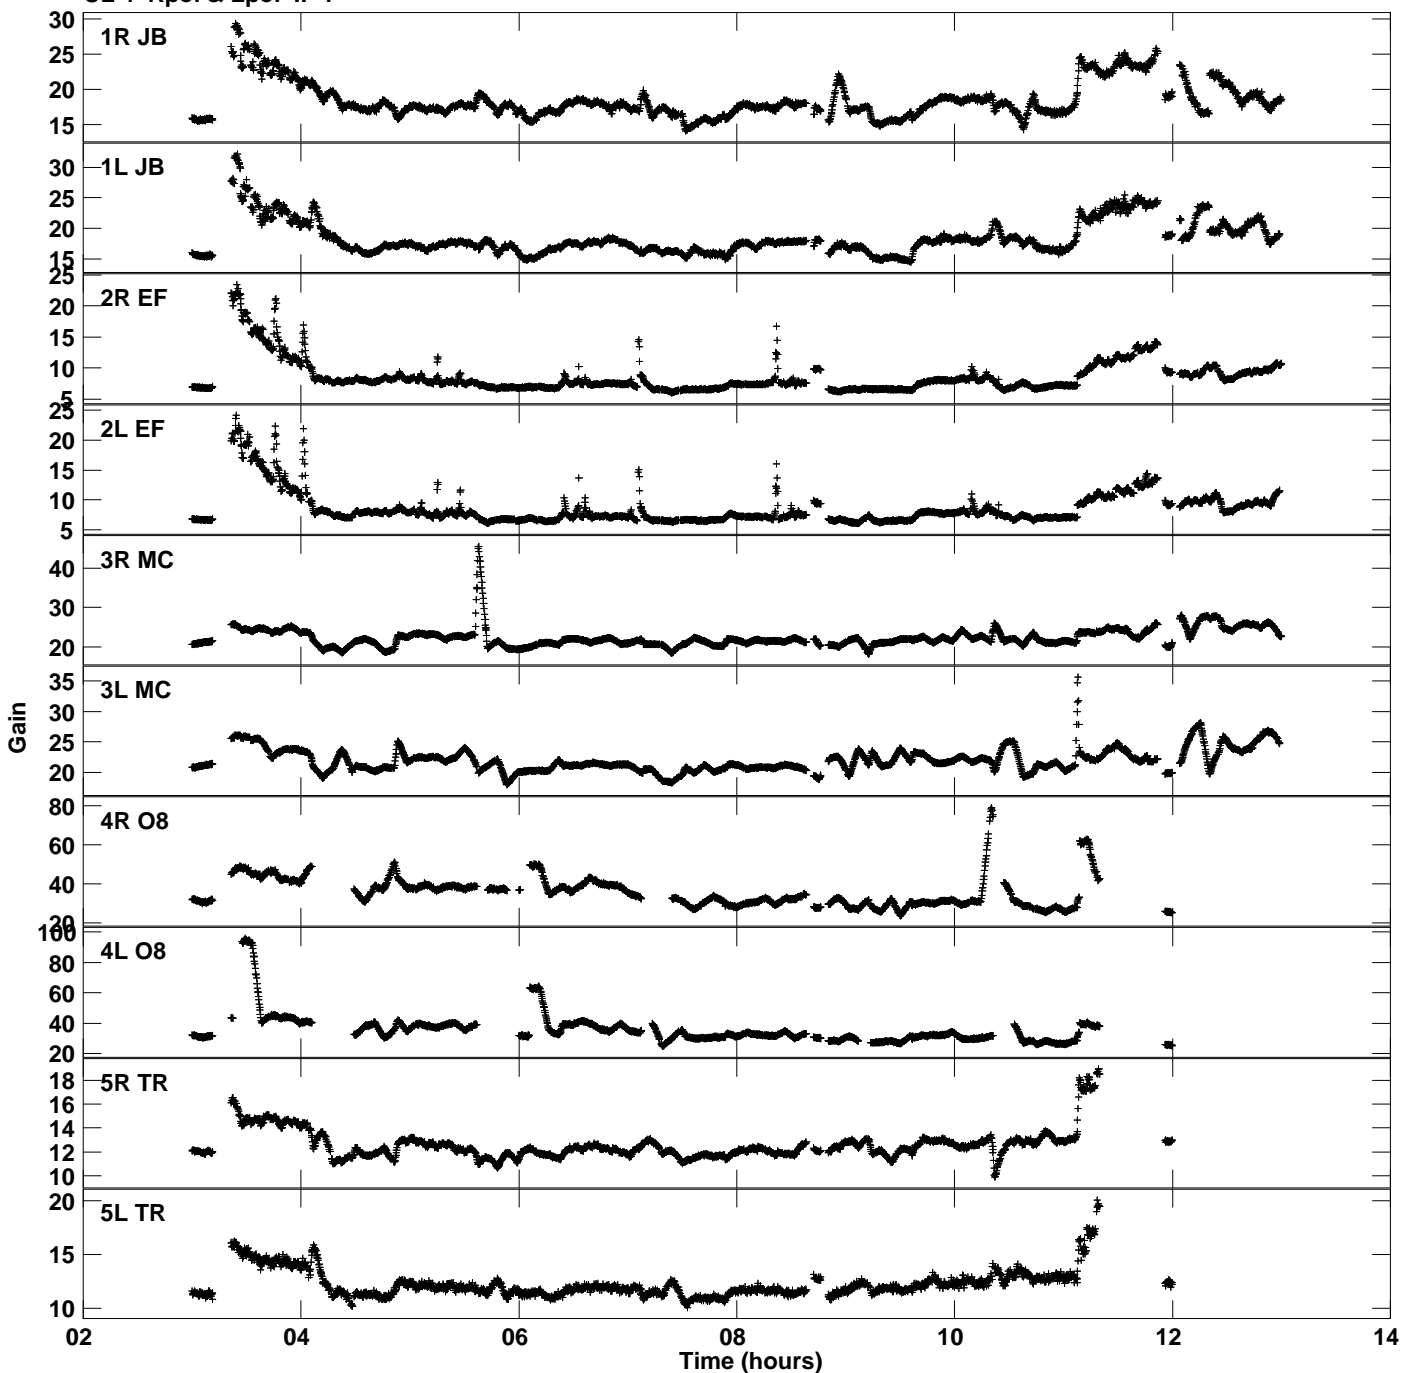

Plot file version 1 created 02-AUG-2019 15:11:44
Gain amp vs UTC time for ED044_2.TMP.1
CL 4 Rpol & Lpol IF 1

Plot file version 2 created 02-AUG-2019 15:11:44
Gain amp vs UTC time for ED044_2.TMP.1
CL 4 Rpol & Lpol IF 1

Plot file version 3 created 02-AUG-2019 15:11:44
Gain amp vs UTC time for ED044_2.TMP.1
CL 4 Rpol & Lpol IF 1