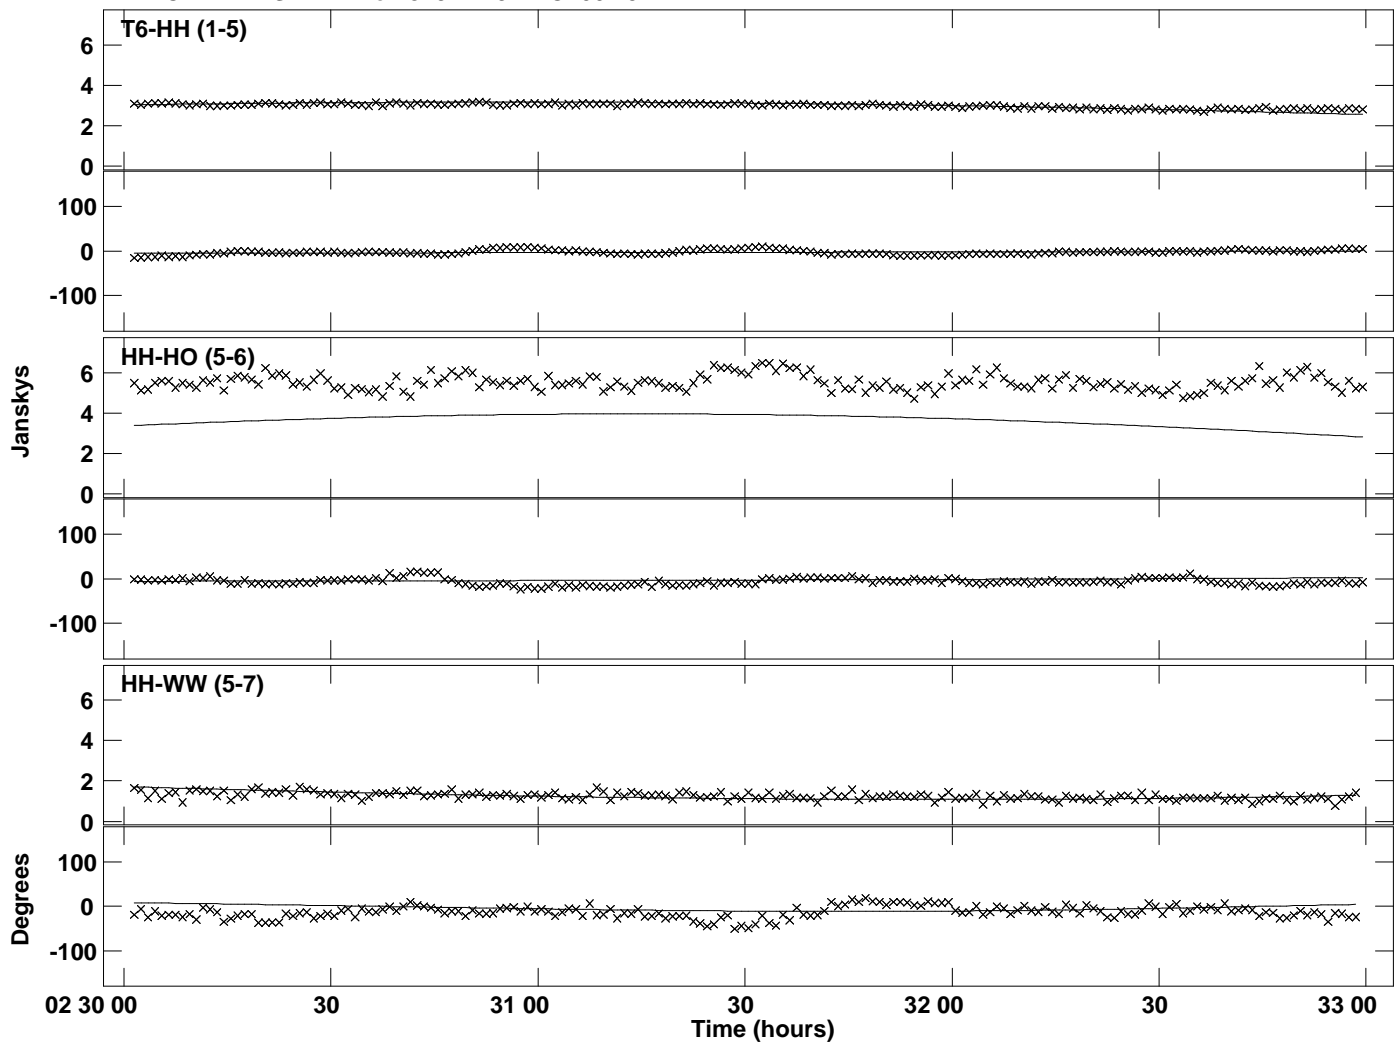

PLot file version 1 created 02-JUL-2020 11:29:20
Amplitude andPhase vs Time for J1924-2914.MULTI.1 CL # 3
IF 1 CHAN 1 STK RR of J1924-2914.ICL001.3

PLot file version 2 created 02-JUL-2020 11:29:20
Amplitude andPhase vs Time for J1924-2914.MULTI.1 CL # 3
IF 2 CHAN 1 STK RR of J1924-2914.ICL001.3

PLot file version 3 created 02-JUL-2020 11:29:20
Amplitude and Phase vs Time for J1924-2914.MULTI.1 CL # 3
IF 3 CHAN 1 STK RR of J1924-2914.ICL001.3

PLot file version 4 created 02-JUL-2020 11:29:20
Amplitude andPhase vs Time for J1924-2914.MULTI.1 CL # 3
IF 4 CHAN 1 STK RR of J1924-2914.ICL001.3