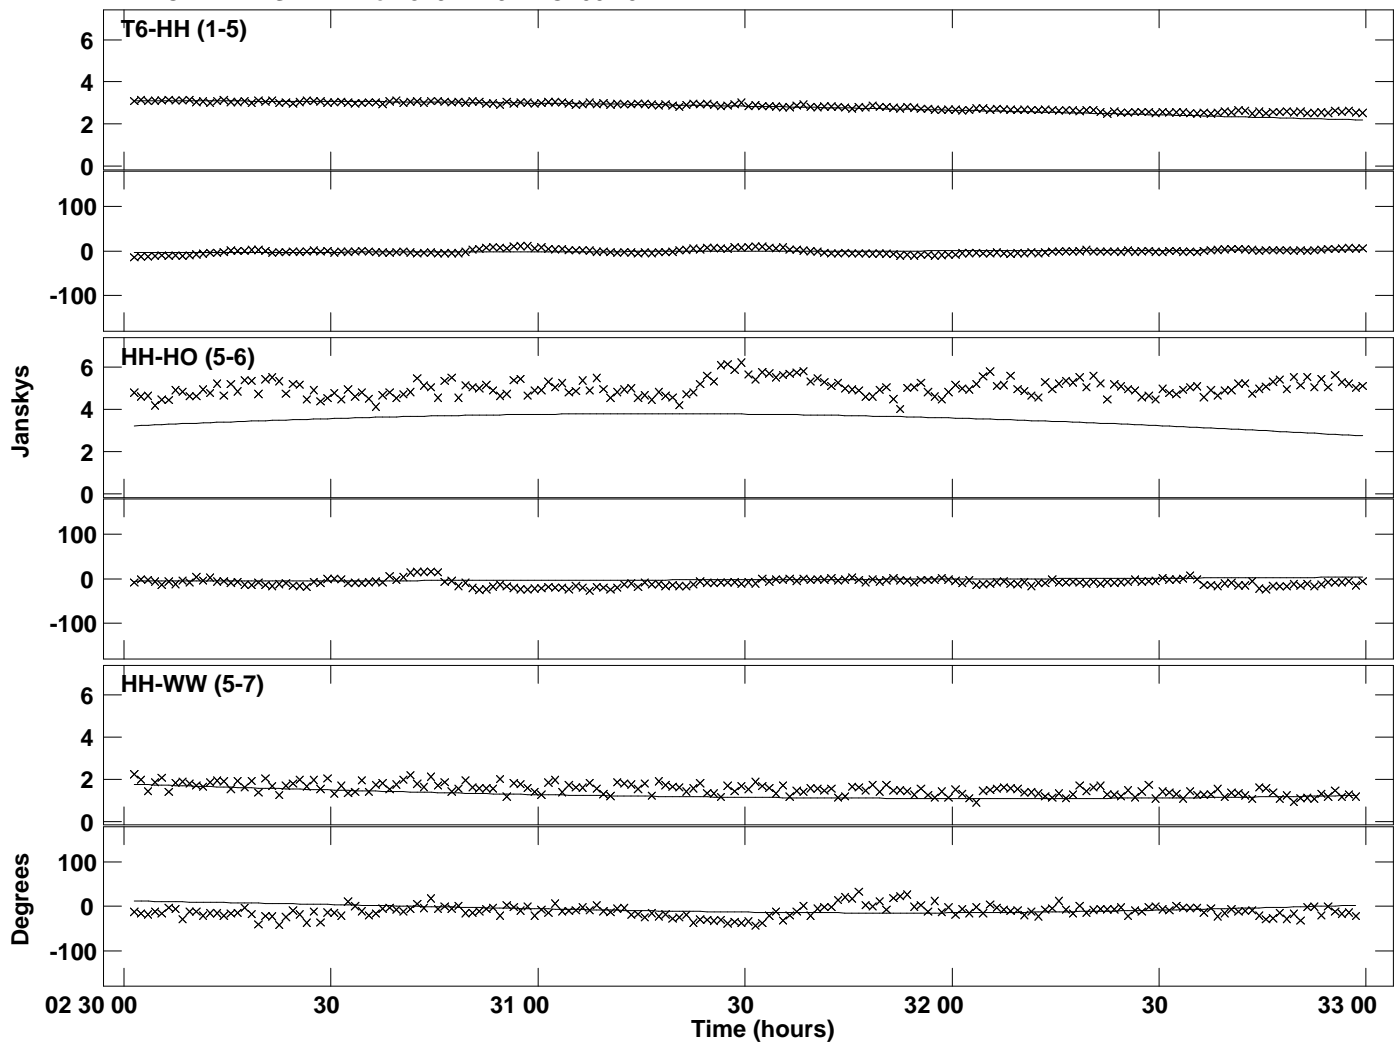

PLot file version 1 created 02-JUL-2020 11:29:20
Amplitude andPhase vs Time for J1924-2914.MULTI.1 CL # 3
IF 1 CHAN 1 STK RR of J1924-2914.ICL001.3

PLot file version 2 created 02-JUL-2020 11:29:20
Amplitude andPhase vs Time for J1924-2914.MULTI.1 CL # 3
IF 2 CHAN 1 STK RR of J1924-2914.ICL001.3

PLot file version 3 created 02-JUL-2020 11:29:20
Amplitude and Phase vs Time for J1924-2914.MULTI.1 CL # 3
IF 3 CHAN 1 STK RR of J1924-2914.ICL001.3

PLot file version 4 created 02-JUL-2020 11:29:20
Amplitude andPhase vs Time for J1924-2914.MULTI.1 CL # 3
IF 4 CHAN 1 STK RR of J1924-2914.ICL001.3