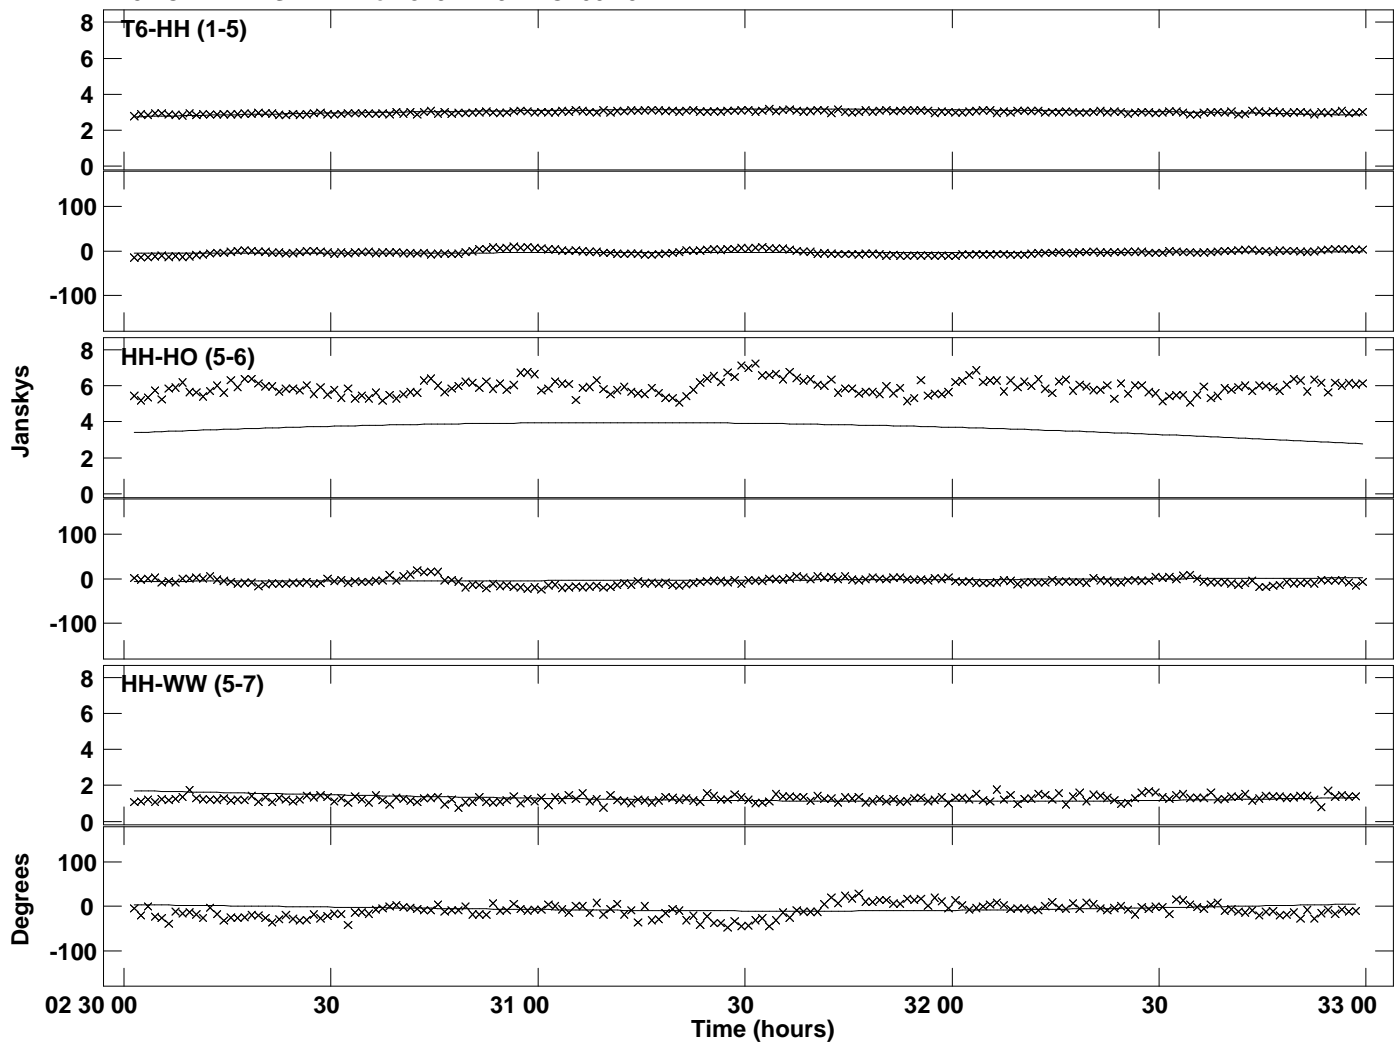

PLot file version 1 created 02-JUL-2020 11:29:20
Amplitude andPhase vs Time for J1924-2914.MULTI.1 CL # 3
IF 1 CHAN 1 STK RR of J1924-2914.ICL001.3

PLot file version 2 created 02-JUL-2020 11:29:20
Amplitude andPhase vs Time for J1924-2914.MULTI.1 CL # 3
IF 2 CHAN 1 STK RR of J1924-2914.ICL001.3

PLot file version 3 created 02-JUL-2020 11:29:20
Amplitude and Phase vs Time for J1924-2914.MULTI.1 CL # 3
IF 3 CHAN 1 STK RR of J1924-2914.ICL001.3

PLot file version 4 created 02-JUL-2020 11:29:20
Amplitude andPhase vs Time for J1924-2914.MULTI.1 CL # 3
IF 4 CHAN 1 STK RR of J1924-2914.ICL001.3