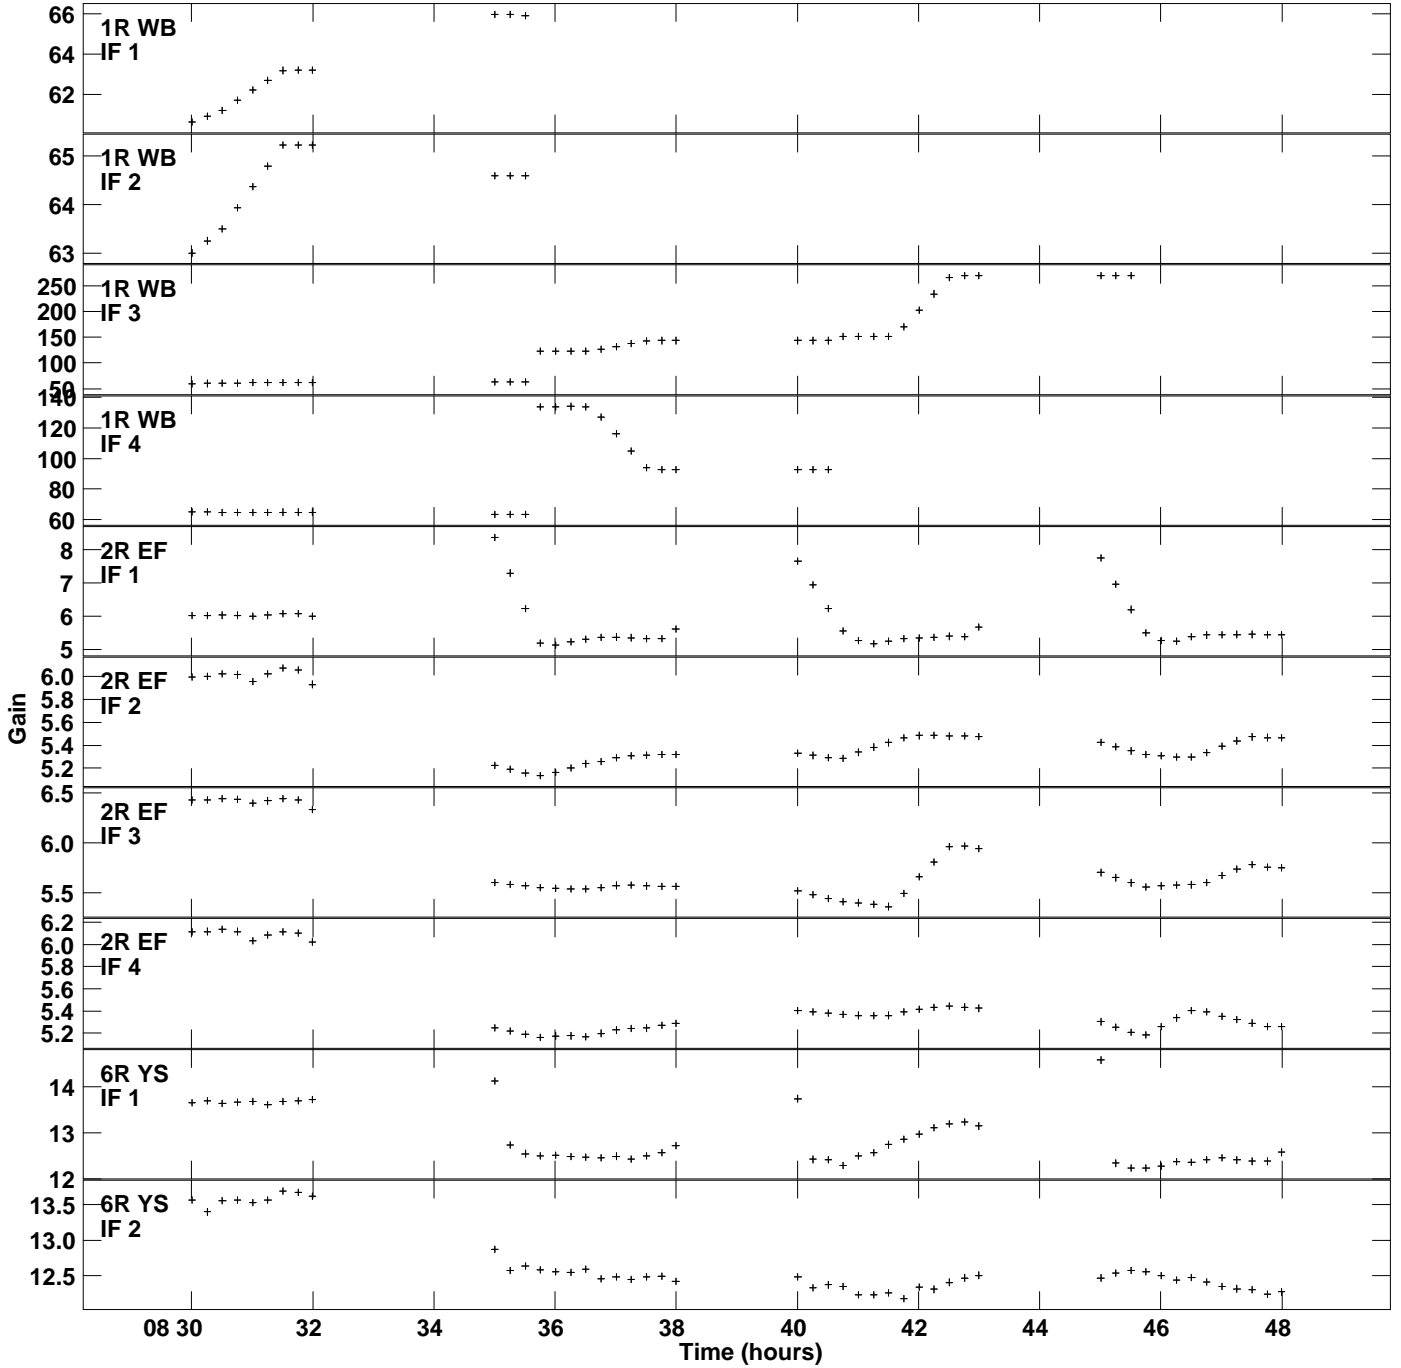

Plot file version 1 created 06-AUG-2020 15:19:29  
 Gain amp vs UTC time for ED045D.TMP.1  
 CL 4 Rpol IF 1 - 4

Plot file version 2 created 06-AUG-2020 15:19:29  
Gain amp vs UTC time for ED045D.TMP.1  
CL 4 Rpol IF 1 - 4