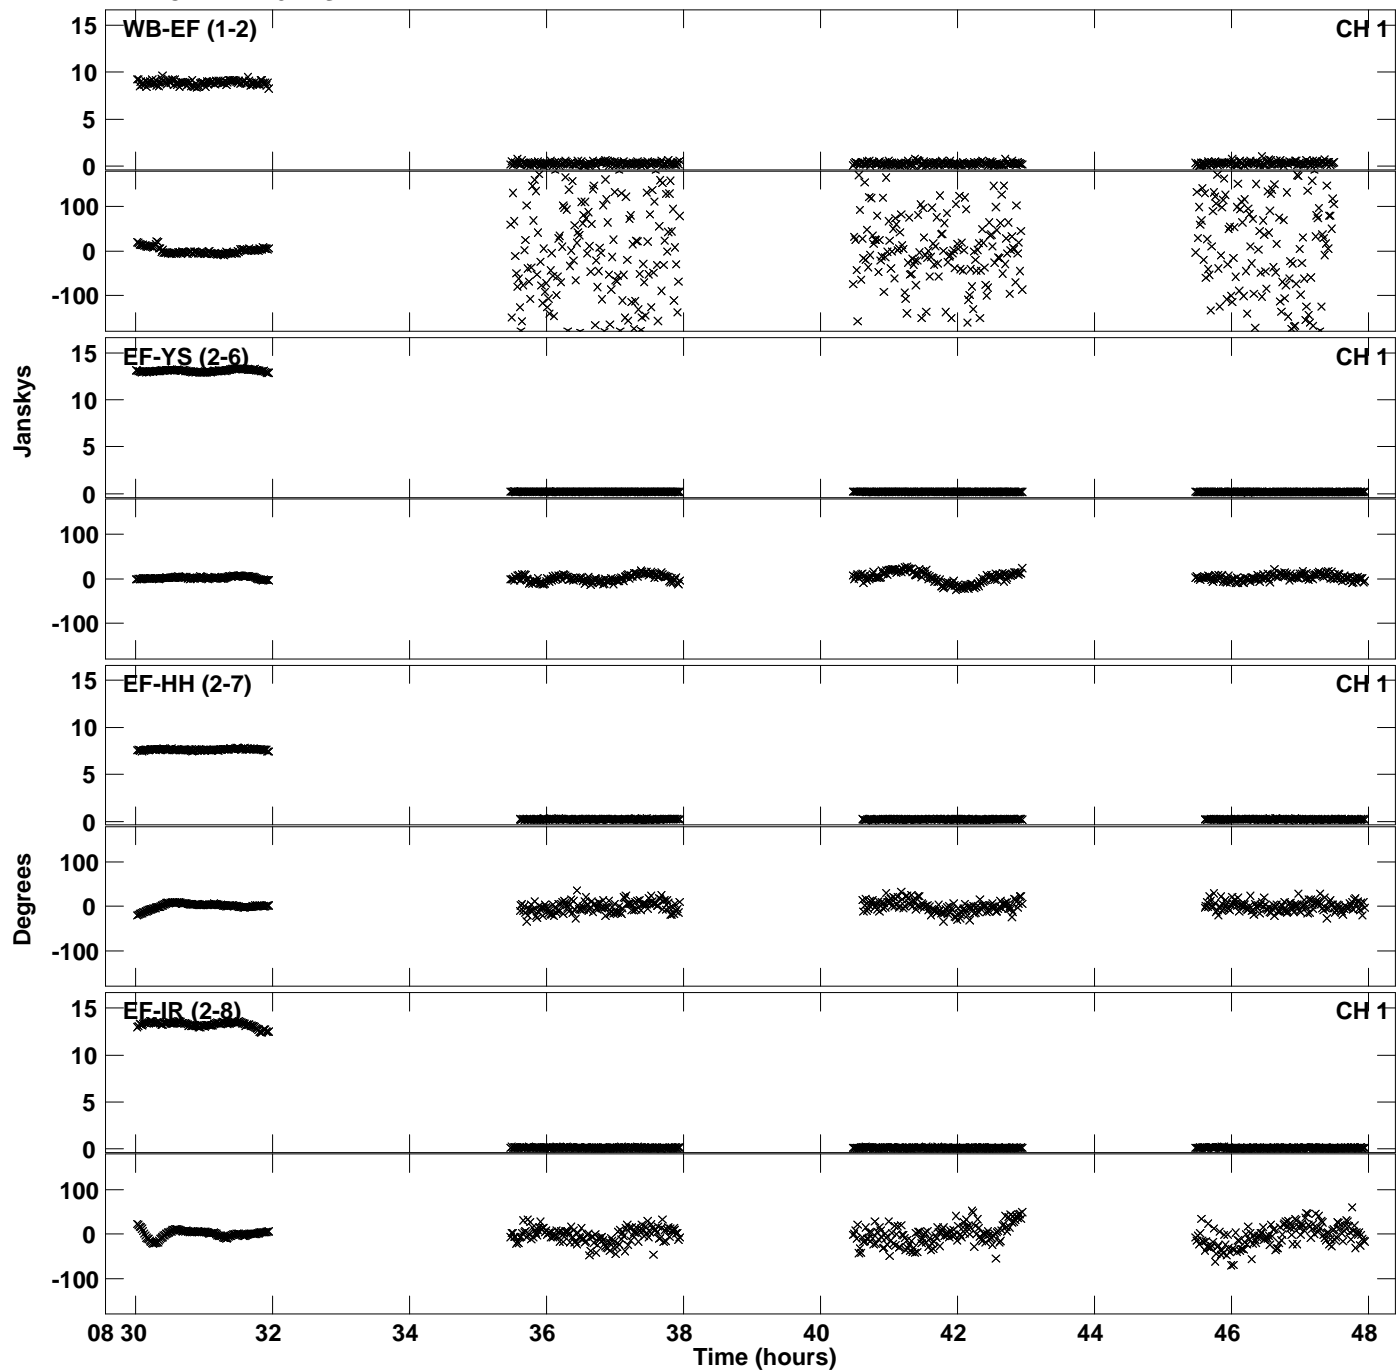

Plot file version 1 created 06-AUG-2020 15:19:15
Amplitude and Phase vs Time for ED045D.UVDATA.1 Vect aver. CL # 3
IF 1 CHAN 1 - 32 STK RR

Plot file version 2 created 06-AUG-2020 15:19:15
Amplitude andPhase vs Time for ED045D.UVDATA.1 Vect aver. CL # 3
IF 2 CHAN 1 - 32 STK RR

Plot file version 3 created 06-AUG-2020 15:19:15
Amplitude andPhase vs Time for ED045D.UVDATA.1 Vect aver. CL # 3
IF 3 CHAN 1 - 32 STK RR

Plot file version 4 created 06-AUG-2020 15:19:15
Amplitude and Phase vs Time for ED045D.UVDATA.1 Vect aver. CL # 3
IF 4 CHAN 1 - 32 STK RR