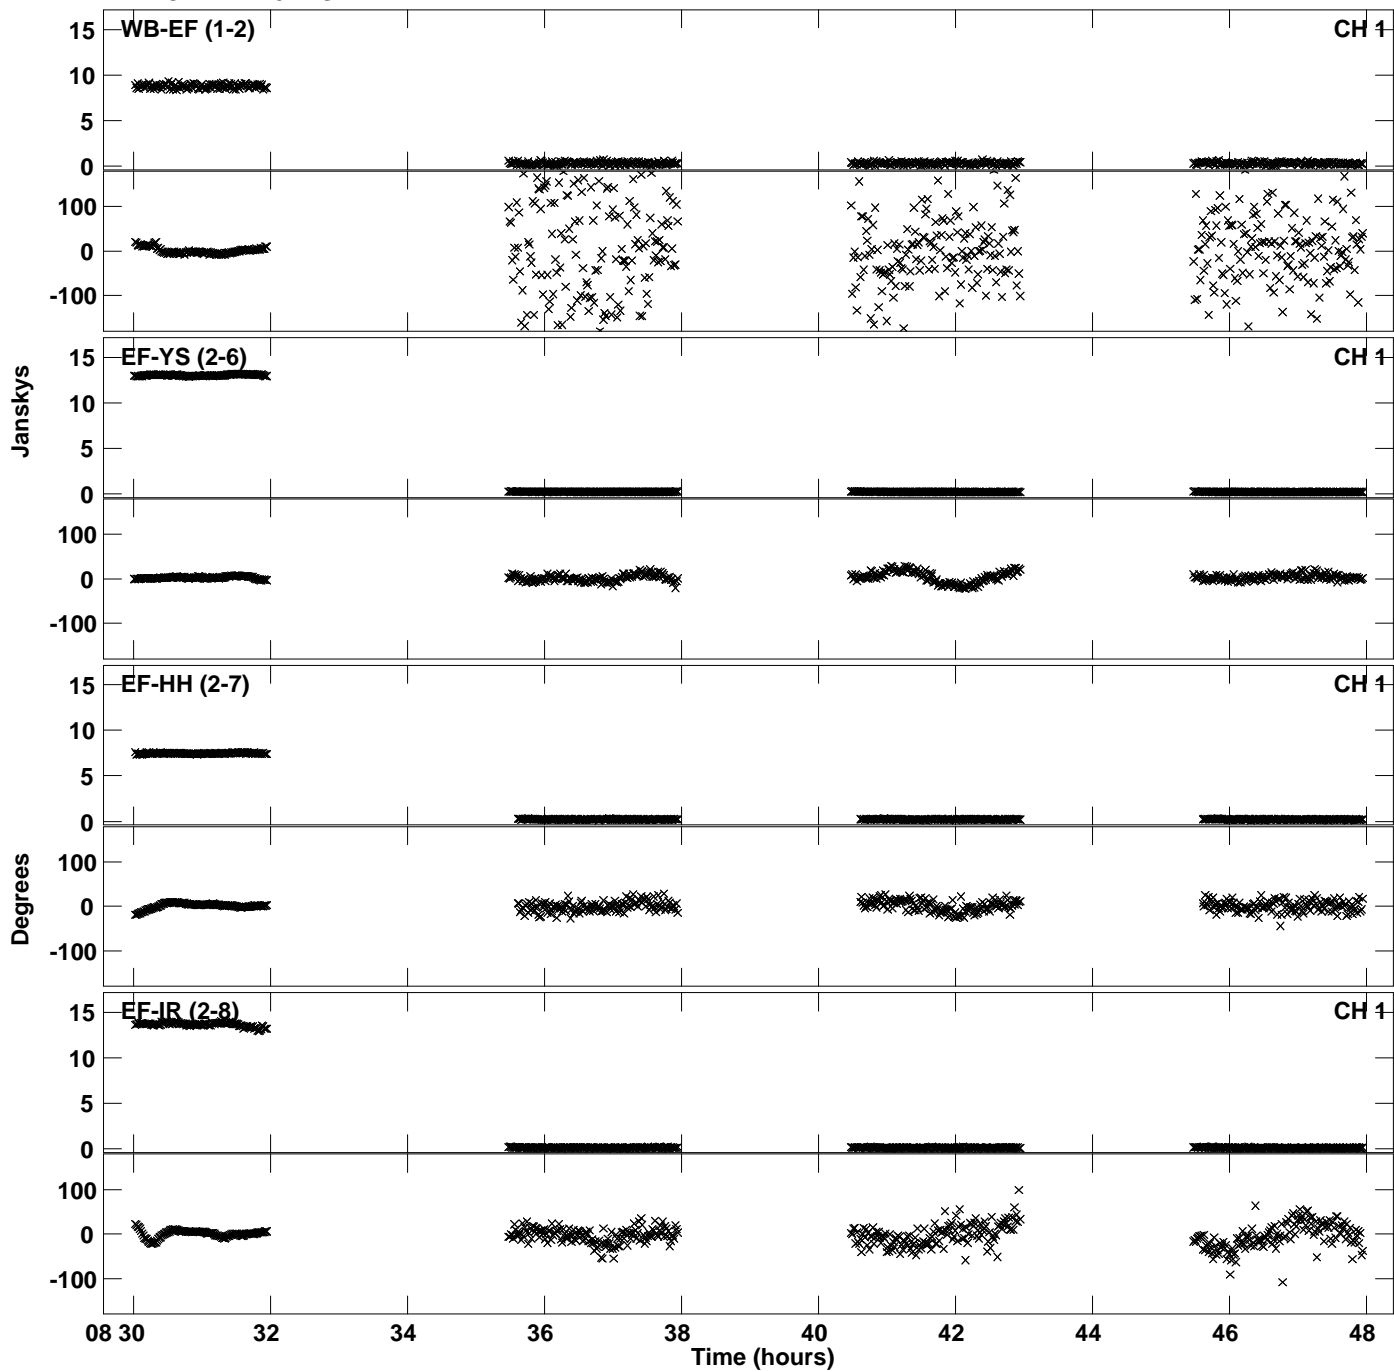

Plot file version 1 created 06-AUG-2020 15:19:15
Amplitude and Phase vs Time for ED045D.UVDATA.1 Vect aver. CL # 3
IF 1 CHAN 1 - 32 STK RR

Plot file version 2 created 06-AUG-2020 15:19:15
Amplitude andPhase vs Time for ED045D.UVDATA.1 Vect aver. CL # 3
IF 2 CHAN 1 - 32 STK RR

Plot file version 3 created 06-AUG-2020 15:19:15
Amplitude andPhase vs Time for ED045D.UVDATA.1 Vect aver. CL # 3
IF 3 CHAN 1 - 32 STK RR

Plot file version 4 created 06-AUG-2020 15:19:15
Amplitude and Phase vs Time for ED045D.UVDATA.1 Vect aver. CL # 3
IF 4 CHAN 1 - 32 STK RR