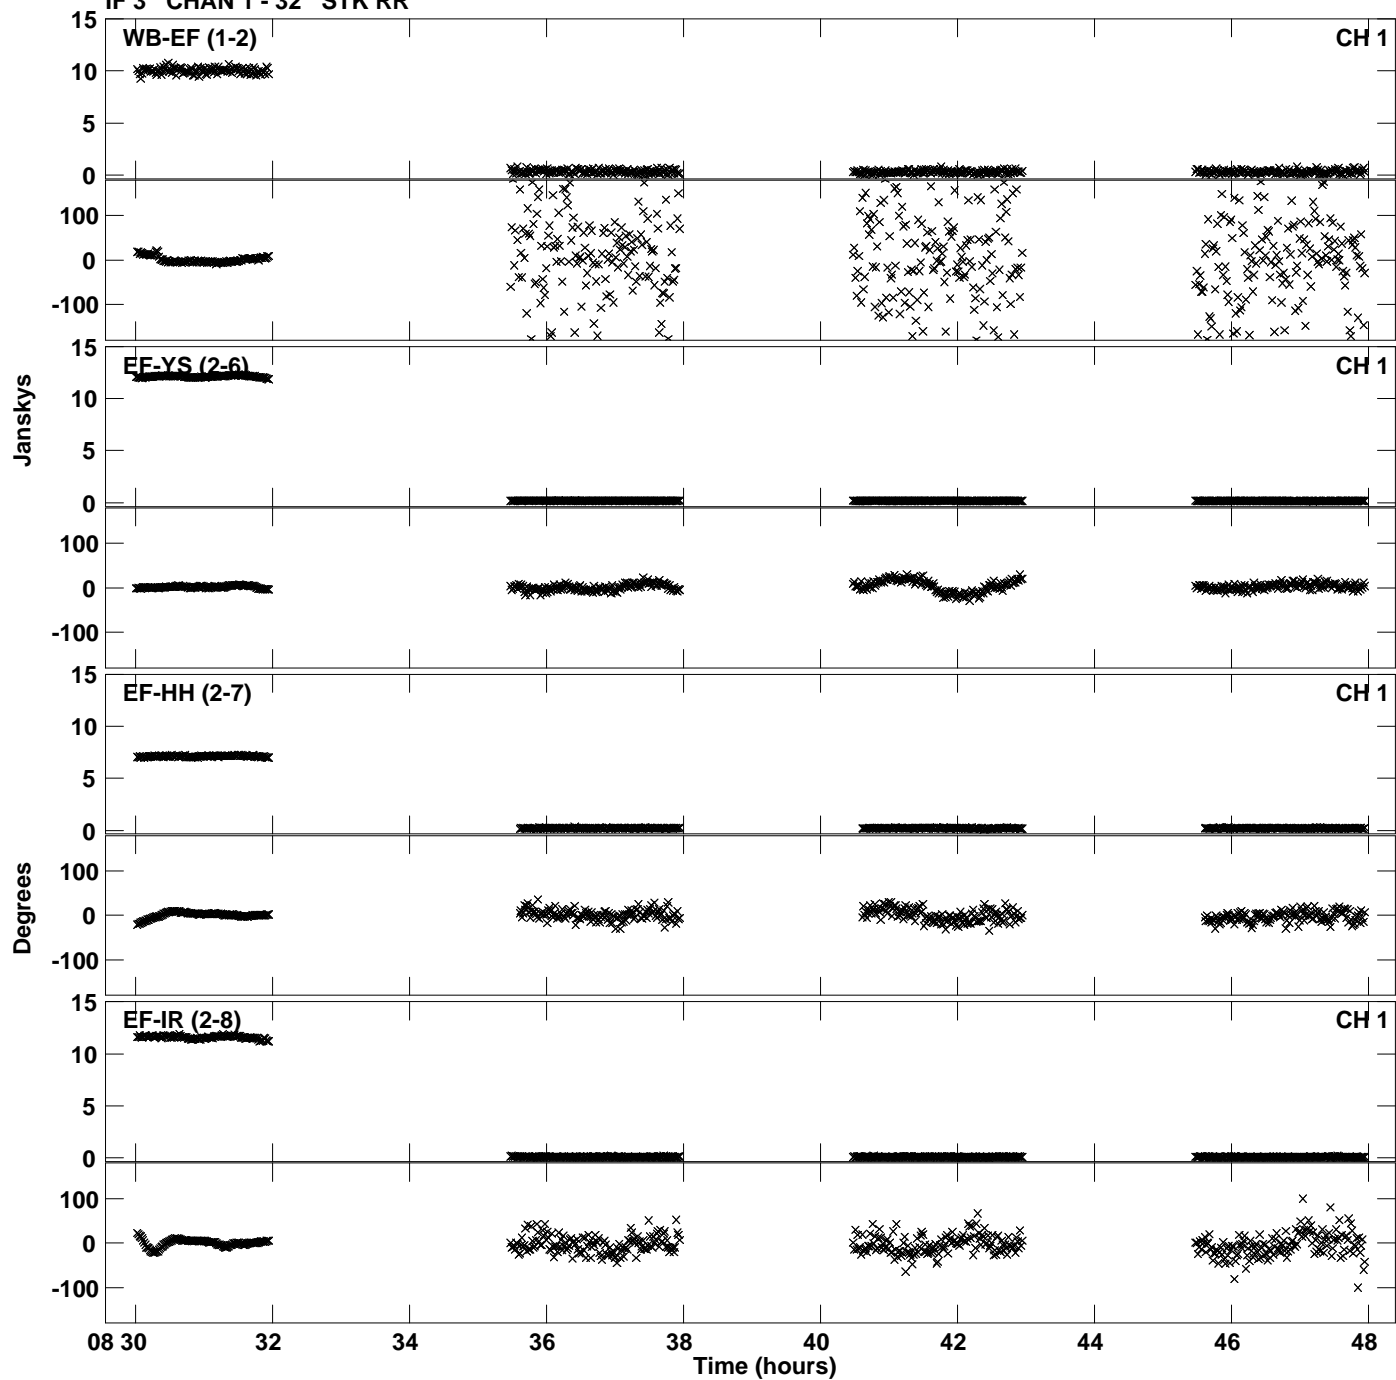

Plot file version 1 created 06-AUG-2020 15:19:15
Amplitude and Phase vs Time for ED045D.UVDATA.1 Vect aver. CL # 3
IF 1 CHAN 1 - 32 STK RR

Plot file version 2 created 06-AUG-2020 15:19:15
Amplitude andPhase vs Time for ED045D.UVDATA.1 Vect aver. CL # 3
IF 2 CHAN 1 - 32 STK RR

Plot file version 3 created 06-AUG-2020 15:19:15
Amplitude andPhase vs Time for ED045D.UVDATA.1 Vect aver. CL # 3
IF 3 CHAN 1 - 32 STK RR

Plot file version 4 created 06-AUG-2020 15:19:15
Amplitude and Phase vs Time for ED045D.UVDATA.1 Vect aver. CL # 3
IF 4 CHAN 1 - 32 STK RR