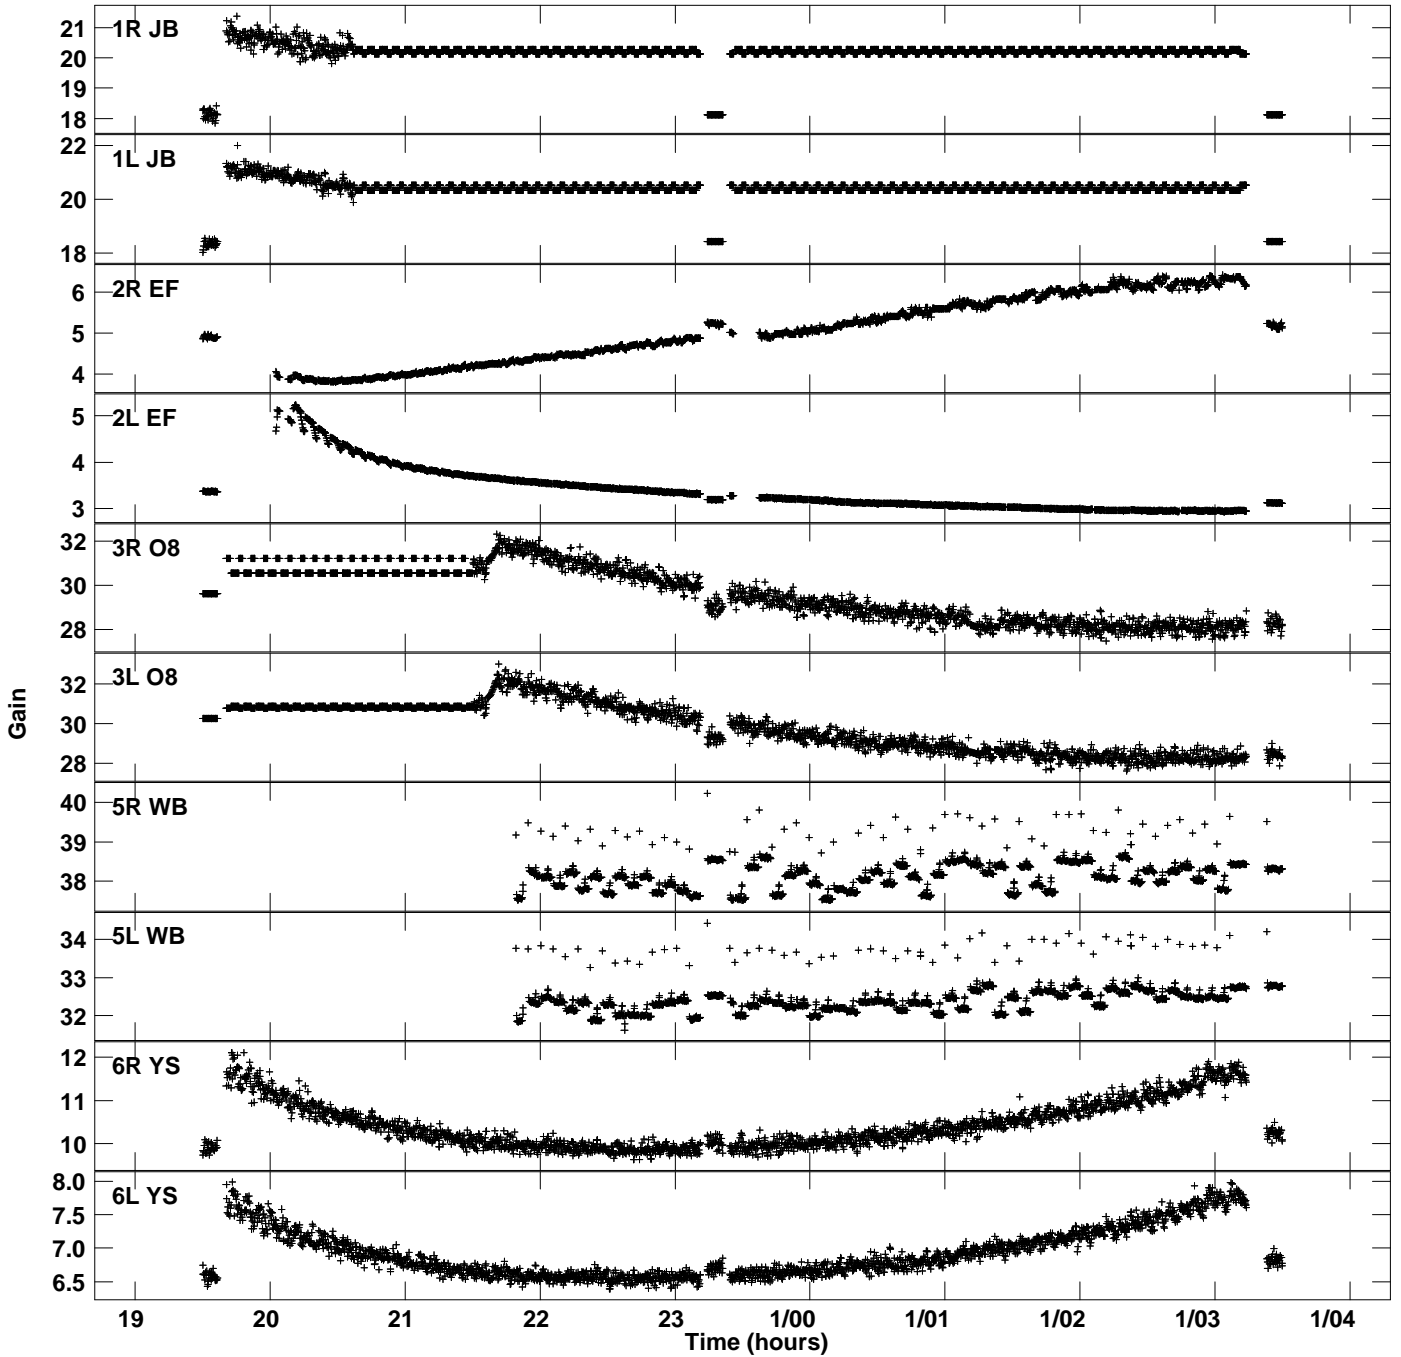

Plot file version 1 created 07-SEP-2020 16:06:02
Gain amp vs UTC time for ED046A_2.UVDATA.1
CL 2 Rpol & Lpol IF 1

Plot file version 2 created 07-SEP-2020 16:06:02
Gain amp vs UTC time for ED046A_2.UVDATA.1
CL 2 Rpol & Lpol IF 1