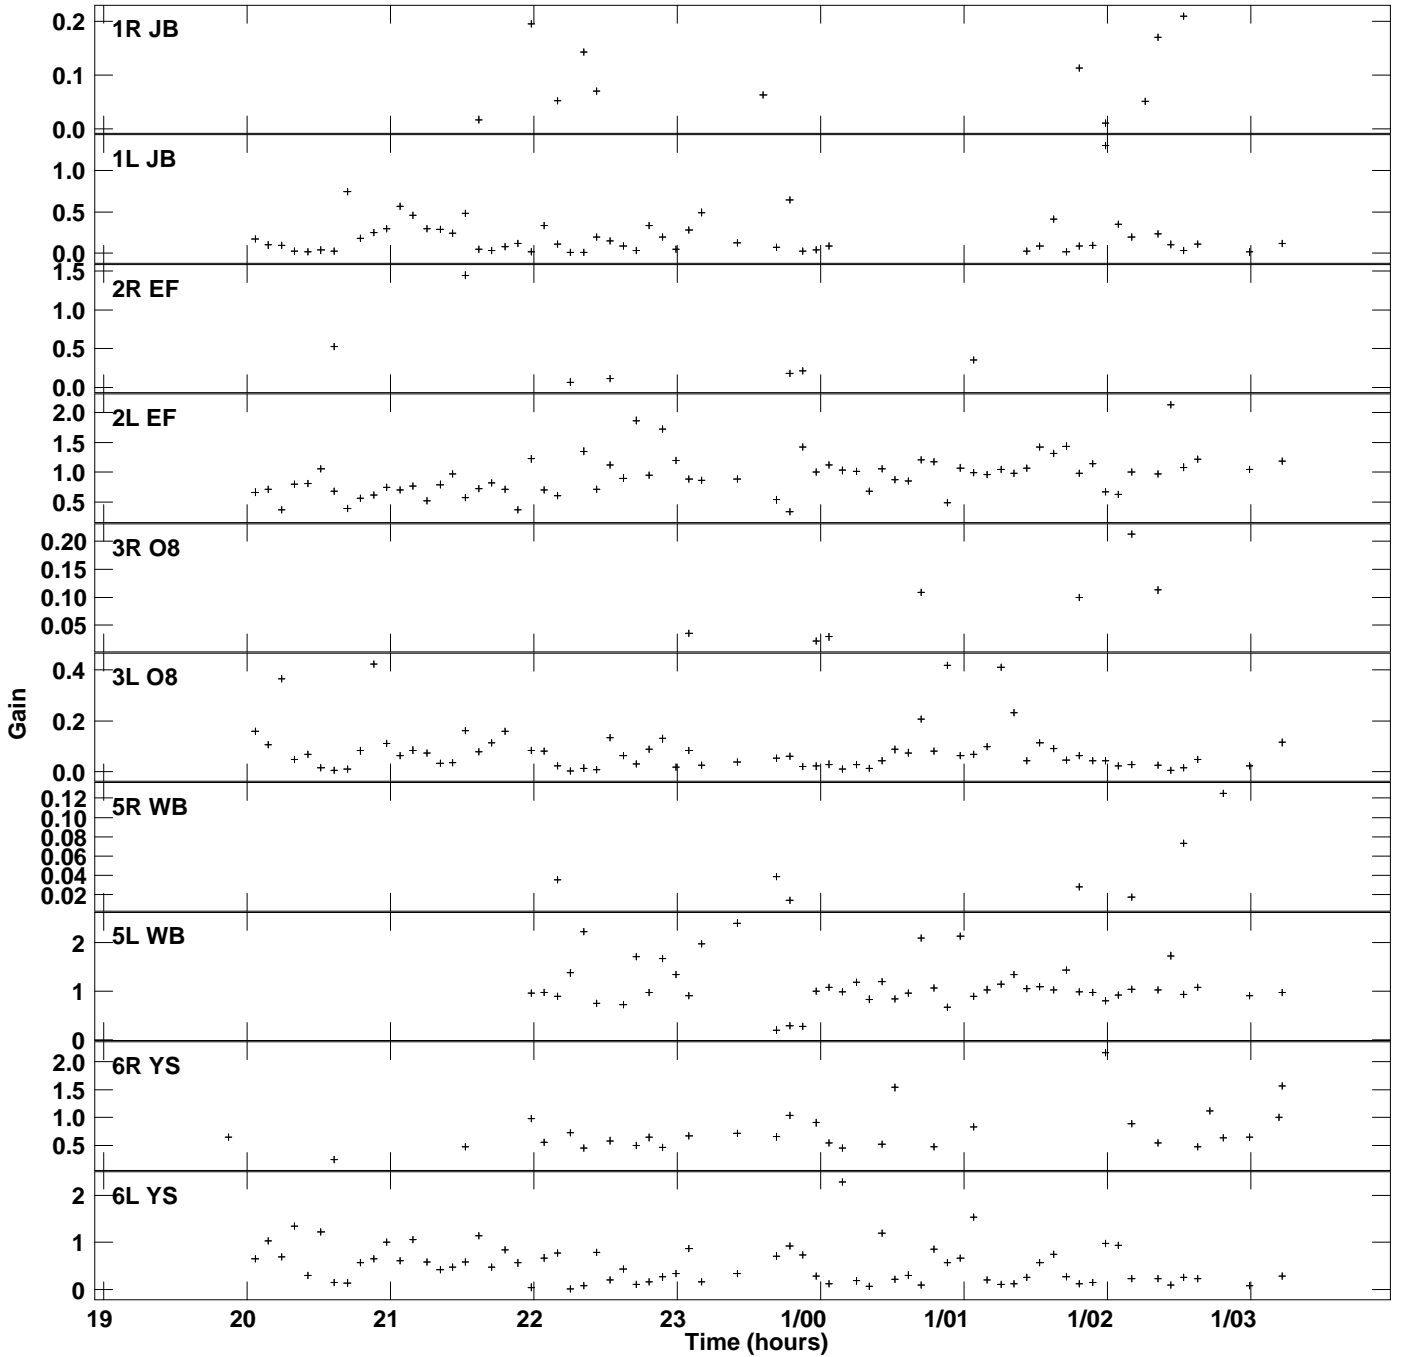

Plot file version 1 created 07-SEP-2020 18:44:25
Gain amp vs UTC time for J2102+4702.MULTI.1
SN 2 Rpol & Lpol IF 1

Plot file version 2 created 07-SEP-2020 18:44:25
Gain amp vs UTC time for J2102+4702.MULTI.1
SN 2 Rpol & Lpol IF 1