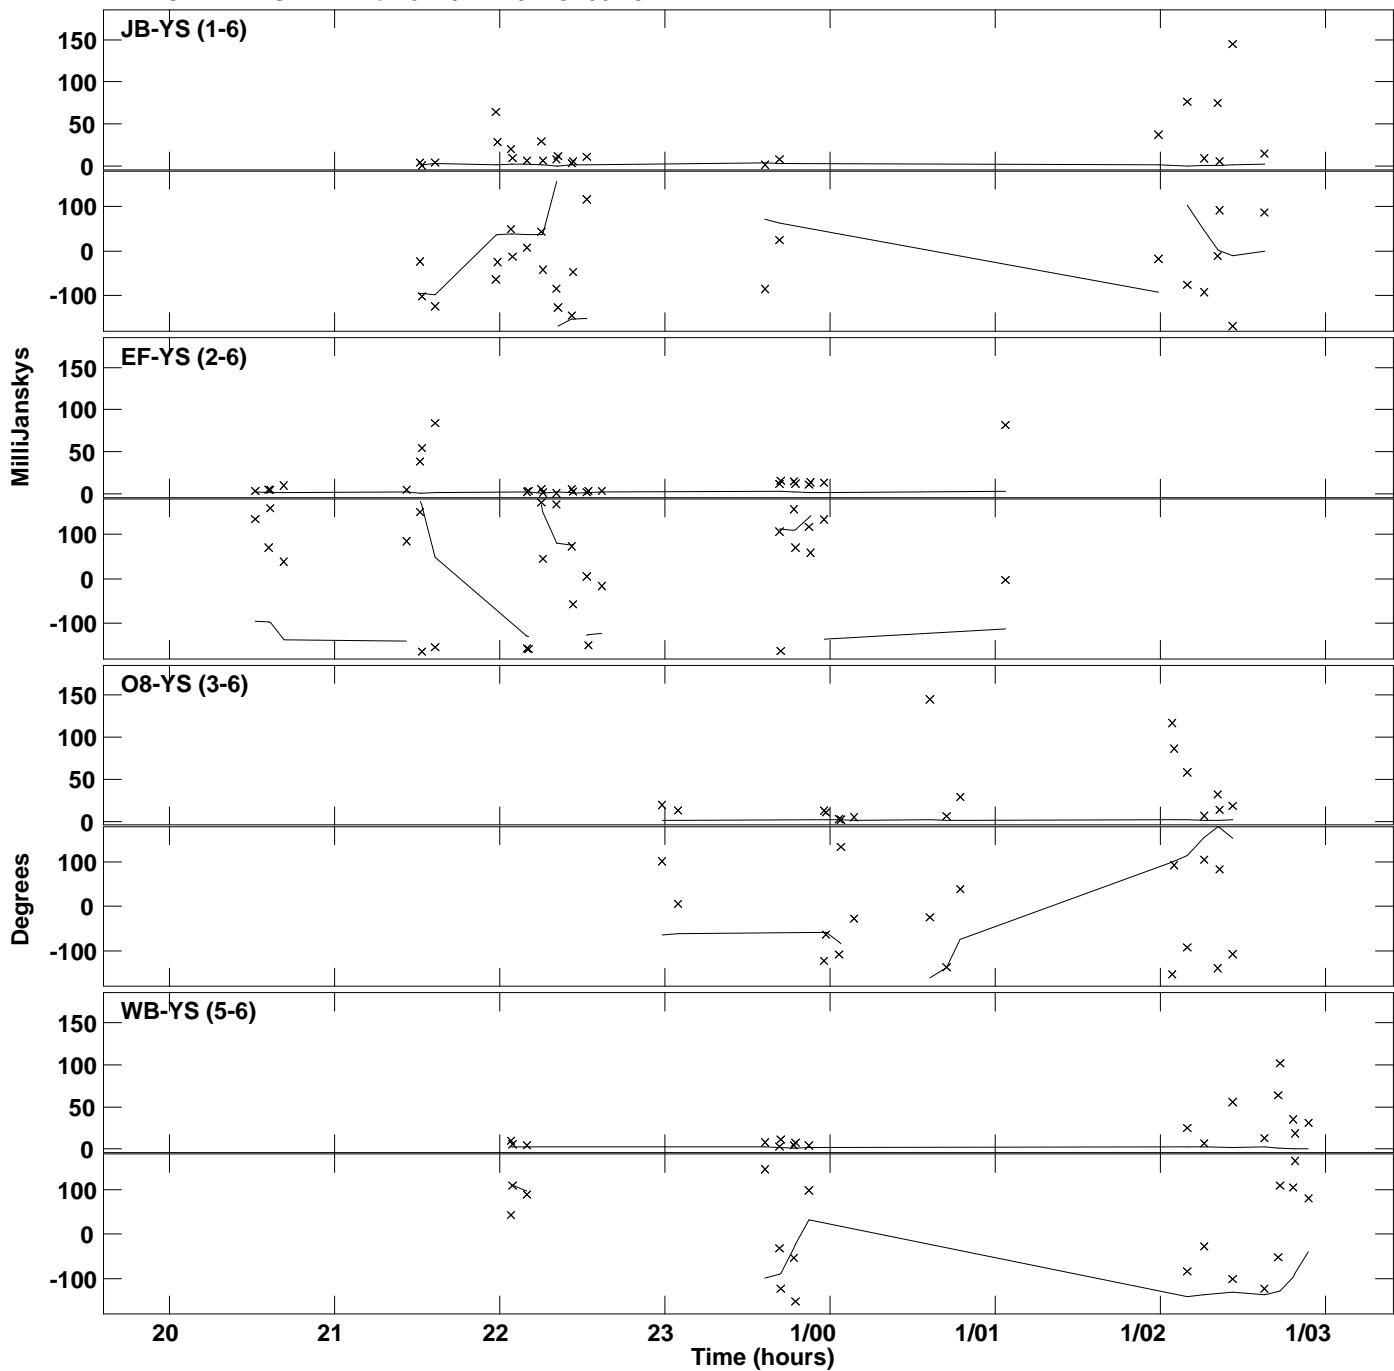

PLot file version 1 created 07-SEP-2020 18:44:54
Amplitude and Phase vs Time for J2102+4702.MULTI.1 Vect aver. CL # 3
IF 1 CHAN 1 STK LL of J2102+4702.ICL001.3

Plot file version 2 created 07-SEP-2020 18:44:54
Amplitude and Phase vs Time for J2102+4702.MULTI.1 Vect aver. CL # 3
IF 1 CHAN 1 STK RR of J2102+4702.ICL001.3

PLot file version 3 created 07-SEP-2020 18:44:54
Amplitude andPhase vs Time for J2102+4702.MULTI.1 Vect aver. CL # 3
IF 1 CHAN 1 STK RR of J2102+4702.ICL001.3