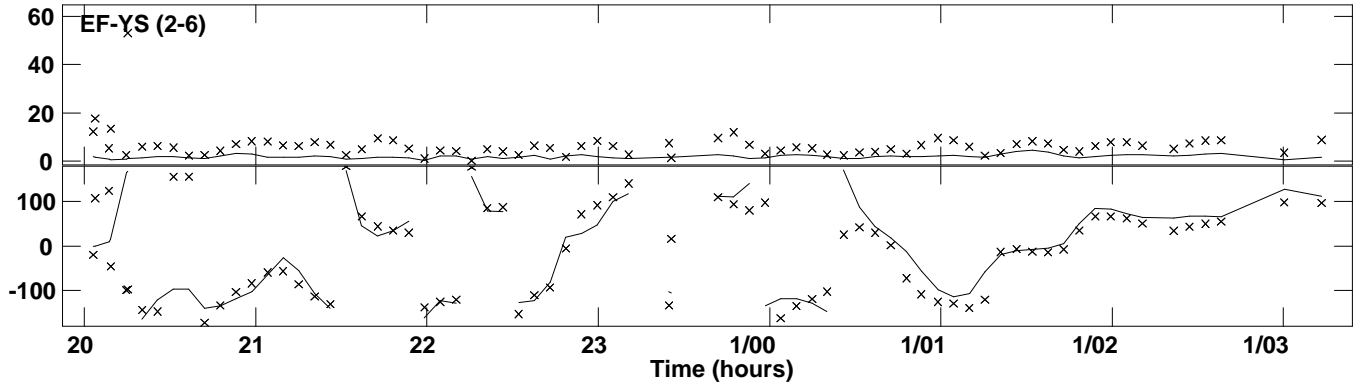

PLot file version 1 created 07-SEP-2020 18:44:54
Amplitude and Phase vs Time for J2102+4702.MULTI.1 Vect aver. CL # 3
IF 1 CHAN 1 STK LL of J2102+4702.ICL001.3

Plot file version 2 created 07-SEP-2020 18:44:54
Amplitude and Phase vs Time for J2102+4702.MULTI.1 Vect aver. CL # 3
IF 1 CHAN 1 STK RR of J2102+4702.ICL001.3

PLot file version 3 created 07-SEP-2020 18:44:54
Amplitude andPhase vs Time for J2102+4702.MULTI.1 Vect aver. CL # 3
IF 1 CHAN 1 STK RR of J2102+4702.ICL001.3