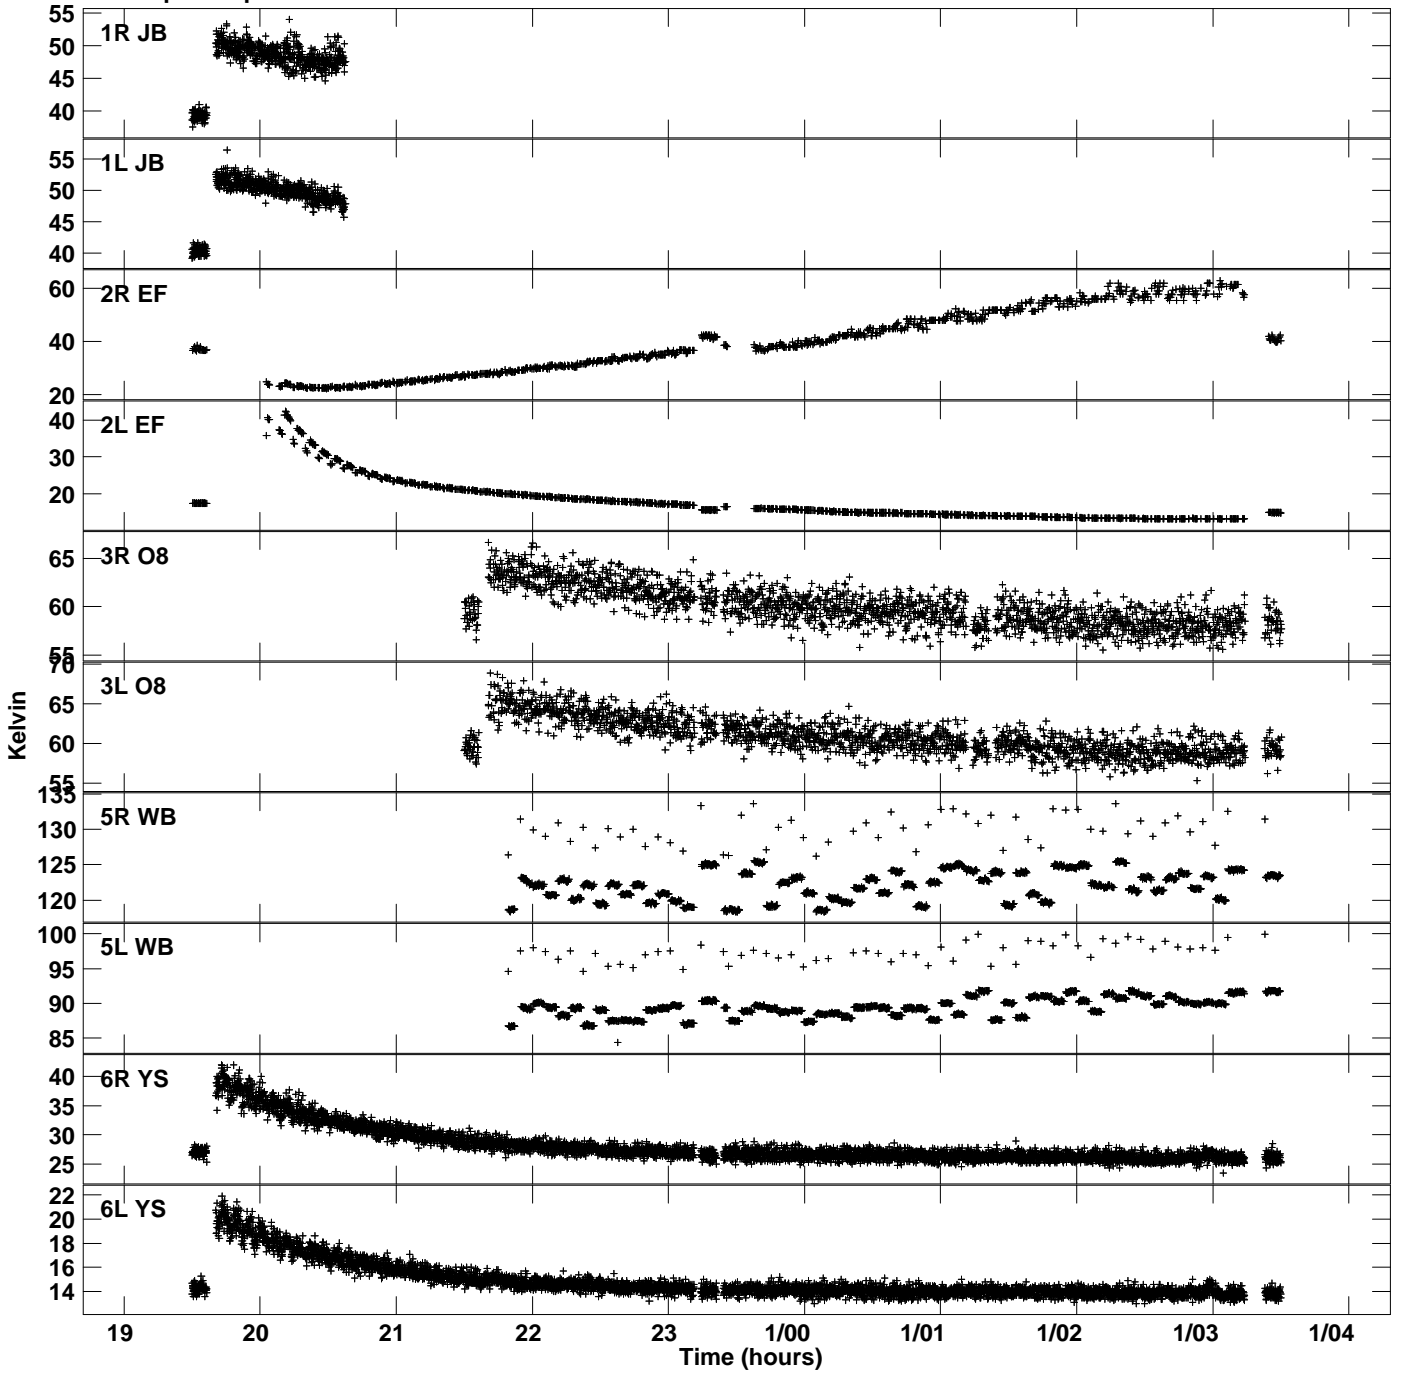

Plot file version 1 created 07-SEP-2020 16:06:01  
Tsys vs UTC time for ED046A\_2.UVDATA.1  
TY 1 Rpol & Lpol IF 1

Plot file version 2 created 07-SEP-2020 16:06:01  
Tsys vs UTC time for ED046A\_2.UVDATA.1  
TY 1 Rpol & Lpol IF 1