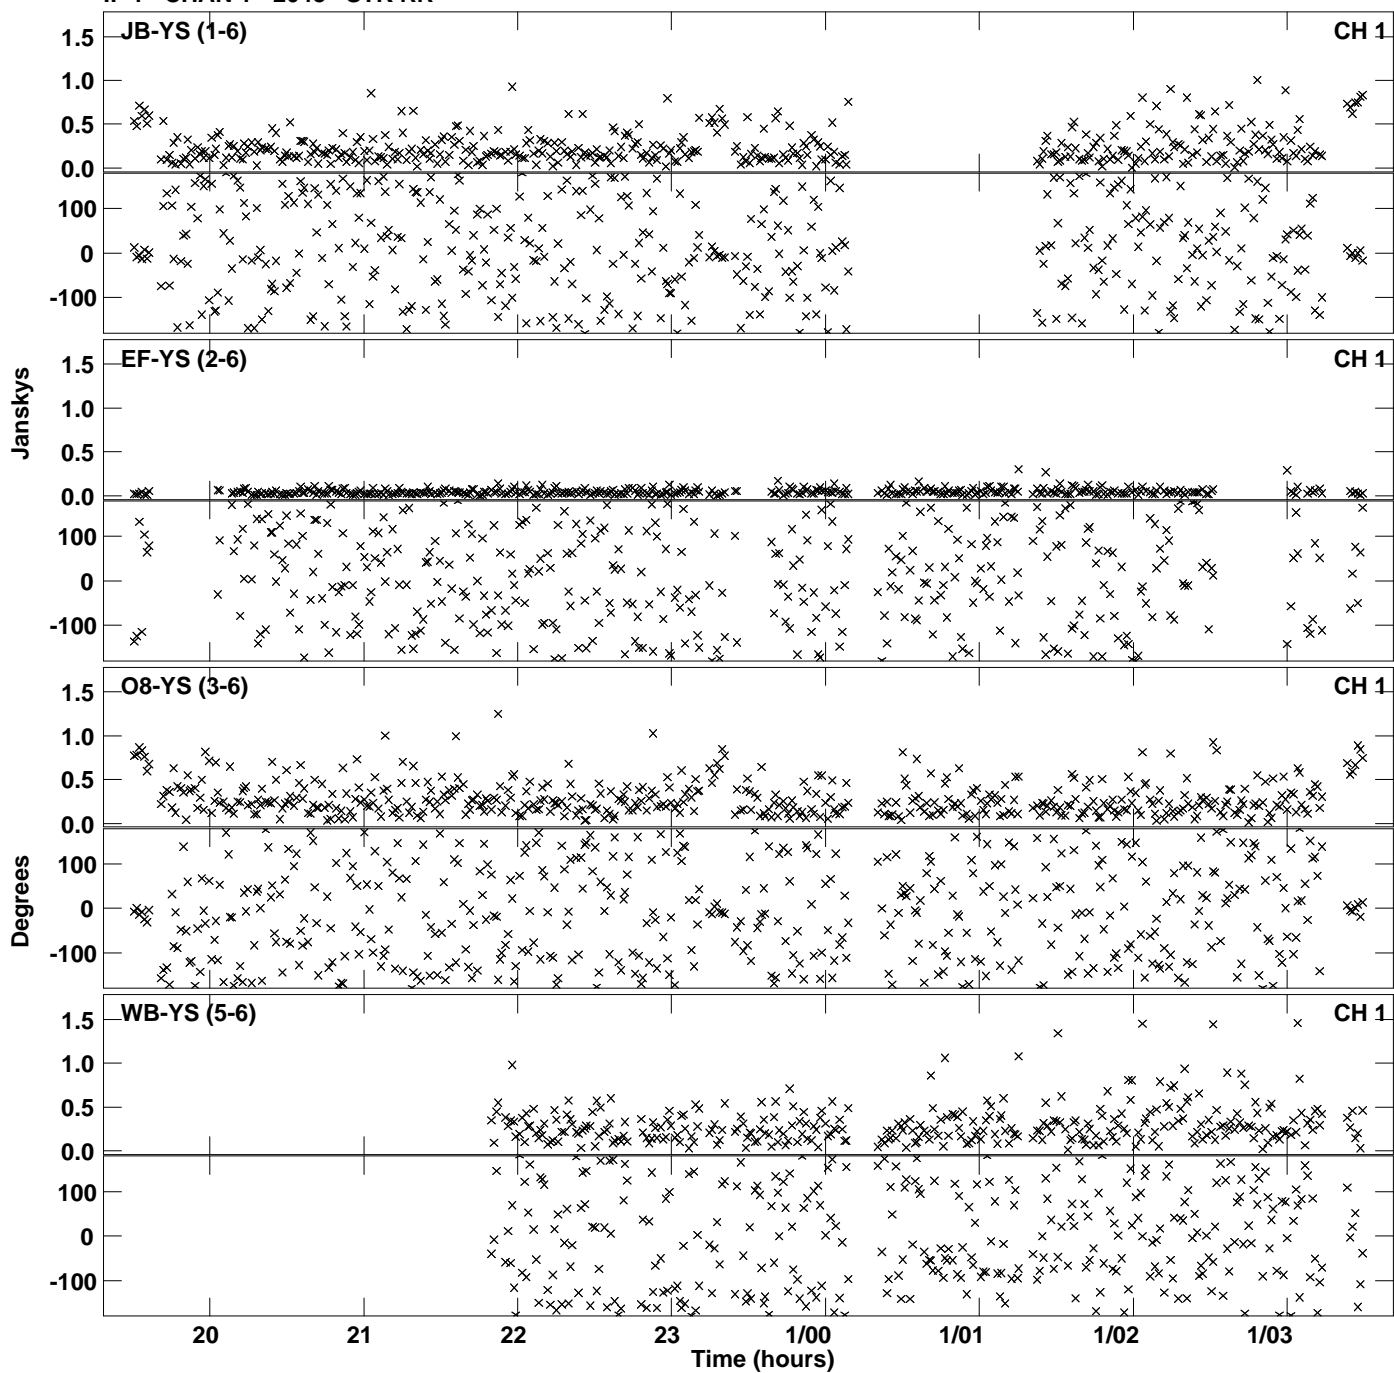

PLot file version 1 created 07-SEP-2020 17:37:10
Amplitude andPhase vs Time for ED046A 2.UVDATA.1 Vect aver. CL # 3
IF 1 CHAN 1 - 2048 STK LL

PLot file version 2 created 07-SEP-2020 18:06:58
Amplitude andPhase vs Time for ED046A 2.UVDATA.1 Vect aver. CL # 3
IF 1 CHAN 1 - 2048 STK RR

Plot file version 3 created 07-SEP-2020 18:06:58
Amplitude andPhase vs Time for ED046A 2.UVDATA.1 Vect aver. CL # 3
IF 1 CHAN 1 - 2048 STK RR