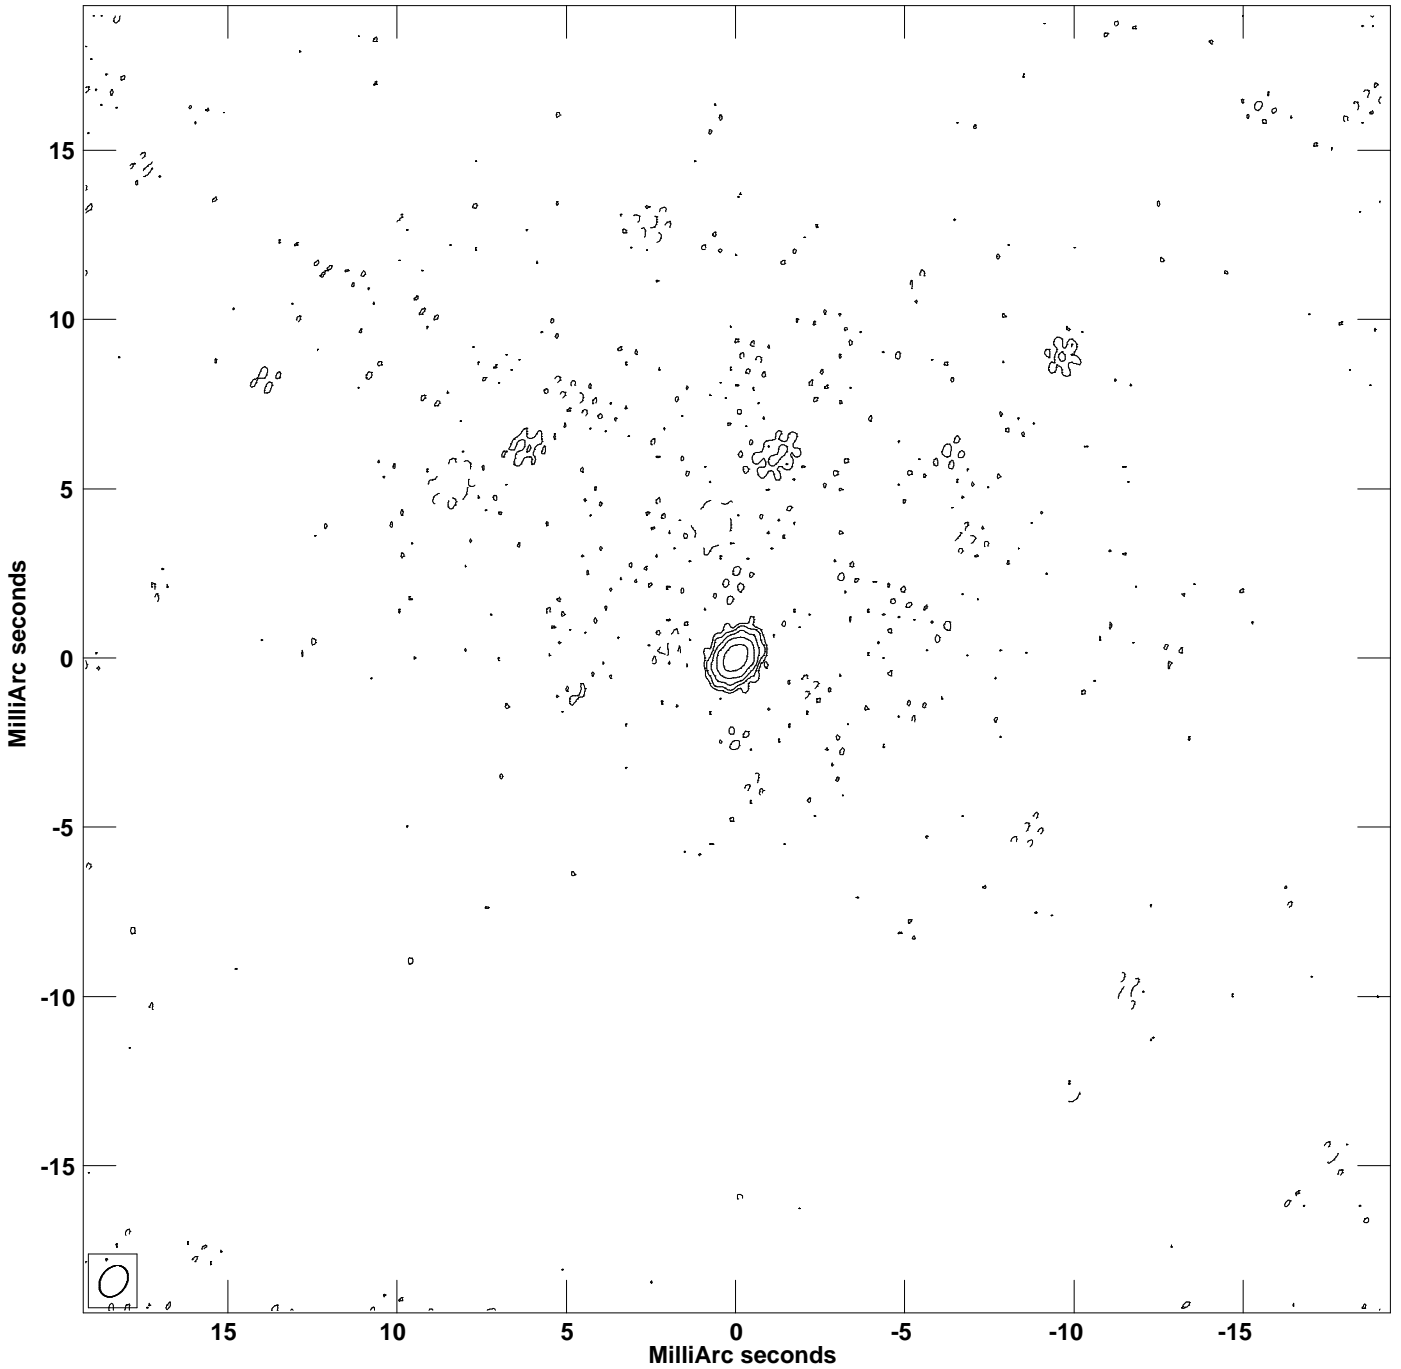

Plot file version 1 created 10-SEP-2020 02:28:38
CONT: 2007+777 IPOL 22239.562 MHz 2007+777.ICL001.2

Center at RA 20 05 30.99852580 DEC 77 52 43.2475410
Cont peak brightness = 5.1938E-01 JY/BEAM
Levs = 5.194E-03 * (-3.56, 3.556, 7.111, 14.22, 28.45, 56.89)