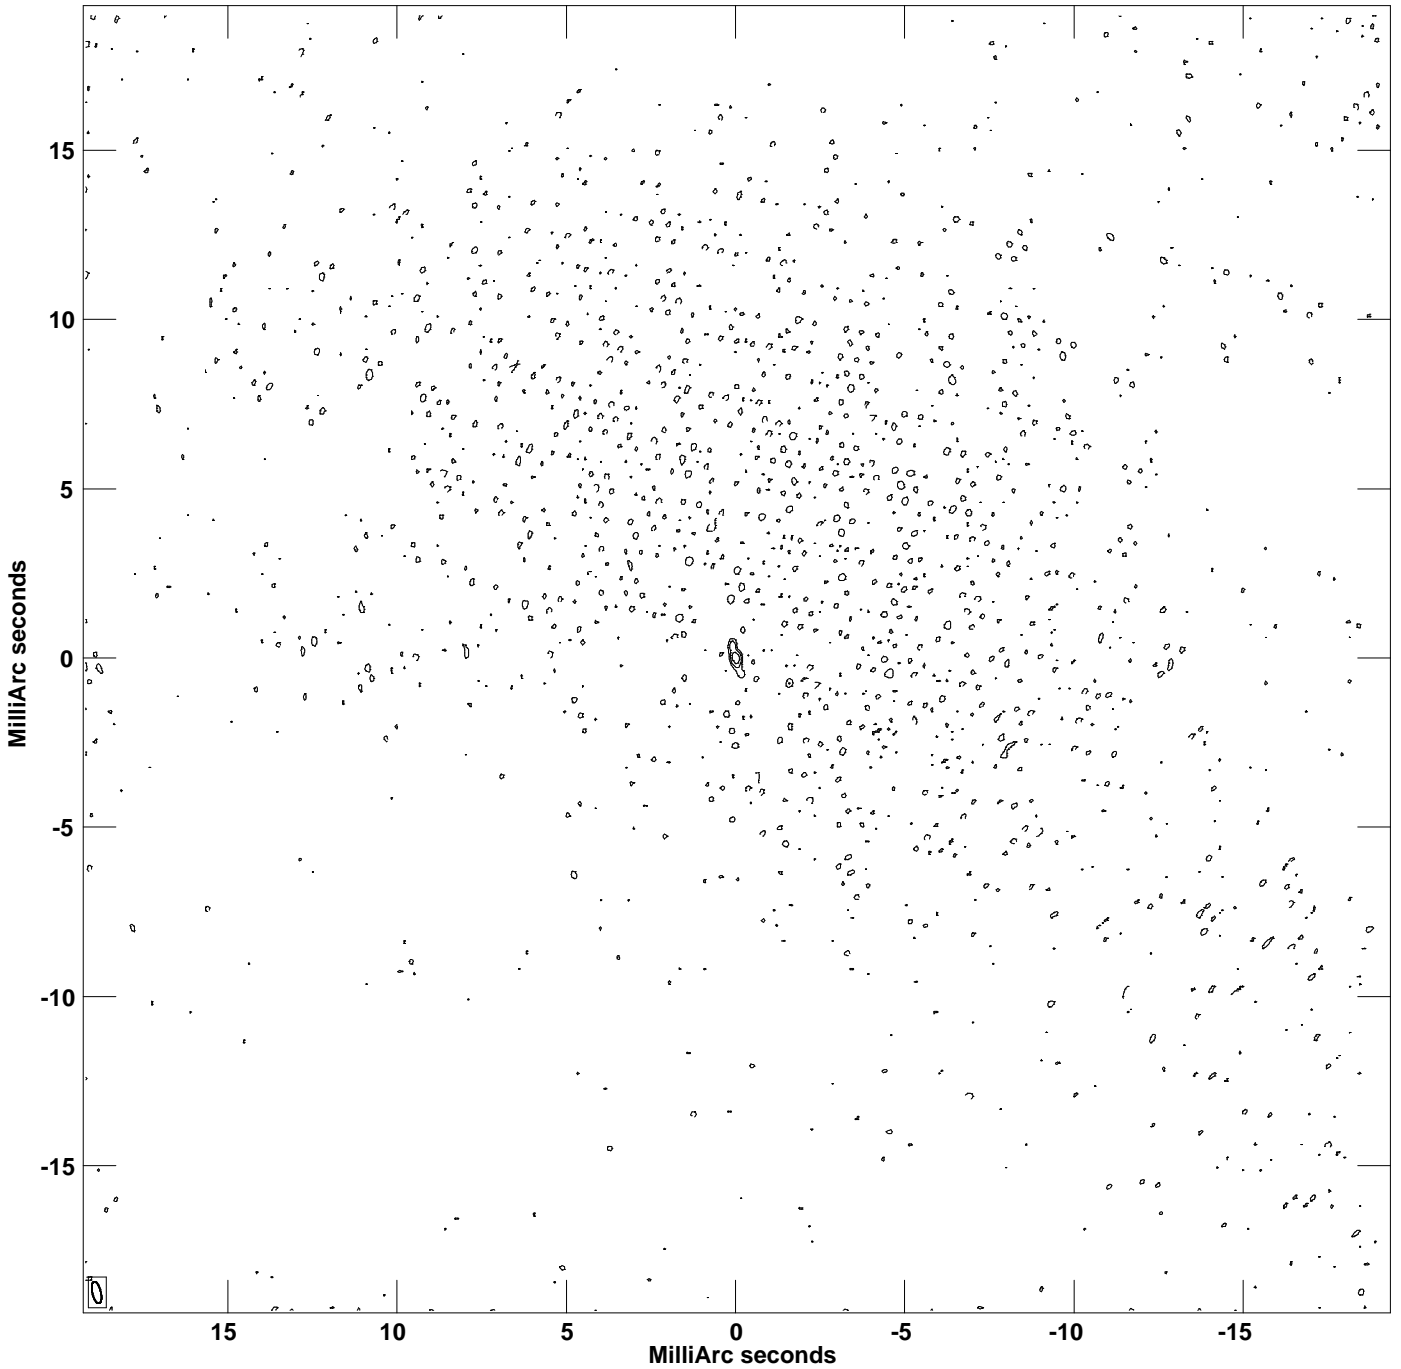

PLot file version 1 created 10-SEP-2020 02:28:15
CONT: 2007+777 IPOL 22239.562 MHz 2007+777.ICL001.1

Center at RA 20 05 30.99852580 DEC 77 52 43.2475410
Cont peak brightness = 7.6714E-01 JY/BEAM
Levs = 7.671E-03 * (-15.3, 15.27, 30.54, 61.09)