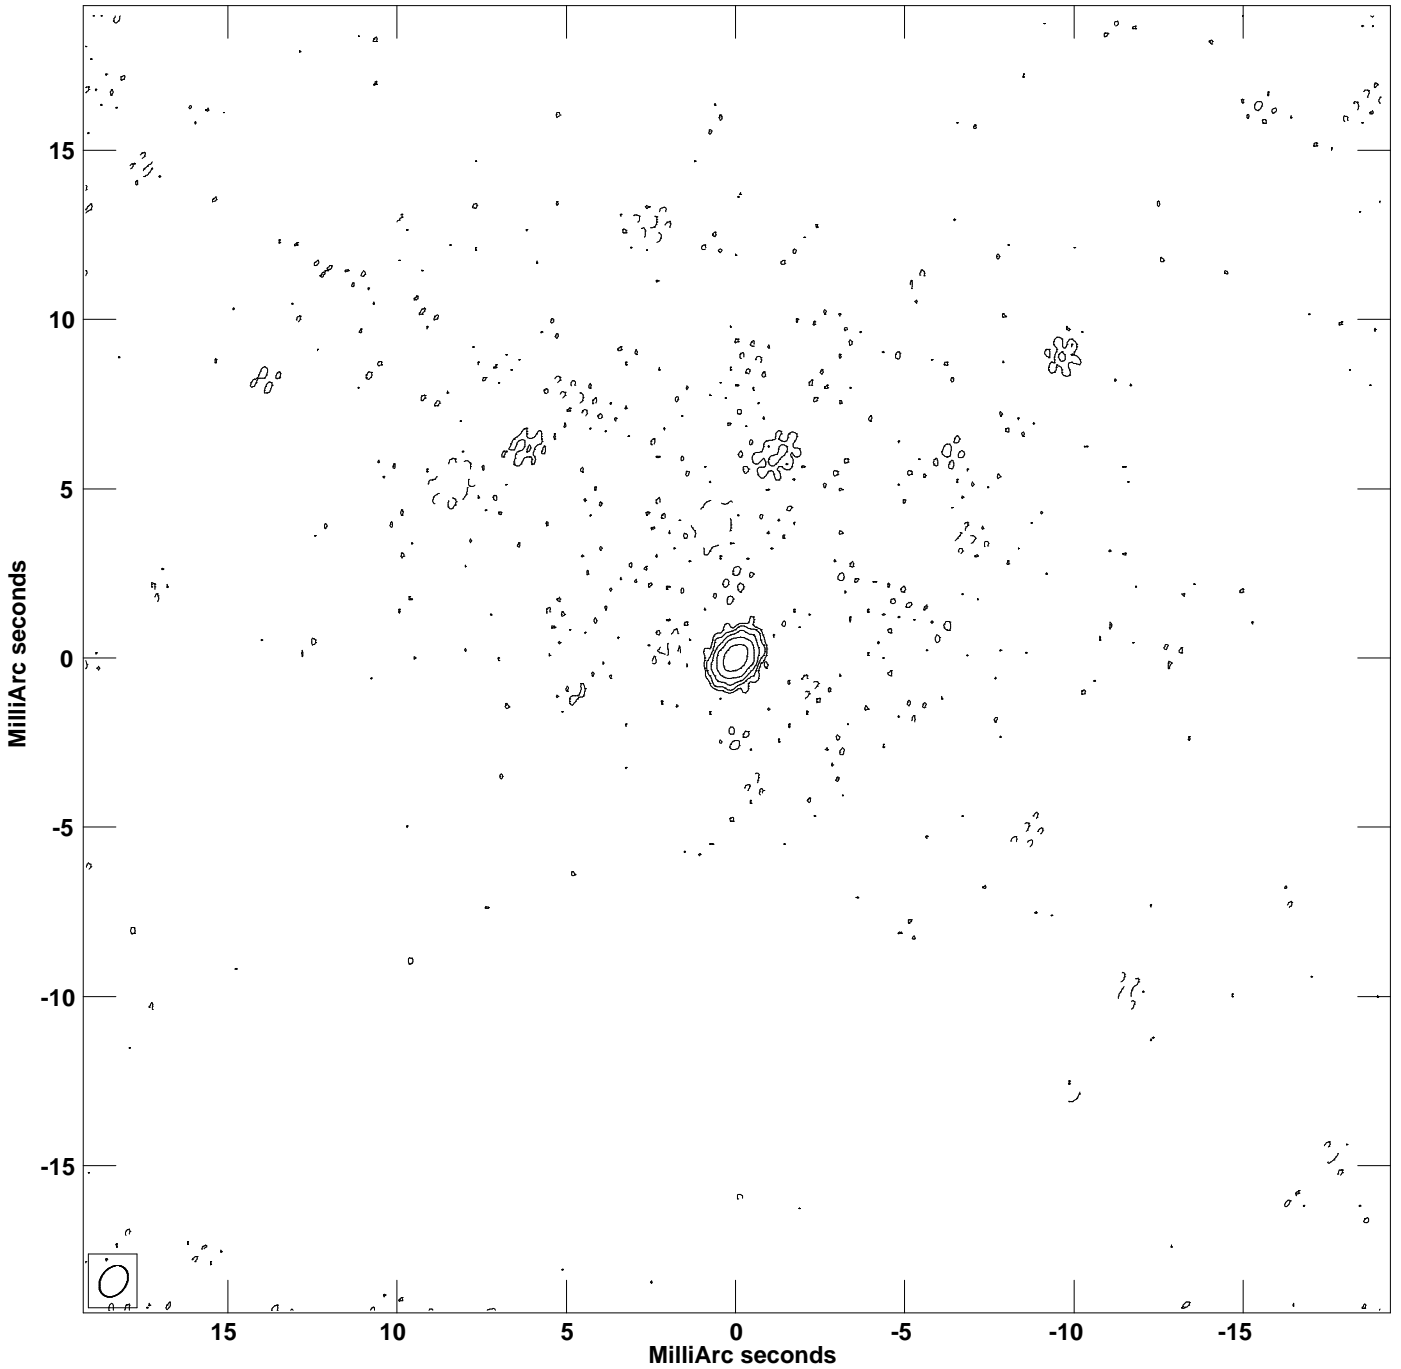

Plot file version 1 created 10-SEP-2020 02:28:38  
CONT: 2007+777 IPOL 22239.562 MHz 2007+777.ICL001.2

Center at RA 20 05 30.99852580 DEC 77 52 43.2475410  
Cont peak brightness = 5.1938E-01 JY/BEAM  
Levs = 5.194E-03 \* (-3.56, 3.556, 7.111, 14.22, 28.45, 56.89)