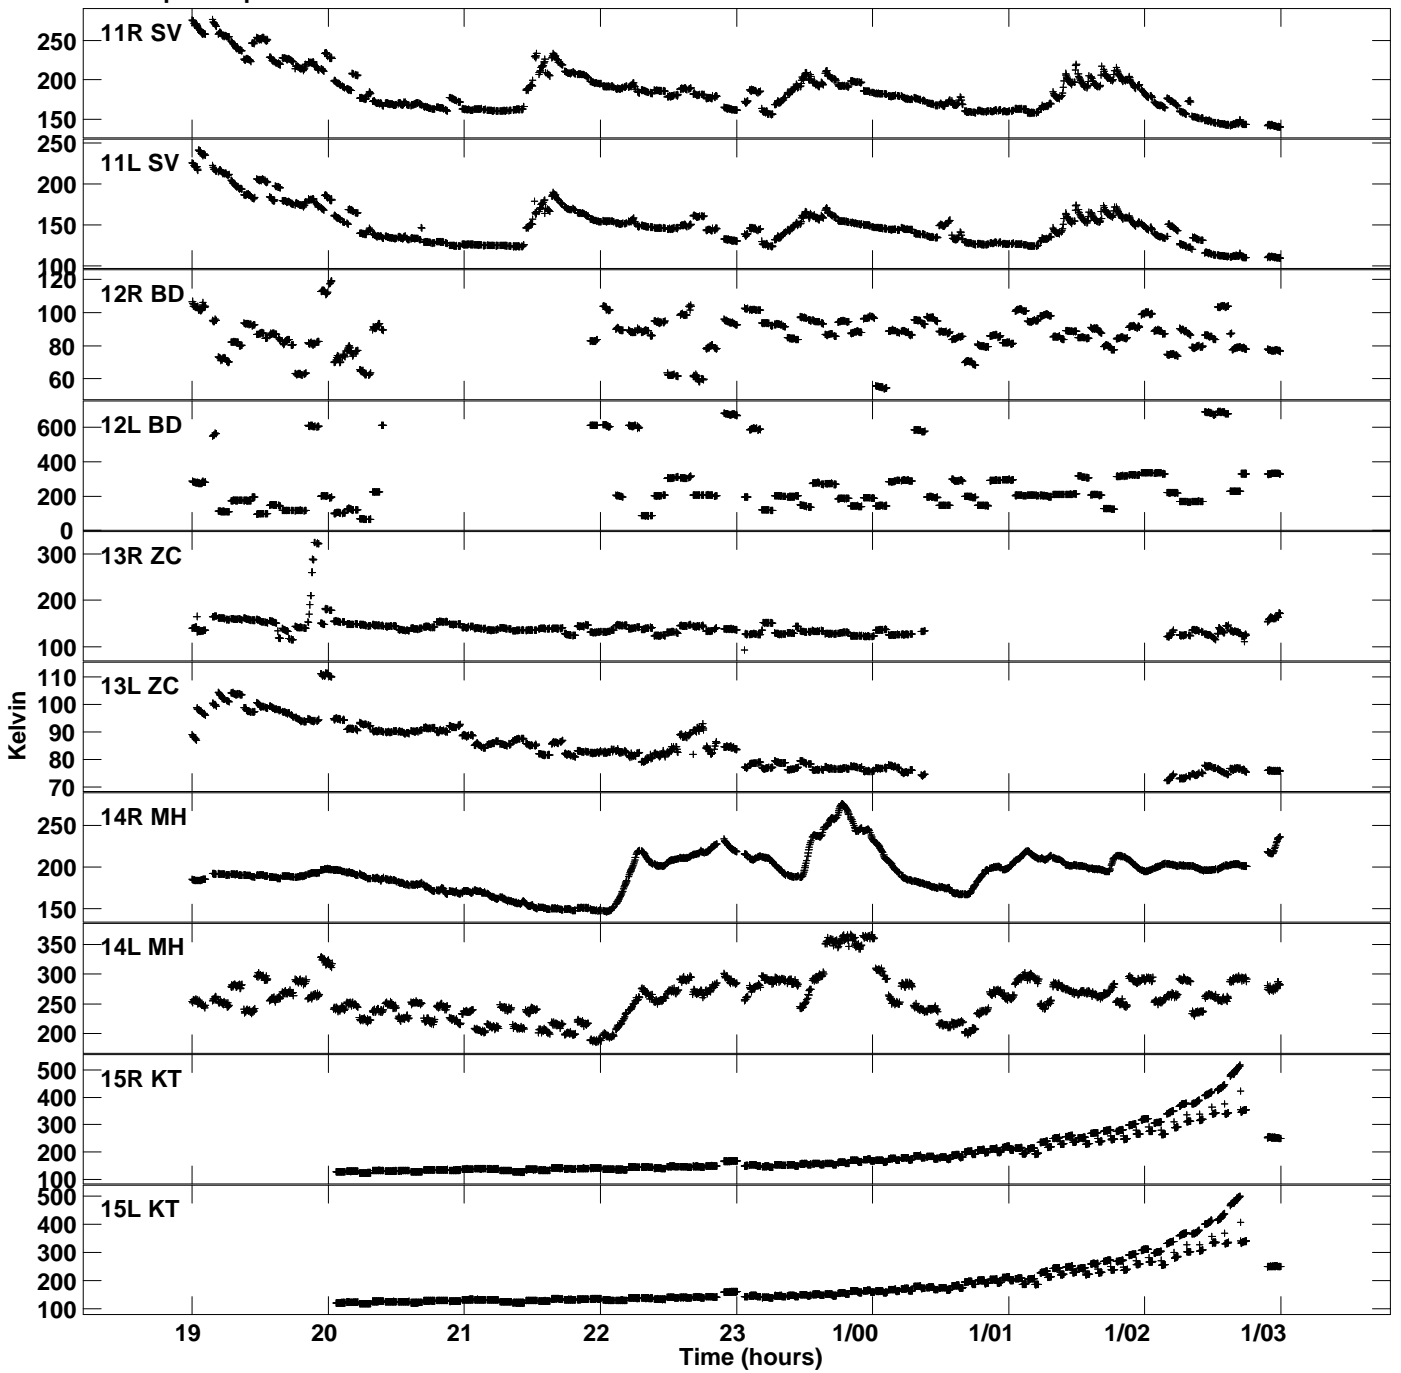

Plot file version 1 created 09-SEP-2020 19:27:28
Tsys vs UTC time for ED046B_2.UVDATA.1
TY 1 Rpol & Lpol IF 1

Plot file version 2 created 09-SEP-2020 19:27:28
Tsys vs UTC time for ED046B_2.UVDATA.1
TY 1 Rpol & Lpol IF 1

Plot file version 3 created 09-SEP-2020 19:27:28
Tsys vs UTC time for ED046B_2.UVDATA.1
TY 1 Rpol & Lpol IF 1