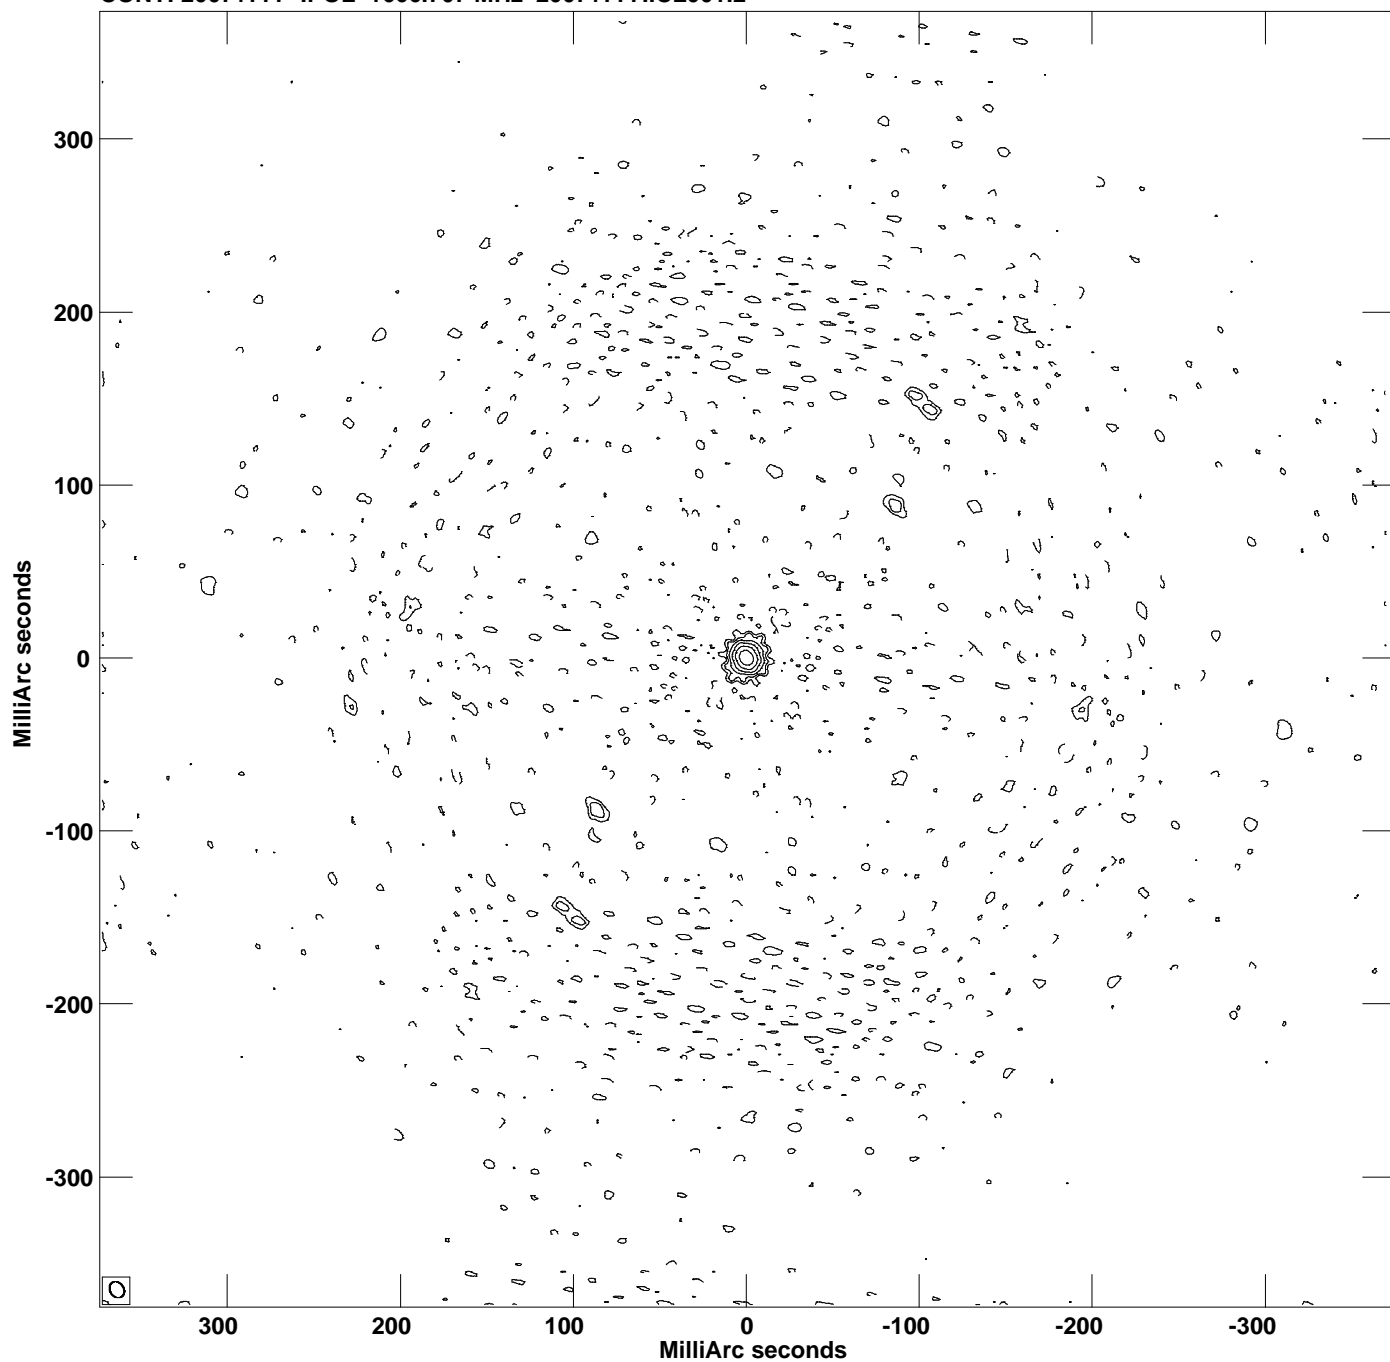

PLot file version 1 created 25-SEP-2020 00:17:03  
CONT: 2007+777 IPOL 1666.707 MHz 2007+777.ICL001.2

Center at RA 20 05 30.9985258 DEC 77 52 43.247541  
Cont peak brightness = 4.5031E-01 JY/BEAM  
Levs = 4.503E-03 \* (-1.71, 1.709, 3.418, 6.837, 13.67, 27.35, 54.69)