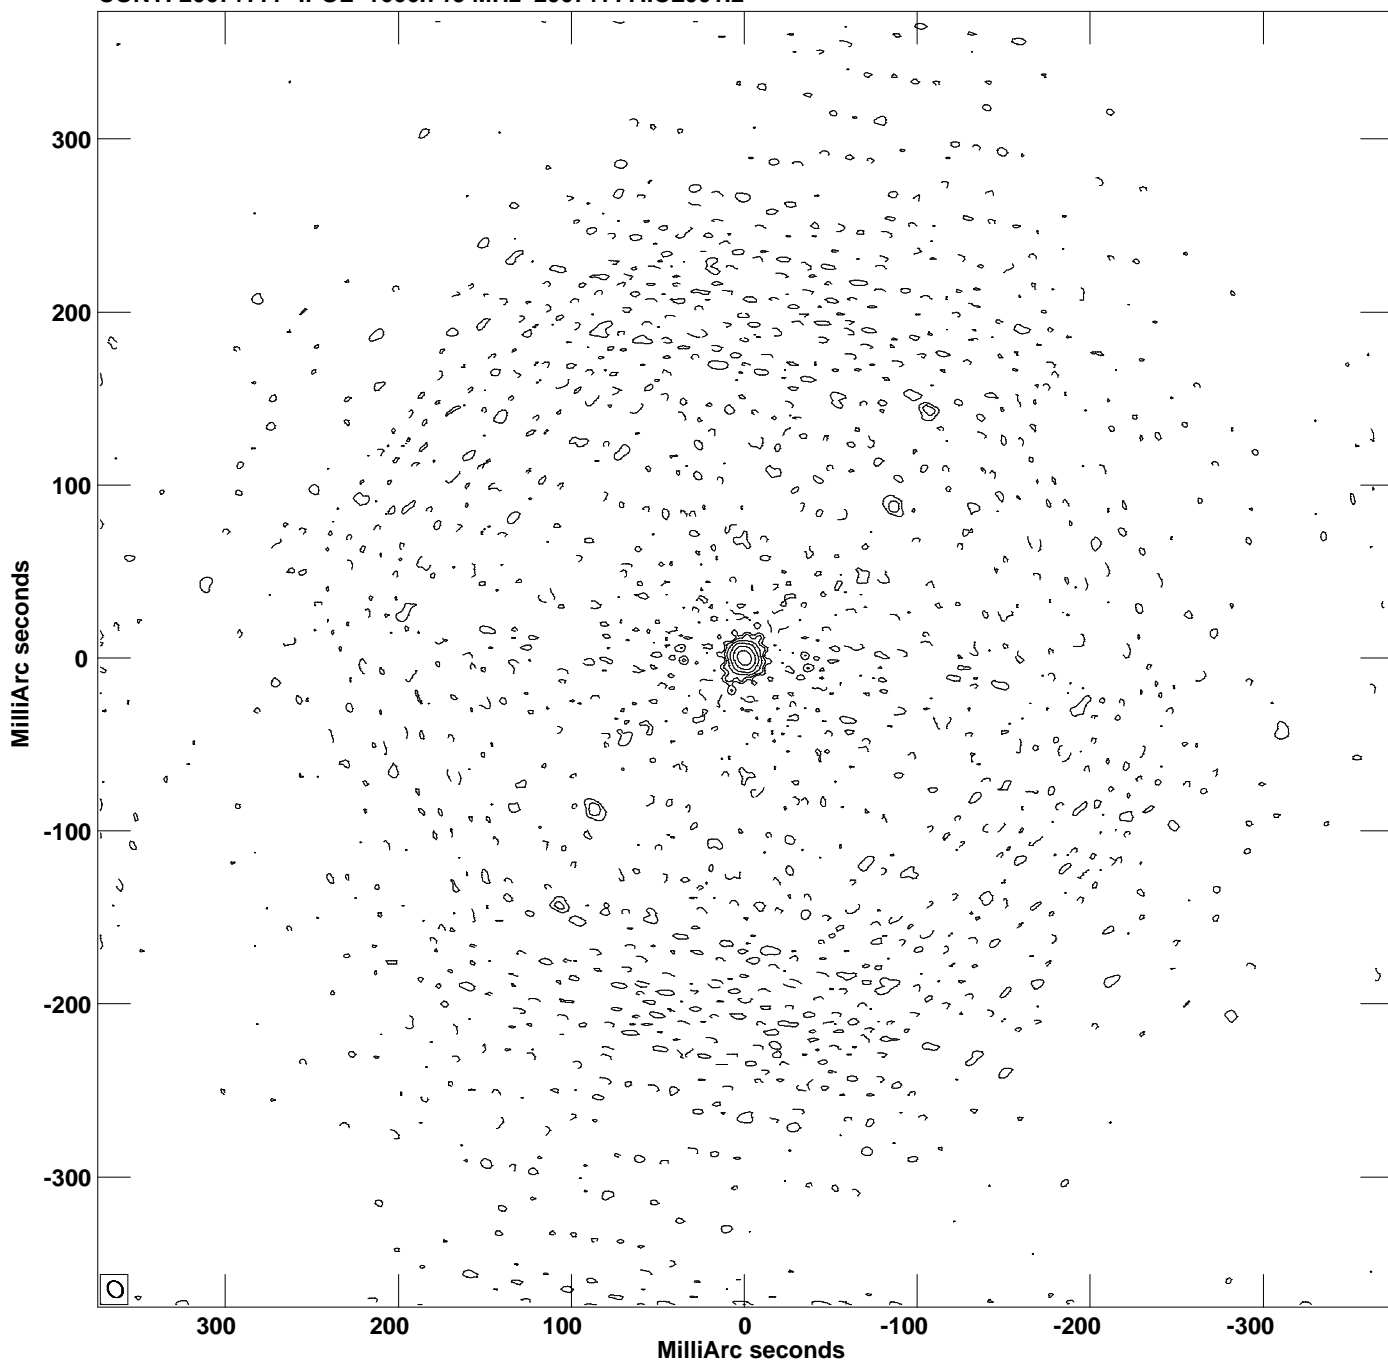

PLot file version 1 created 26-SEP-2020 02:13:33
CONT: 2007+777 IPOL 1666.715 MHz 2007+777.ICL001.2

Center at RA 20 05 30.9985258 DEC 77 52 43.247541
Cont peak brightness = 5.2849E-01 JY/BEAM
Levs = 5.285E-03 * (-1.76, 1.756, 3.512, 7.023, 14.05, 28.09, 56.19)