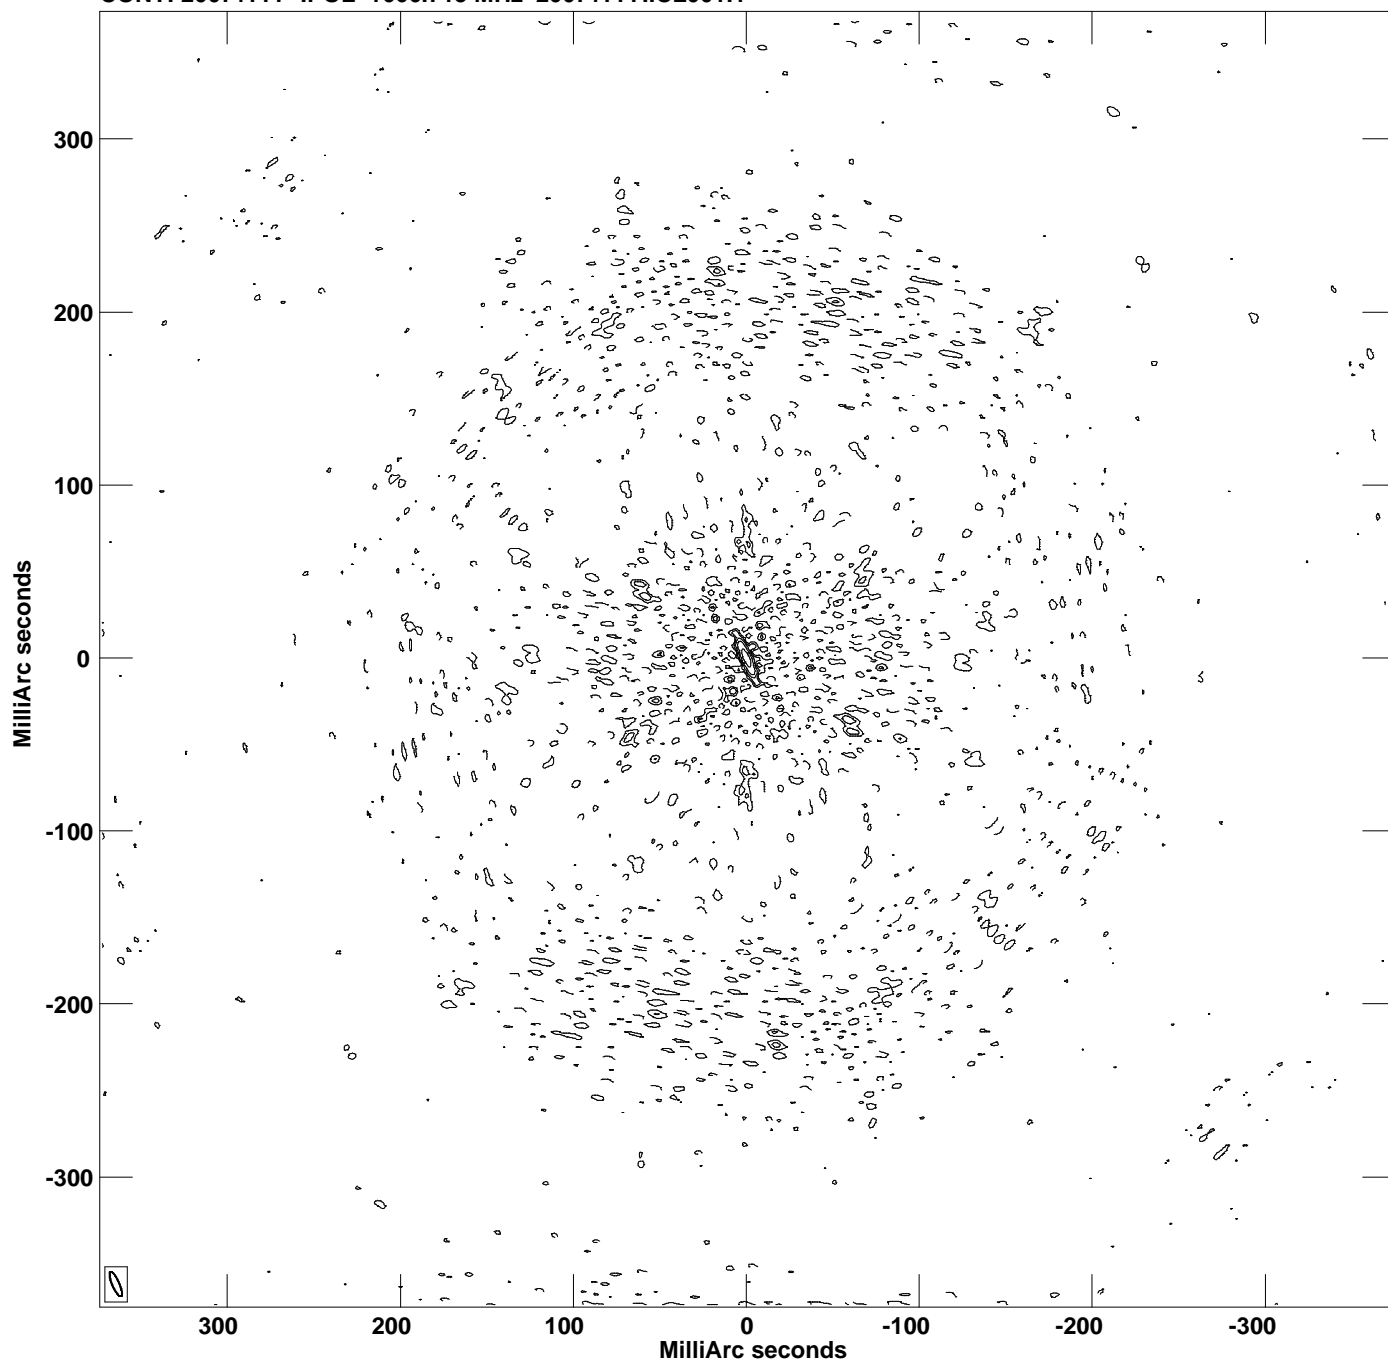

PLot file version 1 created 26-SEP-2020 02:12:05
CONT: 2007+777 IPOL 1666.715 MHz 2007+777.ICL001.1

Center at RA 20 05 30.9985258 DEC 77 52 43.247541
Cont peak brightness = 7.7400E-01 JY/BEAM
Levs = 7.740E-03 * (-3.75, 3.747, 7.493, 14.99, 29.97, 59.95)